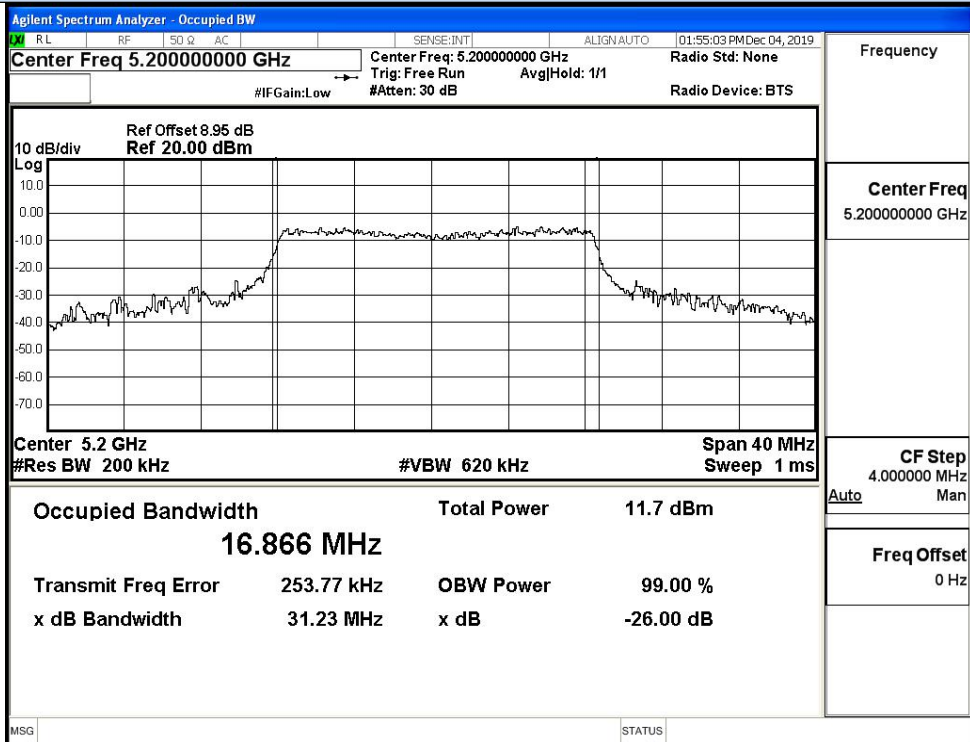

IEEE 802.11a / Channel 36 / 5180MHz

IEEE 802.11a / Channel 40 / 5200MHz