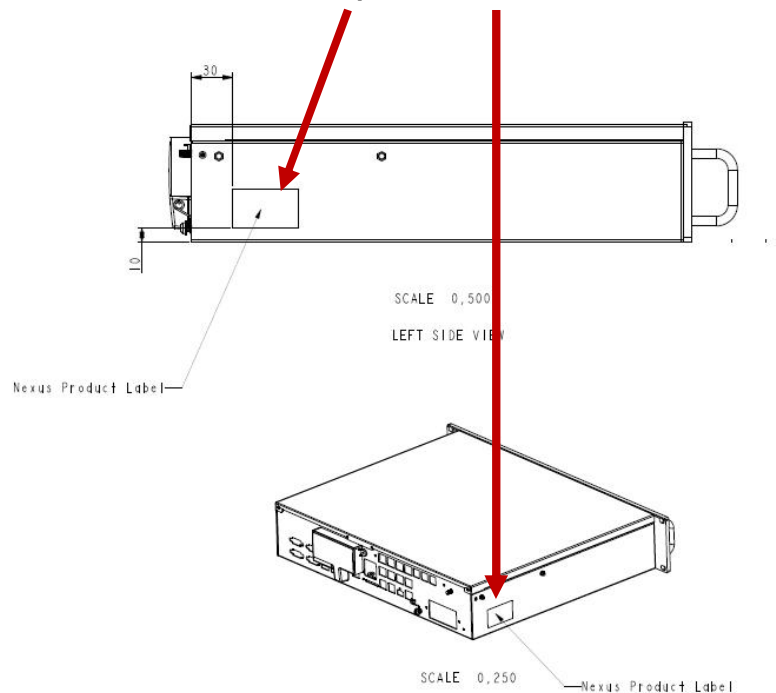

FCC ID: YC6GLOBEI500S3BDE
Model: Globe i500-S3
Label and Location

The label shown will be permanently affixed at a conspicuous location on the device and be readily visible to the user at the time of purchase.

SCALE 200%

Sample Label

Physical Location of FCC Label on EUT