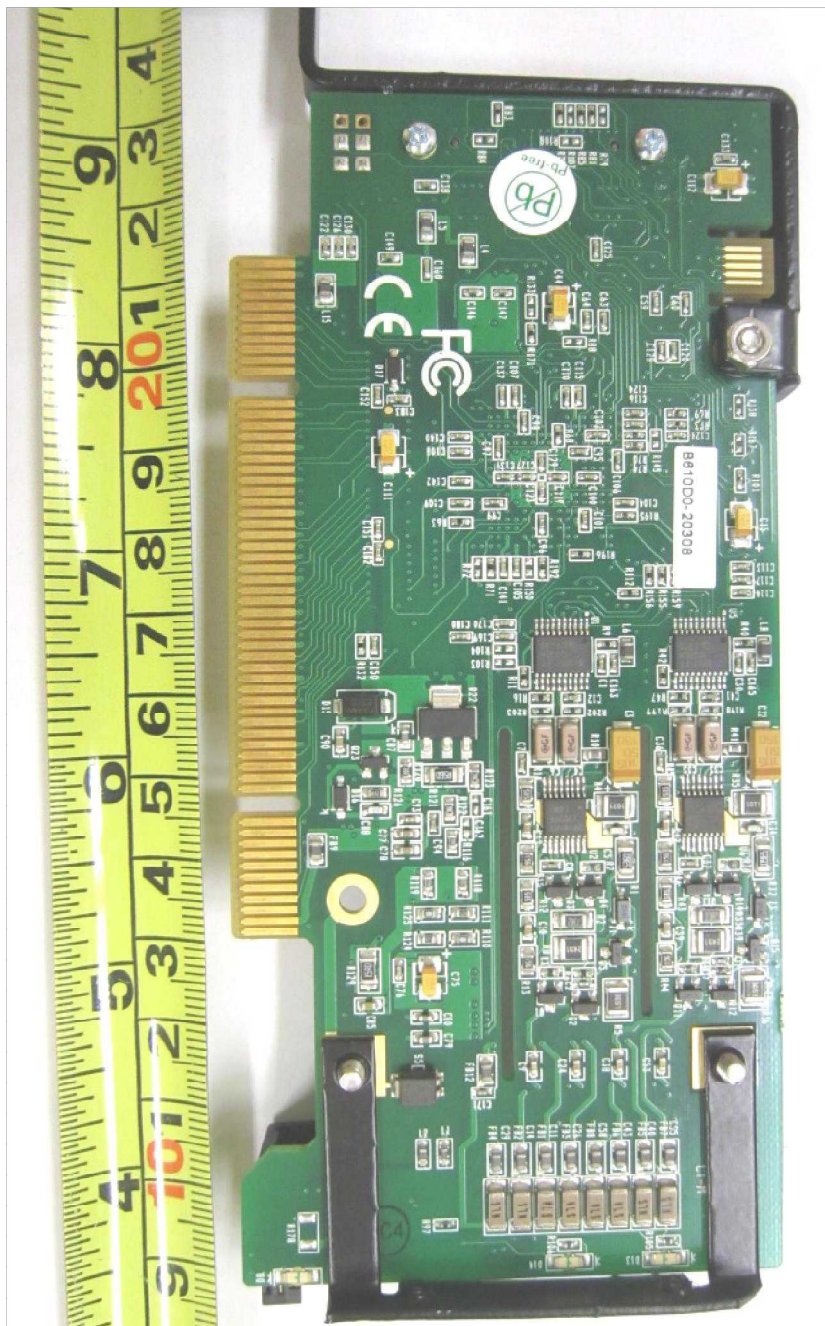

Antenna Board PCB Component Side

FCC ID: YC6GLOBEI250S3BDE
Model: Globe i250-S3
INTERNAL PHOTOGRAPHS

EUT PHOTOGRAPHS – ANTENNA UNIT

Antenna Board PCB Trace Side

FCC ID: YC6GLOBEI250S3BDE
Model: Globe i250-S3
INTERNAL PHOTOGRAPHS

EUT PHOTOGRAPHS – MAIN UNIT

LAN Switch PCB Trace Side

EUT PHOTOGRAPHS – MAIN UNIT

FCC ID: YC6GLOBEI250S3BDE
Model: Globe i250-S3
INTERNAL PHOTOGRAPHS

2-LAN Port PCB Component Side

FCC ID: YC6GLOBEI250S3BDE
Model: Globe i250-S3
INTERNAL PHOTOGRAPHS

EUT PHOTOGRAPHS – MAIN UNIT

2-LAN Port PCB Trace Side

EUT PHOTOGRAPHS – MAIN UNIT

FCC ID: YC6GLOBE1250S3BDE
Model: Globe i250-S3
INTERNAL PHOTOGRAPHS

Analog Voice Card PCB Component Side

FCC ID: YC6GLOBEI250S3BDE
Model: Globe i250-S3
INTERNAL PHOTOGRAPHS

EUT PHOTOGRAPHS – MAIN UNIT

Analog Voice Card PCB Trace Side

EUT PHOTOGRAPHS – MAIN UNIT

FCC ID: YC6GLOBEI250S3BDE
Model: Globe i250-S3
INTERNAL PHOTOGRAPHS

Interface Board PCB Component Side

FCC ID: YC6GLOBEI250S3BDE
Model: Globe i250-S3
INTERNAL PHOTOGRAPHS