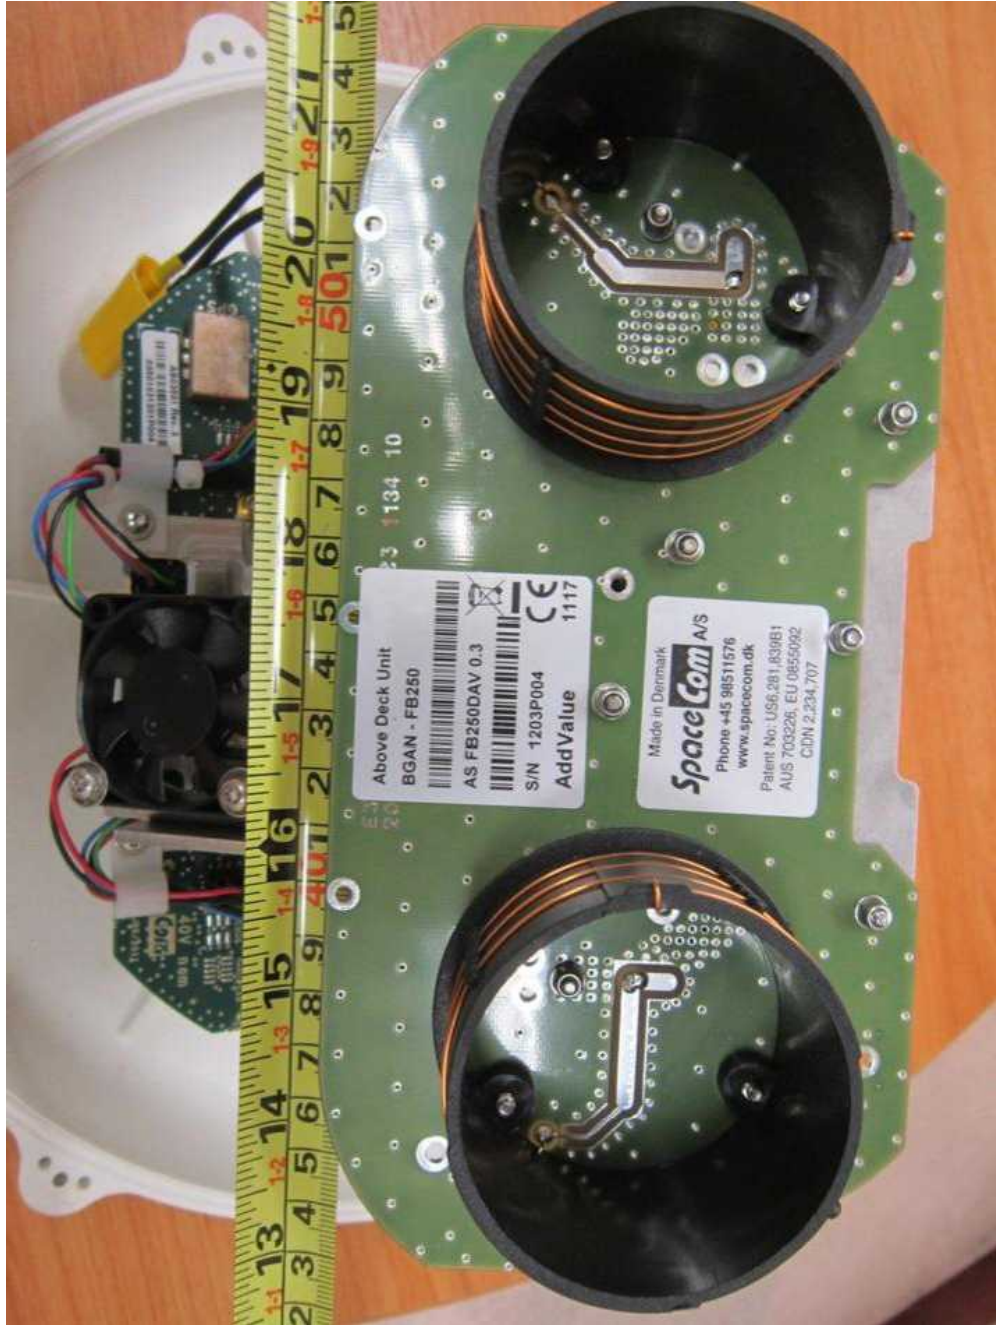

FCC ID: YC6GLOBEI250S3BDE

Model: Globe i250-S3

INTERNAL PHOTOGRAPHS

EUT PHOTOGRAPHS – ANTENNA UNIT

Internal Front View

FCC ID: YC6GLOBEI250S3BDE
Model: Globe i250-S3
INTERNAL PHOTOGRAPHS

EUT PHOTOGRAPHS – ANTENNA UNIT

Antenna Board PCB Component Side

FCC ID: YC6GLOBEI250S3BDE
Model: Globe i250-S3
INTERNAL PHOTOGRAPHS

EUT PHOTOGRAPHS – ANTENNA UNIT

Antenna Board PCB Trace Side

FCC ID: YC6GLOBEI250S3BDE
Model: Globe i250-S3
INTERNAL PHOTOGRAPHS

EUT PHOTOGRAPHS – ANTENNA UNIT

RF ATC Board PCB Component Side

FCC ID: YC6GLOBEI250S3BDE
Model: Globe i250-S3
INTERNAL PHOTOGRAPHS

EUT PHOTOGRAPHS – ANTENNA UNIT

RF ATC Board PCB Component Side

FCC ID: YC6GLOBEI250S3BDE
Model: Globe i250-S3
INTERNAL PHOTOGRAPHS

EUT PHOTOGRAPHS – MAIN UNIT

Internal View 1

FCC ID: YC6GLOBEI250S3BDE
Model: Globe i250-S3
INTERNAL PHOTOGRAPHS

EUT PHOTOGRAPHS – MAIN UNIT

Mother-Board PCB Component Side

FCC ID: YC6GLOBE1250S3BDE
Model: Globe i250-S3
INTERNAL PHOTOGRAPHS