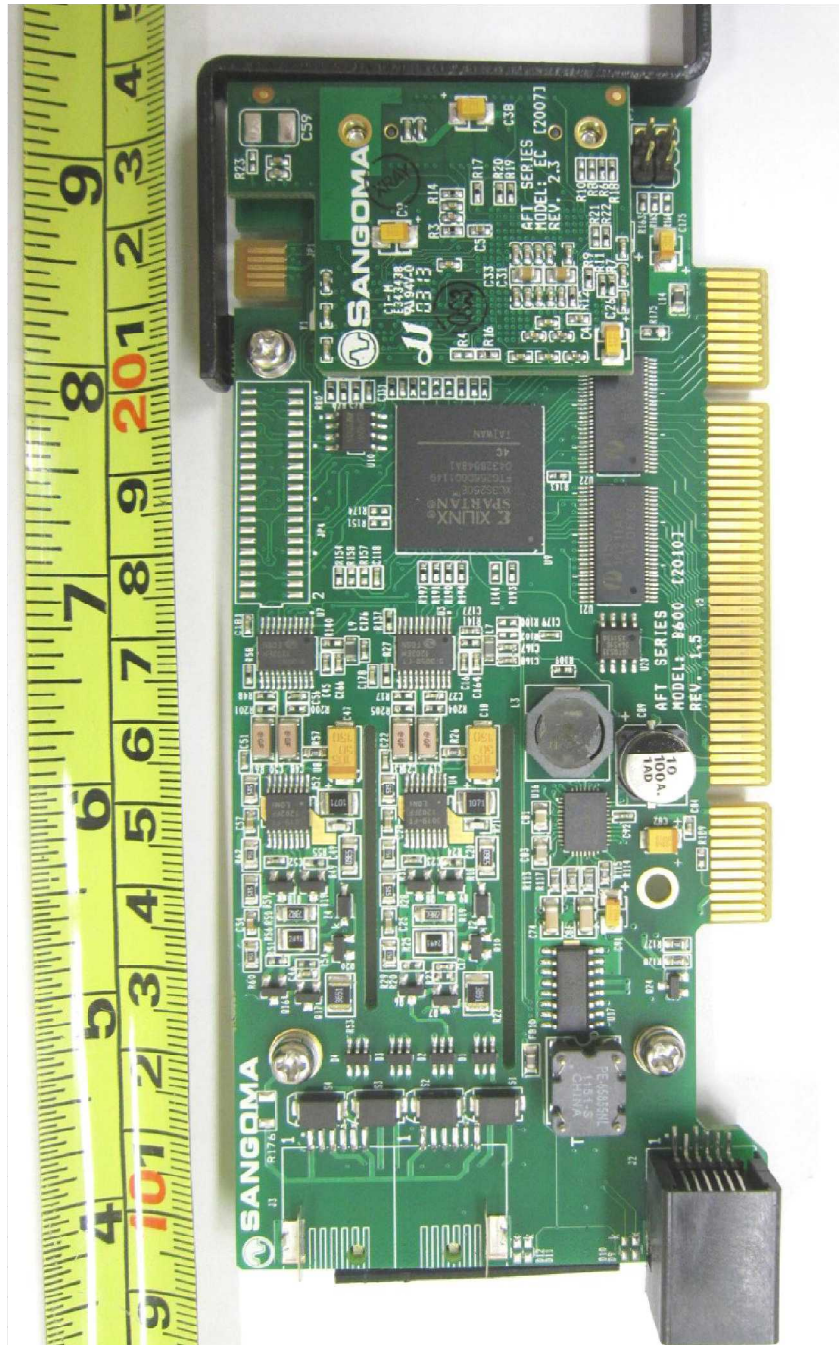

Antenna Board PCB Component Side

FCC ID: YC6GLOBEI250S3BDE
Model: Globe i250-S3
INTERNAL PHOTOGRAPHS

EUT PHOTOGRAPHS – ANTENNA UNIT

Antenna Board PCB Trace Side

FCC ID: YC6GLOBEI250S3BDE
Model: Globe i250-S3
INTERNAL PHOTOGRAPHS

EUT PHOTOGRAPHS – MAIN UNIT

Mother-Board PCB Trace Side

EUT PHOTOGRAPHS – MAIN UNIT

FCC ID: YC6GLOBEI250S3BDE
Model: Globe i250-S3
INTERNAL PHOTOGRAPHS

LAN Switch PCB Component Side

FCC ID: YC6GLOBEI250S3BDE
Model: Globe i250-S3
INTERNAL PHOTOGRAPHS

EUT PHOTOGRAPHS – MAIN UNIT

LAN Switch PCB Trace Side

EUT PHOTOGRAPHS – MAIN UNIT

FCC ID: YC6GLOBEI250S3BDE
Model: Globe i250-S3
INTERNAL PHOTOGRAPHS

2-LAN Port PCB Component Side

FCC ID: YC6GLOBEI250S3BDE
Model: Globe i250-S3
INTERNAL PHOTOGRAPHS

EUT PHOTOGRAPHS – MAIN UNIT

2-LAN Port PCB Trace Side

EUT PHOTOGRAPHS – MAIN UNIT

FCC ID: YC6GLOBE1250S3BDE
Model: Globe i250-S3
INTERNAL PHOTOGRAPHS

Analog Voice Card PCB Component Side

FCC ID: YC6GLOBEI250S3BDE
Model: Globe i250-S3
INTERNAL PHOTOGRAPHS