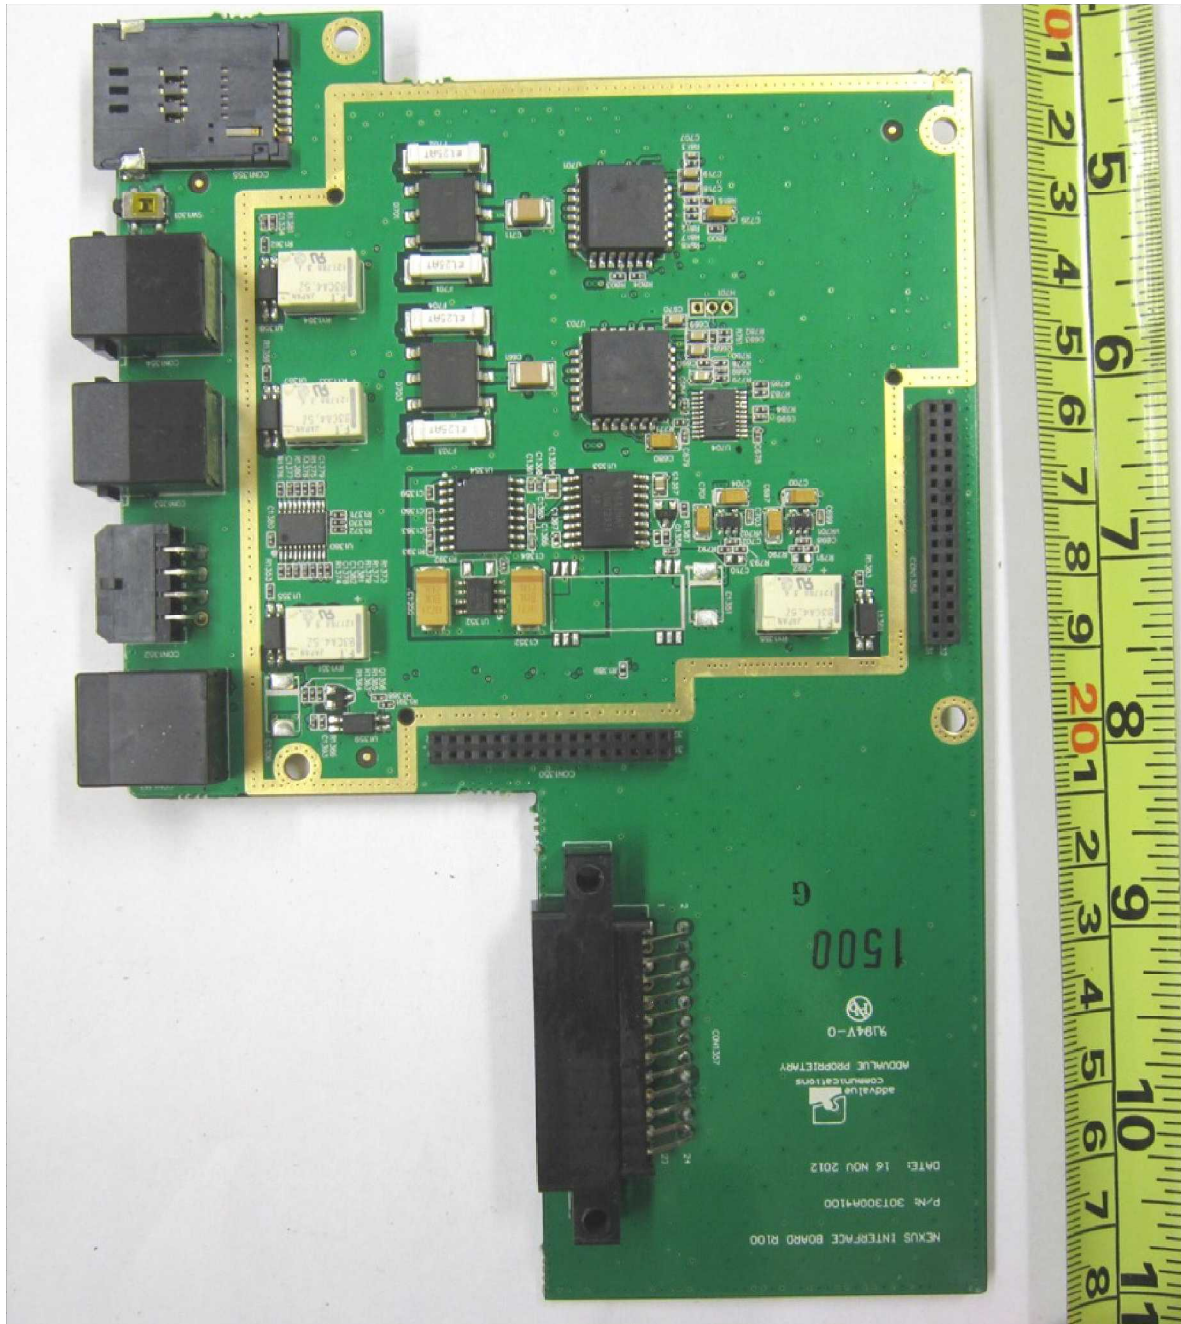

Antenna Board PCB Component Side

FCC ID: YC6GLOBEI250S3BDE
Model: Globe i250-S3
INTERNAL PHOTOGRAPHS

EUT PHOTOGRAPHS – ANTENNA UNIT

Antenna Board PCB Trace Side

FCC ID: YC6GLOBEI250S3BDE
Model: Globe i250-S3
INTERNAL PHOTOGRAPHS

EUT PHOTOGRAPHS – MAIN UNIT

LAN Switch PCB Trace Side

EUT PHOTOGRAPHS – MAIN UNIT

FCC ID: YC6GLOBEI250S3BDE
Model: Globe i250-S3
INTERNAL PHOTOGRAPHS

2-LAN Port PCB Component Side

FCC ID: YC6GLOBEI250S3BDE
Model: Globe i250-S3
INTERNAL PHOTOGRAPHS

EUT PHOTOGRAPHS – MAIN UNIT

2-LAN Port PCB Trace Side

EUT PHOTOGRAPHS – MAIN UNIT

FCC ID: YC6GLOBE1250S3BDE
Model: Globe i250-S3
INTERNAL PHOTOGRAPHS

Analog Voice Card PCB Component Side

FCC ID: YC6GLOBEI250S3BDE
Model: Globe i250-S3
INTERNAL PHOTOGRAPHS

EUT PHOTOGRAPHS – MAIN UNIT

Analog Voice Card PCB Trace Side

EUT PHOTOGRAPHS – MAIN UNIT

FCC ID: YC6GLOBEI250S3BDE
Model: Globe i250-S3
INTERNAL PHOTOGRAPHS

Interface Board PCB Component Side

FCC ID: YC6GLOBEI250S3BDE
Model: Globe i250-S3
INTERNAL PHOTOGRAPHS