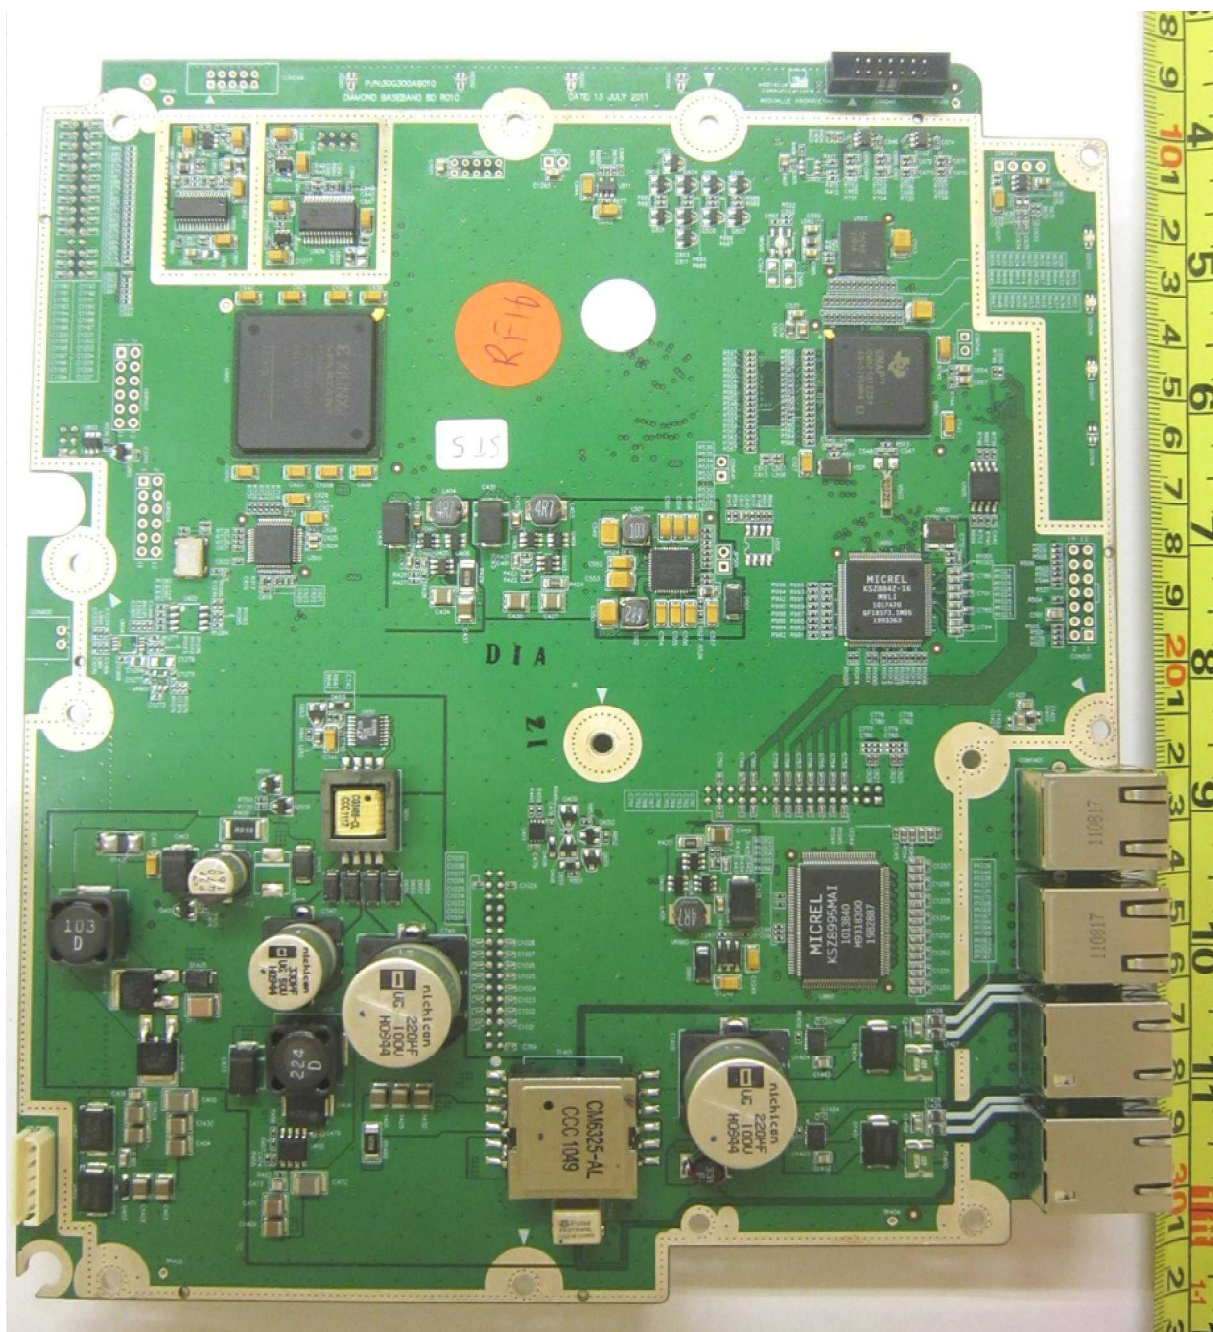

Antenna Board PCB Component Side

FCC ID: YC6GLOBEI250S3BDE
Model: Globe i250-S3
INTERNAL PHOTOGRAPHS

EUT PHOTOGRAPHS – ANTENNA UNIT

Antenna Board PCB Trace Side

FCC ID: YC6GLOBEI250S3BDE
Model: Globe i250-S3
INTERNAL PHOTOGRAPHS

EUT PHOTOGRAPHS – MAIN UNIT

Adapter Board PCB Trace Side

FCC ID: YC6GLOBE1250S3BDE
Model: Globe i250-S3
INTERNAL PHOTOGRAPHS

EUT PHOTOGRAPHS – MAIN UNIT

Front Panel PCB Component Side

FCC ID: YC6GLOBEI250S3BDE
Model: Globe i250-S3
INTERNAL PHOTOGRAPHS

EUT PHOTOGRAPHS – MAIN UNIT

Front Panel PCB Trace Side

FCC ID: YC6GLOBE1250S3BDE
Model: Globe i250-S3
INTERNAL PHOTOGRAPHS

EUT PHOTOGRAPHS – MAIN UNIT

FBB Core Module Internal

FCC ID: YC6GLOBE1250S3BDE
Model: Globe i250-S3
INTERNAL PHOTOGRAPHS

EUT PHOTOGRAPHS – MAIN UNIT

FBB Core Module Baseband PCB Component Side

FCC ID: YC6GLOBE1250S3BDE
Model: Globe i250-S3
INTERNAL PHOTOGRAPHS

EUT PHOTOGRAPHS – MAIN UNIT

FBB Core Module Baseband PCB Trace Side