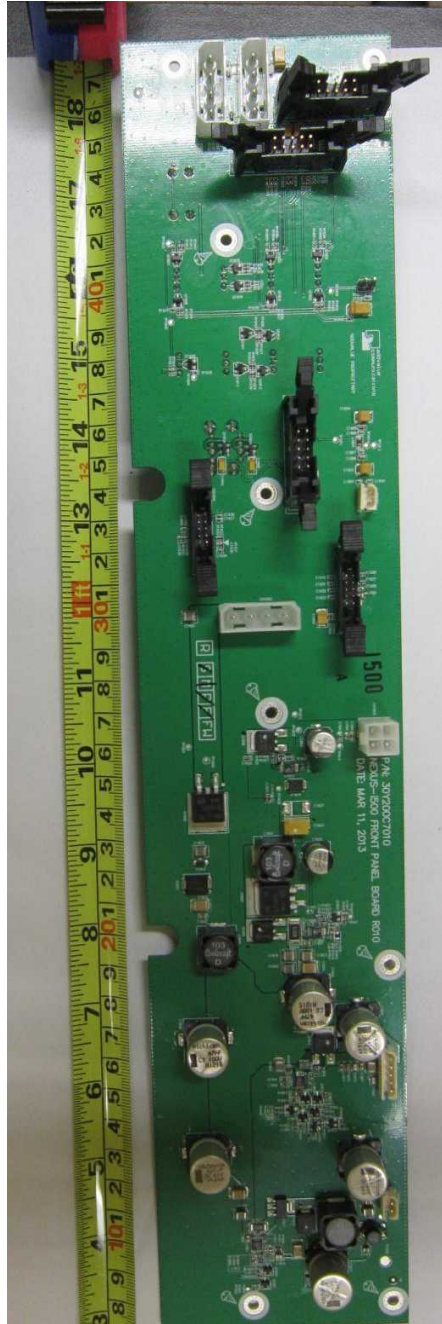

FCC ID: YC6GLOBEI250S3BDE

Model: Globe i250-S3

INTERNAL PHOTOGRAPHS

EUT PHOTOGRAPHS – ANTENNA UNIT

Internal Front View

FCC ID: YC6GLOBEI250S3BDE
Model: Globe i250-S3
INTERNAL PHOTOGRAPHS

EUT PHOTOGRAPHS – ANTENNA UNIT

Antenna Board PCB Component Side

FCC ID: YC6GLOBEI250S3BDE
Model: Globe i250-S3
INTERNAL PHOTOGRAPHS

EUT PHOTOGRAPHS – ANTENNA UNIT

Antenna Board PCB Trace Side

FCC ID: YC6GLOBEI250S3BDE
Model: Globe i250-S3
INTERNAL PHOTOGRAPHS

EUT PHOTOGRAPHS – MAIN UNIT

Interface Board PCB Trace Side

FCC ID: YC6GLOBEI250S3BDE
Model: Globe i250-S3
INTERNAL PHOTOGRAPHS

EUT PHOTOGRAPHS – MAIN UNIT

Adapter Board PCB Component Side

FCC ID: YC6GLOBEI250S3BDE
Model: Globe i250-S3
INTERNAL PHOTOGRAPHS

EUT PHOTOGRAPHS – MAIN UNIT

Adapter Board PCB Trace Side

FCC ID: YC6GLOBE1250S3BDE
Model: Globe i250-S3
INTERNAL PHOTOGRAPHS

EUT PHOTOGRAPHS – MAIN UNIT

Front Panel PCB Component Side

FCC ID: YC6GLOBEI250S3BDE
Model: Globe i250-S3
INTERNAL PHOTOGRAPHS