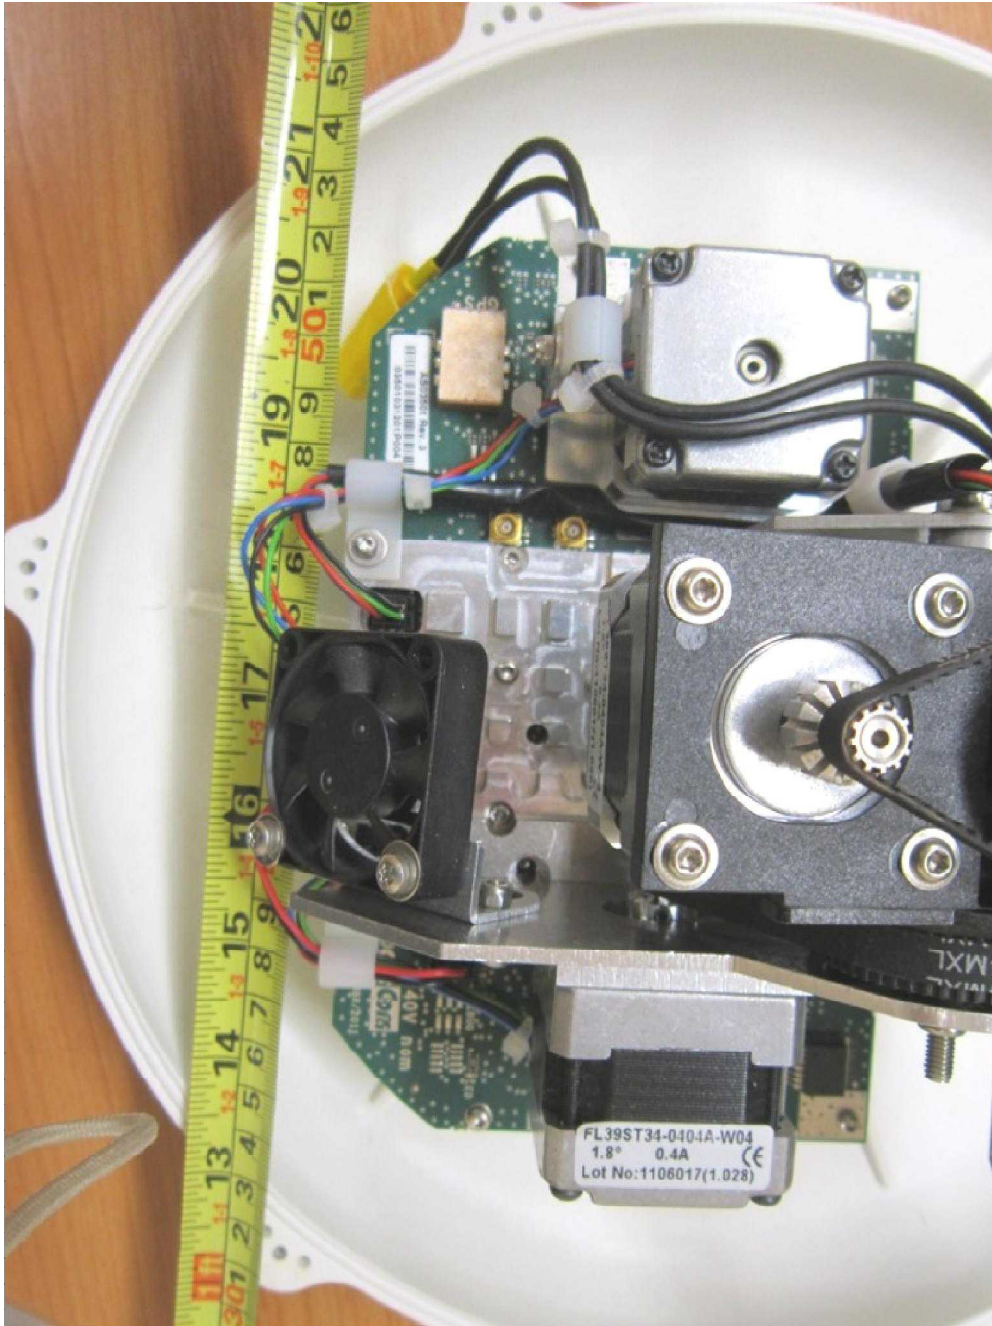

FCC ID: YC6GLOBEI250S3BDE

Model: Globe i250-S3

INTERNAL PHOTOGRAPHS

EUT PHOTOGRAPHS – ANTENNA UNIT

Internal Front View

FCC ID: YC6GLOBEI250S3BDE
Model: Globe i250-S3
INTERNAL PHOTOGRAPHS

EUT PHOTOGRAPHS – ANTENNA UNIT

Antenna Board PCB Component Side

FCC ID: YC6GLOBEI250S3BDE
Model: Globe i250-S3
INTERNAL PHOTOGRAPHS

EUT PHOTOGRAPHS – ANTENNA UNIT

Antenna Board PCB Trace Side

FCC ID: YC6GLOBEI250S3BDE
Model: Globe i250-S3
INTERNAL PHOTOGRAPHS

EUT PHOTOGRAPHS – ANTENNA UNIT

RF ATC Board PCB Component Side

FCC ID: YC6GLOBEI250S3BDE
Model: Globe i250-S3
INTERNAL PHOTOGRAPHS

EUT PHOTOGRAPHS – ANTENNA UNIT

RF ATC Board PCB Component Side

FCC ID: YC6GLOBEI250S3BDE
Model: Globe i250-S3
INTERNAL PHOTOGRAPHS

EUT PHOTOGRAPHS – MAIN UNIT

Internal View 1

FCC ID: YC6GLOBEI250S3BDE
Model: Globe i250-S3
INTERNAL PHOTOGRAPHS

EUT PHOTOGRAPHS – MAIN UNIT

Mother-Board PCB Component Side

FCC ID: YC6GLOBE1250S3BDE
Model: Globe i250-S3
INTERNAL PHOTOGRAPHS