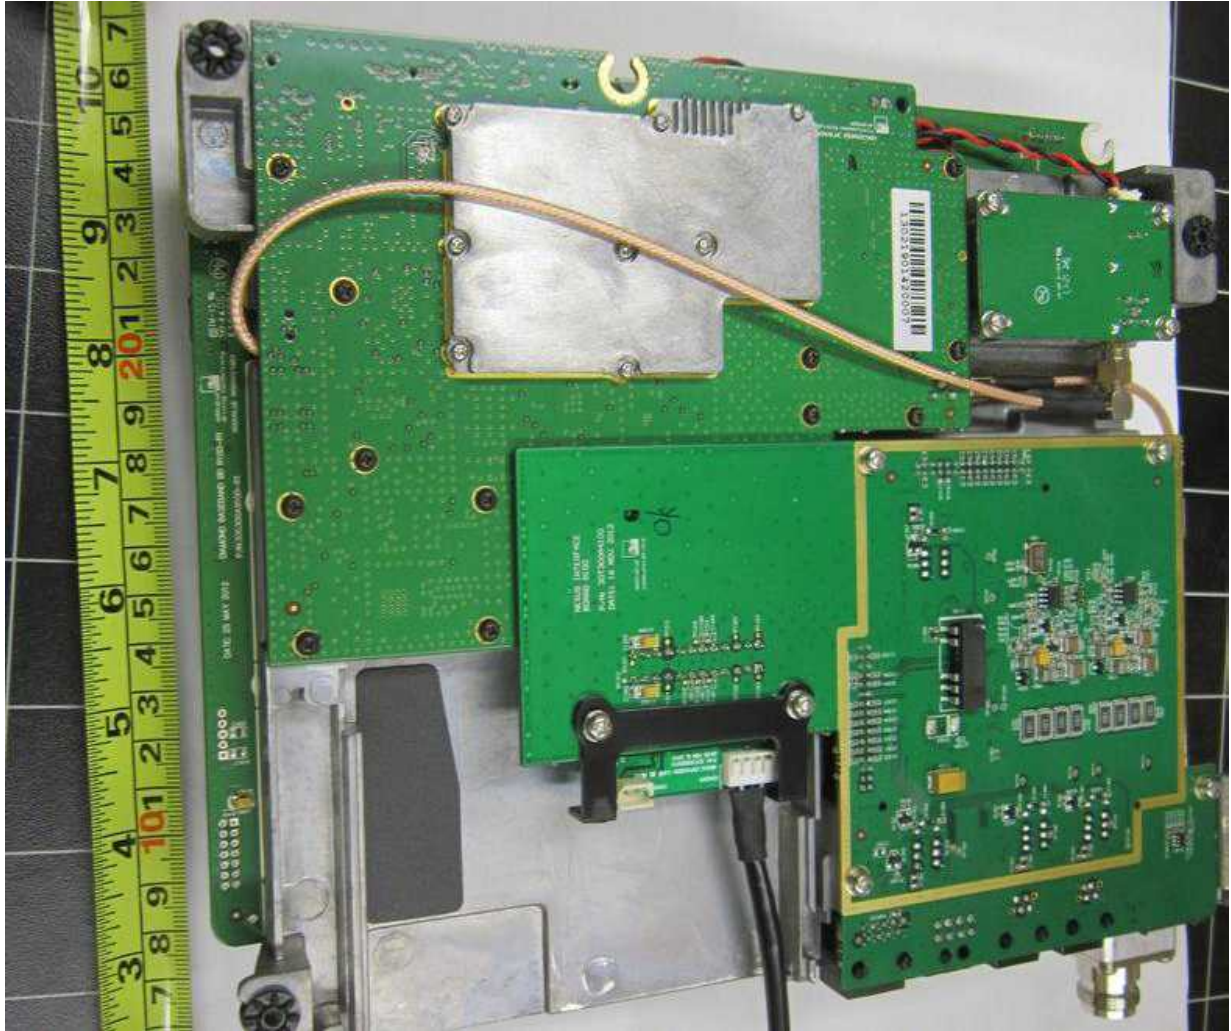

EUT PHOTOGRAPHS – MAIN UNIT

Interface Board PCB Trace Side

FCC ID: YC6GLOBEI250S3BDE
Model: Globe i250-S3
INTERNAL PHOTOGRAPHS

EUT PHOTOGRAPHS – MAIN UNIT

Adapter Board PCB Component Side

FCC ID: YC6GLOBEI250S3BDE
Model: Globe i250-S3
INTERNAL PHOTOGRAPHS

EUT PHOTOGRAPHS – MAIN UNIT

Adapter Board PCB Trace Side

FCC ID: YC6GLOBE1250S3BDE
Model: Globe i250-S3
INTERNAL PHOTOGRAPHS

EUT PHOTOGRAPHS – MAIN UNIT

Front Panel PCB Component Side

FCC ID: YC6GLOBEI250S3BDE
Model: Globe i250-S3
INTERNAL PHOTOGRAPHS

EUT PHOTOGRAPHS – MAIN UNIT

Front Panel PCB Trace Side

FCC ID: YC6GLOBE1250S3BDE
Model: Globe i250-S3
INTERNAL PHOTOGRAPHS

EUT PHOTOGRAPHS – MAIN UNIT

FBB Core Module Internal

FCC ID: YC6GLOBE1250S3BDE
Model: Globe i250-S3
INTERNAL PHOTOGRAPHS