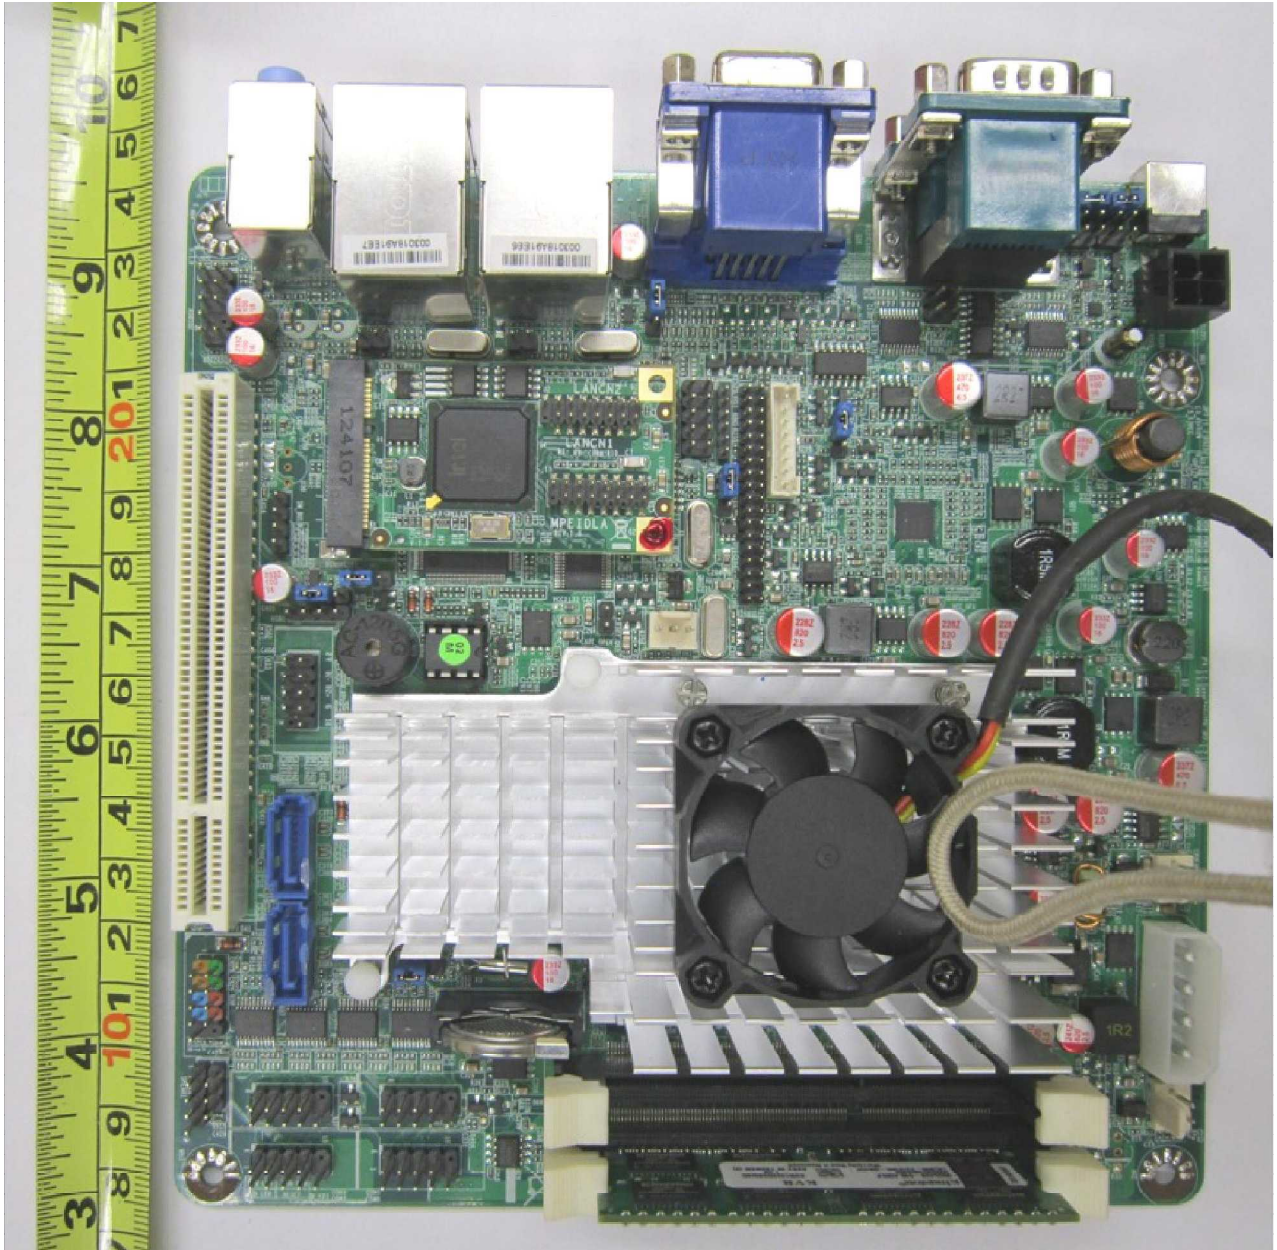

FCC ID: YC6GLOBEI250S3BDE

Model: Globe i250-S3

INTERNAL PHOTOGRAPHS

EUT PHOTOGRAPHS – ANTENNA UNIT

Internal Front View

FCC ID: YC6GLOBEI250S3BDE
Model: Globe i250-S3
INTERNAL PHOTOGRAPHS

EUT PHOTOGRAPHS – ANTENNA UNIT

Antenna Board PCB Component Side

FCC ID: YC6GLOBEI250S3BDE
Model: Globe i250-S3
INTERNAL PHOTOGRAPHS

EUT PHOTOGRAPHS – ANTENNA UNIT

Antenna Board PCB Trace Side

FCC ID: YC6GLOBEI250S3BDE
Model: Globe i250-S3
INTERNAL PHOTOGRAPHS

EUT PHOTOGRAPHS – ANTENNA UNIT

RF ATC Board PCB Component Side

FCC ID: YC6GLOBEI250S3BDE
Model: Globe i250-S3
INTERNAL PHOTOGRAPHS

EUT PHOTOGRAPHS – ANTENNA UNIT

RF ATC Board PCB Component Side

FCC ID: YC6GLOBEI250S3BDE
Model: Globe i250-S3
INTERNAL PHOTOGRAPHS

EUT PHOTOGRAPHS – MAIN UNIT

Internal View 1

FCC ID: YC6GLOBEI250S3BDE
Model: Globe i250-S3
INTERNAL PHOTOGRAPHS

EUT PHOTOGRAPHS – MAIN UNIT

Mother-Board PCB Component Side

FCC ID: YC6GLOBE1250S3BDE
Model: Globe i250-S3
INTERNAL PHOTOGRAPHS