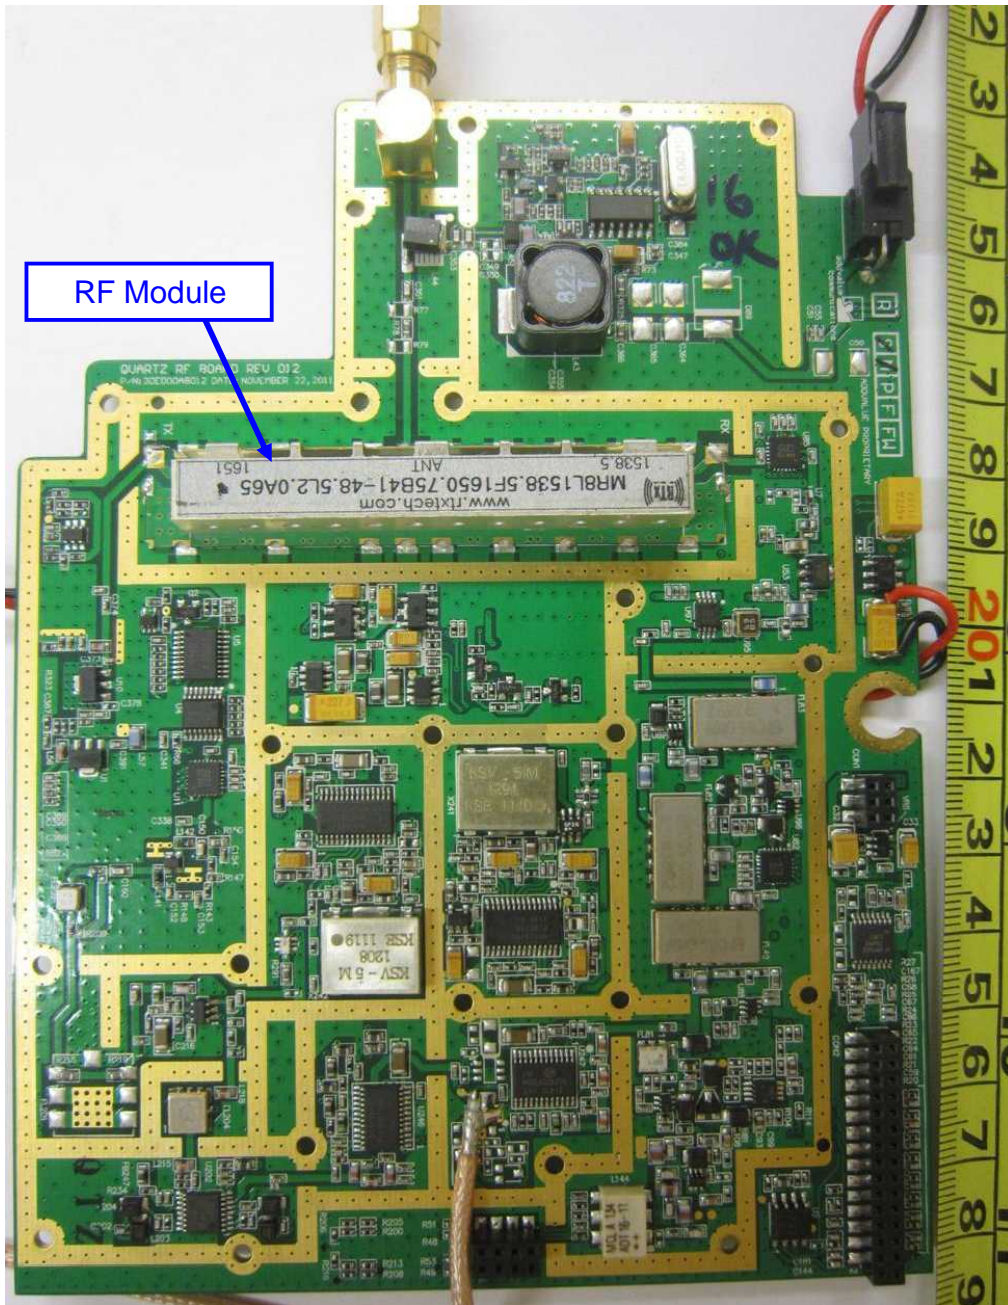

EUT PHOTOGRAPHS – MAIN UNIT

FBB Core Module Baseband PCB Component Side

FCC ID: YC6GLOBE1250S3BDE
Model: Globe i250-S3
INTERNAL PHOTOGRAPHS

EUT PHOTOGRAPHS – MAIN UNIT

FBB Core Module Baseband PCB Trace Side

FCC ID: YC6GLOBEI250S3BDE
Model: Globe i250-S3
INTERNAL PHOTOGRAPHS

EUT PHOTOGRAPHS – MAIN UNIT

FBB Core Module Crystal Board PCB Component Side

FCC ID: YC6GLOBEI250S3BDE
Model: Globe i250-S3
INTERNAL PHOTOGRAPHS

EUT PHOTOGRAPHS – MAIN UNIT

FBB Core Module Crystal Board PCB Trace Side

FCC ID: YC6GLOBE1250S3BDE
Model: Globe i250-S3
INTERNAL PHOTOGRAPHS

EUT PHOTOGRAPHS – MAIN UNIT

FBB Core Module RF Module PCB Component Side