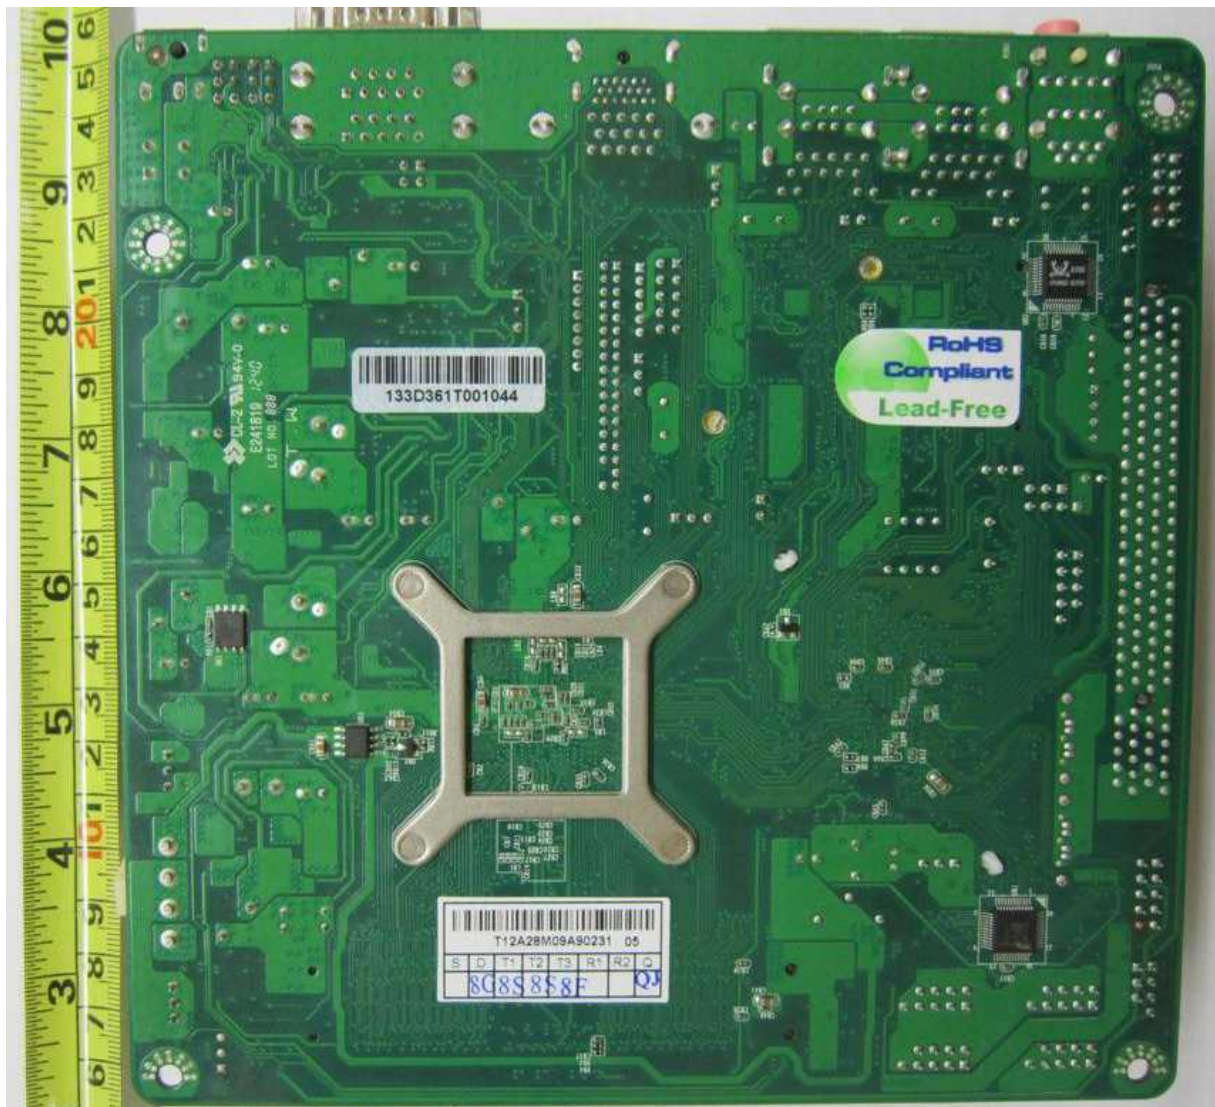

Antenna Board PCB Component Side

FCC ID: YC6GLOBEI250S3BDE
Model: Globe i250-S3
INTERNAL PHOTOGRAPHS

EUT PHOTOGRAPHS – ANTENNA UNIT

Antenna Board PCB Trace Side

FCC ID: YC6GLOBEI250S3BDE
Model: Globe i250-S3
INTERNAL PHOTOGRAPHS

EUT PHOTOGRAPHS – ANTENNA UNIT

RF ATC Board PCB Component Side

FCC ID: YC6GLOBEI250S3BDE
Model: Globe i250-S3
INTERNAL PHOTOGRAPHS

EUT PHOTOGRAPHS – ANTENNA UNIT

RF ATC Board PCB Component Side

FCC ID: YC6GLOBEI250S3BDE
Model: Globe i250-S3
INTERNAL PHOTOGRAPHS

EUT PHOTOGRAPHS – MAIN UNIT

Internal View 1

FCC ID: YC6GLOBEI250S3BDE
Model: Globe i250-S3
INTERNAL PHOTOGRAPHS

EUT PHOTOGRAPHS – MAIN UNIT

Mother-Board PCB Component Side

FCC ID: YC6GLOBE1250S3BDE
Model: Globe i250-S3
INTERNAL PHOTOGRAPHS

EUT PHOTOGRAPHS – MAIN UNIT

Mother-Board PCB Trace Side

EUT PHOTOGRAPHS – MAIN UNIT

FCC ID: YC6GLOBEI250S3BDE
Model: Globe i250-S3
INTERNAL PHOTOGRAPHS

LAN Switch PCB Component Side

FCC ID: YC6GLOBEI250S3BDE
Model: Globe i250-S3
INTERNAL PHOTOGRAPHS