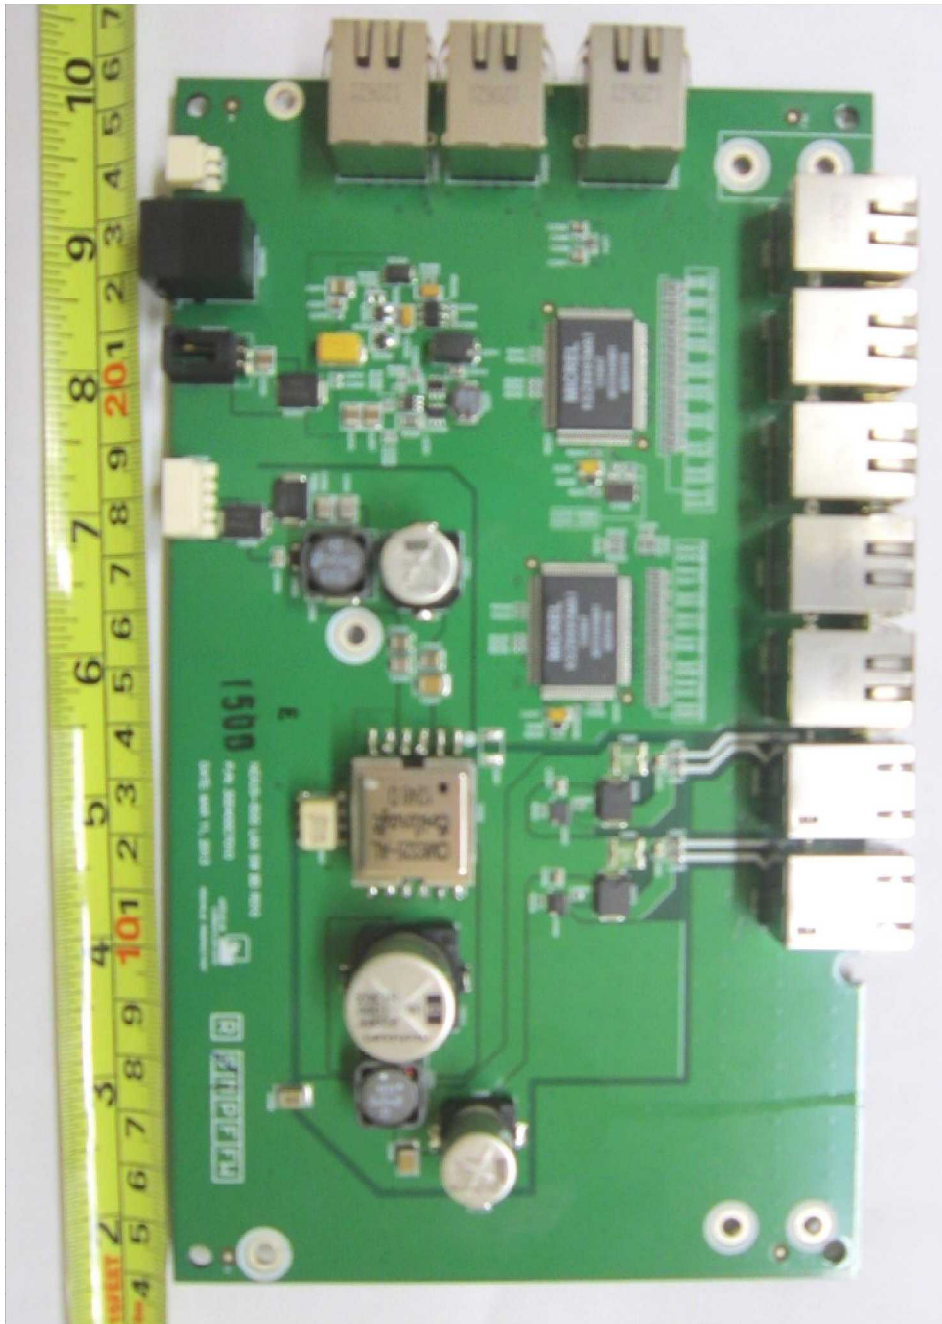

Antenna Board PCB Component Side

FCC ID: YC6GLOBEI250S3BDE
Model: Globe i250-S3
INTERNAL PHOTOGRAPHS

EUT PHOTOGRAPHS – ANTENNA UNIT

Antenna Board PCB Trace Side

FCC ID: YC6GLOBEI250S3BDE
Model: Globe i250-S3
INTERNAL PHOTOGRAPHS

EUT PHOTOGRAPHS – ANTENNA UNIT

RF ATC Board PCB Component Side

FCC ID: YC6GLOBEI250S3BDE
Model: Globe i250-S3
INTERNAL PHOTOGRAPHS

EUT PHOTOGRAPHS – ANTENNA UNIT

RF ATC Board PCB Component Side

FCC ID: YC6GLOBEI250S3BDE
Model: Globe i250-S3
INTERNAL PHOTOGRAPHS

EUT PHOTOGRAPHS – MAIN UNIT

Internal View 1

FCC ID: YC6GLOBEI250S3BDE
Model: Globe i250-S3
INTERNAL PHOTOGRAPHS

EUT PHOTOGRAPHS – MAIN UNIT

Mother-Board PCB Component Side

FCC ID: YC6GLOBE1250S3BDE
Model: Globe i250-S3
INTERNAL PHOTOGRAPHS

EUT PHOTOGRAPHS – MAIN UNIT

Mother-Board PCB Trace Side

EUT PHOTOGRAPHS – MAIN UNIT

FCC ID: YC6GLOBEI250S3BDE
Model: Globe i250-S3
INTERNAL PHOTOGRAPHS

LAN Switch PCB Component Side

FCC ID: YC6GLOBEI250S3BDE
Model: Globe i250-S3
INTERNAL PHOTOGRAPHS