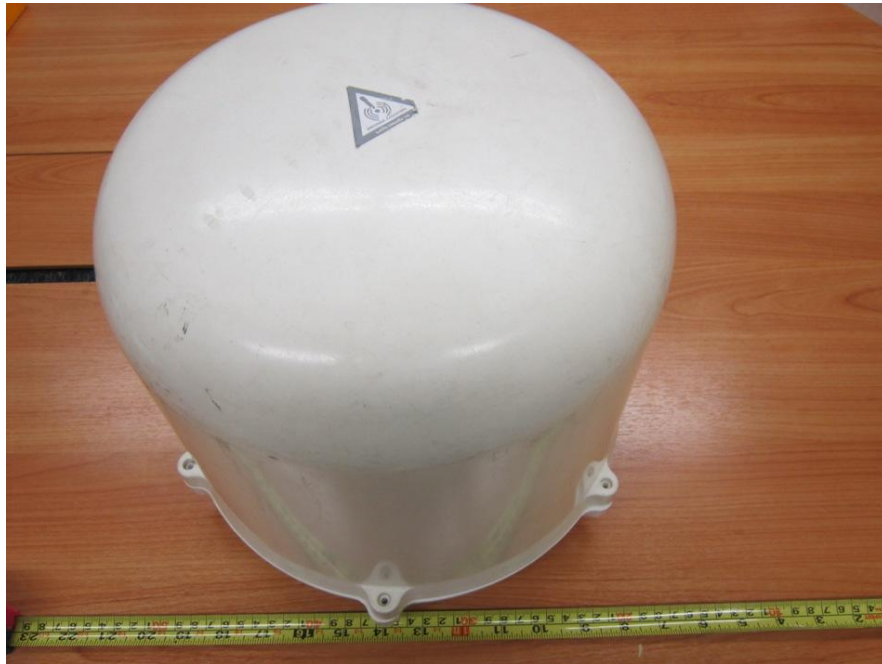

FCC ID: YC6GLOBEI250S3BDE
Model: Globe i250-S3
EXTERNAL PHOTOGRAPHS

EUT PHOTOGRAPHS – MAIN UNIT

Front View

Rear View

FCC ID: YC6GLOBEI250S3BDE
Model: Globe i250-S3
EXTERNAL PHOTOGRAPHS

EUT PHOTOGRAPHS – ANTENNA UNIT

Front View