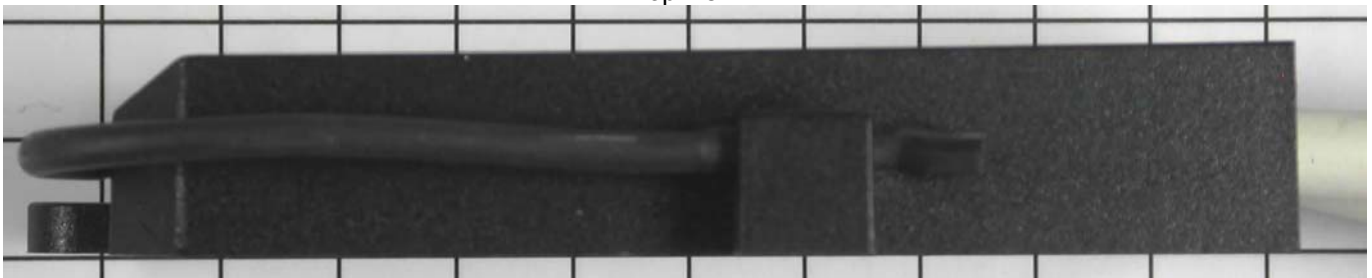

3 EQUIPMENT UNDER TEST

3.1 Photo documentation of the EUT – External Photos

Combio-915 RevoLine
System overview
(incl. VarioTel2 at lower left side)

Combio-915 RevoLine
Front view

Combio-915 RevoLine
Rear view

Combio-915 RevoLine
Top view

Combio-915 RevoLine
Cable entry

FCC ID: YBU285XX0901

Combio-915 RevoLine
Label view

www.elerero.com		elerero	
Combio-915 RevoLine		IP 56	04.10
28 525.0906	230V/50Hz	915 MHz Band	450 W
No. 9 0001 00429 . 57	Manufactured in Germany		
FCC ID: YBU285XX0901 / IC: 8929A-285XX0901			
 4016684020940		