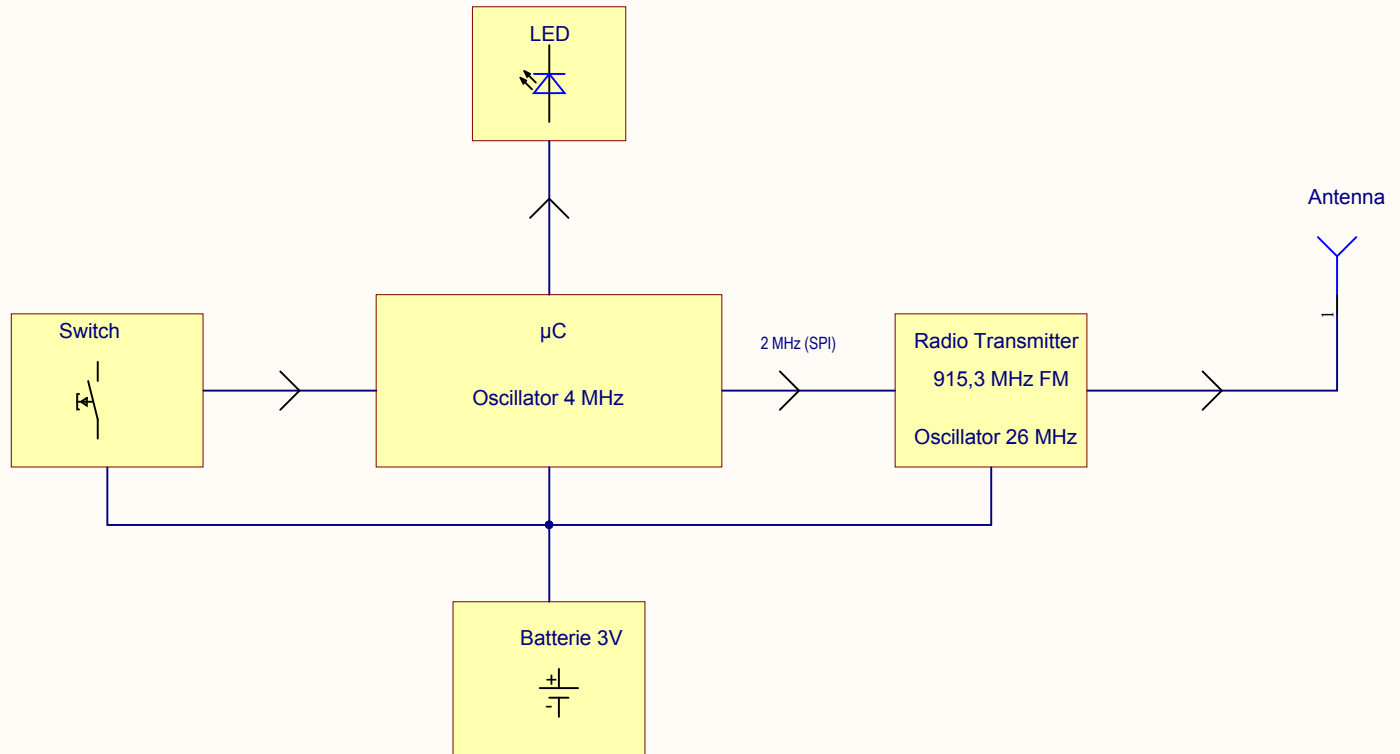

# Blockdiagramm UniTec

Drawn by: COJ/EW	Item: UniTec_915MHz.SchDoc	Name: UniTec 915 MHz	Rev.: 0	Page: 1 / 1
LP.-No.: 13.307.0201		Part No.: 28.330.0906		