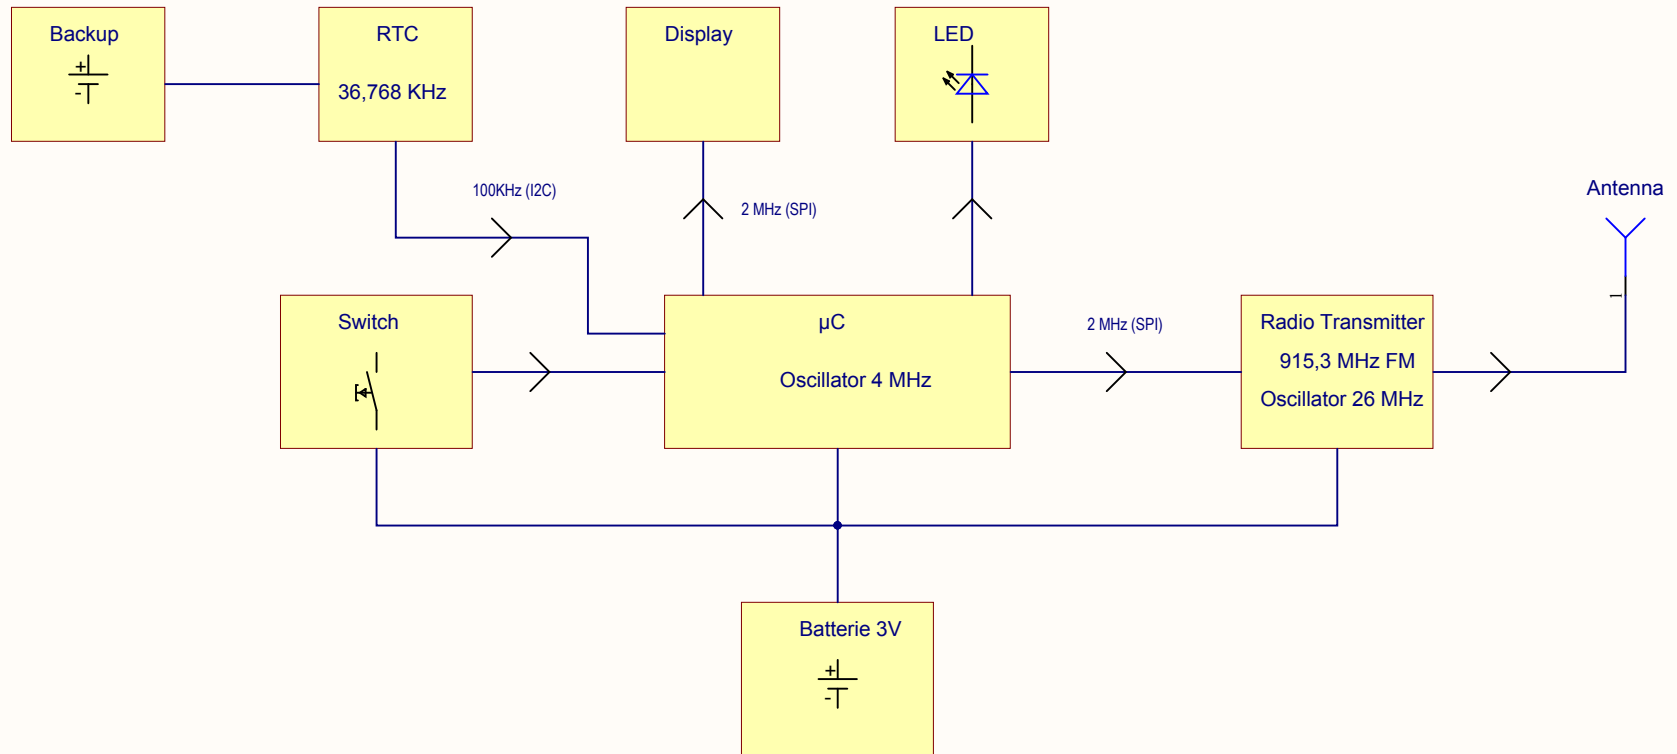

Blockdiagramm TempoTel 915 MHz

Drawn by: COJ	Item: Blockdiagramm	Name: TempoTel 915 MHz	Rev.: 0	Page: 1 / 1
LP.-No.: 23.371.5303		Part No.: 28.265.0906		