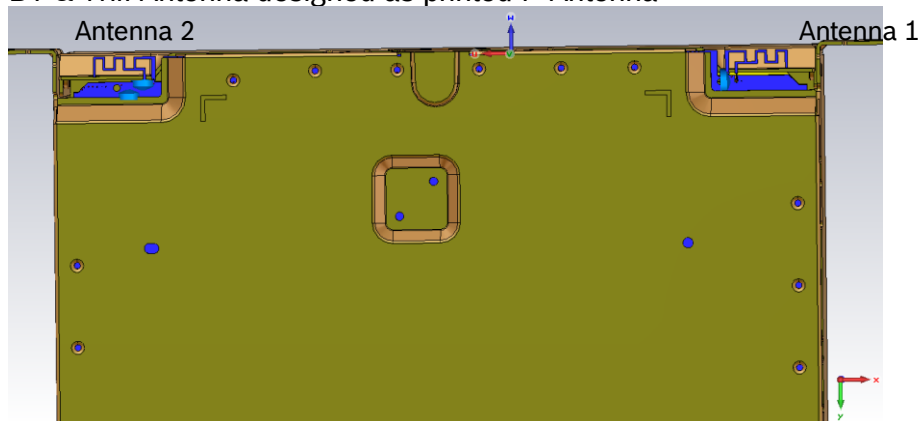

24 August 2016

PSA RCC A1 & A2 Antenna Information

BT & Wifi Antenna

BT & Wifi Antenna designed as printed F-Antenna

Antenna 1

	Value	Comment
Antenna gain	4-5 dBi	Directivity and efficiency
Bandwidth	800 MHz	Whole -3dB antenna bandwidth
center frequency	2.5 GHz	BT Bandwidth 80MHz
VSWR of BT-BW	< 1.9	
S11 reflection coeff.	< -11 dB	power loss 1dB