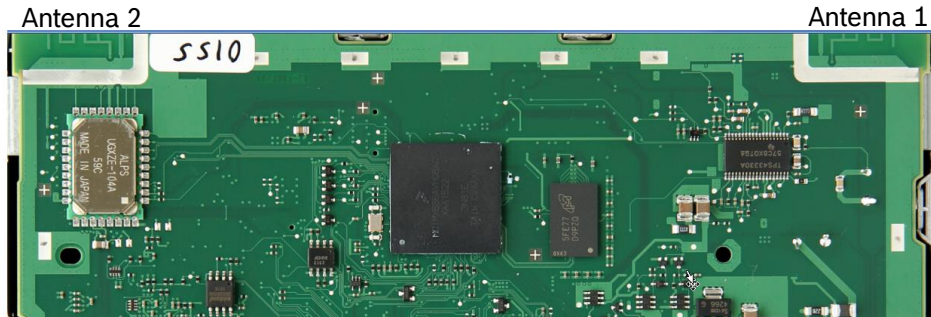

24 August 2016

PSA RCC A1 & A2 Antenna Information

BT & Wifi Antenna

BT & Wifi Antenna designed as printed F-Antenna

Antenna 1

	Value	Comment
Antenna gain	4-5 dBi	Directivity and efficiency
Bandwidth	800 MHz	Whole -3dB antenna bandwidth
center frequency	2.5 GHz	BT Bandwidth 80MHz
VSWR of BT-BW	< 1.9	
S11 reflection coeff.	< -11 dB	power loss 1dB