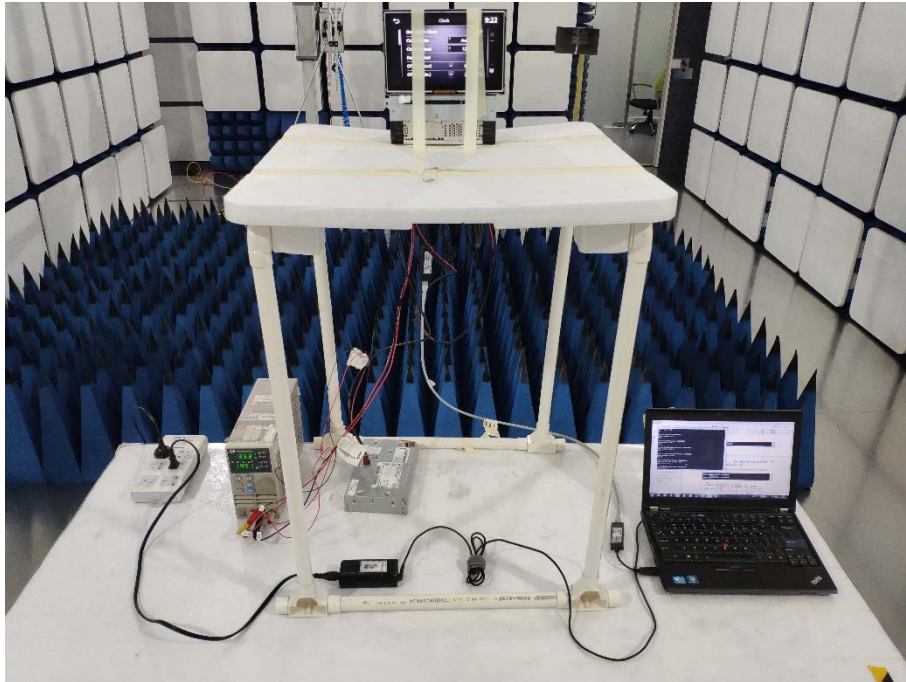

ANNEX B TEST SETUP PHOTOS

1 Radiated Test Photo

Below 30 MHz

30 MHz-1 GHz

Close-Up

Above 1GHz-BT

Close-Up-BT

Above 1GHz-WIFI

Close-Up-WIFI

2 Conducted Test Photo

Conducted Test-BT

Conducted Test-WIFI

DFS Test