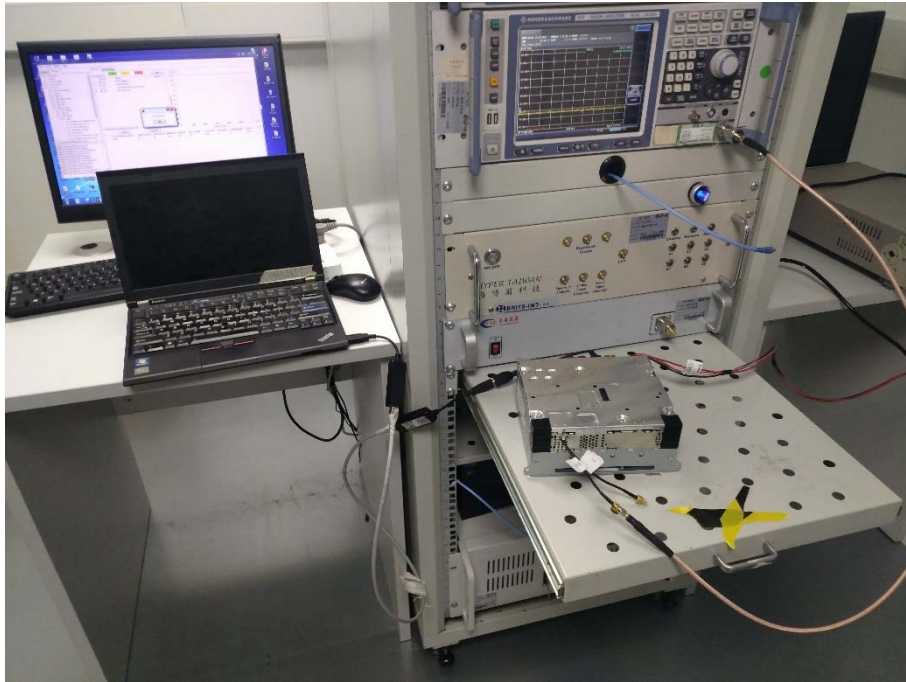

ANNEX B TEST SETUP PHOTOS

1 Radiated Test Photo

Below 30 MHz

30 MHz-1 GHz

Close-Up

Above 1GHz-BT

Close-Up-BT

Above 1GHz-WIFI

Close-Up-WIFI

2 Conducted Test Photo

Conducted Test-BT

Conducted Test-WIFI

DFS Test