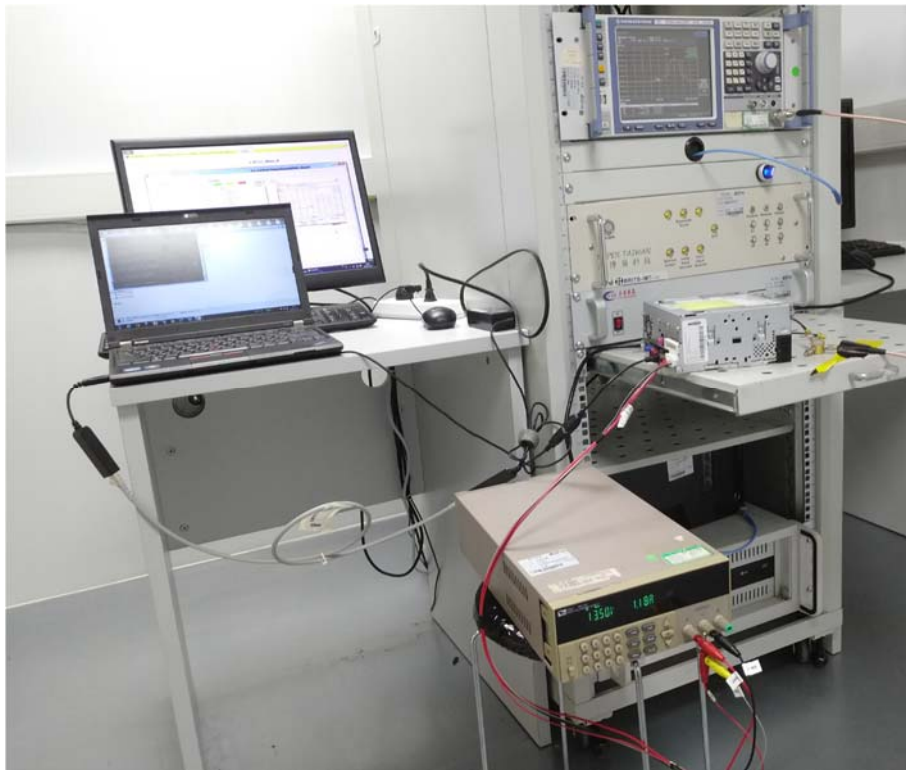

ANNEX B TEST SETUP PHOTOS

1 Radiated Test Photo

Below 30 MHz

30 MHz-1 GHz

Close-Up

Above 1GHz-BT

Close-Up-BT

Above 1GHz-WIFI

Close-Up-WIFI

2 Conducted Test Photo

Conducted Test-BT

Conducted Test-WIFI

DFS Test