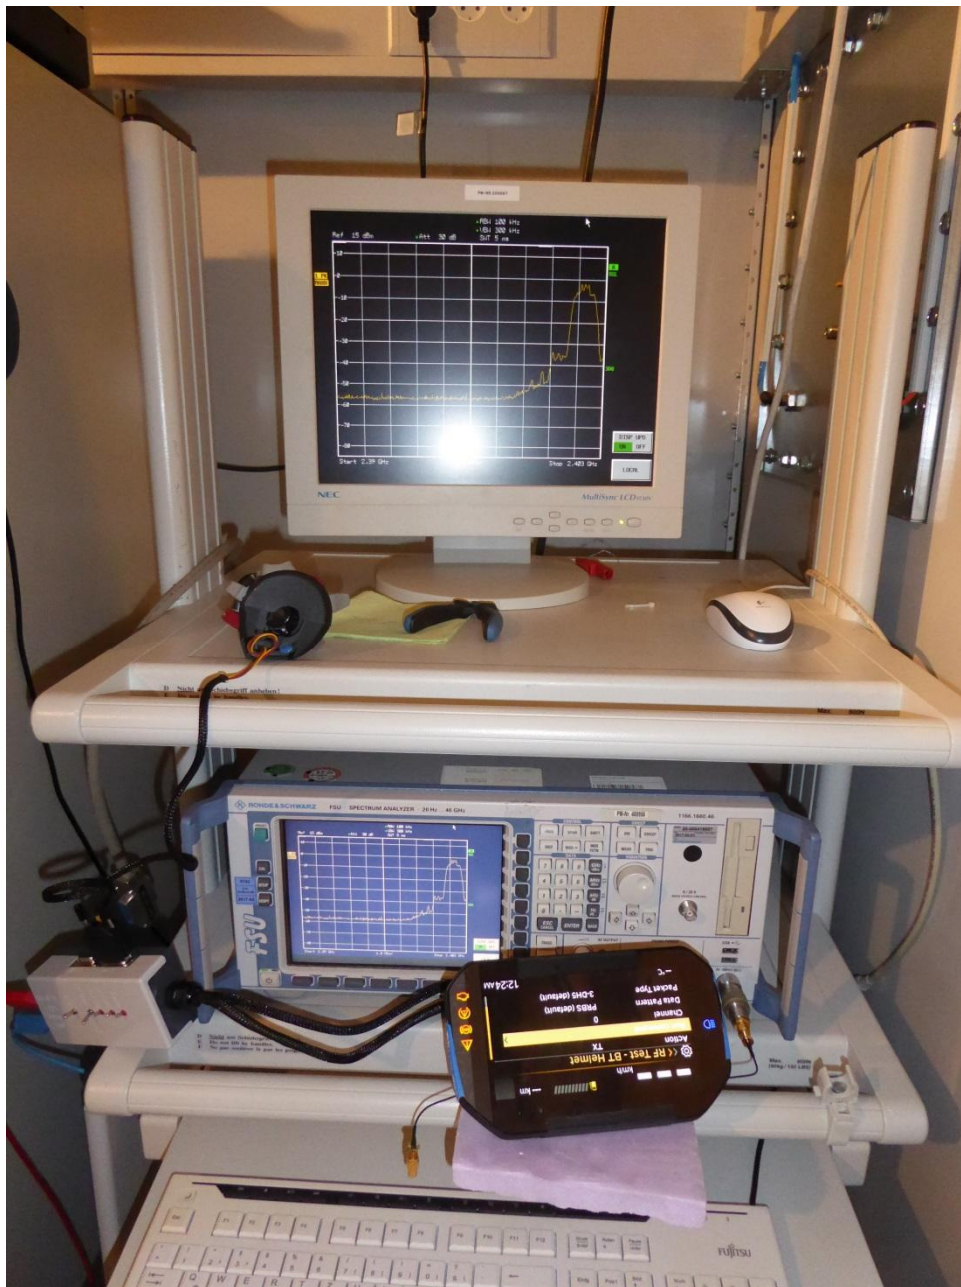

## ANNEX A TEST SETUP PHOTOS

162097\_07.jpg: Test setup – antenna port conducted measurements

## ANNEX A TEST SETUP PHOTOS

162097\_01.jpg: Test setup fully anechoic chamber

## ANNEX A TEST SETUP PHOTOS

162097\_02.jpg: Test setup fully anechoic chamber