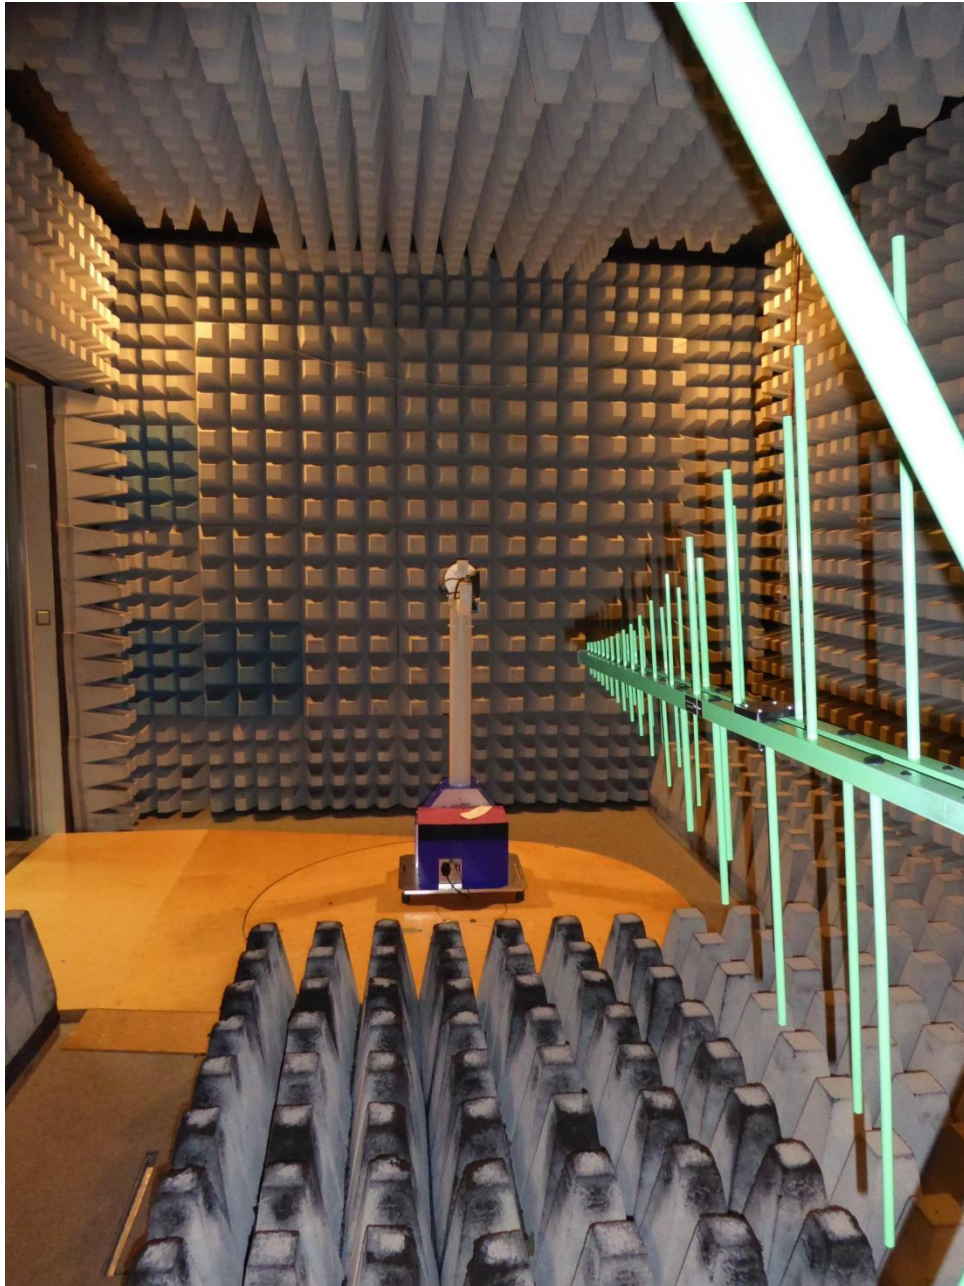

## ANNEX A TEST SETUP PHOTOS

162097\_07.jpg: Test setup – antenna port conducted measurements

## ANNEX A TEST SETUP PHOTOS

162097\_01.jpg: Test setup fully anechoic chamber

## ANNEX A TEST SETUP PHOTOS

162097\_02.jpg: Test setup fully anechoic chamber

## ANNEX A TEST SETUP PHOTOS

162097\_03.jpg: Test setup fully anechoic chamber