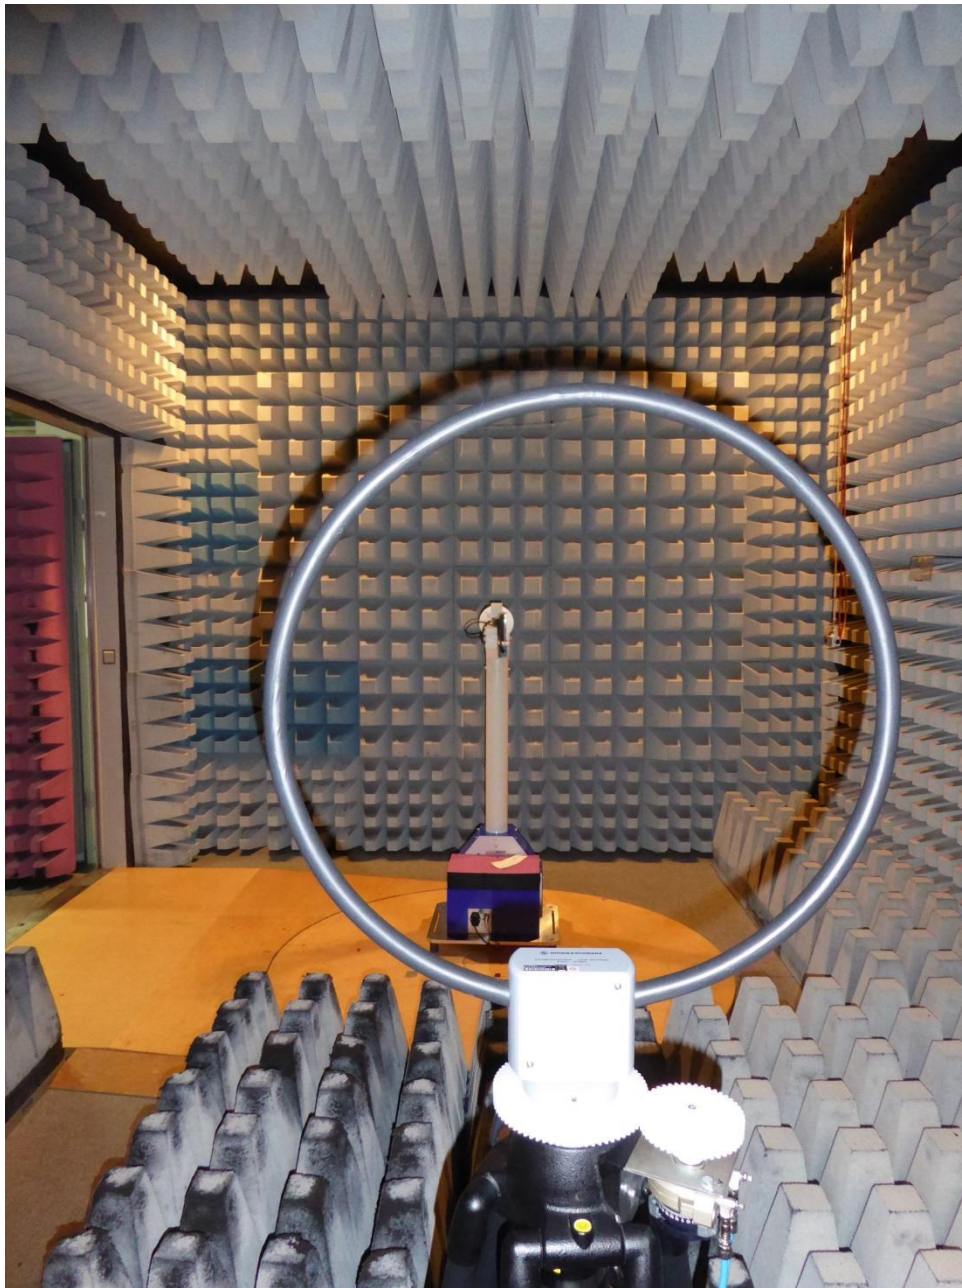

## ANNEX A TEST SETUP PHOTOS

162097\_07.jpg: Test setup – antenna port conducted measurements

## ANNEX A TEST SETUP PHOTOS

162097\_01.jpg: Test setup fully anechoic chamber

## ANNEX A TEST SETUP PHOTOS

162097\_02.jpg: Test setup fully anechoic chamber

## ANNEX A TEST SETUP PHOTOS

162097\_03.jpg: Test setup fully anechoic chamber