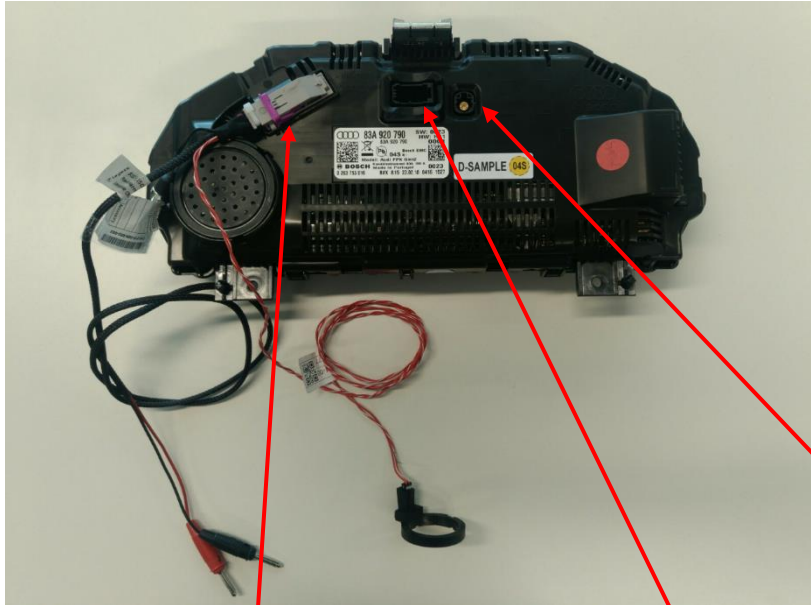

1	View of connectors	2
2	Internal Pictures of the System	3
2.1	Main PCB	3
2.1.1	Top view inside the plastic case	3
2.1.2	Top view	4
2.1.3	Bottom view	4
2.2	Internal view without Main PCB	5
2.3	Signal symbol PCB.....	5
2.3.1	Top View	5
2.3.2	Bottom view	6
2.4	Temperature PCB.....	7
2.4.1	Top view	7
2.5	Power fuel PCB	8
2.5.1	Top view	8
2.5.2	Bottom view	8

1 View of connectors

32-pol connector incl. RFID connection

Most-Connector

LVDS-Connector

From

Our Reference

Tel

Hildesheim

14 May 2018

Report

Issue Bosch Confidential

Topic Audi FPK Gen2 Internal Photos

2 Internal Pictures of the System

2.1 Main PCB

2.1.1 Top view inside the plastic case

32-pol connector incl. RFID connection