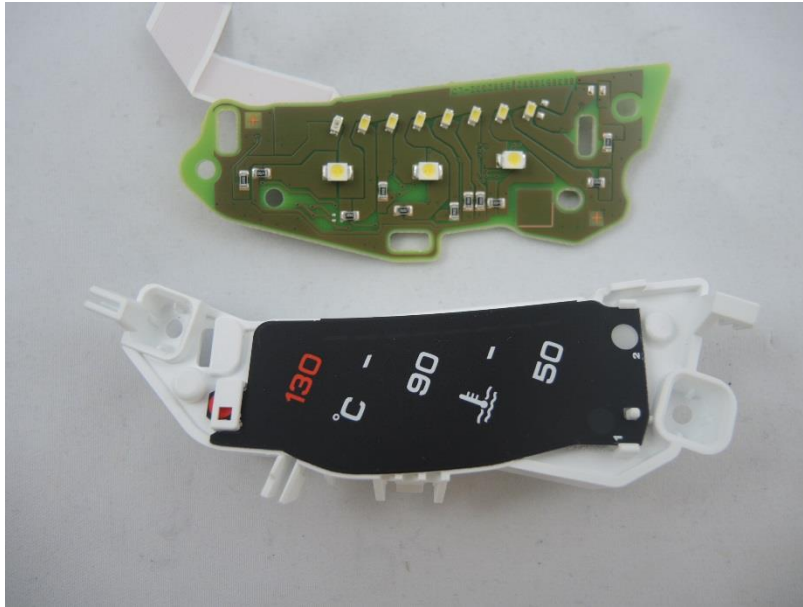

From

Our Reference

Tel

Hildesheim

14 May 2018

Report

Issue Bosch Confidential

Topic Audi FPK Gen2 Internal Photos

2.4 *Temperature PCB*

2.4.1 Top view