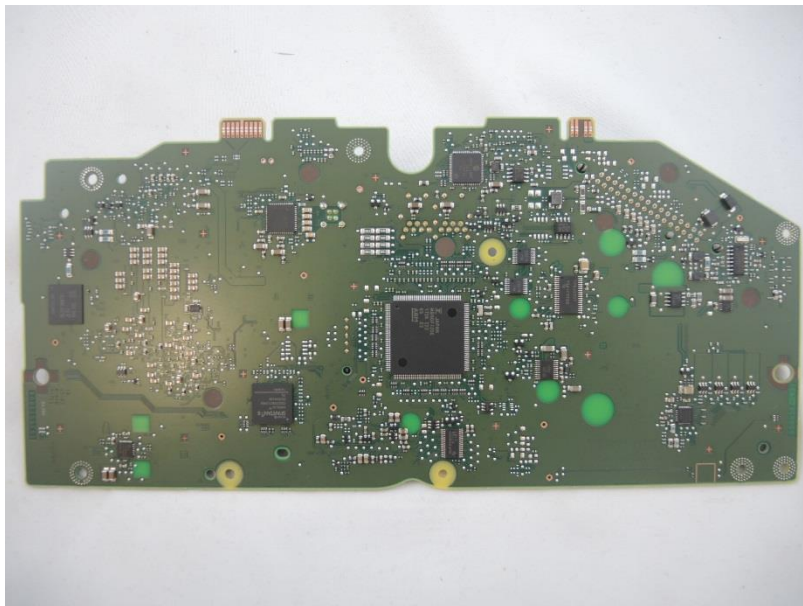

2.1.3 Bottom view