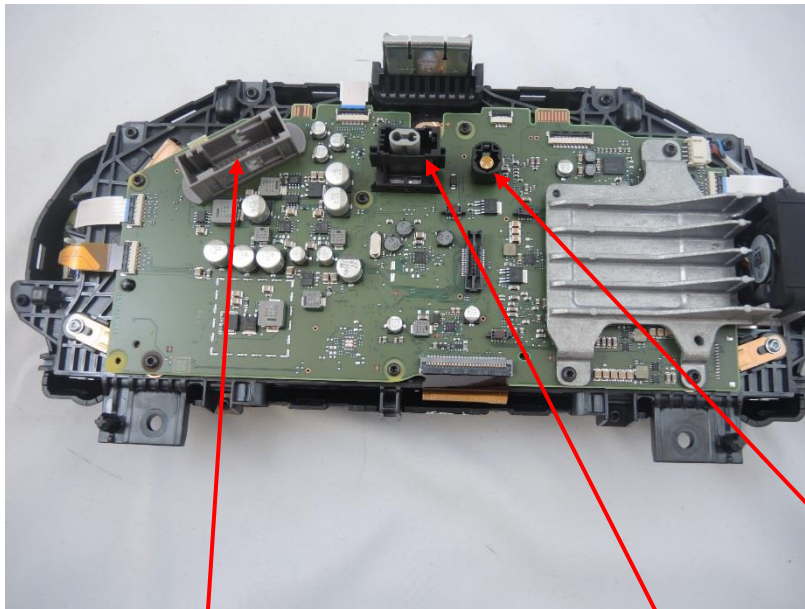

1	View of connectors	2
2	Internal Pictures of the System	3
2.1	Main PCB	3
2.1.1	Top view inside the plastic case	3
2.1.2	Top view	4
2.1.3	Bottom view	4
2.2	Internal view without Main PCB	5
2.3	Signal symbol PCB.....	5
2.3.1	Top View	5
2.3.2	Bottom view	6
2.4	Temperature PCB.....	7
2.4.1	Top view	7
2.5	Power fuel PCB	8
2.5.1	Top view	8
2.5.2	Bottom view	8

1 View of connectors

32-pol connector incl. RFID connection

Most-Connector

LVDS-Connector

From

Our Reference

Tel

Hildesheim

14 May 2018

Report

Issue Bosch Confidential

Topic Audi FPK Gen2 Internal Photos

2 Internal Pictures of the System

2.1 Main PCB

2.1.1 Top view inside the plastic case

32-pol connector incl. RFID connection