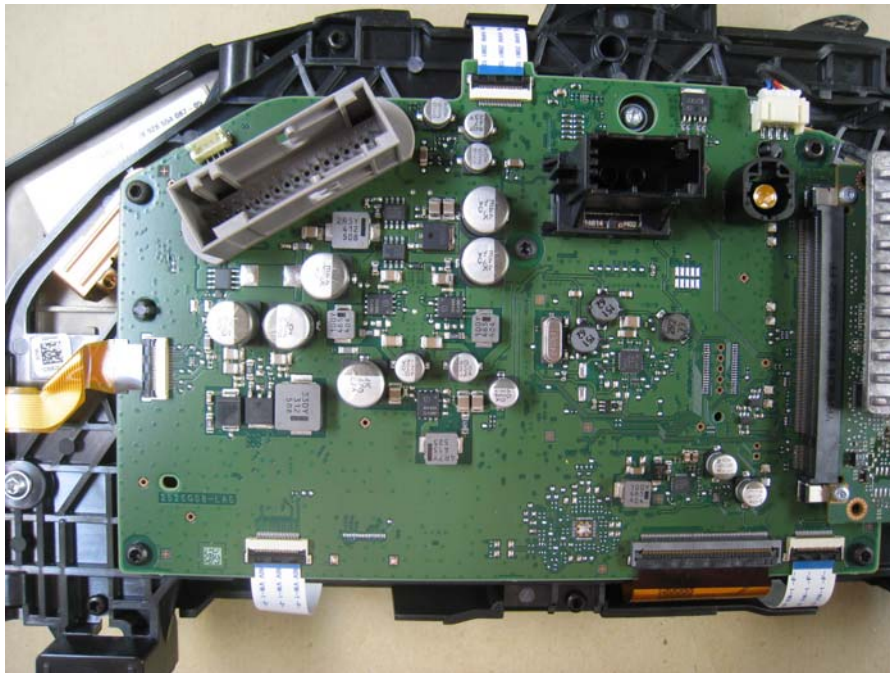

Internal Photos

Model No.:Audi FPK Gen1
FCC ID: YBN-AU-FPK10
IC: 9595A-AUFPK10

Internal Photos

Model No.:Audi FPK Gen1
FCC ID: YBN-AU-FPK10
IC: 9595A-AUFPK10

Internal Photos

Model No.:Audi FPK Gen1
FCC ID: YBN-AU-FPK10
IC: 9595A-AUFPK10

Internal Photos

Model No.:Audi FPK Gen1
FCC ID: YBN-AU-FPK10
IC: 9595A-AUFPK10