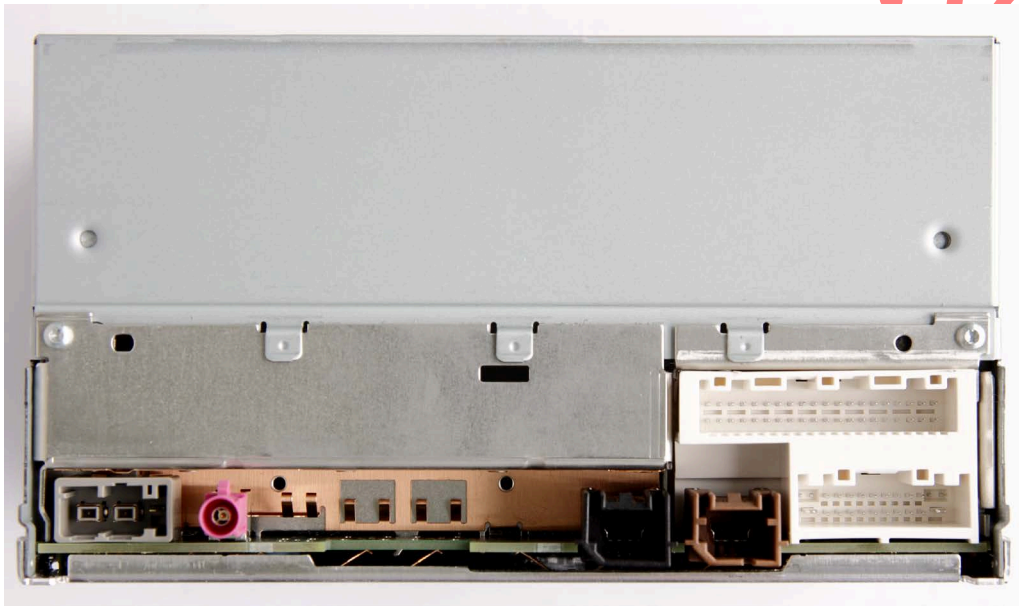

Hildesheim
04 June 2018

From

Our Reference

Tel

Report

Issue Bosch Confidential

Topic AIVIL12F0 External Pictures

1.8 Connectors

For rest of world units:

Bosch