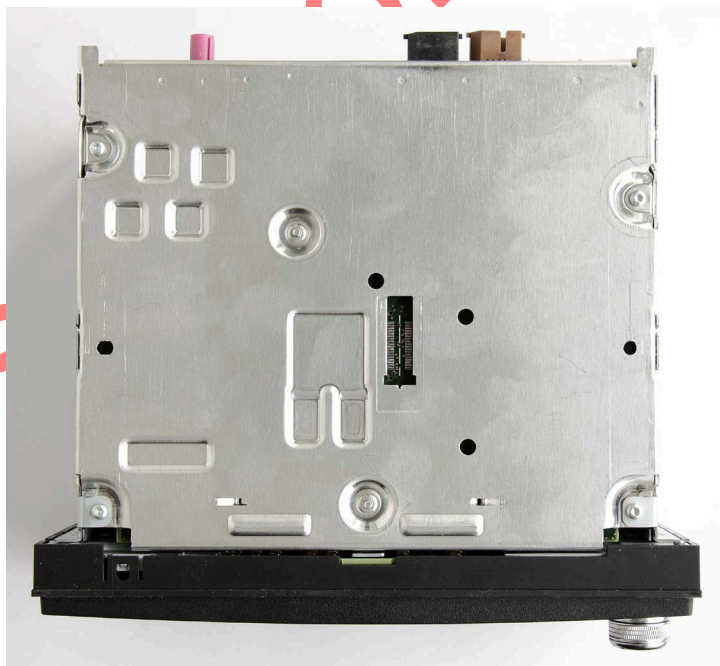

1.4 Bottom view