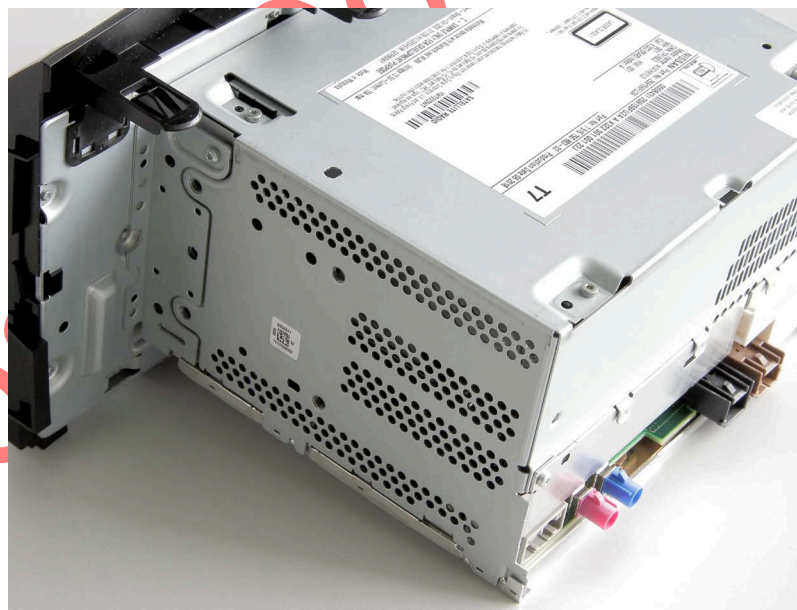

1.6 Right Side