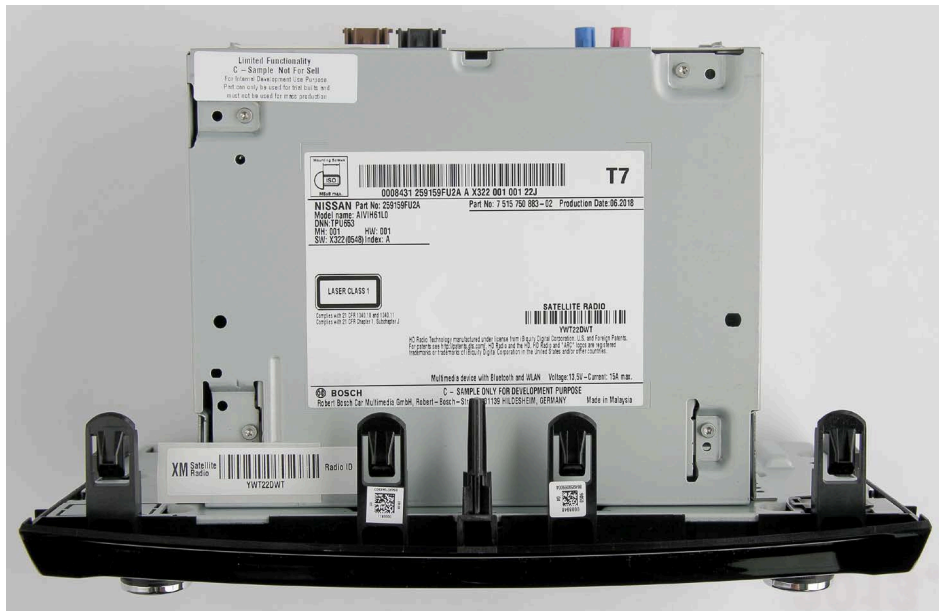

Hildesheim
21 June 2018

From | Our Reference | Tel

Report

Issue Bosch Confidential

Topic AIVIH61L0 External Pictures

1.3 Top view