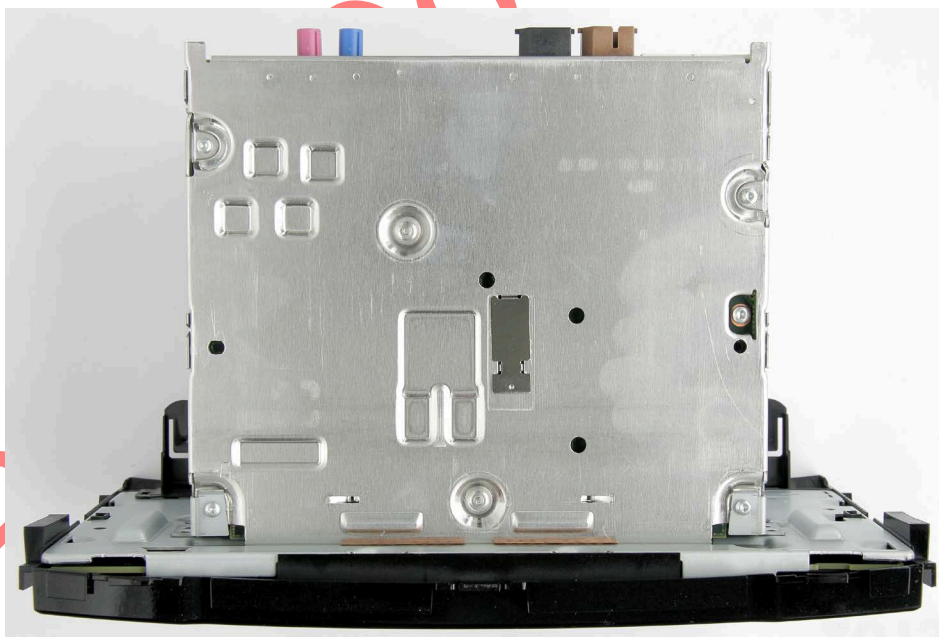

1.4 Bottom view