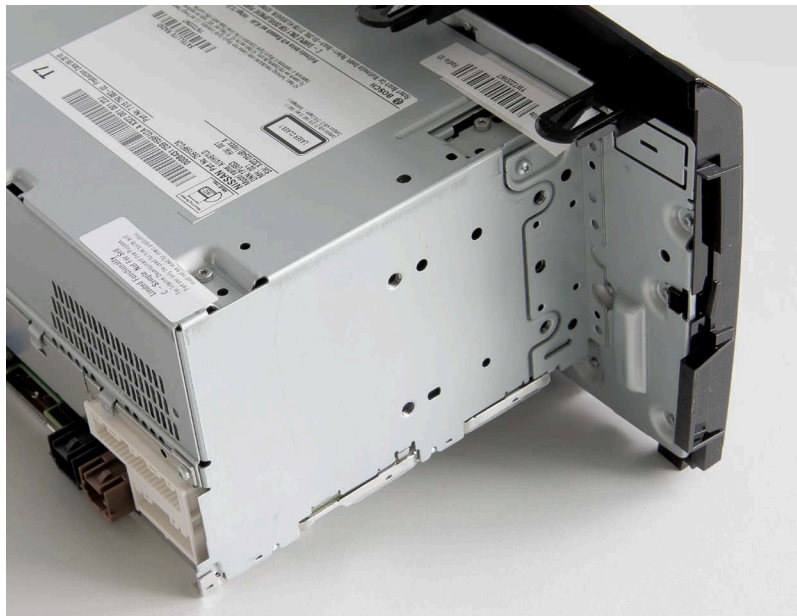

Hildesheim
21 June 2018

From	Our Reference	Tel

Report

Issue Bosch Confidential

Topic A1VIH61L0 External Pictures

1.5 Left Side