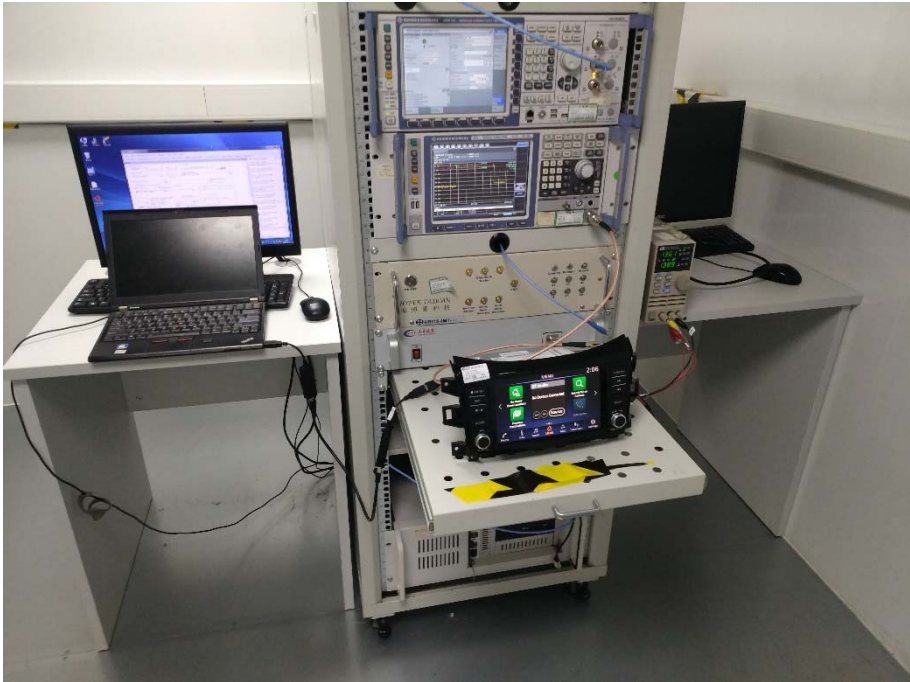

ANNEX B TEST SETUP PHOTOS

1 Radiated Test Photo

Below 30MHz

30 MHz-1 GHz

Close-up

Above 1GHz

Close-up

2 Conducted Test Photo

Conducted Test

3 DFS Test Photo

DFS