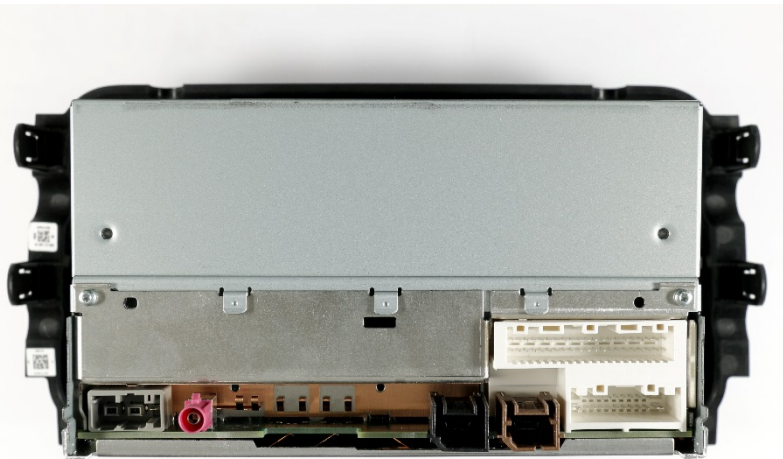

### **1.8 Connectors**

For USA / CANADA with XM Tuner:

For rest of world units: