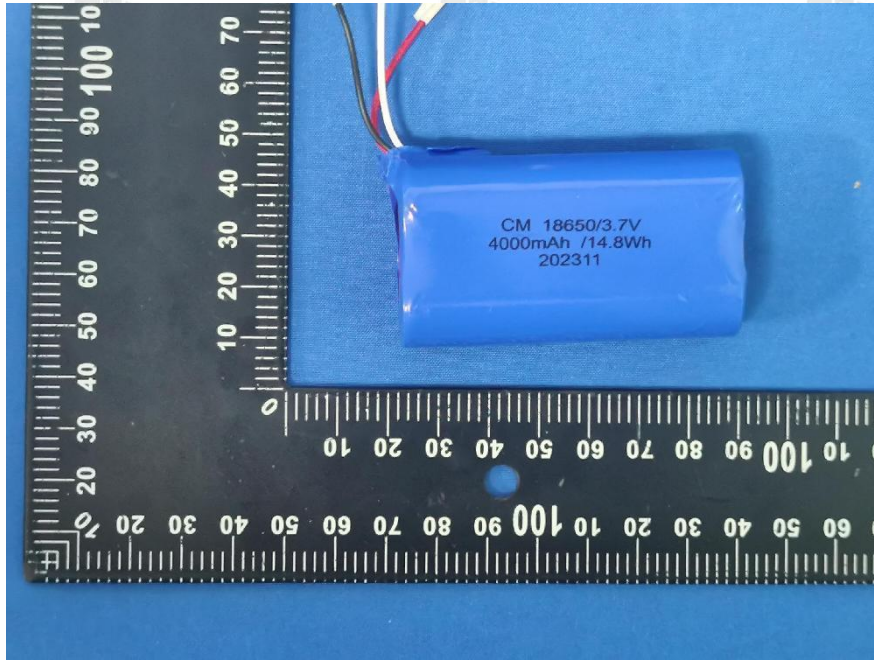

ZHONGHAN

FCC ID: YB2-C229

***** END OF REPORT *****