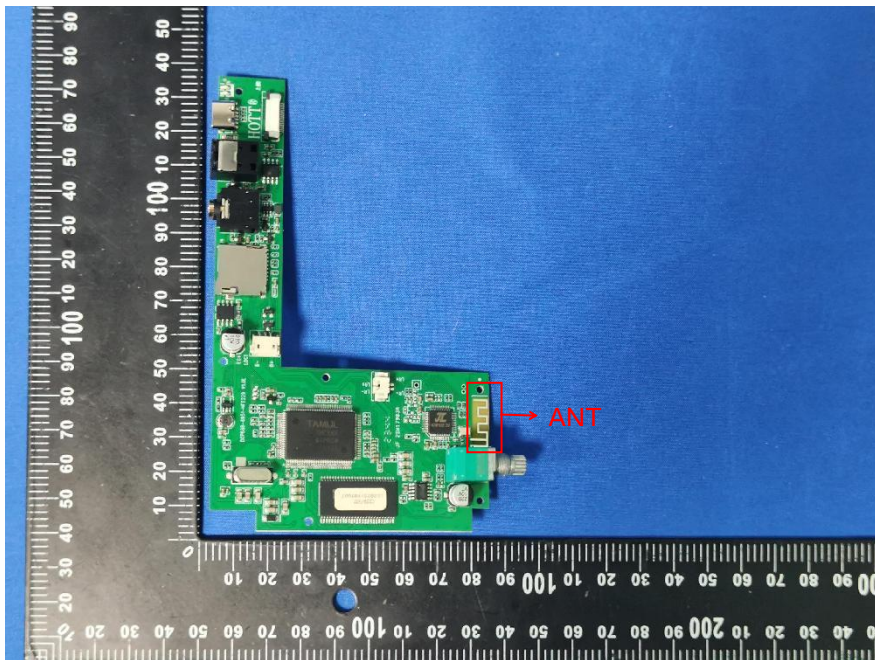

ZHONGHAN

FCC ID: YB2-C229