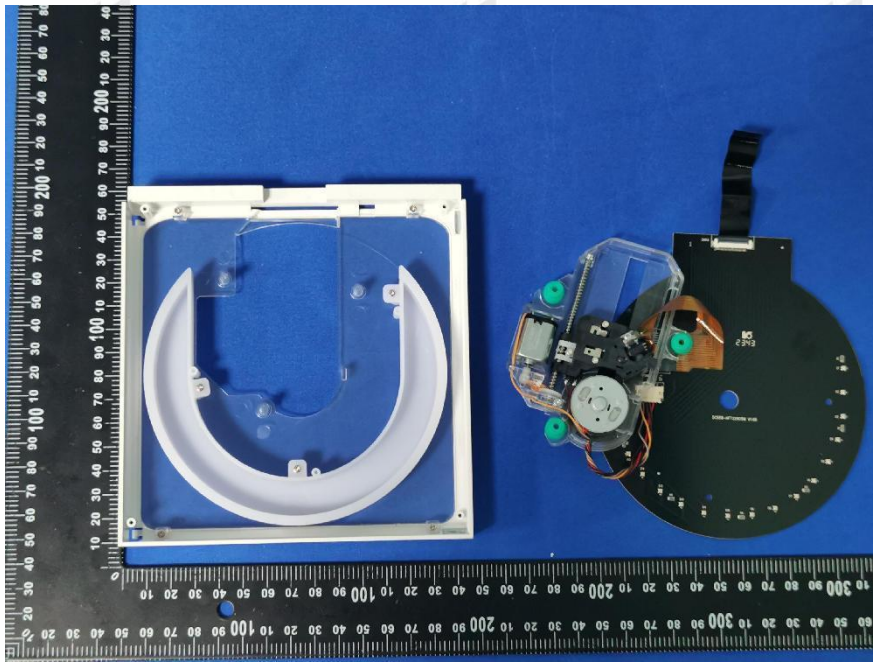

### EUT PHOTOS(Internal Photos)

ZHONGHAN

FCC ID: YB2-C229

ZHONGHAN

FCC ID: YB2-C229

ZHONGHAN

FCC ID: YB2-C229

ZHONGHAN