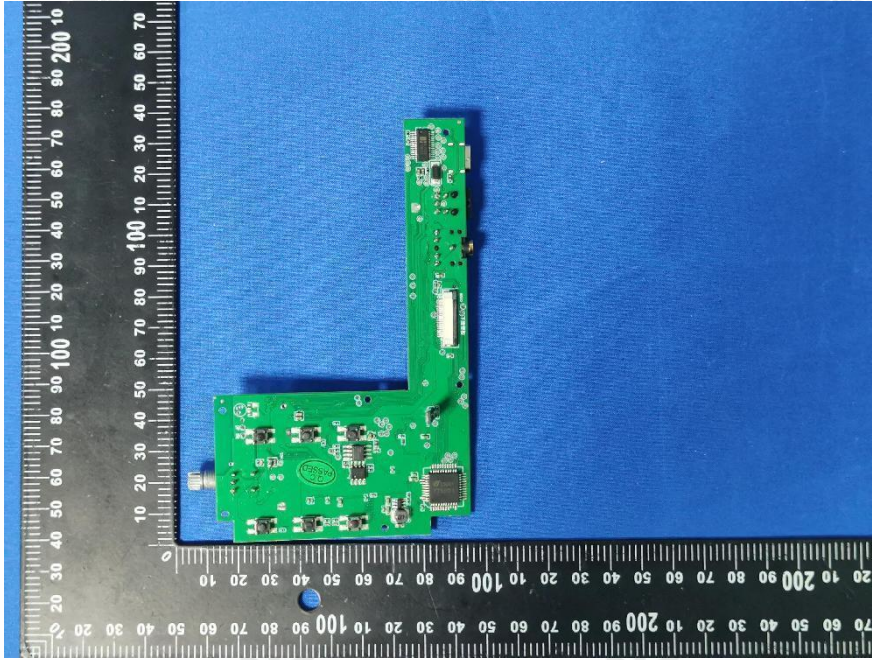

ZHONGHAN

FCC ID: YB2-C229