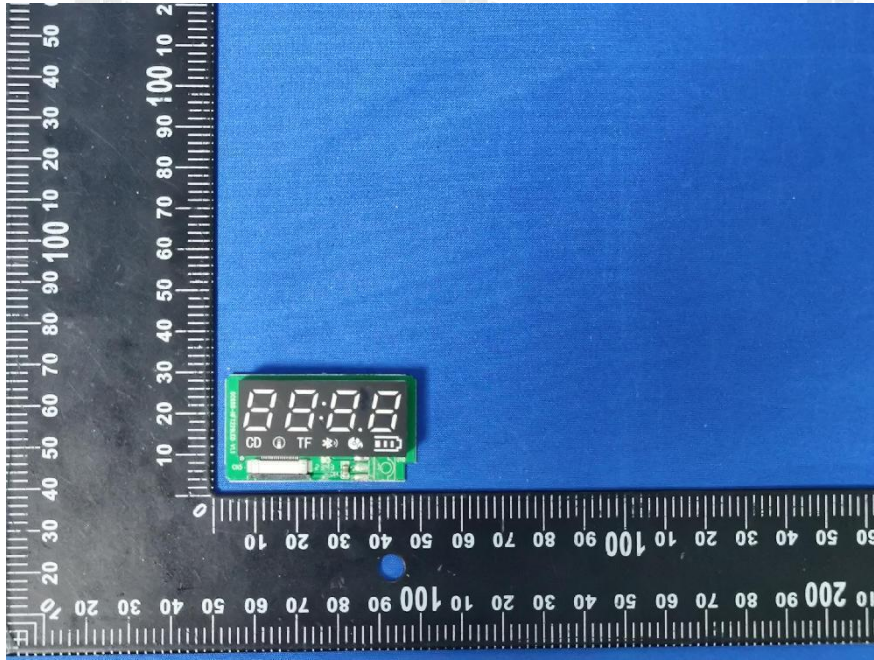

ZHONGHAN

FCC ID: YB2-C229