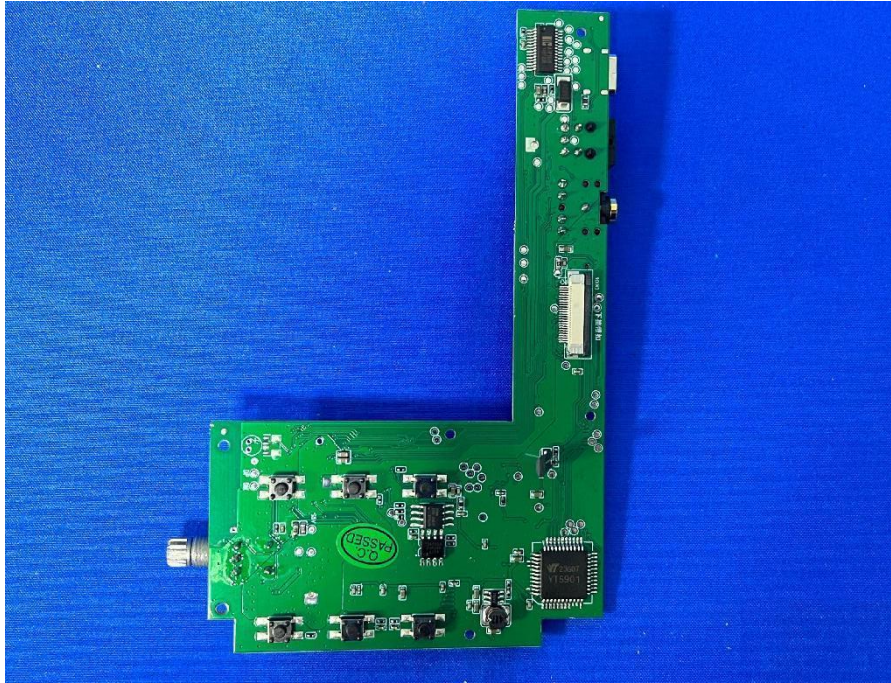

### EUT PHOTOS(Internal Photos)

ZHONGHAN

FCC ID: YB2-C229

ZHONGHAN

FCC ID: YB2-C229

ZHONGHAN

FCC ID: YB2-C229

ZHONGHAN

FCC ID: YB2-C229

ZHONGHAN

FCC ID: YB2-C229

ZHONGHAN

FCC ID: YB2-C229

ZHONGHAN

FCC ID: YB2-C229

ZHONGHAN