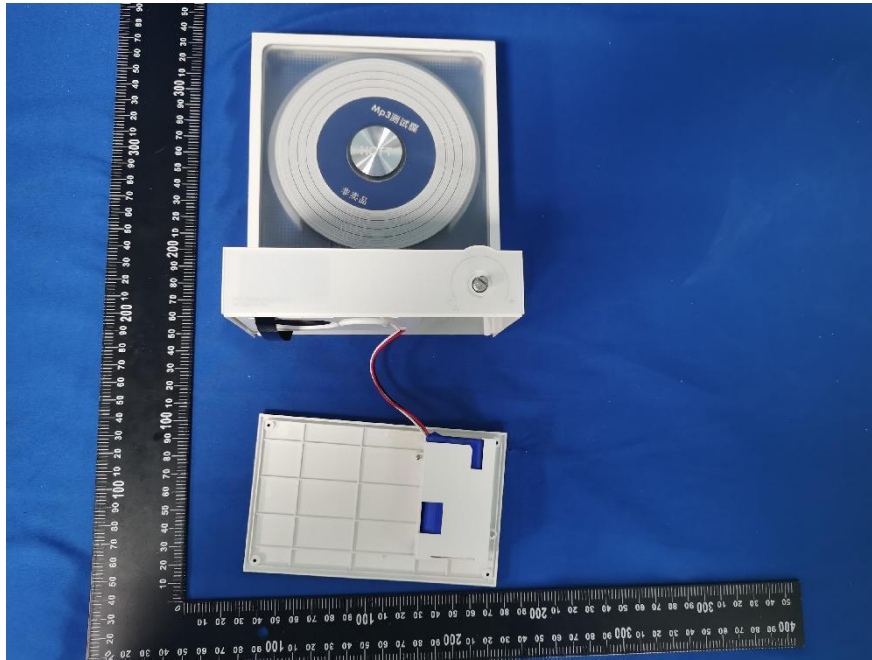

### EUT PHOTOS(Internal Photos)

ZHONGHAN

FCC ID: YB2-C229

ZHONGHAN

FCC ID: YB2-C229

ZHONGHAN

FCC ID: YB2-C229

ZHONGHAN