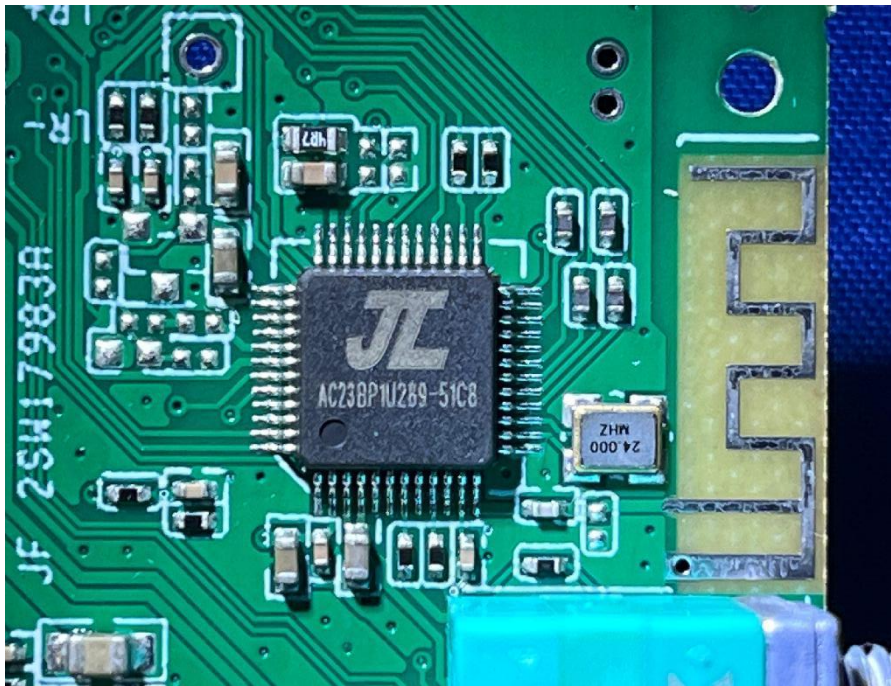

ZHONGHAN

FCC ID: YB2-C229