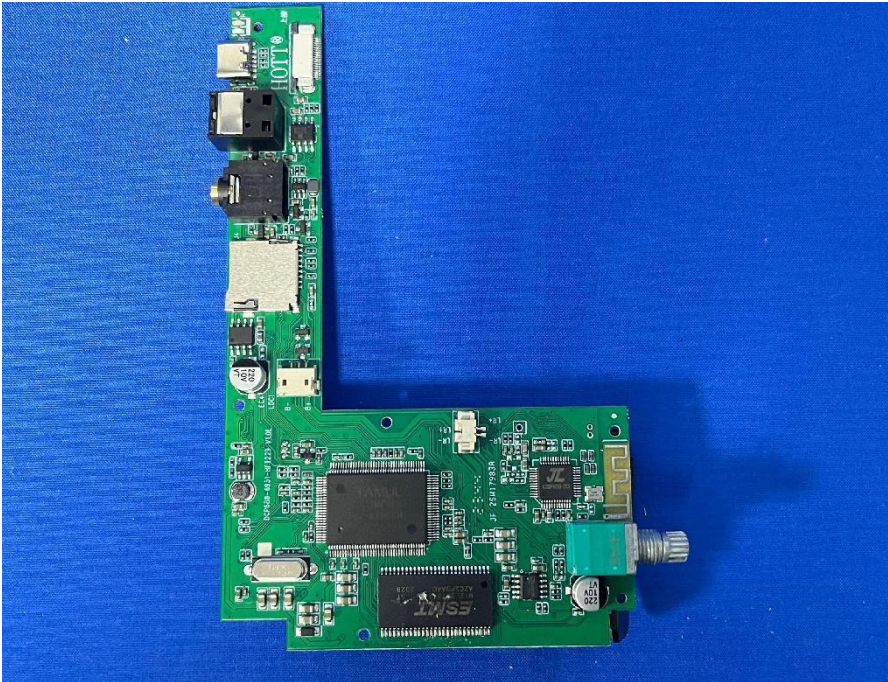

ZHONGHAN

FCC ID: YB2-C229