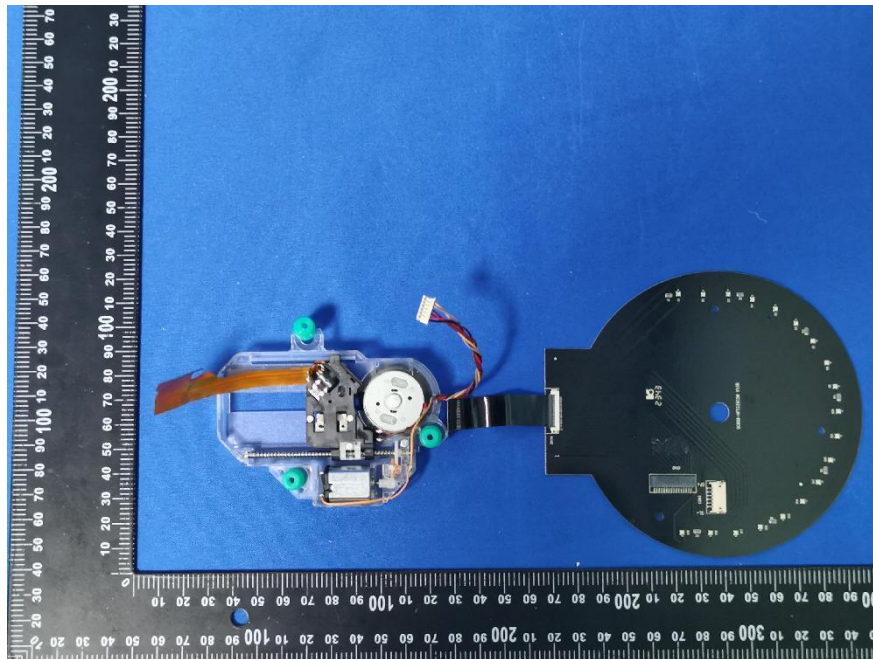

### EUT PHOTOS(Internal Photos)

ZHONGHAN

FCC ID: YB2-C229

ZHONGHAN

FCC ID: YB2-C229

ZHONGHAN

FCC ID: YB2-C229

ZHONGHAN