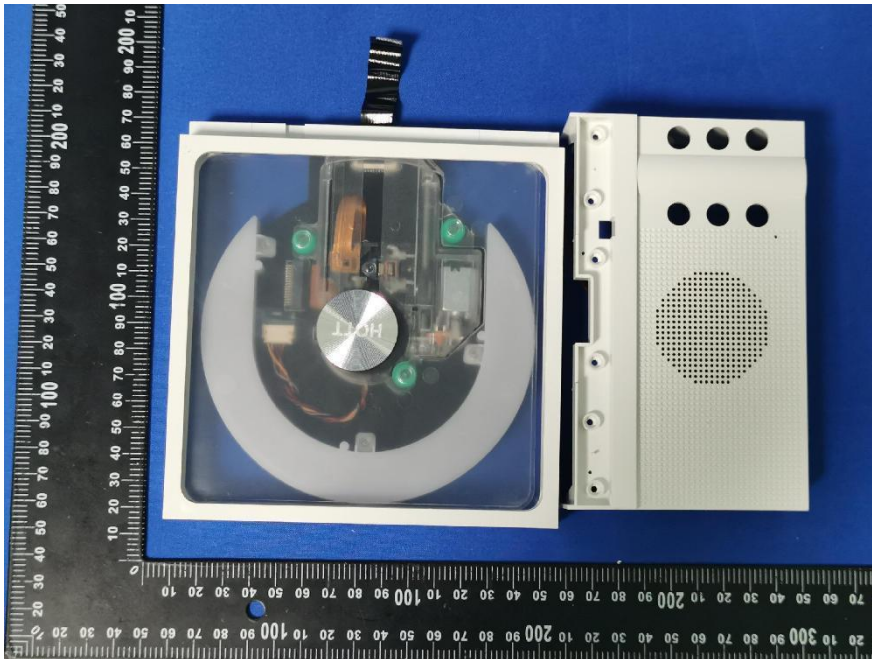

### EUT PHOTOS(Internal Photos)

ZHONGHAN

FCC ID: YB2-C229

ZHONGHAN

FCC ID: YB2-C229

ZHONGHAN

FCC ID: YB2-C229

ZHONGHAN