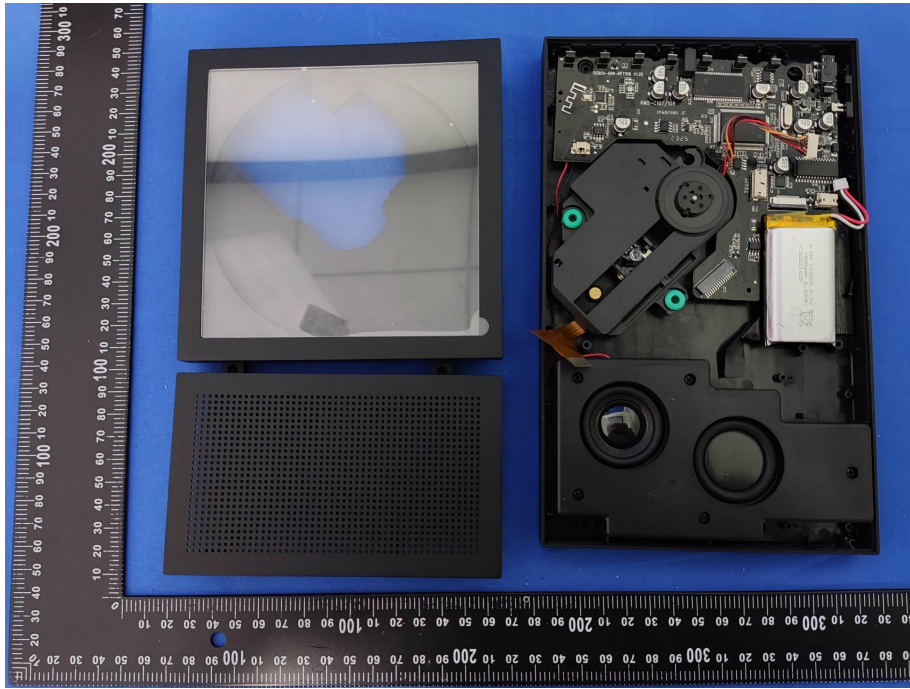

EUT PHOTO (Internal Photos)

ZHONGHAN

FCC ID: YB2-238

***** END OF REPORT *****