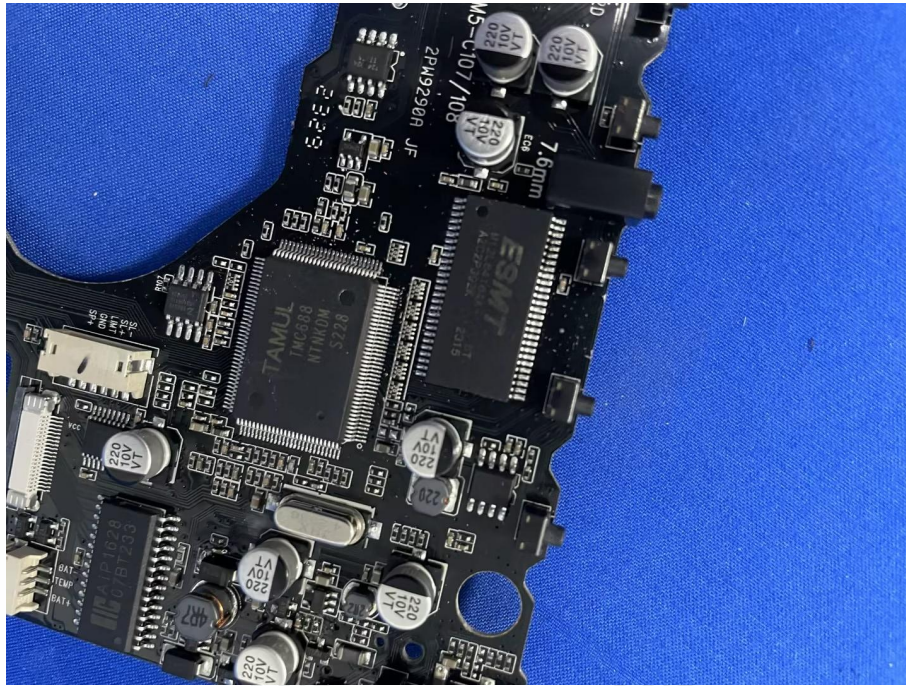

EUT PHOTO (Internal Photos)

ZHONGHAN

FCC ID: YB2-238

***** END OF REPORT *****