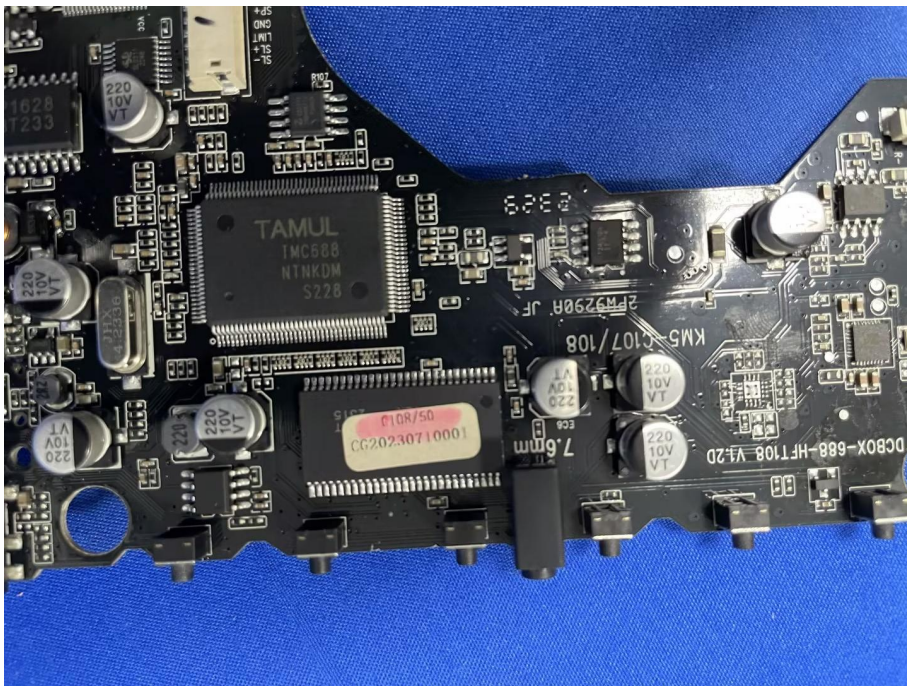

EUT PHOTO (Internal Photos)

ZHONGHAN

FCC ID: YB2-238

***** END OF REPORT *****