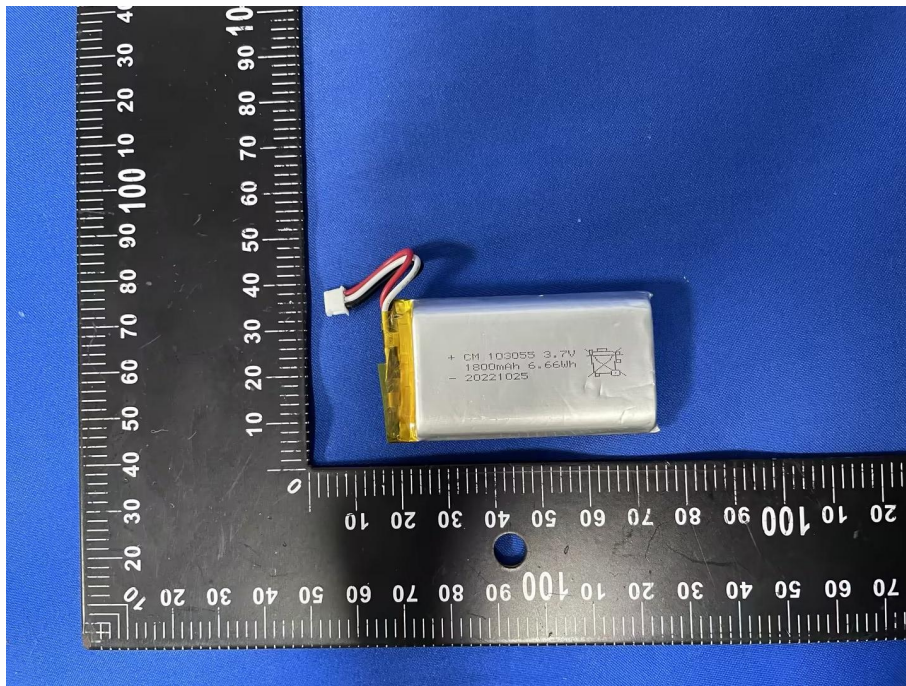

EUT PHOTO (Internal Photos)

ZHONGHAN

FCC ID: YB2-238

***** END OF REPORT *****