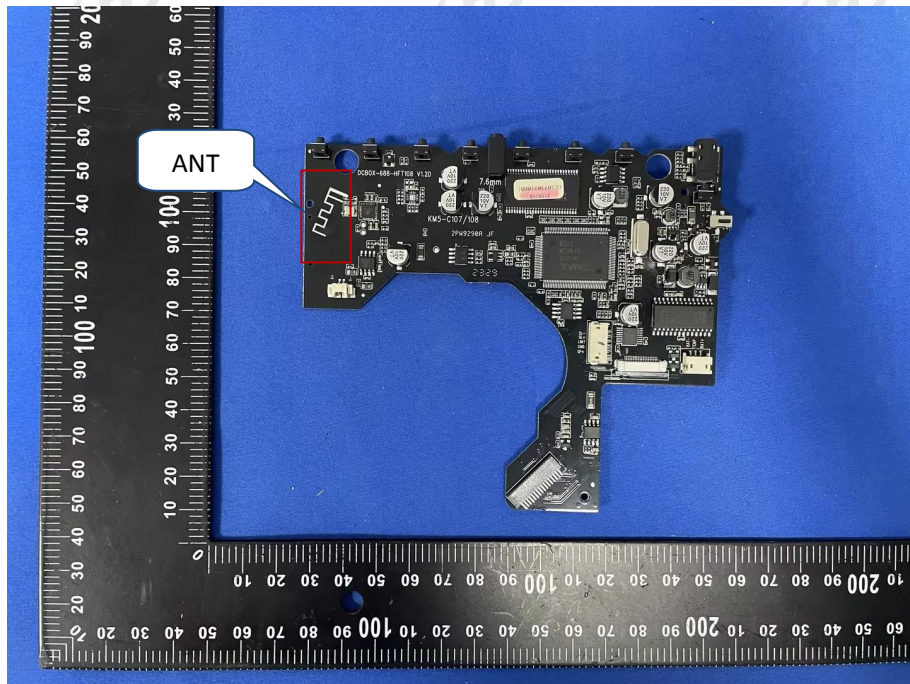

EUT PHOTO (Internal Photos)

ZHONGHAN

FCC ID: YB2-238

***** END OF REPORT *****