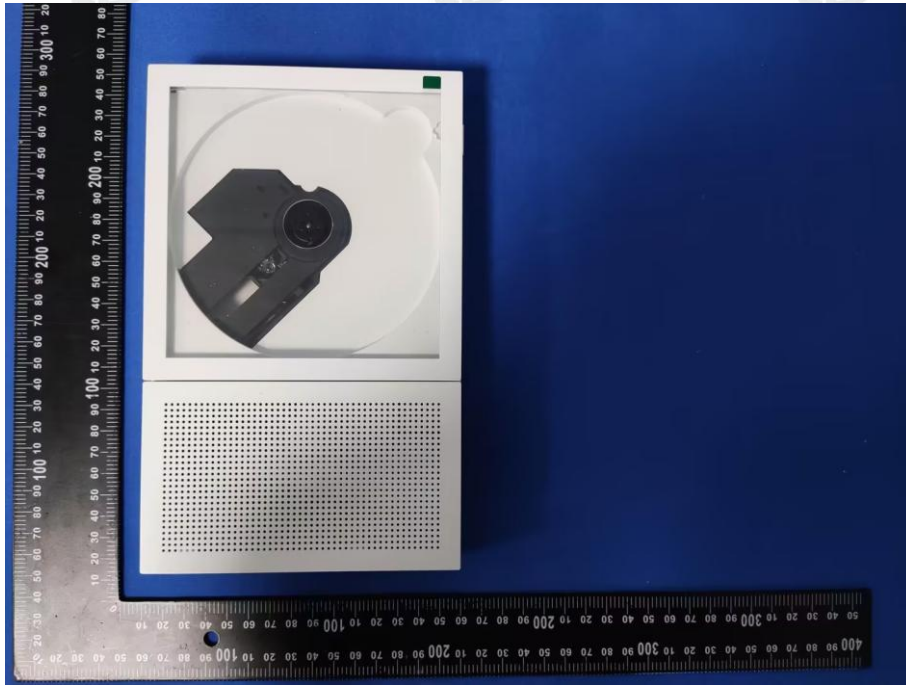

ZHONGHAN

FCC ID: YB2-238

Serial model: CP2-001