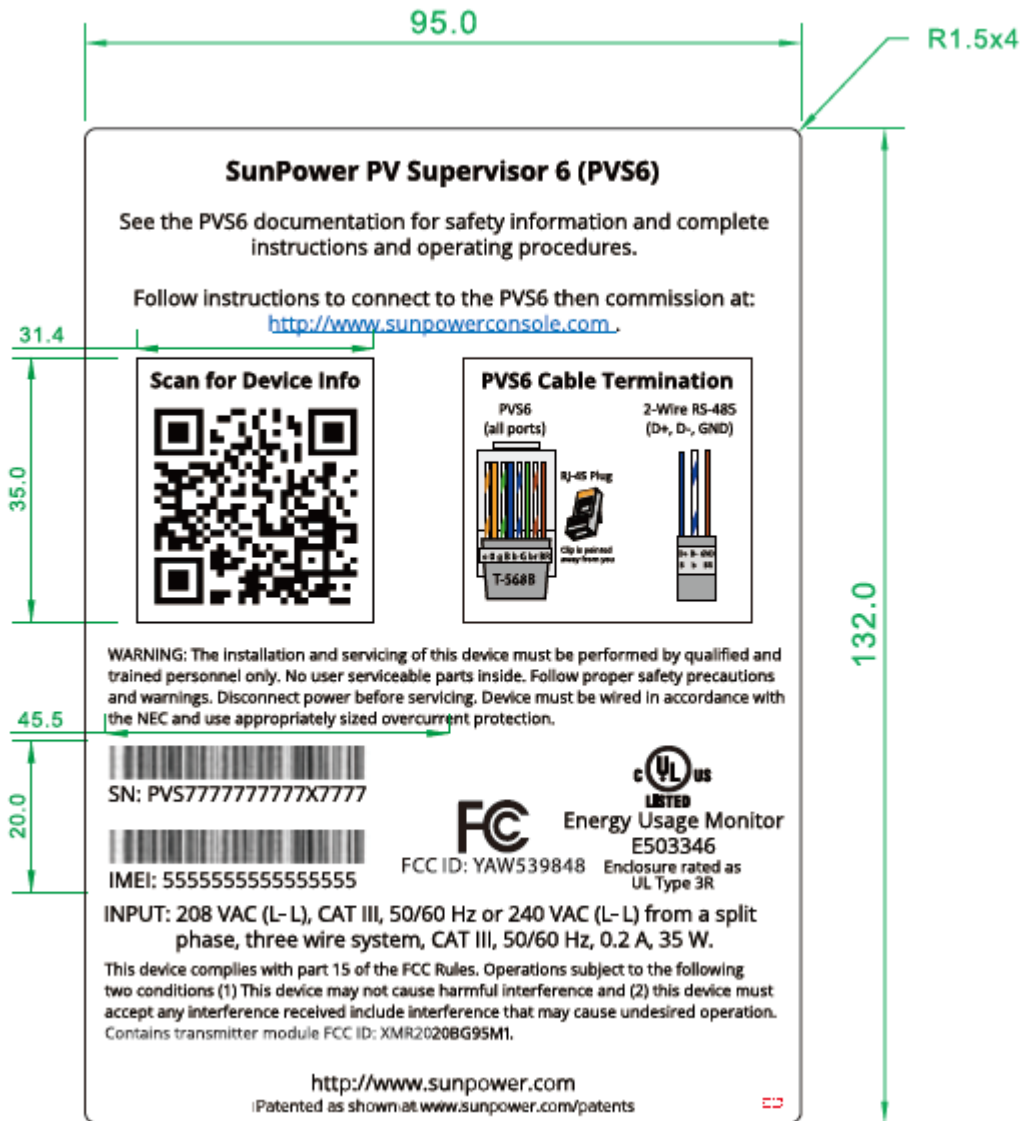

FCC ID: YAW539848

Label (Contains FCC ID : XMR2020BG95M1)

Unit : mm

Label Location:

Label will be put under the enclosure cover