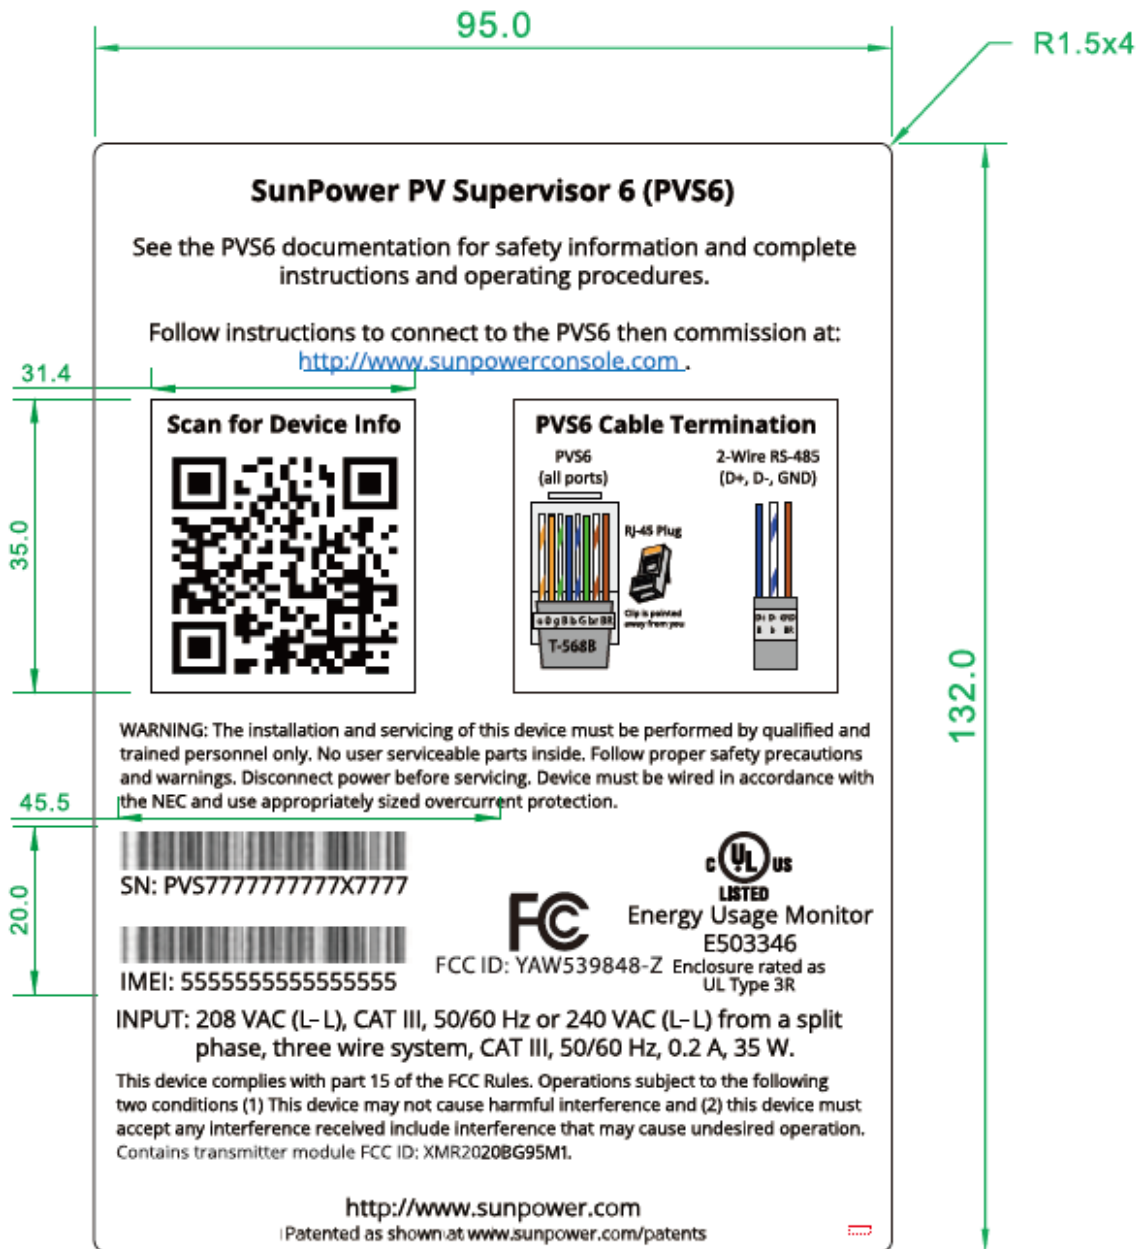

FCC ID: YAW539848-Z

Label (Contains FCC ID : XMR2020BG95M1)

Unit : mm

Label Location:

Label will be put under the enclosure cover