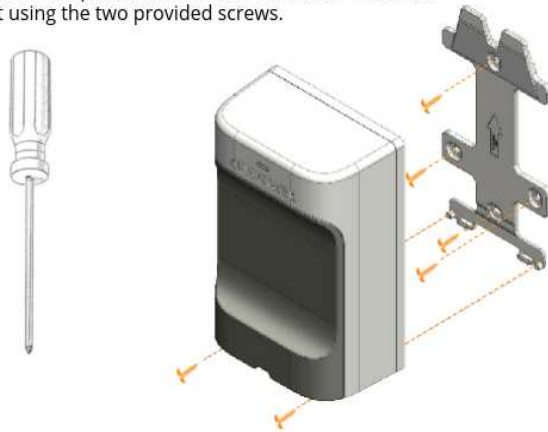

### 1. Mount the PVS6

Mount the PVS6 bracket to the wall using hardware that supports 6.8 kg (15 lb); use Phillips screwdriver to secure the PVS6 to the bracket using the two provided screws.

elevation angle above 30 degrees as measured from the horizon