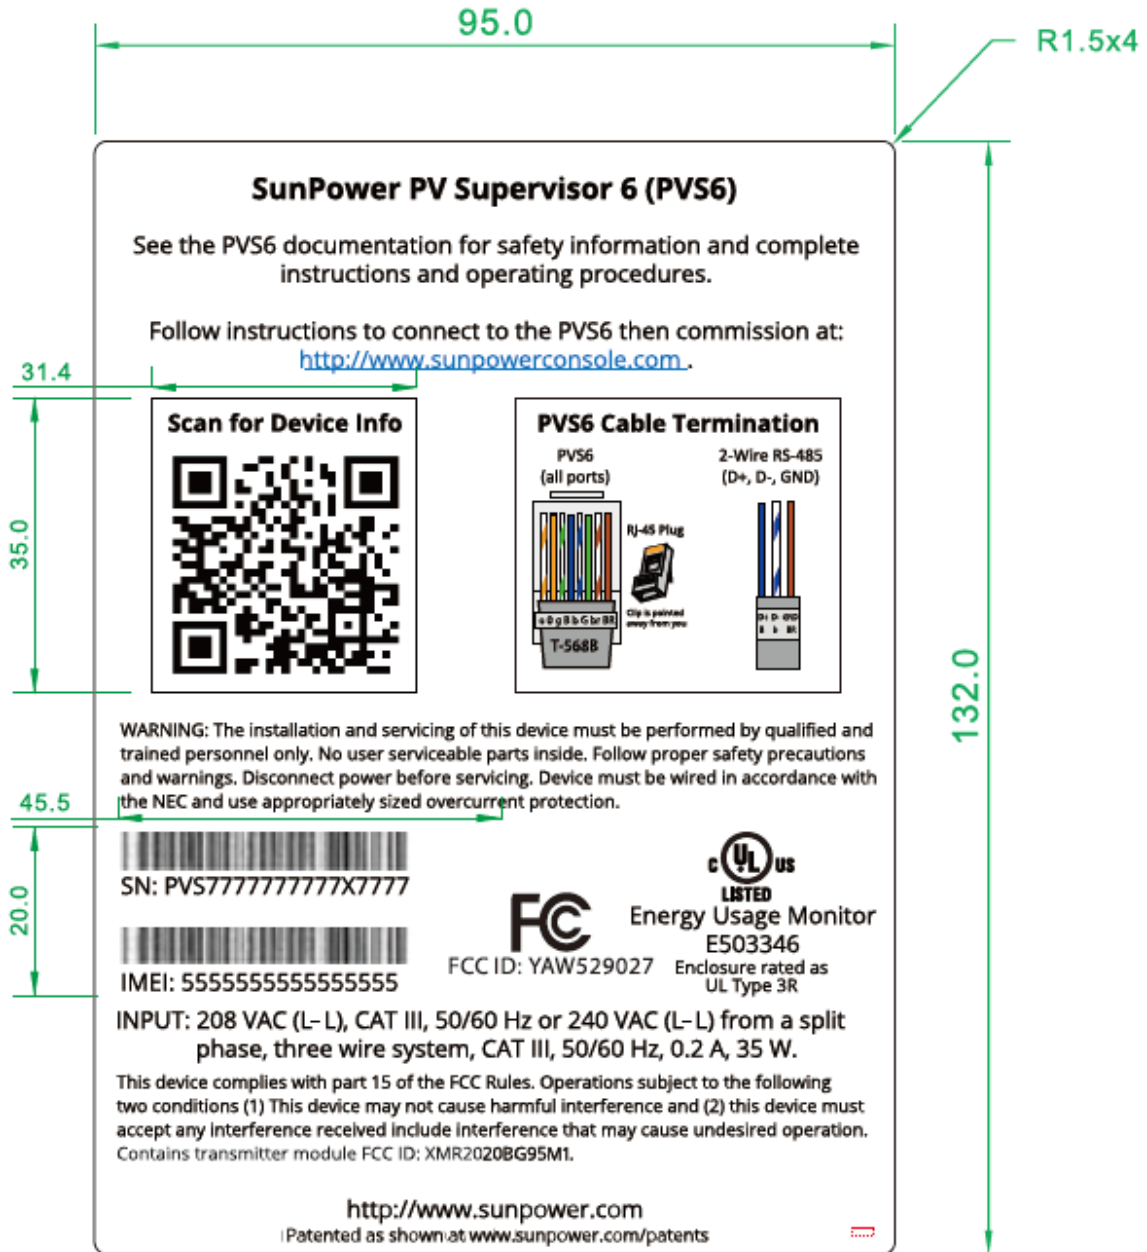

FCC ID: YAW529027

Label (Contains FCC ID : XMR2020BG95M1)

Unit : mm

Label Location:

Label will be put under the enclosure cover