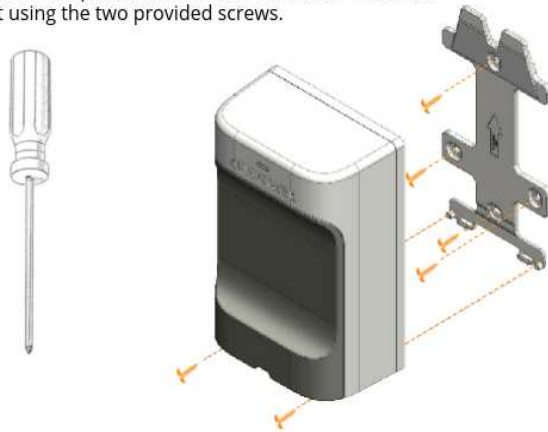

PVS6

Installation Notes

1. Mount the PVS6

Mount the PVS6 bracket to the wall using hardware that supports 6.8 kg (15 lb); use Phillips screwdriver to secure the PVS6 to the bracket using the two provided screws.