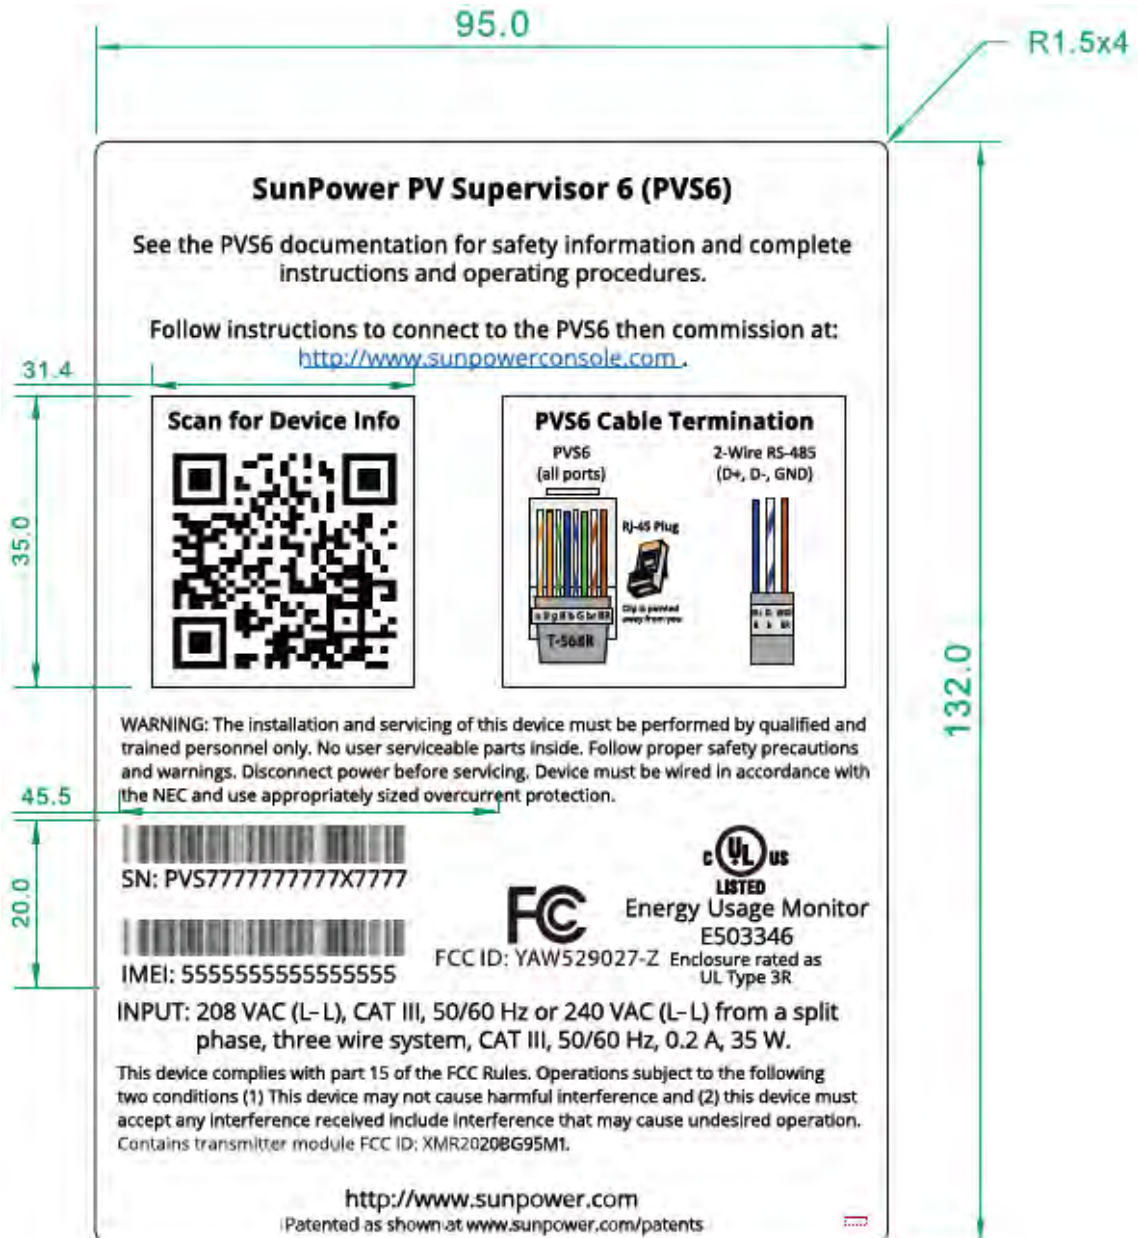

FCC ID: YAW529027-Z

Label (Contains FCC ID : XMR2020BG95M1)

Unit : mm

## Label Location:

Label will be put under the enclosure cover