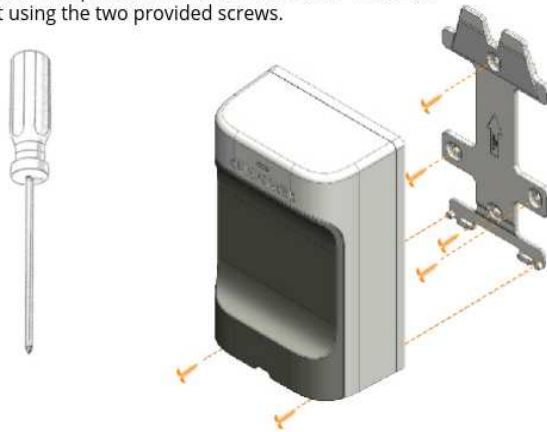

PVS6

Installation Notes

1. Mount the PVS6

Mount the PVS6 bracket to the wall using hardware that supports 6.8 kg (15 lb); use Phillips screwdriver to secure the PVS6 to the bracket using the two provided screws.