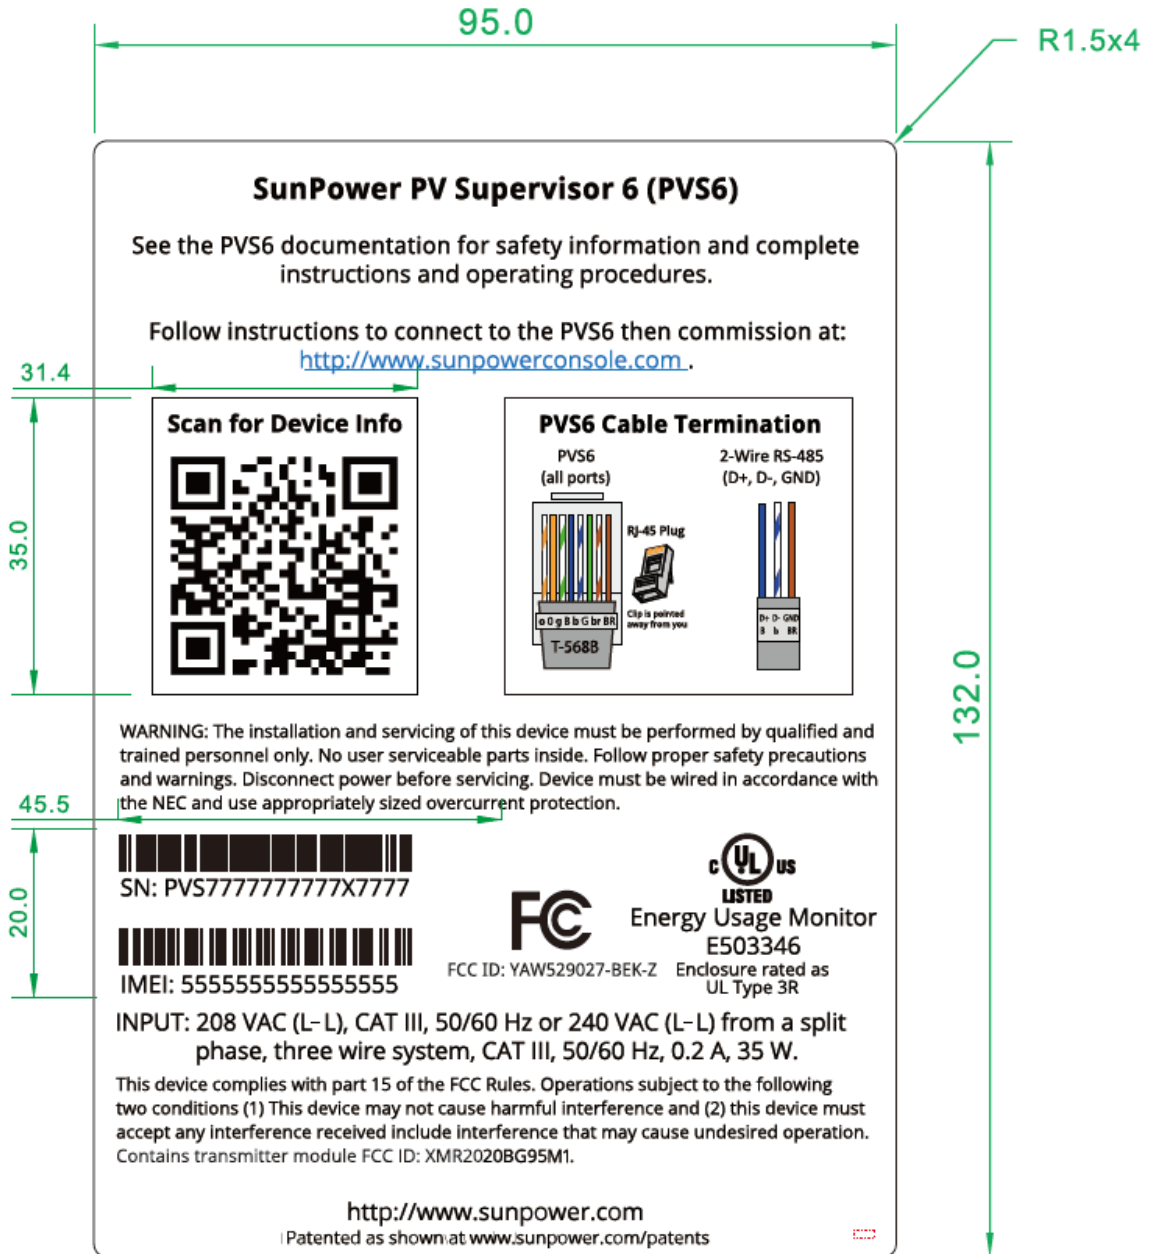

FCC ID: YAW529027-BEK-Z

Label (Contains FCC ID : XMR2020BG95M1)

Unit : mm

Label Location:

Label will be put under the enclosure cover