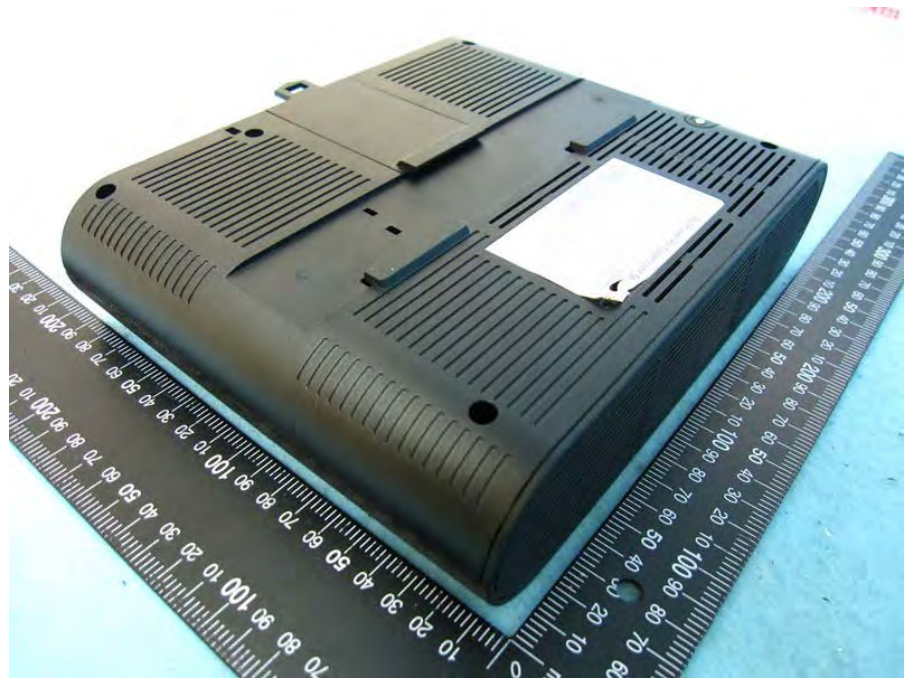

Photographs of EUT

Dipole antenna for WWAN function

Power cord