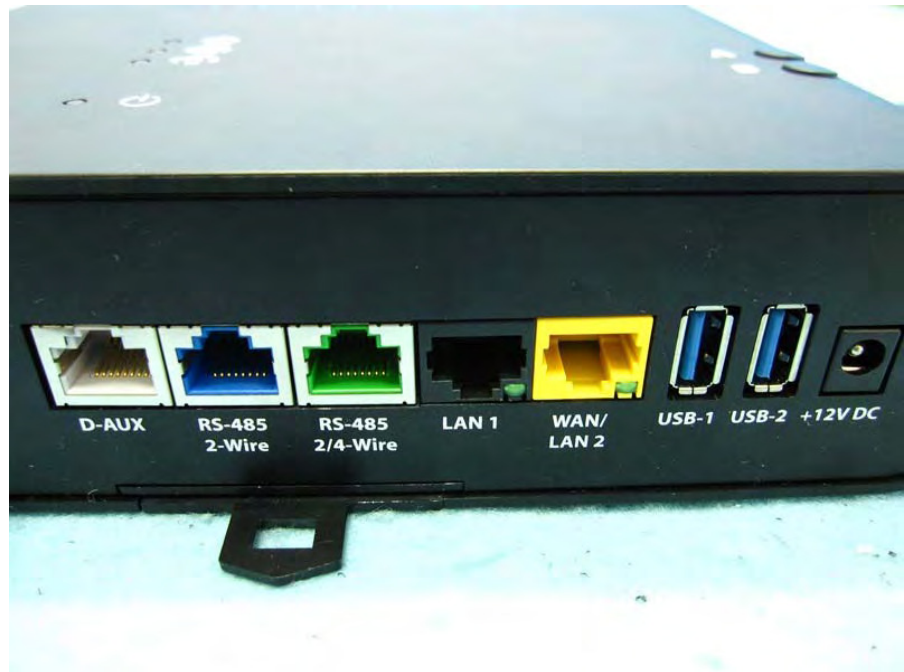

Photographs of EUT

Dipole antenna for WWAN function

Power cord