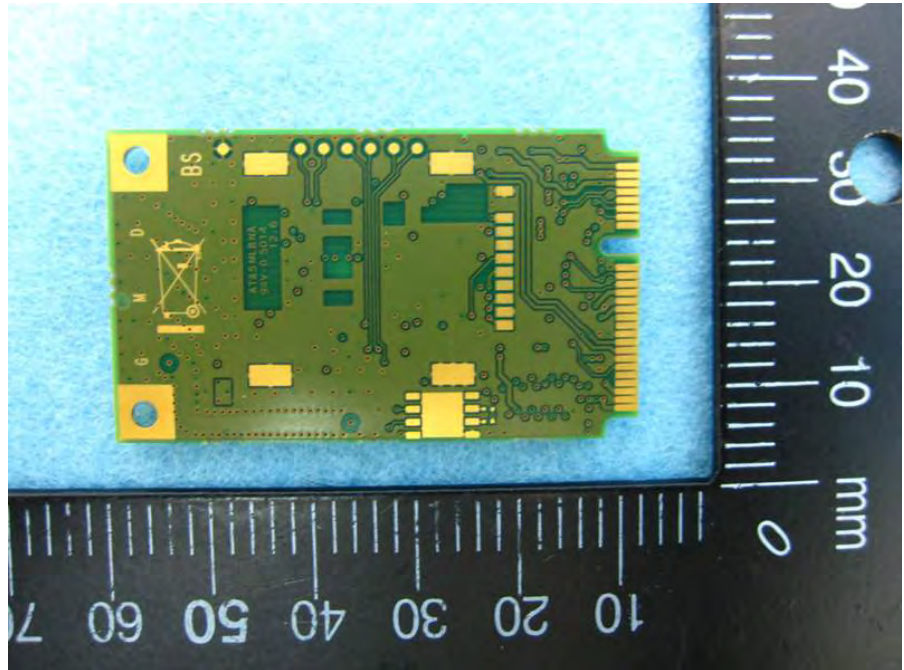

Photographs of EUT

WWAN (FCC ID: RI7HE910)

WWAN
(FCC ID: XMR201312UC20)

RJ-45 cable

RS-485 cable (2 wire)

RS-485 cable (4 wire)

Cradle