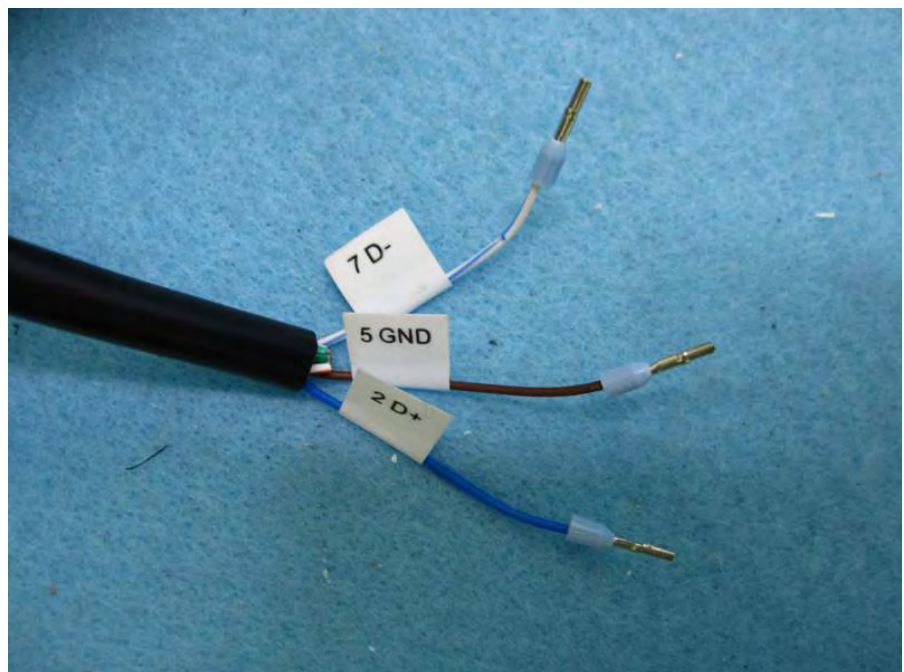

Photographs of EUT

WWAN (FCC ID: RI7HE910)

WWAN
(FCC ID: XMR201312UC20)

RJ-45 cable

RS-485 cable (2 wire)

RS-485 cable (4 wire)

Cradle