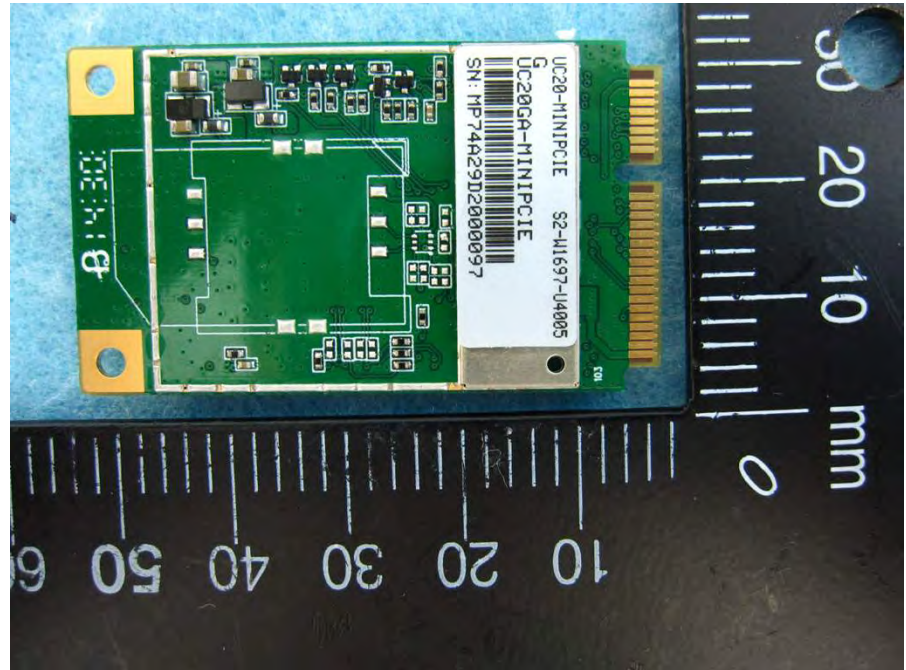

Photographs of EUT

WWAN (FCC ID: RI7HE910)

WWAN
(FCC ID: XMR201312UC20)

RJ-45 cable

RS-485 cable (2 wire)

RS-485 cable (4 wire)

Cradle