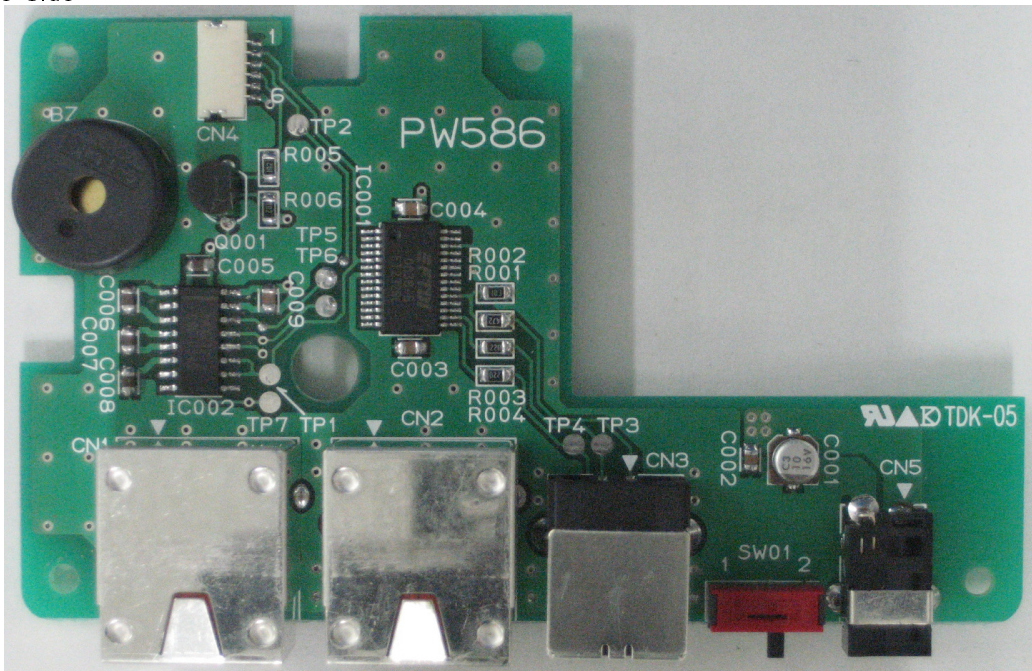

INTERNAL PHOTO

[1/2]

RFID READER WRITER
74E-300810-0001-1D

1) PC-1080001

Obverse Side

Reverse Side

INTERNAL PHOTO

[2/2]

RFID READER WRITER
74E-300810-0001-1D

2) PW586

Obverse Side

Reverse Side