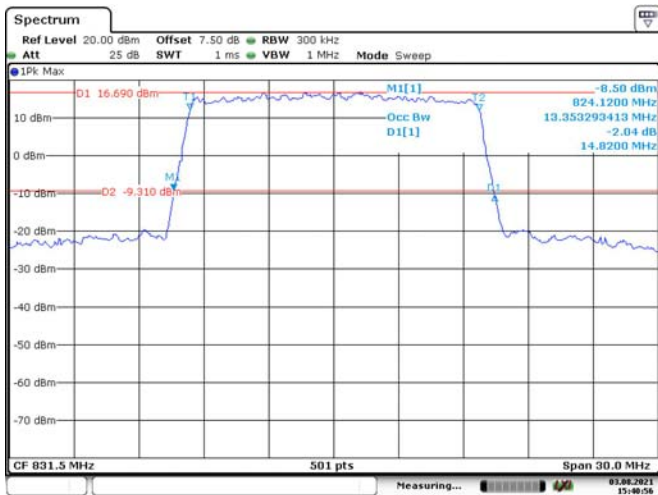

15M, QPSK, Middle Channel

Date: 3.AUG.2021 15:40:57