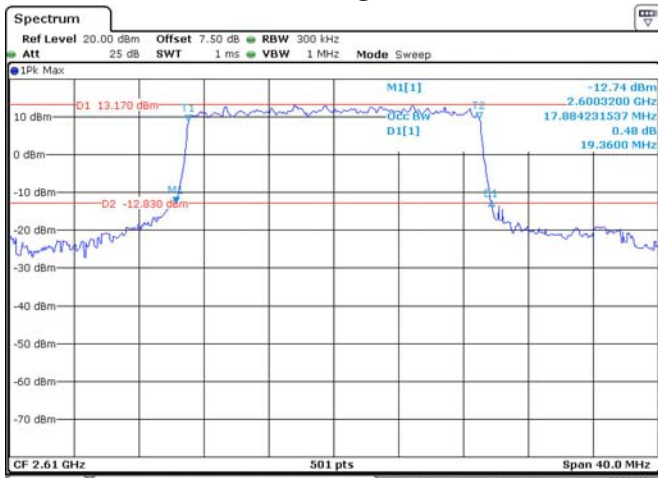

Date: 3.AUG.2021 16:11:09

20M, QPSK, Middle Channel

Date: 3.AUG.2021 16:11:40

20M, 16QAM, Middle Channel

Date: 3.AUG.2021 16:12:17

20M, QPSK, High Channel

Date: 3.AUG.2021 16:12:50

20M, 16QAM, High Channel

Date: 3.AUG.2021 16:13:27

LTE Band 40 Lower:
5M, QPSK, Low Channel

Date: 5.AUG.2021 14:02:12

5M, 16QAM, Low Channel

Date: 9.AUG.2021 14:02:39

5M, QPSK, Middle Channel

Date: 5.AUG.2021 14:03:06

5M, 16QAM, Middle Channel