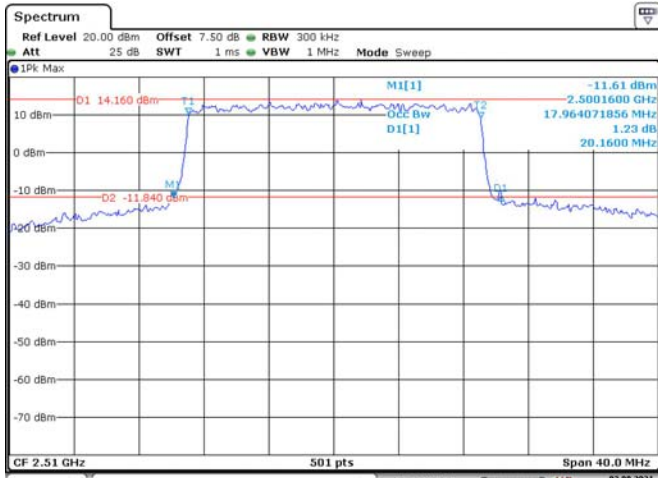

15M, 16QAM, Middle Channel

15M, QPSK, High Channel

15M, 16QAM, High Channel

20M, QPSK, Low Channel

20M, 16QAM, Low Channel

20M, QPSK, Middle Channel

20M, 16QAM, Middle Channel

20M, QPSK, High Channel

20M, 16QAM, High Channel

LTE Band 12:

1.4M, QPSK, Low Channel

Date: 3.AUG.2021 15:10:43

1.4M, 16QAM, Low Channel

Date: 3.AUG.2021 15:11:07

1.4M, QPSK, Middle Channel

Date: 3.AUG.2021 15:11:28