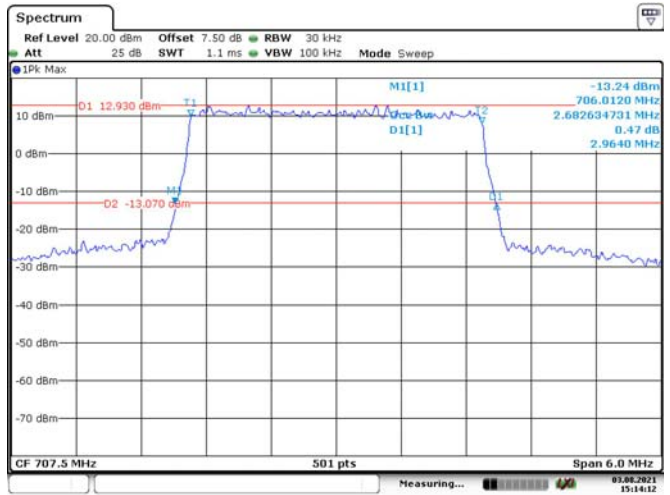

3M, 16QAM, Low Channel

Date: 3.AUG.2021 15:13:28

3M, QPSK, Middle Channel

Date: 3.AUG.2021 15:13:52

3M, 16QAM, Middle Channel

Date: 3.AUG.2021 15:14:13

3M, QPSK, High Channel

Date: 3.AUG.2021 15:14:31