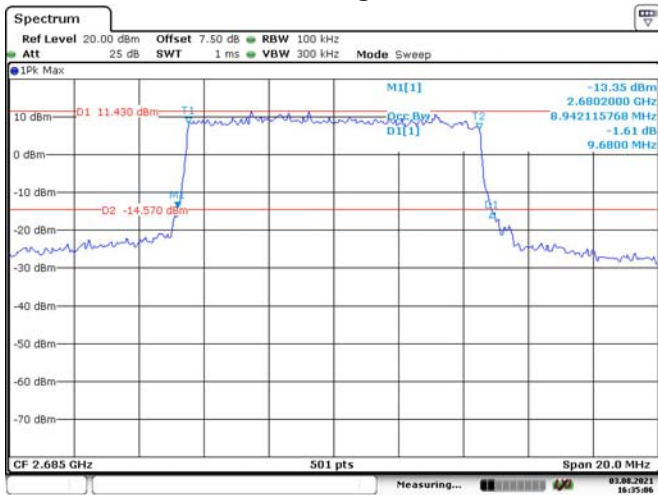

5M, QPSK, Low Channel

5M, 16QAM, Low Channel

5M, QPSK, Middle Channel

5M, 16QAM, Middle Channel

5M, QPSK, High Channel

5M, 16QAM, High Channel

10M, QPSK, Low Channel

Date: 3.AUG.2021 16:32:52

10M, 16QAM, Low Channel

Date: 3.AUG.2021 16:33:32

10M, QPSK, Middle Channel

Date: 3.AUG.2021 16:34:07

10M, 16QAM, Middle Channel

Date: 3.AUG.2021 16:34:35

10M, QPSK, High Channel

Date: 3.AUG.2021 16:35:06