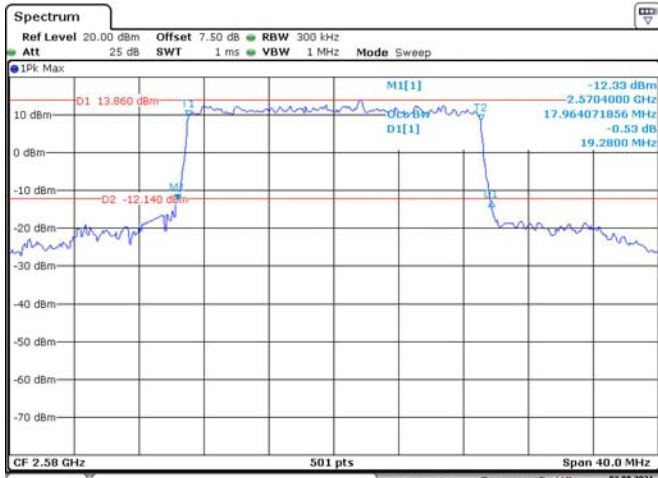

Date: 3.AUG.2021 16:08:49

15M, QPSK, High Channel

Date: 3.AUG.2021 16:09:26

15M, 16QAM, High Channel

Date: 3.AUG.2021 16:10:02

20M, QPSK, Low Channel

Date: 3.AUG.2021 16:10:42

20M, 16QAM, Low Channel