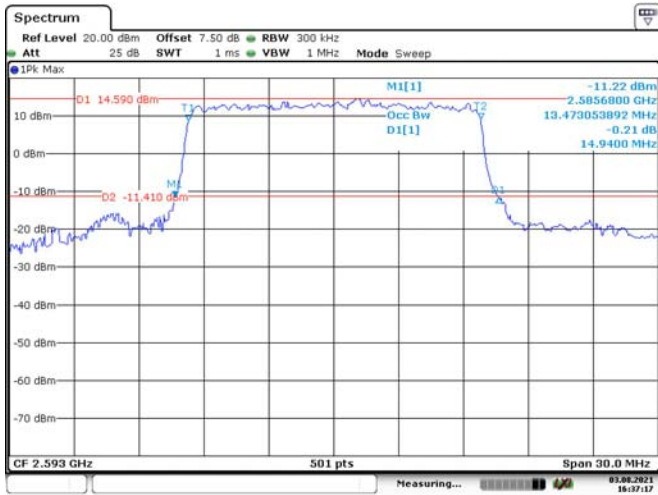

10M, 16QAM, High Channel

Date: 3.AUG.2021 16:35:34

15M, QPSK, Low Channel

Date: 3.AUG.2021 16:36:14

15M, 16QAM, Low Channel

Date: 3.AUG.2021 16:36:50

15M, QPSK, Middle Channel

Date: 3.AUG.2021 16:37:17