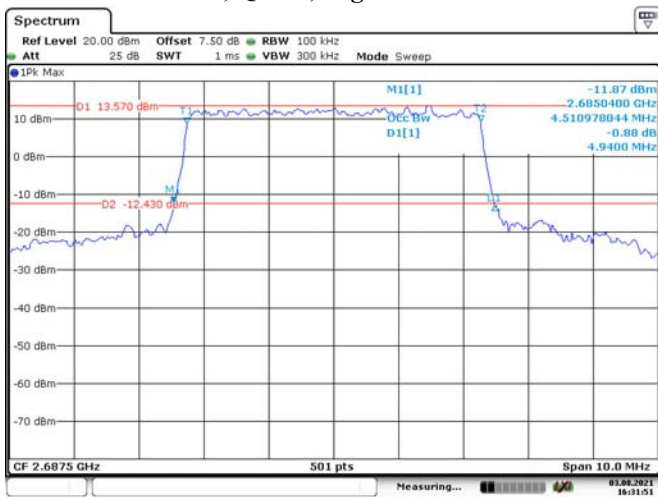

Date: 5.AUG.2021 14:34:55

5M, 16QAM, High Channel

Date: 5.AUG.2021 14:35:28

10M, QPSK, Middle Channel

Date: 5.AUG.2021 14:35:59

10M, 16QAM, Middle Channel

Date: 5.AUG.2021 14:36:38

LTE Band 41:

5M, QPSK, Low Channel

5M, 16QAM, Low Channel

5M, QPSK, Middle Channel

5M, 16QAM, Middle Channel

5M, QPSK, High Channel

5M, 16QAM, High Channel

10M, QPSK, Low Channel

Date: 3.AUG.2021 16:32:52