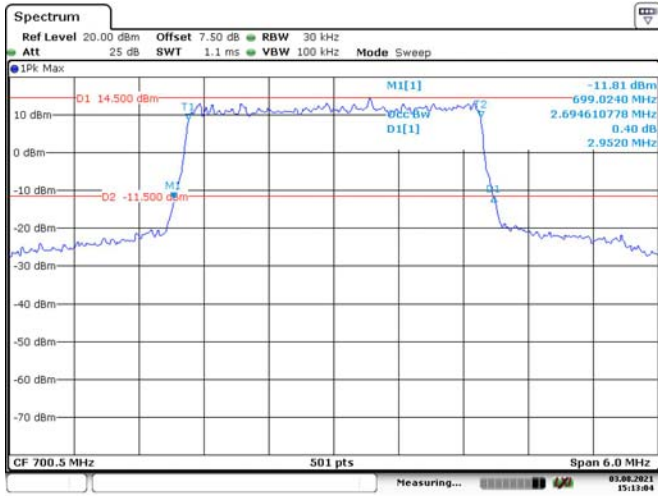

1.4M, 16QAM, Middle Channel

Date: 3.AUG.2021 15:11:58

1.4M, QPSK, High Channel

Date: 3.AUG.2021 15:12:16

1.4M, 16QAM, High Channel

Date: 3.AUG.2021 15:12:36

3M, QPSK, Low Channel

Date: 3.AUG.2021 15:13:04