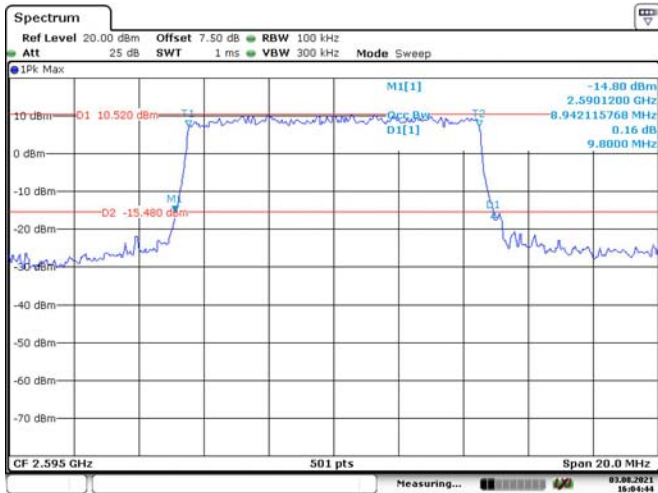

10M, QPSK, Middle Channel

Date: 3.AUG.2021 16:04:45