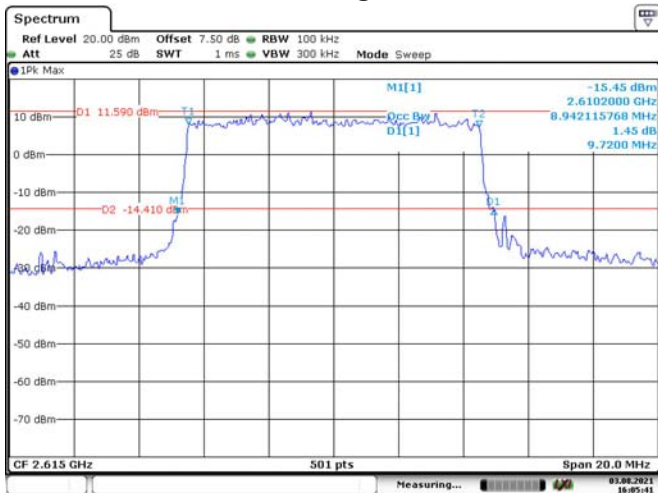

Date: 3.AUG.2021 16:04:16

10M, QPSK, Middle Channel

Date: 3.AUG.2021 16:04:45

10M, 16QAM, Middle Channel

Date: 3.AUG.2021 16:05:13

10M, QPSK, High Channel

Date: 3.AUG.2021 16:05:41

10M, 16QAM, High Channel