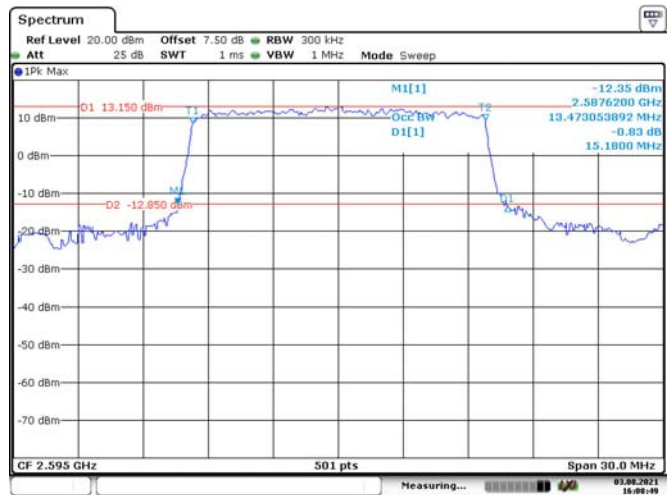

Date: 3.AUG.2021 16:06:18

15M, QPSK, Low Channel

Date: 3.AUG.2021 16:06:57

15M, 16QAM, Low Channel

Date: 3.AUG.2021 16:07:33

15M, QPSK, Middle Channel

Date: 3.AUG.2021 16:08:13

15M, 16QAM, Middle Channel