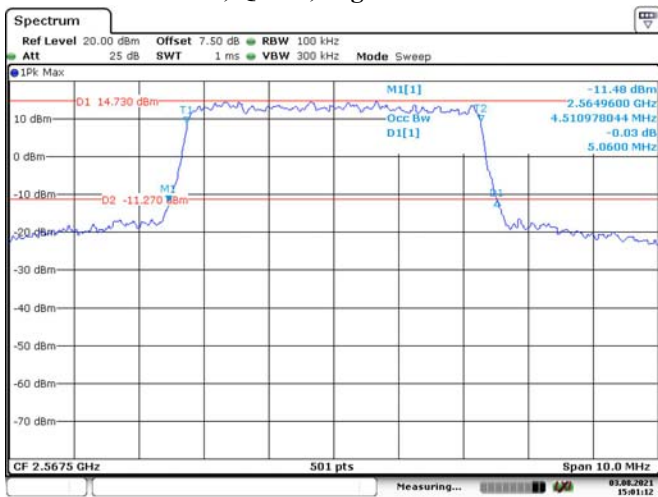

5M, QPSK, High Channel

Date: 3.AUG.2021 15:01:12