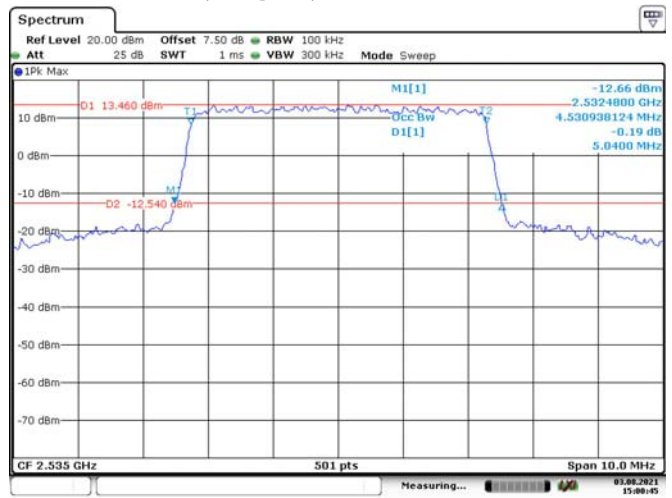

5M, 16QAM, Middle Channel

Date: 3.AUG.2021 15:00:45