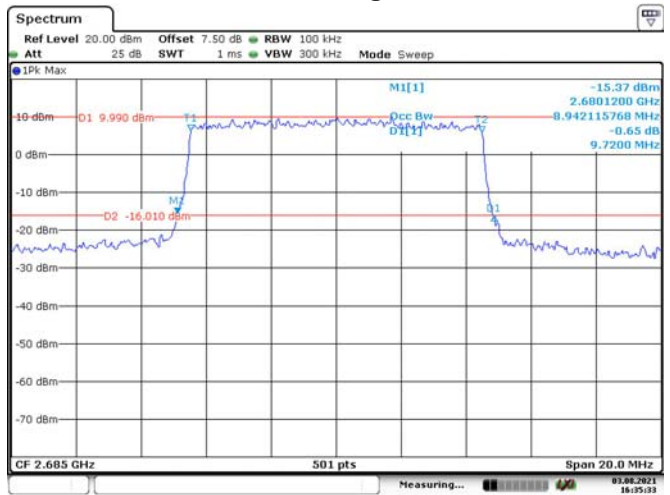

10M, 16QAM, High Channel

Date: 3.AUG.2021 16:35:34