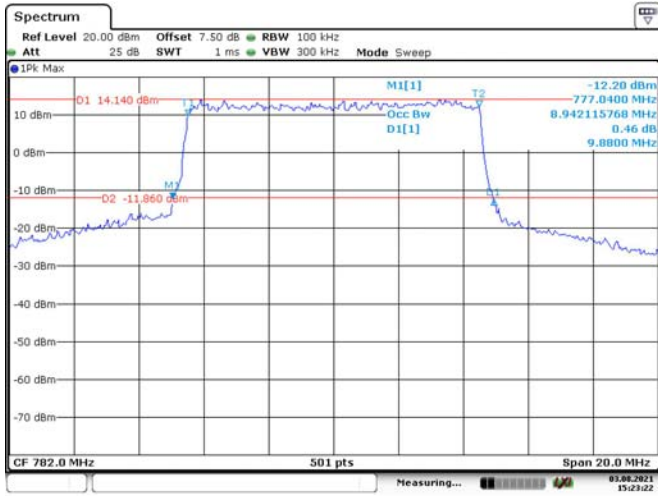

5M, 16QAM, Middle Channel

5M, QPSK, High Channel

5M, 16QAM, High Channel

10M, QPSK, Middle Channel

Date: 3.AUG.2021 15:23:23

10M, 16QAM, Middle Channel

Date: 3.AUG.2021 15:23:57

LTE Band 26: