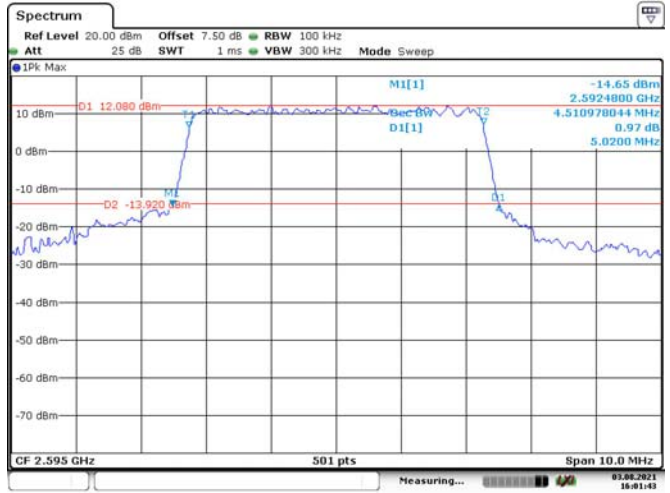

LTE Band 38:

5M, QPSK, Low Channel

Date: 3.AUG.2021 15:59:57

5M, 16QAM, Low Channel

Date: 3.AUG.2021 16:00:27

5M, QPSK, Middle Channel

Date: 3.AUG.2021 16:01:04

5M, 16QAM, Middle Channel