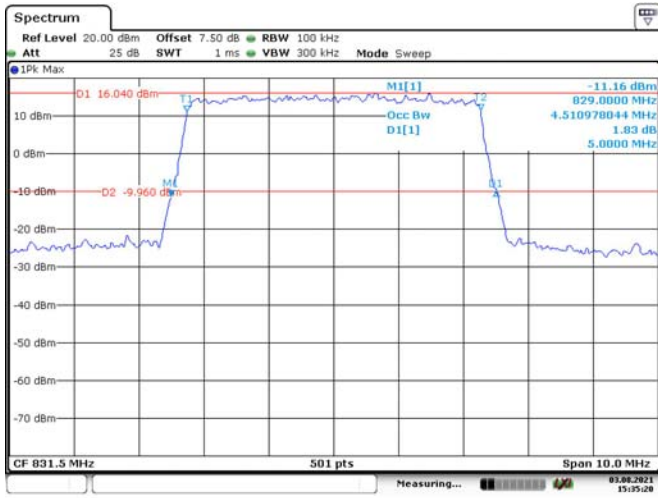

5M, QPSK, Middle Channel