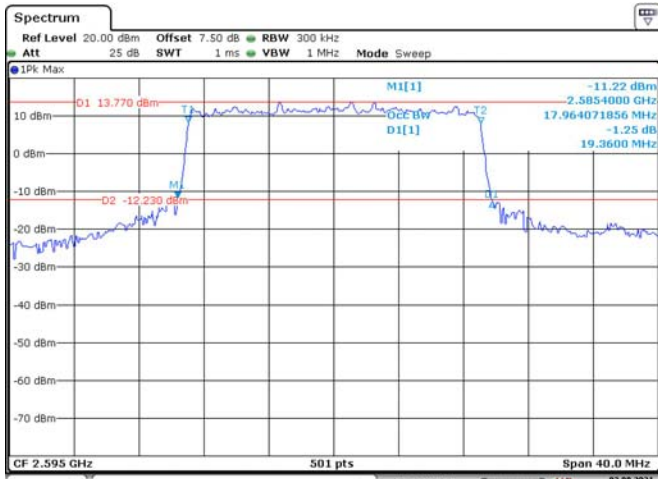

20M, QPSK, Middle Channel

Date: 3.AUG.2021 16:11:40