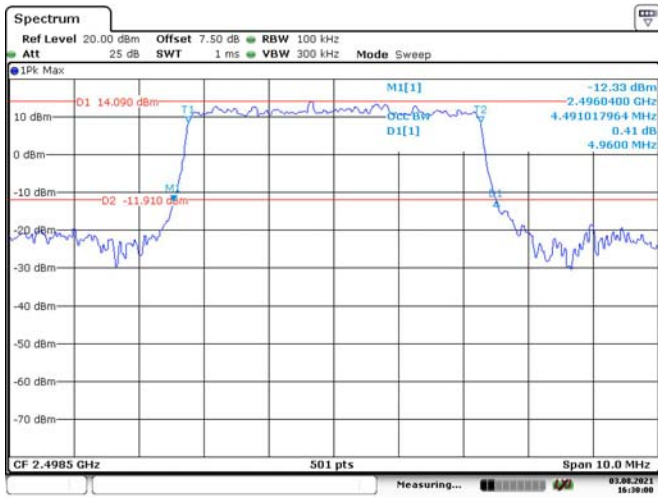

Date: 5.AUG.2021 14:34:55

5M, 16QAM, High Channel

Date: 5.AUG.2021 14:35:28

10M, QPSK, Middle Channel

Date: 5.AUG.2021 14:35:59

10M, 16QAM, Middle Channel

Date: 5.AUG.2021 14:36:38

LTE Band 41:

5M, QPSK, Low Channel

5M, 16QAM, Low Channel

5M, QPSK, Middle Channel

5M, 16QAM, Middle Channel

5M, QPSK, High Channel

5M, 16QAM, High Channel

10M, QPSK, Low Channel

Date: 3.AUG.2021 16:32:52