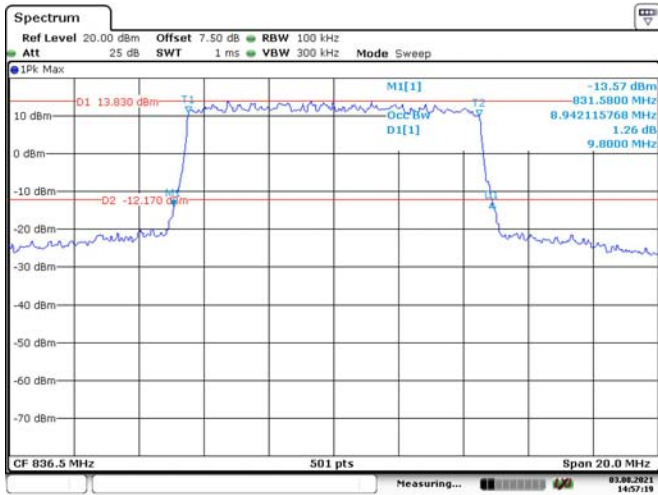

10M, QPSK, Middle Channel