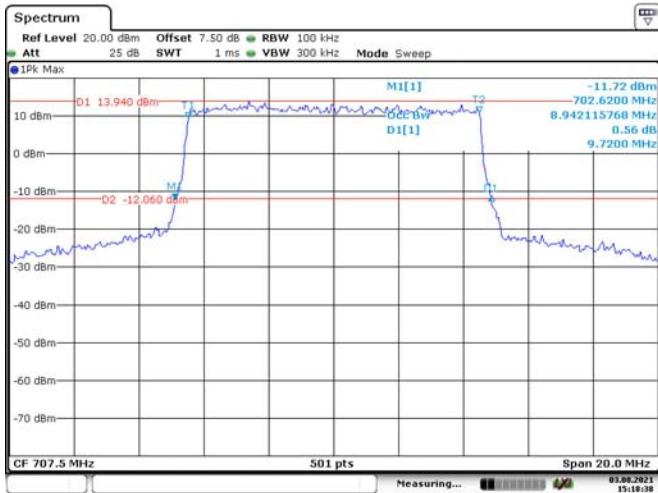

10M, QPSK, Low Channel

Date: 3.AUG.2021 15:17:42

10M, 16QAM, Low Channel

Date: 3.AUG.2021 15:18:10

10M, QPSK, Middle Channel

Date: 3.AUG.2021 15:18:38

10M, 16QAM, Middle Channel

Date: 3.AUG.2021 15:19:03