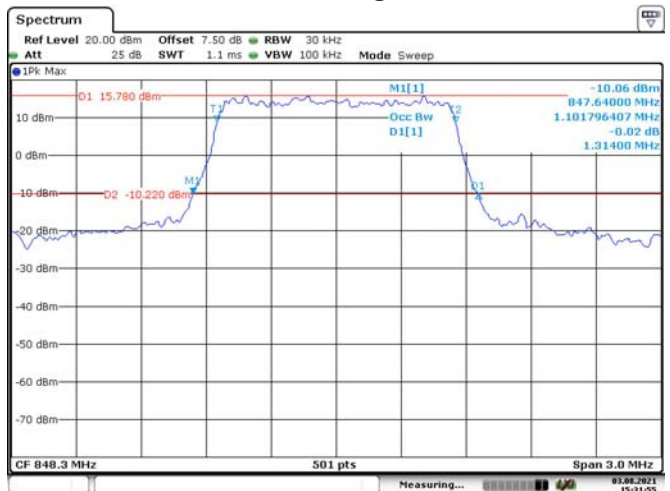

5M, 16QAM, Middle Channel

5M, QPSK, High Channel

5M, 16QAM, High Channel

10M, QPSK, Middle Channel

Date: 3.AUG.2021 15:23:23

10M, 16QAM, Middle Channel

Date: 3.AUG.2021 15:23:57

LTE Band 26:

1.4M, QPSK, Low Channel

Date: 3.AUG.2021 15:30:18

1.4M, 16QAM, Low Channel

Date: 3.AUG.2021 15:30:35

1.4M, QPSK, Middle Channel

Date: 3.AUG.2021 15:30:59

1.4M, 16QAM, Middle Channel

Date: 3.AUG.2021 15:31:17

1.4M, QPSK, High Channel

Date: 3.AUG.2021 15:31:38

1.4M, 16QAM, High Channel

Date: 3.AUG.2021 15:31:55

3M, QPSK, Low Channel

Date: 3.AUG.2021 15:32:20

3M, 16QAM, Low Channel

Date: 3.AUG.2021 15:32:38