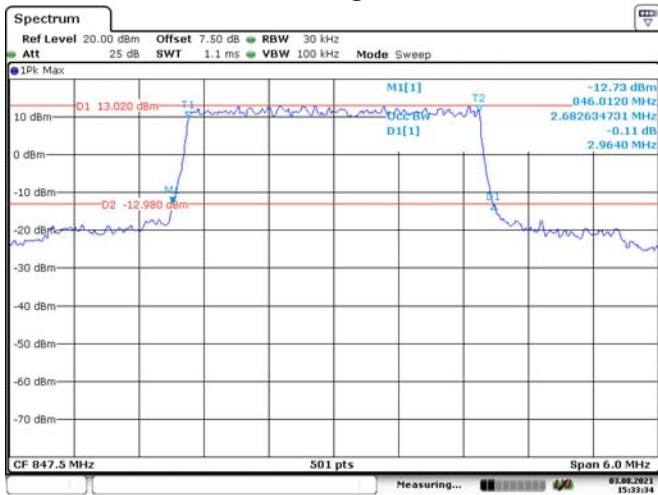

3M, QPSK, Middle Channel

Date: 3.AUG.2021 15:32:16

3M, 16QAM, Middle Channel

Date: 3.AUG.2021 15:33:16

3M, QPSK, High Channel

Date: 3.AUG.2021 15:33:14

3M, 16QAM, High Channel

Date: 3.AUG.2021 15:34:01