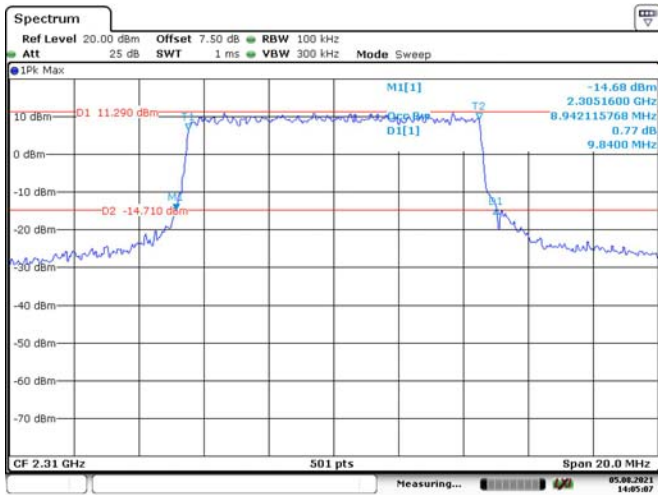

Date: 9.AUG.2021 14:03:30

5M, QPSK, High Channel

Date: 5.AUG.2021 14:04:00

5M, 16QAM, High Channel

Date: 9.AUG.2021 14:04:33

10M, QPSK, Middle Channel

10M, 16QAM, Middle Channel

LTE Band 40 Upper:
5M, QPSK, Low Channel