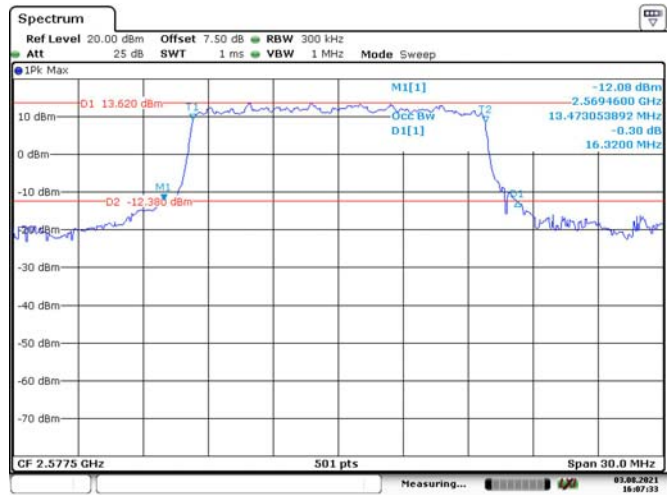

15M, 16QAM, Low Channel

Date: 3.AUG.2021 16:07:33