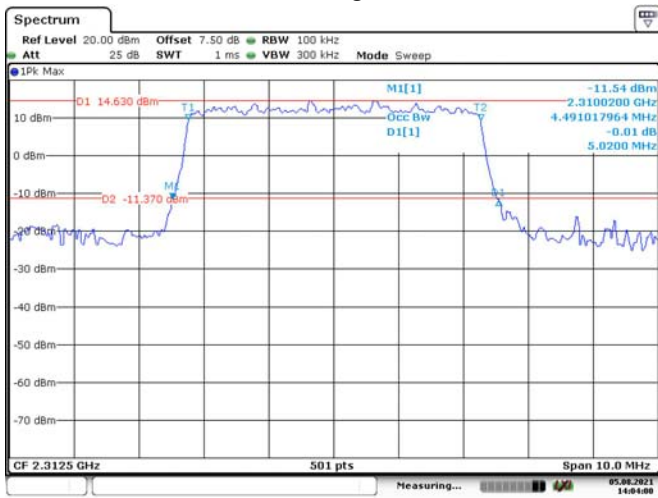

Date: 3.AUG.2021 16:13:27

LTE Band 40 Lower:
5M, QPSK, Low Channel

Date: 5.AUG.2021 14:02:12

5M, 16QAM, Low Channel

Date: 9.AUG.2021 14:02:39

5M, QPSK, Middle Channel

Date: 5.AUG.2021 14:03:06

5M, 16QAM, Middle Channel

Date: 9.AUG.2021 14:03:30

5M, QPSK, High Channel

Date: 5.AUG.2021 14:04:00

5M, 16QAM, High Channel

Date: 9.AUG.2021 14:04:33

10M, QPSK, Middle Channel

10M, 16QAM, Middle Channel

LTE Band 40 Upper:
5M, QPSK, Low Channel