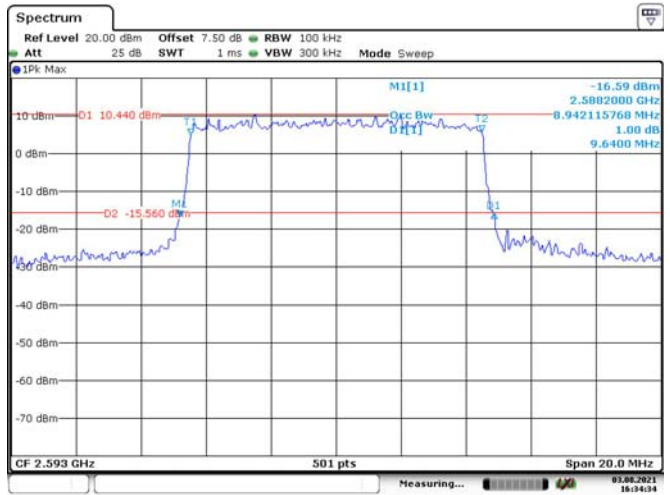

10M, 16QAM, Low Channel

Date: 3.AUG.2021 16:33:32

10M, QPSK, Middle Channel

Date: 3.AUG.2021 16:34:07

10M, 16QAM, Middle Channel

Date: 3.AUG.2021 16:34:35

10M, QPSK, High Channel

Date: 3.AUG.2021 16:35:06