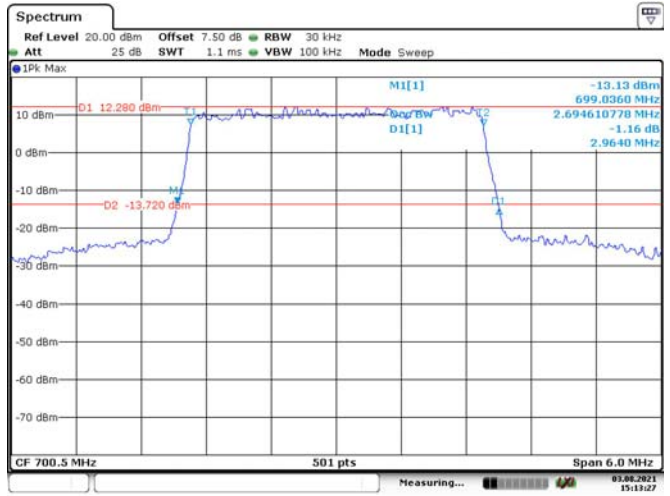

3M, 16QAM, Low Channel

Date: 3.AUG.2021 15:13:28