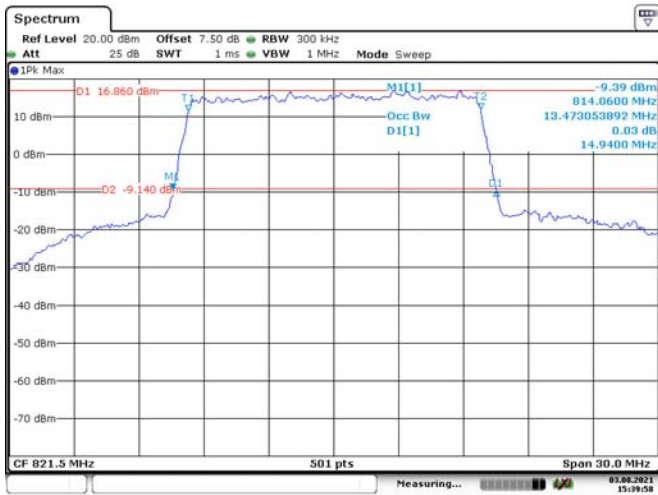

10M, QPSK, Middle Channel

10M, 16QAM, Middle Channel

10M, QPSK, High Channel

10M, 16QAM, High Channel

15M, QPSK, Low Channel

Date: 3.AUG.2021 15:39:59

15M, 16QAM, Low Channel

Date: 3.AUG.2021 15:40:29