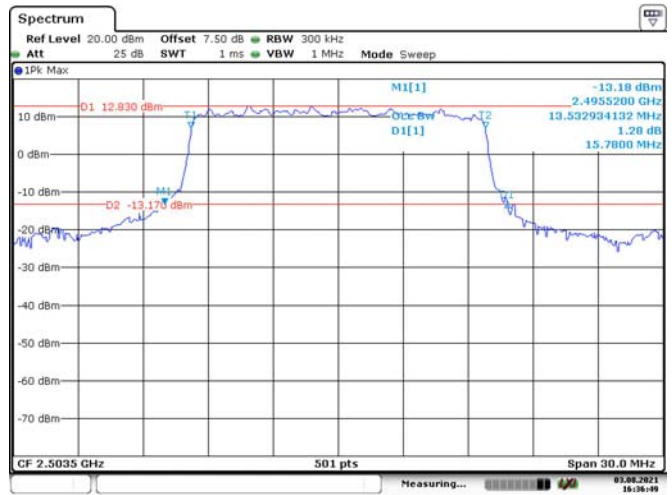

10M, 16QAM, High Channel

Date: 3.AUG.2021 16:35:34

15M, QPSK, Low Channel

Date: 3.AUG.2021 16:36:14

15M, 16QAM, Low Channel

Date: 3.AUG.2021 16:36:50

15M, QPSK, Middle Channel

Date: 3.AUG.2021 16:37:17