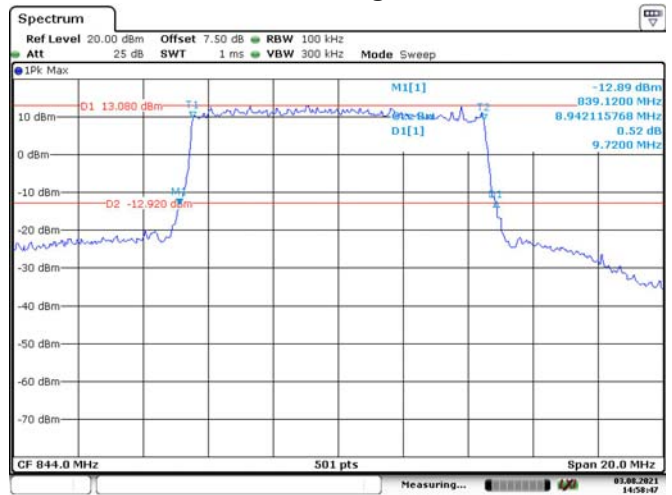

10M, QPSK, High Channel

10M, 16QAM, High Channel

LTE Band 7:

5M, QPSK, Low Channel

Date: 3.AUG.2021 14:59:21

5M, 16QAM, Low Channel

Date: 3.AUG.2021 14:59:54

5M, QPSK, Middle Channel