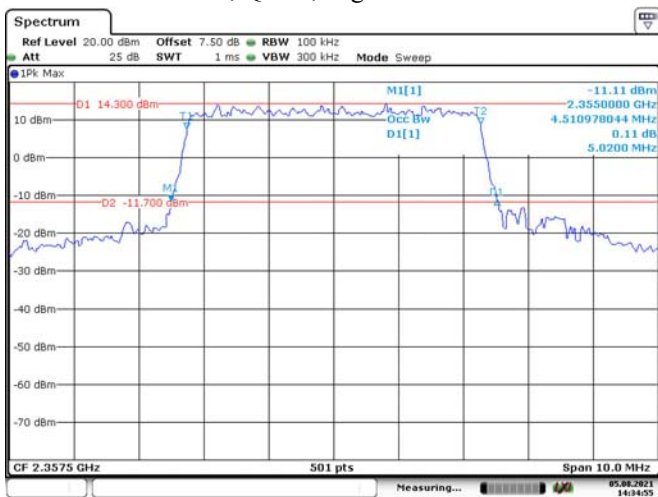

Date: 5.AUG.2021 14:33:10

5M, 16QAM, Low Channel

Date: 5.AUG.2021 14:33:40

5M, QPSK, Middle Channel

Date: 5.AUG.2021 14:34:04

5M, 16QAM, Middle Channel

Date: 5.AUG.2021 14:34:27

5M, QPSK, High Channel

Date: 5.AUG.2021 14:34:55

5M, 16QAM, High Channel

Date: 5.AUG.2021 14:35:28

10M, QPSK, Middle Channel

Date: 5.AUG.2021 14:35:59

10M, 16QAM, Middle Channel

Date: 5.AUG.2021 14:36:38

LTE Band 41: