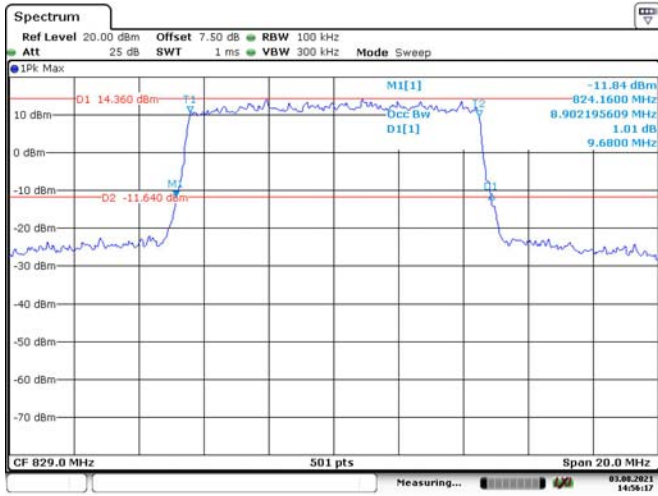

10M, QPSK, Low Channel