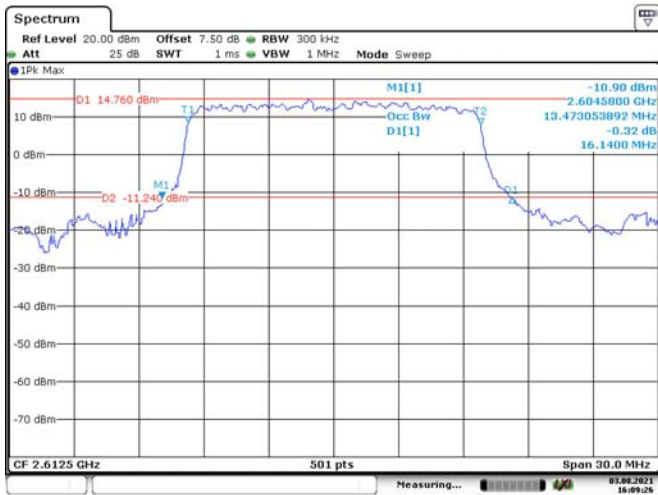

15M, QPSK, High Channel

Date: 3.AUG.2021 16:09:26