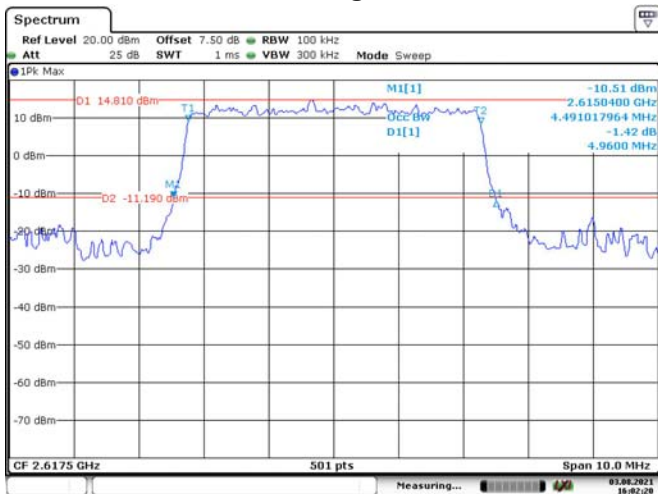

5M, QPSK, High Channel

Date: 3.AUG.2021 16:02:20