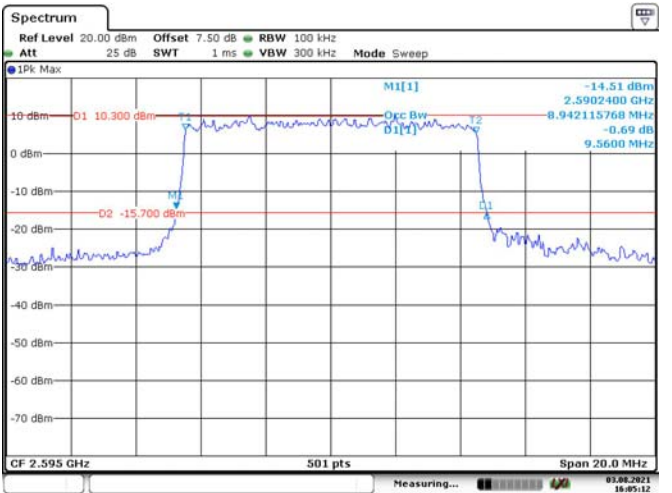

10M, 16QAM, Middle Channel

Date: 3.AUG.2021 16:05:13