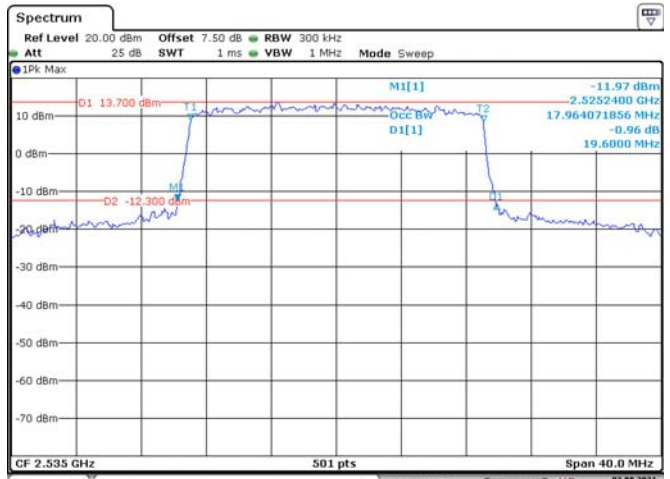

15M, 16QAM, Middle Channel

15M, QPSK, High Channel

15M, 16QAM, High Channel

20M, QPSK, Low Channel

20M, 16QAM, Low Channel

20M, QPSK, Middle Channel

20M, 16QAM, Middle Channel

20M, QPSK, High Channel

20M, 16QAM, High Channel

LTE Band 12:

1.4M, QPSK, Low Channel

Date: 3.AUG.2021 15:10:43

1.4M, 16QAM, Low Channel

Date: 3.AUG.2021 15:11:07

1.4M, QPSK, Middle Channel

Date: 3.AUG.2021 15:11:28