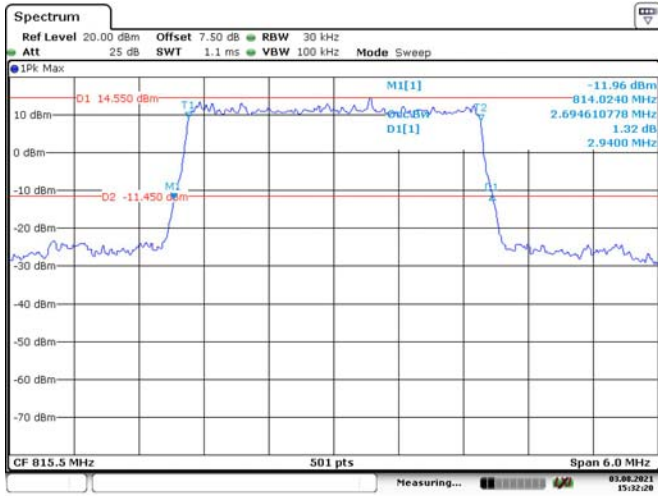

1.4M, QPSK, High Channel

Date: 3.AUG.2021 15:31:38

1.4M, 16QAM, High Channel

Date: 3.AUG.2021 15:31:55

3M, QPSK, Low Channel

Date: 3.AUG.2021 15:32:20

3M, 16QAM, Low Channel

Date: 3.AUG.2021 15:32:38