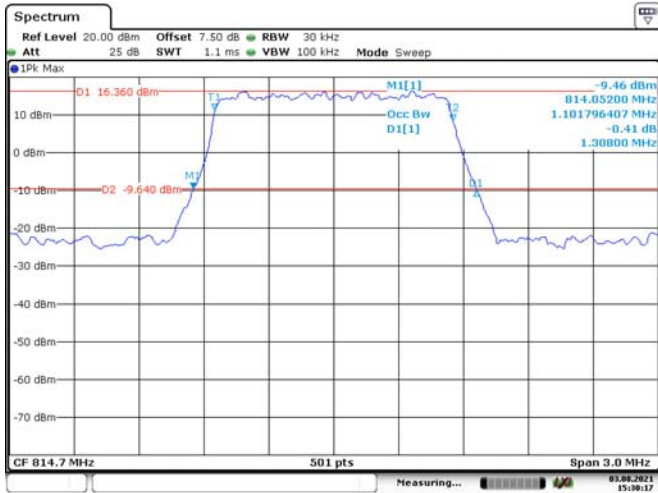

LTE Band 26:

1.4M, QPSK, Low Channel

Date: 3.AUG.2021 15:30:18