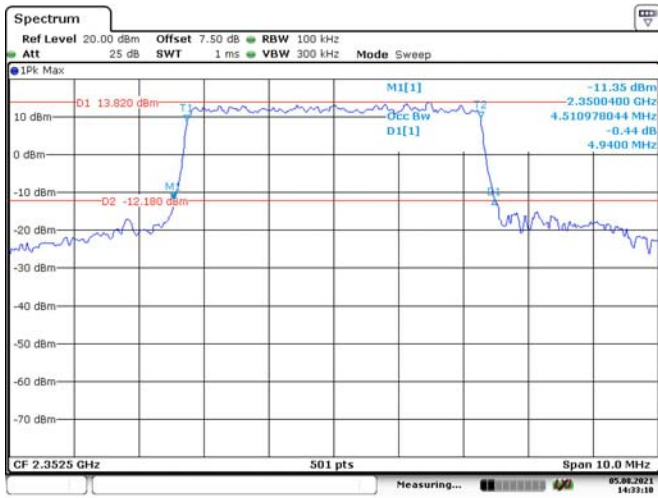

Date: 3.AUG.2021 16:13:27

LTE Band 40 Lower:
5M, QPSK, Low Channel

Date: 5.AUG.2021 14:02:12

5M, 16QAM, Low Channel

Date: 9.AUG.2021 14:02:39

5M, QPSK, Middle Channel

Date: 5.AUG.2021 14:03:06

5M, 16QAM, Middle Channel

Date: 9.AUG.2021 14:03:30

5M, QPSK, High Channel

Date: 5.AUG.2021 14:04:00

5M, 16QAM, High Channel

Date: 9.AUG.2021 14:04:33

10M, QPSK, Middle Channel

10M, 16QAM, Middle Channel

LTE Band 40 Upper:
5M, QPSK, Low Channel