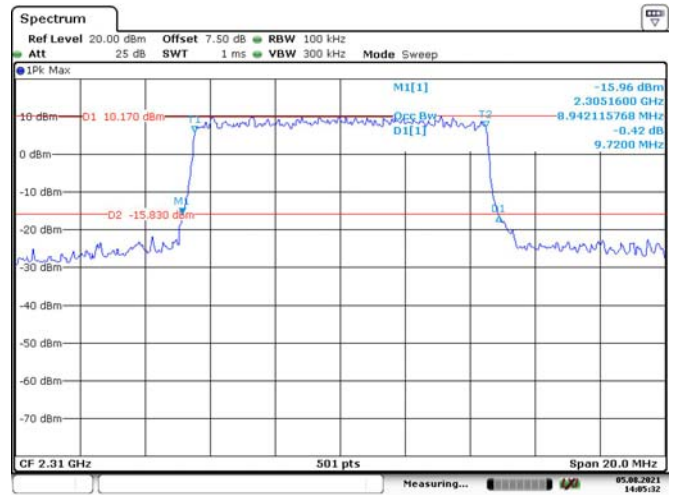

Date: 9.AUG.2021 14:03:30

5M, QPSK, High Channel

Date: 5.AUG.2021 14:04:00

5M, 16QAM, High Channel

Date: 9.AUG.2021 14:04:33

10M, QPSK, Middle Channel

10M, 16QAM, Middle Channel

LTE Band 40 Upper:
5M, QPSK, Low Channel