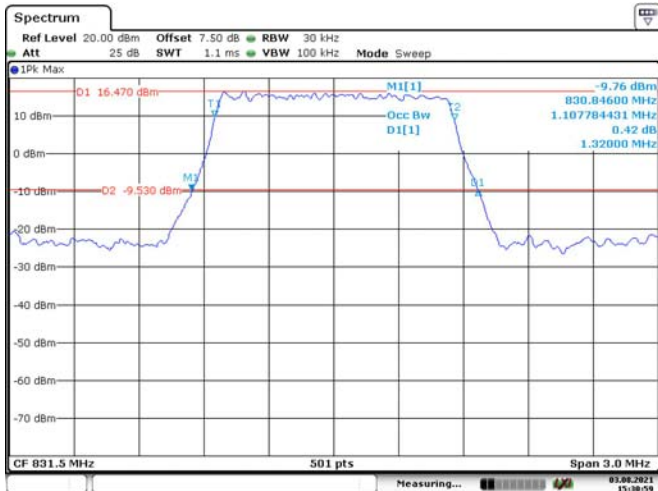

1.4M, QPSK, Low Channel

Date: 3.AUG.2021 15:30:18

1.4M, 16QAM, Low Channel

Date: 3.AUG.2021 15:30:35

1.4M, QPSK, Middle Channel

Date: 3.AUG.2021 15:30:59

1.4M, 16QAM, Middle Channel

Date: 3.AUG.2021 15:31:17