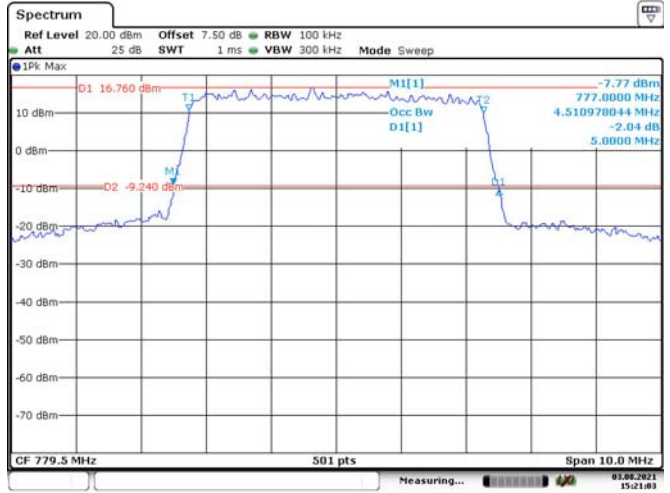

5M, 16QAM, Low Channel