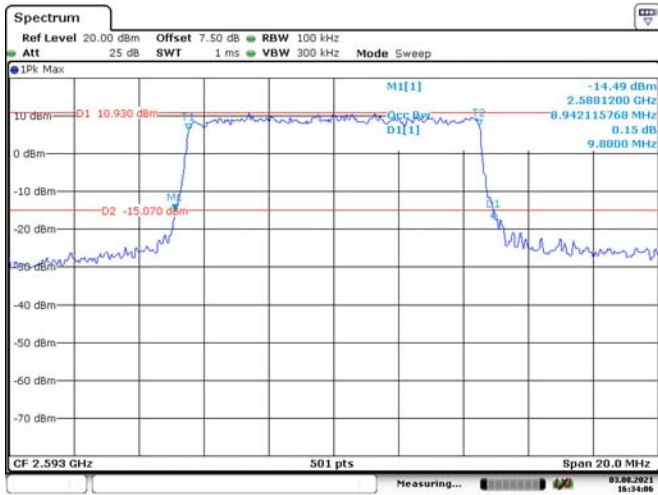

10M, QPSK, Middle Channel

Date: 3.AUG.2021 16:34:07