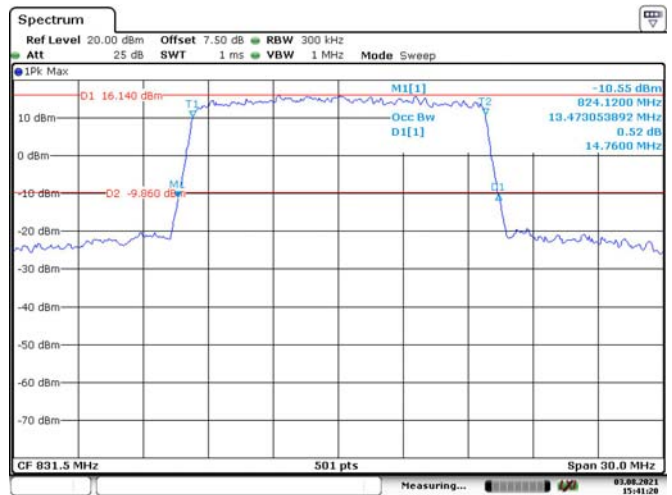

15M, 16QAM, Middle Channel

Date: 3.AUG.2021 15:41:21