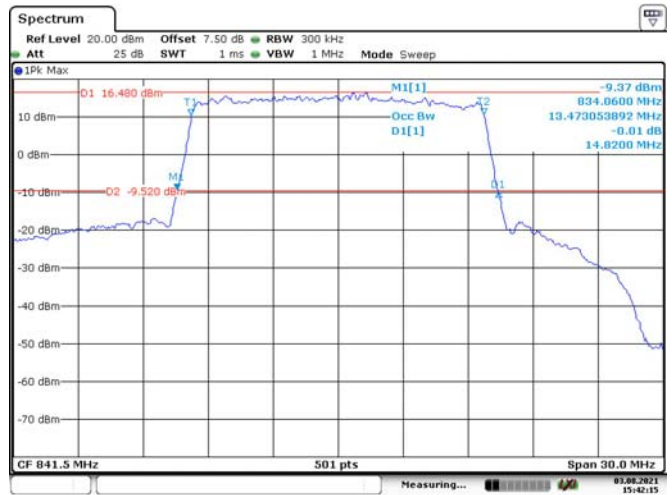

15M, 16QAM, High Channel

Date: 3.AUG.2021 15:42:15