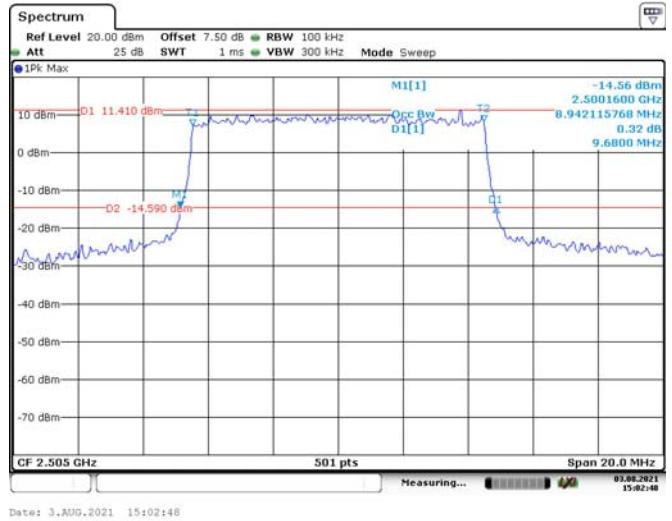

10M, 16QAM, Low Channel