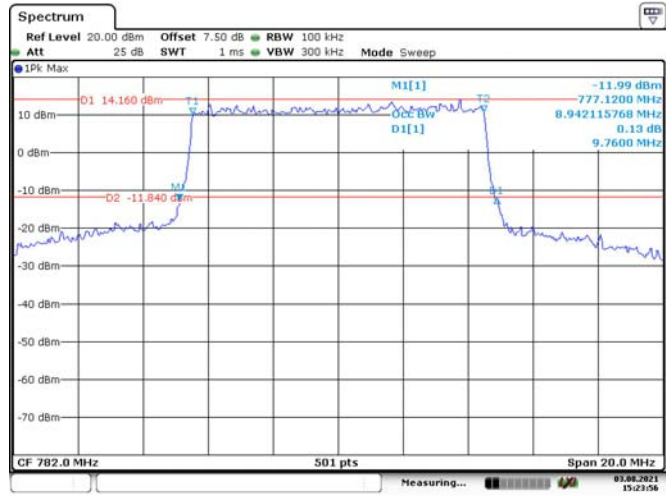

5M, 16QAM, Middle Channel

5M, QPSK, High Channel

5M, 16QAM, High Channel

10M, QPSK, Middle Channel

Date: 3.AUG.2021 15:23:23

10M, 16QAM, Middle Channel

Date: 3.AUG.2021 15:23:57

LTE Band 26: