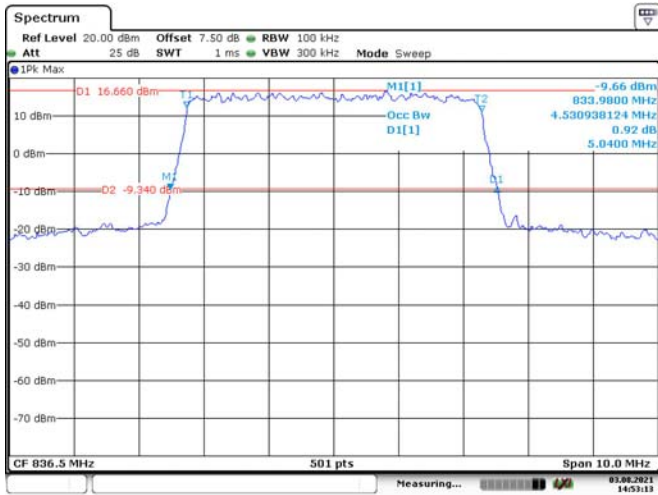

5M, QPSK, Middle Channel

Date: 3.AUG.2021 14:53:13