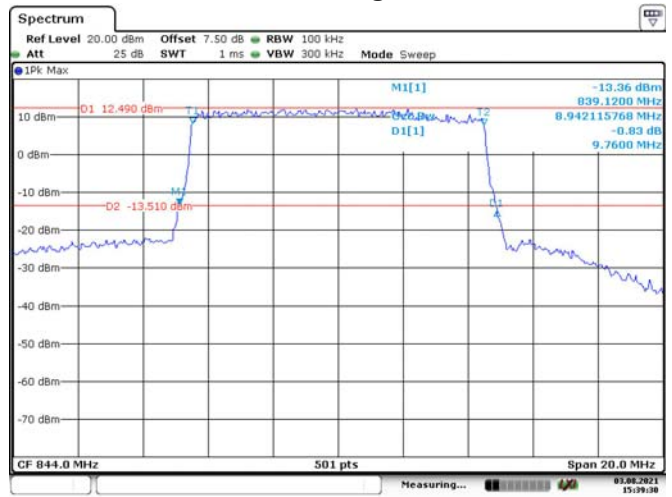

10M, QPSK, Middle Channel

10M, 16QAM, Middle Channel

10M, QPSK, High Channel

10M, 16QAM, High Channel

15M, QPSK, Low Channel

Date: 3.AUG.2021 15:39:59

15M, 16QAM, Low Channel

Date: 3.AUG.2021 15:40:29