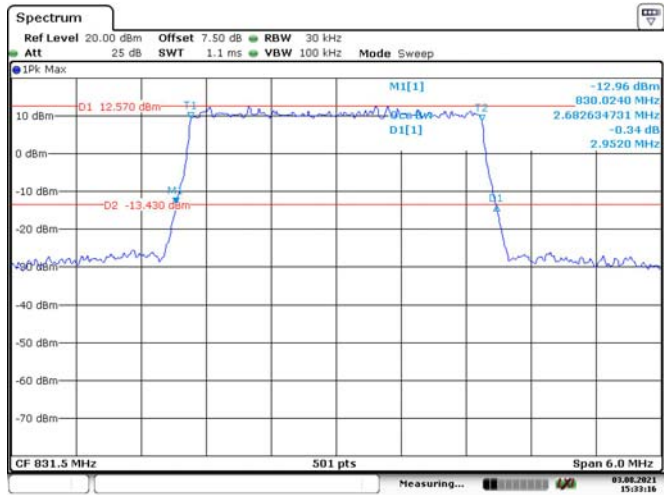

3M, 16QAM, Middle Channel

Date: 3.AUG.2021 15:33:16