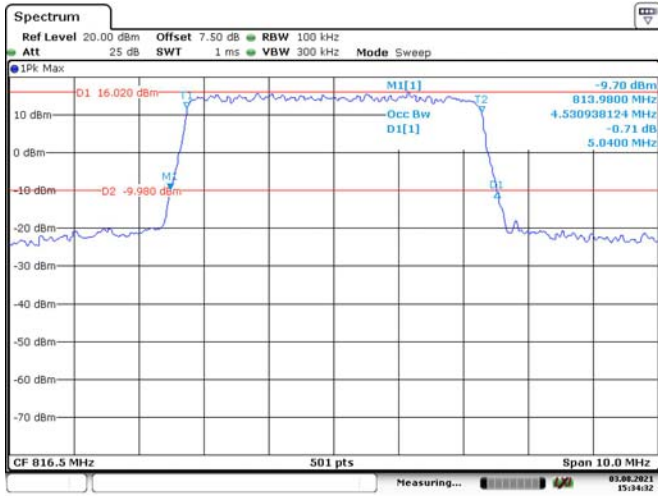

5M, QPSK, Low Channel