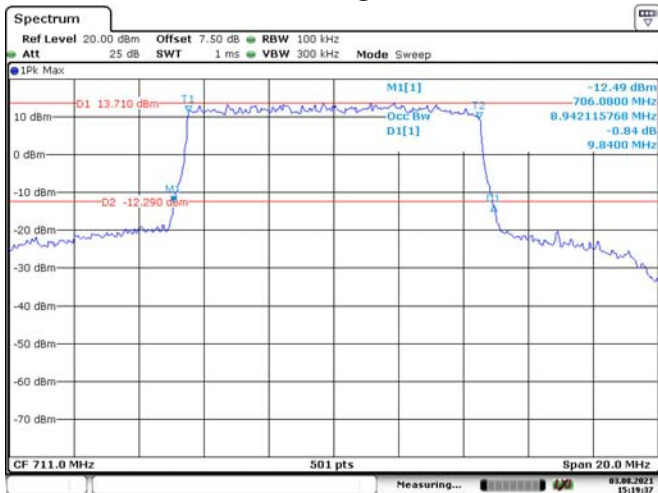

10M, QPSK, High Channel

Date: 3.AUG.2021 15:19:38