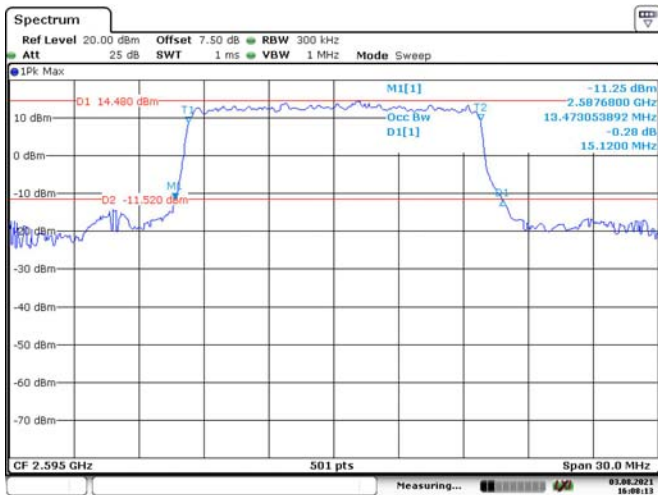

Date: 3.AUG.2021 16:06:18

15M, QPSK, Low Channel

Date: 3.AUG.2021 16:06:57

15M, 16QAM, Low Channel

Date: 3.AUG.2021 16:07:33

15M, QPSK, Middle Channel

Date: 3.AUG.2021 16:08:13

15M, 16QAM, Middle Channel