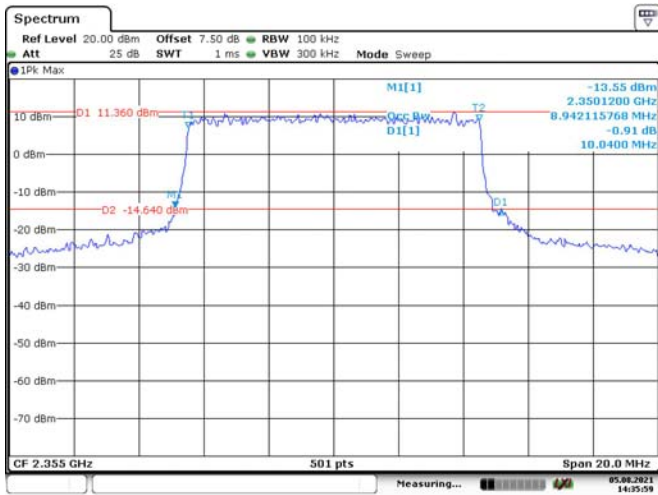

Date: 9.AUG.2021 14:03:30

5M, QPSK, High Channel

Date: 5.AUG.2021 14:04:00

5M, 16QAM, High Channel

Date: 9.AUG.2021 14:04:33

10M, QPSK, Middle Channel

10M, 16QAM, Middle Channel

LTE Band 40 Upper:
5M, QPSK, Low Channel

Date: 5.AUG.2021 14:33:10

5M, 16QAM, Low Channel

Date: 5.AUG.2021 14:33:40

5M, QPSK, Middle Channel

Date: 5.AUG.2021 14:34:04

5M, 16QAM, Middle Channel

Date: 5.AUG.2021 14:34:27

5M, QPSK, High Channel

Date: 5.AUG.2021 14:34:55

5M, 16QAM, High Channel

Date: 5.AUG.2021 14:35:28

10M, QPSK, Middle Channel

Date: 5.AUG.2021 14:35:59

10M, 16QAM, Middle Channel

Date: 5.AUG.2021 14:36:38

LTE Band 41: