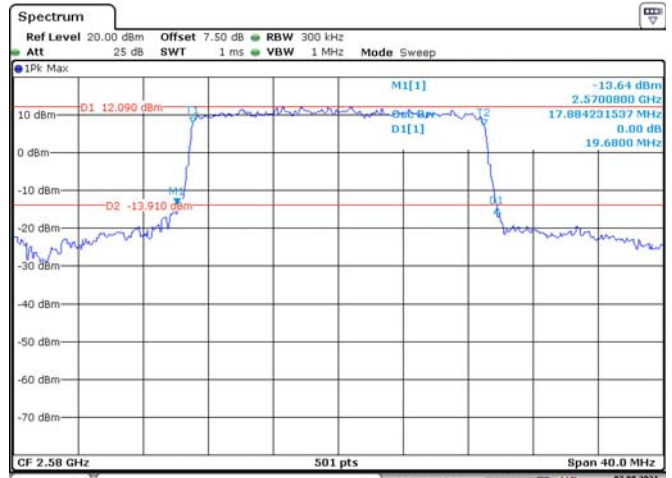

Date: 3.AUG.2021 16:08:49

15M, QPSK, High Channel

Date: 3.AUG.2021 16:09:26

15M, 16QAM, High Channel

Date: 3.AUG.2021 16:10:02

20M, QPSK, Low Channel

Date: 3.AUG.2021 16:10:42

20M, 16QAM, Low Channel