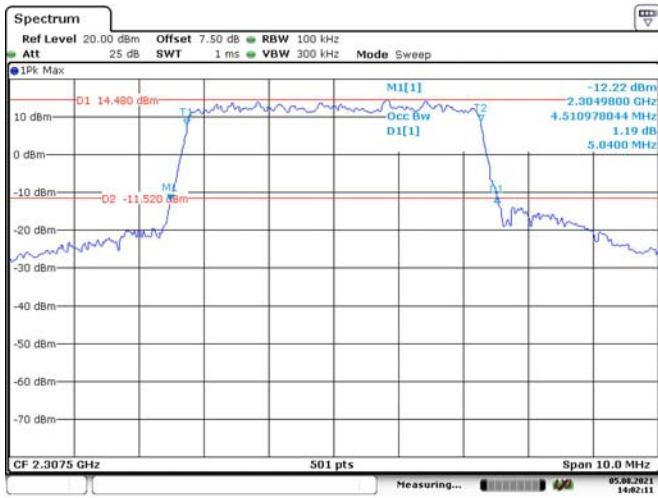

Date: 3.AUG.2021 16:11:09

20M, QPSK, Middle Channel

Date: 3.AUG.2021 16:11:40

20M, 16QAM, Middle Channel

Date: 3.AUG.2021 16:12:17

20M, QPSK, High Channel

Date: 3.AUG.2021 16:12:50

20M, 16QAM, High Channel

Date: 3.AUG.2021 16:13:27

LTE Band 40 Lower:
5M, QPSK, Low Channel

Date: 5.AUG.2021 14:02:12

5M, 16QAM, Low Channel

Date: 9.AUG.2021 14:02:39

5M, QPSK, Middle Channel

Date: 5.AUG.2021 14:03:06

5M, 16QAM, Middle Channel