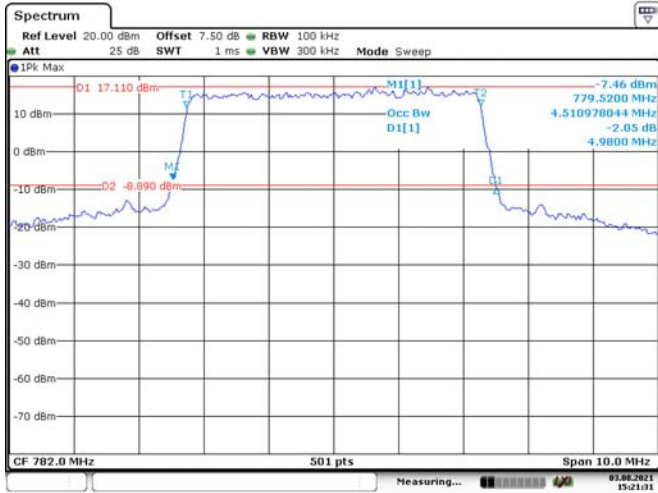

5M, 16QAM, Middle Channel

5M, QPSK, High Channel

5M, 16QAM, High Channel

10M, QPSK, Middle Channel

Date: 3.AUG.2021 15:23:23

10M, 16QAM, Middle Channel

Date: 3.AUG.2021 15:23:57

LTE Band 26: