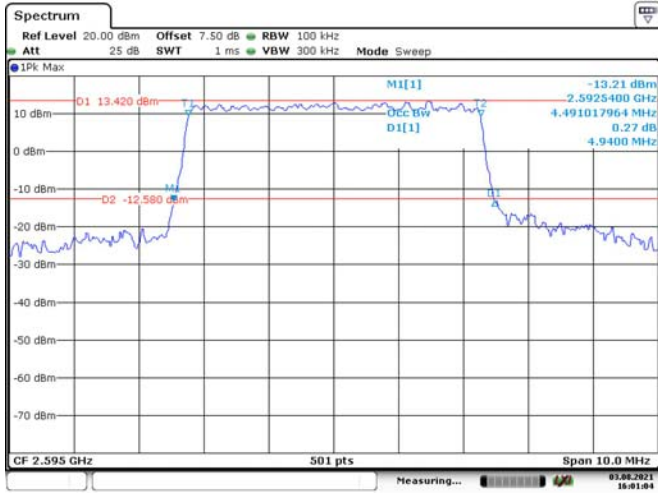

LTE Band 38:

5M, QPSK, Low Channel

Date: 3.AUG.2021 15:59:57

5M, 16QAM, Low Channel

Date: 3.AUG.2021 16:00:27

5M, QPSK, Middle Channel

Date: 3.AUG.2021 16:01:04

5M, 16QAM, Middle Channel