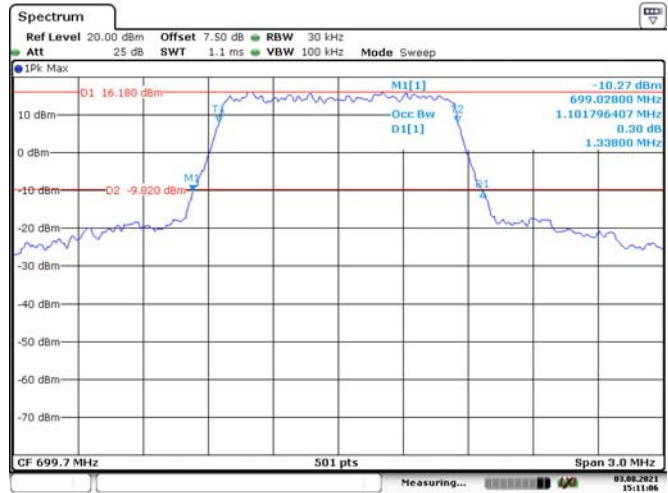

20M, 16QAM, High Channel

LTE Band 12:

1.4M, QPSK, Low Channel

Date: 3.AUG.2021 15:10:43

1.4M, 16QAM, Low Channel

Date: 3.AUG.2021 15:11:07

1.4M, QPSK, Middle Channel

Date: 3.AUG.2021 15:11:28