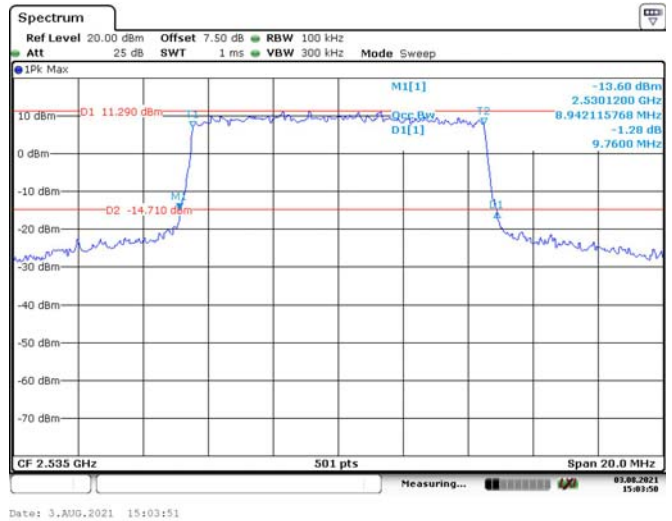

10M, 16QAM, Middle Channel