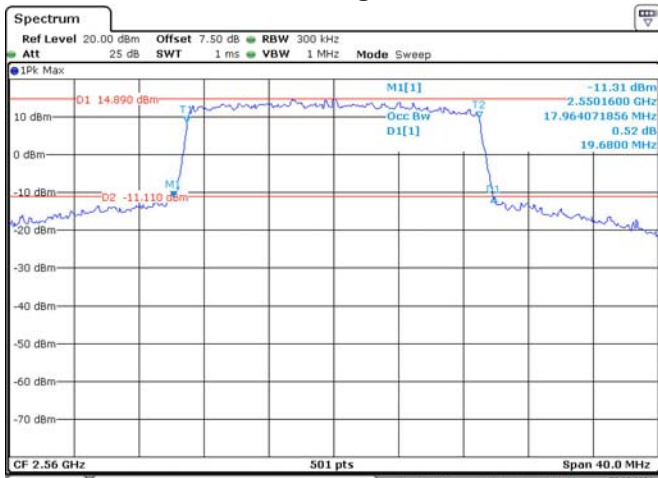

15M, 16QAM, Middle Channel

15M, QPSK, High Channel

15M, 16QAM, High Channel

20M, QPSK, Low Channel

20M, 16QAM, Low Channel

20M, QPSK, Middle Channel

20M, 16QAM, Middle Channel

20M, QPSK, High Channel

20M, 16QAM, High Channel

LTE Band 12:

1.4M, QPSK, Low Channel

Date: 3.AUG.2021 15:10:43

1.4M, 16QAM, Low Channel

Date: 3.AUG.2021 15:11:07

1.4M, QPSK, Middle Channel

Date: 3.AUG.2021 15:11:28