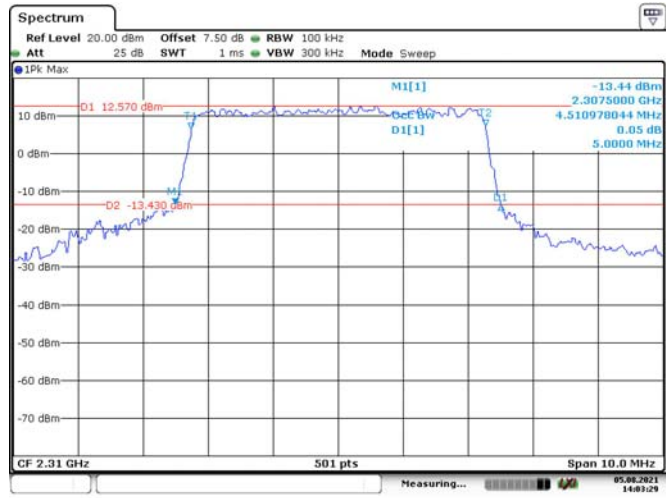

Date: 3.AUG.2021 16:13:27

LTE Band 40 Lower:
5M, QPSK, Low Channel

Date: 5.AUG.2021 14:02:12

5M, 16QAM, Low Channel

Date: 9.AUG.2021 14:02:39

5M, QPSK, Middle Channel

Date: 5.AUG.2021 14:03:06

5M, 16QAM, Middle Channel

Date: 9.AUG.2021 14:03:30

5M, QPSK, High Channel

Date: 5.AUG.2021 14:04:00

5M, 16QAM, High Channel

Date: 9.AUG.2021 14:04:33

10M, QPSK, Middle Channel

10M, 16QAM, Middle Channel

LTE Band 40 Upper:
5M, QPSK, Low Channel