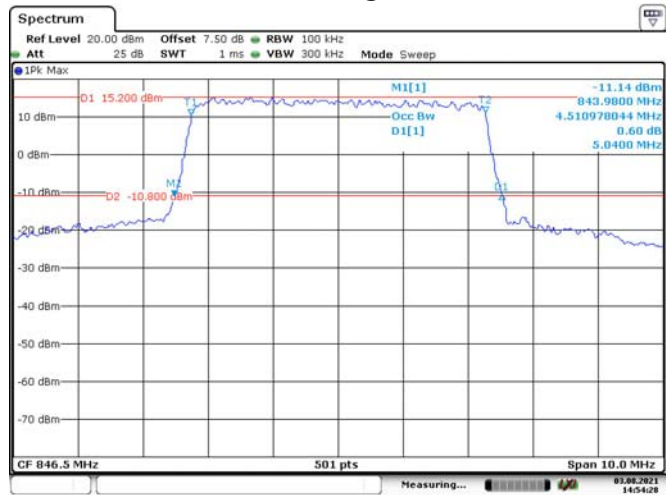

5M, 16QAM, High Channel

Date: 3.AUG.2021 14:54:28