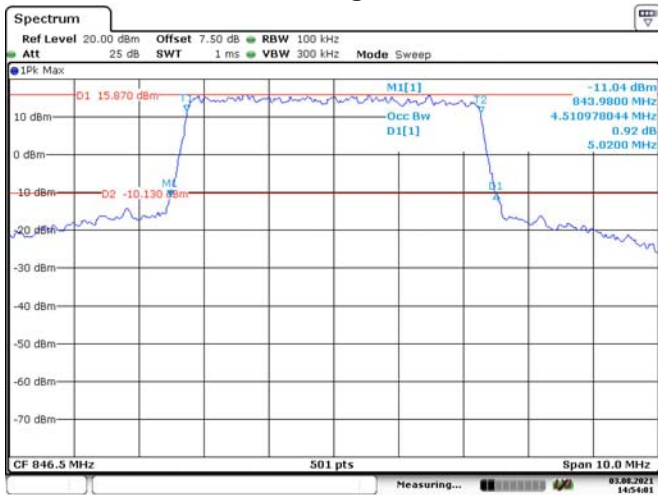

5M, QPSK, High Channel

Date: 3.AUG.2021 14:54:01