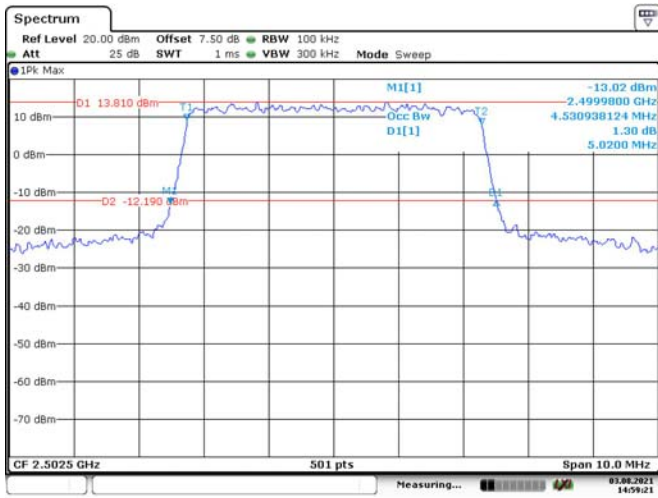

10M, QPSK, High Channel

10M, 16QAM, High Channel

LTE Band 7:

5M, QPSK, Low Channel

Date: 3.AUG.2021 14:59:21

5M, 16QAM, Low Channel

Date: 3.AUG.2021 14:59:54

5M, QPSK, Middle Channel