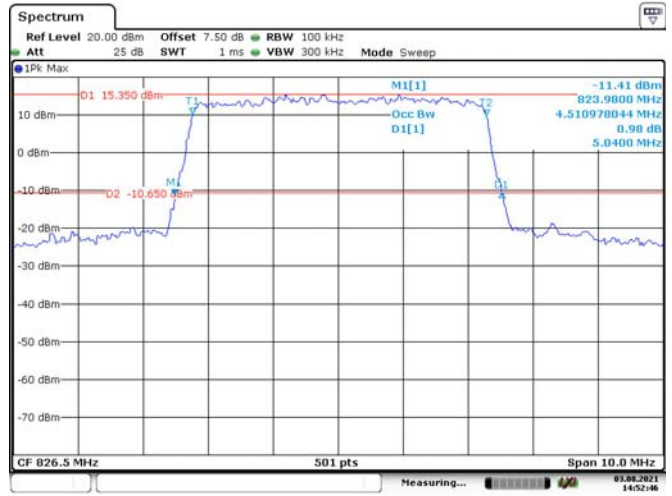

5M, 16QAM, Low Channel

Date: 3.AUG.2021 14:52:46