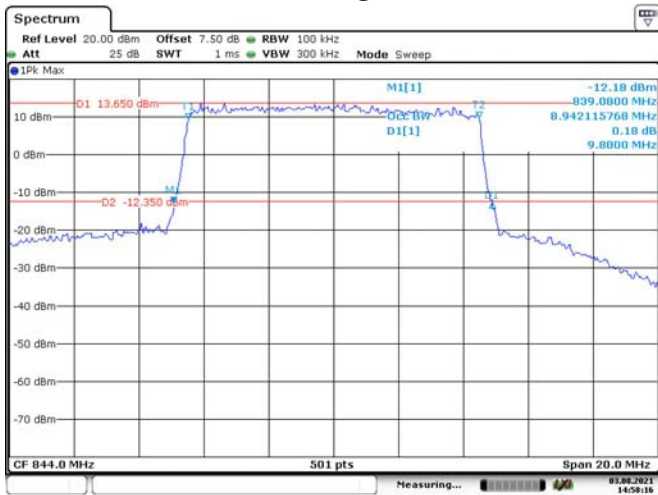

10M, QPSK, High Channel

10M, 16QAM, High Channel

LTE Band 7:

5M, QPSK, Low Channel

Date: 3.AUG.2021 14:59:21

5M, 16QAM, Low Channel

Date: 3.AUG.2021 14:59:54

5M, QPSK, Middle Channel