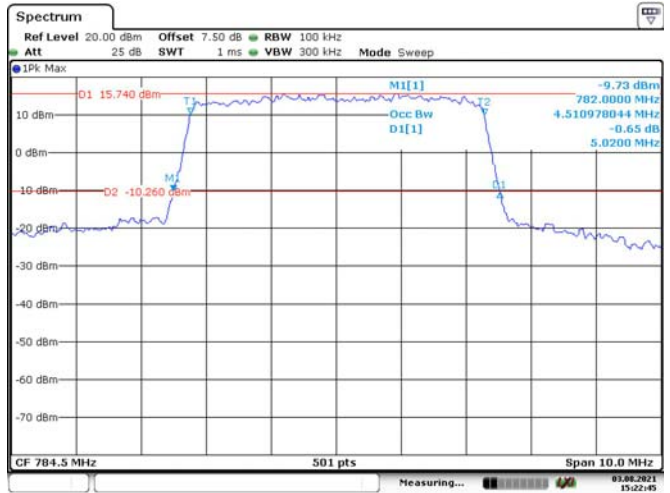

5M, 16QAM, Middle Channel

5M, QPSK, High Channel

5M, 16QAM, High Channel

10M, QPSK, Middle Channel

Date: 3.AUG.2021 15:23:23

10M, 16QAM, Middle Channel

Date: 3.AUG.2021 15:23:57

LTE Band 26: