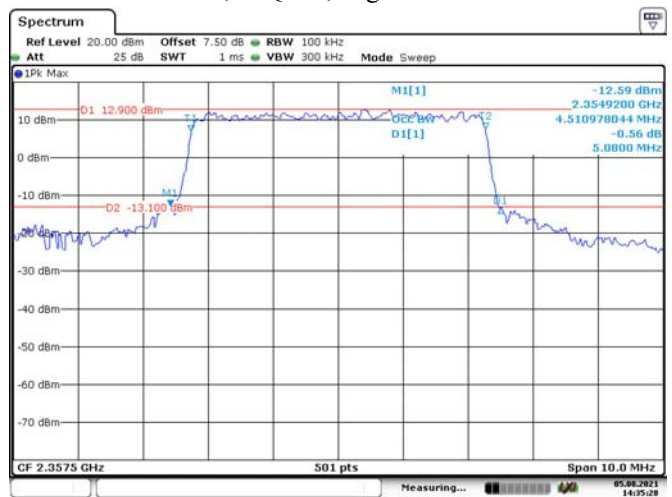

Date: 9.AUG.2021 14:03:30

5M, QPSK, High Channel

Date: 5.AUG.2021 14:04:00

5M, 16QAM, High Channel

Date: 9.AUG.2021 14:04:33

10M, QPSK, Middle Channel

10M, 16QAM, Middle Channel

LTE Band 40 Upper:
5M, QPSK, Low Channel

Date: 5.AUG.2021 14:33:10

5M, 16QAM, Low Channel

Date: 5.AUG.2021 14:33:40

5M, QPSK, Middle Channel

Date: 5.AUG.2021 14:34:04

5M, 16QAM, Middle Channel

Date: 5.AUG.2021 14:34:27

5M, QPSK, High Channel

Date: 5.AUG.2021 14:34:55

5M, 16QAM, High Channel

Date: 5.AUG.2021 14:35:28

10M, QPSK, Middle Channel

Date: 5.AUG.2021 14:35:59

10M, 16QAM, Middle Channel

Date: 5.AUG.2021 14:36:38

LTE Band 41: