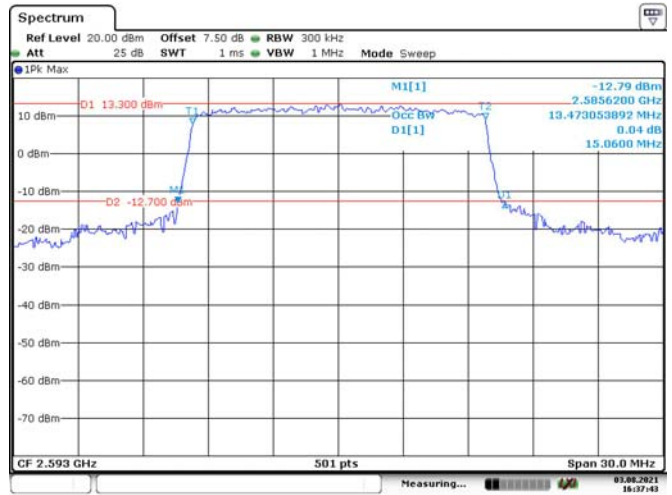

15M, 16QAM, Middle Channel

Date: 3.AUG.2021 16:37:44