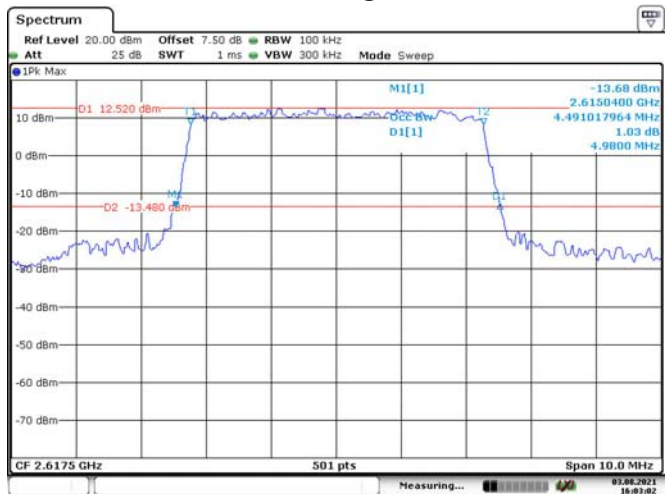

5M, 16QAM, High Channel

Date: 3.AUG.2021 16:03:03