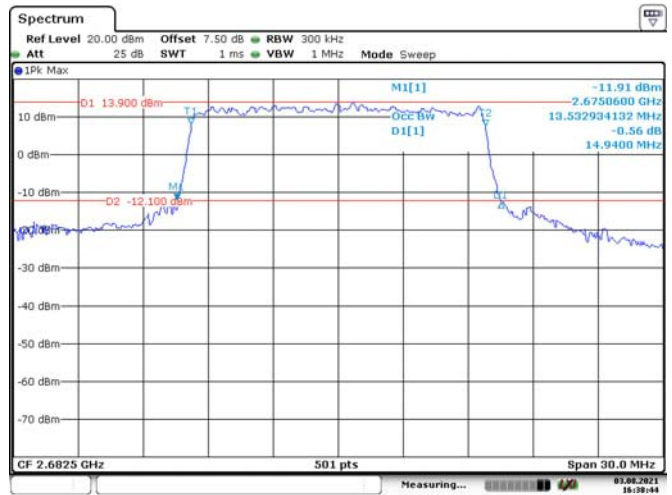

15M, 16QAM, Middle Channel

Date: 3.AUG.2021 16:37:44

15M, QPSK, High Channel

Date: 3.AUG.2021 16:38:14

15M, 16QAM, High Channel

Date: 3.AUG.2021 16:38:44