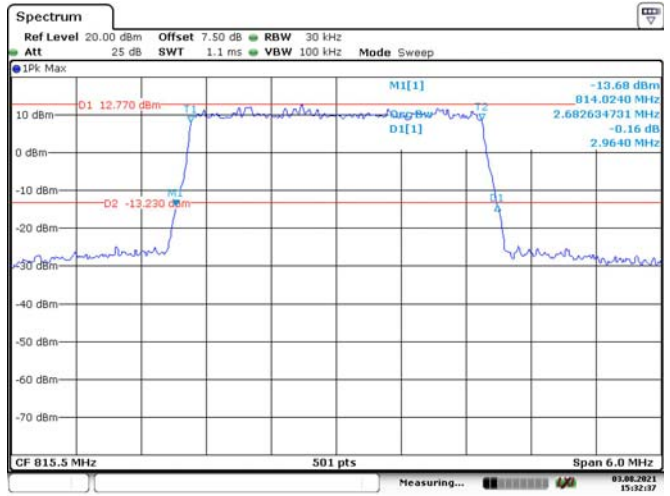

1.4M, QPSK, High Channel

Date: 3.AUG.2021 15:31:38

1.4M, 16QAM, High Channel

Date: 3.AUG.2021 15:31:55

3M, QPSK, Low Channel

Date: 3.AUG.2021 15:32:20

3M, 16QAM, Low Channel

Date: 3.AUG.2021 15:32:38