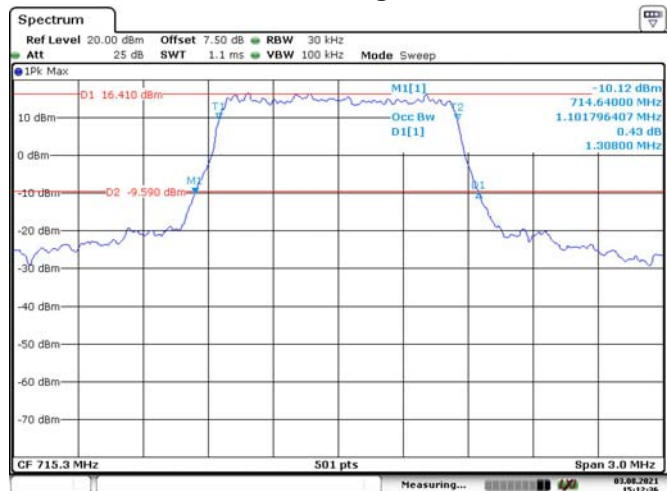

20M, 16QAM, High Channel

LTE Band 12:

1.4M, QPSK, Low Channel

Date: 3.AUG.2021 15:10:43

1.4M, 16QAM, Low Channel

Date: 3.AUG.2021 15:11:07

1.4M, QPSK, Middle Channel

Date: 3.AUG.2021 15:11:28

1.4M, 16QAM, Middle Channel

Date: 3.AUG.2021 15:11:58

1.4M, QPSK, High Channel

Date: 3.AUG.2021 15:12:16

1.4M, 16QAM, High Channel

Date: 3.AUG.2021 15:12:36

3M, QPSK, Low Channel

Date: 3.AUG.2021 15:13:04