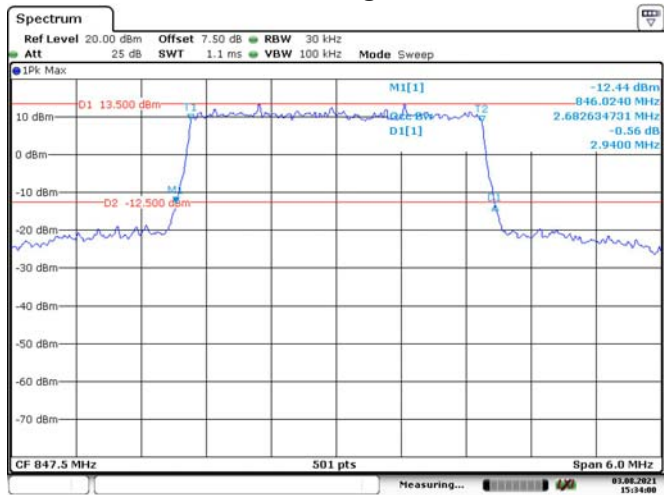

3M, QPSK, Middle Channel

Date: 3.AUG.2021 15:32:16

3M, 16QAM, Middle Channel

Date: 3.AUG.2021 15:33:16

3M, QPSK, High Channel

Date: 3.AUG.2021 15:33:14

3M, 16QAM, High Channel

Date: 3.AUG.2021 15:34:01