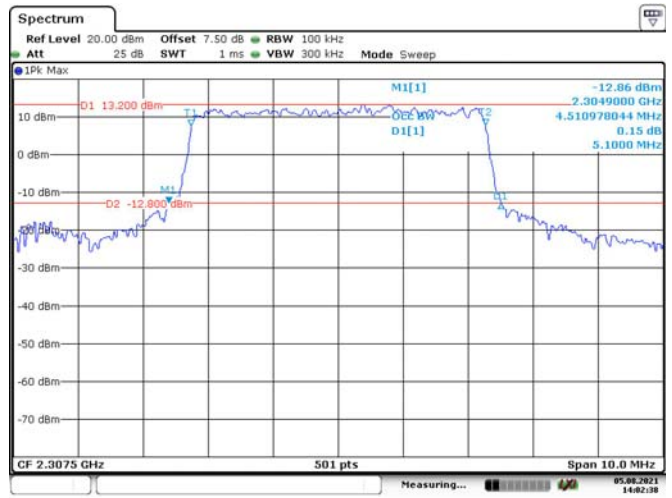

Date: 3.AUG.2021 16:11:09

20M, QPSK, Middle Channel

Date: 3.AUG.2021 16:11:40

20M, 16QAM, Middle Channel

Date: 3.AUG.2021 16:12:17

20M, QPSK, High Channel

Date: 3.AUG.2021 16:12:50

20M, 16QAM, High Channel

Date: 3.AUG.2021 16:13:27

LTE Band 40 Lower:
5M, QPSK, Low Channel

Date: 5.AUG.2021 14:02:12

5M, 16QAM, Low Channel

Date: 9.AUG.2021 14:02:39

5M, QPSK, Middle Channel

Date: 5.AUG.2021 14:03:06

5M, 16QAM, Middle Channel