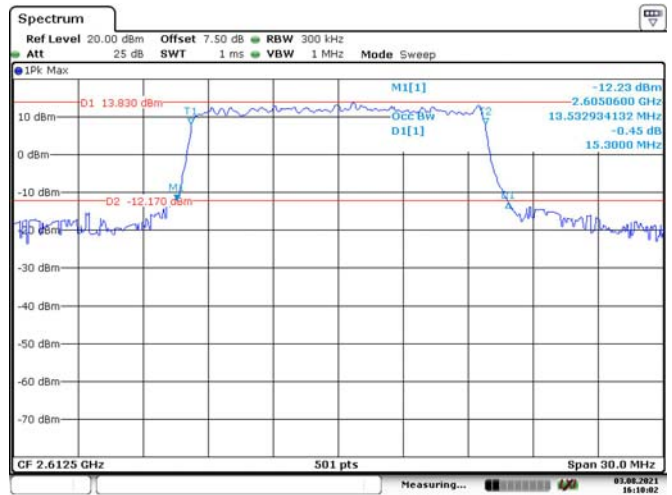

15M, 16QAM, High Channel

Date: 3.AUG.2021 16:10:02