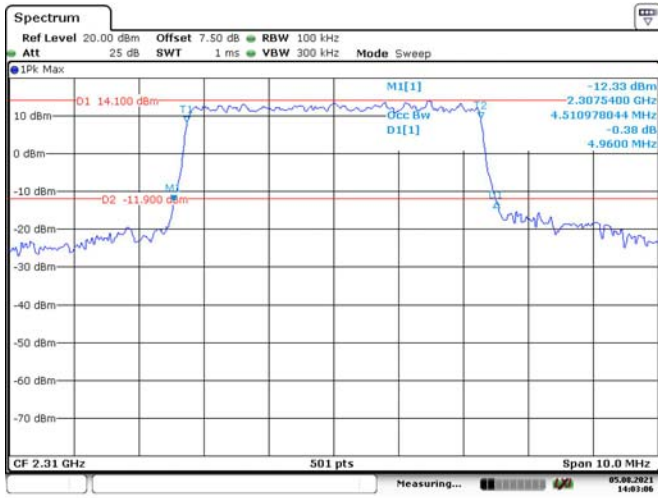

Date: 3.AUG.2021 16:13:27

LTE Band 40 Lower:
5M, QPSK, Low Channel

Date: 5.AUG.2021 14:02:12

5M, 16QAM, Low Channel

Date: 9.AUG.2021 14:02:39

5M, QPSK, Middle Channel

Date: 5.AUG.2021 14:03:06

5M, 16QAM, Middle Channel

Date: 9.AUG.2021 14:03:30

5M, QPSK, High Channel

Date: 5.AUG.2021 14:04:00

5M, 16QAM, High Channel

Date: 9.AUG.2021 14:04:33

10M, QPSK, Middle Channel

10M, 16QAM, Middle Channel

LTE Band 40 Upper:
5M, QPSK, Low Channel