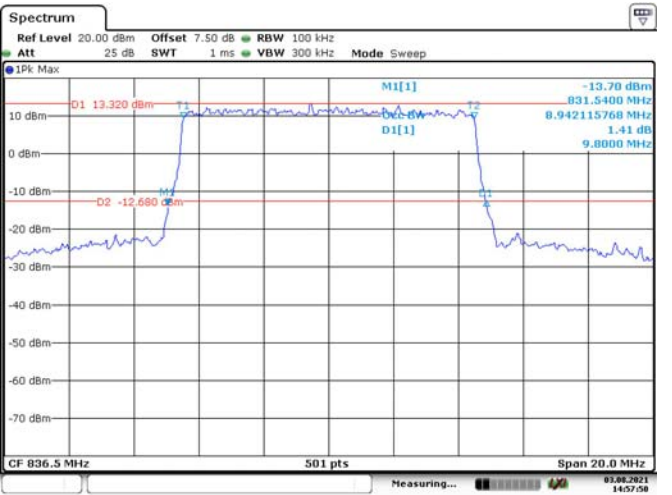

10M, QPSK, High Channel

10M, 16QAM, High Channel

LTE Band 7:

5M, QPSK, Low Channel

Date: 3.AUG.2021 14:59:21

5M, 16QAM, Low Channel

Date: 3.AUG.2021 14:59:54

5M, QPSK, Middle Channel