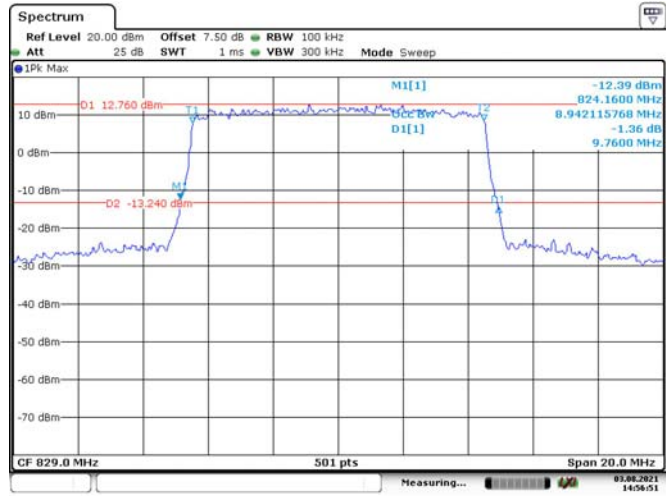

10M, 16QAM, Low Channel