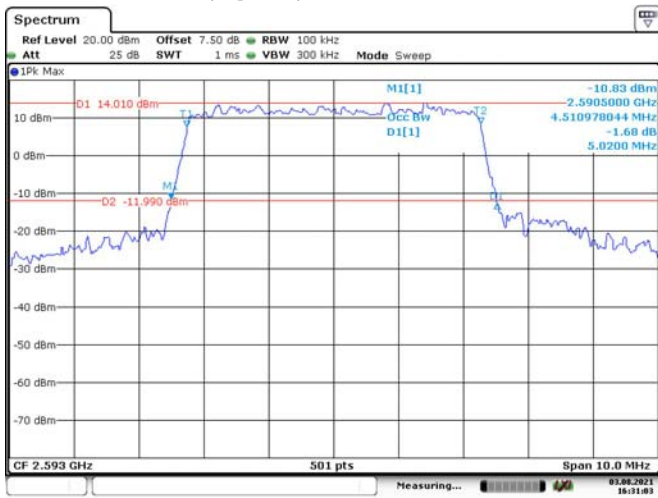

Date: 5.AUG.2021 14:34:55

5M, 16QAM, High Channel

Date: 5.AUG.2021 14:35:28

10M, QPSK, Middle Channel

Date: 5.AUG.2021 14:35:59

10M, 16QAM, Middle Channel

Date: 5.AUG.2021 14:36:38

LTE Band 41:

5M, QPSK, Low Channel

5M, 16QAM, Low Channel

5M, QPSK, Middle Channel

5M, 16QAM, Middle Channel

5M, QPSK, High Channel

5M, 16QAM, High Channel

10M, QPSK, Low Channel

Date: 3.AUG.2021 16:32:52