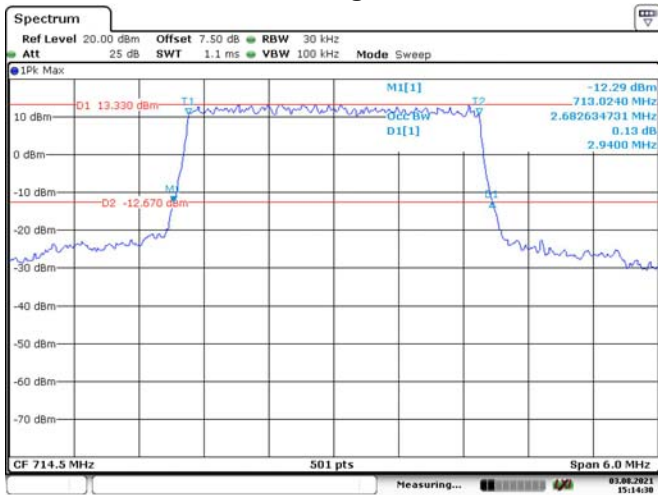

3M, QPSK, High Channel

Date: 3.AUG.2021 15:14:31