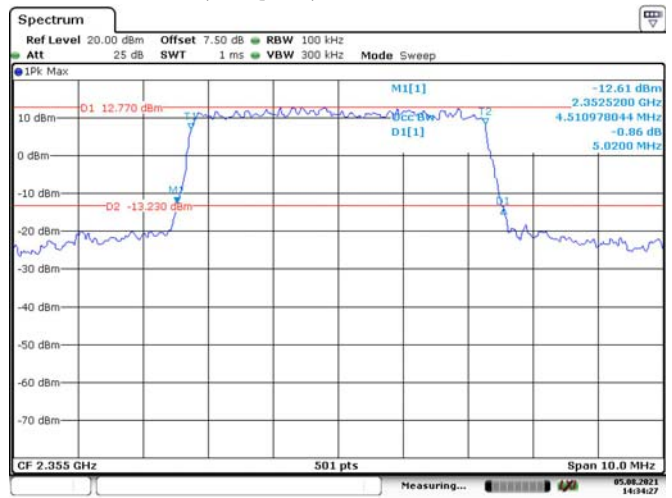

Date: 9.AUG.2021 14:03:30

5M, QPSK, High Channel

Date: 5.AUG.2021 14:04:00

5M, 16QAM, High Channel

Date: 9.AUG.2021 14:04:33

10M, QPSK, Middle Channel

10M, 16QAM, Middle Channel

LTE Band 40 Upper:
5M, QPSK, Low Channel

Date: 5.AUG.2021 14:33:10

5M, 16QAM, Low Channel

Date: 5.AUG.2021 14:33:40

5M, QPSK, Middle Channel

Date: 5.AUG.2021 14:34:04

5M, 16QAM, Middle Channel

Date: 5.AUG.2021 14:34:27

5M, QPSK, High Channel

Date: 5.AUG.2021 14:34:55

5M, 16QAM, High Channel

Date: 5.AUG.2021 14:35:28

10M, QPSK, Middle Channel

Date: 5.AUG.2021 14:35:59

10M, 16QAM, Middle Channel

Date: 5.AUG.2021 14:36:38

LTE Band 41: