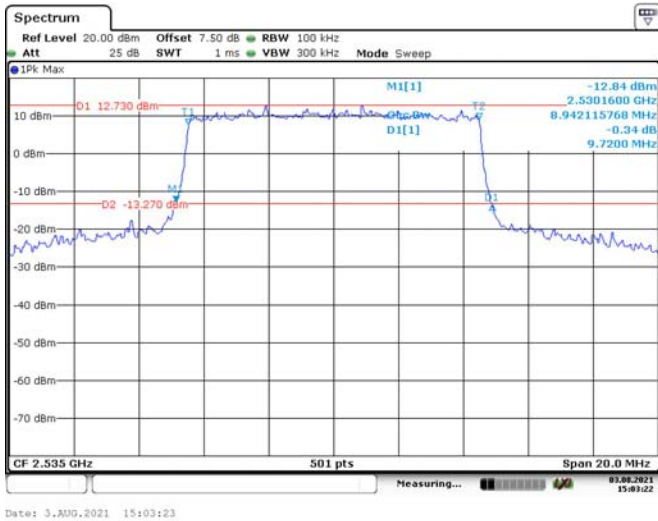

10M, QPSK, Middle Channel