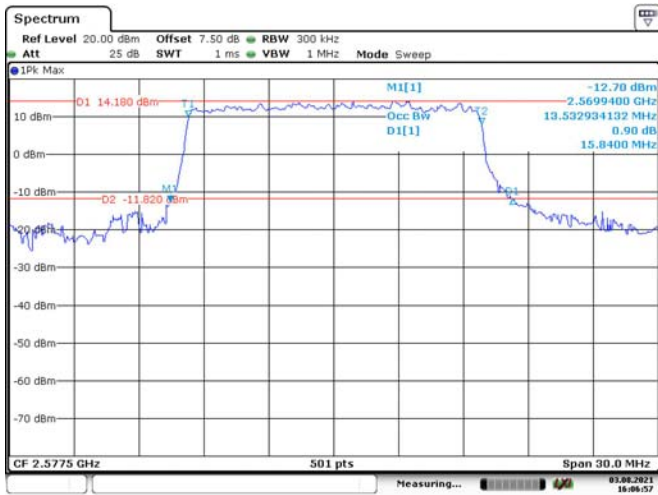

15M, QPSK, Low Channel

Date: 3.AUG.2021 16:06:57