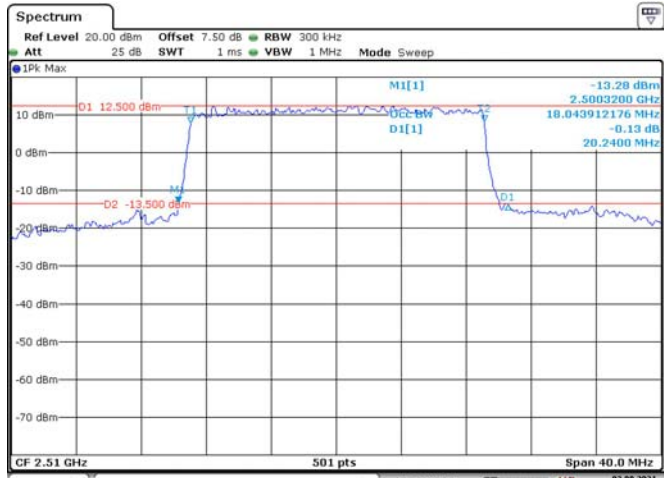

15M, 16QAM, Middle Channel

15M, QPSK, High Channel

15M, 16QAM, High Channel

20M, QPSK, Low Channel

20M, 16QAM, Low Channel

20M, QPSK, Middle Channel

20M, 16QAM, Middle Channel

20M, QPSK, High Channel

20M, 16QAM, High Channel

LTE Band 12:

1.4M, QPSK, Low Channel

Date: 3.AUG.2021 15:10:43

1.4M, 16QAM, Low Channel

Date: 3.AUG.2021 15:11:07

1.4M, QPSK, Middle Channel

Date: 3.AUG.2021 15:11:28