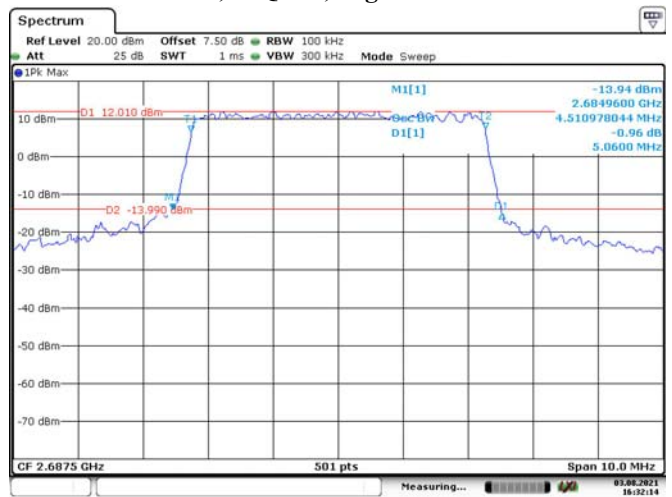

Date: 5.AUG.2021 14:34:55

5M, 16QAM, High Channel

Date: 5.AUG.2021 14:35:28

10M, QPSK, Middle Channel

Date: 5.AUG.2021 14:35:59

10M, 16QAM, Middle Channel

Date: 5.AUG.2021 14:36:38

LTE Band 41:

5M, QPSK, Low Channel

5M, 16QAM, Low Channel

5M, QPSK, Middle Channel

5M, 16QAM, Middle Channel

5M, QPSK, High Channel

5M, 16QAM, High Channel

10M, QPSK, Low Channel

Date: 3.AUG.2021 16:32:52