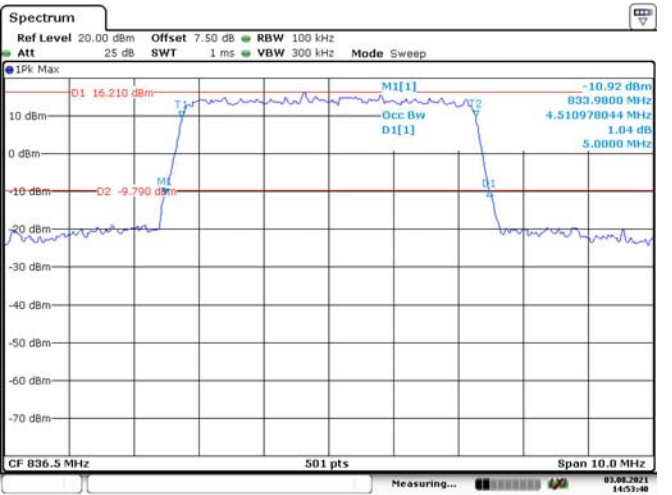

5M, 16QAM, Middle Channel

Date: 3.AUG.2021 14:53:40