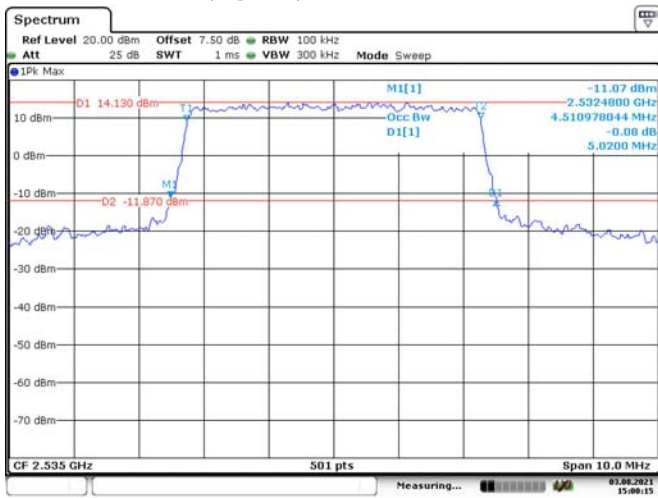

10M, QPSK, High Channel

10M, 16QAM, High Channel

LTE Band 7:

5M, QPSK, Low Channel

Date: 3.AUG.2021 14:59:21

5M, 16QAM, Low Channel

Date: 3.AUG.2021 14:59:54

5M, QPSK, Middle Channel