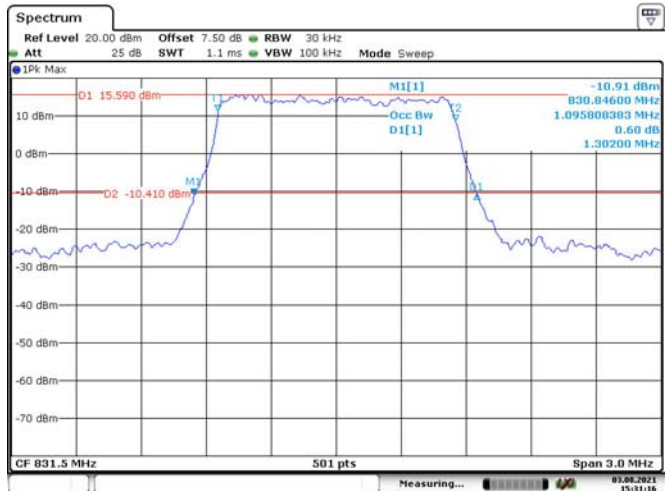

5M, 16QAM, Middle Channel

5M, QPSK, High Channel

5M, 16QAM, High Channel

10M, QPSK, Middle Channel

Date: 3.AUG.2021 15:23:23

10M, 16QAM, Middle Channel

Date: 3.AUG.2021 15:23:57

LTE Band 26:

1.4M, QPSK, Low Channel

Date: 3.AUG.2021 15:30:18

1.4M, 16QAM, Low Channel

Date: 3.AUG.2021 15:30:35

1.4M, QPSK, Middle Channel

Date: 3.AUG.2021 15:30:59

1.4M, 16QAM, Middle Channel

Date: 3.AUG.2021 15:31:17

1.4M, QPSK, High Channel

Date: 3.AUG.2021 15:31:38

1.4M, 16QAM, High Channel

Date: 3.AUG.2021 15:31:55

3M, QPSK, Low Channel

Date: 3.AUG.2021 15:32:20

3M, 16QAM, Low Channel

Date: 3.AUG.2021 15:32:38