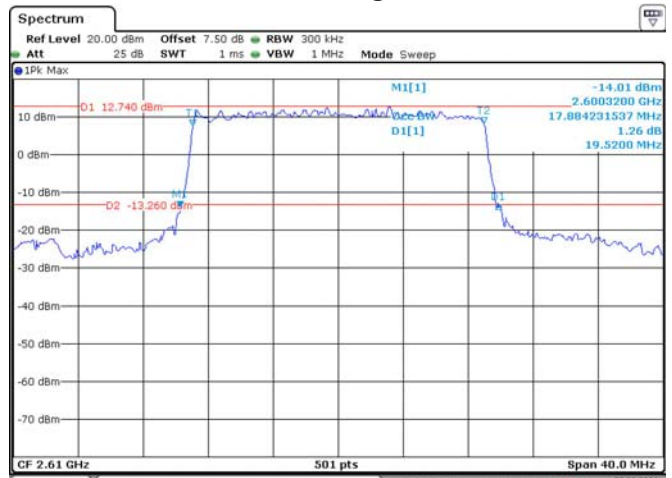

Date: 3.AUG.2021 16:11:09

20M, QPSK, Middle Channel

Date: 3.AUG.2021 16:11:40

20M, 16QAM, Middle Channel

Date: 3.AUG.2021 16:12:17

20M, QPSK, High Channel

Date: 3.AUG.2021 16:12:50

20M, 16QAM, High Channel

Date: 3.AUG.2021 16:13:27

LTE Band 40 Lower:
5M, QPSK, Low Channel

Date: 5.AUG.2021 14:02:12

5M, 16QAM, Low Channel

Date: 9.AUG.2021 14:02:39

5M, QPSK, Middle Channel

Date: 5.AUG.2021 14:03:06

5M, 16QAM, Middle Channel