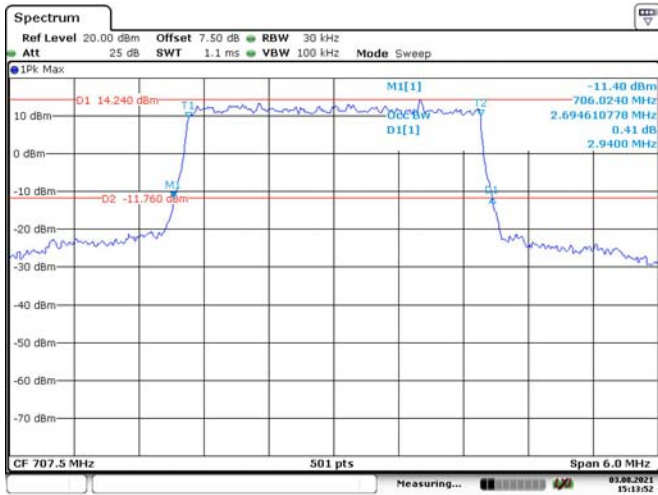

3M, QPSK, Middle Channel

Date: 3.AUG.2021 15:13:52