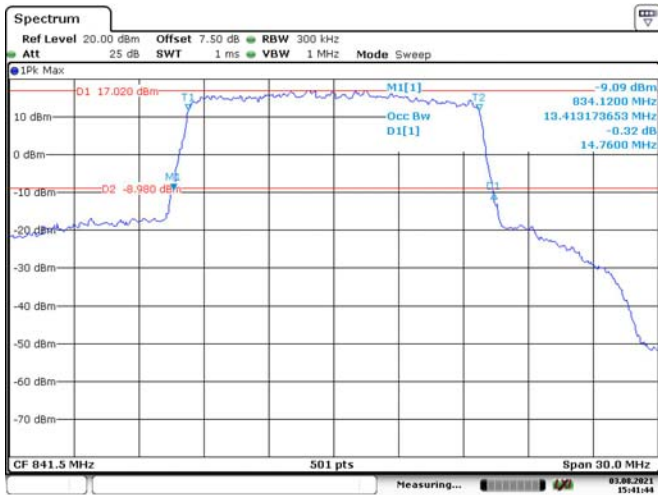

15M, QPSK, High Channel

Date: 3.AUG.2021 15:41:45