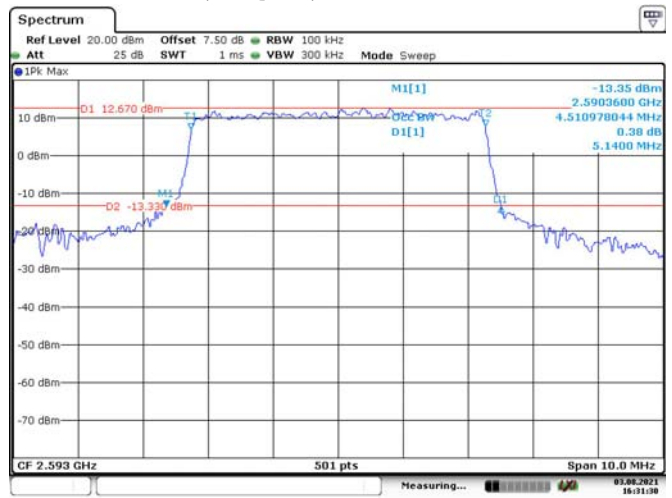

Date: 5.AUG.2021 14:34:55

5M, 16QAM, High Channel

Date: 5.AUG.2021 14:35:28

10M, QPSK, Middle Channel

Date: 5.AUG.2021 14:35:59

10M, 16QAM, Middle Channel

Date: 5.AUG.2021 14:36:38

LTE Band 41:

5M, QPSK, Low Channel

5M, 16QAM, Low Channel

5M, QPSK, Middle Channel

5M, 16QAM, Middle Channel

5M, QPSK, High Channel

5M, 16QAM, High Channel

10M, QPSK, Low Channel

Date: 3.AUG.2021 16:32:52