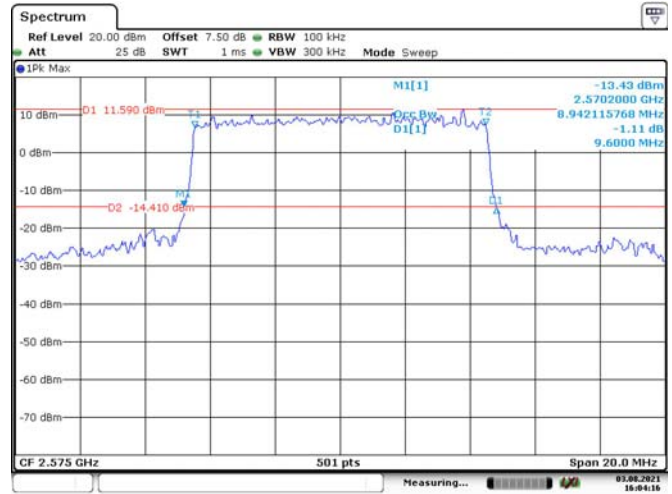

Date: 3.AUG.2021 16:01:43

5M, QPSK, High Channel

Date: 3.AUG.2021 16:02:20

5M, 16QAM, High Channel

Date: 3.AUG.2021 16:03:03

10M, QPSK, Low Channel

Date: 3.AUG.2021 16:03:42

10M, 16QAM, Low Channel