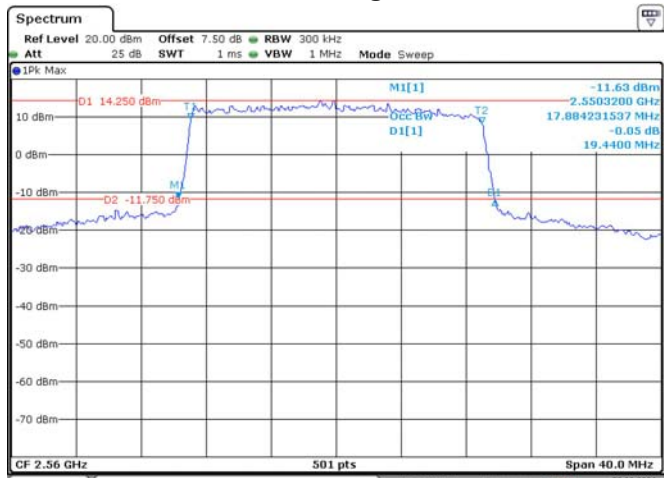

15M, 16QAM, Middle Channel

15M, QPSK, High Channel

15M, 16QAM, High Channel

20M, QPSK, Low Channel

20M, 16QAM, Low Channel

20M, QPSK, Middle Channel

20M, 16QAM, Middle Channel

20M, QPSK, High Channel

20M, 16QAM, High Channel

LTE Band 12:

1.4M, QPSK, Low Channel

Date: 3.AUG.2021 15:10:43

1.4M, 16QAM, Low Channel

Date: 3.AUG.2021 15:11:07

1.4M, QPSK, Middle Channel

Date: 3.AUG.2021 15:11:28