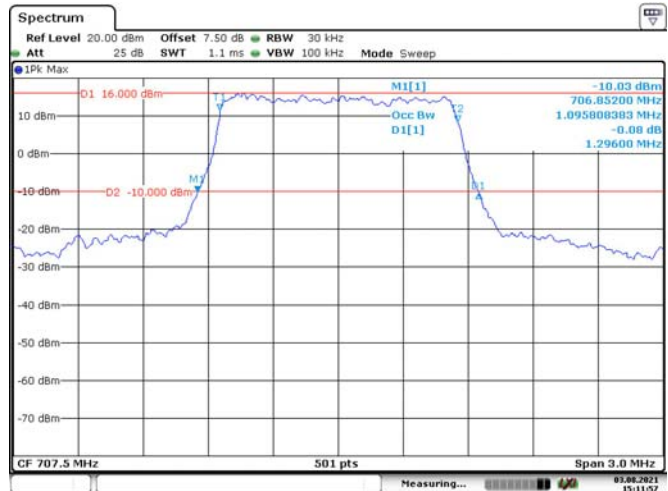

20M, 16QAM, High Channel

LTE Band 12:

1.4M, QPSK, Low Channel

Date: 3.AUG.2021 15:10:43

1.4M, 16QAM, Low Channel

Date: 3.AUG.2021 15:11:07

1.4M, QPSK, Middle Channel

Date: 3.AUG.2021 15:11:28

1.4M, 16QAM, Middle Channel

Date: 3.AUG.2021 15:11:58

1.4M, QPSK, High Channel

Date: 3.AUG.2021 15:12:16

1.4M, 16QAM, High Channel

Date: 3.AUG.2021 15:12:36

3M, QPSK, Low Channel

Date: 3.AUG.2021 15:13:04