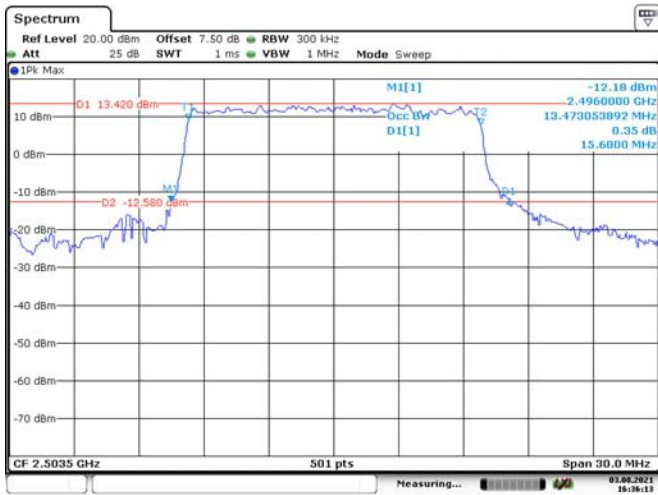

15M, QPSK, Low Channel

Date: 3.AUG.2021 16:36:14