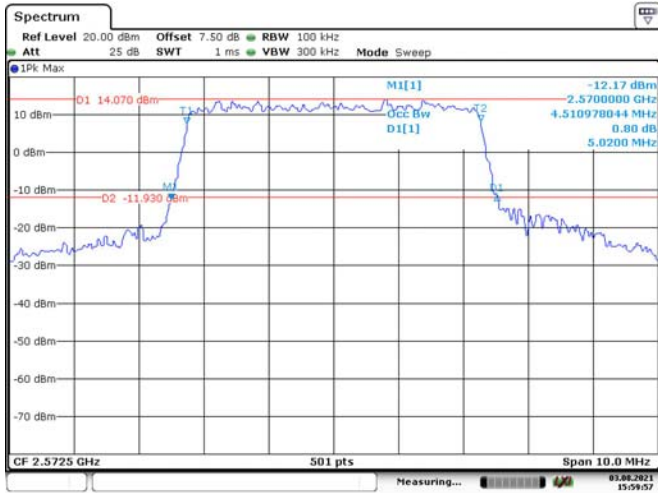

15M, QPSK, Middle Channel

Date: 3.AUG.2021 15:40:57

15M, 16QAM, Middle Channel

Date: 3.AUG.2021 15:41:21

15M, QPSK, High Channel

Date: 3.AUG.2021 15:41:45

15M, 16QAM, High Channel

Date: 3.AUG.2021 15:42:15

LTE Band 38:

5M, QPSK, Low Channel

Date: 3.AUG.2021 15:59:57

5M, 16QAM, Low Channel

Date: 3.AUG.2021 16:00:27

5M, QPSK, Middle Channel

Date: 3.AUG.2021 16:01:04

5M, 16QAM, Middle Channel