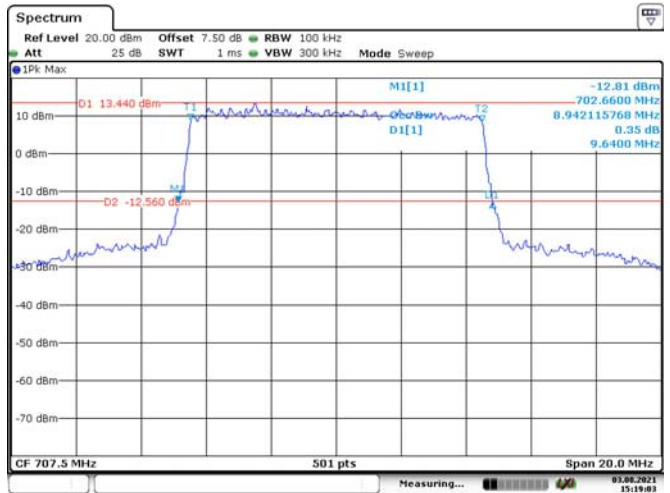

10M, QPSK, Low Channel

Date: 3.AUG.2021 15:17:42

10M, 16QAM, Low Channel

Date: 3.AUG.2021 15:18:10

10M, QPSK, Middle Channel

Date: 3.AUG.2021 15:18:38

10M, 16QAM, Middle Channel

Date: 3.AUG.2021 15:19:03