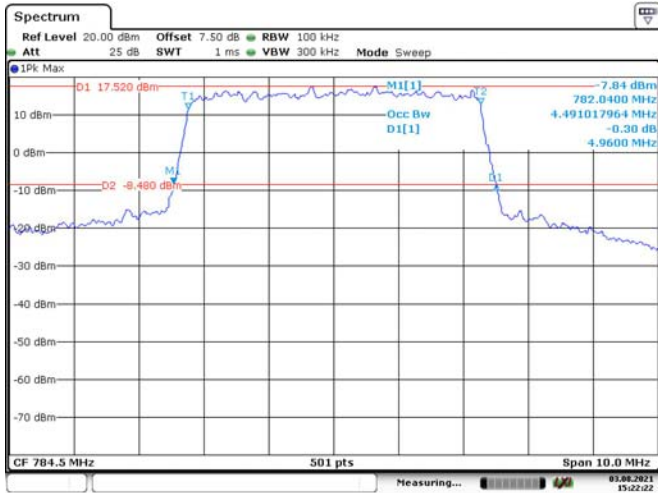

5M, 16QAM, Middle Channel

5M, QPSK, High Channel

5M, 16QAM, High Channel

10M, QPSK, Middle Channel

Date: 3.AUG.2021 15:23:23

10M, 16QAM, Middle Channel

Date: 3.AUG.2021 15:23:57

LTE Band 26: