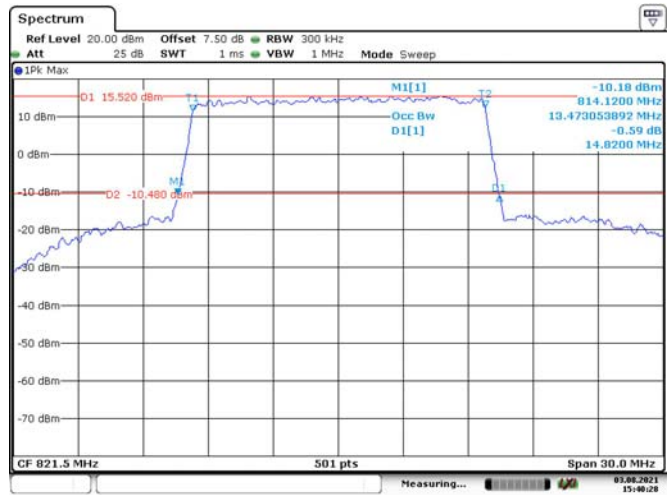

10M, QPSK, Middle Channel

10M, 16QAM, Middle Channel

10M, QPSK, High Channel

10M, 16QAM, High Channel

15M, QPSK, Low Channel

Date: 3.AUG.2021 15:39:59

15M, 16QAM, Low Channel

Date: 3.AUG.2021 15:40:29