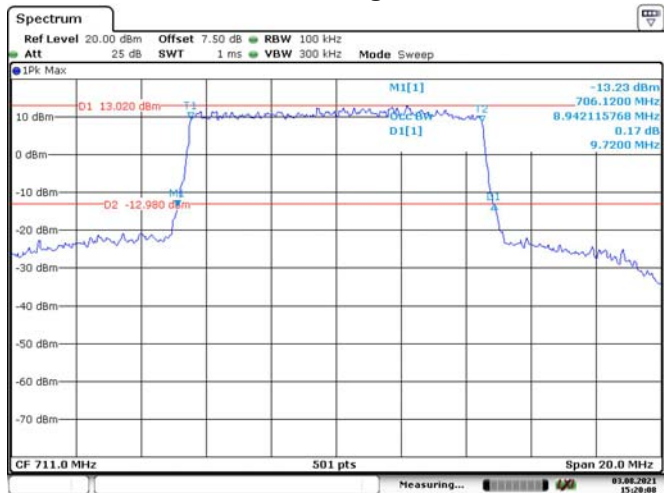

10M, 16QAM, High Channel

Date: 3.AUG.2021 15:20:09