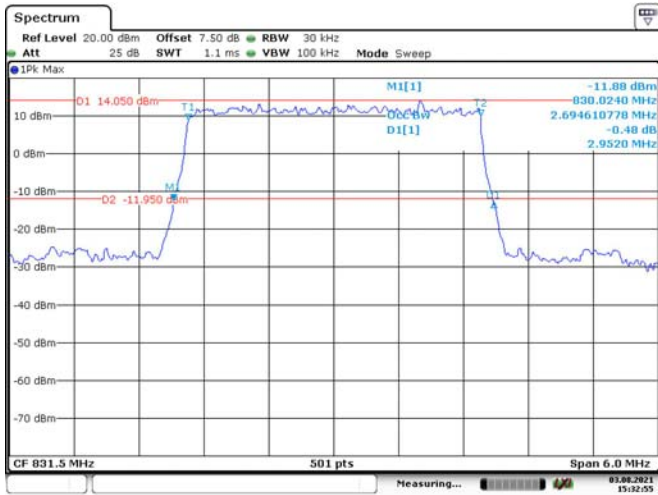

3M, QPSK, Middle Channel

Date: 3.AUG.2021 15:32:16