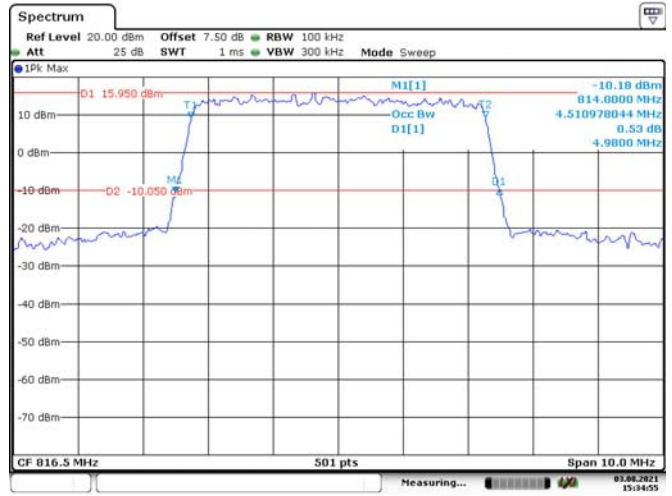

5M, 16QAM, Low Channel