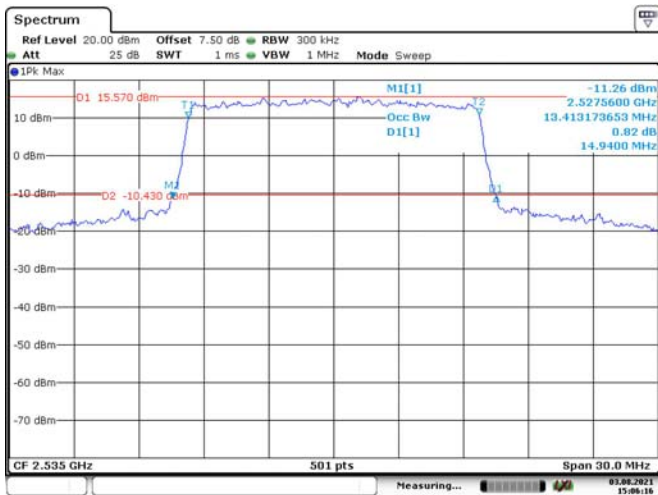

10M, 16QAM, Low Channel

10M, QPSK, Middle Channel

10M, 16QAM, Middle Channel

10M, QPSK, High Channel

10M, 16QAM, High Channel

15M, QPSK, Low Channel

15M, 16QAM, Low Channel

15M, QPSK, Middle Channel

20M, 16QAM, High Channel

LTE Band 12:

1.4M, QPSK, Low Channel

Date: 3.AUG.2021 15:10:43

1.4M, 16QAM, Low Channel

Date: 3.AUG.2021 15:11:07

1.4M, QPSK, Middle Channel

Date: 3.AUG.2021 15:11:28