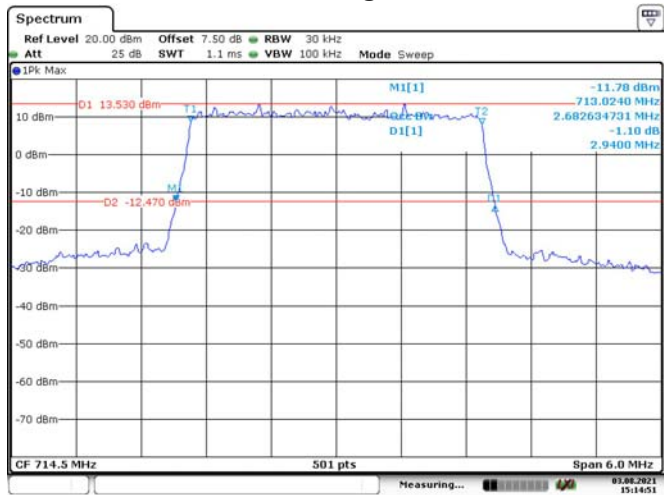

3M, 16QAM, High Channel

Date: 3.AUG.2021 15:14:51