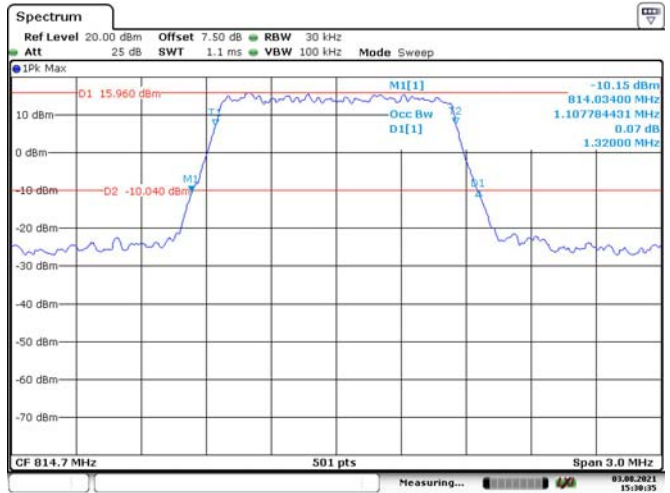

1.4M, 16QAM, Low Channel

Date: 3.AUG.2021 15:30:35