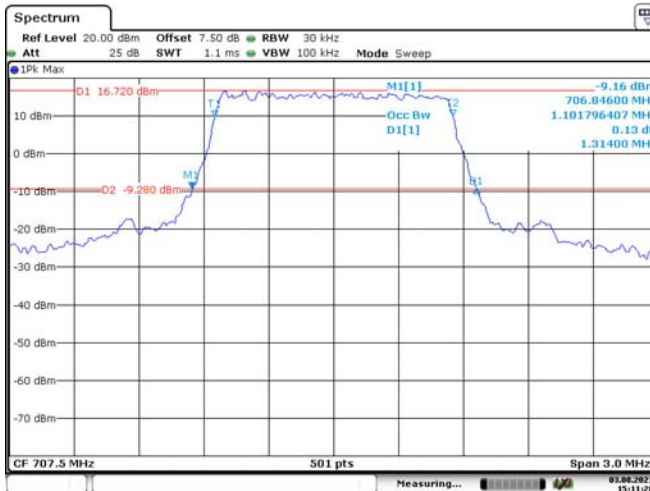

20M, 16QAM, High Channel

LTE Band 12:

1.4M, QPSK, Low Channel

Date: 3.AUG.2021 15:10:43

1.4M, 16QAM, Low Channel

Date: 3.AUG.2021 15:11:07

1.4M, QPSK, Middle Channel

Date: 3.AUG.2021 15:11:28

1.4M, 16QAM, Middle Channel

Date: 3.AUG.2021 15:11:58

1.4M, QPSK, High Channel

Date: 3.AUG.2021 15:12:16

1.4M, 16QAM, High Channel

Date: 3.AUG.2021 15:12:36

3M, QPSK, Low Channel

Date: 3.AUG.2021 15:13:04