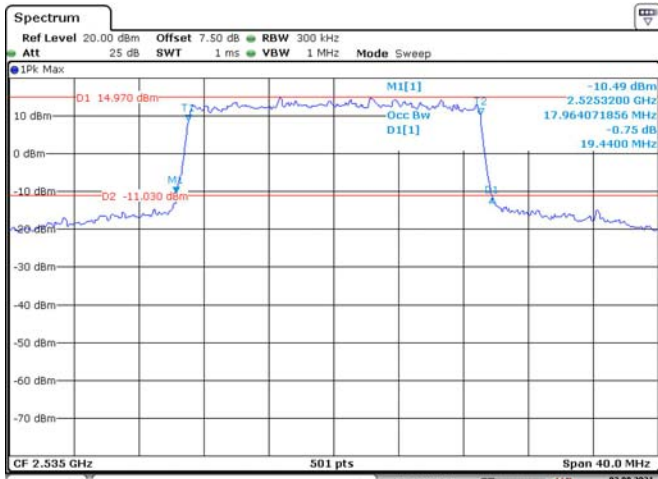

15M, 16QAM, Middle Channel

15M, QPSK, High Channel

15M, 16QAM, High Channel

20M, QPSK, Low Channel

20M, 16QAM, Low Channel

20M, QPSK, Middle Channel

20M, 16QAM, Middle Channel

20M, QPSK, High Channel

20M, 16QAM, High Channel

LTE Band 12:

1.4M, QPSK, Low Channel

Date: 3.AUG.2021 15:10:43

1.4M, 16QAM, Low Channel

Date: 3.AUG.2021 15:11:07

1.4M, QPSK, Middle Channel

Date: 3.AUG.2021 15:11:28