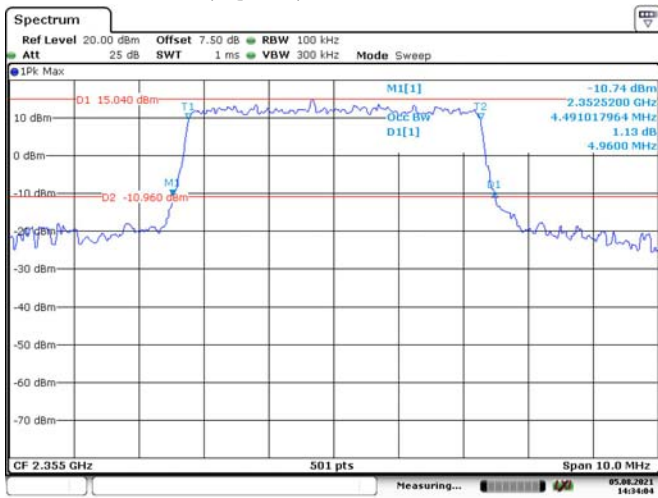

5M, QPSK, Middle Channel

Date: 5.AUG.2021 14:34:04