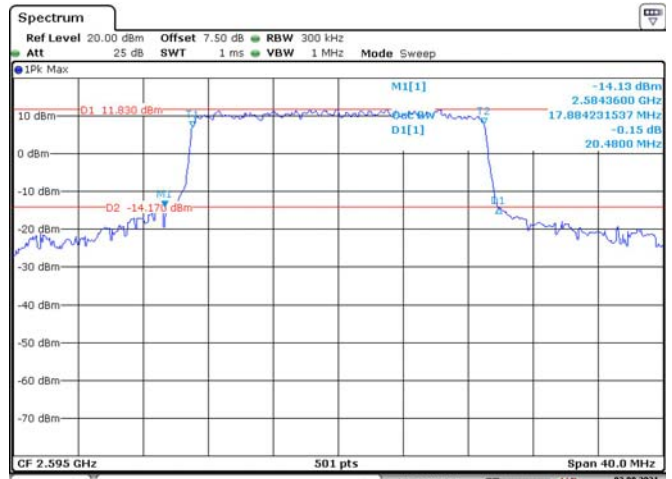

20M, 16QAM, Middle Channel

Date: 3.AUG.2021 16:12:17