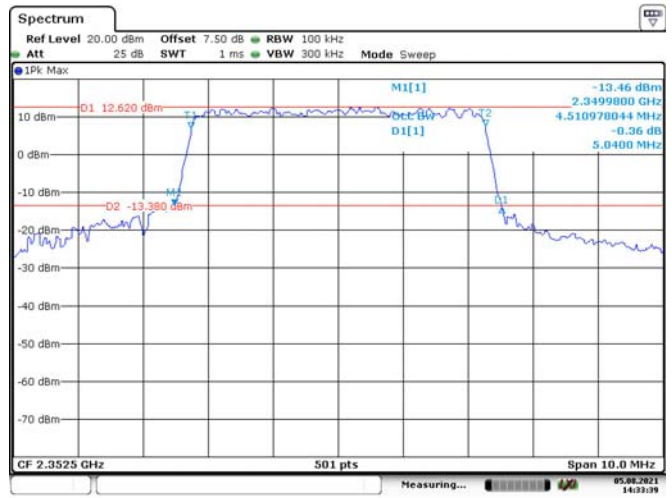

5M, 16QAM, Low Channel

Date: 5.AUG.2021 14:33:40