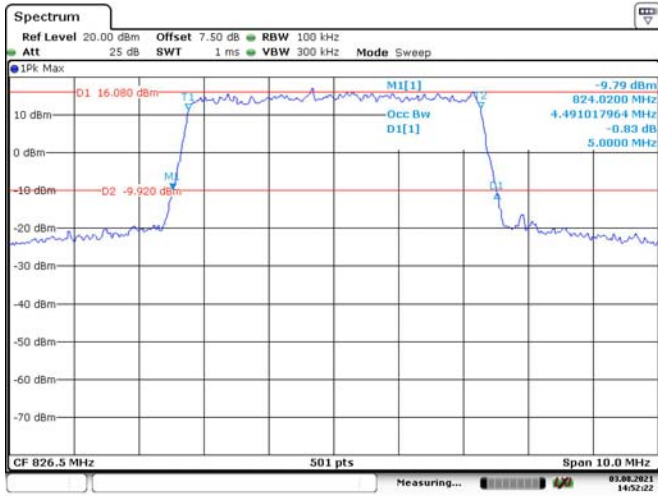

5M, QPSK, Low Channel

Date: 3.AUG.2021 14:52:22