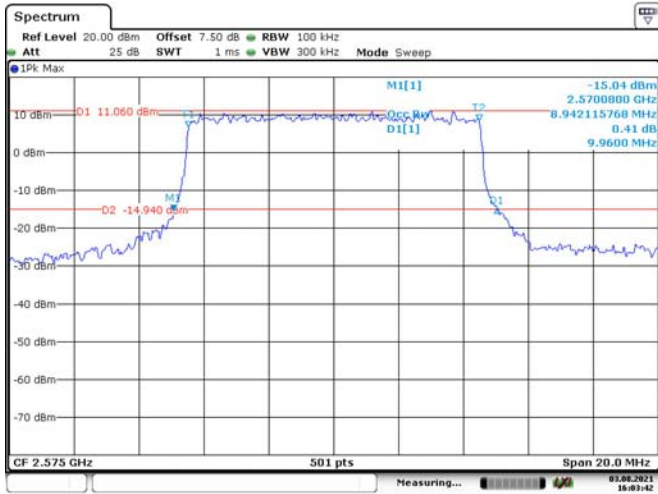

Date: 3.AUG.2021 16:01:43

5M, QPSK, High Channel

Date: 3.AUG.2021 16:02:20

5M, 16QAM, High Channel

Date: 3.AUG.2021 16:03:03

10M, QPSK, Low Channel

Date: 3.AUG.2021 16:03:42

10M, 16QAM, Low Channel