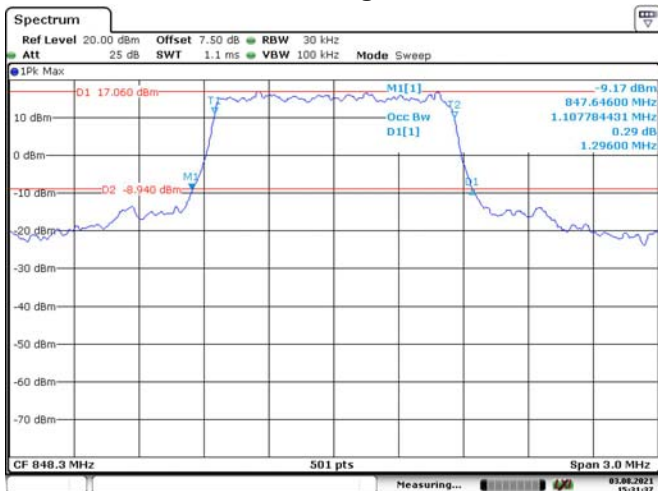

1.4M, QPSK, High Channel

Date: 3.AUG.2021 15:31:38