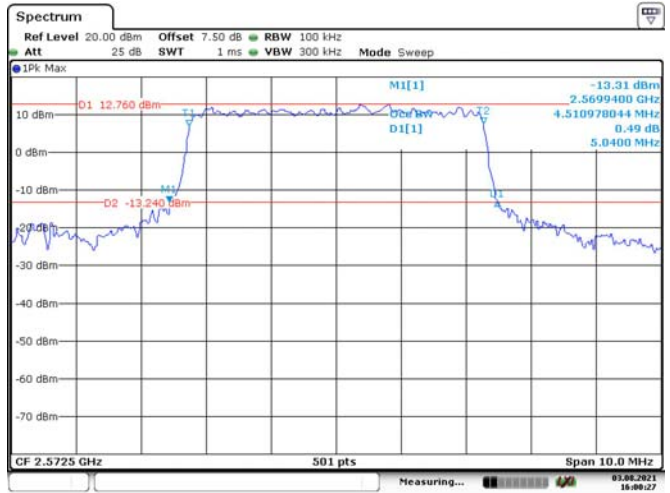

LTE Band 38:

5M, QPSK, Low Channel

Date: 3.AUG.2021 15:59:57

5M, 16QAM, Low Channel

Date: 3.AUG.2021 16:00:27

5M, QPSK, Middle Channel

Date: 3.AUG.2021 16:01:04

5M, 16QAM, Middle Channel