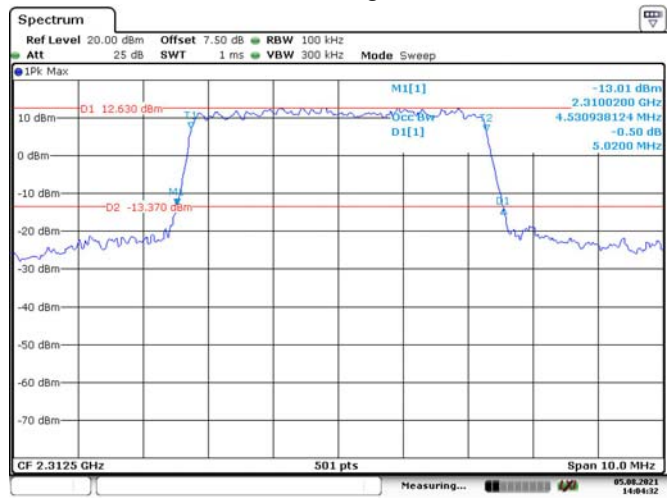

Date: 3.AUG.2021 16:13:27

LTE Band 40 Lower:
5M, QPSK, Low Channel

Date: 5.AUG.2021 14:02:12

5M, 16QAM, Low Channel

Date: 9.AUG.2021 14:02:39

5M, QPSK, Middle Channel

Date: 5.AUG.2021 14:03:06

5M, 16QAM, Middle Channel

Date: 9.AUG.2021 14:03:30

5M, QPSK, High Channel

Date: 5.AUG.2021 14:04:00

5M, 16QAM, High Channel

Date: 9.AUG.2021 14:04:33

10M, QPSK, Middle Channel

10M, 16QAM, Middle Channel

LTE Band 40 Upper:
5M, QPSK, Low Channel