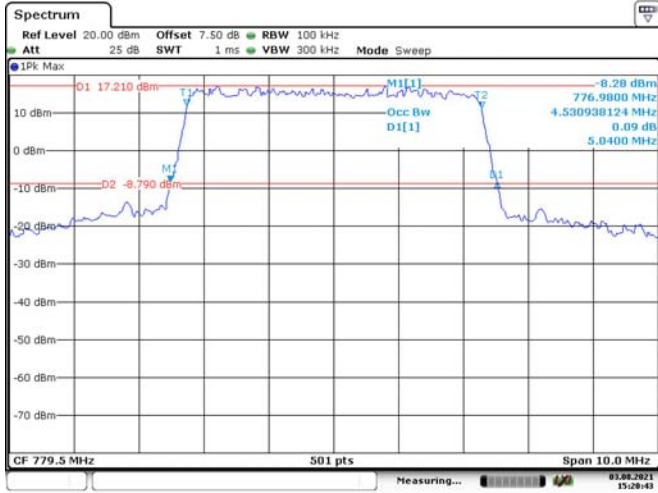

Band 13

5M, QPSK, Low Channel