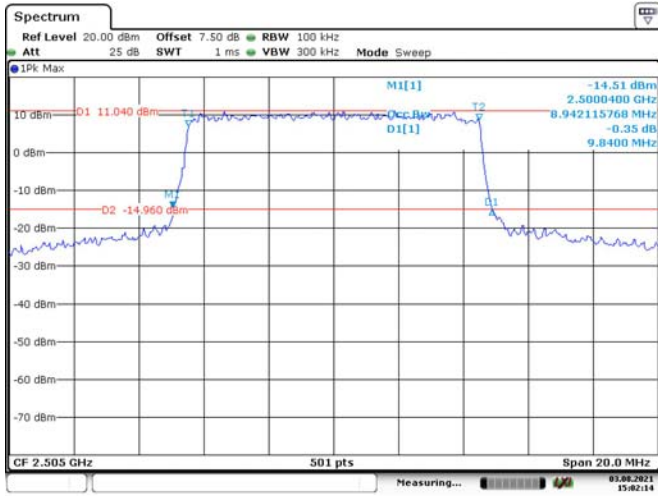

10M, QPSK, Low Channel