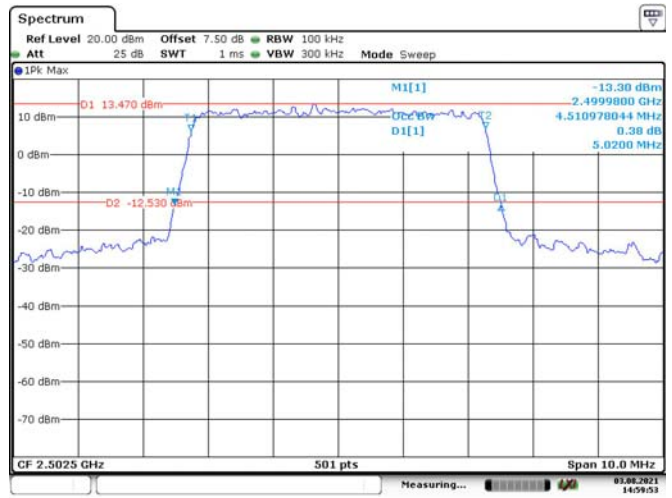

10M, QPSK, High Channel

10M, 16QAM, High Channel

LTE Band 7:

5M, QPSK, Low Channel

Date: 3.AUG.2021 14:59:21

5M, 16QAM, Low Channel

Date: 3.AUG.2021 14:59:54

5M, QPSK, Middle Channel