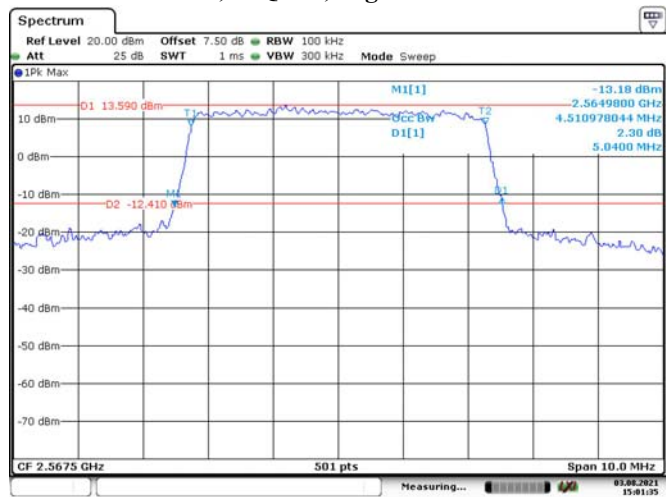

5M, 16QAM, High Channel

Date: 3.AUG.2021 15:01:36