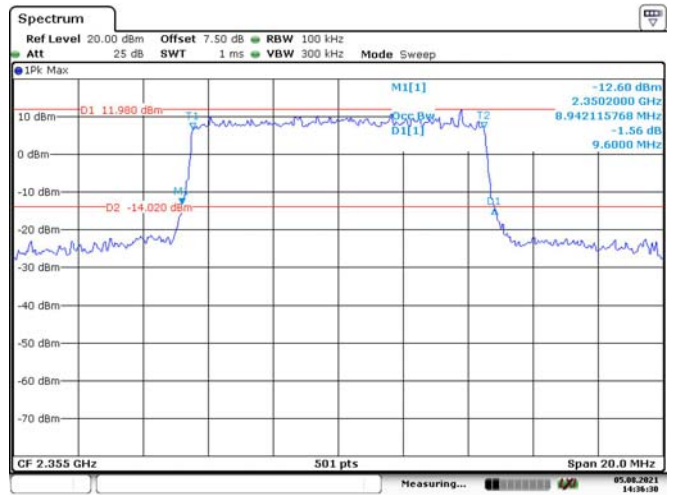

Date: 5.AUG.2021 14:34:55

5M, 16QAM, High Channel

Date: 5.AUG.2021 14:35:28

10M, QPSK, Middle Channel

Date: 5.AUG.2021 14:35:59

10M, 16QAM, Middle Channel

Date: 5.AUG.2021 14:36:38

LTE Band 41: