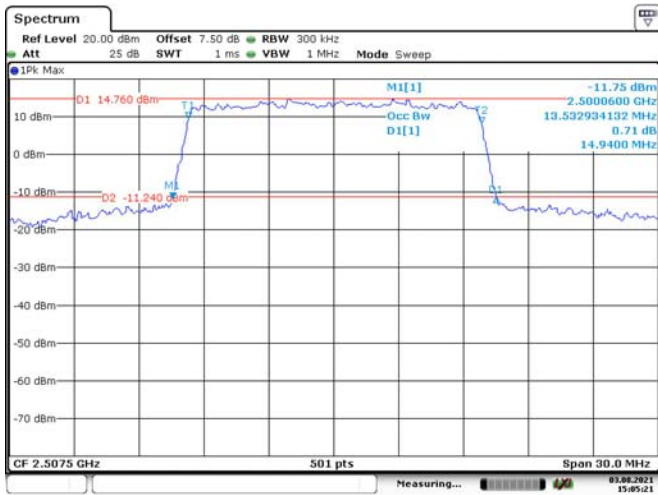

10M, 16QAM, Low Channel

10M, QPSK, Middle Channel

10M, 16QAM, Middle Channel

10M, QPSK, High Channel

10M, 16QAM, High Channel

15M, QPSK, Low Channel

15M, 16QAM, Low Channel

15M, QPSK, Middle Channel

20M, 16QAM, High Channel

LTE Band 12:

1.4M, QPSK, Low Channel

Date: 3.AUG.2021 15:10:43

1.4M, 16QAM, Low Channel

Date: 3.AUG.2021 15:11:07

1.4M, QPSK, Middle Channel

Date: 3.AUG.2021 15:11:28