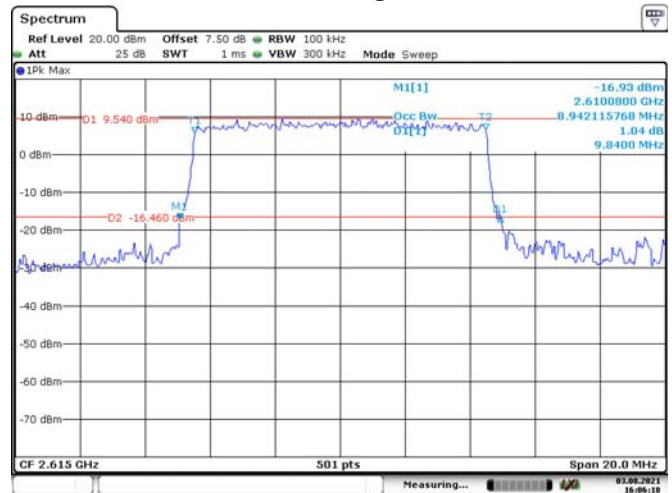

Date: 3.AUG.2021 16:04:16

10M, QPSK, Middle Channel

Date: 3.AUG.2021 16:04:45

10M, 16QAM, Middle Channel

Date: 3.AUG.2021 16:05:13

10M, QPSK, High Channel

Date: 3.AUG.2021 16:05:41

10M, 16QAM, High Channel