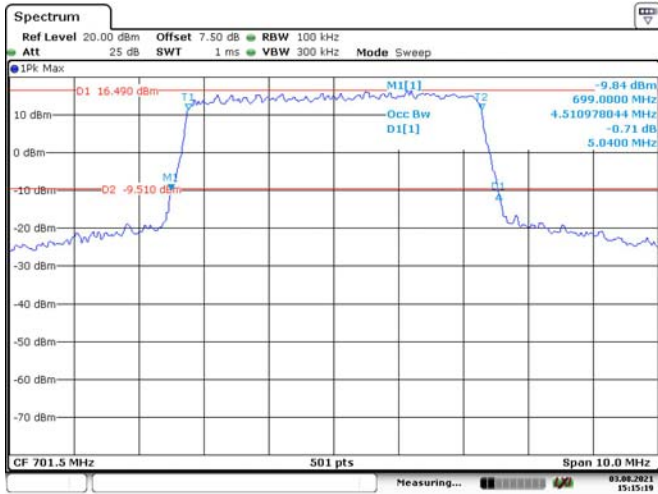

5M, QPSK, Low Channel