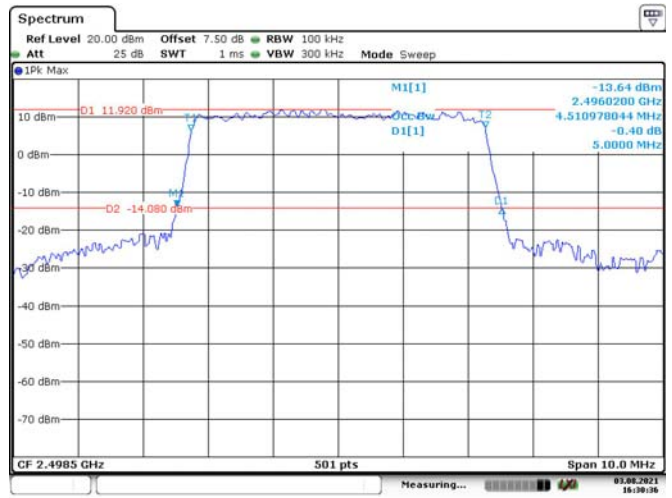

5M, 16QAM, Low Channel