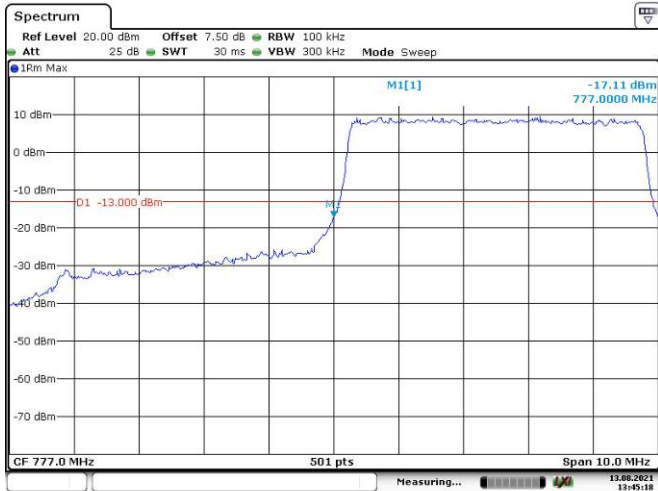

Date: 13.AUG.2021 13:38:33

3M, 16QAM, Left Band Edge

Date: 13.AUG.2021 13:39:29

3M, 16QAM, Right Band Edge

Date: 13.AUG.2021 13:40:14

5M, 16QAM, Left Band Edge

5M, 16QAM, Right Band Edge

10M, 16QAM, Left Band Edge

10M, 16QAM, Right Band Edge

LTE Band 13:

5M, QPSK, Left Band Edge

Date: 13.AUG.2021 13:45:18

5M, QPSK, Right Band Edge

Date: 13.AUG.2021 13:46:29

10M, 16QAM, Left Band Edge

Date: 13.AUG.2021 13:45:53