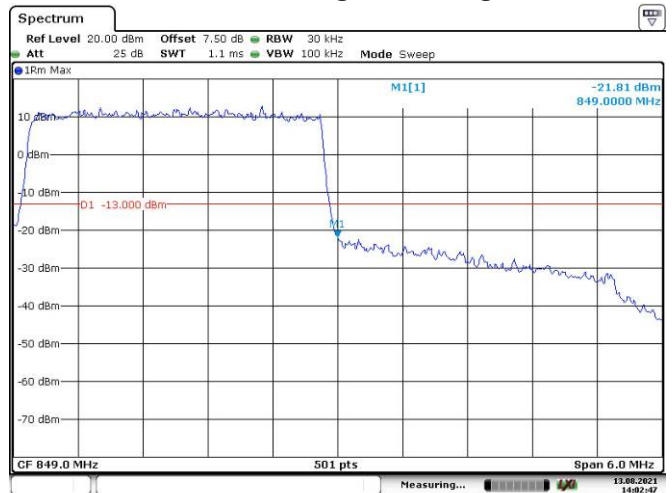

5M, 16QAM, Right Band Edge

10M, 16QAM, Left Band Edge

Date: 13.AUG.2021 13:57:32

10M, 16QAM, Right Band Edge

Date: 13.AUG.2021 13:58:44

LTE Band 26:

1.4M, QPSK, Left Band Edge

Date: 13.AUG.2021 13:59:23

1.4M, QPSK, Right Band Edge

Date: 13.AUG.2021 14:01:09

3M, QPSK, Left Band Edge

Date: 13.AUG.2021 14:01:52

3M, QPSK, Right Band Edge

Date: 13.AUG.2021 14:02:48

5M, QPSK, Left Band Edge

Date: 13.AUG.2021 14:03:52

5M, QPSK, Right Band Edge

Date: 13.AUG.2021 14:04:53

10M, QPSK, Left Band Edge

10M, QPSK, Right Band Edge

15M, QPSK, Left Band Edge

15M, QPSK, Right Band Edge

1.4M, 16QAM, Left Band Edge

Date: 13.AUG.2021 14:00:10