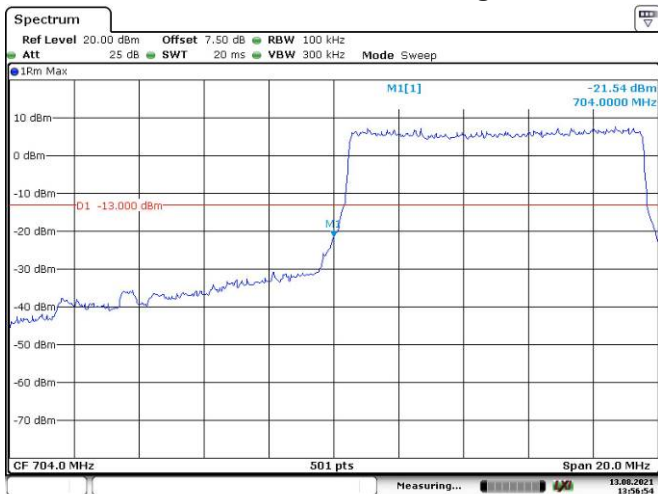

10M, 16QAM, Right Band Edge

Date: 13.AUG.2021 13:46:58

LTE Band 17:

5M, QPSK, Left Band Edge

5M, QPSK, Right Band Edge

10M, QPSK, Left Band Edge

10M, QPSK, Right Band Edge

5M, 16QAM, Left Band Edge

5M, 16QAM, Right Band Edge

10M, 16QAM, Left Band Edge

Date: 13.AUG.2021 13:57:32

10M, 16QAM, Right Band Edge

Date: 13.AUG.2021 13:58:44

LTE Band 26:

1.4M, QPSK, Left Band Edge

Date: 13.AUG.2021 13:59:23