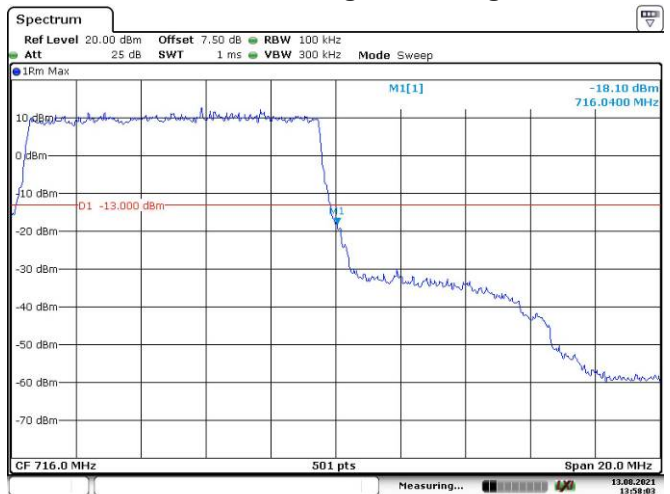

10M, 16QAM, Right Band Edge

LTE Band 13:

5M, QPSK, Left Band Edge

Date: 13.AUG.2021 13:45:18

5M, QPSK, Right Band Edge

Date: 13.AUG.2021 13:46:29

10M, 16QAM, Left Band Edge

Date: 13.AUG.2021 13:45:53

10M, 16QAM, Right Band Edge

Date: 13.AUG.2021 13:46:58

LTE Band 17:

5M, QPSK, Left Band Edge

5M, QPSK, Right Band Edge

10M, QPSK, Left Band Edge

10M, QPSK, Right Band Edge

5M, 16QAM, Left Band Edge

5M, 16QAM, Right Band Edge

10M, 16QAM, Left Band Edge

Date: 13.AUG.2021 13:57:32

10M, 16QAM, Right Band Edge

Date: 13.AUG.2021 13:58:44

LTE Band 26:

1.4M, QPSK, Left Band Edge

Date: 13.AUG.2021 13:59:23