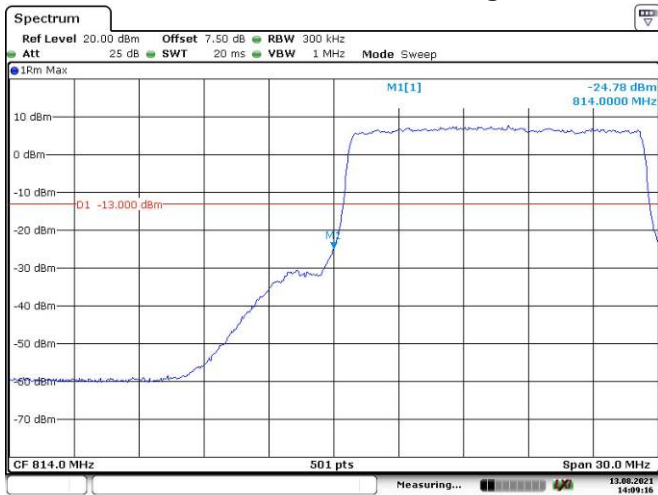

5M, 16QAM, Right Band Edge

Date: 13.AUG.2021 14:05:22

10M, 16QAM, Left Band Edge

10M, 16QAM, Right Band Edge

15M, 16QAM, Left Band Edge

15M, 16QAM, Right Band Edge

LTE Band 38:

5M, QPSK, Left Band Edge

Date: 13.AUG.2021 14:12:20

5M, QPSK, Right Band Edge

Date: 13.AUG.2021 14:13:40

10M, QPSK, Left Band Edge

Date: 13.AUG.2021 14:15:12

10M, QPSK, Right Band Edge

Date: 13.AUG.2021 14:16:49

15M, QPSK, Left Band Edge