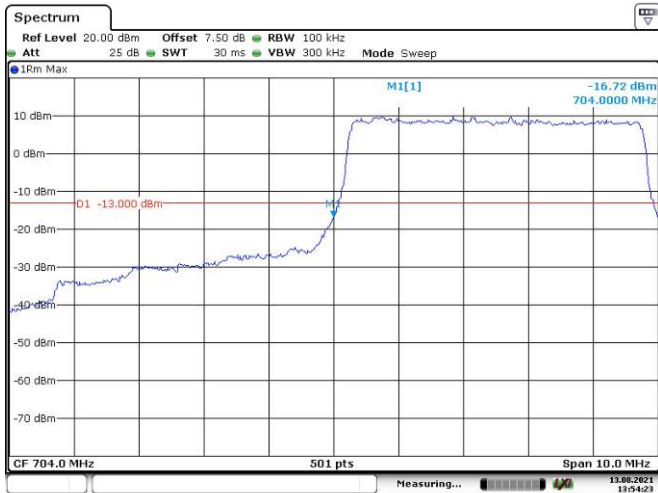

10M, 16QAM, Right Band Edge

LTE Band 13:

5M, QPSK, Left Band Edge

Date: 13.AUG.2021 13:45:18

5M, QPSK, Right Band Edge

Date: 13.AUG.2021 13:46:29

10M, 16QAM, Left Band Edge

Date: 13.AUG.2021 13:45:53

10M, 16QAM, Right Band Edge

Date: 13.AUG.2021 13:46:58

LTE Band 17:

5M, QPSK, Left Band Edge

5M, QPSK, Right Band Edge

10M, QPSK, Left Band Edge

10M, QPSK, Right Band Edge

5M, 16QAM, Left Band Edge

5M, 16QAM, Right Band Edge

10M, 16QAM, Left Band Edge

Date: 13.AUG.2021 13:57:32

10M, 16QAM, Right Band Edge

Date: 13.AUG.2021 13:58:44

LTE Band 26:

1.4M, QPSK, Left Band Edge

Date: 13.AUG.2021 13:59:23