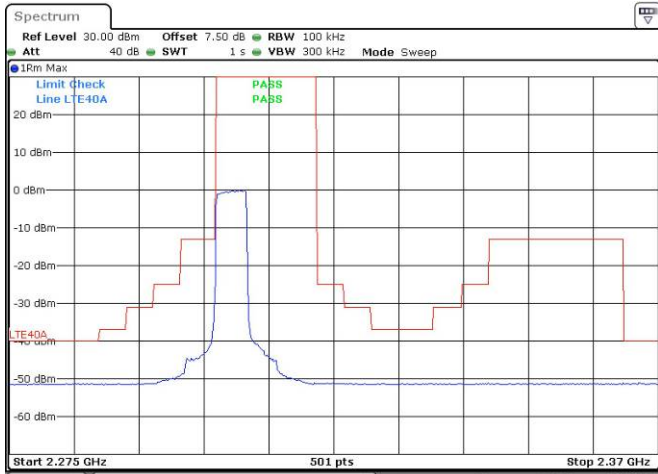

Date: 13.AUG.2021 14:13:01

5M, 16QAM, Right Band Edge

Date: 13.AUG.2021 14:14:15

10M, 16QAM, Left Band Edge

Date: 13.AUG.2021 14:16:01

10M, 16QAM, Right Band Edge

Date: 13.AUG.2021 14:17:41

15M, 16QAM, Left Band Edge

Date: 13.AUG.2021 14:19:53

15M, 16QAM, Right Band Edge

Date: 13.AUG.2021 14:21:53

20M, 16QAM, Left Band Edge

Date: 13.AUG.2021 14:23:33

20M, 16QAM, Right Band Edge

Date: 13.AUG.2021 14:25:28

LTE Band 40 Lower: 5M, QPSK, Left Band Edge

Date: 16.AUG.2021 15:28:18

5M, QPSK, Right Band Edge

Date: 16.AUG.2021 15:31:13

5M, 16QAM, Left Band Edge

Date: 16.AUG.2021 15:29:15

5M, 16QAM, Right Band Edge

Date: 16.AUG.2021 15:32:03

10M, QPSK