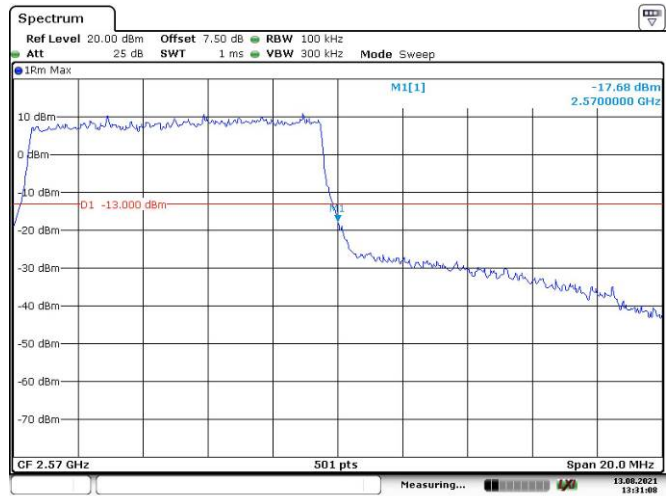

10M, QPSK, Right Band Edge

Date: 13_AUG.2021 13:31:09