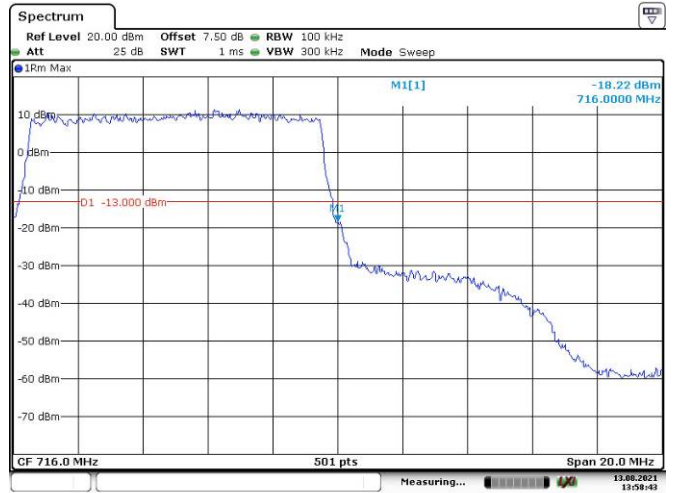

10M, 16QAM, Right Band Edge

Date: 13.AUG.2021 13:46:58

LTE Band 17:

5M, QPSK, Left Band Edge

5M, QPSK, Right Band Edge

10M, QPSK, Left Band Edge

10M, QPSK, Right Band Edge

5M, 16QAM, Left Band Edge

5M, 16QAM, Right Band Edge

10M, 16QAM, Left Band Edge

Date: 13.AUG.2021 13:57:32

10M, 16QAM, Right Band Edge

Date: 13.AUG.2021 13:58:44

LTE Band 26:

1.4M, QPSK, Left Band Edge

Date: 13.AUG.2021 13:59:23

1.4M, QPSK, Right Band Edge

Date: 13.AUG.2021 14:01:09

3M, QPSK, Left Band Edge

Date: 13.AUG.2021 14:01:52

3M, QPSK, Right Band Edge

Date: 13.AUG.2021 14:02:48

5M, QPSK, Left Band Edge

Date: 13.AUG.2021 14:03:52