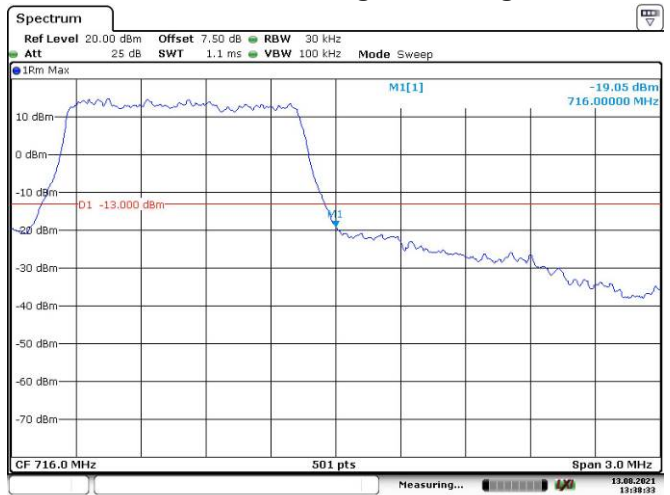

Date: 13.AUG.2021 13:41:46

10M, QPSK, Left Band Edge

Date: 13.AUG.2021 13:42:56

10M, QPSK, Right Band Edge

Date: 13.AUG.2021 13:44:06

1.4M, 16QAM, Left Band Edge

Date: 13.AUG.2021 13:37:53

1.4M, 16QAM, Right Band Edge