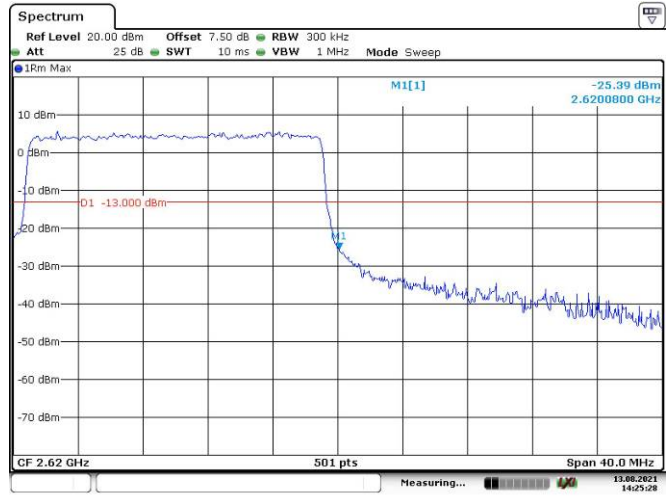

Date: 13.AUG.2021 14:19:53

15M, 16QAM, Right Band Edge

Date: 13.AUG.2021 14:21:53

20M, 16QAM, Left Band Edge

Date: 13.AUG.2021 14:23:33

20M, 16QAM, Right Band Edge

Date: 13.AUG.2021 14:25:28

LTE Band 40 Lower: 5M, QPSK, Left Band Edge

Date: 16.AUG.2021 15:28:18

5M, QPSK, Right Band Edge

Date: 16.AUG.2021 15:31:13

5M, 16QAM, Left Band Edge

Date: 16.AUG.2021 15:29:15

5M, 16QAM, Right Band Edge

Date: 16.AUG.2021 15:32:03

10M, QPSK