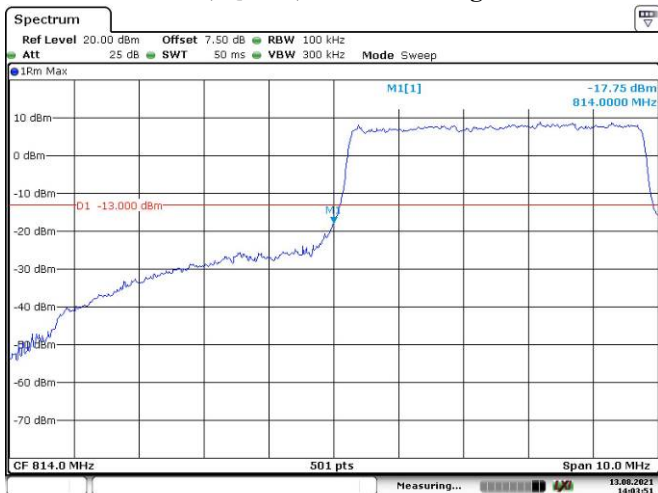

5M, 16QAM, Right Band Edge

10M, 16QAM, Left Band Edge

Date: 13.AUG.2021 13:57:32

10M, 16QAM, Right Band Edge

Date: 13.AUG.2021 13:58:44

LTE Band 26:

1.4M, QPSK, Left Band Edge

Date: 13.AUG.2021 13:59:23

1.4M, QPSK, Right Band Edge

Date: 13.AUG.2021 14:01:09

3M, QPSK, Left Band Edge

Date: 13.AUG.2021 14:01:52

3M, QPSK, Right Band Edge

Date: 13.AUG.2021 14:02:48

5M, QPSK, Left Band Edge

Date: 13.AUG.2021 14:03:52

5M, QPSK, Right Band Edge

Date: 13.AUG.2021 14:04:53

10M, QPSK, Left Band Edge

10M, QPSK, Right Band Edge

15M, QPSK, Left Band Edge

15M, QPSK, Right Band Edge

1.4M, 16QAM, Left Band Edge

Date: 13.AUG.2021 14:00:10