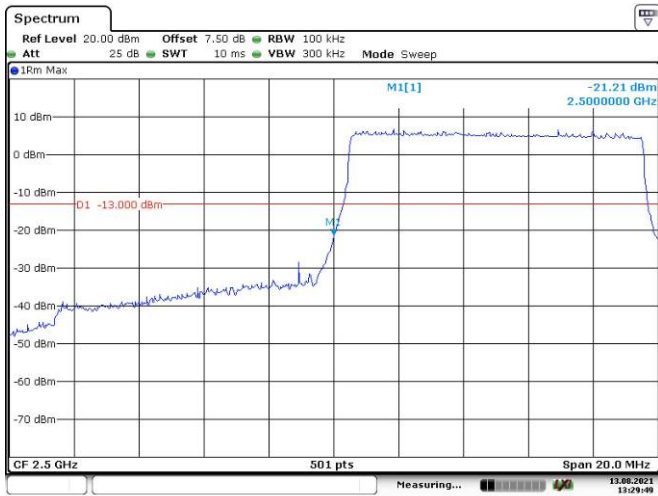

10M, QPSK, Left Band Edge

Date: 13_AUG.2021 13:29:49