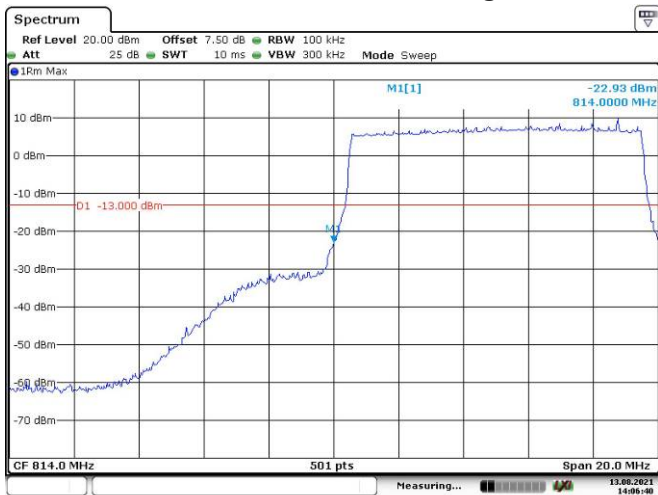

5M, QPSK, Right Band Edge

Date: 13.AUG.2021 14:04:53

10M, QPSK, Left Band Edge

10M, QPSK, Right Band Edge

15M, QPSK, Left Band Edge

15M, QPSK, Right Band Edge

1.4M, 16QAM, Left Band Edge

Date: 13.AUG.2021 14:00:10

1.4M, 16QAM, Right Band Edge

Date: 13.AUG.2021 14:01:28

3M, 16QAM, Left Band Edge

Date: 13.AUG.2021 14:02:21

3M, 16QAM, Right Band Edge

Date: 13.AUG.2021 14:03:10

5M, 16QAM, Left Band Edge

Date: 13.AUG.2021 14:04:21

5M, 16QAM, Right Band Edge

Date: 13.AUG.2021 14:05:22

10M, 16QAM, Left Band Edge

10M, 16QAM, Right Band Edge

15M, 16QAM, Left Band Edge

15M, 16QAM, Right Band Edge

LTE Band 38:

5M, QPSK, Left Band Edge