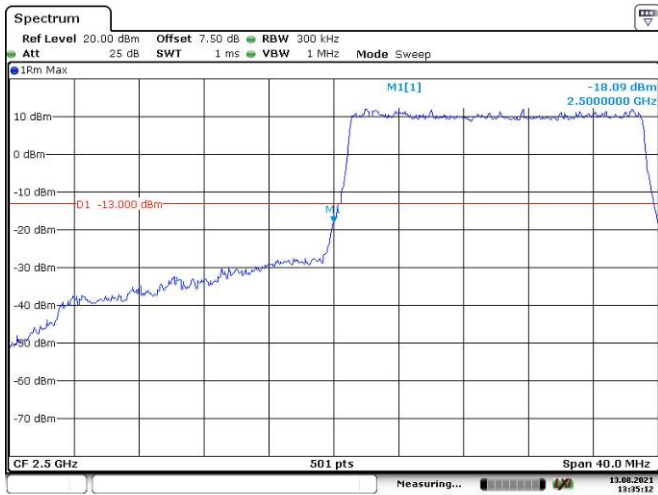

20M, QPSK, Left Band Edge

Date: 13.AUG.2021 13:35:12