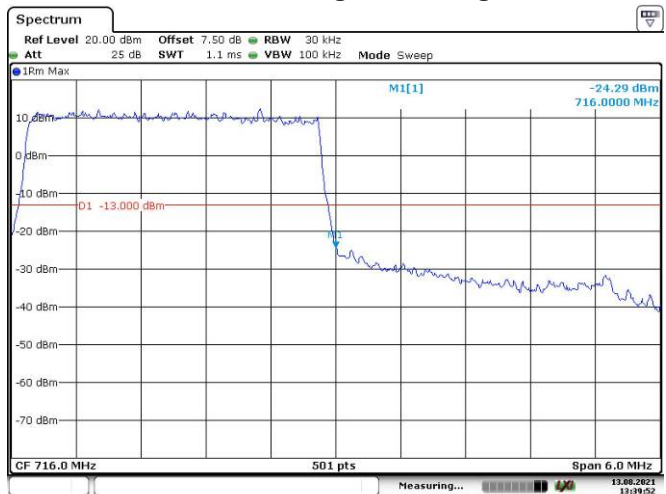

3M, QPSK, Right Band Edge

Date: 13.AUG.2021 13:39:53