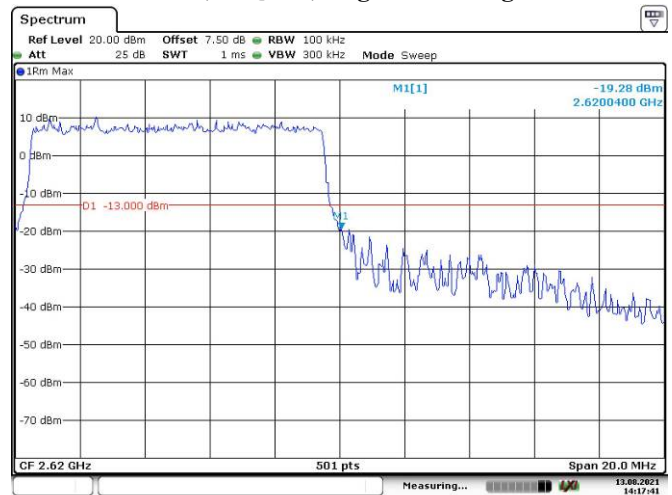

Date: 13.AUG.2021 14:13:01

5M, 16QAM, Right Band Edge

Date: 13.AUG.2021 14:14:15

10M, 16QAM, Left Band Edge

Date: 13.AUG.2021 14:16:01

10M, 16QAM, Right Band Edge

Date: 13.AUG.2021 14:17:41

15M, 16QAM, Left Band Edge

Date: 13.AUG.2021 14:19:53

15M, 16QAM, Right Band Edge

Date: 13.AUG.2021 14:21:53

20M, 16QAM, Left Band Edge

Date: 13.AUG.2021 14:23:33

20M, 16QAM, Right Band Edge

Date: 13.AUG.2021 14:25:28

LTE Band 40 Lower: 5M, QPSK, Left Band Edge