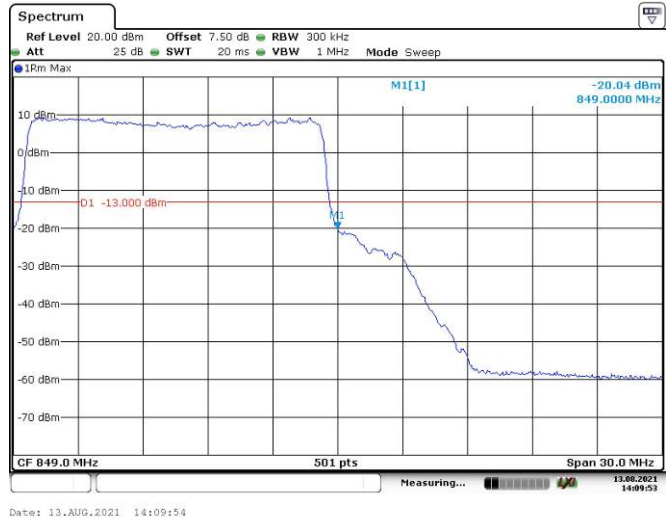

1.4M, QPSK, Right Band Edge

Date: 13.AUG.2021 14:01:09

3M, QPSK, Left Band Edge

Date: 13.AUG.2021 14:01:52

3M, QPSK, Right Band Edge

Date: 13.AUG.2021 14:02:48

5M, QPSK, Left Band Edge

Date: 13.AUG.2021 14:03:52

5M, QPSK, Right Band Edge

Date: 13.AUG.2021 14:04:53

10M, QPSK, Left Band Edge

10M, QPSK, Right Band Edge

15M, QPSK, Left Band Edge

15M, QPSK, Right Band Edge

1.4M, 16QAM, Left Band Edge

Date: 13.AUG.2021 14:00:10

1.4M, 16QAM, Right Band Edge

Date: 13.AUG.2021 14:01:28

3M, 16QAM, Left Band Edge

Date: 13.AUG.2021 14:02:21

3M, 16QAM, Right Band Edge

Date: 13.AUG.2021 14:03:10

5M, 16QAM, Left Band Edge

Date: 13.AUG.2021 14:04:21