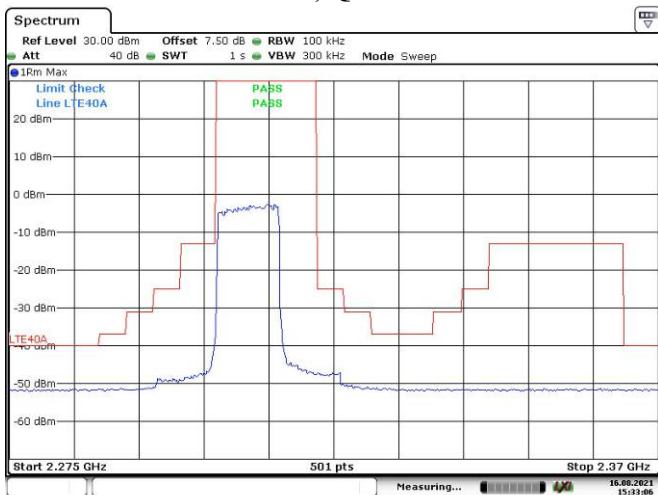

Date: 13.AUG.2021 14:19:53

15M, 16QAM, Right Band Edge

Date: 13.AUG.2021 14:21:53

20M, 16QAM, Left Band Edge

Date: 13.AUG.2021 14:23:33

20M, 16QAM, Right Band Edge

Date: 13.AUG.2021 14:25:28

LTE Band 40 Lower: 5M, QPSK, Left Band Edge

Date: 16.AUG.2021 15:28:18

5M, QPSK, Right Band Edge

Date: 16.AUG.2021 15:31:13

5M, 16QAM, Left Band Edge

Date: 16.AUG.2021 15:29:15

5M, 16QAM, Right Band Edge

Date: 16.AUG.2021 15:32:03

10M, QPSK