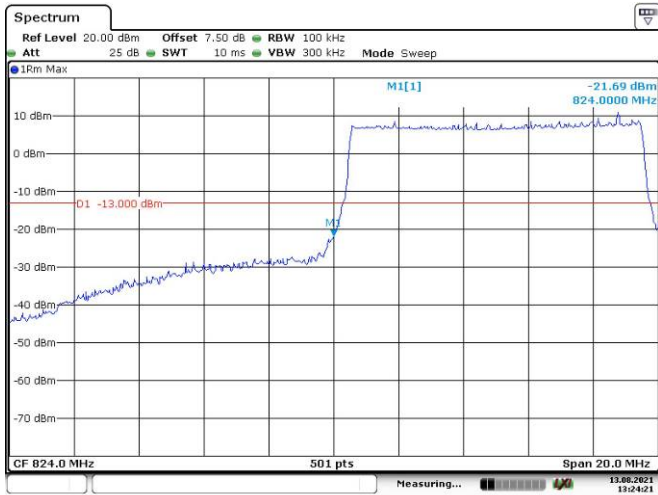

Date: 13.AUG.2021 13:24:21

10M, 16QAM, Right Band Edge

Date: 13.AUG.2021 13:25:30

LTE Band 7:

5M, QPSK, Left Band Edge

Date: 7_SEP.2021 16:06:54

5M, QPSK, Right Band Edge

Date: 13_AUG.2021 13:28:28