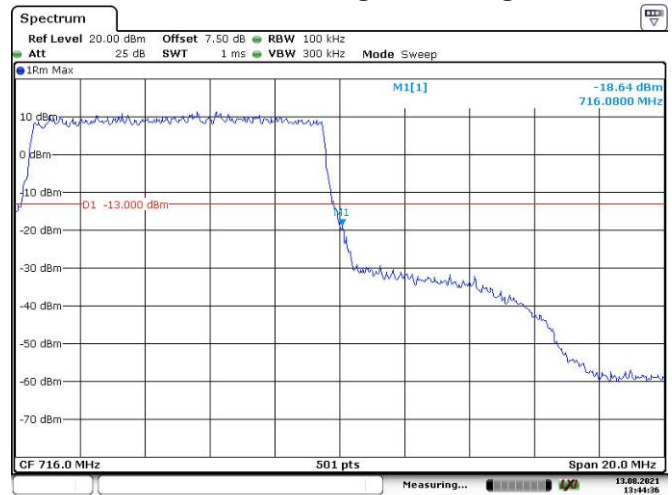

Date: 13.AUG.2021 13:38:33

3M, 16QAM, Left Band Edge

Date: 13.AUG.2021 13:39:29

3M, 16QAM, Right Band Edge

Date: 13.AUG.2021 13:40:14

5M, 16QAM, Left Band Edge

5M, 16QAM, Right Band Edge

10M, 16QAM, Left Band Edge

10M, 16QAM, Right Band Edge

LTE Band 13:

5M, QPSK, Left Band Edge

Date: 13.AUG.2021 13:45:18

5M, QPSK, Right Band Edge

Date: 13.AUG.2021 13:46:29

10M, 16QAM, Left Band Edge

Date: 13.AUG.2021 13:45:53