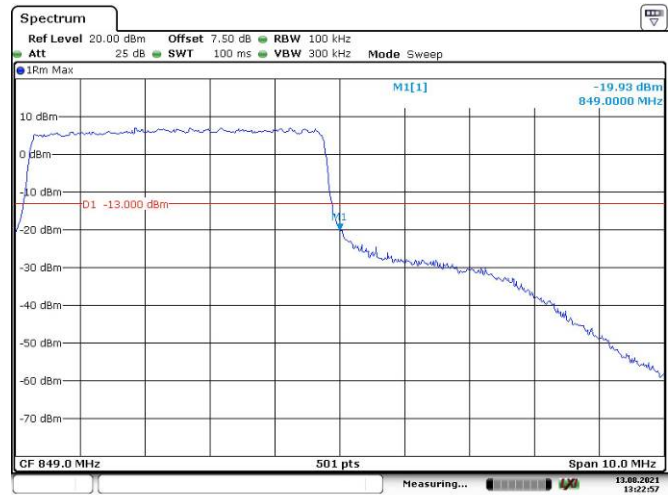

5M, 16QAM, Right Band Edge

Date: 13.AUG.2021 13:22:58