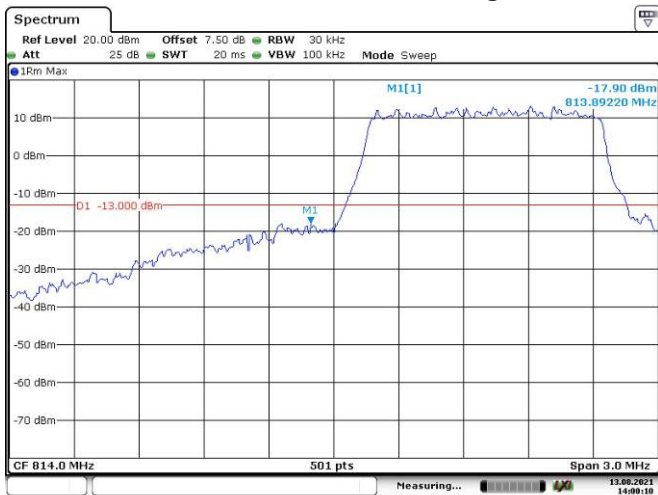

1.4M, QPSK, Right Band Edge

Date: 13.AUG.2021 14:01:09

3M, QPSK, Left Band Edge

Date: 13.AUG.2021 14:01:52

3M, QPSK, Right Band Edge

Date: 13.AUG.2021 14:02:48

5M, QPSK, Left Band Edge

Date: 13.AUG.2021 14:03:52

5M, QPSK, Right Band Edge

Date: 13.AUG.2021 14:04:53

10M, QPSK, Left Band Edge

10M, QPSK, Right Band Edge

15M, QPSK, Left Band Edge

15M, QPSK, Right Band Edge

1.4M, 16QAM, Left Band Edge

Date: 13.AUG.2021 14:00:10

1.4M, 16QAM, Right Band Edge

Date: 13.AUG.2021 14:01:28

3M, 16QAM, Left Band Edge

Date: 13.AUG.2021 14:02:21

3M, 16QAM, Right Band Edge

Date: 13.AUG.2021 14:03:10

5M, 16QAM, Left Band Edge

Date: 13.AUG.2021 14:04:21