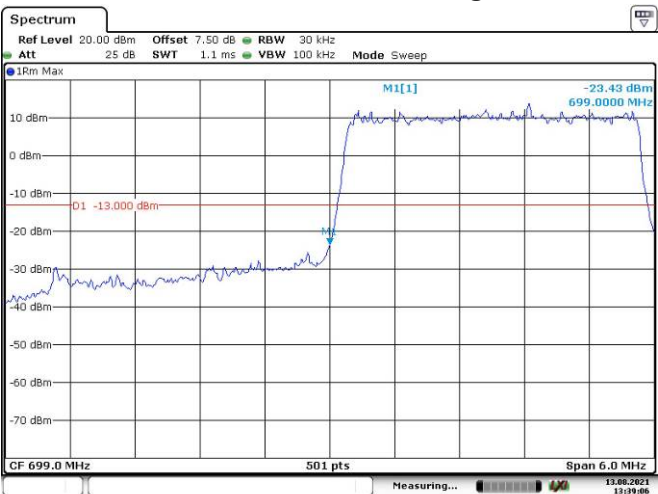

3M, QPSK, Left Band Edge

Date: 13.AUG.2021 13:39:07