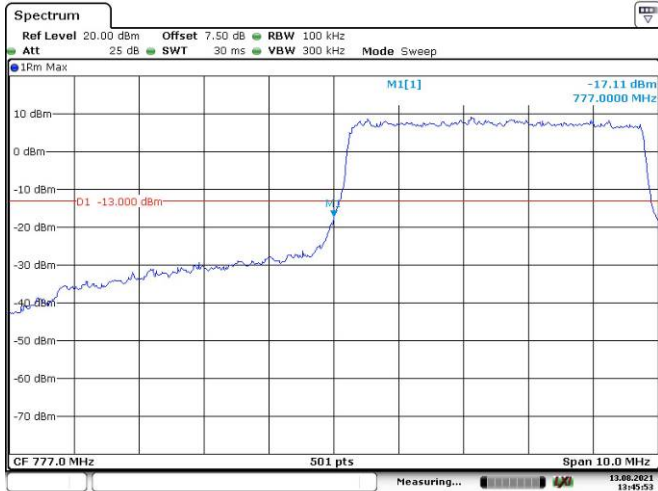

10M, 16QAM, Right Band Edge

LTE Band 13:

5M, QPSK, Left Band Edge

Date: 13.AUG.2021 13:45:18

5M, QPSK, Right Band Edge

Date: 13.AUG.2021 13:46:29

10M, 16QAM, Left Band Edge

Date: 13.AUG.2021 13:45:53

10M, 16QAM, Right Band Edge

Date: 13.AUG.2021 13:46:58

LTE Band 17:

5M, QPSK, Left Band Edge

5M, QPSK, Right Band Edge

10M, QPSK, Left Band Edge

10M, QPSK, Right Band Edge

5M, 16QAM, Left Band Edge

5M, 16QAM, Right Band Edge

10M, 16QAM, Left Band Edge

Date: 13.AUG.2021 13:57:32

10M, 16QAM, Right Band Edge

Date: 13.AUG.2021 13:58:44

LTE Band 26:

1.4M, QPSK, Left Band Edge

Date: 13.AUG.2021 13:59:23