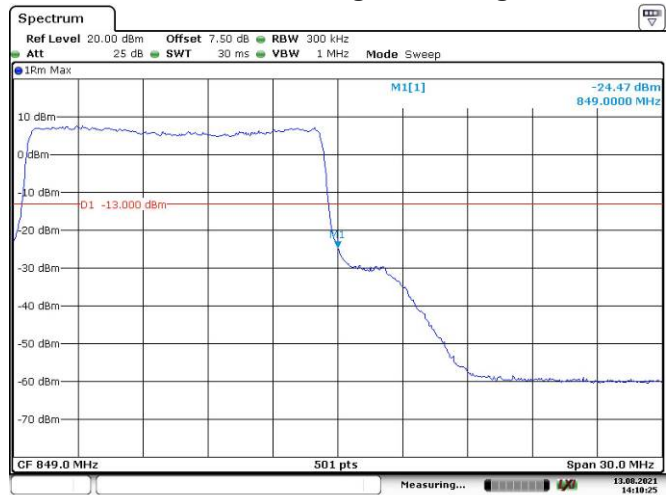

5M, 16QAM, Right Band Edge

Date: 13.AUG.2021 14:05:22

10M, 16QAM, Left Band Edge

10M, 16QAM, Right Band Edge

15M, 16QAM, Left Band Edge

15M, 16QAM, Right Band Edge

LTE Band 38:

5M, QPSK, Left Band Edge

Date: 13.AUG.2021 14:12:20

5M, QPSK, Right Band Edge

Date: 13.AUG.2021 14:13:40

10M, QPSK, Left Band Edge

Date: 13.AUG.2021 14:15:12

10M, QPSK, Right Band Edge

Date: 13.AUG.2021 14:16:49

15M, QPSK, Left Band Edge