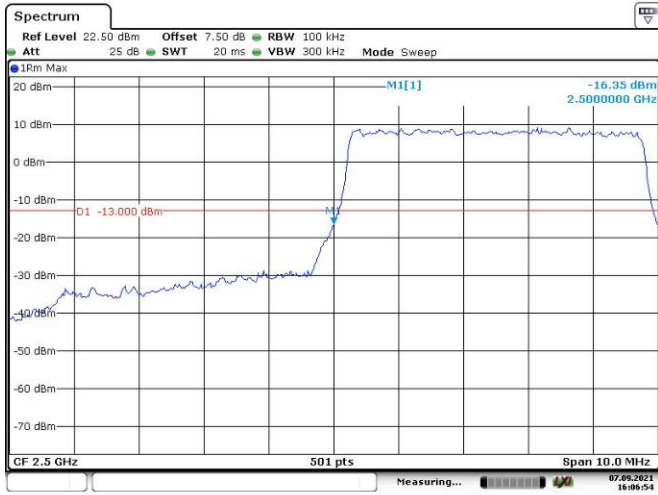

Date: 13.AUG.2021 13:24:21

10M, 16QAM, Right Band Edge

Date: 13.AUG.2021 13:25:30

LTE Band 7:

5M, QPSK, Left Band Edge

Date: 7_SEP.2021 16:06:54

5M, QPSK, Right Band Edge

Date: 13_AUG.2021 13:28:28