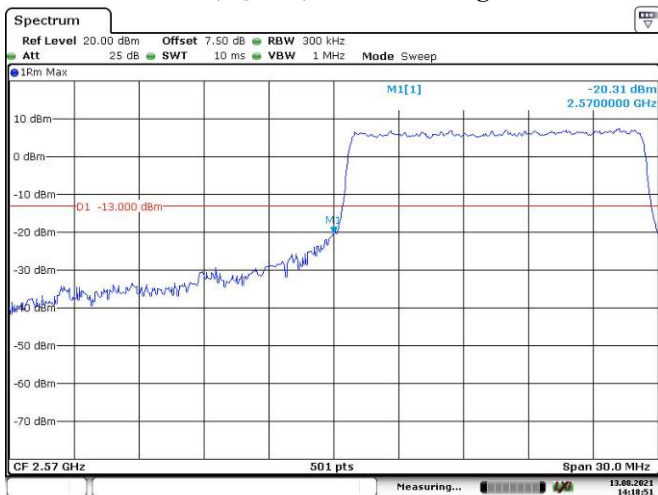

5M, 16QAM, Right Band Edge

Date: 13.AUG.2021 14:05:22

10M, 16QAM, Left Band Edge

10M, 16QAM, Right Band Edge

15M, 16QAM, Left Band Edge

15M, 16QAM, Right Band Edge

LTE Band 38:

5M, QPSK, Left Band Edge

Date: 13.AUG.2021 14:12:20

5M, QPSK, Right Band Edge

Date: 13.AUG.2021 14:13:40

10M, QPSK, Left Band Edge

Date: 13.AUG.2021 14:15:12

10M, QPSK, Right Band Edge

Date: 13.AUG.2021 14:16:49

15M, QPSK, Left Band Edge

Date: 13.AUG.2021 14:18:51

15M, QPSK, Right Band Edge

Date: 13.AUG.2021 14:20:59

20M, QPSK, Left Band Edge

Date: 13.AUG.2021 14:22:45

20M, QPSK, Right Band Edge

Date: 13.AUG.2021 14:24:31

5M, 16QAM, Left Band Edge