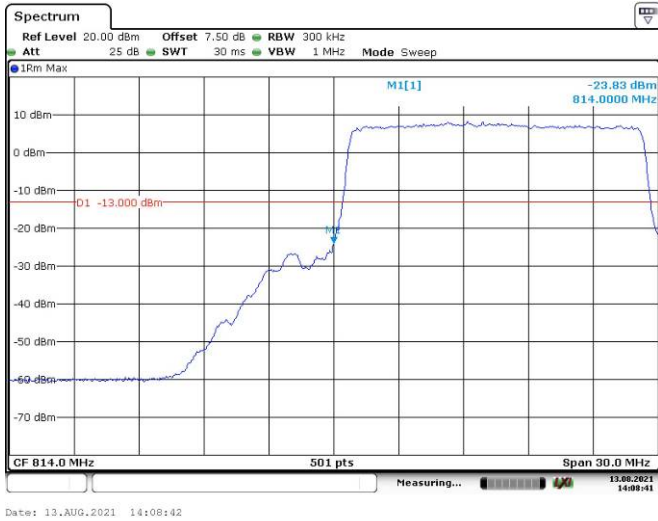

5M, QPSK, Right Band Edge

Date: 13.AUG.2021 14:04:53

10M, QPSK, Left Band Edge

10M, QPSK, Right Band Edge

15M, QPSK, Left Band Edge

15M, QPSK, Right Band Edge

1.4M, 16QAM, Left Band Edge

Date: 13.AUG.2021 14:00:10

1.4M, 16QAM, Right Band Edge

Date: 13.AUG.2021 14:01:28

3M, 16QAM, Left Band Edge

Date: 13.AUG.2021 14:02:21

3M, 16QAM, Right Band Edge

Date: 13.AUG.2021 14:03:10

5M, 16QAM, Left Band Edge

Date: 13.AUG.2021 14:04:21