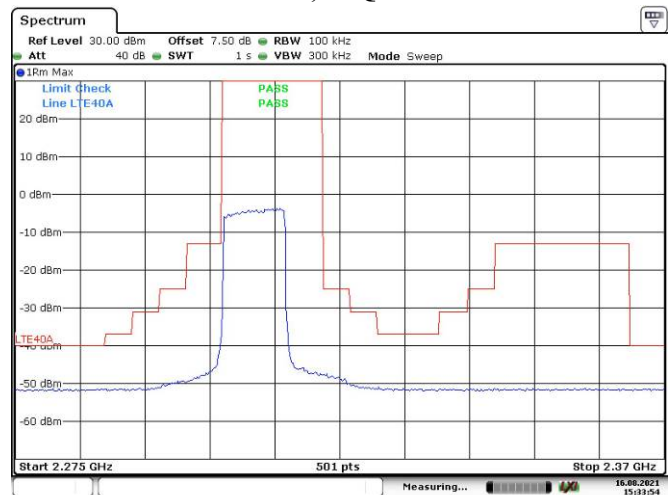

10M, 16QAM

Date: 16.AUG.2021 15:33:54