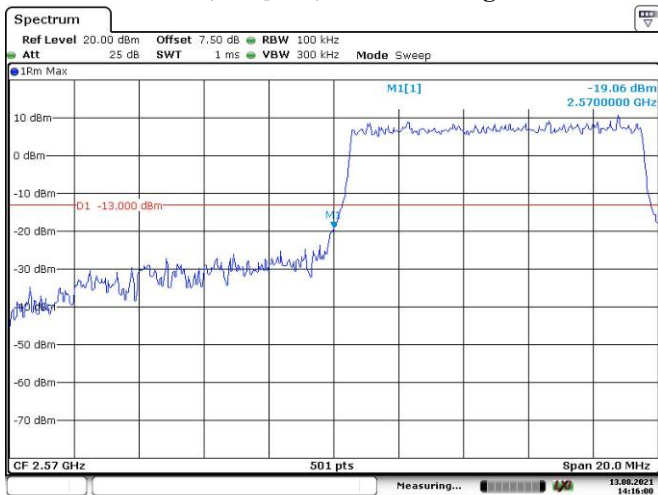

10M, 16QAM, Left Band Edge

Date: 13.AUG.2021 14:16:01