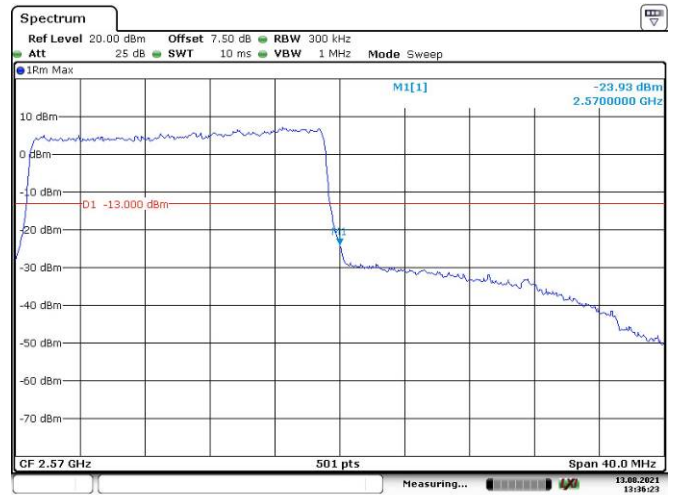

20M, QPSK, Right Band Edge

Date: 13.AUG.2021 13:36:24