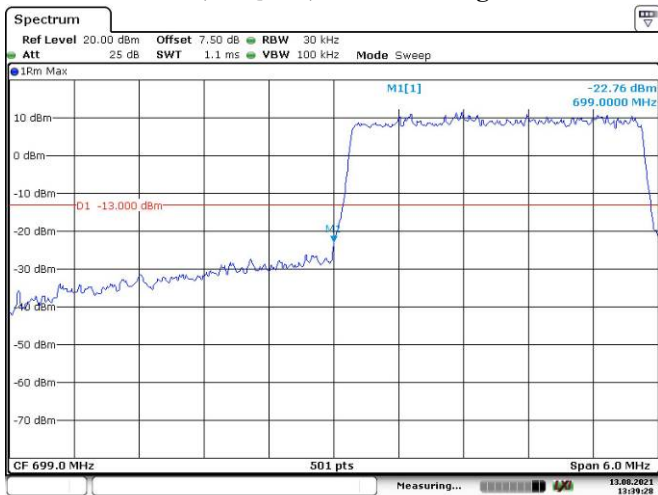

3M, 16QAM, Left Band Edge

Date: 13.AUG.2021 13:39:29