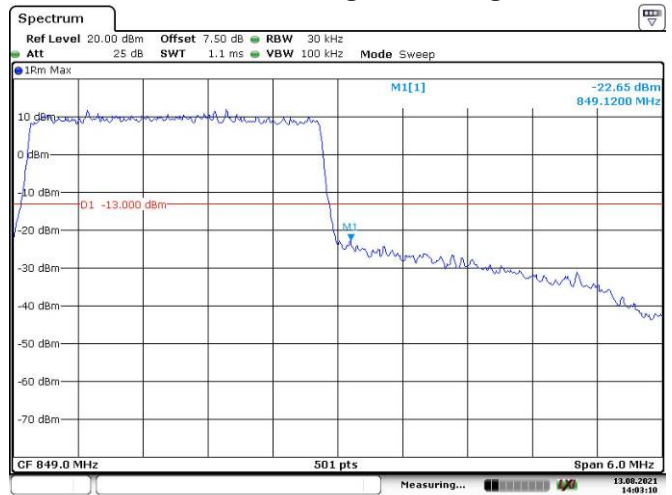

1.4M, 16QAM, Right Band Edge

Date: 13.AUG.2021 14:01:28

3M, 16QAM, Left Band Edge

Date: 13.AUG.2021 14:02:21

3M, 16QAM, Right Band Edge

Date: 13.AUG.2021 14:03:10

5M, 16QAM, Left Band Edge

Date: 13.AUG.2021 14:04:21

5M, 16QAM, Right Band Edge

Date: 13.AUG.2021 14:05:22

10M, 16QAM, Left Band Edge

10M, 16QAM, Right Band Edge

15M, 16QAM, Left Band Edge

15M, 16QAM, Right Band Edge

LTE Band 38:

5M, QPSK, Left Band Edge