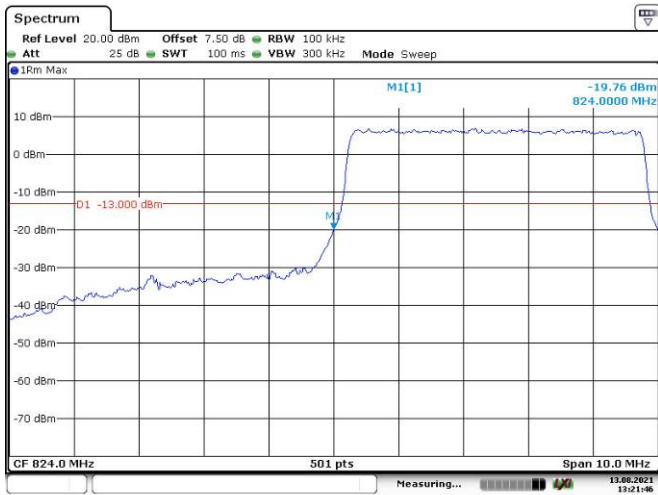

5M, 16QAM, Left Band Edge

Date: 13.AUG.2021 13:21:47