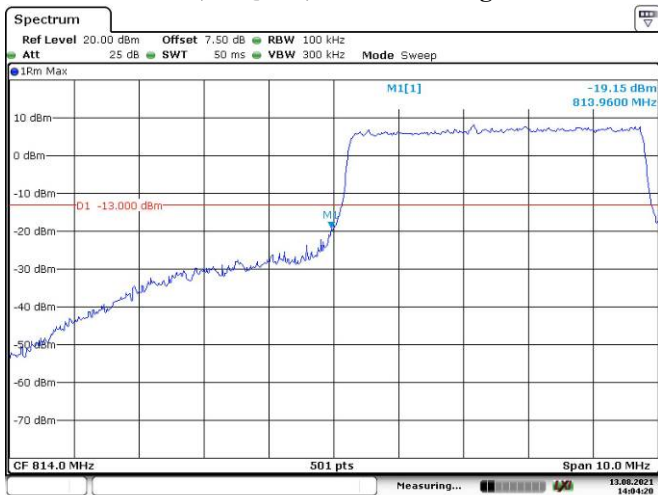

5M, QPSK, Right Band Edge

Date: 13.AUG.2021 14:04:53

10M, QPSK, Left Band Edge

10M, QPSK, Right Band Edge

15M, QPSK, Left Band Edge

15M, QPSK, Right Band Edge

1.4M, 16QAM, Left Band Edge

Date: 13.AUG.2021 14:00:10

1.4M, 16QAM, Right Band Edge

Date: 13.AUG.2021 14:01:28

3M, 16QAM, Left Band Edge

Date: 13.AUG.2021 14:02:21

3M, 16QAM, Right Band Edge

Date: 13.AUG.2021 14:03:10

5M, 16QAM, Left Band Edge

Date: 13.AUG.2021 14:04:21

5M, 16QAM, Right Band Edge

Date: 13.AUG.2021 14:05:22

10M, 16QAM, Left Band Edge

10M, 16QAM, Right Band Edge

15M, 16QAM, Left Band Edge

15M, 16QAM, Right Band Edge

LTE Band 38:

5M, QPSK, Left Band Edge