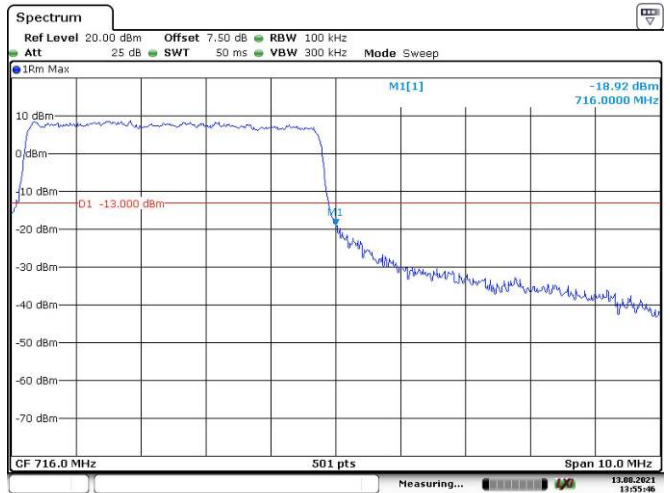

10M, 16QAM, Right Band Edge

LTE Band 13:

5M, QPSK, Left Band Edge

Date: 13.AUG.2021 13:45:18

5M, QPSK, Right Band Edge

Date: 13.AUG.2021 13:46:29

10M, 16QAM, Left Band Edge

Date: 13.AUG.2021 13:45:53

10M, 16QAM, Right Band Edge

Date: 13.AUG.2021 13:46:58

LTE Band 17:

5M, QPSK, Left Band Edge

5M, QPSK, Right Band Edge

10M, QPSK, Left Band Edge

10M, QPSK, Right Band Edge

5M, 16QAM, Left Band Edge

5M, 16QAM, Right Band Edge

10M, 16QAM, Left Band Edge

Date: 13.AUG.2021 13:57:32

10M, 16QAM, Right Band Edge

Date: 13.AUG.2021 13:58:44

LTE Band 26:

1.4M, QPSK, Left Band Edge

Date: 13.AUG.2021 13:59:23