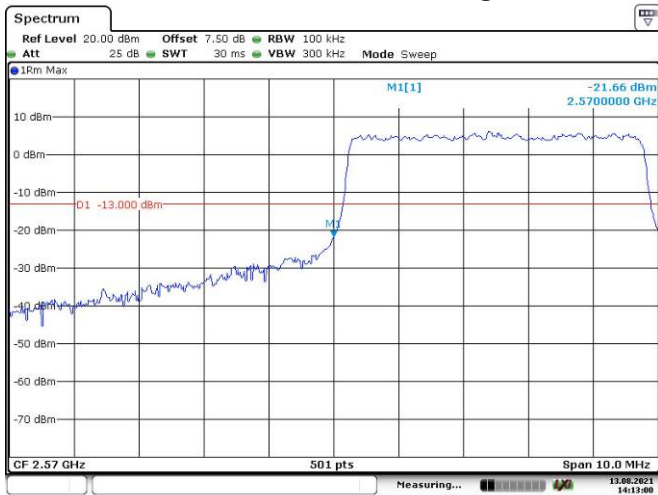

Date: 13.AUG.2021 14:12:20

5M, QPSK, Right Band Edge

Date: 13.AUG.2021 14:13:40

10M, QPSK, Left Band Edge

Date: 13.AUG.2021 14:15:12

10M, QPSK, Right Band Edge

Date: 13.AUG.2021 14:16:49

15M, QPSK, Left Band Edge

Date: 13.AUG.2021 14:18:51

15M, QPSK, Right Band Edge

Date: 13.AUG.2021 14:20:59

20M, QPSK, Left Band Edge

Date: 13.AUG.2021 14:22:45

20M, QPSK, Right Band Edge

Date: 13.AUG.2021 14:24:31

5M, 16QAM, Left Band Edge

Date: 13.AUG.2021 14:13:01

5M, 16QAM, Right Band Edge

Date: 13.AUG.2021 14:14:15

10M, 16QAM, Left Band Edge

Date: 13.AUG.2021 14:16:01

10M, 16QAM, Right Band Edge

Date: 13.AUG.2021 14:17:41

15M, 16QAM, Left Band Edge

Date: 13.AUG.2021 14:19:53

15M, 16QAM, Right Band Edge

Date: 13.AUG.2021 14:21:53

20M, 16QAM, Left Band Edge

Date: 13.AUG.2021 14:23:33

20M, 16QAM, Right Band Edge

Date: 13.AUG.2021 14:25:28

LTE Band 40 Lower: 5M, QPSK, Left Band Edge