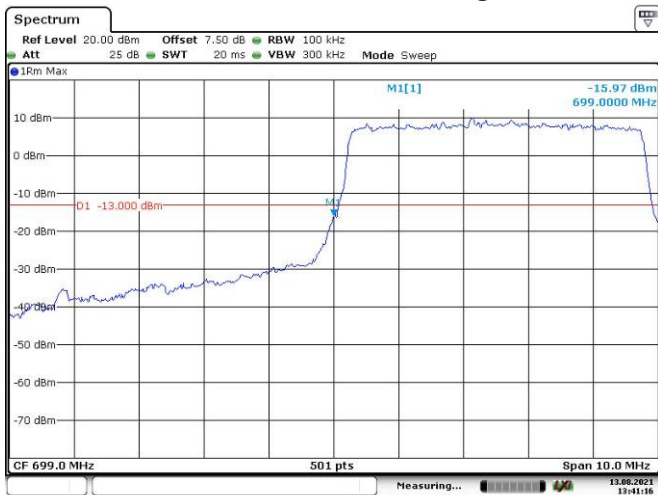

Date: 13.AUG.2021 13:38:33

3M, 16QAM, Left Band Edge

Date: 13.AUG.2021 13:39:29

3M, 16QAM, Right Band Edge

Date: 13.AUG.2021 13:40:14

5M, 16QAM, Left Band Edge

5M, 16QAM, Right Band Edge

10M, 16QAM, Left Band Edge

10M, 16QAM, Right Band Edge

LTE Band 13:

5M, QPSK, Left Band Edge

Date: 13.AUG.2021 13:45:18

5M, QPSK, Right Band Edge

Date: 13.AUG.2021 13:46:29

10M, 16QAM, Left Band Edge

Date: 13.AUG.2021 13:45:53