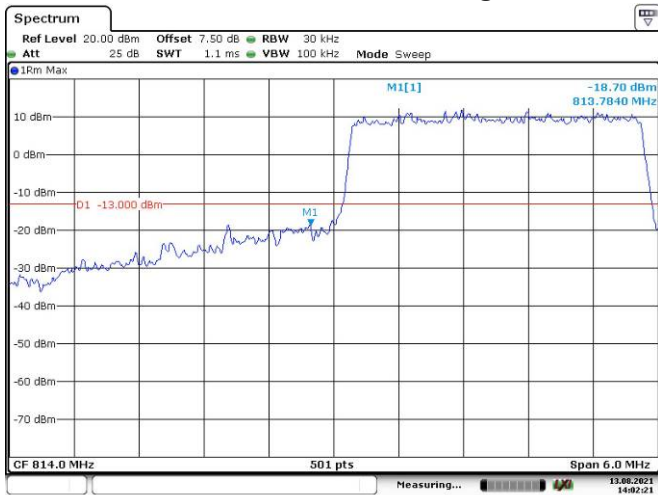

3M, 16QAM, Left Band Edge

Date: 13.AUG.2021 14:02:21