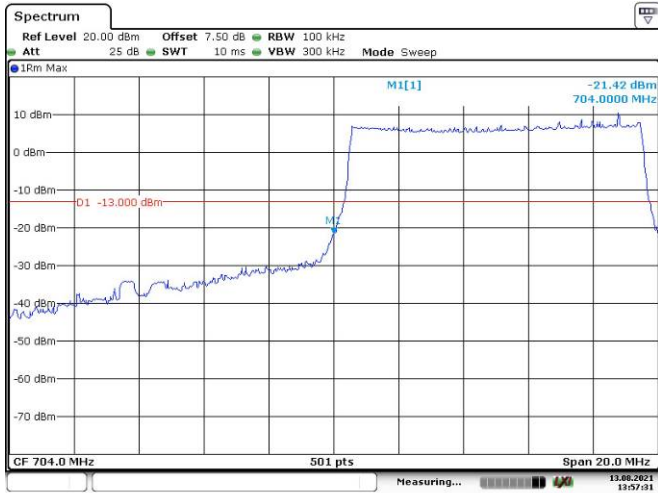

10M, 16QAM, Right Band Edge

LTE Band 13:

5M, QPSK, Left Band Edge

Date: 13.AUG.2021 13:45:18

5M, QPSK, Right Band Edge

Date: 13.AUG.2021 13:46:29

10M, 16QAM, Left Band Edge

Date: 13.AUG.2021 13:45:53

10M, 16QAM, Right Band Edge

Date: 13.AUG.2021 13:46:58

LTE Band 17:

5M, QPSK, Left Band Edge

5M, QPSK, Right Band Edge

10M, QPSK, Left Band Edge

10M, QPSK, Right Band Edge

5M, 16QAM, Left Band Edge

5M, 16QAM, Right Band Edge

10M, 16QAM, Left Band Edge

Date: 13.AUG.2021 13:57:32

10M, 16QAM, Right Band Edge

Date: 13.AUG.2021 13:58:44

LTE Band 26:

1.4M, QPSK, Left Band Edge

Date: 13.AUG.2021 13:59:23