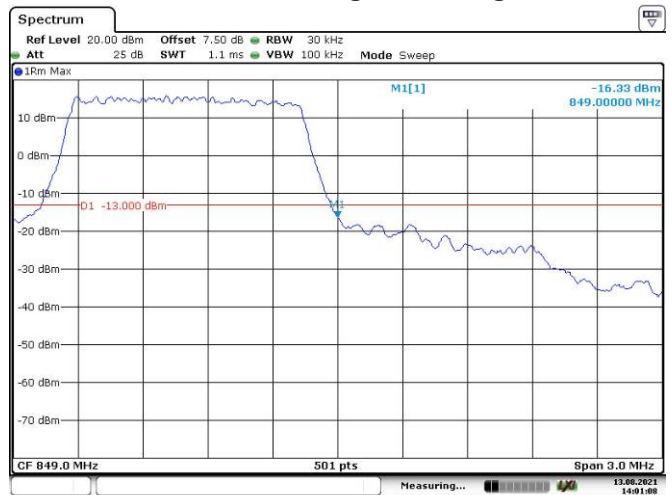

10M, 16QAM, Right Band Edge

Date: 13.AUG.2021 13:46:58

LTE Band 17:

5M, QPSK, Left Band Edge

5M, QPSK, Right Band Edge

10M, QPSK, Left Band Edge

10M, QPSK, Right Band Edge

5M, 16QAM, Left Band Edge

5M, 16QAM, Right Band Edge

10M, 16QAM, Left Band Edge

Date: 13.AUG.2021 13:57:32

10M, 16QAM, Right Band Edge

Date: 13.AUG.2021 13:58:44

LTE Band 26:

1.4M, QPSK, Left Band Edge

Date: 13.AUG.2021 13:59:23

1.4M, QPSK, Right Band Edge

Date: 13.AUG.2021 14:01:09

3M, QPSK, Left Band Edge

Date: 13.AUG.2021 14:01:52

3M, QPSK, Right Band Edge

Date: 13.AUG.2021 14:02:48

5M, QPSK, Left Band Edge

Date: 13.AUG.2021 14:03:52