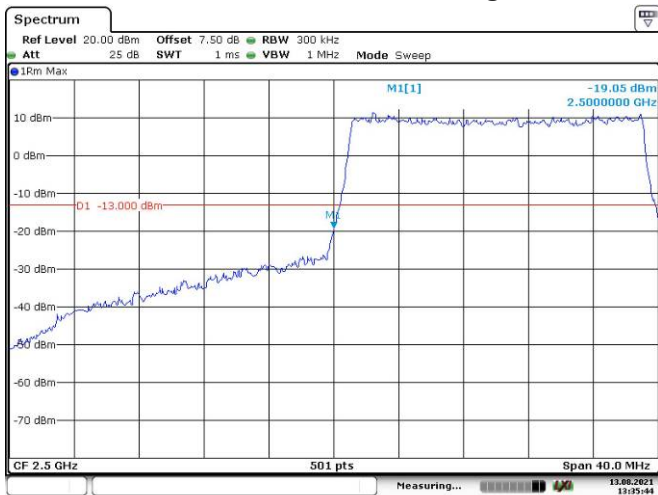

10M, 16QAM, Left Band Edge

Date: 13.AUG.2021 13:30:23

10M, 16QAM, Right Band Edge

Date: 13.AUG.2021 13:31:46

15M, 16QAM, Left Band Edge

Date: 13.AUG.2021 13:32:57

15M, 16QAM, Right Band Edge

Date: 13.AUG.2021 13:34:33

20M, 16QAM, Left Band Edge

Date: 13.AUG.2021 13:35:45

20M, 16QAM, Right Band Edge

Date: 13.AUG.2021 13:37:09

LTE Band 12:

1.4M, QPSK, Left Band Edge

Date: 13.AUG.2021 13:37:31

1.4M, QPSK, Right Band Edge