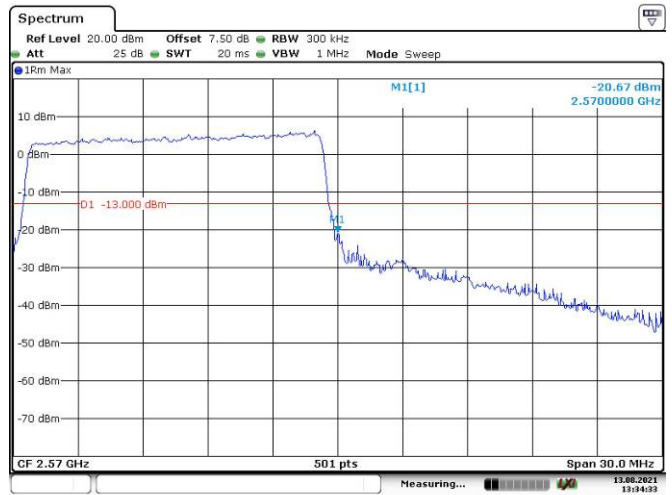

10M, 16QAM, Left Band Edge

Date: 13.AUG.2021 13:30:23

10M, 16QAM, Right Band Edge

Date: 13.AUG.2021 13:31:46

15M, 16QAM, Left Band Edge

Date: 13.AUG.2021 13:32:57

15M, 16QAM, Right Band Edge

Date: 13.AUG.2021 13:34:33

20M, 16QAM, Left Band Edge

Date: 13.AUG.2021 13:35:45

20M, 16QAM, Right Band Edge

Date: 13.AUG.2021 13:37:09

LTE Band 12:

1.4M, QPSK, Left Band Edge

Date: 13.AUG.2021 13:37:31

1.4M, QPSK, Right Band Edge