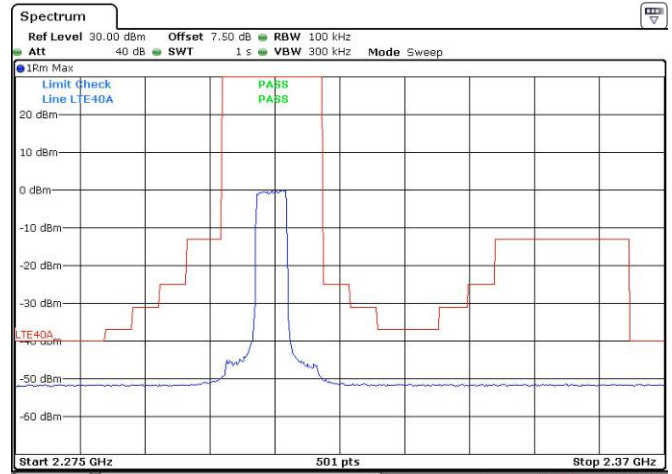

Date: 13.AUG.2021 14:13:01

5M, 16QAM, Right Band Edge

Date: 13.AUG.2021 14:14:15

10M, 16QAM, Left Band Edge

Date: 13.AUG.2021 14:16:01

10M, 16QAM, Right Band Edge

Date: 13.AUG.2021 14:17:41

15M, 16QAM, Left Band Edge

Date: 13.AUG.2021 14:19:53

15M, 16QAM, Right Band Edge

Date: 13.AUG.2021 14:21:53

20M, 16QAM, Left Band Edge

Date: 13.AUG.2021 14:23:33

20M, 16QAM, Right Band Edge

Date: 13.AUG.2021 14:25:28

LTE Band 40 Lower: 5M, QPSK, Left Band Edge

Date: 16.AUG.2021 15:28:18

5M, QPSK, Right Band Edge

Date: 16.AUG.2021 15:31:13

5M, 16QAM, Left Band Edge

Date: 16.AUG.2021 15:29:15

5M, 16QAM, Right Band Edge

Date: 16.AUG.2021 15:32:03

10M, QPSK