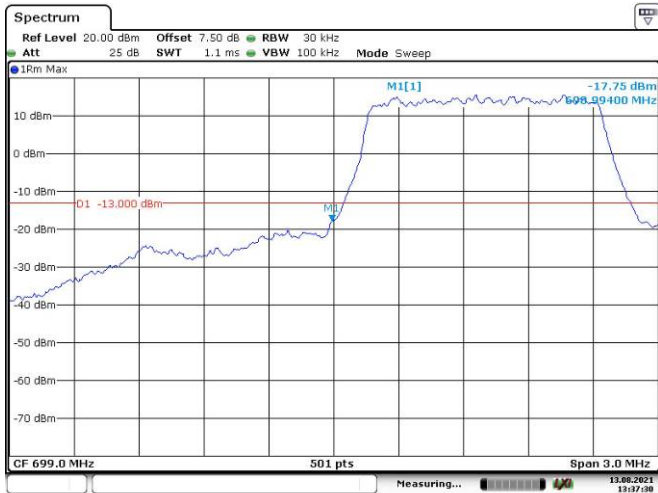

20M, 16QAM, Left Band Edge

Date: 13.AUG.2021 13:35:45

20M, 16QAM, Right Band Edge

Date: 13.AUG.2021 13:37:09

LTE Band 12:

1.4M, QPSK, Left Band Edge

Date: 13.AUG.2021 13:37:31

1.4M, QPSK, Right Band Edge

Date: 13.AUG.2021 13:38:14

3M, QPSK, Left Band Edge

Date: 13.AUG.2021 13:39:07

3M, QPSK, Right Band Edge

Date: 13.AUG.2021 13:39:53

5M, QPSK, Left Band Edge

Date: 13.AUG.2021 13:40:45

5M, QPSK, Right Band Edge