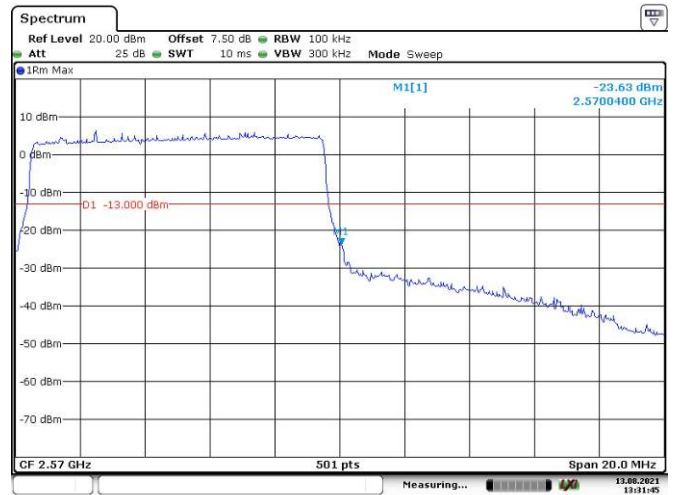

10M, 16QAM, Right Band Edge

Date: 13.AUG.2021 13:31:46