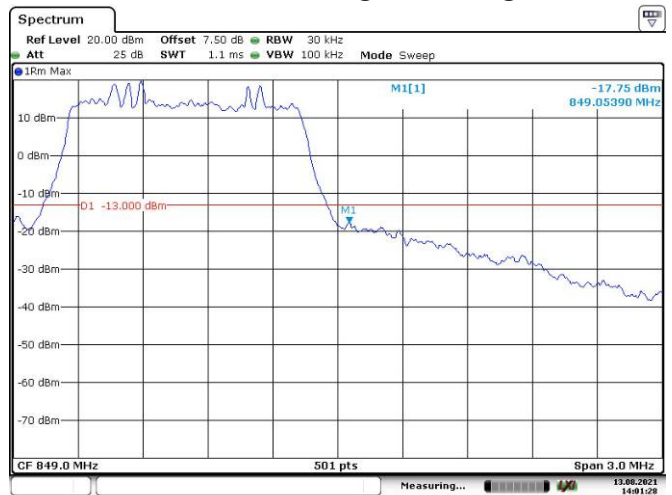

1.4M, QPSK, Right Band Edge

Date: 13.AUG.2021 14:01:09

3M, QPSK, Left Band Edge

Date: 13.AUG.2021 14:01:52

3M, QPSK, Right Band Edge

Date: 13.AUG.2021 14:02:48

5M, QPSK, Left Band Edge

Date: 13.AUG.2021 14:03:52

5M, QPSK, Right Band Edge

Date: 13.AUG.2021 14:04:53

10M, QPSK, Left Band Edge

10M, QPSK, Right Band Edge

15M, QPSK, Left Band Edge

15M, QPSK, Right Band Edge

1.4M, 16QAM, Left Band Edge

Date: 13.AUG.2021 14:00:10

1.4M, 16QAM, Right Band Edge

Date: 13.AUG.2021 14:01:28

3M, 16QAM, Left Band Edge

Date: 13.AUG.2021 14:02:21

3M, 16QAM, Right Band Edge

Date: 13.AUG.2021 14:03:10

5M, 16QAM, Left Band Edge

Date: 13.AUG.2021 14:04:21

5M, 16QAM, Right Band Edge

Date: 13.AUG.2021 14:05:22

10M, 16QAM, Left Band Edge

10M, 16QAM, Right Band Edge

15M, 16QAM, Left Band Edge

15M, 16QAM, Right Band Edge

LTE Band 38:

5M, QPSK, Left Band Edge