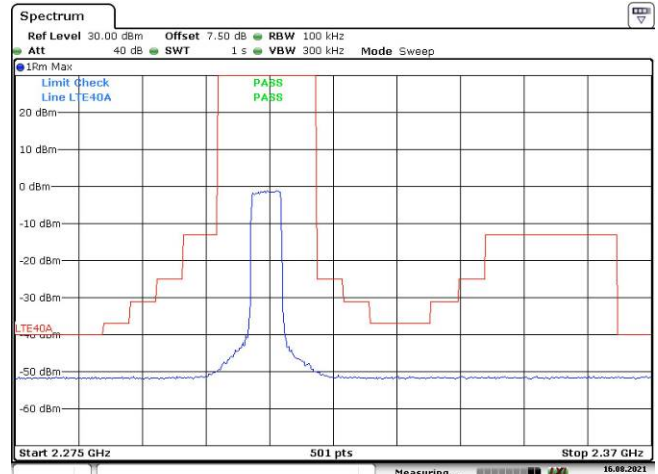

Date: 13.AUG.2021 14:19:53

15M, 16QAM, Right Band Edge

Date: 13.AUG.2021 14:21:53

20M, 16QAM, Left Band Edge

Date: 13.AUG.2021 14:23:33

20M, 16QAM, Right Band Edge

Date: 13.AUG.2021 14:25:28

LTE Band 40 Lower: 5M, QPSK, Left Band Edge

Date: 16.AUG.2021 15:28:18

5M, QPSK, Right Band Edge

Date: 16.AUG.2021 15:31:13

5M, 16QAM, Left Band Edge

Date: 16.AUG.2021 15:29:15

5M, 16QAM, Right Band Edge

Date: 16.AUG.2021 15:32:03

10M, QPSK