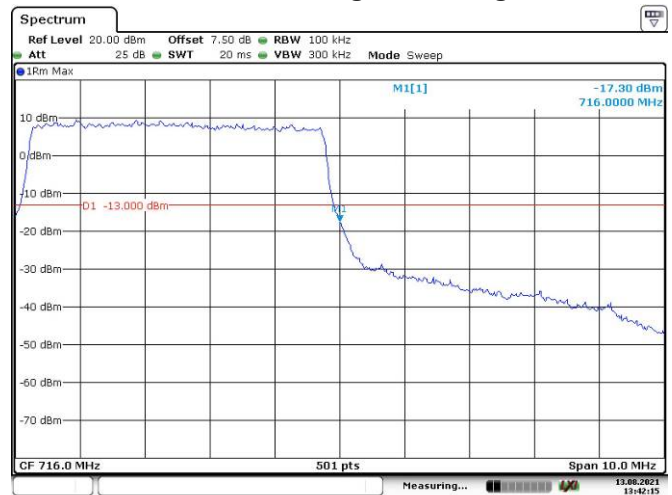

Date: 13.AUG.2021 13:38:33

3M, 16QAM, Left Band Edge

Date: 13.AUG.2021 13:39:29

3M, 16QAM, Right Band Edge

Date: 13.AUG.2021 13:40:14

5M, 16QAM, Left Band Edge

5M, 16QAM, Right Band Edge

10M, 16QAM, Left Band Edge

10M, 16QAM, Right Band Edge

LTE Band 13:

5M, QPSK, Left Band Edge

Date: 13.AUG.2021 13:45:18

5M, QPSK, Right Band Edge

Date: 13.AUG.2021 13:46:29

10M, 16QAM, Left Band Edge

Date: 13.AUG.2021 13:45:53