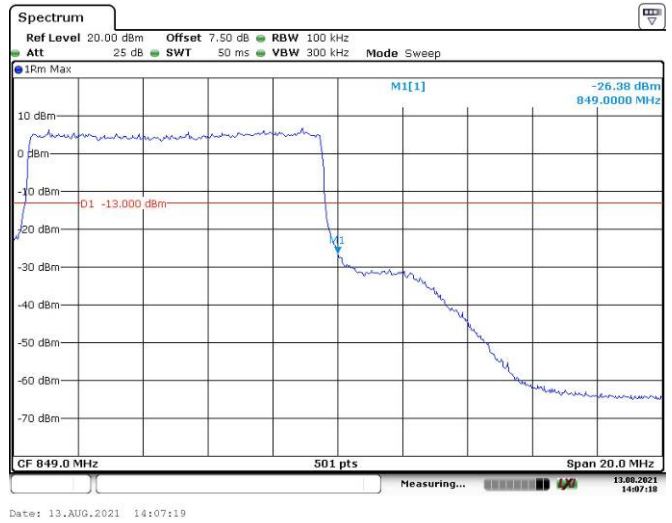

1.4M, QPSK, Right Band Edge

Date: 13.AUG.2021 14:01:09

3M, QPSK, Left Band Edge

Date: 13.AUG.2021 14:01:52

3M, QPSK, Right Band Edge

Date: 13.AUG.2021 14:02:48

5M, QPSK, Left Band Edge

Date: 13.AUG.2021 14:03:52

5M, QPSK, Right Band Edge

Date: 13.AUG.2021 14:04:53

10M, QPSK, Left Band Edge

10M, QPSK, Right Band Edge

15M, QPSK, Left Band Edge

15M, QPSK, Right Band Edge

1.4M, 16QAM, Left Band Edge

Date: 13.AUG.2021 14:00:10

1.4M, 16QAM, Right Band Edge

Date: 13.AUG.2021 14:01:28

3M, 16QAM, Left Band Edge

Date: 13.AUG.2021 14:02:21

3M, 16QAM, Right Band Edge

Date: 13.AUG.2021 14:03:10

5M, 16QAM, Left Band Edge

Date: 13.AUG.2021 14:04:21

5M, 16QAM, Right Band Edge

Date: 13.AUG.2021 14:05:22

10M, 16QAM, Left Band Edge

10M, 16QAM, Right Band Edge

15M, 16QAM, Left Band Edge

15M, 16QAM, Right Band Edge

LTE Band 38:

5M, QPSK, Left Band Edge