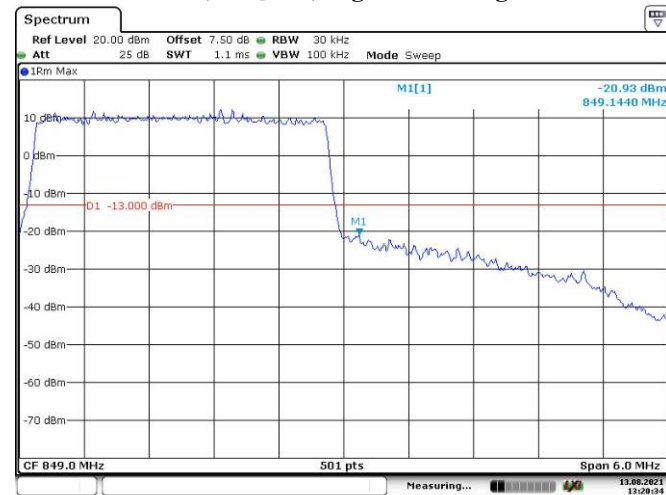

3M, 16QAM, Right Band Edge

Date: 13.AUG.2021 13:20:35