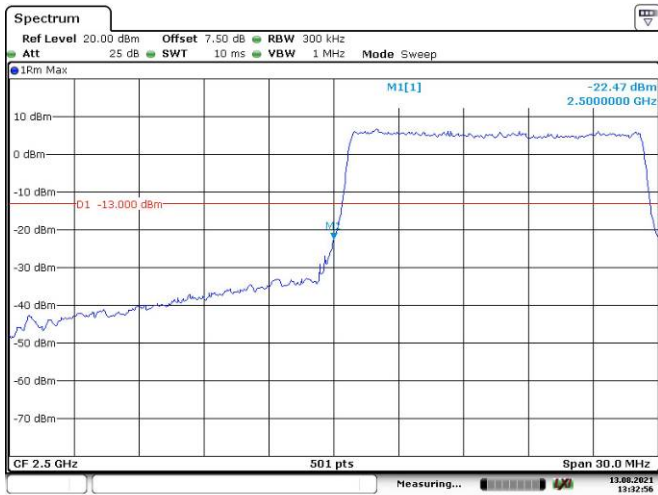

10M, 16QAM, Left Band Edge

Date: 13.AUG.2021 13:30:23

10M, 16QAM, Right Band Edge

Date: 13.AUG.2021 13:31:46

15M, 16QAM, Left Band Edge

Date: 13.AUG.2021 13:32:57

15M, 16QAM, Right Band Edge

Date: 13.AUG.2021 13:34:33

20M, 16QAM, Left Band Edge

Date: 13.AUG.2021 13:35:45

20M, 16QAM, Right Band Edge

Date: 13.AUG.2021 13:37:09

LTE Band 12:

1.4M, QPSK, Left Band Edge

Date: 13.AUG.2021 13:37:31

1.4M, QPSK, Right Band Edge