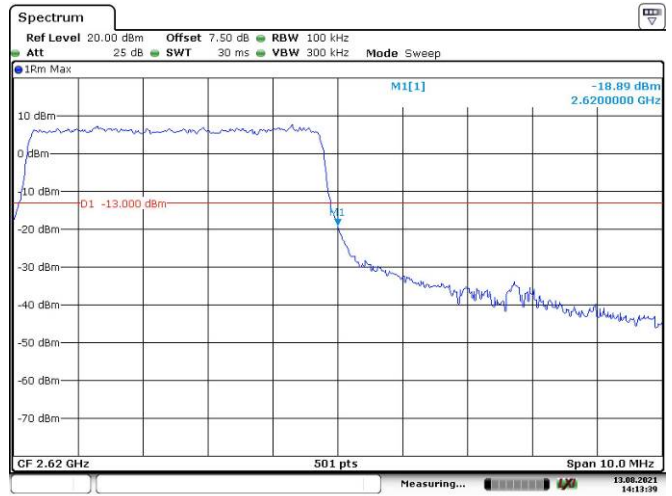

1.4M, 16QAM, Right Band Edge

Date: 13.AUG.2021 14:01:28

3M, 16QAM, Left Band Edge

Date: 13.AUG.2021 14:02:21

3M, 16QAM, Right Band Edge

Date: 13.AUG.2021 14:03:10

5M, 16QAM, Left Band Edge

Date: 13.AUG.2021 14:04:21

5M, 16QAM, Right Band Edge

Date: 13.AUG.2021 14:05:22

10M, 16QAM, Left Band Edge

10M, 16QAM, Right Band Edge

15M, 16QAM, Left Band Edge

15M, 16QAM, Right Band Edge

LTE Band 38:

5M, QPSK, Left Band Edge

Date: 13.AUG.2021 14:12:20

5M, QPSK, Right Band Edge

Date: 13.AUG.2021 14:13:40

10M, QPSK, Left Band Edge

Date: 13.AUG.2021 14:15:12

10M, QPSK, Right Band Edge

Date: 13.AUG.2021 14:16:49

15M, QPSK, Left Band Edge