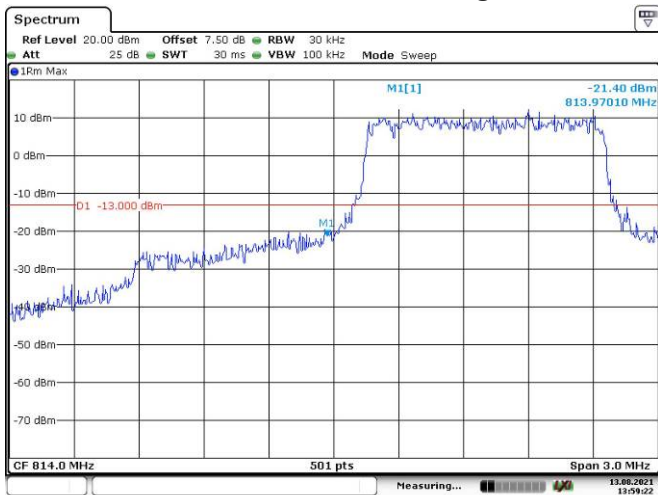

10M, 16QAM, Right Band Edge

Date: 13.AUG.2021 13:46:58

LTE Band 17:

5M, QPSK, Left Band Edge

5M, QPSK, Right Band Edge

10M, QPSK, Left Band Edge

10M, QPSK, Right Band Edge

5M, 16QAM, Left Band Edge

5M, 16QAM, Right Band Edge

10M, 16QAM, Left Band Edge

Date: 13.AUG.2021 13:57:32

10M, 16QAM, Right Band Edge

Date: 13.AUG.2021 13:58:44

LTE Band 26:

1.4M, QPSK, Left Band Edge

Date: 13.AUG.2021 13:59:23

1.4M, QPSK, Right Band Edge

Date: 13.AUG.2021 14:01:09

3M, QPSK, Left Band Edge

Date: 13.AUG.2021 14:01:52

3M, QPSK, Right Band Edge

Date: 13.AUG.2021 14:02:48

5M, QPSK, Left Band Edge

Date: 13.AUG.2021 14:03:52