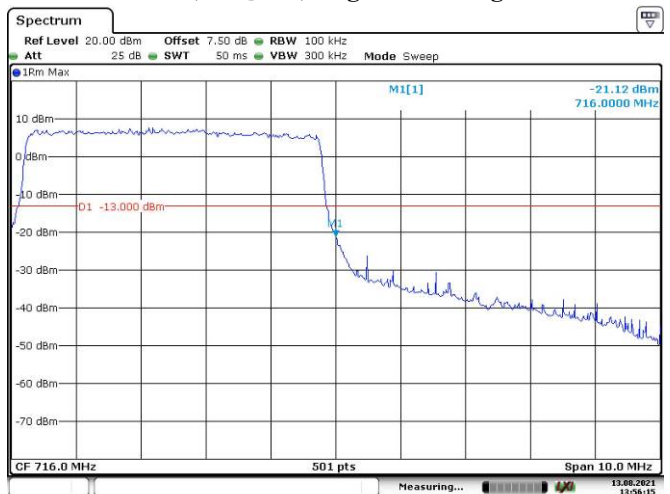

10M, 16QAM, Right Band Edge

LTE Band 13:

5M, QPSK, Left Band Edge

Date: 13.AUG.2021 13:45:18

5M, QPSK, Right Band Edge

Date: 13.AUG.2021 13:46:29

10M, 16QAM, Left Band Edge

Date: 13.AUG.2021 13:45:53

10M, 16QAM, Right Band Edge

Date: 13.AUG.2021 13:46:58

LTE Band 17:

5M, QPSK, Left Band Edge

5M, QPSK, Right Band Edge

10M, QPSK, Left Band Edge

10M, QPSK, Right Band Edge

5M, 16QAM, Left Band Edge

5M, 16QAM, Right Band Edge

10M, 16QAM, Left Band Edge

Date: 13.AUG.2021 13:57:32

10M, 16QAM, Right Band Edge

Date: 13.AUG.2021 13:58:44

LTE Band 26:

1.4M, QPSK, Left Band Edge

Date: 13.AUG.2021 13:59:23