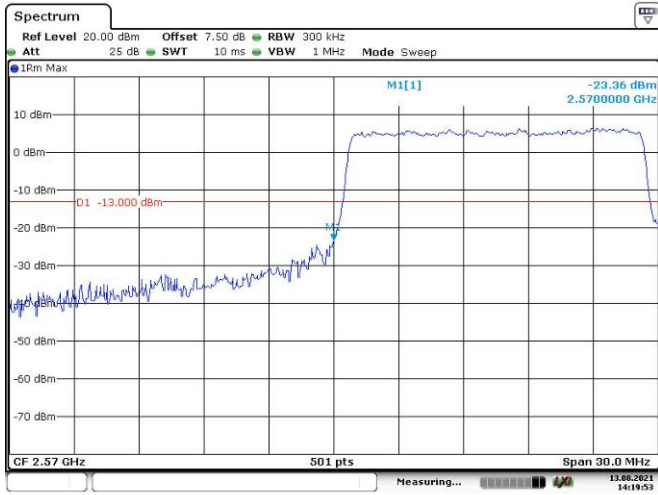

Date: 13.AUG.2021 14:13:01

5M, 16QAM, Right Band Edge

Date: 13.AUG.2021 14:14:15

10M, 16QAM, Left Band Edge

Date: 13.AUG.2021 14:16:01

10M, 16QAM, Right Band Edge

Date: 13.AUG.2021 14:17:41

15M, 16QAM, Left Band Edge

Date: 13.AUG.2021 14:19:53

15M, 16QAM, Right Band Edge

Date: 13.AUG.2021 14:21:53

20M, 16QAM, Left Band Edge

Date: 13.AUG.2021 14:23:33

20M, 16QAM, Right Band Edge

Date: 13.AUG.2021 14:25:28

LTE Band 40 Lower: 5M, QPSK, Left Band Edge