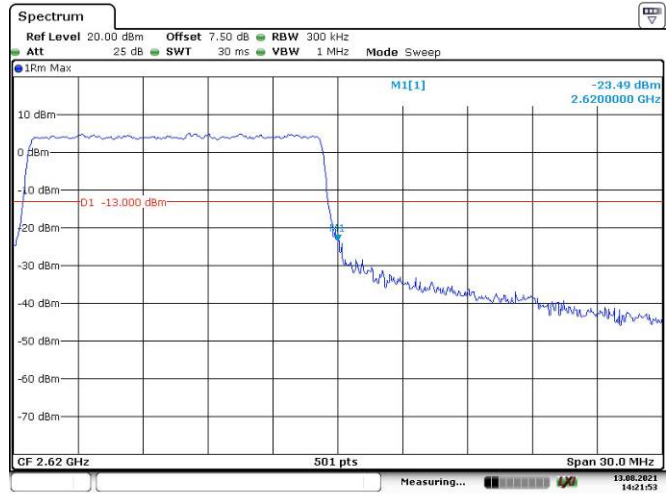

Date: 13.AUG.2021 14:18:51

15M, QPSK, Right Band Edge

Date: 13.AUG.2021 14:20:59

20M, QPSK, Left Band Edge

Date: 13.AUG.2021 14:22:45

20M, QPSK, Right Band Edge

Date: 13.AUG.2021 14:24:31

5M, 16QAM, Left Band Edge

Date: 13.AUG.2021 14:13:01

5M, 16QAM, Right Band Edge

Date: 13.AUG.2021 14:14:15

10M, 16QAM, Left Band Edge

Date: 13.AUG.2021 14:16:01

10M, 16QAM, Right Band Edge

Date: 13.AUG.2021 14:17:41

15M, 16QAM, Left Band Edge

Date: 13.AUG.2021 14:19:53

15M, 16QAM, Right Band Edge

Date: 13.AUG.2021 14:21:53

20M, 16QAM, Left Band Edge

Date: 13.AUG.2021 14:23:33

20M, 16QAM, Right Band Edge

Date: 13.AUG.2021 14:25:28

LTE Band 40 Lower: 5M, QPSK, Left Band Edge