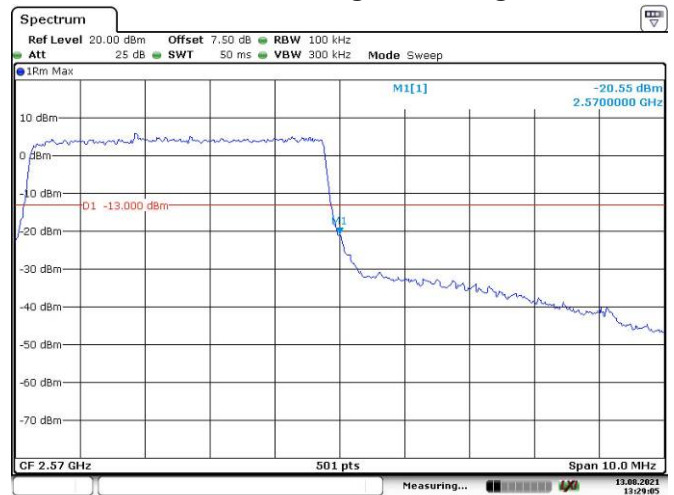

20M, QPSK, Left Band Edge

Date: 13.AUG.2021 13:35:12

20M, QPSK, Right Band Edge

Date: 13.AUG.2021 13:36:24

5M, 16QAM, Left Band Edge

Date: 7.SEP.2021 16:08:13

5M, 16QAM, Right Band Edge

Date: 13.AUG.2021 13:29:06

20M, 16QAM, Left Band Edge

Date: 13.AUG.2021 13:35:45

20M, 16QAM, Right Band Edge

Date: 13.AUG.2021 13:37:09

LTE Band 12:

1.4M, QPSK, Left Band Edge

Date: 13.AUG.2021 13:37:31

1.4M, QPSK, Right Band Edge