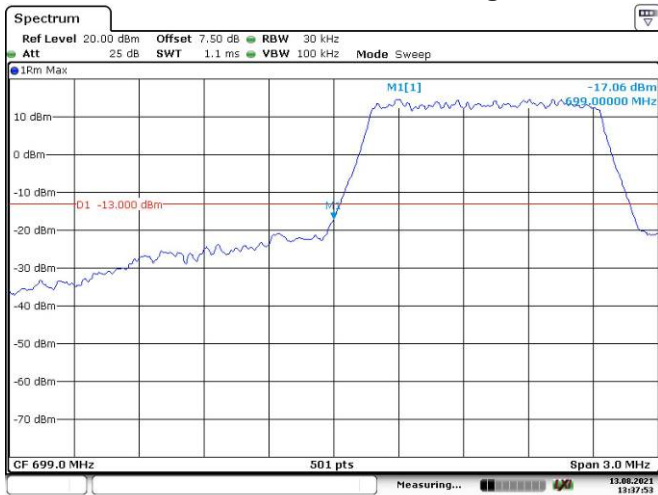

Date: 13.AUG.2021 13:41:46

10M, QPSK, Left Band Edge

Date: 13.AUG.2021 13:42:56

10M, QPSK, Right Band Edge

Date: 13.AUG.2021 13:44:06

1.4M, 16QAM, Left Band Edge

Date: 13.AUG.2021 13:37:53

1.4M, 16QAM, Right Band Edge

10M, 16QAM, Right Band Edge

LTE Band 13:

5M, QPSK, Left Band Edge

Date: 13.AUG.2021 13:45:18

5M, QPSK, Right Band Edge

Date: 13.AUG.2021 13:46:29

10M, 16QAM, Left Band Edge

Date: 13.AUG.2021 13:45:53