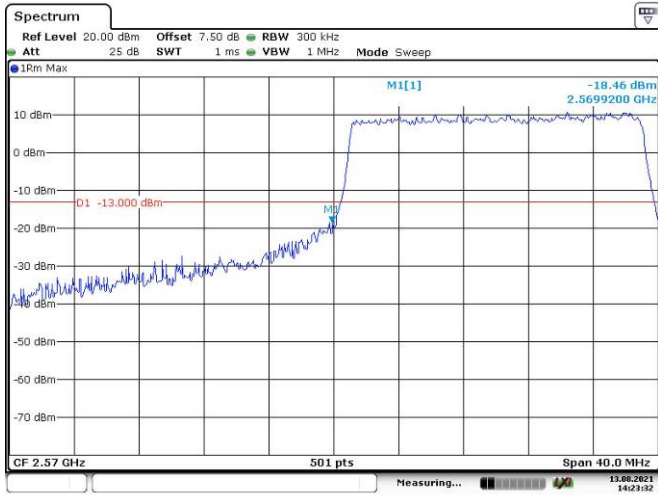

Date: 13.AUG.2021 14:13:01

5M, 16QAM, Right Band Edge

Date: 13.AUG.2021 14:14:15

10M, 16QAM, Left Band Edge

Date: 13.AUG.2021 14:16:01

10M, 16QAM, Right Band Edge

Date: 13.AUG.2021 14:17:41

15M, 16QAM, Left Band Edge

Date: 13.AUG.2021 14:19:53

15M, 16QAM, Right Band Edge

Date: 13.AUG.2021 14:21:53

20M, 16QAM, Left Band Edge

Date: 13.AUG.2021 14:23:33

20M, 16QAM, Right Band Edge

Date: 13.AUG.2021 14:25:28

LTE Band 40 Lower: 5M, QPSK, Left Band Edge