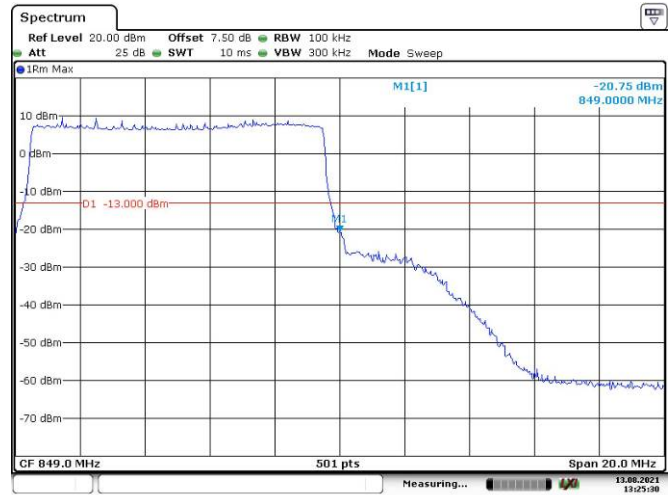

LTE Band 5:

1.4M, QPSK, Left Band Edge

1.4M, QPSK, Right Band Edge

3M, QPSK, Left Band Edge

3M, QPSK, Right Band Edge

5M, QPSK, Left Band Edge

5M, QPSK, Right Band Edge

10M, QPSK, Left Band Edge

Date: 13.AUG.2021 13:03:12

3M, 16QAM, Right Band Edge

Date: 13.AUG.2021 13:20:35

5M, 16QAM, Left Band Edge

Date: 13.AUG.2021 13:21:47

5M, 16QAM, Right Band Edge

Date: 13.AUG.2021 13:22:58

10M, 16QAM, Left Band Edge

Date: 13.AUG.2021 13:24:21

10M, 16QAM, Right Band Edge

Date: 13.AUG.2021 13:25:30

LTE Band 7:

5M, QPSK, Left Band Edge

Date: 7_SEP.2021 16:06:54

5M, QPSK, Right Band Edge

Date: 13_AUG.2021 13:28:28