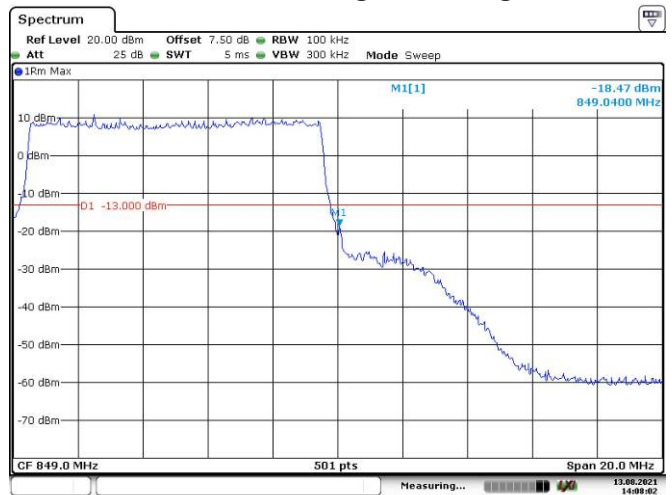

1.4M, 16QAM, Right Band Edge

Date: 13.AUG.2021 14:01:28

3M, 16QAM, Left Band Edge

Date: 13.AUG.2021 14:02:21

3M, 16QAM, Right Band Edge

Date: 13.AUG.2021 14:03:10

5M, 16QAM, Left Band Edge

Date: 13.AUG.2021 14:04:21

5M, 16QAM, Right Band Edge

Date: 13.AUG.2021 14:05:22

10M, 16QAM, Left Band Edge

10M, 16QAM, Right Band Edge

15M, 16QAM, Left Band Edge

15M, 16QAM, Right Band Edge

LTE Band 38:

5M, QPSK, Left Band Edge

Date: 13.AUG.2021 14:12:20

5M, QPSK, Right Band Edge

Date: 13.AUG.2021 14:13:40

10M, QPSK, Left Band Edge

Date: 13.AUG.2021 14:15:12

10M, QPSK, Right Band Edge

Date: 13.AUG.2021 14:16:49

15M, QPSK, Left Band Edge