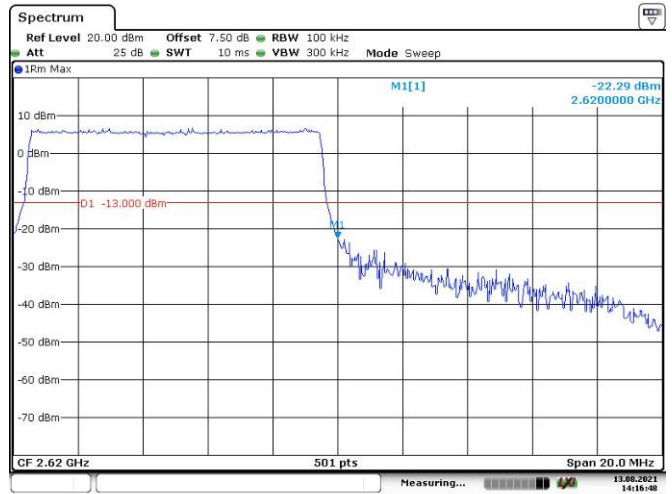

5M, 16QAM, Right Band Edge

Date: 13.AUG.2021 14:05:22

10M, 16QAM, Left Band Edge

10M, 16QAM, Right Band Edge

15M, 16QAM, Left Band Edge

15M, 16QAM, Right Band Edge

LTE Band 38:

5M, QPSK, Left Band Edge

Date: 13.AUG.2021 14:12:20

5M, QPSK, Right Band Edge

Date: 13.AUG.2021 14:13:40

10M, QPSK, Left Band Edge

Date: 13.AUG.2021 14:15:12

10M, QPSK, Right Band Edge

Date: 13.AUG.2021 14:16:49

15M, QPSK, Left Band Edge

Date: 13.AUG.2021 14:18:51

15M, QPSK, Right Band Edge

Date: 13.AUG.2021 14:20:59

20M, QPSK, Left Band Edge

Date: 13.AUG.2021 14:22:45

20M, QPSK, Right Band Edge

Date: 13.AUG.2021 14:24:31

5M, 16QAM, Left Band Edge