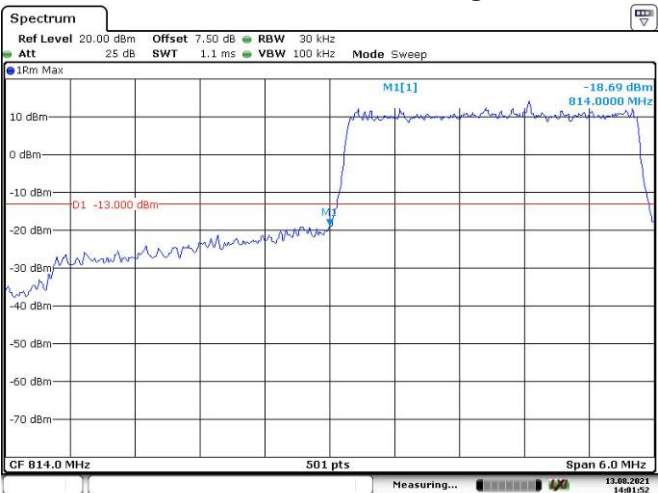

5M, 16QAM, Right Band Edge

10M, 16QAM, Left Band Edge

Date: 13.AUG.2021 13:57:32

10M, 16QAM, Right Band Edge

Date: 13.AUG.2021 13:58:44

LTE Band 26:

1.4M, QPSK, Left Band Edge

Date: 13.AUG.2021 13:59:23

1.4M, QPSK, Right Band Edge

Date: 13.AUG.2021 14:01:09

3M, QPSK, Left Band Edge

Date: 13.AUG.2021 14:01:52

3M, QPSK, Right Band Edge

Date: 13.AUG.2021 14:02:48

5M, QPSK, Left Band Edge

Date: 13.AUG.2021 14:03:52