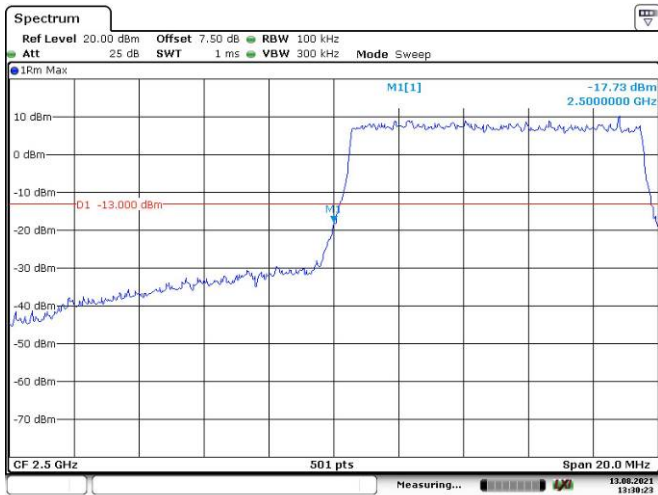

10M, 16QAM, Left Band Edge

Date: 13.AUG.2021 13:30:23