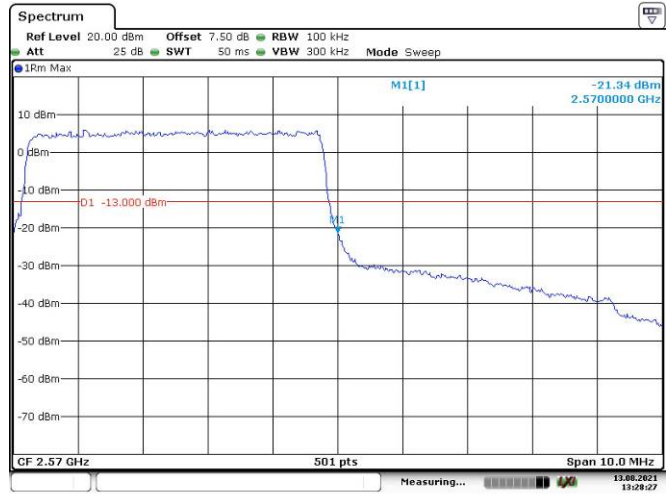

Date: 13.AUG.2021 13:24:21

10M, 16QAM, Right Band Edge

Date: 13.AUG.2021 13:25:30

LTE Band 7:

5M, QPSK, Left Band Edge

Date: 7_SEP.2021 16:06:54

5M, QPSK, Right Band Edge

Date: 13_AUG.2021 13:28:28