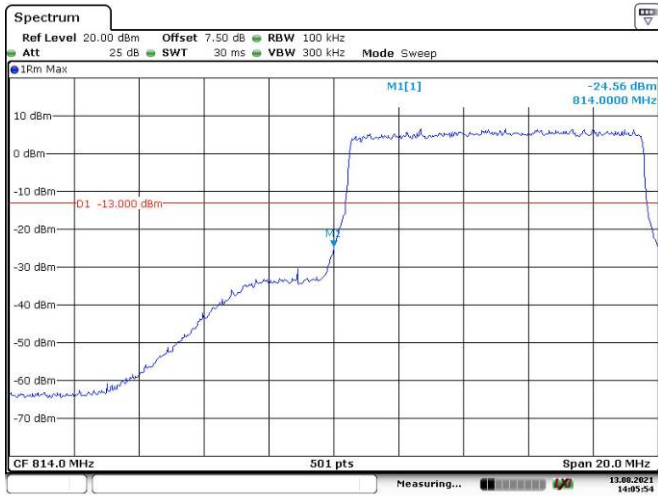

5M, 16QAM, Right Band Edge

10M, 16QAM, Left Band Edge

Date: 13.AUG.2021 13:57:32

10M, 16QAM, Right Band Edge

Date: 13.AUG.2021 13:58:44

LTE Band 26:

1.4M, QPSK, Left Band Edge

Date: 13.AUG.2021 13:59:23

1.4M, QPSK, Right Band Edge

Date: 13.AUG.2021 14:01:09

3M, QPSK, Left Band Edge

Date: 13.AUG.2021 14:01:52

3M, QPSK, Right Band Edge

Date: 13.AUG.2021 14:02:48

5M, QPSK, Left Band Edge

Date: 13.AUG.2021 14:03:52

5M, QPSK, Right Band Edge

Date: 13.AUG.2021 14:04:53

10M, QPSK, Left Band Edge

10M, QPSK, Right Band Edge

15M, QPSK, Left Band Edge

15M, QPSK, Right Band Edge

1.4M, 16QAM, Left Band Edge

Date: 13.AUG.2021 14:00:10