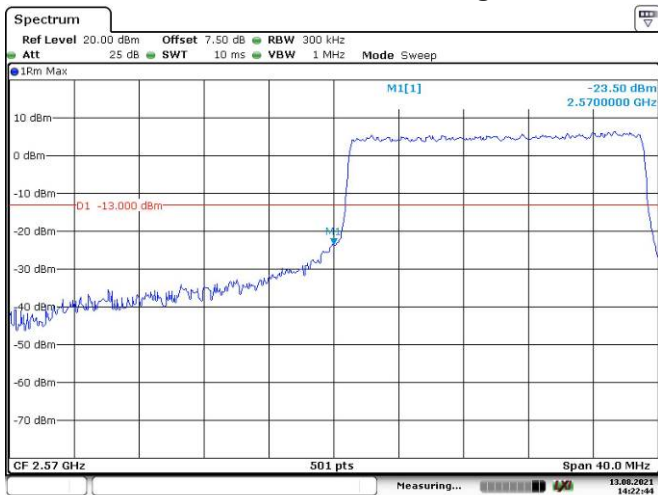

5M, 16QAM, Right Band Edge

Date: 13.AUG.2021 14:05:22

10M, 16QAM, Left Band Edge

10M, 16QAM, Right Band Edge

15M, 16QAM, Left Band Edge

15M, 16QAM, Right Band Edge

LTE Band 38:

5M, QPSK, Left Band Edge

Date: 13.AUG.2021 14:12:20

5M, QPSK, Right Band Edge

Date: 13.AUG.2021 14:13:40

10M, QPSK, Left Band Edge

Date: 13.AUG.2021 14:15:12

10M, QPSK, Right Band Edge

Date: 13.AUG.2021 14:16:49

15M, QPSK, Left Band Edge

Date: 13.AUG.2021 14:18:51

15M, QPSK, Right Band Edge

Date: 13.AUG.2021 14:20:59

20M, QPSK, Left Band Edge

Date: 13.AUG.2021 14:22:45

20M, QPSK, Right Band Edge

Date: 13.AUG.2021 14:24:31

5M, 16QAM, Left Band Edge