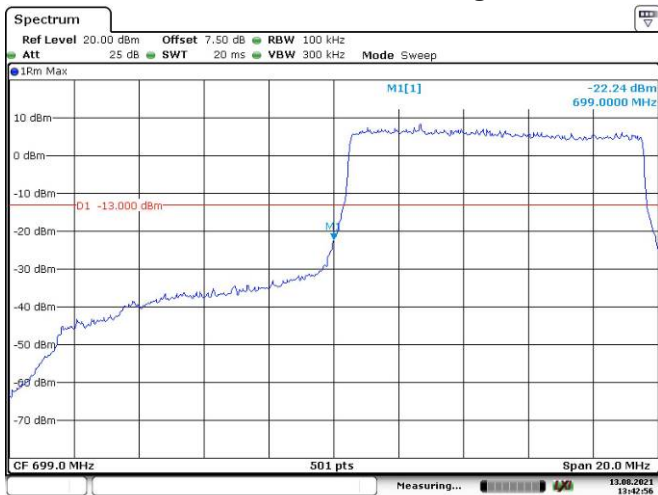

20M, 16QAM, Left Band Edge

Date: 13.AUG.2021 13:35:45

20M, 16QAM, Right Band Edge

Date: 13.AUG.2021 13:37:09

LTE Band 12:

1.4M, QPSK, Left Band Edge

Date: 13.AUG.2021 13:37:31

1.4M, QPSK, Right Band Edge

Date: 13.AUG.2021 13:38:14

3M, QPSK, Left Band Edge

Date: 13.AUG.2021 13:39:07

3M, QPSK, Right Band Edge

Date: 13.AUG.2021 13:39:53

5M, QPSK, Left Band Edge

Date: 13.AUG.2021 13:40:45

5M, QPSK, Right Band Edge

Date: 13.AUG.2021 13:41:46

10M, QPSK, Left Band Edge

Date: 13.AUG.2021 13:42:56

10M, QPSK, Right Band Edge

Date: 13.AUG.2021 13:44:06

1.4M, 16QAM, Left Band Edge

Date: 13.AUG.2021 13:37:53

1.4M, 16QAM, Right Band Edge