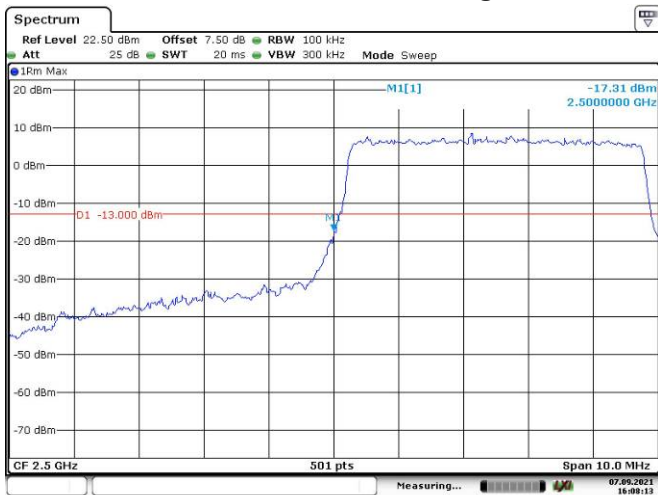

20M, QPSK, Left Band Edge

Date: 13.AUG.2021 13:35:12

20M, QPSK, Right Band Edge

Date: 13.AUG.2021 13:36:24

5M, 16QAM, Left Band Edge

Date: 7.SEP.2021 16:08:13

5M, 16QAM, Right Band Edge

Date: 13.AUG.2021 13:29:06