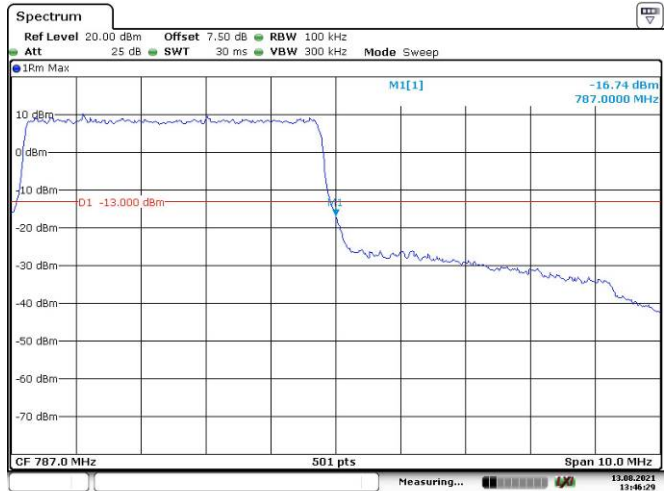

10M, 16QAM, Right Band Edge

LTE Band 13:

5M, QPSK, Left Band Edge

Date: 13.AUG.2021 13:45:18

5M, QPSK, Right Band Edge

Date: 13.AUG.2021 13:46:29

10M, 16QAM, Left Band Edge

Date: 13.AUG.2021 13:45:53

10M, 16QAM, Right Band Edge

Date: 13.AUG.2021 13:46:58

LTE Band 17:

5M, QPSK, Left Band Edge

5M, QPSK, Right Band Edge

10M, QPSK, Left Band Edge

10M, QPSK, Right Band Edge

5M, 16QAM, Left Band Edge

5M, 16QAM, Right Band Edge

10M, 16QAM, Left Band Edge

Date: 13.AUG.2021 13:57:32

10M, 16QAM, Right Band Edge

Date: 13.AUG.2021 13:58:44

LTE Band 26:

1.4M, QPSK, Left Band Edge

Date: 13.AUG.2021 13:59:23