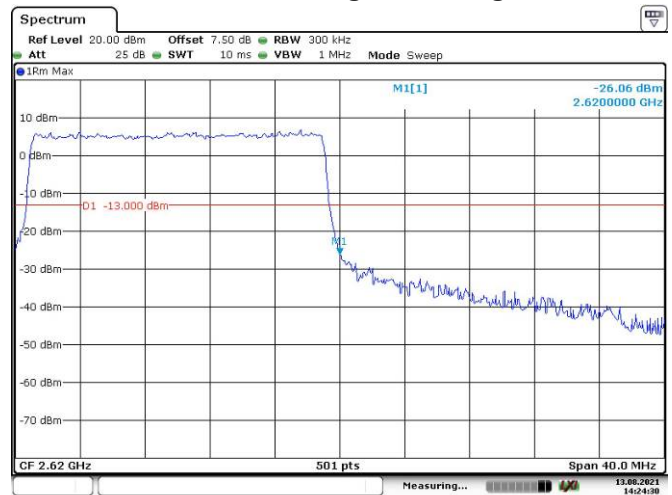

Date: 13.AUG.2021 14:18:51

15M, QPSK, Right Band Edge

Date: 13.AUG.2021 14:20:59

20M, QPSK, Left Band Edge

Date: 13.AUG.2021 14:22:45

20M, QPSK, Right Band Edge

Date: 13.AUG.2021 14:24:31

5M, 16QAM, Left Band Edge