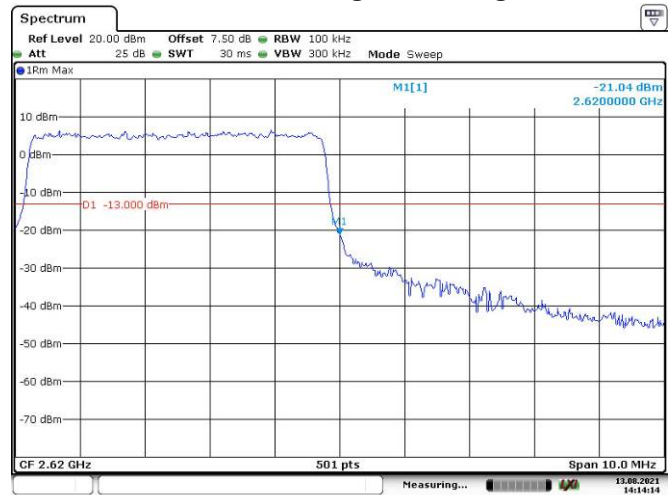

Date: 13.AUG.2021 14:12:20

5M, QPSK, Right Band Edge

Date: 13.AUG.2021 14:13:40

10M, QPSK, Left Band Edge

Date: 13.AUG.2021 14:15:12

10M, QPSK, Right Band Edge

Date: 13.AUG.2021 14:16:49

15M, QPSK, Left Band Edge

Date: 13.AUG.2021 14:18:51

15M, QPSK, Right Band Edge

Date: 13.AUG.2021 14:20:59

20M, QPSK, Left Band Edge

Date: 13.AUG.2021 14:22:45

20M, QPSK, Right Band Edge

Date: 13.AUG.2021 14:24:31

5M, 16QAM, Left Band Edge

Date: 13.AUG.2021 14:13:01

5M, 16QAM, Right Band Edge

Date: 13.AUG.2021 14:14:15

10M, 16QAM, Left Band Edge

Date: 13.AUG.2021 14:16:01

10M, 16QAM, Right Band Edge

Date: 13.AUG.2021 14:17:41

15M, 16QAM, Left Band Edge

Date: 13.AUG.2021 14:19:53

15M, 16QAM, Right Band Edge

Date: 13.AUG.2021 14:21:53

20M, 16QAM, Left Band Edge

Date: 13.AUG.2021 14:23:33

20M, 16QAM, Right Band Edge

Date: 13.AUG.2021 14:25:28

LTE Band 40 Lower: 5M, QPSK, Left Band Edge