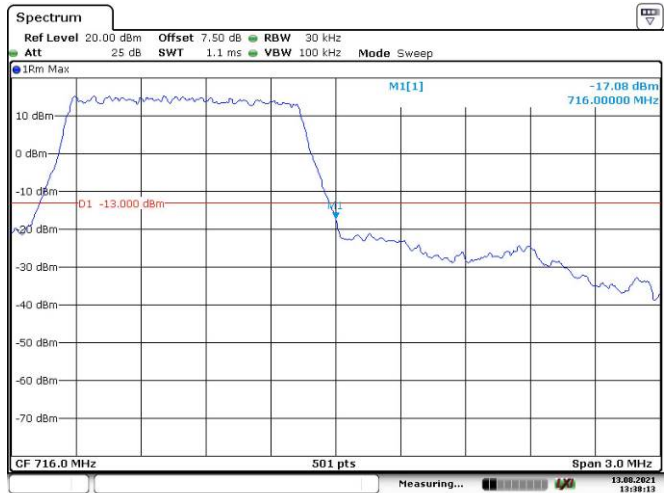

20M, 16QAM, Left Band Edge

Date: 13.AUG.2021 13:35:45

20M, 16QAM, Right Band Edge

Date: 13.AUG.2021 13:37:09

LTE Band 12:

1.4M, QPSK, Left Band Edge

Date: 13.AUG.2021 13:37:31

1.4M, QPSK, Right Band Edge