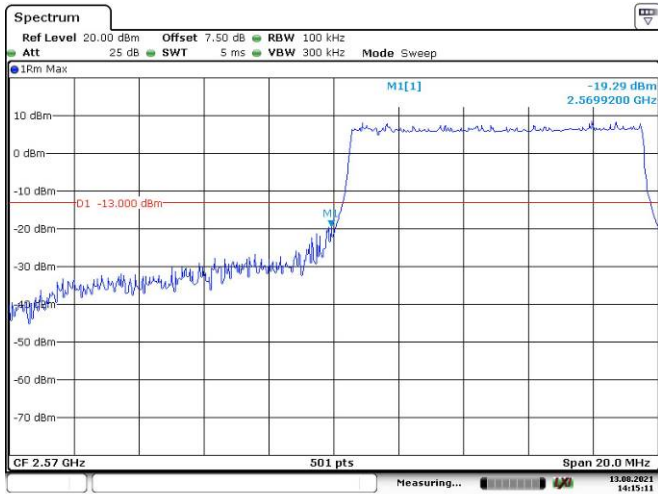

10M, QPSK, Left Band Edge

Date: 13.AUG.2021 14:15:12