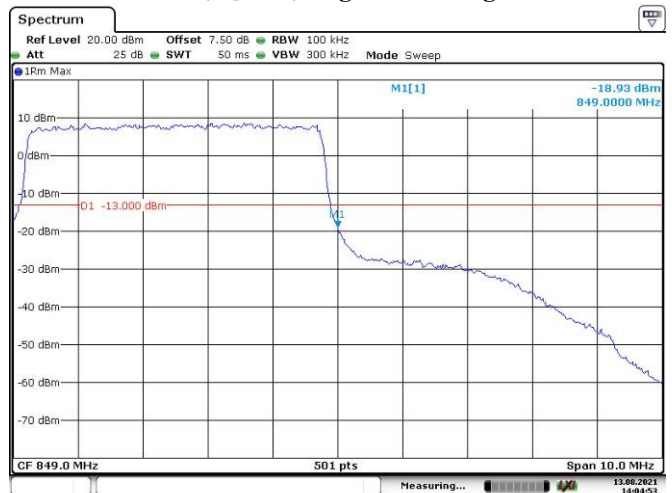

5M, 16QAM, Right Band Edge

10M, 16QAM, Left Band Edge

Date: 13.AUG.2021 13:57:32

10M, 16QAM, Right Band Edge

Date: 13.AUG.2021 13:58:44

LTE Band 26:

1.4M, QPSK, Left Band Edge

Date: 13.AUG.2021 13:59:23

1.4M, QPSK, Right Band Edge

Date: 13.AUG.2021 14:01:09

3M, QPSK, Left Band Edge

Date: 13.AUG.2021 14:01:52

3M, QPSK, Right Band Edge

Date: 13.AUG.2021 14:02:48

5M, QPSK, Left Band Edge

Date: 13.AUG.2021 14:03:52

5M, QPSK, Right Band Edge

Date: 13.AUG.2021 14:04:53

10M, QPSK, Left Band Edge

10M, QPSK, Right Band Edge

15M, QPSK, Left Band Edge

15M, QPSK, Right Band Edge

1.4M, 16QAM, Left Band Edge

Date: 13.AUG.2021 14:00:10