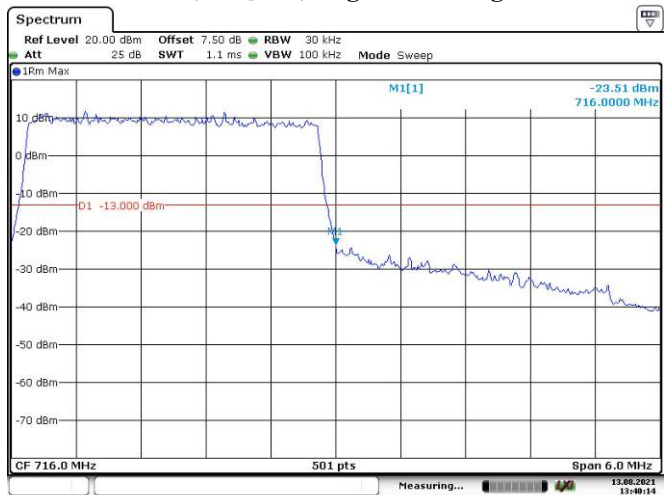

3M, 16QAM, Right Band Edge

Date: 13.AUG.2021 13:40:14