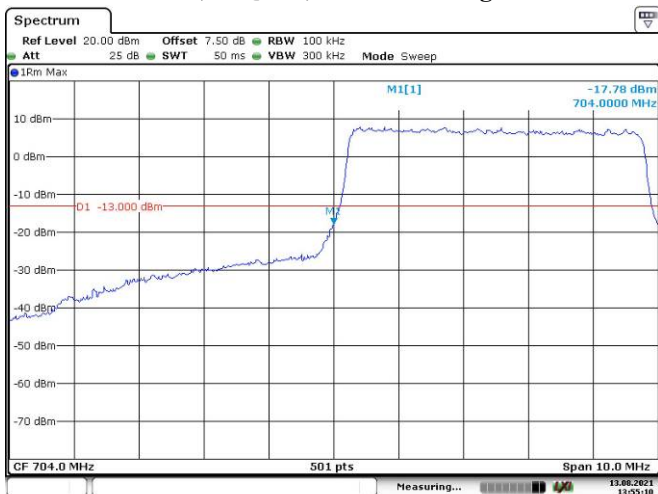

10M, 16QAM, Right Band Edge

LTE Band 13:

5M, QPSK, Left Band Edge

Date: 13.AUG.2021 13:45:18

5M, QPSK, Right Band Edge

Date: 13.AUG.2021 13:46:29

10M, 16QAM, Left Band Edge

Date: 13.AUG.2021 13:45:53

10M, 16QAM, Right Band Edge

Date: 13.AUG.2021 13:46:58

LTE Band 17:

5M, QPSK, Left Band Edge

5M, QPSK, Right Band Edge

10M, QPSK, Left Band Edge

10M, QPSK, Right Band Edge

5M, 16QAM, Left Band Edge

5M, 16QAM, Right Band Edge

10M, 16QAM, Left Band Edge

Date: 13.AUG.2021 13:57:32

10M, 16QAM, Right Band Edge

Date: 13.AUG.2021 13:58:44

LTE Band 26:

1.4M, QPSK, Left Band Edge

Date: 13.AUG.2021 13:59:23