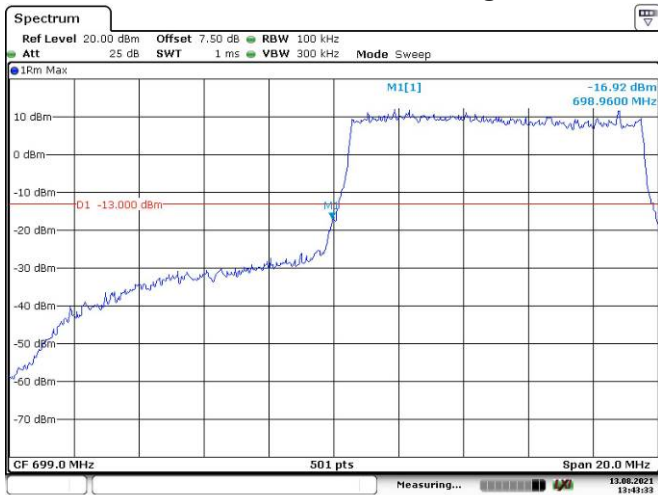

Date: 13.AUG.2021 13:38:33

3M, 16QAM, Left Band Edge

Date: 13.AUG.2021 13:39:29

3M, 16QAM, Right Band Edge

Date: 13.AUG.2021 13:40:14

5M, 16QAM, Left Band Edge

5M, 16QAM, Right Band Edge

10M, 16QAM, Left Band Edge

10M, 16QAM, Right Band Edge

LTE Band 13:

5M, QPSK, Left Band Edge

Date: 13.AUG.2021 13:45:18

5M, QPSK, Right Band Edge

Date: 13.AUG.2021 13:46:29

10M, 16QAM, Left Band Edge

Date: 13.AUG.2021 13:45:53