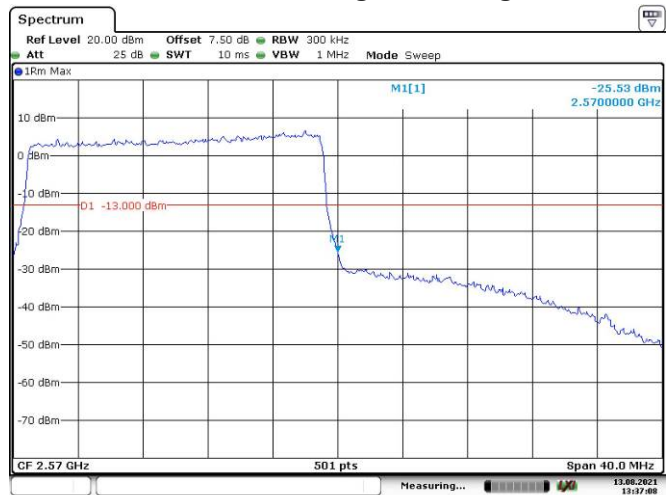

10M, 16QAM, Left Band Edge

Date: 13.AUG.2021 13:30:23

10M, 16QAM, Right Band Edge

Date: 13.AUG.2021 13:31:46

15M, 16QAM, Left Band Edge

Date: 13.AUG.2021 13:32:57

15M, 16QAM, Right Band Edge

Date: 13.AUG.2021 13:34:33

20M, 16QAM, Left Band Edge

Date: 13.AUG.2021 13:35:45

20M, 16QAM, Right Band Edge

Date: 13.AUG.2021 13:37:09

LTE Band 12:

1.4M, QPSK, Left Band Edge

Date: 13.AUG.2021 13:37:31

1.4M, QPSK, Right Band Edge