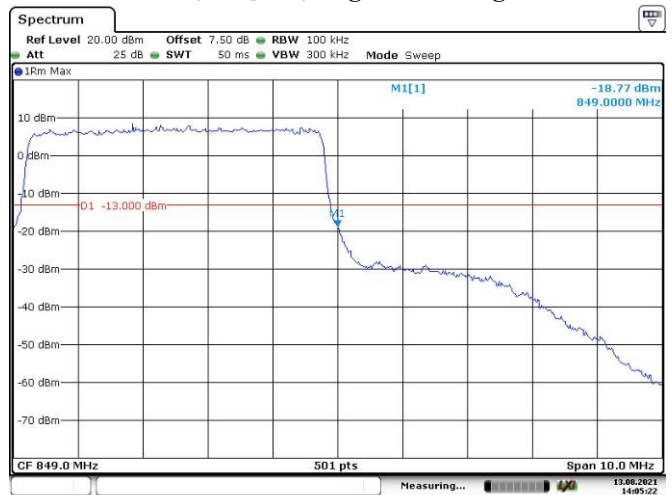

5M, QPSK, Right Band Edge

Date: 13.AUG.2021 14:04:53

10M, QPSK, Left Band Edge

10M, QPSK, Right Band Edge

15M, QPSK, Left Band Edge

15M, QPSK, Right Band Edge

1.4M, 16QAM, Left Band Edge

Date: 13.AUG.2021 14:00:10

1.4M, 16QAM, Right Band Edge

Date: 13.AUG.2021 14:01:28

3M, 16QAM, Left Band Edge

Date: 13.AUG.2021 14:02:21

3M, 16QAM, Right Band Edge

Date: 13.AUG.2021 14:03:10

5M, 16QAM, Left Band Edge

Date: 13.AUG.2021 14:04:21

5M, 16QAM, Right Band Edge

Date: 13.AUG.2021 14:05:22

10M, 16QAM, Left Band Edge

10M, 16QAM, Right Band Edge

15M, 16QAM, Left Band Edge

15M, 16QAM, Right Band Edge

LTE Band 38:

5M, QPSK, Left Band Edge