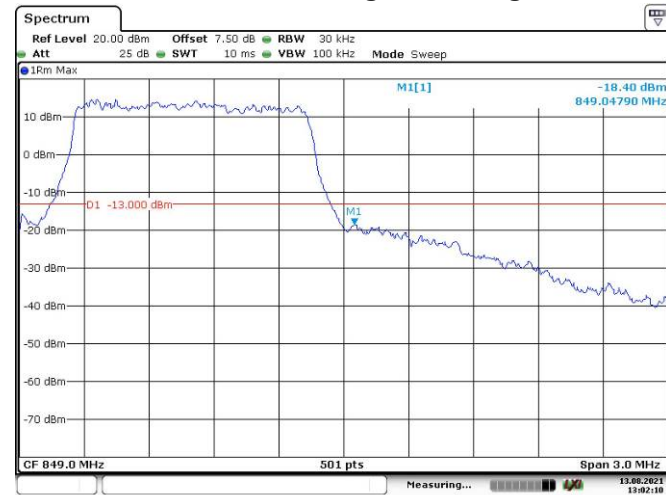

LTE Band 5:

1.4M, QPSK, Left Band Edge

1.4M, QPSK, Right Band Edge

3M, QPSK, Left Band Edge

3M, QPSK, Right Band Edge

5M, QPSK, Left Band Edge

5M, QPSK, Right Band Edge

10M, QPSK, Left Band Edge

Date: 13.AUG.2021 13:23:44

10M, QPSK, Right Band Edge

Date: 13.AUG.2021 13:24:53

1.4M, 16QAM, Left Band Edge

Date: 13.AUG.2021 12:59:37

1.4M, 16QAM, Right Band Edge

Date: 13.AUG.2021 13:02:11

3M, 16QAM, Left Band Edge

Date: 13.AUG.2021 13:24:21

10M, 16QAM, Right Band Edge

Date: 13.AUG.2021 13:25:30

LTE Band 7:

5M, QPSK, Left Band Edge

Date: 7_SEP.2021 16:06:54

5M, QPSK, Right Band Edge

Date: 13_AUG.2021 13:28:28