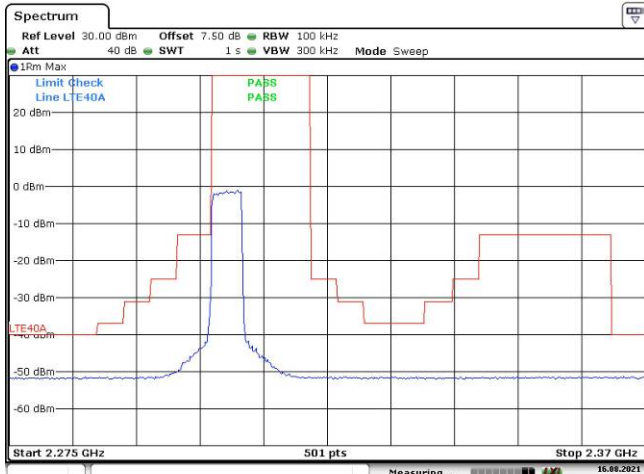

Date: 13.AUG.2021 14:19:53

15M, 16QAM, Right Band Edge

Date: 13.AUG.2021 14:21:53

20M, 16QAM, Left Band Edge

Date: 13.AUG.2021 14:23:33

20M, 16QAM, Right Band Edge

Date: 13.AUG.2021 14:25:28

LTE Band 40 Lower: 5M, QPSK, Left Band Edge

Date: 16.AUG.2021 15:28:18

5M, QPSK, Right Band Edge

Date: 16.AUG.2021 15:31:13

5M, 16QAM, Left Band Edge

Date: 16.AUG.2021 15:29:15

5M, 16QAM, Right Band Edge

Date: 16.AUG.2021 15:32:03

10M, QPSK