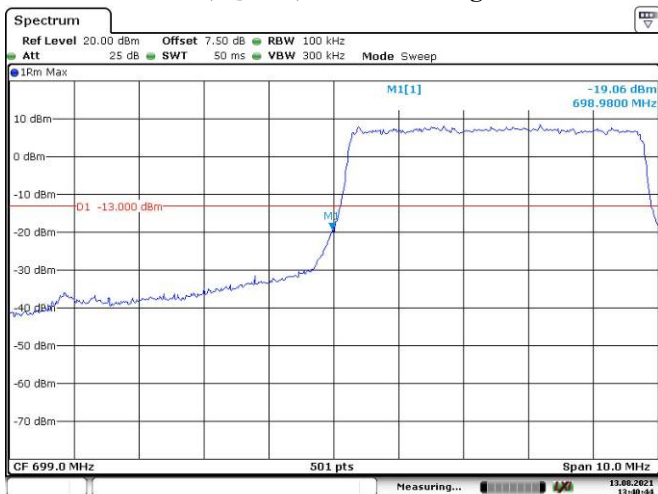

20M, 16QAM, Left Band Edge

Date: 13.AUG.2021 13:35:45

20M, 16QAM, Right Band Edge

Date: 13.AUG.2021 13:37:09

LTE Band 12:

1.4M, QPSK, Left Band Edge

Date: 13.AUG.2021 13:37:31

1.4M, QPSK, Right Band Edge

Date: 13.AUG.2021 13:38:14

3M, QPSK, Left Band Edge

Date: 13.AUG.2021 13:39:07

3M, QPSK, Right Band Edge

Date: 13.AUG.2021 13:39:53

5M, QPSK, Left Band Edge

Date: 13.AUG.2021 13:40:45

5M, QPSK, Right Band Edge

Date: 13.AUG.2021 13:41:46

10M, QPSK, Left Band Edge

Date: 13.AUG.2021 13:42:56

10M, QPSK, Right Band Edge

Date: 13.AUG.2021 13:44:06

1.4M, 16QAM, Left Band Edge

Date: 13.AUG.2021 13:37:53

1.4M, 16QAM, Right Band Edge