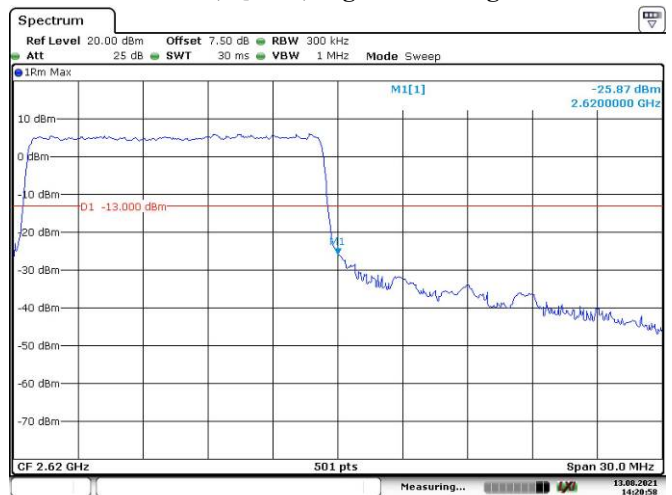

5M, 16QAM, Right Band Edge

Date: 13.AUG.2021 14:05:22

10M, 16QAM, Left Band Edge

10M, 16QAM, Right Band Edge

15M, 16QAM, Left Band Edge

15M, 16QAM, Right Band Edge

LTE Band 38:

5M, QPSK, Left Band Edge

Date: 13.AUG.2021 14:12:20

5M, QPSK, Right Band Edge

Date: 13.AUG.2021 14:13:40

10M, QPSK, Left Band Edge

Date: 13.AUG.2021 14:15:12

10M, QPSK, Right Band Edge

Date: 13.AUG.2021 14:16:49

15M, QPSK, Left Band Edge

Date: 13.AUG.2021 14:18:51

15M, QPSK, Right Band Edge

Date: 13.AUG.2021 14:20:59

20M, QPSK, Left Band Edge

Date: 13.AUG.2021 14:22:45

20M, QPSK, Right Band Edge

Date: 13.AUG.2021 14:24:31

5M, 16QAM, Left Band Edge