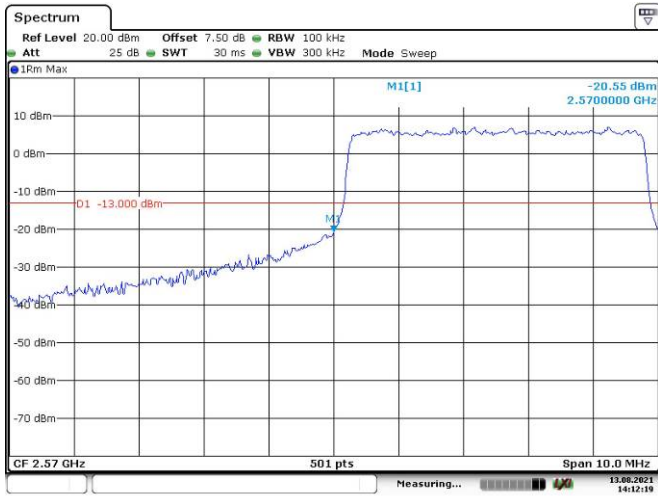

5M, 16QAM, Right Band Edge

Date: 13.AUG.2021 14:05:22

10M, 16QAM, Left Band Edge

10M, 16QAM, Right Band Edge

15M, 16QAM, Left Band Edge

15M, 16QAM, Right Band Edge

LTE Band 38:

5M, QPSK, Left Band Edge

Date: 13.AUG.2021 14:12:20

5M, QPSK, Right Band Edge

Date: 13.AUG.2021 14:13:40

10M, QPSK, Left Band Edge

Date: 13.AUG.2021 14:15:12

10M, QPSK, Right Band Edge

Date: 13.AUG.2021 14:16:49

15M, QPSK, Left Band Edge