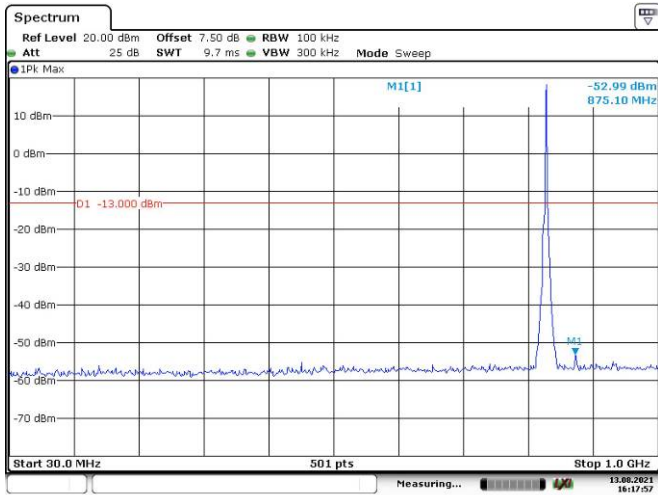

3M, QPSK, Middle Channel