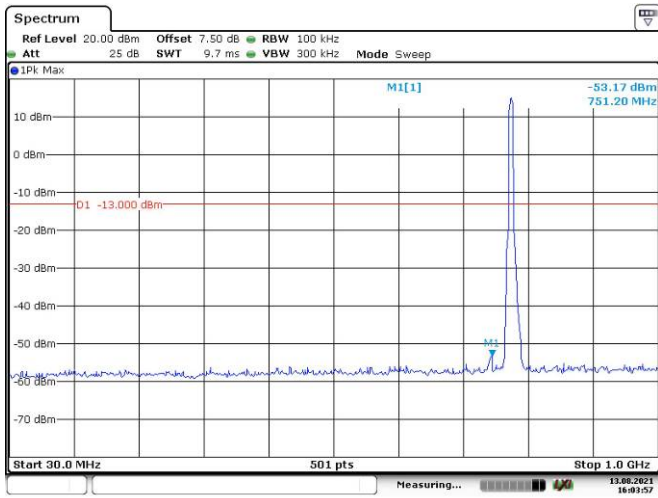

LTE Band 13:

5M, QPSK, Low Channel

Date: 13.AUG.2021 16:03:57

Date: 13.AUG.2021 16:04:22

Date: 7.SEP.2021 15:08:12

Date: 7.SEP.2021 15:10:55

Date: 7.SEP.2021 15:19:03

5M, QPSK, Middle Channel

5M, QPSK, High Channel

10M, QPSK

LTE Band 17:

5M, QPSK, Low Channel

Date: 13.AUG.2021 16:07:55

Date: 13.AUG.2021 16:08:23

5M, QPSK, Middle Channel

Date: 13.AUG.2021 16:09:02