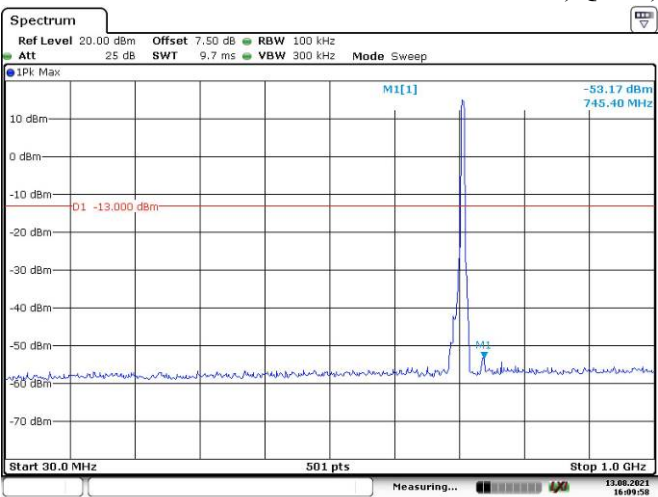

5M, QPSK, High Channel

Date: 13.AUG.2021 16:09:58