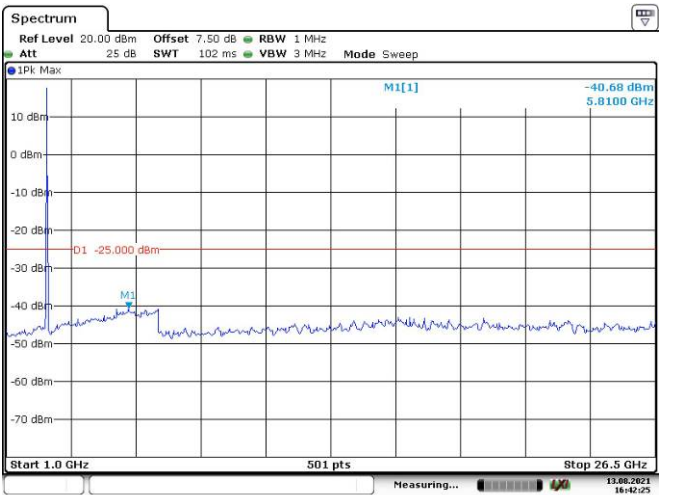

Date: 13.AUG.2021 16:27:58

LTE Band 38:

5M, QPSK, Low Channel

Date: 13.AUG.2021 16:30:51

Date: 13.AUG.2021 16:31:13

5M, QPSK, Middle Channel

Date: 13.AUG.2021 16:31:45

Date: 13.AUG.2021 16:32:04

5M, QPSK, High Channel

Date: 13.AUG.2021 16:32:41

Date: 13.AUG.2021 16:33:03

10M, QPSK, Low Channel

10M, QPSK, Middle Channel

10M, QPSK, High Channel

15M, QPSK, Low Channel

15M, QPSK, Middle Channel

15M, QPSK, High Channel

20M, QPSK, Low Channel

20M, QPSK, Middle Channel

20M, QPSK, High Channel

LTE Band 40 Lower:

5M, QPSK, Low Channel

5M, QPSK, Middle Channel

5M, QPSK, High Channel