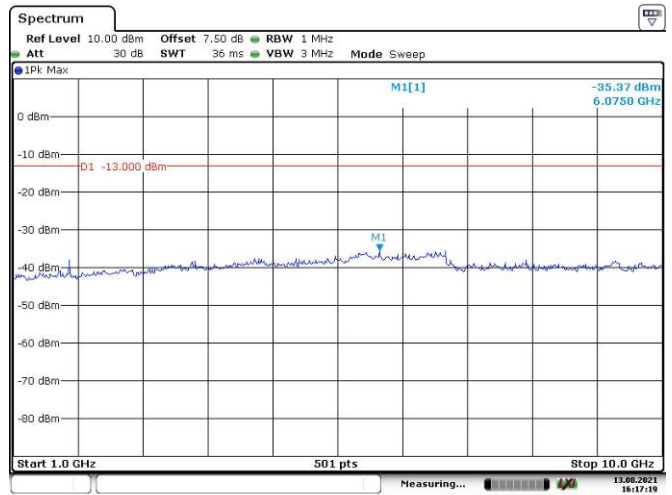

3M, QPSK, Low Channel