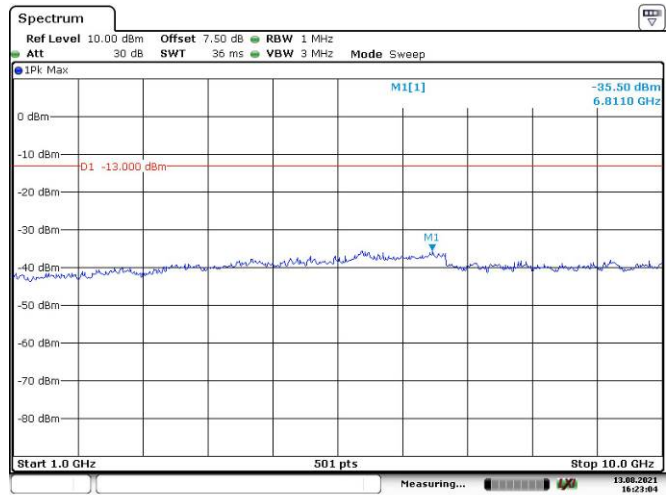

Date: 13.AUG.2021 16:23:05