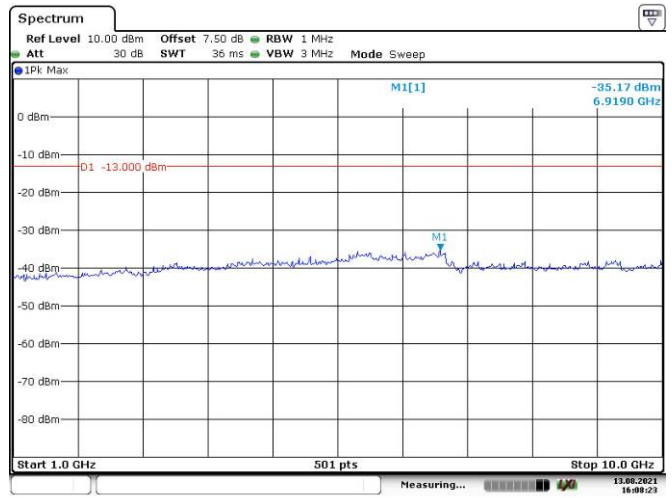

5M, QPSK, High Channel

10M, QPSK

LTE Band 17:

5M, QPSK, Low Channel

Date: 13.AUG.2021 16:07:55

Date: 13.AUG.2021 16:08:23

5M, QPSK, Middle Channel

Date: 13.AUG.2021 16:09:02

Date: 13.AUG.2021 16:12:03

Date: 13.AUG.2021 16:12:28

10M, QPSK, High Channel

Date: 13.AUG.2021 16:12:59

Date: 13.AUG.2021 16:13:21

LTE Band 26:

1.4M, QPSK, Low Channel

1.4M, QPSK, Middle Channel