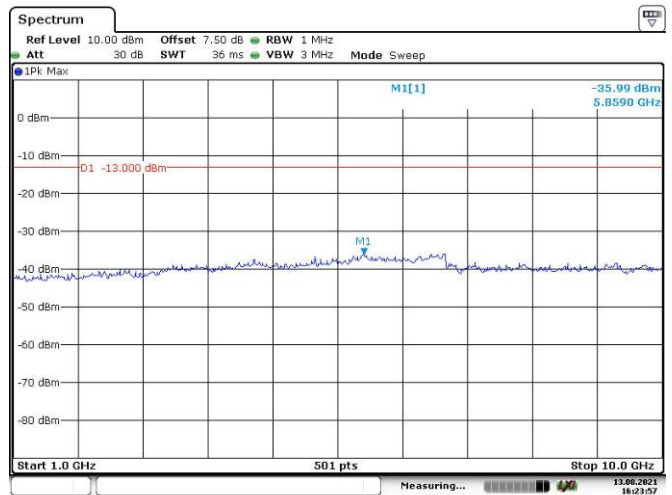

Date: 13.AUG.2021 16:22:43

Date: 13.AUG.2021 16:23:05

10M, QPSK, Middle Channel

Date: 13.AUG.2021 16:23:36

Date: 13.AUG.2021 16:23:58

10M, QPSK, High Channel

Date: 13.AUG.2021 16:24:29

Date: 13.AUG.2021 16:24:48