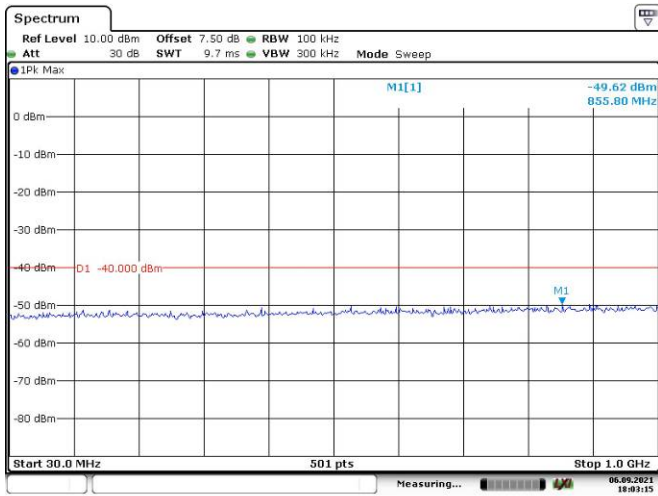

15M, QPSK, High Channel

20M, QPSK, Low Channel

20M, QPSK, Middle Channel

20M, QPSK, High Channel

LTE Band 40 Lower:

5M, QPSK, Low Channel

5M, QPSK, Middle Channel

5M, QPSK, High Channel

10M, QPSK, Middle Channel

Date: 6.SEP.2021 18:06:54

Date: 6.SEP.2021 18:08:48

LTE Band 40 Upper:

5M, QPSK, Low Channel

5M, QPSK, Middle Channel

5M, QPSK, High Channel

10M, QPSK, Middle Channel