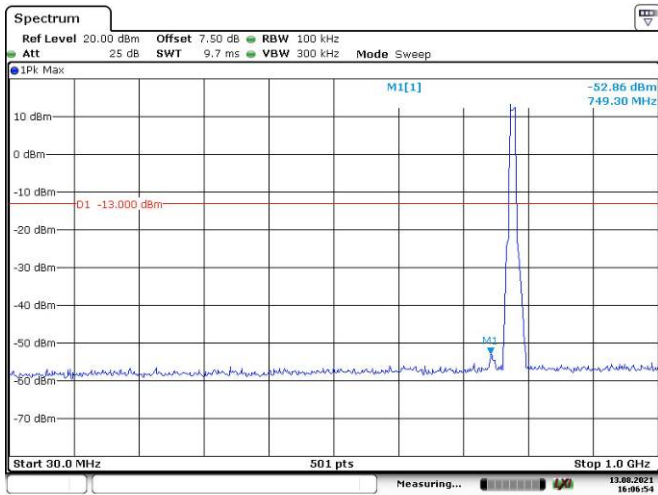

LTE Band 13:

5M, QPSK, Low Channel

Date: 13.AUG.2021 16:03:57

Date: 13.AUG.2021 16:04:22

Date: 7.SEP.2021 15:08:12

Date: 7.SEP.2021 15:10:55

Date: 7.SEP.2021 15:19:03

5M, QPSK, Middle Channel

5M, QPSK, High Channel

10M, QPSK

LTE Band 17:

5M, QPSK, Low Channel

Date: 13.AUG.2021 16:07:55

Date: 13.AUG.2021 16:08:23

5M, QPSK, Middle Channel

Date: 13.AUG.2021 16:09:02