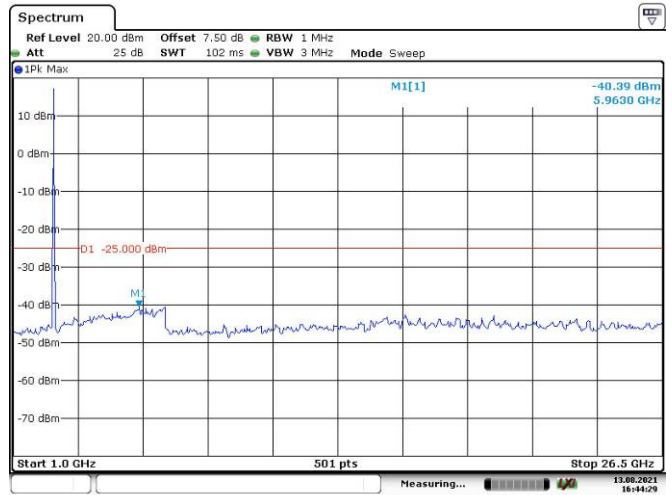

5M, QPSK, High Channel

Date: 13.AUG.2021 16:32:41

Date: 13.AUG.2021 16:33:03

10M, QPSK, Low Channel

10M, QPSK, Middle Channel

10M, QPSK, High Channel

15M, QPSK, Low Channel

15M, QPSK, Middle Channel

15M, QPSK, High Channel

20M, QPSK, Low Channel

20M, QPSK, Middle Channel

20M, QPSK, High Channel

LTE Band 40 Lower:

5M, QPSK, Low Channel

5M, QPSK, Middle Channel

5M, QPSK, High Channel