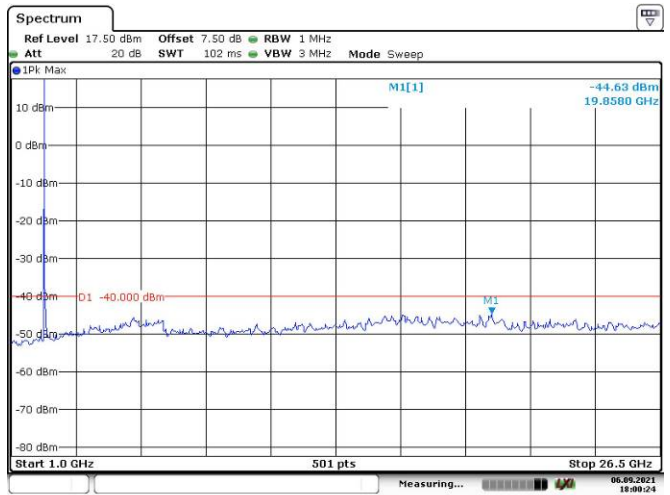

15M, QPSK, High Channel

20M, QPSK, Low Channel

20M, QPSK, Middle Channel

20M, QPSK, High Channel

LTE Band 40 Lower:

5M, QPSK, Low Channel

5M, QPSK, Middle Channel

5M, QPSK, High Channel

10M, QPSK, Middle Channel

Date: 6.SEP.2021 18:06:54

Date: 6.SEP.2021 18:08:48

LTE Band 40 Upper:

5M, QPSK, Low Channel

5M, QPSK, Middle Channel

5M, QPSK, High Channel

10M, QPSK, Middle Channel