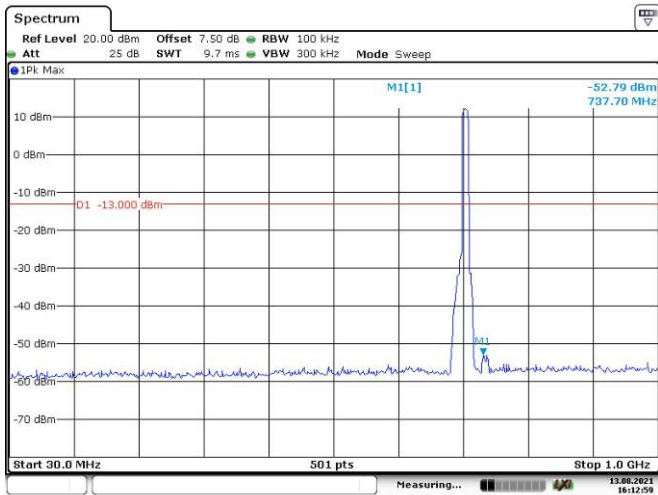

Date: 13.AUG.2021 16:12:03

Date: 13.AUG.2021 16:12:28

10M, QPSK, High Channel

Date: 13.AUG.2021 16:12:59

Date: 13.AUG.2021 16:13:21

LTE Band 26:

1.4M, QPSK, Low Channel

1.4M, QPSK, Middle Channel