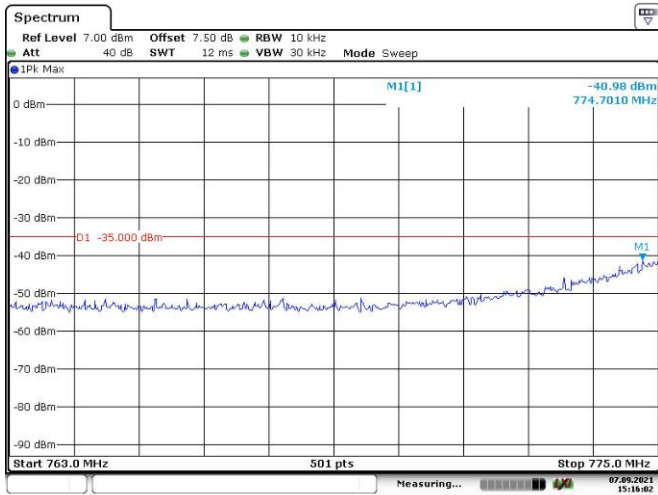

LTE Band 13:

5M, QPSK, Low Channel

Date: 13.AUG.2021 16:03:57

Date: 13.AUG.2021 16:04:22

Date: 7.SEP.2021 15:08:12

Date: 7.SEP.2021 15:10:55

Date: 7.SEP.2021 15:19:03

5M, QPSK, Middle Channel

5M, QPSK, High Channel

10M, QPSK

LTE Band 17:

5M, QPSK, Low Channel

Date: 13.AUG.2021 16:07:55

Date: 13.AUG.2021 16:08:23

5M, QPSK, Middle Channel

Date: 13.AUG.2021 16:09:02