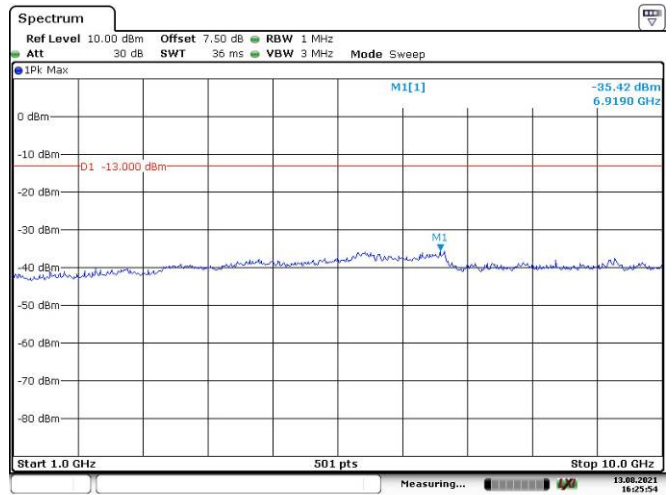

Date: 13.AUG.2021 16:25:54