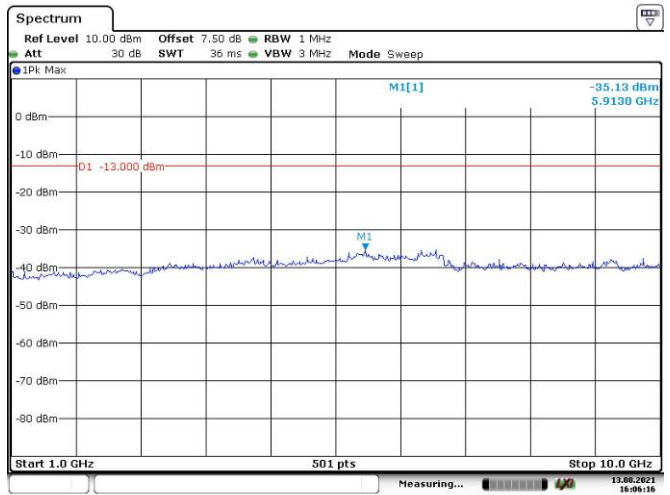

LTE Band 13:

5M, QPSK, Low Channel

Date: 13.AUG.2021 16:03:57

Date: 13.AUG.2021 16:04:22

Date: 7.SEP.2021 15:08:12

Date: 7.SEP.2021 15:10:55

Date: 7.SEP.2021 15:19:03

5M, QPSK, Middle Channel

5M, QPSK, High Channel

10M, QPSK

LTE Band 17:

5M, QPSK, Low Channel

Date: 13.AUG.2021 16:07:55

Date: 13.AUG.2021 16:08:23

5M, QPSK, Middle Channel

Date: 13.AUG.2021 16:09:02