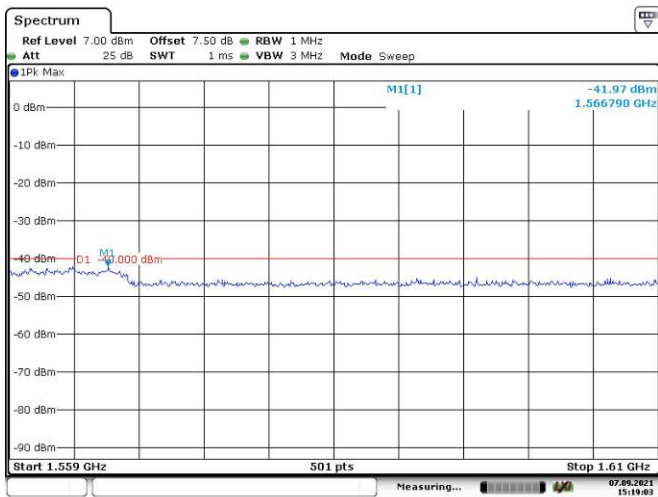

LTE Band 13:

5M, QPSK, Low Channel

Date: 13.AUG.2021 16:03:57

Date: 13.AUG.2021 16:04:22

Date: 7.SEP.2021 15:08:12

Date: 7.SEP.2021 15:10:55

Date: 7.SEP.2021 15:19:03

5M, QPSK, Middle Channel

5M, QPSK, High Channel

10M, QPSK

LTE Band 17:

5M, QPSK, Low Channel

Date: 13.AUG.2021 16:07:55

Date: 13.AUG.2021 16:08:23

5M, QPSK, Middle Channel

Date: 13.AUG.2021 16:09:02