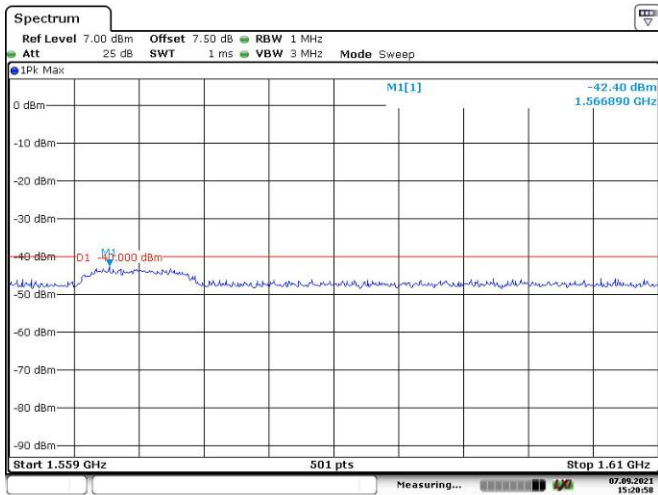

LTE Band 13:

5M, QPSK, Low Channel

Date: 13.AUG.2021 16:03:57

Date: 13.AUG.2021 16:04:22

Date: 7.SEP.2021 15:08:12

Date: 7.SEP.2021 15:10:55

Date: 7.SEP.2021 15:19:03

5M, QPSK, Middle Channel

5M, QPSK, High Channel

10M, QPSK

LTE Band 17:

5M, QPSK, Low Channel

Date: 13.AUG.2021 16:07:55

Date: 13.AUG.2021 16:08:23

5M, QPSK, Middle Channel

Date: 13.AUG.2021 16:09:02