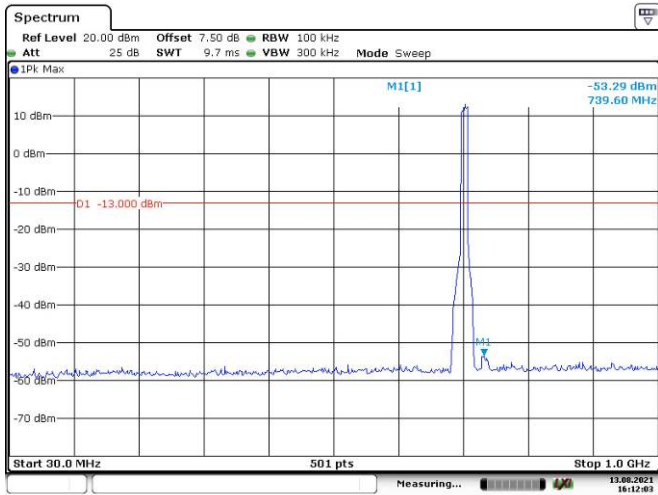

Date: 13.AUG.2021 16:12:03

Date: 13.AUG.2021 16:12:28

10M, QPSK, High Channel

Date: 13.AUG.2021 16:12:59

Date: 13.AUG.2021 16:13:21

LTE Band 26:

1.4M, QPSK, Low Channel

1.4M, QPSK, Middle Channel