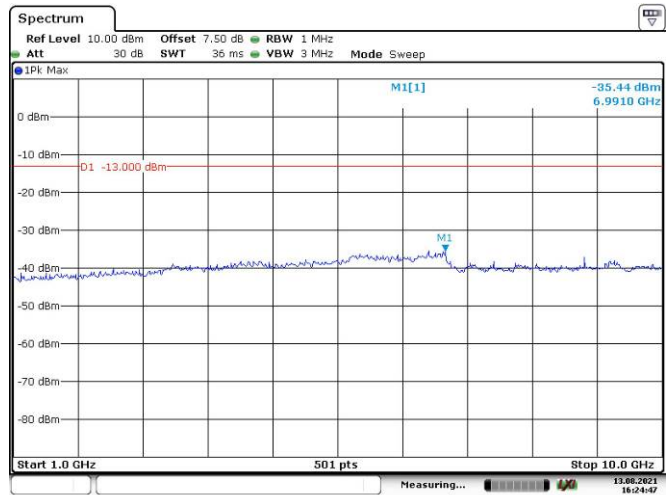

Date: 13.AUG.2021 16:24:48