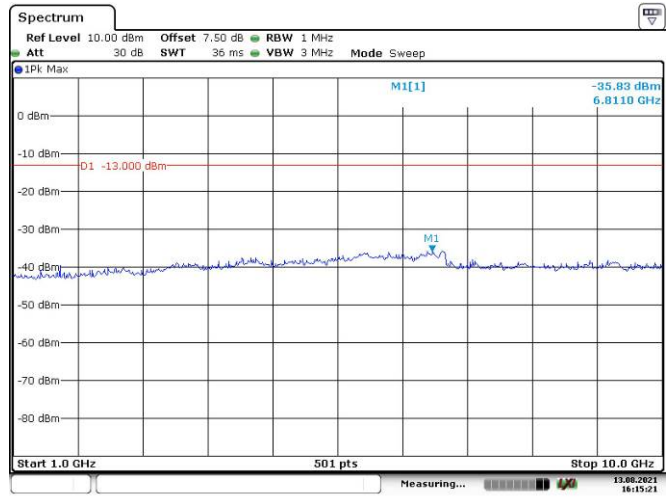

Date: 13.AUG.2021 16:12:03

Date: 13.AUG.2021 16:12:28

10M, QPSK, High Channel

Date: 13.AUG.2021 16:12:59

Date: 13.AUG.2021 16:13:21

LTE Band 26:

1.4M, QPSK, Low Channel

1.4M, QPSK, Middle Channel

1.4M, QPSK, High Channel

3M, QPSK, Low Channel

3M, QPSK, Middle Channel

3M, QPSK, High Channel

5M, QPSK, Low Channel

5M, QPSK, Middle Channel

5M, QPSK, High Channel

10M, QPSK, Low Channel