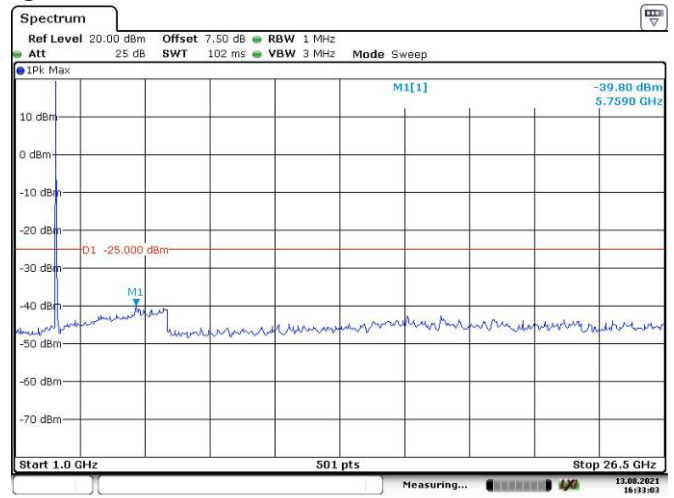

Date: 13.AUG.2021 16:33:03