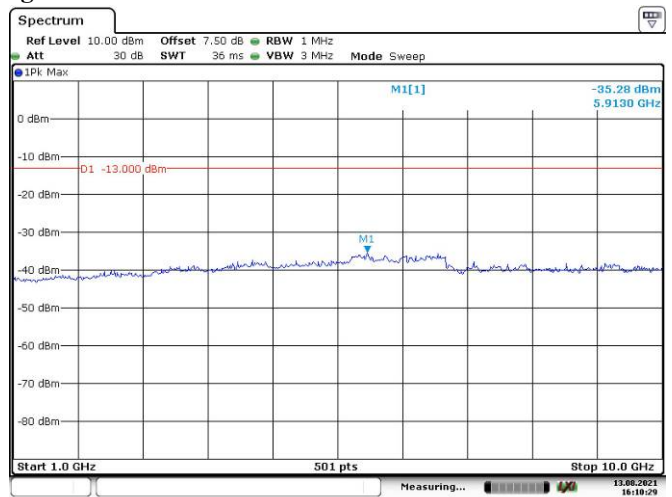

Date: 13.AUG.2021 16:10:30