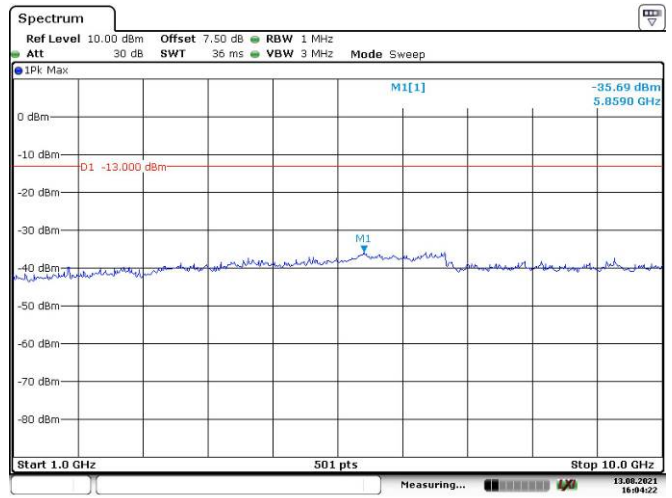

LTE Band 13:

5M, QPSK, Low Channel

Date: 13.AUG.2021 16:03:57

Date: 13.AUG.2021 16:04:22

Date: 7.SEP.2021 15:08:12

Date: 7.SEP.2021 15:10:55

Date: 7.SEP.2021 15:19:03

5M, QPSK, Middle Channel

5M, QPSK, High Channel

10M, QPSK

LTE Band 17:

5M, QPSK, Low Channel

Date: 13.AUG.2021 16:07:55

Date: 13.AUG.2021 16:08:23

5M, QPSK, Middle Channel

Date: 13.AUG.2021 16:09:02