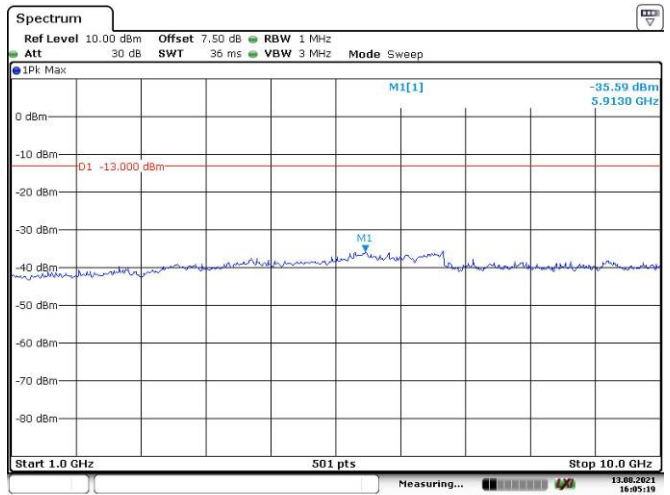

LTE Band 13:

5M, QPSK, Low Channel

Date: 13.AUG.2021 16:03:57

Date: 13.AUG.2021 16:04:22

Date: 7.SEP.2021 15:08:12

Date: 7.SEP.2021 15:10:55

Date: 7.SEP.2021 15:19:03

5M, QPSK, Middle Channel

5M, QPSK, High Channel

10M, QPSK

LTE Band 17:

5M, QPSK, Low Channel

Date: 13.AUG.2021 16:07:55

Date: 13.AUG.2021 16:08:23

5M, QPSK, Middle Channel

Date: 13.AUG.2021 16:09:02