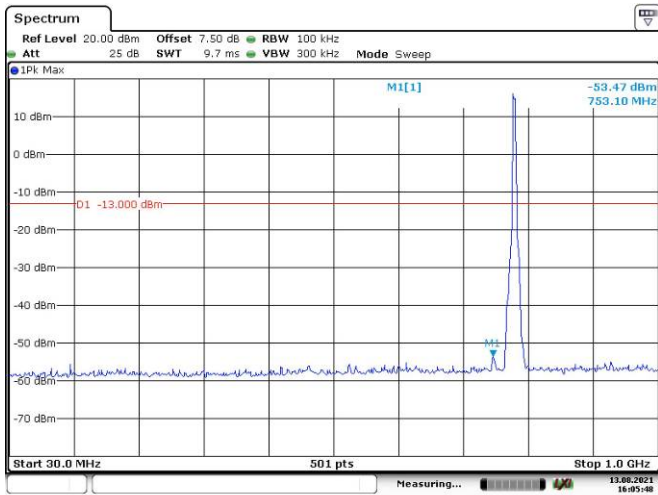

LTE Band 13:

5M, QPSK, Low Channel

Date: 13.AUG.2021 16:03:57

Date: 13.AUG.2021 16:04:22

Date: 7.SEP.2021 15:08:12

Date: 7.SEP.2021 15:10:55

Date: 7.SEP.2021 15:19:03

5M, QPSK, Middle Channel

5M, QPSK, High Channel

10M, QPSK

LTE Band 17:

5M, QPSK, Low Channel

Date: 13.AUG.2021 16:07:55

Date: 13.AUG.2021 16:08:23

5M, QPSK, Middle Channel

Date: 13.AUG.2021 16:09:02