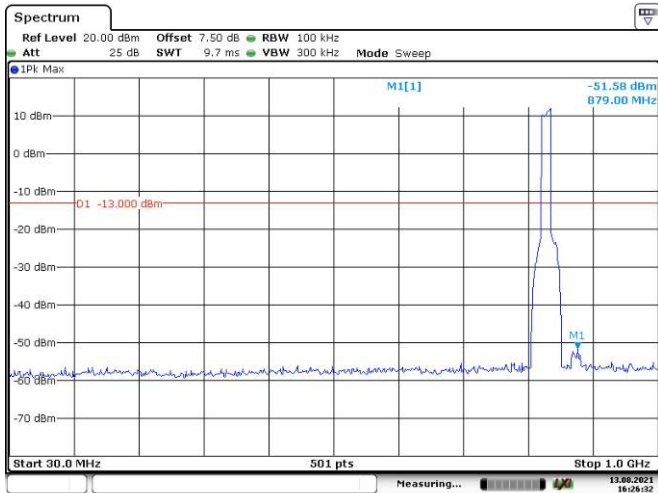

15M, QPSK, Low Channel

Date: 13.AUG.2021 16:25:29

Date: 13.AUG.2021 16:25:54

15M, QPSK, Middle Channel

Date: 13.AUG.2021 16:26:33

Date: 13.AUG.2021 16:26:52

15M, QPSK, High Channel

Date: 13.AUG.2021 16:27:30

Date: 13.AUG.2021 16:27:58

LTE Band 38:

5M, QPSK, Low Channel

Date: 13.AUG.2021 16:30:51

Date: 13.AUG.2021 16:31:13

5M, QPSK, Middle Channel

Date: 13.AUG.2021 16:31:45

Date: 13.AUG.2021 16:32:04