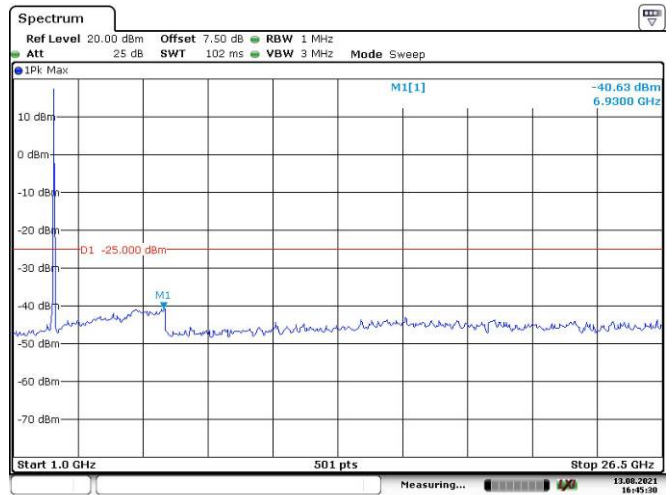

5M, QPSK, High Channel

Date: 13.AUG.2021 16:32:41

Date: 13.AUG.2021 16:33:03

10M, QPSK, Low Channel

10M, QPSK, Middle Channel

10M, QPSK, High Channel

15M, QPSK, Low Channel

15M, QPSK, Middle Channel

15M, QPSK, High Channel

20M, QPSK, Low Channel

20M, QPSK, Middle Channel

20M, QPSK, High Channel

LTE Band 40 Lower:

5M, QPSK, Low Channel

5M, QPSK, Middle Channel

5M, QPSK, High Channel