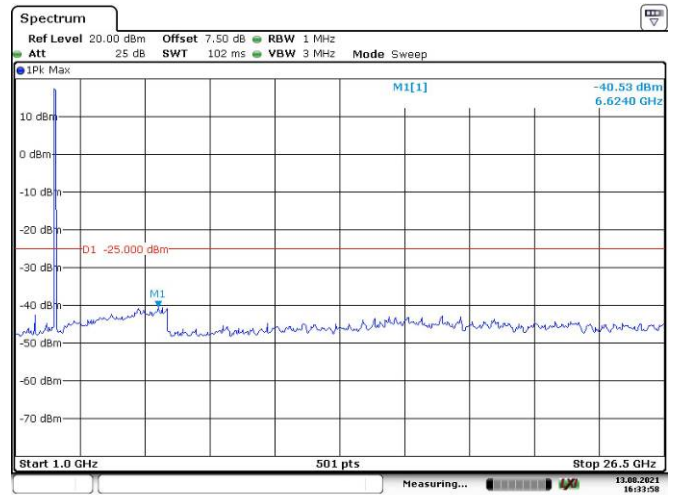

5M, QPSK, High Channel

Date: 13.AUG.2021 16:32:41

Date: 13.AUG.2021 16:33:03

10M, QPSK, Low Channel

10M, QPSK, Middle Channel

10M, QPSK, High Channel

15M, QPSK, Low Channel

15M, QPSK, Middle Channel

15M, QPSK, High Channel

20M, QPSK, Low Channel

20M, QPSK, Middle Channel

20M, QPSK, High Channel

LTE Band 40 Lower:

5M, QPSK, Low Channel

5M, QPSK, Middle Channel

5M, QPSK, High Channel