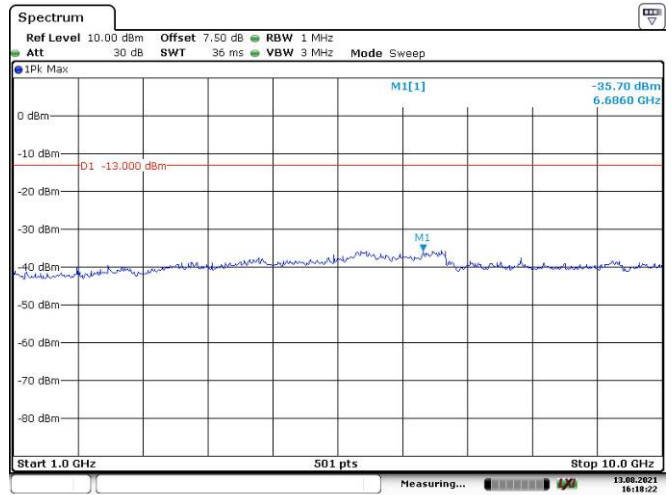

Date: 13.AUG.2021 16:12:03

Date: 13.AUG.2021 16:12:28

10M, QPSK, High Channel

Date: 13.AUG.2021 16:12:59

Date: 13.AUG.2021 16:13:21

LTE Band 26:

1.4M, QPSK, Low Channel

1.4M, QPSK, Middle Channel

1.4M, QPSK, High Channel

3M, QPSK, Low Channel

3M, QPSK, Middle Channel

3M, QPSK, High Channel

5M, QPSK, Low Channel

5M, QPSK, Middle Channel

5M, QPSK, High Channel

10M, QPSK, Low Channel