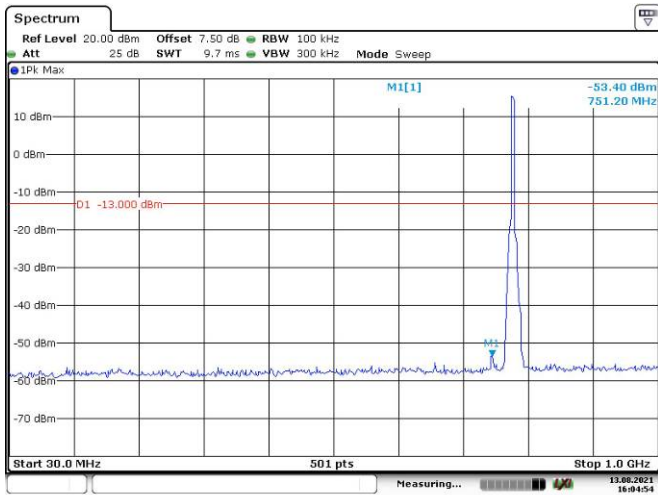

LTE Band 13:

5M, QPSK, Low Channel

Date: 13.AUG.2021 16:03:57

Date: 13.AUG.2021 16:04:22

Date: 7.SEP.2021 15:08:12

Date: 7.SEP.2021 15:10:55

Date: 7.SEP.2021 15:19:03

5M, QPSK, Middle Channel

5M, QPSK, High Channel

10M, QPSK

LTE Band 17:

5M, QPSK, Low Channel

Date: 13.AUG.2021 16:07:55

Date: 13.AUG.2021 16:08:23

5M, QPSK, Middle Channel

Date: 13.AUG.2021 16:09:02