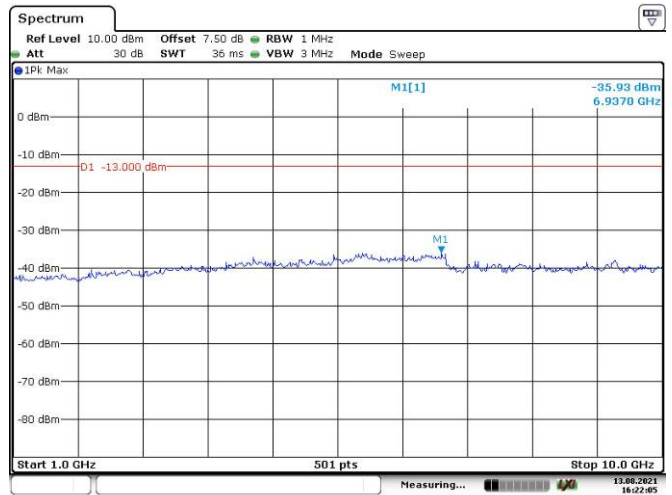

Date: 13.AUG.2021 16:12:03

Date: 13.AUG.2021 16:12:28

10M, QPSK, High Channel

Date: 13.AUG.2021 16:12:59

Date: 13.AUG.2021 16:13:21

LTE Band 26:

1.4M, QPSK, Low Channel

1.4M, QPSK, Middle Channel

1.4M, QPSK, High Channel

3M, QPSK, Low Channel

3M, QPSK, Middle Channel

3M, QPSK, High Channel

5M, QPSK, Low Channel

5M, QPSK, Middle Channel

5M, QPSK, High Channel

10M, QPSK, Low Channel