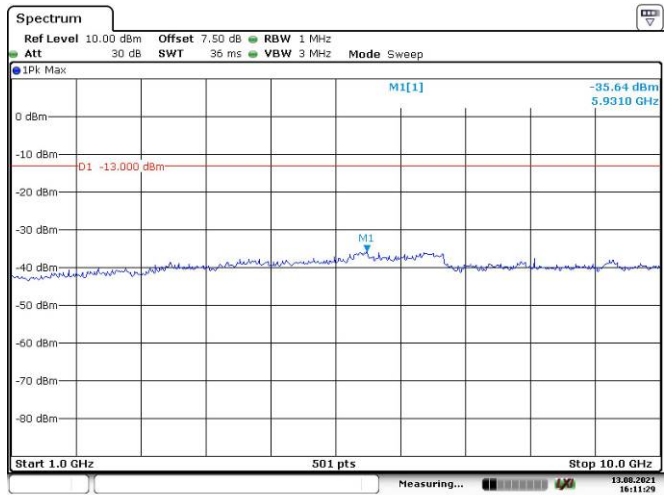

Date: 13.AUG.2021 16:11:29