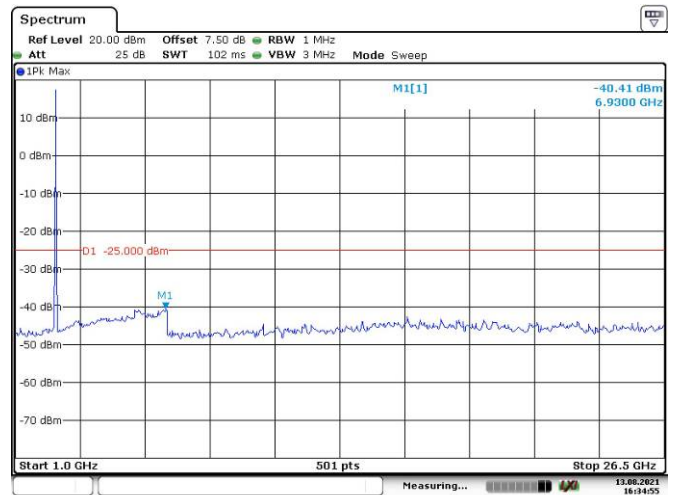

5M, QPSK, High Channel

Date: 13.AUG.2021 16:32:41

Date: 13.AUG.2021 16:33:03

10M, QPSK, Low Channel

10M, QPSK, Middle Channel

10M, QPSK, High Channel

15M, QPSK, Low Channel

15M, QPSK, Middle Channel

15M, QPSK, High Channel

20M, QPSK, Low Channel

20M, QPSK, Middle Channel

20M, QPSK, High Channel

LTE Band 40 Lower:

5M, QPSK, Low Channel

5M, QPSK, Middle Channel

5M, QPSK, High Channel