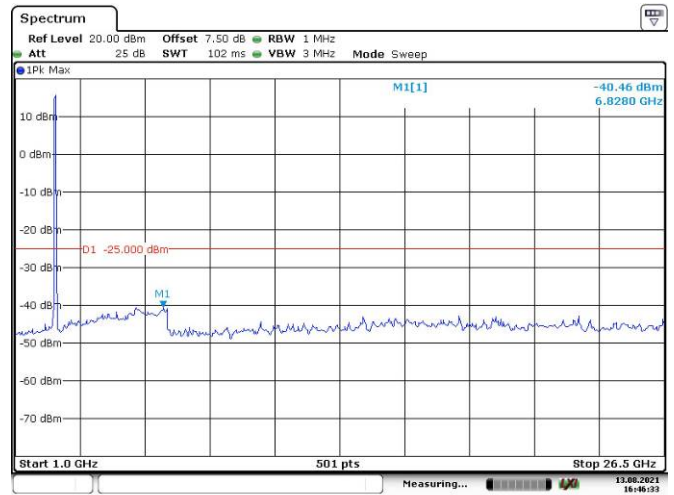

5M, QPSK, High Channel

Date: 13.AUG.2021 16:32:41

Date: 13.AUG.2021 16:33:03

10M, QPSK, Low Channel

10M, QPSK, Middle Channel

10M, QPSK, High Channel

15M, QPSK, Low Channel

15M, QPSK, Middle Channel

15M, QPSK, High Channel

20M, QPSK, Low Channel

20M, QPSK, Middle Channel

20M, QPSK, High Channel

LTE Band 40 Lower:

5M, QPSK, Low Channel

5M, QPSK, Middle Channel

5M, QPSK, High Channel