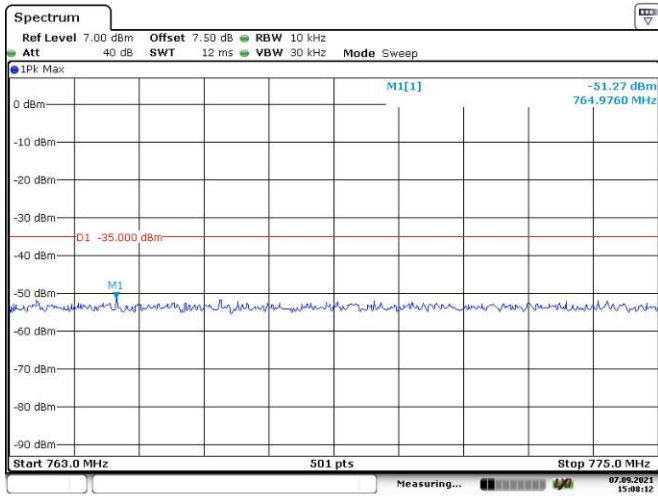

LTE Band 13:

5M, QPSK, Low Channel

Date: 13.AUG.2021 16:03:57

Date: 13.AUG.2021 16:04:22

Date: 7.SEP.2021 15:08:12

Date: 7.SEP.2021 15:10:55

Date: 7.SEP.2021 15:19:03

5M, QPSK, Middle Channel

5M, QPSK, High Channel

10M, QPSK

LTE Band 17:

5M, QPSK, Low Channel

Date: 13.AUG.2021 16:07:55

Date: 13.AUG.2021 16:08:23

5M, QPSK, Middle Channel

Date: 13.AUG.2021 16:09:02