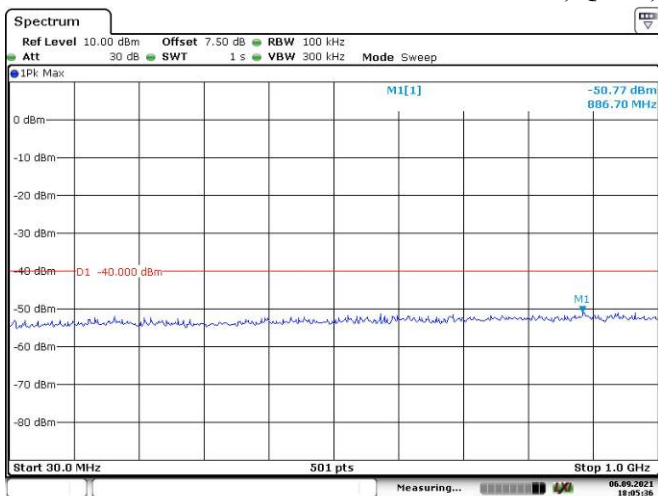

15M, QPSK, High Channel

20M, QPSK, Low Channel

20M, QPSK, Middle Channel

20M, QPSK, High Channel

LTE Band 40 Lower:

5M, QPSK, Low Channel

5M, QPSK, Middle Channel

5M, QPSK, High Channel

10M, QPSK, Middle Channel

Date: 6.SEP.2021 18:06:54

Date: 6.SEP.2021 18:08:48

LTE Band 40 Upper:

5M, QPSK, Low Channel

5M, QPSK, Middle Channel

5M, QPSK, High Channel

10M, QPSK, Middle Channel