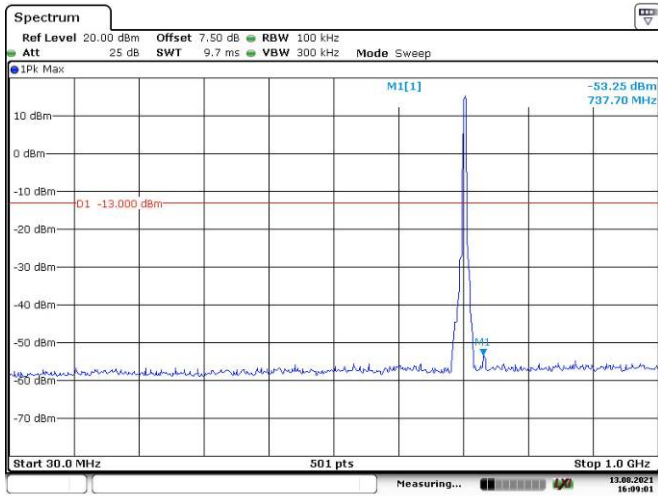

5M, QPSK, High Channel

10M, QPSK

LTE Band 17:

5M, QPSK, Low Channel

Date: 13.AUG.2021 16:07:55

Date: 13.AUG.2021 16:08:23

5M, QPSK, Middle Channel

Date: 13.AUG.2021 16:09:02