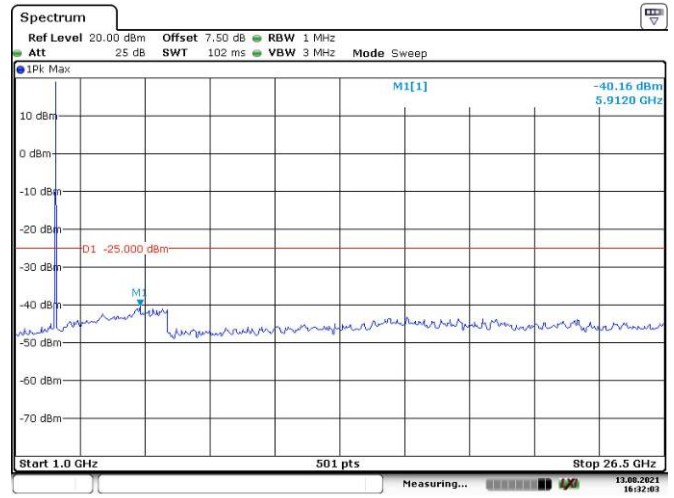

Date: 13.AUG.2021 16:27:58

LTE Band 38:

5M, QPSK, Low Channel

Date: 13.AUG.2021 16:30:51

Date: 13.AUG.2021 16:31:13

5M, QPSK, Middle Channel

Date: 13.AUG.2021 16:31:45

Date: 13.AUG.2021 16:32:04