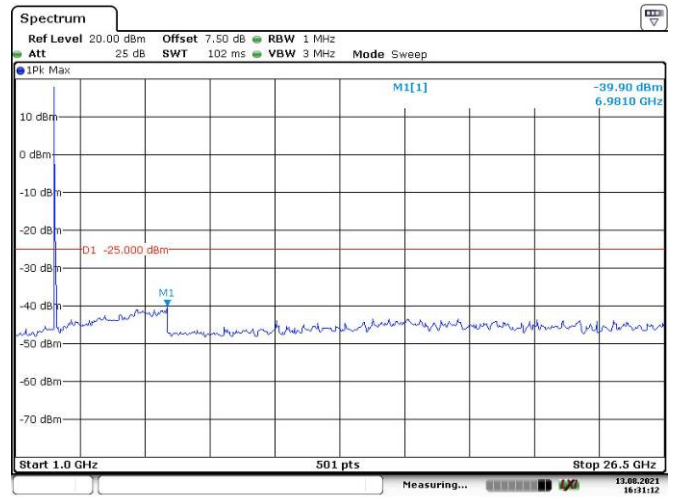

Date: 13.AUG.2021 16:27:58

LTE Band 38:

5M, QPSK, Low Channel

Date: 13.AUG.2021 16:30:51

Date: 13.AUG.2021 16:31:13

5M, QPSK, Middle Channel

Date: 13.AUG.2021 16:31:45

Date: 13.AUG.2021 16:32:04