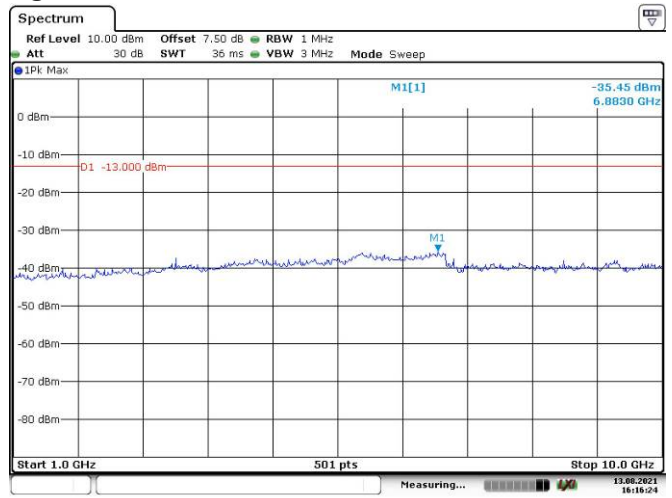

Date: 13.AUG.2021 16:12:03

Date: 13.AUG.2021 16:12:28

10M, QPSK, High Channel

Date: 13.AUG.2021 16:12:59

Date: 13.AUG.2021 16:13:21

LTE Band 26:

1.4M, QPSK, Low Channel

1.4M, QPSK, Middle Channel

1.4M, QPSK, High Channel

3M, QPSK, Low Channel

3M, QPSK, Middle Channel

3M, QPSK, High Channel

5M, QPSK, Low Channel

5M, QPSK, Middle Channel

5M, QPSK, High Channel

10M, QPSK, Low Channel