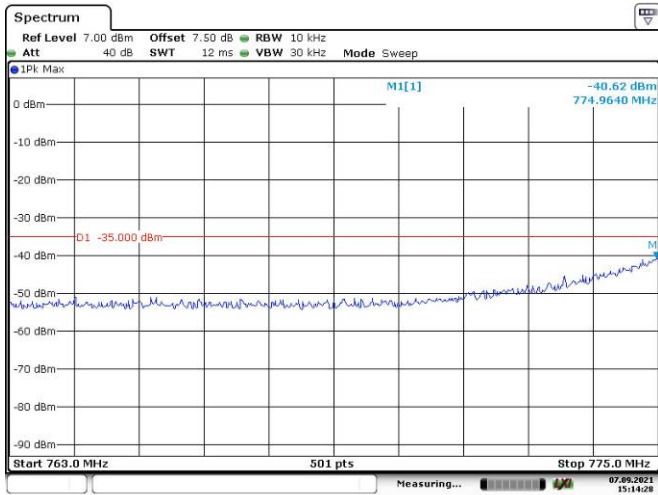

LTE Band 13:

5M, QPSK, Low Channel

Date: 13.AUG.2021 16:03:57

Date: 13.AUG.2021 16:04:22

Date: 7.SEP.2021 15:08:12

Date: 7.SEP.2021 15:10:55

Date: 7.SEP.2021 15:19:03

5M, QPSK, Middle Channel

5M, QPSK, High Channel

10M, QPSK

LTE Band 17:

5M, QPSK, Low Channel

Date: 13.AUG.2021 16:07:55

Date: 13.AUG.2021 16:08:23

5M, QPSK, Middle Channel

Date: 13.AUG.2021 16:09:02