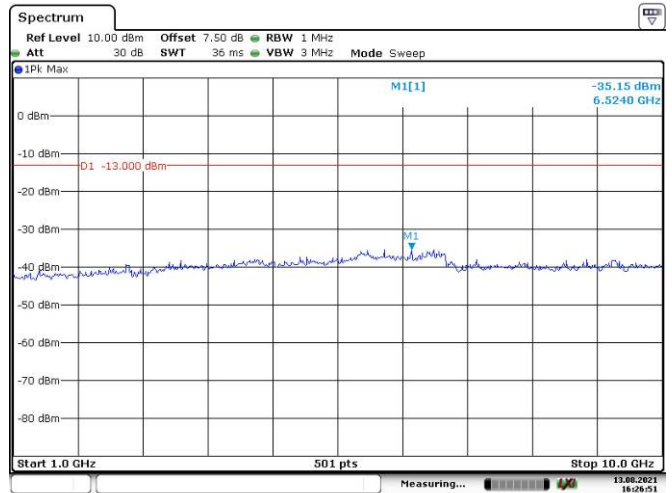

15M, QPSK, Low Channel

Date: 13.AUG.2021 16:25:29

Date: 13.AUG.2021 16:25:54

15M, QPSK, Middle Channel

Date: 13.AUG.2021 16:26:33

Date: 13.AUG.2021 16:26:52

15M, QPSK, High Channel

Date: 13.AUG.2021 16:27:30

Date: 13.AUG.2021 16:27:58

LTE Band 38:

5M, QPSK, Low Channel

Date: 13.AUG.2021 16:30:51

Date: 13.AUG.2021 16:31:13

5M, QPSK, Middle Channel

Date: 13.AUG.2021 16:31:45

Date: 13.AUG.2021 16:32:04