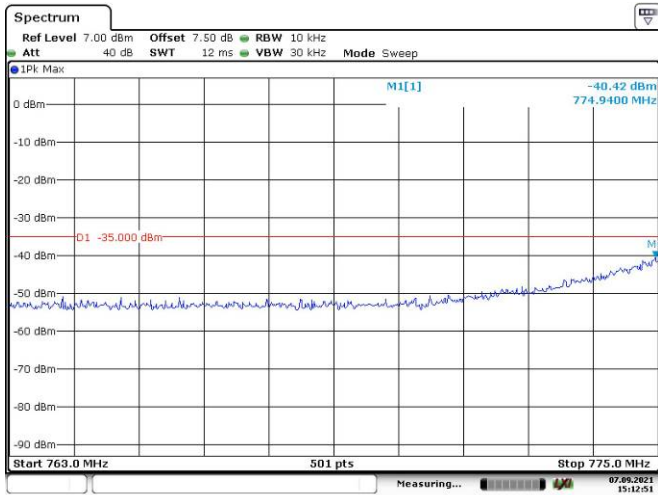

LTE Band 13:

5M, QPSK, Low Channel

Date: 13.AUG.2021 16:03:57

Date: 13.AUG.2021 16:04:22

Date: 7.SEP.2021 15:08:12

Date: 7.SEP.2021 15:10:55

Date: 7.SEP.2021 15:19:03

5M, QPSK, Middle Channel

5M, QPSK, High Channel

10M, QPSK

LTE Band 17:

5M, QPSK, Low Channel

Date: 13.AUG.2021 16:07:55

Date: 13.AUG.2021 16:08:23

5M, QPSK, Middle Channel

Date: 13.AUG.2021 16:09:02