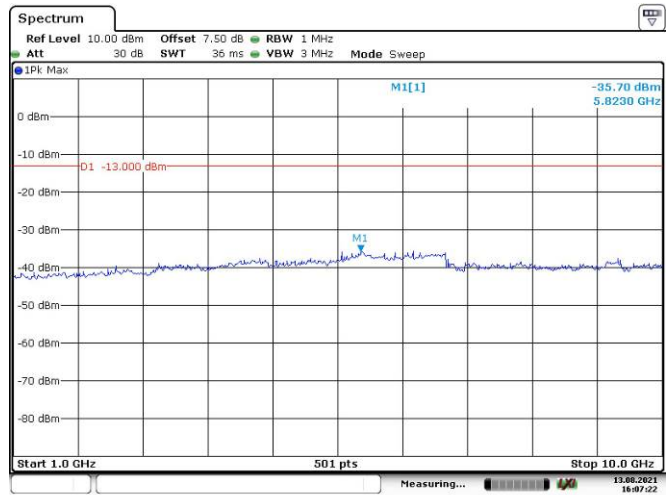

LTE Band 13:

5M, QPSK, Low Channel

Date: 13.AUG.2021 16:03:57

Date: 13.AUG.2021 16:04:22

Date: 7.SEP.2021 15:08:12

Date: 7.SEP.2021 15:10:55

Date: 7.SEP.2021 15:19:03

5M, QPSK, Middle Channel

5M, QPSK, High Channel

10M, QPSK

LTE Band 17:

5M, QPSK, Low Channel

Date: 13.AUG.2021 16:07:55

Date: 13.AUG.2021 16:08:23

5M, QPSK, Middle Channel

Date: 13.AUG.2021 16:09:02