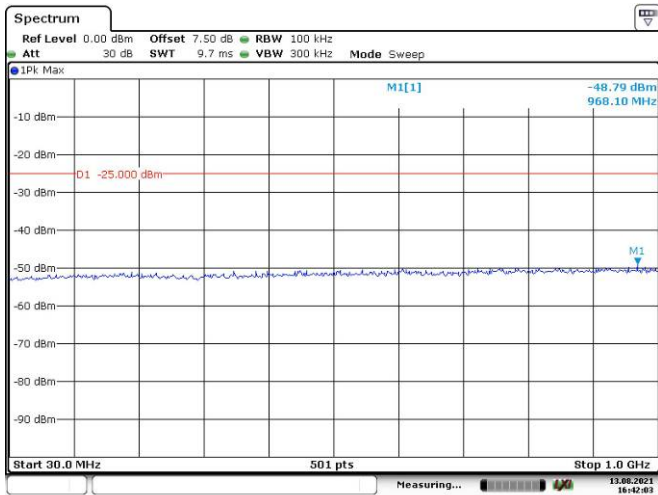

5M, QPSK, High Channel

Date: 13.AUG.2021 16:32:41

Date: 13.AUG.2021 16:33:03

10M, QPSK, Low Channel

10M, QPSK, Middle Channel

10M, QPSK, High Channel

15M, QPSK, Low Channel

15M, QPSK, Middle Channel

15M, QPSK, High Channel

20M, QPSK, Low Channel

20M, QPSK, Middle Channel

20M, QPSK, High Channel

LTE Band 40 Lower:

5M, QPSK, Low Channel

5M, QPSK, Middle Channel

5M, QPSK, High Channel