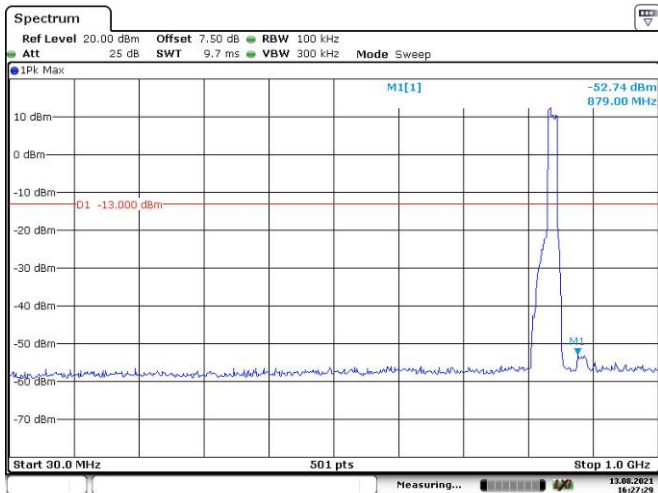

15M, QPSK, Low Channel

Date: 13.AUG.2021 16:25:29

Date: 13.AUG.2021 16:25:54

15M, QPSK, Middle Channel

Date: 13.AUG.2021 16:26:33

Date: 13.AUG.2021 16:26:52

15M, QPSK, High Channel

Date: 13.AUG.2021 16:27:30

Date: 13.AUG.2021 16:27:58

LTE Band 38:

5M, QPSK, Low Channel

Date: 13.AUG.2021 16:30:51

Date: 13.AUG.2021 16:31:13

5M, QPSK, Middle Channel

Date: 13.AUG.2021 16:31:45

Date: 13.AUG.2021 16:32:04