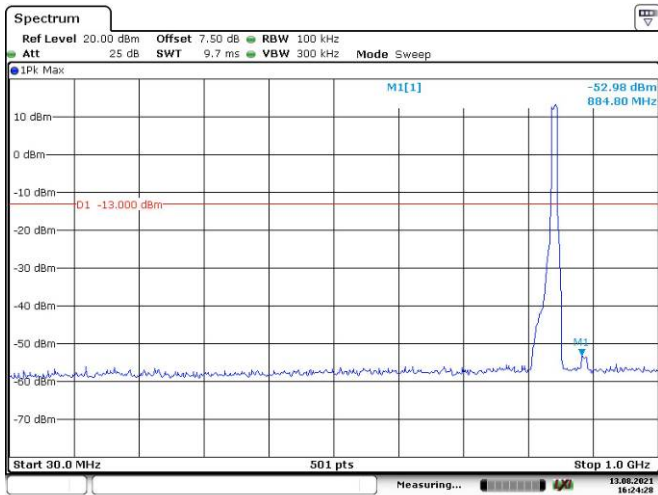

10M, QPSK, High Channel

Date: 13.AUG.2021 16:24:29