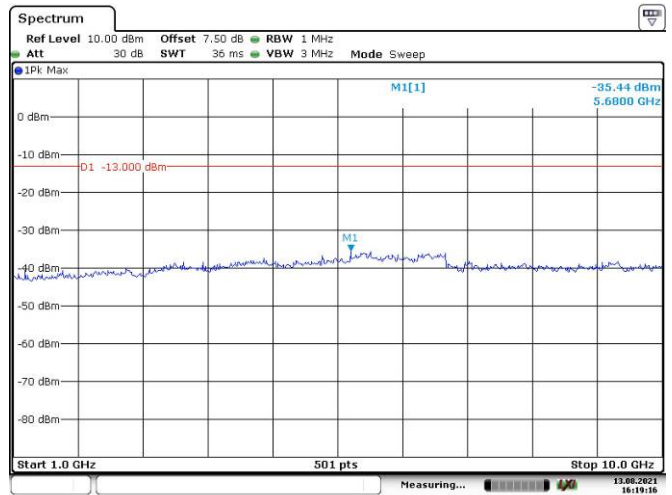

Date: 13.AUG.2021 16:12:03

Date: 13.AUG.2021 16:12:28

10M, QPSK, High Channel

Date: 13.AUG.2021 16:12:59

Date: 13.AUG.2021 16:13:21

LTE Band 26:

1.4M, QPSK, Low Channel

1.4M, QPSK, Middle Channel

1.4M, QPSK, High Channel

3M, QPSK, Low Channel

3M, QPSK, Middle Channel

3M, QPSK, High Channel

5M, QPSK, Low Channel

5M, QPSK, Middle Channel

5M, QPSK, High Channel

10M, QPSK, Low Channel