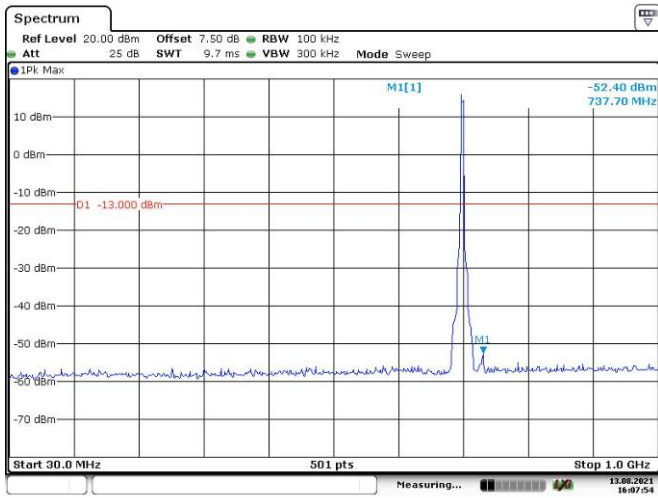

5M, QPSK, High Channel

10M, QPSK

LTE Band 17:

5M, QPSK, Low Channel

Date: 13.AUG.2021 16:07:55

Date: 13.AUG.2021 16:08:23

5M, QPSK, Middle Channel

Date: 13.AUG.2021 16:09:02