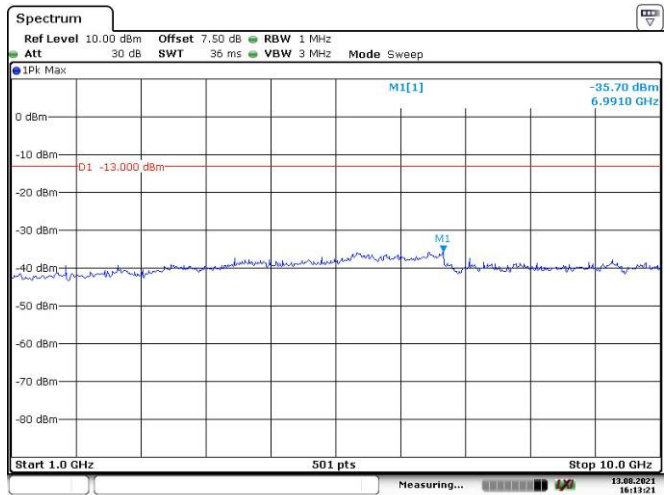

Date: 13.AUG.2021 16:12:03

Date: 13.AUG.2021 16:12:28

10M, QPSK, High Channel

Date: 13.AUG.2021 16:12:59

Date: 13.AUG.2021 16:13:21

LTE Band 26:

1.4M, QPSK, Low Channel

1.4M, QPSK, Middle Channel

1.4M, QPSK, High Channel

3M, QPSK, Low Channel

3M, QPSK, Middle Channel

3M, QPSK, High Channel

5M, QPSK, Low Channel

5M, QPSK, Middle Channel

5M, QPSK, High Channel

10M, QPSK, Low Channel