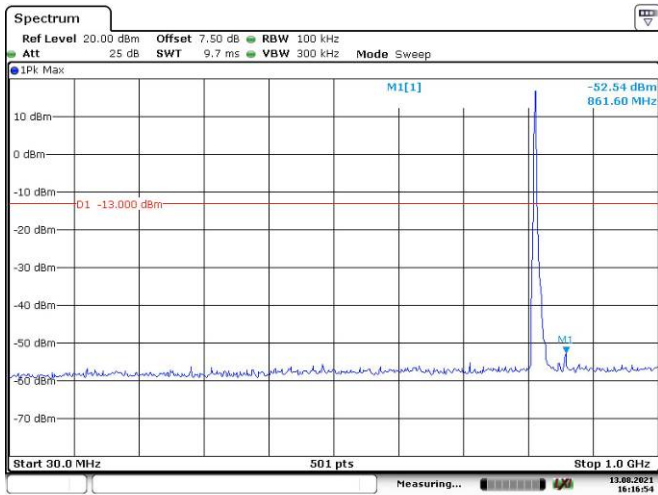

3M, QPSK, Low Channel