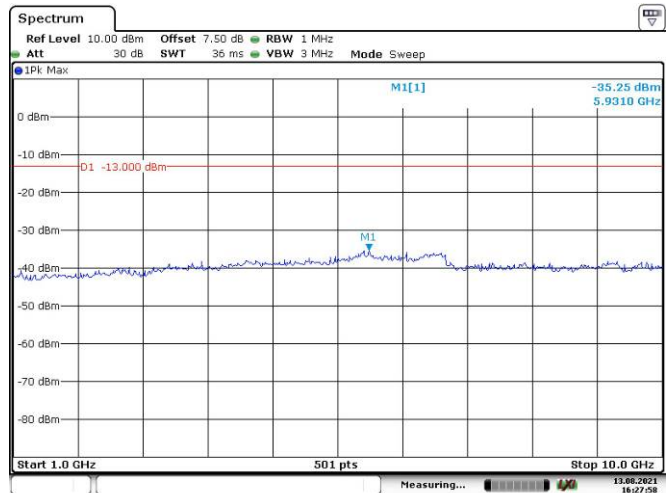

15M, QPSK, Low Channel

Date: 13.AUG.2021 16:25:29

Date: 13.AUG.2021 16:25:54

15M, QPSK, Middle Channel

Date: 13.AUG.2021 16:26:33

Date: 13.AUG.2021 16:26:52

15M, QPSK, High Channel

Date: 13.AUG.2021 16:27:30

Date: 13.AUG.2021 16:27:58

LTE Band 38:

5M, QPSK, Low Channel

Date: 13.AUG.2021 16:30:51

Date: 13.AUG.2021 16:31:13

5M, QPSK, Middle Channel

Date: 13.AUG.2021 16:31:45

Date: 13.AUG.2021 16:32:04