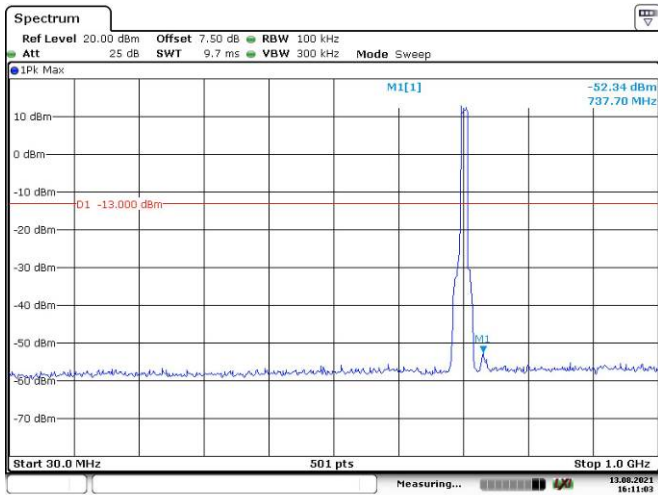

10M, QPSK, Low Channel

Date: 13.AUG.2021 16:11:04