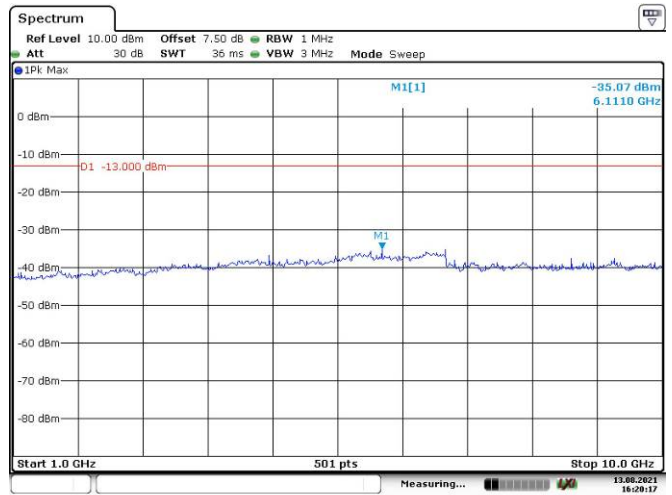

Date: 13.AUG.2021 16:12:03

Date: 13.AUG.2021 16:12:28

10M, QPSK, High Channel

Date: 13.AUG.2021 16:12:59

Date: 13.AUG.2021 16:13:21

LTE Band 26:

1.4M, QPSK, Low Channel

1.4M, QPSK, Middle Channel

1.4M, QPSK, High Channel

3M, QPSK, Low Channel

3M, QPSK, Middle Channel

3M, QPSK, High Channel

5M, QPSK, Low Channel

5M, QPSK, Middle Channel

5M, QPSK, High Channel

10M, QPSK, Low Channel