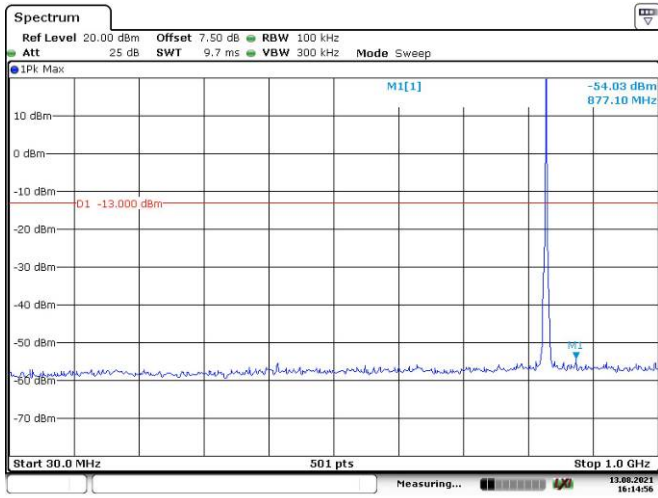

Date: 13.AUG.2021 16:12:03

Date: 13.AUG.2021 16:12:28

10M, QPSK, High Channel

Date: 13.AUG.2021 16:12:59

Date: 13.AUG.2021 16:13:21

LTE Band 26:

1.4M, QPSK, Low Channel

1.4M, QPSK, Middle Channel