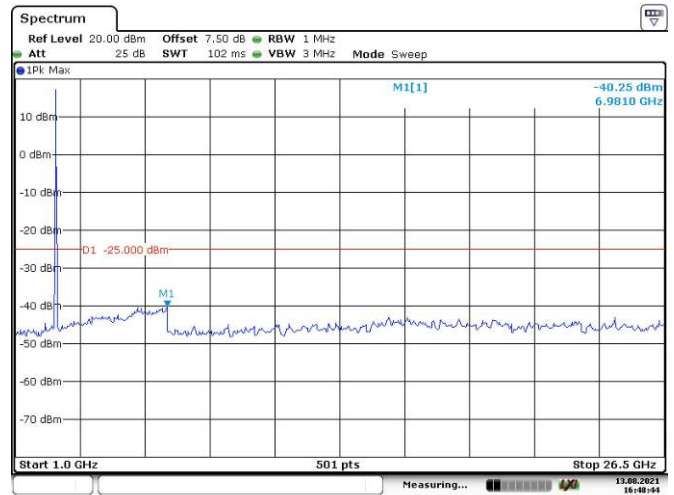

15M, QPSK, High Channel

20M, QPSK, Low Channel

20M, QPSK, Middle Channel

20M, QPSK, High Channel

LTE Band 40 Lower:

5M, QPSK, Low Channel

5M, QPSK, Middle Channel

5M, QPSK, High Channel

10M, QPSK, Middle Channel

Date: 6.SEP.2021 18:06:54

Date: 6.SEP.2021 18:08:48

LTE Band 40 Upper:

5M, QPSK, Low Channel

5M, QPSK, Middle Channel

5M, QPSK, High Channel

10M, QPSK, Middle Channel