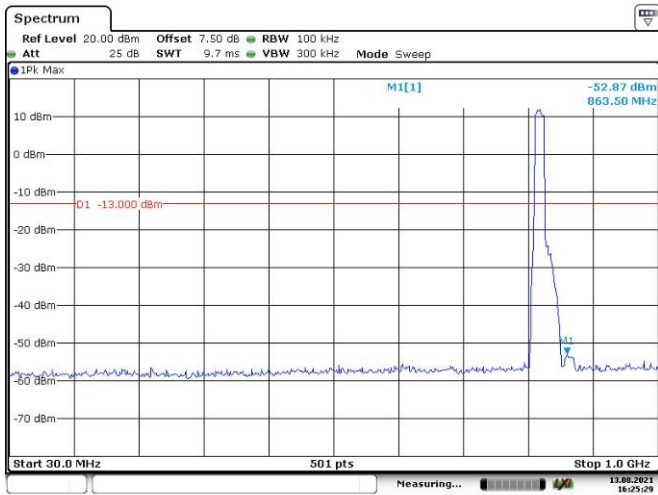

15M, QPSK, Low Channel

Date: 13.AUG.2021 16:25:29