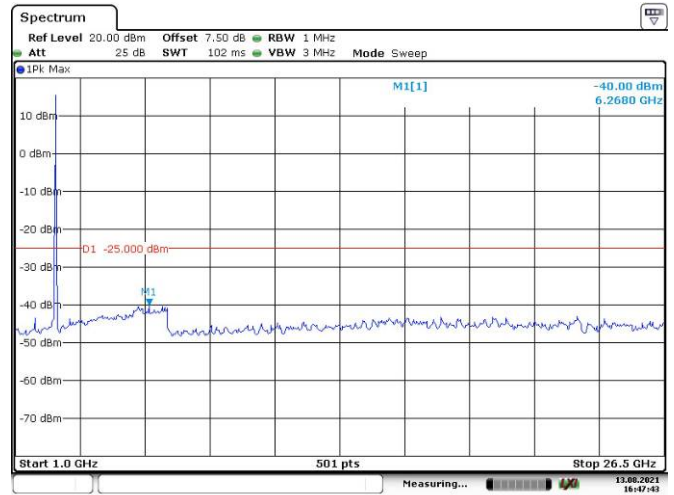

5M, QPSK, High Channel

Date: 13.AUG.2021 16:32:41

Date: 13.AUG.2021 16:33:03

10M, QPSK, Low Channel

10M, QPSK, Middle Channel

10M, QPSK, High Channel

15M, QPSK, Low Channel

15M, QPSK, Middle Channel

15M, QPSK, High Channel

20M, QPSK, Low Channel

20M, QPSK, Middle Channel

20M, QPSK, High Channel

LTE Band 40 Lower:

5M, QPSK, Low Channel

5M, QPSK, Middle Channel

5M, QPSK, High Channel