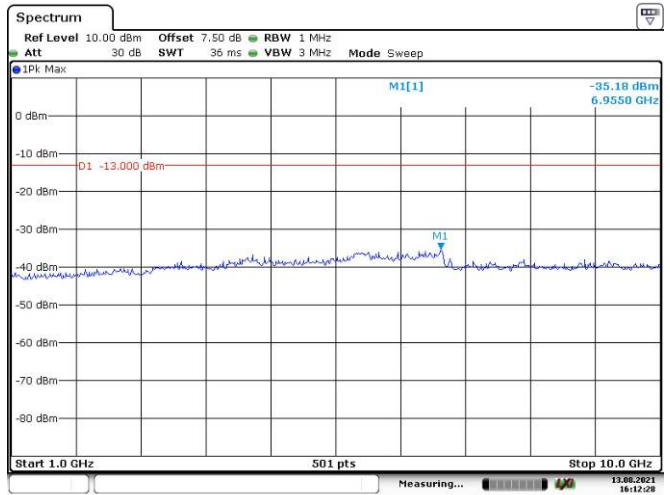

Date: 13.AUG.2021 16:12:03

Date: 13.AUG.2021 16:12:28

10M, QPSK, High Channel

Date: 13.AUG.2021 16:12:59

Date: 13.AUG.2021 16:13:21

LTE Band 26:

1.4M, QPSK, Low Channel

1.4M, QPSK, Middle Channel