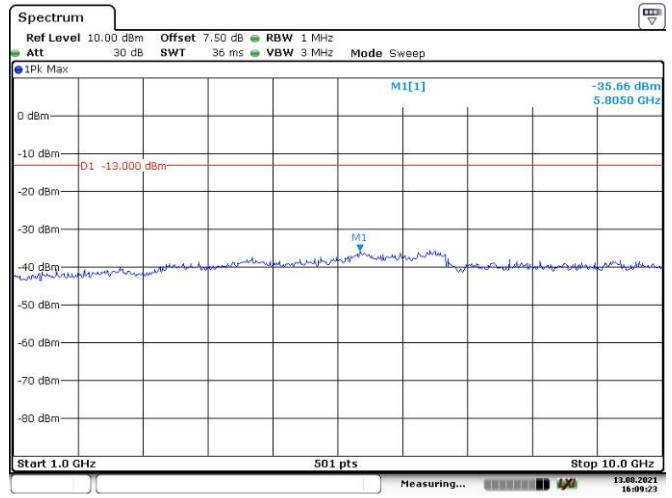

5M, QPSK, High Channel

10M, QPSK

LTE Band 17:

5M, QPSK, Low Channel

Date: 13.AUG.2021 16:07:55

Date: 13.AUG.2021 16:08:23

5M, QPSK, Middle Channel

Date: 13.AUG.2021 16:09:02

Date: 13.AUG.2021 16:12:03

Date: 13.AUG.2021 16:12:28

10M, QPSK, High Channel

Date: 13.AUG.2021 16:12:59

Date: 13.AUG.2021 16:13:21

LTE Band 26:

1.4M, QPSK, Low Channel

1.4M, QPSK, Middle Channel