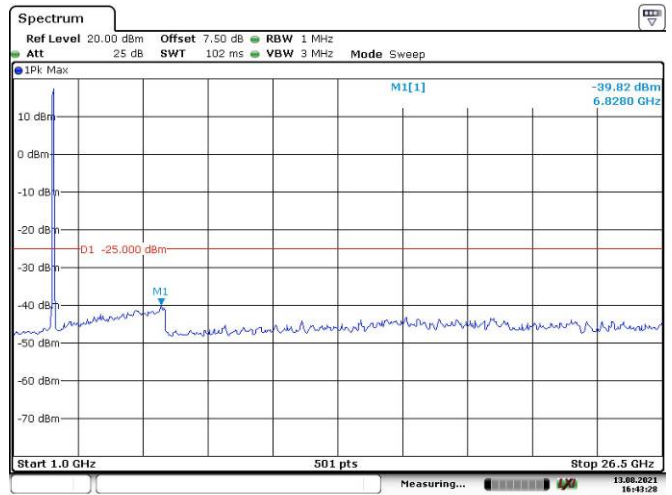

5M, QPSK, High Channel

Date: 13.AUG.2021 16:32:41

Date: 13.AUG.2021 16:33:03

10M, QPSK, Low Channel

10M, QPSK, Middle Channel

10M, QPSK, High Channel

15M, QPSK, Low Channel

15M, QPSK, Middle Channel

15M, QPSK, High Channel

20M, QPSK, Low Channel

20M, QPSK, Middle Channel

20M, QPSK, High Channel

LTE Band 40 Lower:

5M, QPSK, Low Channel

5M, QPSK, Middle Channel

5M, QPSK, High Channel