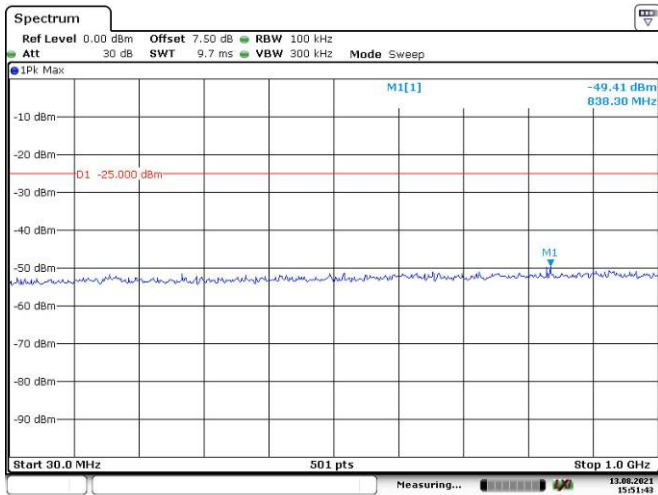

Date: 13.AUG.2021 15:39:15

Date: 13.AUG.2021 15:39:46

LTE Band 7:

5M, QPSK, Low Channel

5M, QPSK, Middle Channel

5M, QPSK, High Channel

10M, QPSK, Low Channel

10M, QPSK, Middle Channel

10M, QPSK, High Channel

15M, QPSK, Low Channel

15M, QPSK, Middle Channel

15M, QPSK, High Channel

20M, QPSK, Low Channel

20M, QPSK, Middle Channel

20M, QPSK, High Channel

LTE Band 12: