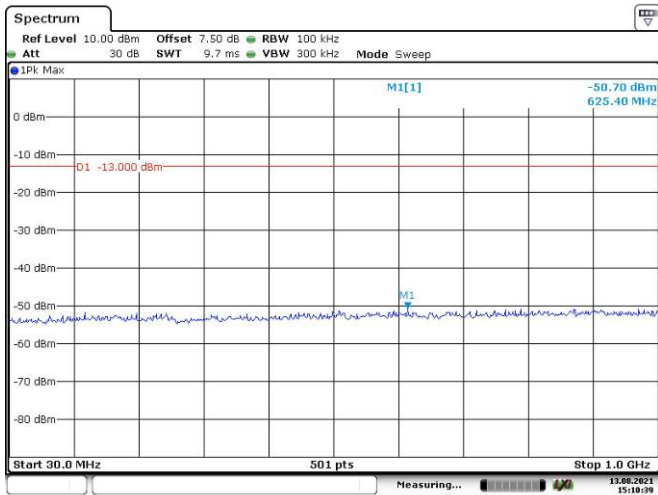

3M, QPSK, High Channel