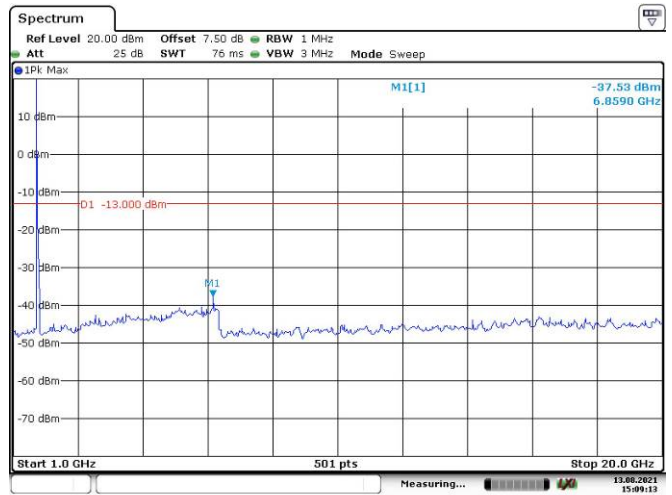

3M, QPSK, Low Channel