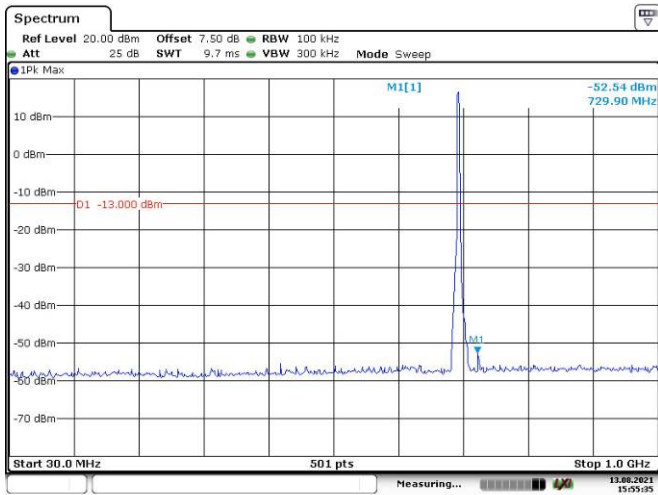

10M, QPSK, High Channel

15M, QPSK, Low Channel

15M, QPSK, Middle Channel

15M, QPSK, High Channel

20M, QPSK, Low Channel

20M, QPSK, Middle Channel

20M, QPSK, High Channel

LTE Band 12:

1.4M, QPSK, Low Channel

Date: 13.AUG.2021 15:52:41

Date: 13.AUG.2021 15:53:10

1.4M, QPSK, Middle Channel

Date: 13.AUG.2021 15:53:48

Date: 13.AUG.2021 15:54:07

1.4M, QPSK, High Channel

Date: 13.AUG.2021 15:54:39

Date: 13.AUG.2021 15:55:04

3M, QPSK, Low Channel

3M, QPSK, Middle Channel

3M, QPSK, High Channel

5M, QPSK, Low Channel

5M, QPSK, Middle Channel

5M, QPSK, High Channel

10M, QPSK, Low Channel