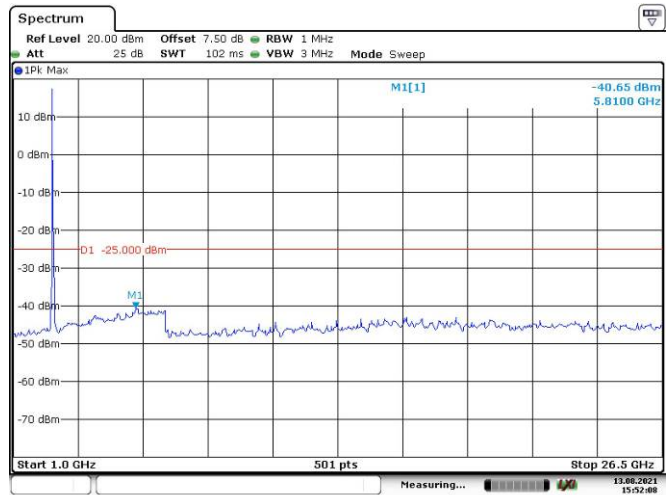

Date: 13.AUG.2021 15:39:15

Date: 13.AUG.2021 15:39:46

LTE Band 7:

5M, QPSK, Low Channel

5M, QPSK, Middle Channel

5M, QPSK, High Channel

10M, QPSK, Low Channel

10M, QPSK, Middle Channel

10M, QPSK, High Channel

15M, QPSK, Low Channel

15M, QPSK, Middle Channel

15M, QPSK, High Channel

20M, QPSK, Low Channel

20M, QPSK, Middle Channel

20M, QPSK, High Channel

LTE Band 12:

1.4M, QPSK, Low Channel

Date: 13.AUG.2021 15:52:41

Date: 13.AUG.2021 15:53:10

1.4M, QPSK, Middle Channel

Date: 13.AUG.2021 15:53:48

Date: 13.AUG.2021 15:54:07

1.4M, QPSK, High Channel

Date: 13.AUG.2021 15:54:39