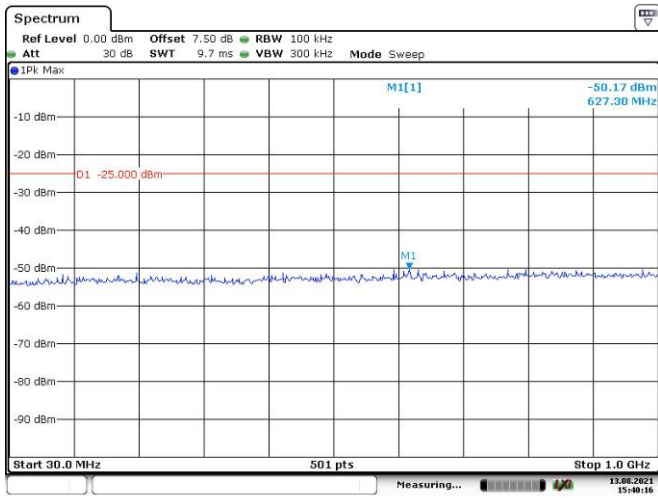

5M, QPSK, High Channel

10M, QPSK, Low Channel

Date: 13.AUG.2021 15:37:26

Date: 13.AUG.2021 15:37:48

10M, QPSK, Middle Channel

Date: 13.AUG.2021 15:38:22

Date: 13.AUG.2021 15:38:44

10M, QPSK, High Channel

Date: 13.AUG.2021 15:39:15

Date: 13.AUG.2021 15:39:46

LTE Band 7:

5M, QPSK, Low Channel

5M, QPSK, Middle Channel

5M, QPSK, High Channel

10M, QPSK, Low Channel

10M, QPSK, Middle Channel