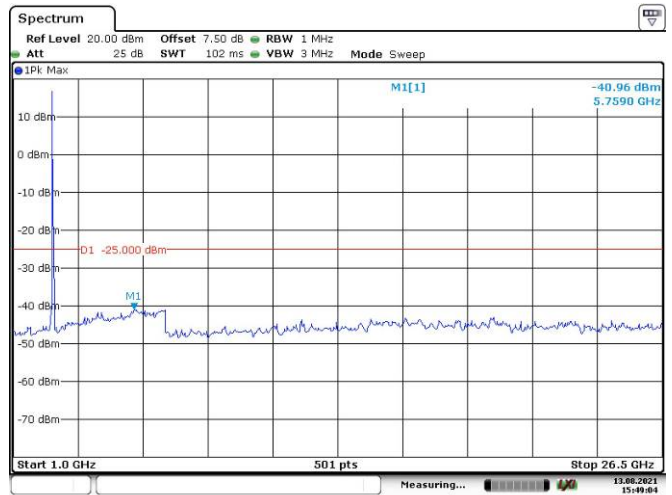

Date: 13.AUG.2021 15:39:15

Date: 13.AUG.2021 15:39:46

LTE Band 7:

5M, QPSK, Low Channel

5M, QPSK, Middle Channel

5M, QPSK, High Channel

10M, QPSK, Low Channel

10M, QPSK, Middle Channel

10M, QPSK, High Channel

15M, QPSK, Low Channel

15M, QPSK, Middle Channel

15M, QPSK, High Channel

20M, QPSK, Low Channel

20M, QPSK, Middle Channel

20M, QPSK, High Channel

LTE Band 12:

1.4M, QPSK, Low Channel

Date: 13.AUG.2021 15:52:41

Date: 13.AUG.2021 15:53:10

1.4M, QPSK, Middle Channel

Date: 13.AUG.2021 15:53:48

Date: 13.AUG.2021 15:54:07

1.4M, QPSK, High Channel

Date: 13.AUG.2021 15:54:39