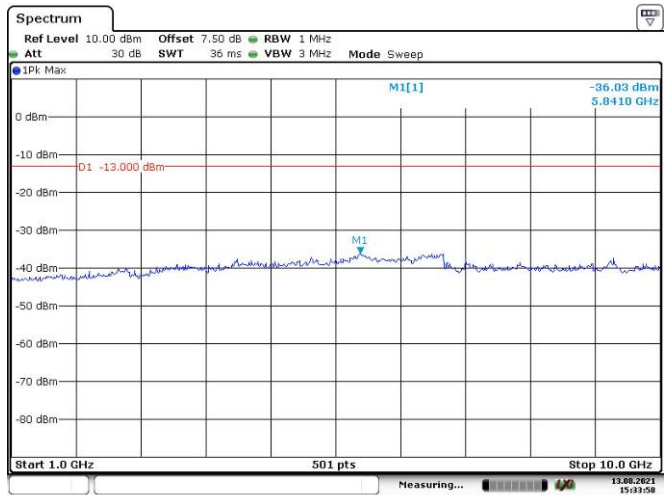

Date: 13.AUG.2021 15:23:18

LTE Band 5:

1.4M, QPSK, Low Channel

Date: 13.AUG.2021 15:23:52

Date: 13.AUG.2021 15:29:28

1.4M, QPSK, Middle Channel

Date: 13.AUG.2021 15:29:56

Date: 13.AUG.2021 15:30:18

1.4M, QPSK, High Channel

Date: 13.AUG.2021 15:30:53

Date: 13.AUG.2021 15:31:15

3M, QPSK, Low Channel

3M, QPSK, Middle Channel

3M, QPSK, High Channel

5M, QPSK, Low Channel

5M, QPSK, Middle Channel

Date: 13.AUG.2021 15:39:15

Date: 13.AUG.2021 15:39:46

LTE Band 7:

5M, QPSK, Low Channel

5M, QPSK, Middle Channel

5M, QPSK, High Channel

10M, QPSK, Low Channel

10M, QPSK, Middle Channel