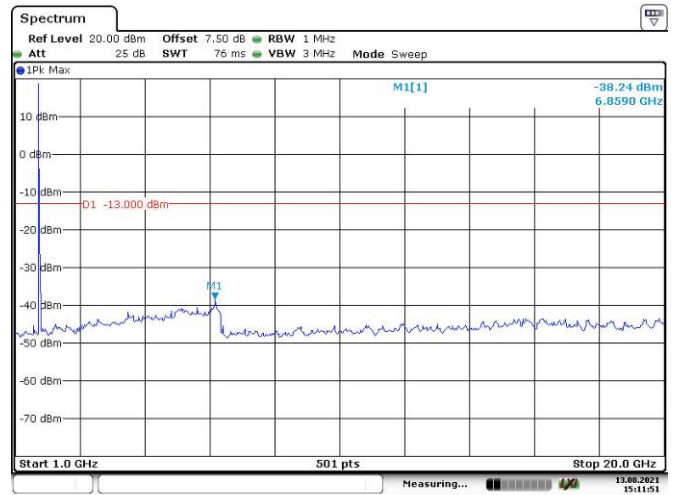

3M, QPSK, Low Channel

3M, QPSK, Middle Channel

3M, QPSK, High Channel

5M, QPSK, Low Channel

Date: 13.AUG.2021 15:11:33

Date: 13.AUG.2021 15:11:52

5M, QPSK, Middle Channel

Date: 13.AUG.2021 15:12:27