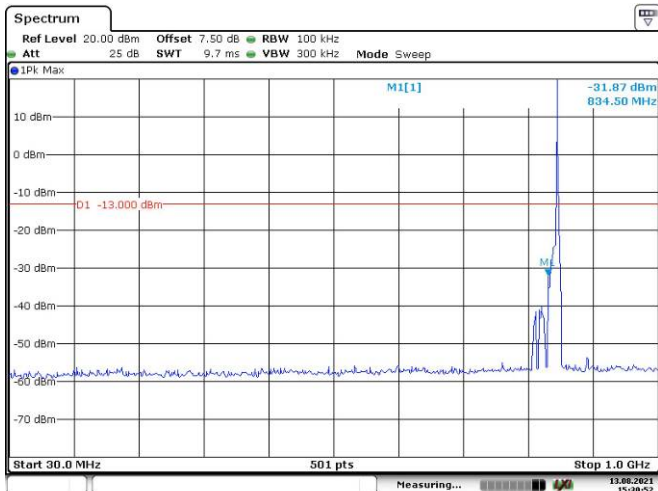

1.4M, QPSK, High Channel

Date: 13.AUG.2021 15:30:53