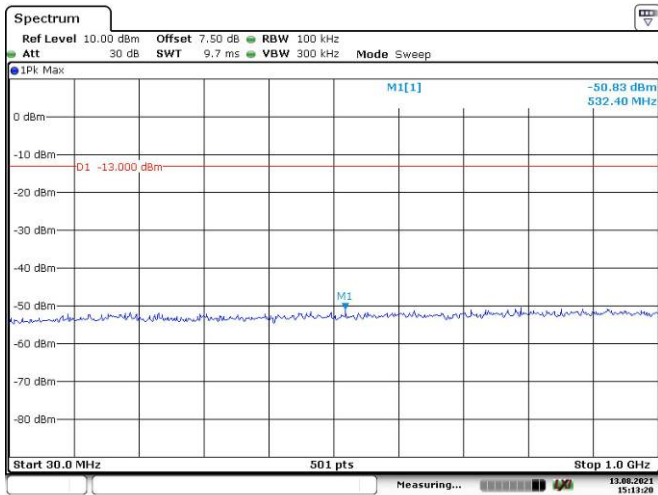

5M, QPSK, High Channel

Date: 13.AUG.2021 15:13:20