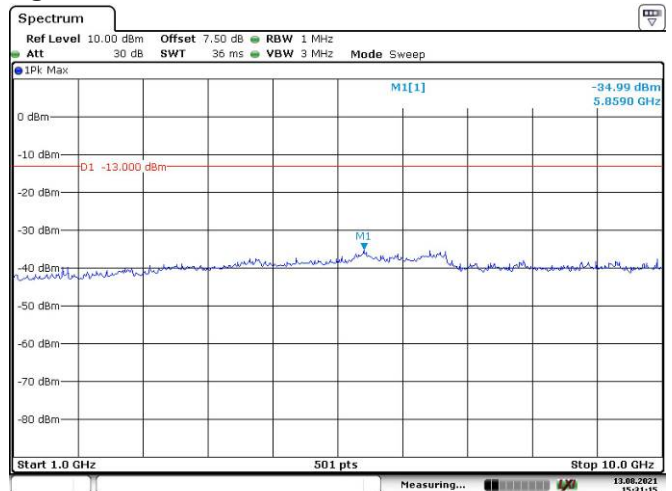

Date: 13.AUG.2021 15:23:18

LTE Band 5:

1.4M, QPSK, Low Channel

Date: 13.AUG.2021 15:23:52

Date: 13.AUG.2021 15:29:28

1.4M, QPSK, Middle Channel

Date: 13.AUG.2021 15:29:56

Date: 13.AUG.2021 15:30:18

1.4M, QPSK, High Channel

Date: 13.AUG.2021 15:30:53

Date: 13.AUG.2021 15:31:15

3M, QPSK, Low Channel

3M, QPSK, Middle Channel

3M, QPSK, High Channel

5M, QPSK, Low Channel

5M, QPSK, Middle Channel