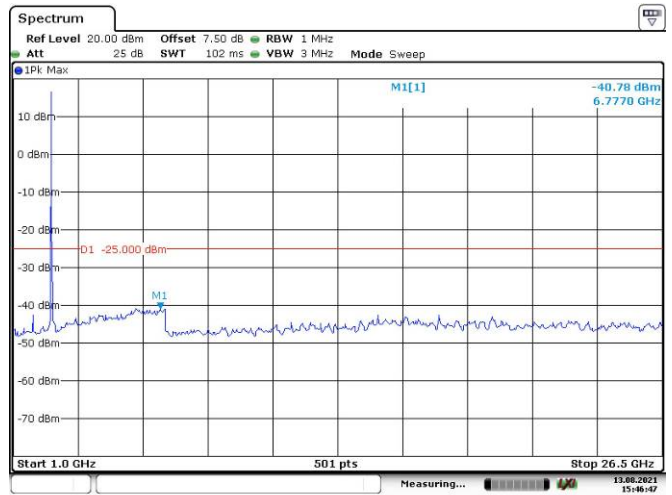

Date: 13.AUG.2021 15:39:15

Date: 13.AUG.2021 15:39:46

LTE Band 7:

5M, QPSK, Low Channel

5M, QPSK, Middle Channel

5M, QPSK, High Channel

10M, QPSK, Low Channel

10M, QPSK, Middle Channel

10M, QPSK, High Channel

15M, QPSK, Low Channel

15M, QPSK, Middle Channel

15M, QPSK, High Channel

20M, QPSK, Low Channel

20M, QPSK, Middle Channel

20M, QPSK, High Channel

LTE Band 12: