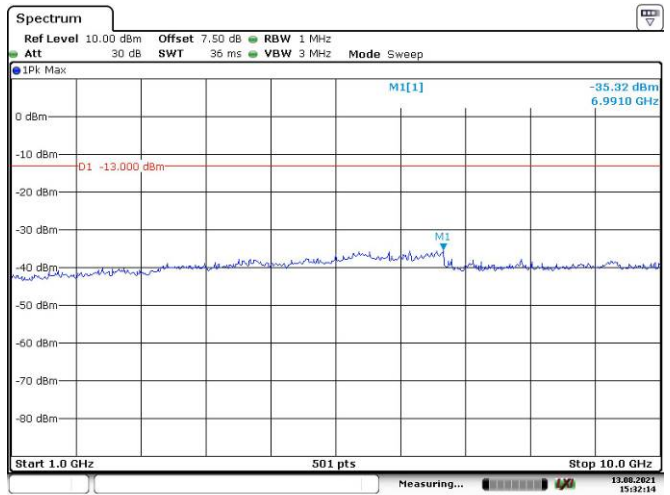

Date: 13.AUG.2021 15:23:18

LTE Band 5:

1.4M, QPSK, Low Channel

Date: 13.AUG.2021 15:23:52

Date: 13.AUG.2021 15:29:28

1.4M, QPSK, Middle Channel

Date: 13.AUG.2021 15:29:56

Date: 13.AUG.2021 15:30:18

1.4M, QPSK, High Channel

Date: 13.AUG.2021 15:30:53

Date: 13.AUG.2021 15:31:15

3M, QPSK, Low Channel

3M, QPSK, Middle Channel

3M, QPSK, High Channel

5M, QPSK, Low Channel

5M, QPSK, Middle Channel