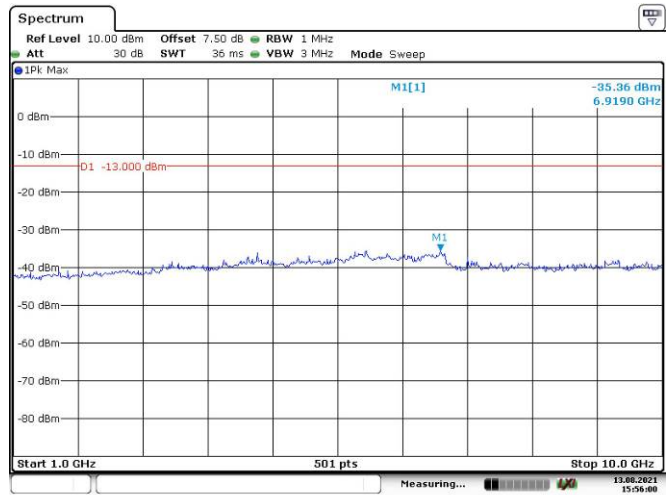

10M, QPSK, High Channel

15M, QPSK, Low Channel

15M, QPSK, Middle Channel

15M, QPSK, High Channel

20M, QPSK, Low Channel

20M, QPSK, Middle Channel

20M, QPSK, High Channel

LTE Band 12:

1.4M, QPSK, Low Channel

Date: 13.AUG.2021 15:52:41

Date: 13.AUG.2021 15:53:10

1.4M, QPSK, Middle Channel

Date: 13.AUG.2021 15:53:48

Date: 13.AUG.2021 15:54:07

1.4M, QPSK, High Channel

Date: 13.AUG.2021 15:54:39

Date: 13.AUG.2021 15:55:04

3M, QPSK, Low Channel

3M, QPSK, Middle Channel

3M, QPSK, High Channel

5M, QPSK, Low Channel

5M, QPSK, Middle Channel

5M, QPSK, High Channel

10M, QPSK, Low Channel