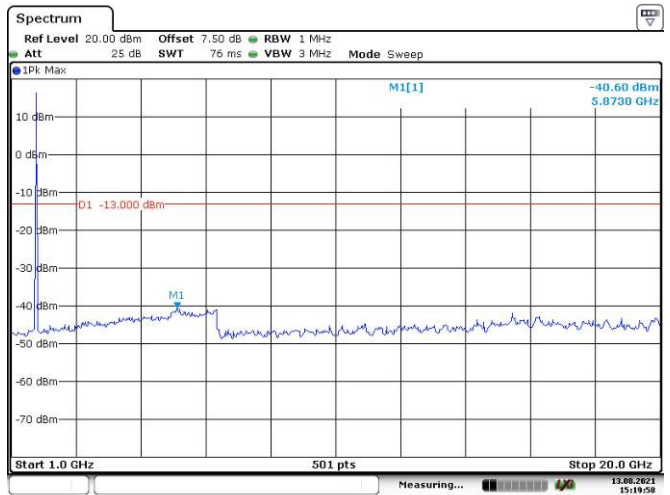

Date: 13.AUG.2021 15:19:59