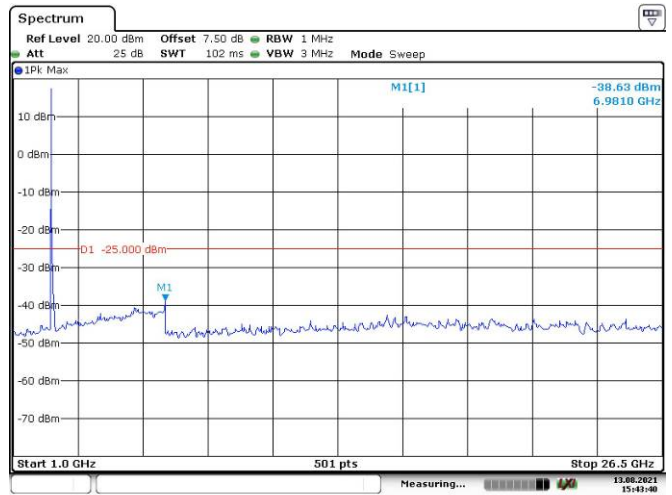

Date: 13.AUG.2021 15:39:15

Date: 13.AUG.2021 15:39:46

LTE Band 7:

5M, QPSK, Low Channel

5M, QPSK, Middle Channel

5M, QPSK, High Channel

10M, QPSK, Low Channel

10M, QPSK, Middle Channel

10M, QPSK, High Channel

15M, QPSK, Low Channel

15M, QPSK, Middle Channel

15M, QPSK, High Channel

20M, QPSK, Low Channel

20M, QPSK, Middle Channel

20M, QPSK, High Channel

LTE Band 12: