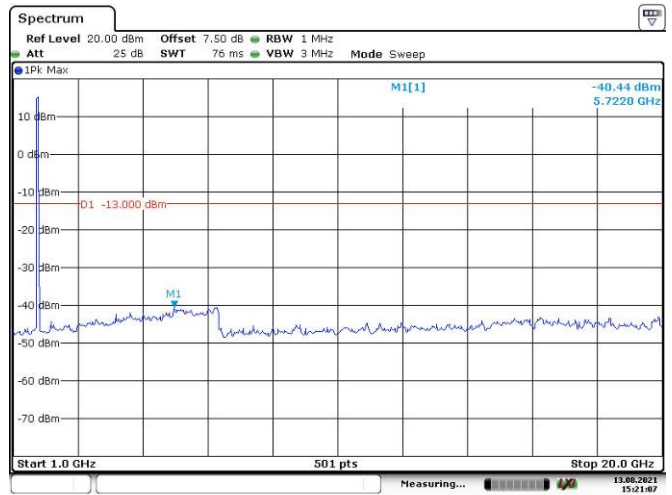

Date: 13.AUG.2021 15:21:08