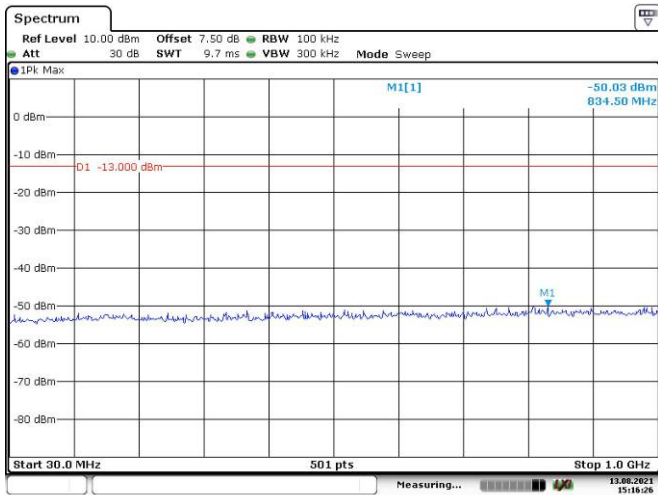

10M, QPSK, High Channel