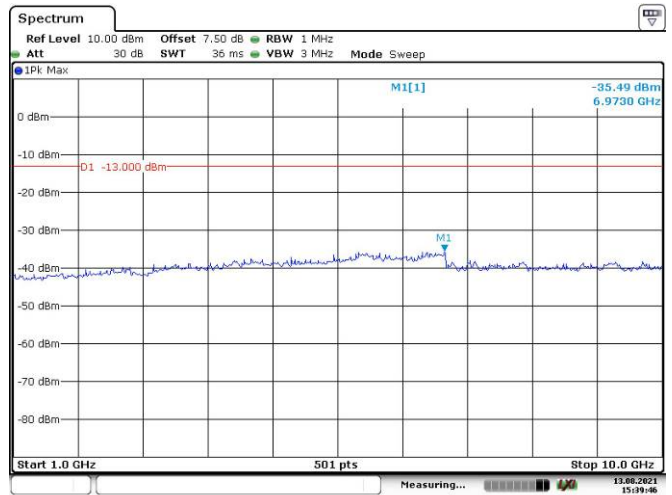

5M, QPSK, High Channel

10M, QPSK, Low Channel

Date: 13.AUG.2021 15:37:26

Date: 13.AUG.2021 15:37:48

10M, QPSK, Middle Channel

Date: 13.AUG.2021 15:38:22

Date: 13.AUG.2021 15:38:44

10M, QPSK, High Channel

Date: 13.AUG.2021 15:39:15

Date: 13.AUG.2021 15:39:46

LTE Band 7:

5M, QPSK, Low Channel

5M, QPSK, Middle Channel

5M, QPSK, High Channel

10M, QPSK, Low Channel

10M, QPSK, Middle Channel

10M, QPSK, High Channel

15M, QPSK, Low Channel

15M, QPSK, Middle Channel

15M, QPSK, High Channel

20M, QPSK, Low Channel

20M, QPSK, Middle Channel

20M, QPSK, High Channel

LTE Band 12: