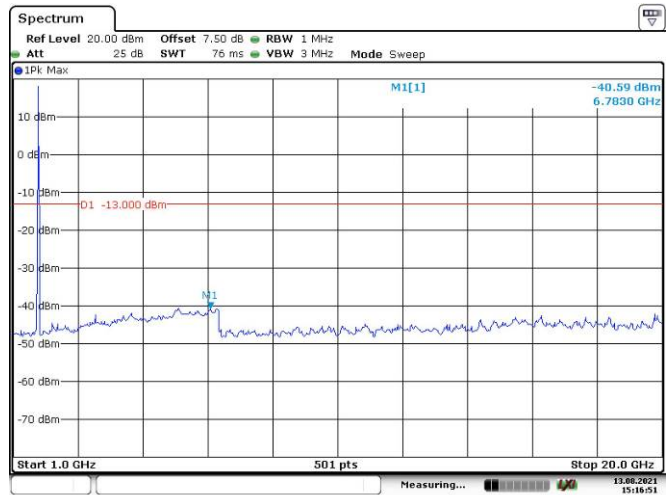

Date: 13.AUG.2021 15:12:52

5M, QPSK, High Channel

Date: 13.AUG.2021 15:13:20

Date: 13.AUG.2021 15:13:46

10M, QPSK, Low Channel

10M, QPSK, Middle Channel

10M, QPSK, High Channel

15M, QPSK, Low Channel