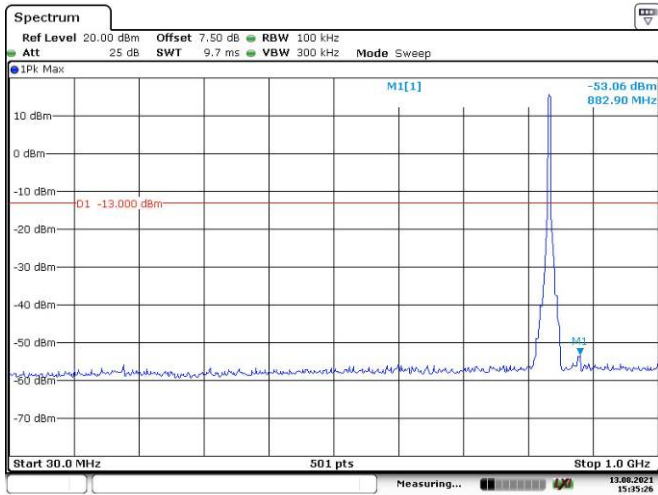

1.4M, QPSK, High Channel

Date: 13.AUG.2021 15:30:53

Date: 13.AUG.2021 15:31:15

3M, QPSK, Low Channel

3M, QPSK, Middle Channel

3M, QPSK, High Channel

5M, QPSK, Low Channel

5M, QPSK, Middle Channel