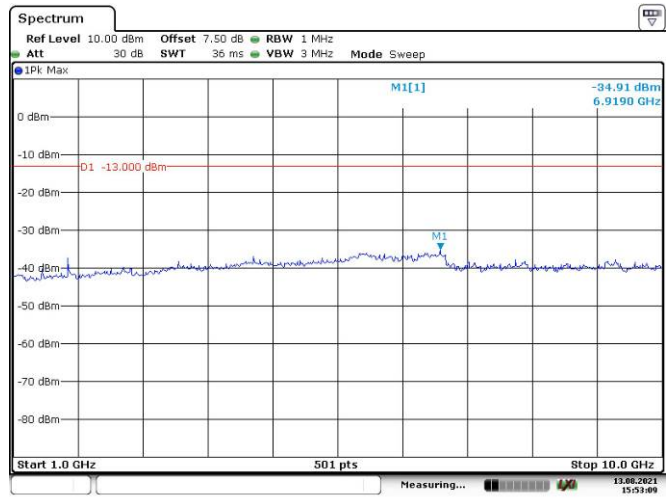

Date: 13.AUG.2021 15:39:15

Date: 13.AUG.2021 15:39:46

LTE Band 7:

5M, QPSK, Low Channel

5M, QPSK, Middle Channel

5M, QPSK, High Channel

10M, QPSK, Low Channel

10M, QPSK, Middle Channel

10M, QPSK, High Channel

15M, QPSK, Low Channel

15M, QPSK, Middle Channel

15M, QPSK, High Channel

20M, QPSK, Low Channel

20M, QPSK, Middle Channel

20M, QPSK, High Channel

LTE Band 12:

1.4M, QPSK, Low Channel

Date: 13.AUG.2021 15:52:41

Date: 13.AUG.2021 15:53:10

1.4M, QPSK, Middle Channel

Date: 13.AUG.2021 15:53:48

Date: 13.AUG.2021 15:54:07

1.4M, QPSK, High Channel

Date: 13.AUG.2021 15:54:39