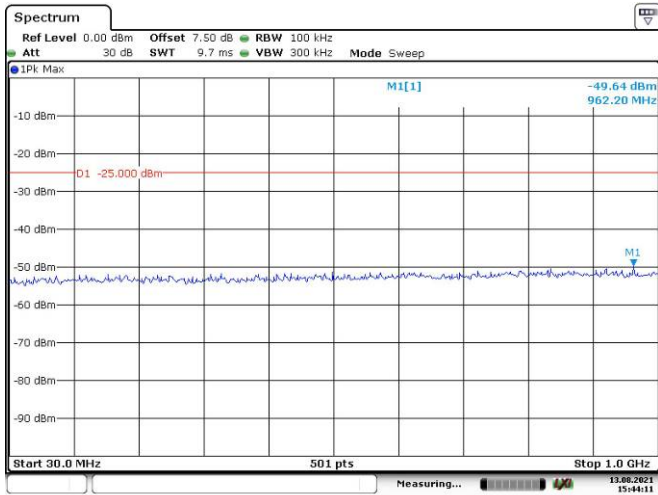

Date: 13.AUG.2021 15:39:15

Date: 13.AUG.2021 15:39:46

LTE Band 7:

5M, QPSK, Low Channel

5M, QPSK, Middle Channel

5M, QPSK, High Channel

10M, QPSK, Low Channel

10M, QPSK, Middle Channel

10M, QPSK, High Channel

15M, QPSK, Low Channel

15M, QPSK, Middle Channel

15M, QPSK, High Channel

20M, QPSK, Low Channel

20M, QPSK, Middle Channel

20M, QPSK, High Channel

LTE Band 12: