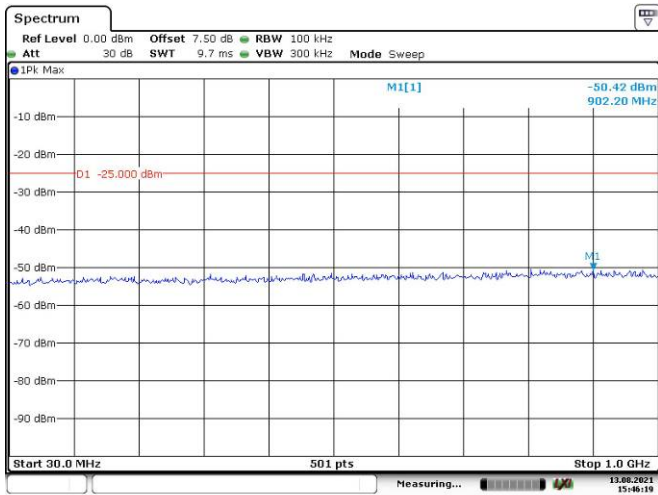

Date: 13.AUG.2021 15:39:15

Date: 13.AUG.2021 15:39:46

LTE Band 7:

5M, QPSK, Low Channel

5M, QPSK, Middle Channel

5M, QPSK, High Channel

10M, QPSK, Low Channel

10M, QPSK, Middle Channel

10M, QPSK, High Channel

15M, QPSK, Low Channel

15M, QPSK, Middle Channel

15M, QPSK, High Channel

20M, QPSK, Low Channel

20M, QPSK, Middle Channel

20M, QPSK, High Channel

LTE Band 12: