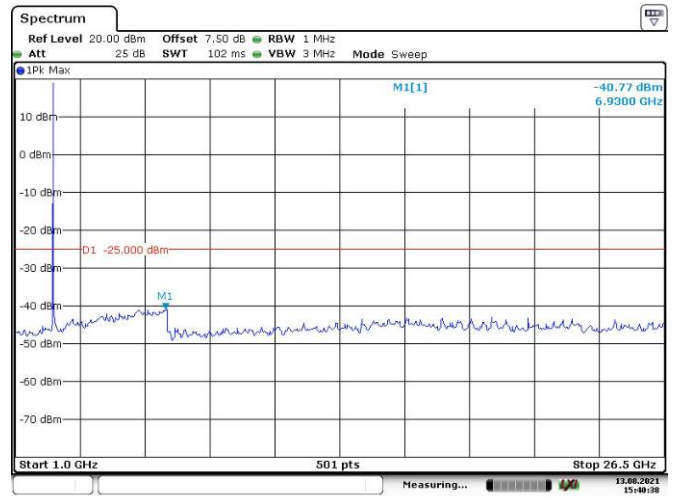

5M, QPSK, High Channel

10M, QPSK, Low Channel

Date: 13.AUG.2021 15:37:26

Date: 13.AUG.2021 15:37:48

10M, QPSK, Middle Channel

Date: 13.AUG.2021 15:38:22

Date: 13.AUG.2021 15:38:44

10M, QPSK, High Channel

Date: 13.AUG.2021 15:39:15

Date: 13.AUG.2021 15:39:46

LTE Band 7:

5M, QPSK, Low Channel

5M, QPSK, Middle Channel

5M, QPSK, High Channel

10M, QPSK, Low Channel

10M, QPSK, Middle Channel