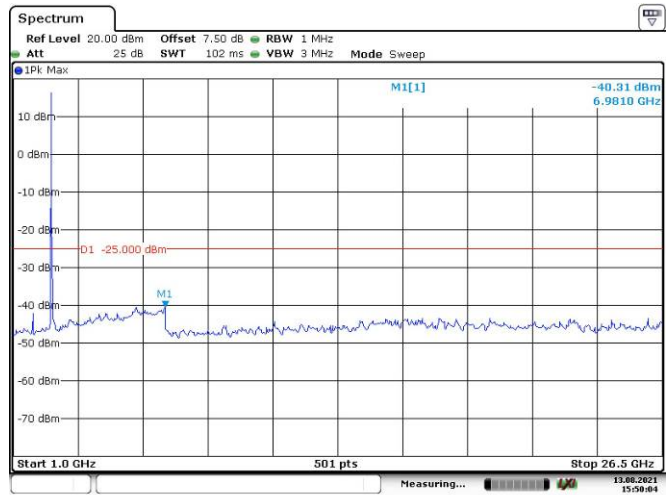

Date: 13.AUG.2021 15:39:15

Date: 13.AUG.2021 15:39:46

LTE Band 7:

5M, QPSK, Low Channel

5M, QPSK, Middle Channel

5M, QPSK, High Channel

10M, QPSK, Low Channel

10M, QPSK, Middle Channel

10M, QPSK, High Channel

15M, QPSK, Low Channel

15M, QPSK, Middle Channel

15M, QPSK, High Channel

20M, QPSK, Low Channel

20M, QPSK, Middle Channel

20M, QPSK, High Channel

LTE Band 12: