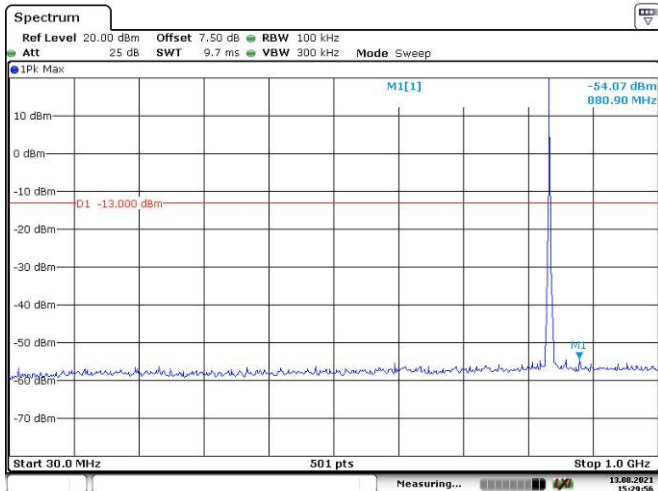

Date: 13.AUG.2021 15:23:18

LTE Band 5:

1.4M, QPSK, Low Channel

Date: 13.AUG.2021 15:23:52

Date: 13.AUG.2021 15:29:28

1.4M, QPSK, Middle Channel

Date: 13.AUG.2021 15:29:56

Date: 13.AUG.2021 15:30:18

1.4M, QPSK, High Channel

Date: 13.AUG.2021 15:30:53

Date: 13.AUG.2021 15:31:15

3M, QPSK, Low Channel

3M, QPSK, Middle Channel

3M, QPSK, High Channel

5M, QPSK, Low Channel

5M, QPSK, Middle Channel