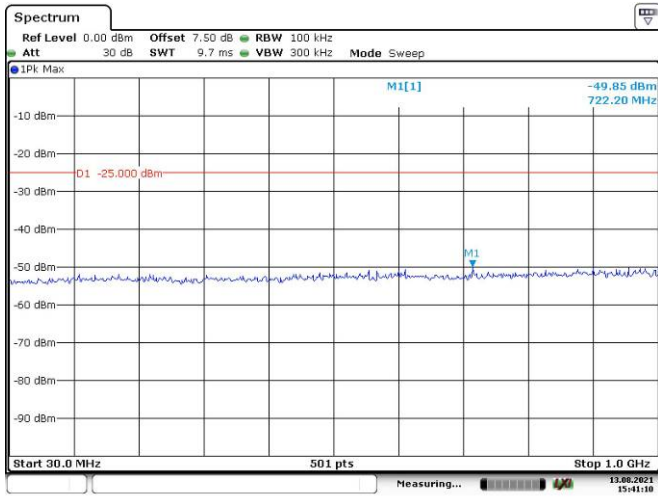

Date: 13.AUG.2021 15:39:15

Date: 13.AUG.2021 15:39:46

LTE Band 7:

5M, QPSK, Low Channel

5M, QPSK, Middle Channel

5M, QPSK, High Channel

10M, QPSK, Low Channel

10M, QPSK, Middle Channel

10M, QPSK, High Channel

15M, QPSK, Low Channel

15M, QPSK, Middle Channel

15M, QPSK, High Channel

20M, QPSK, Low Channel

20M, QPSK, Middle Channel

20M, QPSK, High Channel

LTE Band 12: