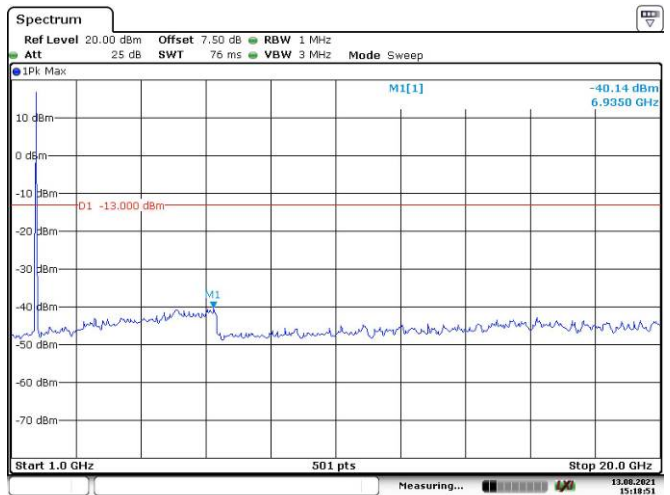

Date: 13.AUG.2021 15:18:52