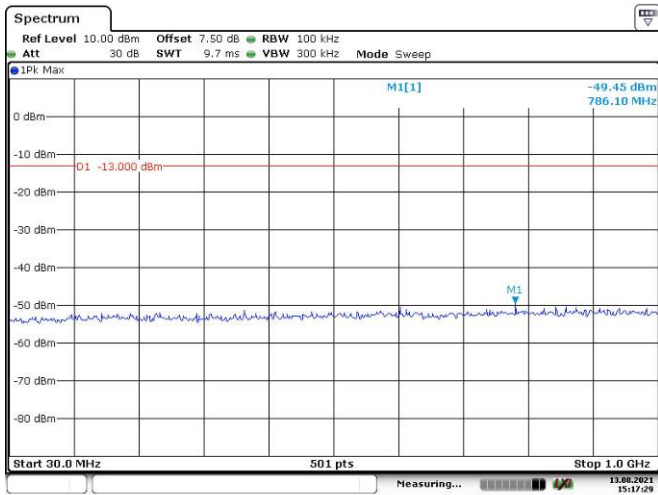

15M, QPSK, Low Channel

Date: 13.AUG.2021 15:17:30