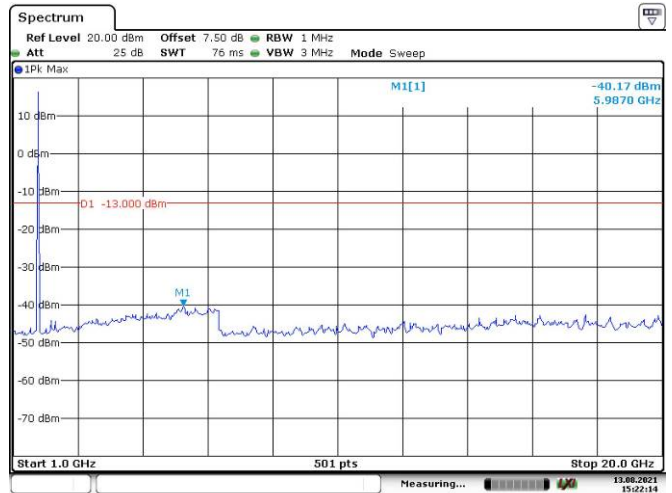

Date: 13.AUG.2021 15:22:15