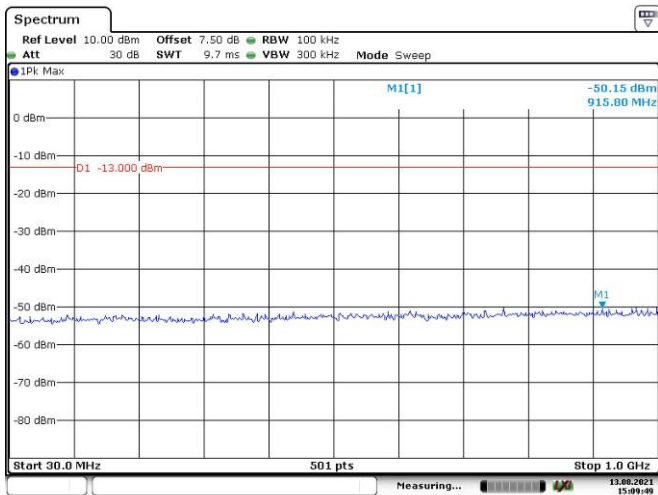

3M, QPSK, Low Channel

3M, QPSK, Middle Channel

3M, QPSK, High Channel

5M, QPSK, Low Channel

Date: 13.AUG.2021 15:11:33

Date: 13.AUG.2021 15:11:52

5M, QPSK, Middle Channel

Date: 13.AUG.2021 15:12:27