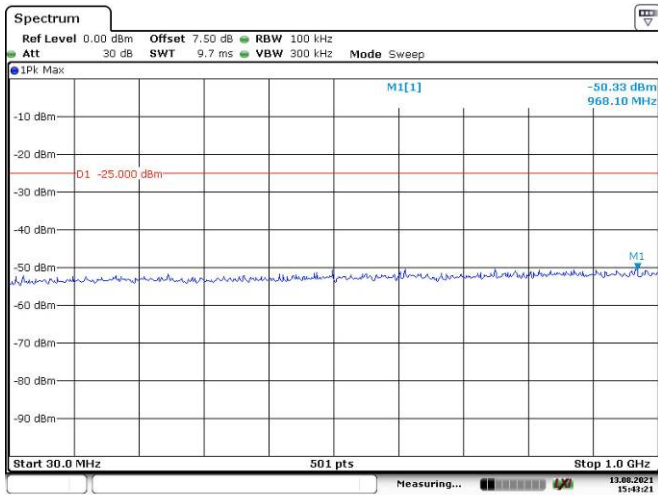

Date: 13.AUG.2021 15:39:15

Date: 13.AUG.2021 15:39:46

LTE Band 7:

5M, QPSK, Low Channel

5M, QPSK, Middle Channel

5M, QPSK, High Channel

10M, QPSK, Low Channel

10M, QPSK, Middle Channel

10M, QPSK, High Channel

15M, QPSK, Low Channel

15M, QPSK, Middle Channel

15M, QPSK, High Channel

20M, QPSK, Low Channel

20M, QPSK, Middle Channel

20M, QPSK, High Channel

LTE Band 12: