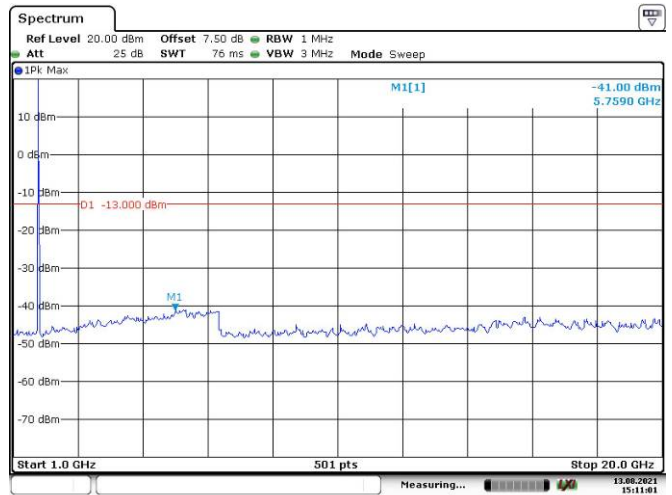

3M, QPSK, Low Channel

3M, QPSK, Middle Channel

3M, QPSK, High Channel

5M, QPSK, Low Channel

Date: 13.AUG.2021 15:11:33

Date: 13.AUG.2021 15:11:52

5M, QPSK, Middle Channel

Date: 13.AUG.2021 15:12:27