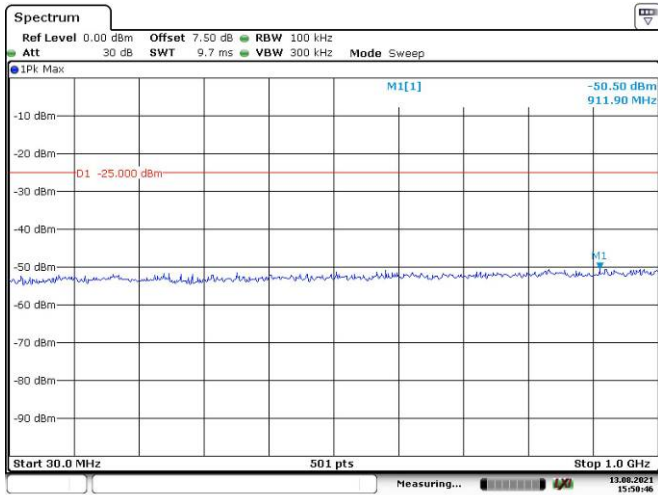

Date: 13.AUG.2021 15:39:15

Date: 13.AUG.2021 15:39:46

LTE Band 7:

5M, QPSK, Low Channel

5M, QPSK, Middle Channel

5M, QPSK, High Channel

10M, QPSK, Low Channel

10M, QPSK, Middle Channel

10M, QPSK, High Channel

15M, QPSK, Low Channel

15M, QPSK, Middle Channel

15M, QPSK, High Channel

20M, QPSK, Low Channel

20M, QPSK, Middle Channel

20M, QPSK, High Channel

LTE Band 12: