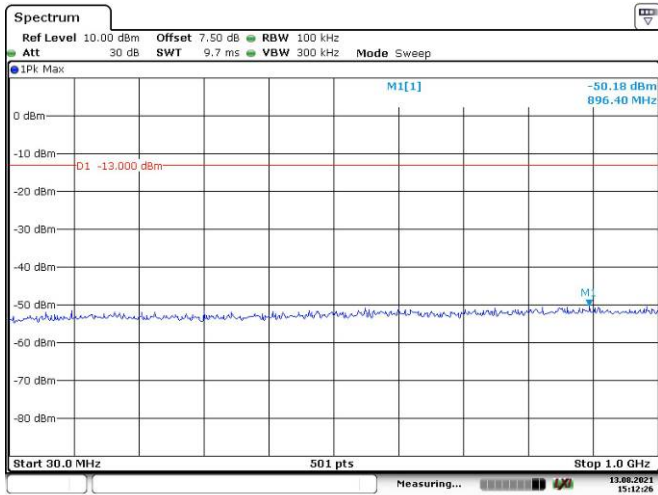

5M, QPSK, Middle Channel

Date: 13.AUG.2021 15:12:27