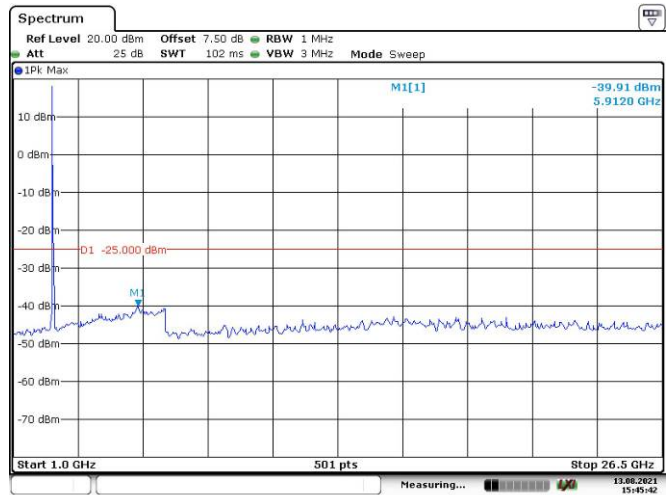

Date: 13.AUG.2021 15:39:15

Date: 13.AUG.2021 15:39:46

LTE Band 7:

5M, QPSK, Low Channel

5M, QPSK, Middle Channel

5M, QPSK, High Channel

10M, QPSK, Low Channel

10M, QPSK, Middle Channel

10M, QPSK, High Channel

15M, QPSK, Low Channel

15M, QPSK, Middle Channel

15M, QPSK, High Channel

20M, QPSK, Low Channel

20M, QPSK, Middle Channel

20M, QPSK, High Channel

LTE Band 12: