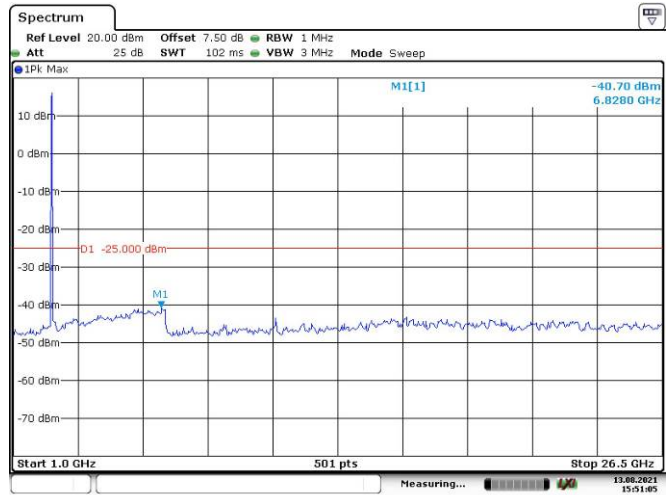

Date: 13.AUG.2021 15:39:15

Date: 13.AUG.2021 15:39:46

LTE Band 7:

5M, QPSK, Low Channel

5M, QPSK, Middle Channel

5M, QPSK, High Channel

10M, QPSK, Low Channel

10M, QPSK, Middle Channel

10M, QPSK, High Channel

15M, QPSK, Low Channel

15M, QPSK, Middle Channel

15M, QPSK, High Channel

20M, QPSK, Low Channel

20M, QPSK, Middle Channel

20M, QPSK, High Channel

LTE Band 12:

1.4M, QPSK, Low Channel

Date: 13.AUG.2021 15:52:41

Date: 13.AUG.2021 15:53:10

1.4M, QPSK, Middle Channel

Date: 13.AUG.2021 15:53:48

Date: 13.AUG.2021 15:54:07

1.4M, QPSK, High Channel

Date: 13.AUG.2021 15:54:39