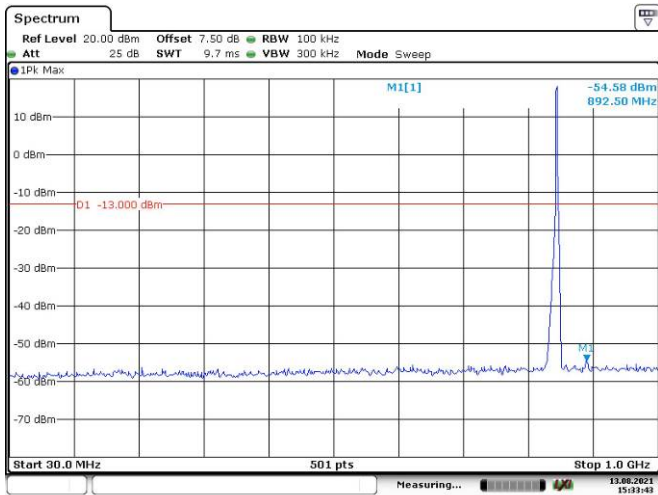

1.4M, QPSK, High Channel

Date: 13.AUG.2021 15:30:53

Date: 13.AUG.2021 15:31:15

3M, QPSK, Low Channel

3M, QPSK, Middle Channel

3M, QPSK, High Channel

5M, QPSK, Low Channel

5M, QPSK, Middle Channel