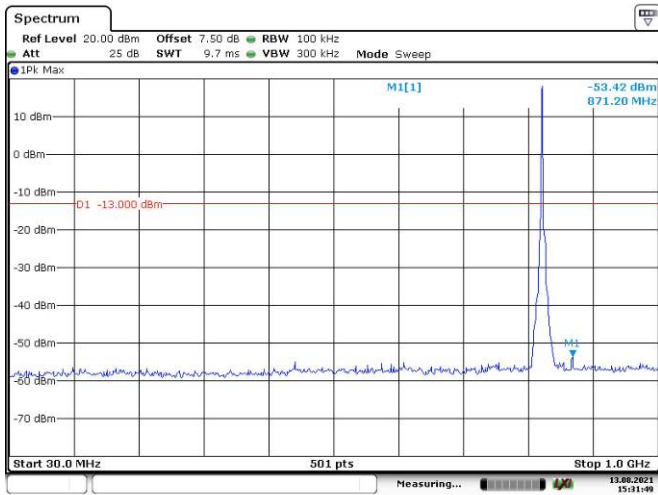

1.4M, QPSK, High Channel

Date: 13.AUG.2021 15:30:53

Date: 13.AUG.2021 15:31:15

3M, QPSK, Low Channel

3M, QPSK, Middle Channel

3M, QPSK, High Channel

5M, QPSK, Low Channel

5M, QPSK, Middle Channel