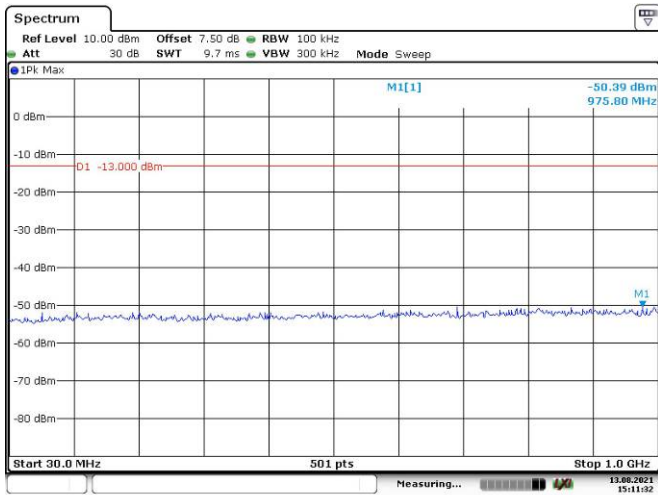

5M, QPSK, Low Channel

Date: 13.AUG.2021 15:11:33