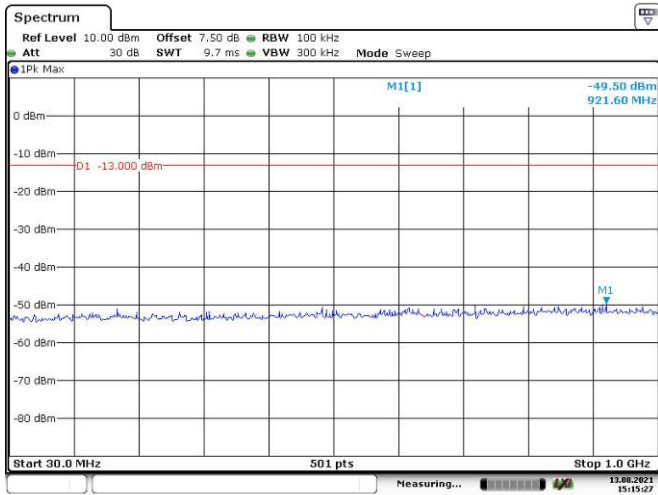

10M, QPSK, Middle Channel