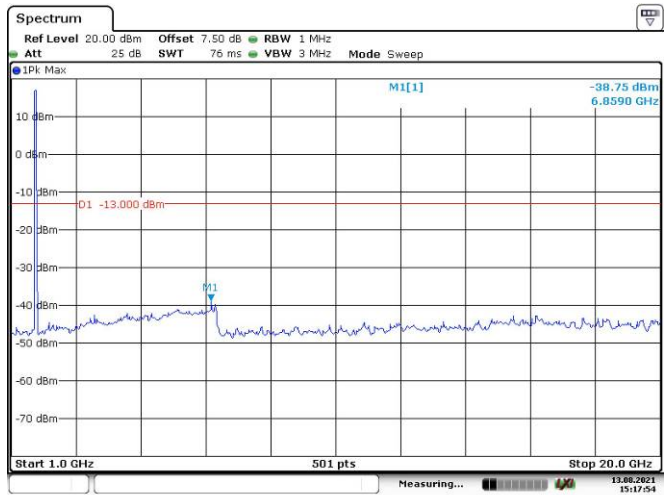

Date: 13.AUG.2021 15:17:55