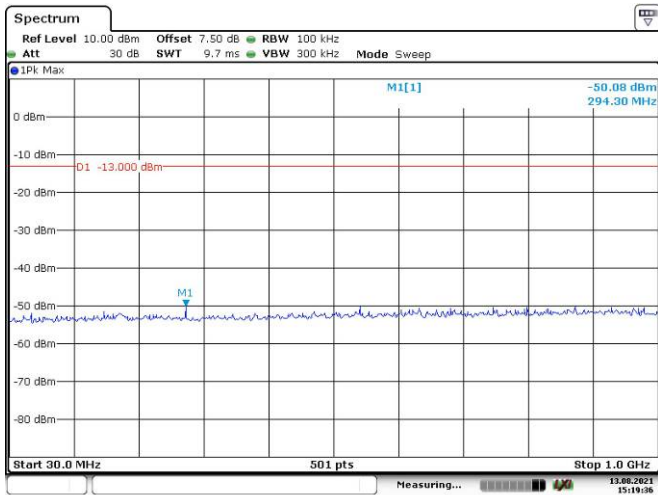

15M, QPSK, High Channel

Date: 13.AUG.2021 15:19:37