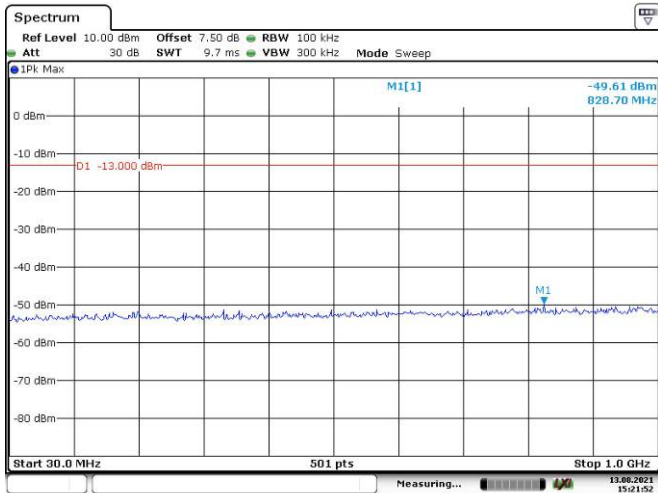

20M, QPSK, Middle Channel

Date: 13.AUG.2021 15:21:53