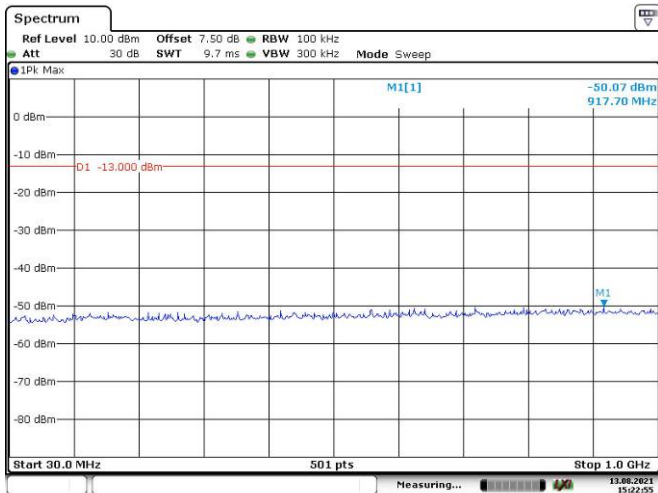

20M, QPSK, High Channel

Date: 13.AUG.2021 15:22:56