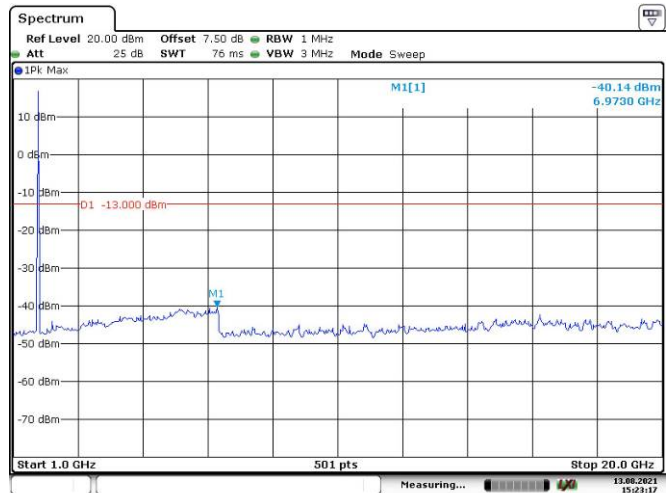

Date: 13.AUG.2021 15:23:18

LTE Band 5:

1.4M, QPSK, Low Channel

Date: 13.AUG.2021 15:23:52

Date: 13.AUG.2021 15:29:28

1.4M, QPSK, Middle Channel

Date: 13.AUG.2021 15:29:56

Date: 13.AUG.2021 15:30:18