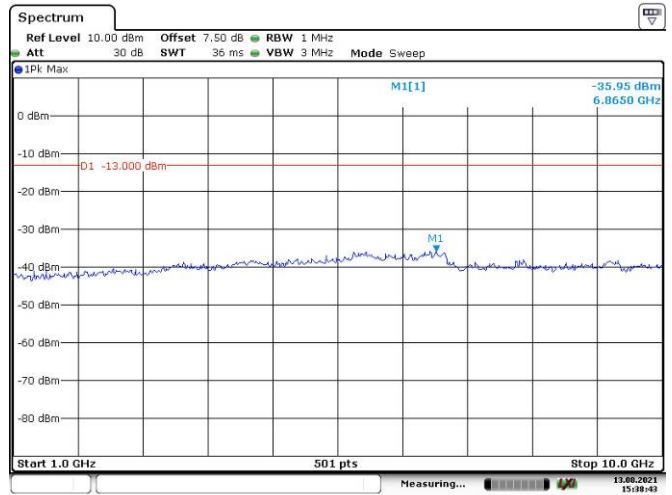

5M, QPSK, High Channel

10M, QPSK, Low Channel

Date: 13.AUG.2021 15:37:26

Date: 13.AUG.2021 15:37:48

10M, QPSK, Middle Channel

Date: 13.AUG.2021 15:38:22

Date: 13.AUG.2021 15:38:44

10M, QPSK, High Channel

Date: 13.AUG.2021 15:39:15

Date: 13.AUG.2021 15:39:46

LTE Band 7:

5M, QPSK, Low Channel

5M, QPSK, Middle Channel

5M, QPSK, High Channel

10M, QPSK, Low Channel

10M, QPSK, Middle Channel