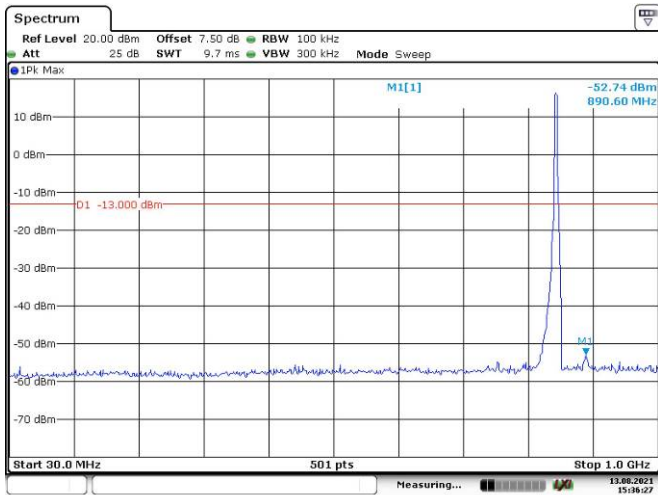

5M, QPSK, High Channel