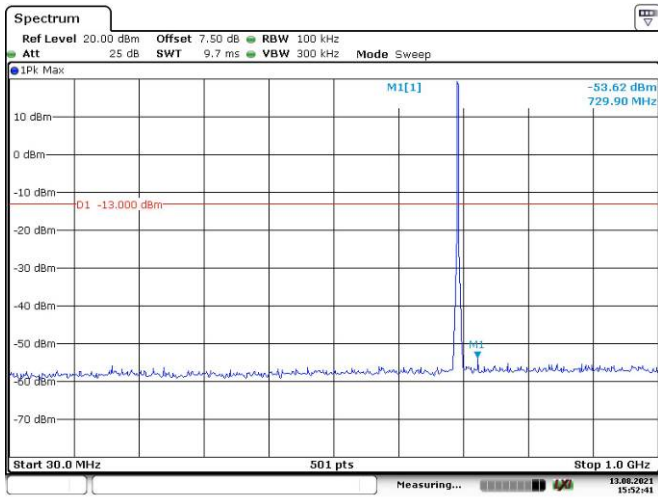

Date: 13.AUG.2021 15:39:15

Date: 13.AUG.2021 15:39:46

LTE Band 7:

5M, QPSK, Low Channel

5M, QPSK, Middle Channel

5M, QPSK, High Channel

10M, QPSK, Low Channel

10M, QPSK, Middle Channel

10M, QPSK, High Channel

15M, QPSK, Low Channel

15M, QPSK, Middle Channel

15M, QPSK, High Channel

20M, QPSK, Low Channel

20M, QPSK, Middle Channel

20M, QPSK, High Channel

LTE Band 12:

1.4M, QPSK, Low Channel

Date: 13.AUG.2021 15:52:41

Date: 13.AUG.2021 15:53:10

1.4M, QPSK, Middle Channel

Date: 13.AUG.2021 15:53:48

Date: 13.AUG.2021 15:54:07

1.4M, QPSK, High Channel

Date: 13.AUG.2021 15:54:39