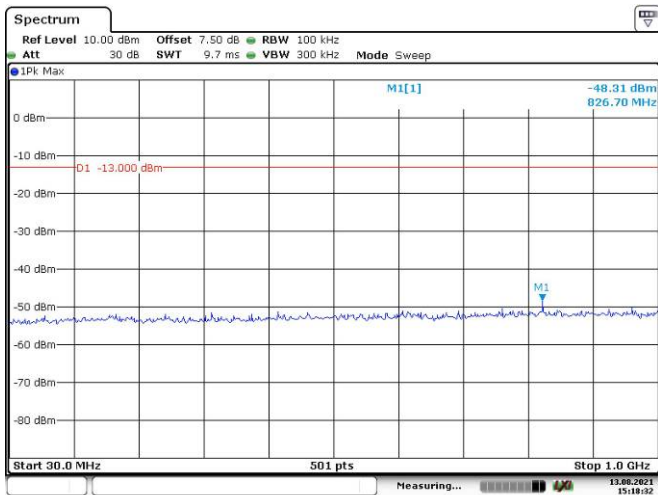

15M, QPSK, Middle Channel

Date: 13.AUG.2021 15:18:33