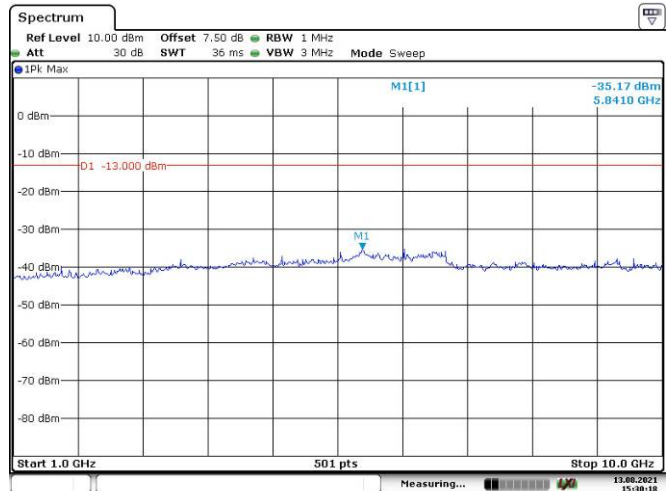

Date: 13.AUG.2021 15:23:18

LTE Band 5:

1.4M, QPSK, Low Channel

Date: 13.AUG.2021 15:23:52

Date: 13.AUG.2021 15:29:28

1.4M, QPSK, Middle Channel

Date: 13.AUG.2021 15:29:56

Date: 13.AUG.2021 15:30:18

1.4M, QPSK, High Channel

Date: 13.AUG.2021 15:30:53

Date: 13.AUG.2021 15:31:15

3M, QPSK, Low Channel

3M, QPSK, Middle Channel

3M, QPSK, High Channel

5M, QPSK, Low Channel

5M, QPSK, Middle Channel