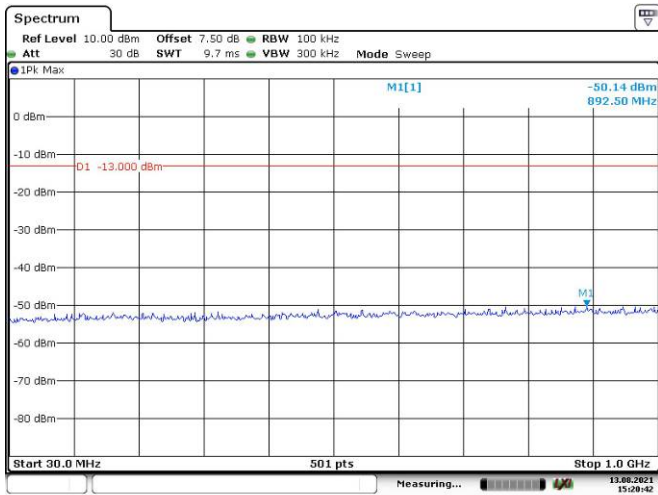

20M, QPSK, Low Channel

Date: 13.AUG.2021 15:20:43