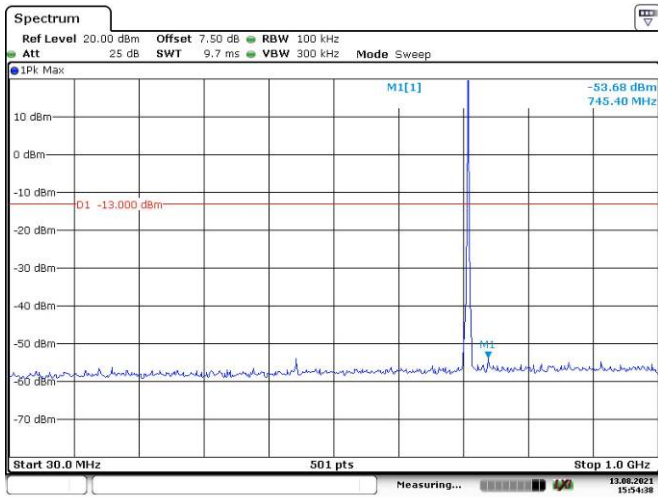

10M, QPSK, High Channel

15M, QPSK, Low Channel

15M, QPSK, Middle Channel

15M, QPSK, High Channel

20M, QPSK, Low Channel

20M, QPSK, Middle Channel

20M, QPSK, High Channel

LTE Band 12:

1.4M, QPSK, Low Channel

Date: 13.AUG.2021 15:52:41

Date: 13.AUG.2021 15:53:10

1.4M, QPSK, Middle Channel

Date: 13.AUG.2021 15:53:48

Date: 13.AUG.2021 15:54:07

1.4M, QPSK, High Channel

Date: 13.AUG.2021 15:54:39

Date: 13.AUG.2021 15:55:04

3M, QPSK, Low Channel

3M, QPSK, Middle Channel

3M, QPSK, High Channel

5M, QPSK, Low Channel

5M, QPSK, Middle Channel

5M, QPSK, High Channel

10M, QPSK, Low Channel