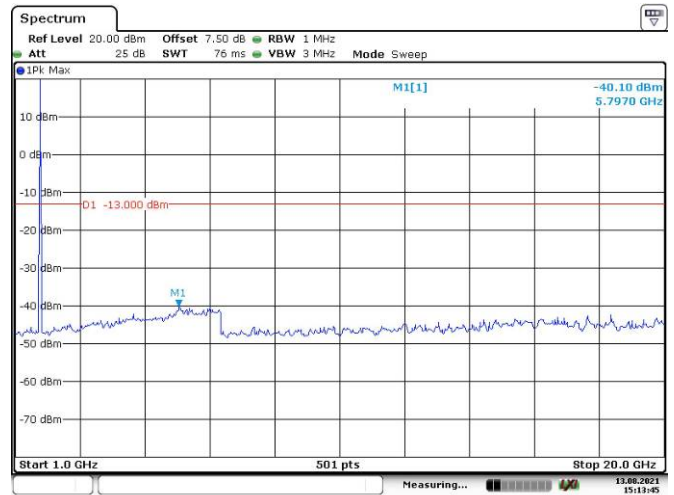

Date: 13.AUG.2021 15:13:46