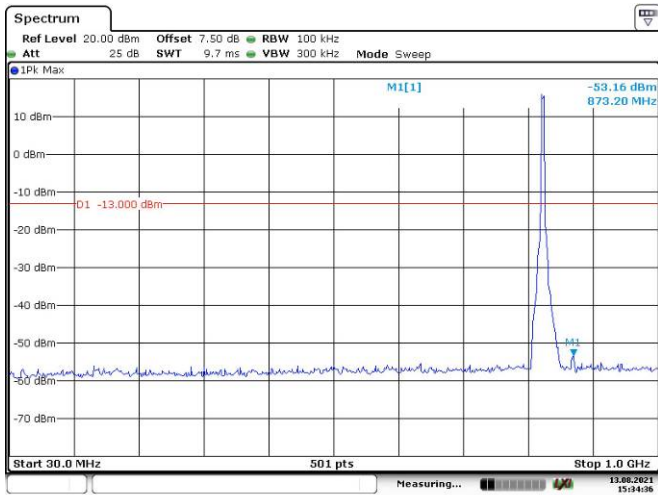

1.4M, QPSK, High Channel

Date: 13.AUG.2021 15:30:53

Date: 13.AUG.2021 15:31:15

3M, QPSK, Low Channel

3M, QPSK, Middle Channel

3M, QPSK, High Channel

5M, QPSK, Low Channel

5M, QPSK, Middle Channel