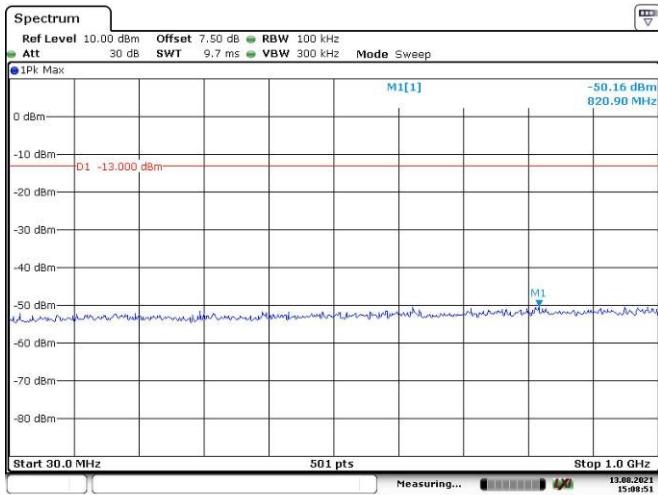

3M, QPSK, Low Channel

3M, QPSK, Middle Channel

3M, QPSK, High Channel

5M, QPSK, Low Channel

Date: 13.AUG.2021 15:11:33

Date: 13.AUG.2021 15:11:52

5M, QPSK, Middle Channel

Date: 13.AUG.2021 15:12:27