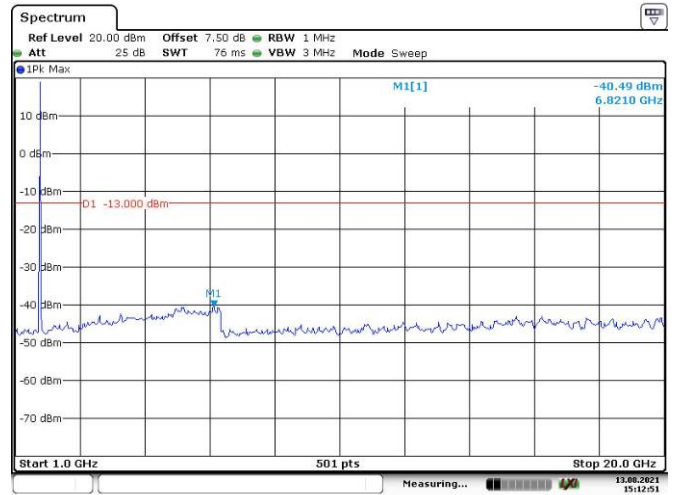

3M, QPSK, Low Channel

3M, QPSK, Middle Channel

3M, QPSK, High Channel

5M, QPSK, Low Channel

Date: 13.AUG.2021 15:11:33

Date: 13.AUG.2021 15:11:52

5M, QPSK, Middle Channel

Date: 13.AUG.2021 15:12:27