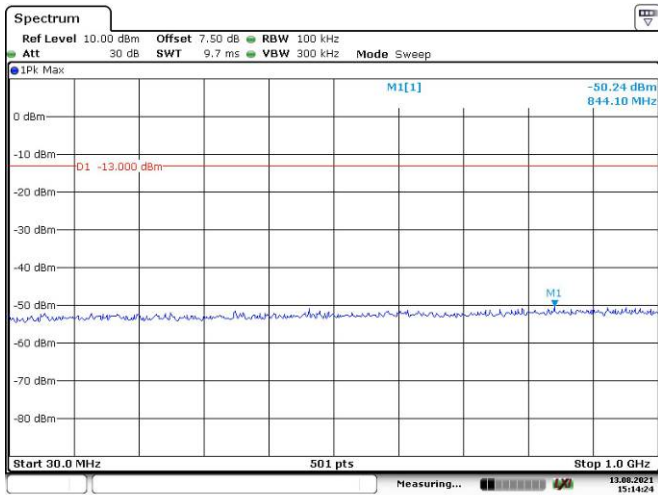

10M, QPSK, Low Channel