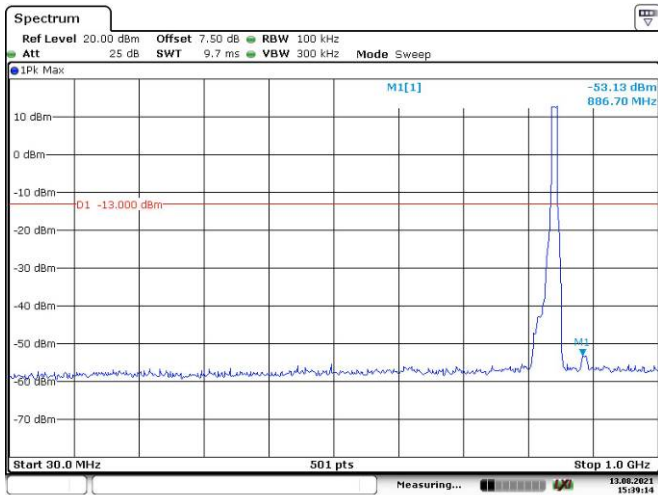

5M, QPSK, High Channel

10M, QPSK, Low Channel

Date: 13.AUG.2021 15:37:26

Date: 13.AUG.2021 15:37:48

10M, QPSK, Middle Channel

Date: 13.AUG.2021 15:38:22

Date: 13.AUG.2021 15:38:44

10M, QPSK, High Channel

Date: 13.AUG.2021 15:39:15

Date: 13.AUG.2021 15:39:46

LTE Band 7:

5M, QPSK, Low Channel

5M, QPSK, Middle Channel

5M, QPSK, High Channel

10M, QPSK, Low Channel

10M, QPSK, Middle Channel