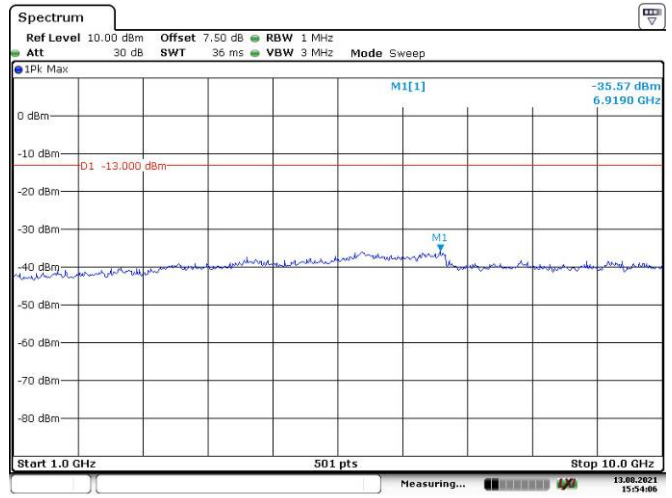

10M, QPSK, High Channel

15M, QPSK, Low Channel

15M, QPSK, Middle Channel

15M, QPSK, High Channel

20M, QPSK, Low Channel

20M, QPSK, Middle Channel

20M, QPSK, High Channel

LTE Band 12:

1.4M, QPSK, Low Channel

Date: 13.AUG.2021 15:52:41

Date: 13.AUG.2021 15:53:10

1.4M, QPSK, Middle Channel

Date: 13.AUG.2021 15:53:48

Date: 13.AUG.2021 15:54:07

1.4M, QPSK, High Channel

Date: 13.AUG.2021 15:54:39

Date: 13.AUG.2021 15:55:04

3M, QPSK, Low Channel

3M, QPSK, Middle Channel

3M, QPSK, High Channel

5M, QPSK, Low Channel

5M, QPSK, Middle Channel

5M, QPSK, High Channel

10M, QPSK, Low Channel