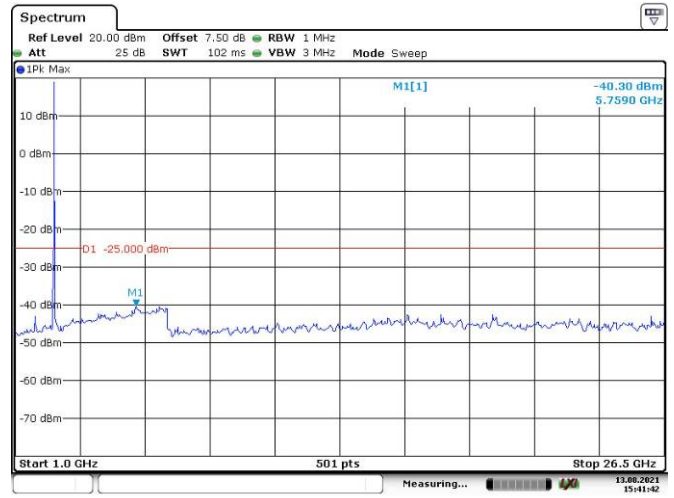

Date: 13.AUG.2021 15:39:15

Date: 13.AUG.2021 15:39:46

LTE Band 7:

5M, QPSK, Low Channel

5M, QPSK, Middle Channel

5M, QPSK, High Channel

10M, QPSK, Low Channel

10M, QPSK, Middle Channel

10M, QPSK, High Channel

15M, QPSK, Low Channel

15M, QPSK, Middle Channel

15M, QPSK, High Channel

20M, QPSK, Low Channel

20M, QPSK, Middle Channel

20M, QPSK, High Channel

LTE Band 12: