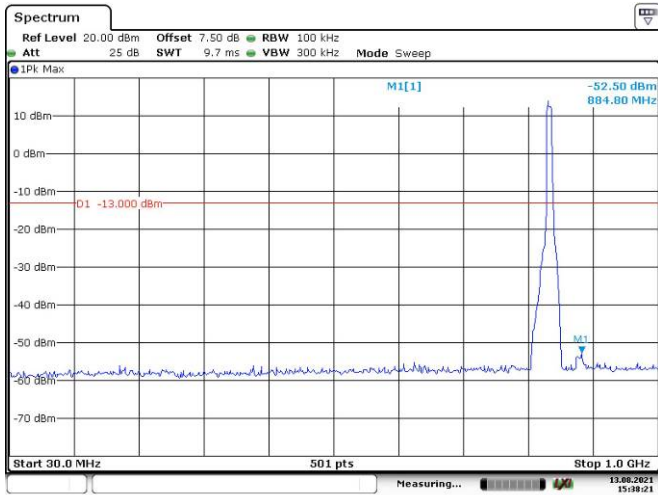

5M, QPSK, High Channel

10M, QPSK, Low Channel

Date: 13.AUG.2021 15:37:26

Date: 13.AUG.2021 15:37:48

10M, QPSK, Middle Channel

Date: 13.AUG.2021 15:38:22

Date: 13.AUG.2021 15:38:44

10M, QPSK, High Channel

Date: 13.AUG.2021 15:39:15

Date: 13.AUG.2021 15:39:46

LTE Band 7:

5M, QPSK, Low Channel

5M, QPSK, Middle Channel

5M, QPSK, High Channel

10M, QPSK, Low Channel

10M, QPSK, Middle Channel