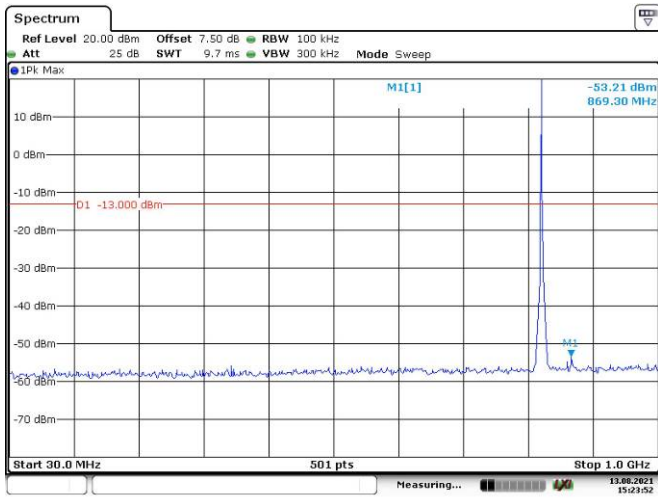

Date: 13.AUG.2021 15:23:18

LTE Band 5:

1.4M, QPSK, Low Channel

Date: 13.AUG.2021 15:23:52

Date: 13.AUG.2021 15:29:28

1.4M, QPSK, Middle Channel

Date: 13.AUG.2021 15:29:56

Date: 13.AUG.2021 15:30:18