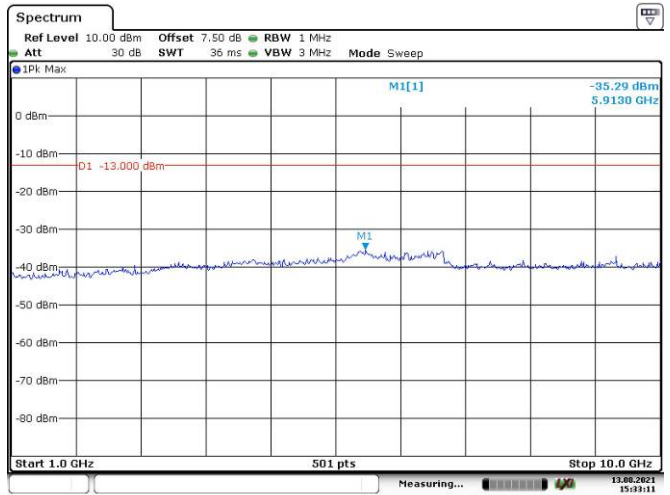

Date: 13.AUG.2021 15:23:18

LTE Band 5:

1.4M, QPSK, Low Channel

Date: 13.AUG.2021 15:23:52

Date: 13.AUG.2021 15:29:28

1.4M, QPSK, Middle Channel

Date: 13.AUG.2021 15:29:56

Date: 13.AUG.2021 15:30:18

1.4M, QPSK, High Channel

Date: 13.AUG.2021 15:30:53

Date: 13.AUG.2021 15:31:15

3M, QPSK, Low Channel

3M, QPSK, Middle Channel

3M, QPSK, High Channel

5M, QPSK, Low Channel

5M, QPSK, Middle Channel