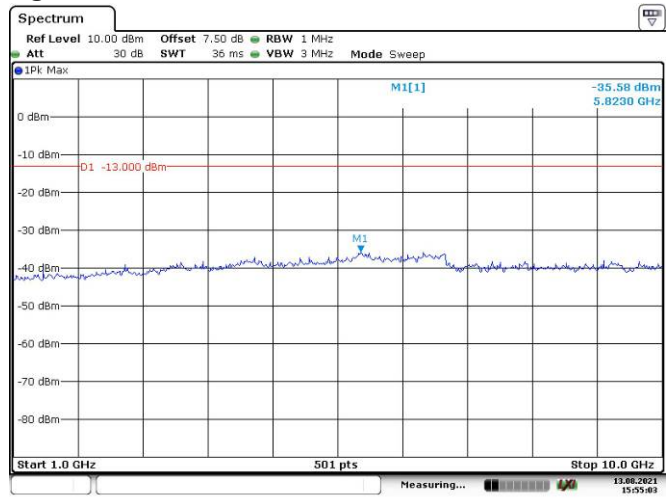

10M, QPSK, High Channel

15M, QPSK, Low Channel

15M, QPSK, Middle Channel

15M, QPSK, High Channel

20M, QPSK, Low Channel

20M, QPSK, Middle Channel

20M, QPSK, High Channel

LTE Band 12:

1.4M, QPSK, Low Channel

Date: 13.AUG.2021 15:52:41

Date: 13.AUG.2021 15:53:10

1.4M, QPSK, Middle Channel

Date: 13.AUG.2021 15:53:48

Date: 13.AUG.2021 15:54:07

1.4M, QPSK, High Channel

Date: 13.AUG.2021 15:54:39

Date: 13.AUG.2021 15:55:04

3M, QPSK, Low Channel

3M, QPSK, Middle Channel

3M, QPSK, High Channel

5M, QPSK, Low Channel

5M, QPSK, Middle Channel

5M, QPSK, High Channel

10M, QPSK, Low Channel