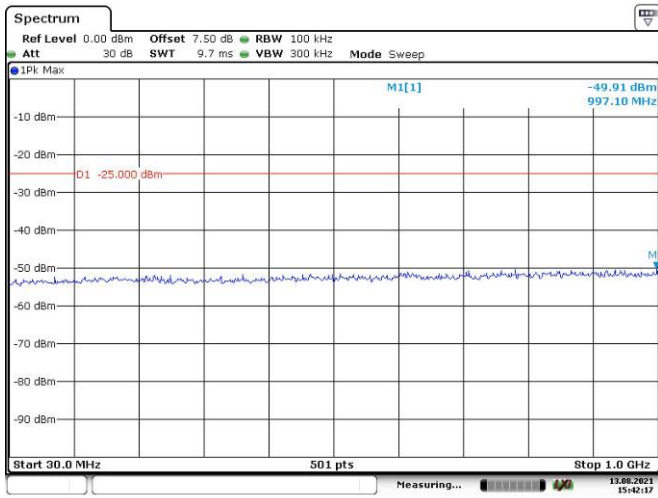

Date: 13.AUG.2021 15:39:15

Date: 13.AUG.2021 15:39:46

LTE Band 7:

5M, QPSK, Low Channel

5M, QPSK, Middle Channel

5M, QPSK, High Channel

10M, QPSK, Low Channel

10M, QPSK, Middle Channel

10M, QPSK, High Channel

15M, QPSK, Low Channel

15M, QPSK, Middle Channel

15M, QPSK, High Channel

20M, QPSK, Low Channel

20M, QPSK, Middle Channel

20M, QPSK, High Channel

LTE Band 12: