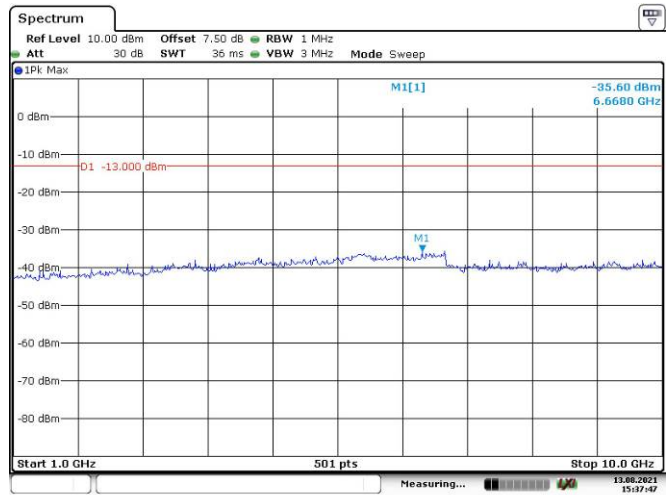

Date: 13.AUG.2021 15:37:48