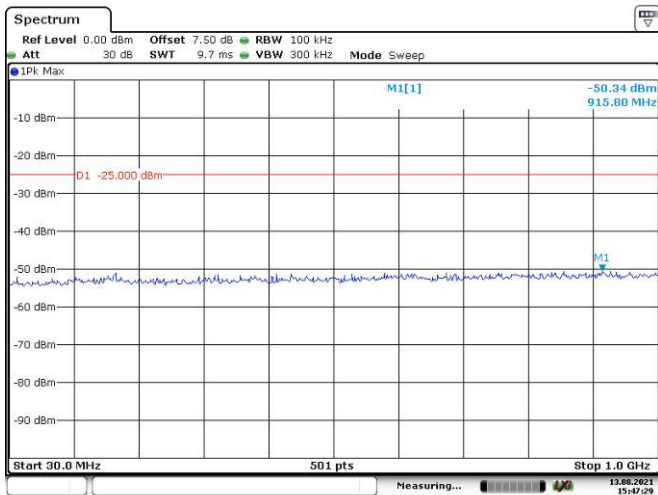

Date: 13.AUG.2021 15:39:15

Date: 13.AUG.2021 15:39:46

LTE Band 7:

5M, QPSK, Low Channel

5M, QPSK, Middle Channel

5M, QPSK, High Channel

10M, QPSK, Low Channel

10M, QPSK, Middle Channel

10M, QPSK, High Channel

15M, QPSK, Low Channel

15M, QPSK, Middle Channel

15M, QPSK, High Channel

20M, QPSK, Low Channel

20M, QPSK, Middle Channel

20M, QPSK, High Channel

LTE Band 12: