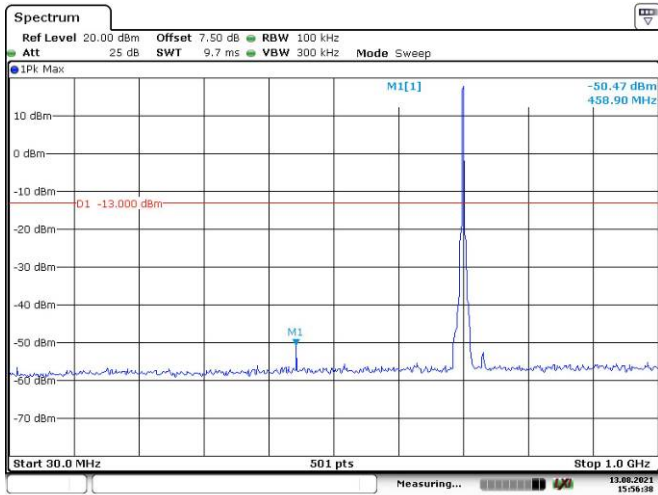

3M, QPSK, Middle Channel