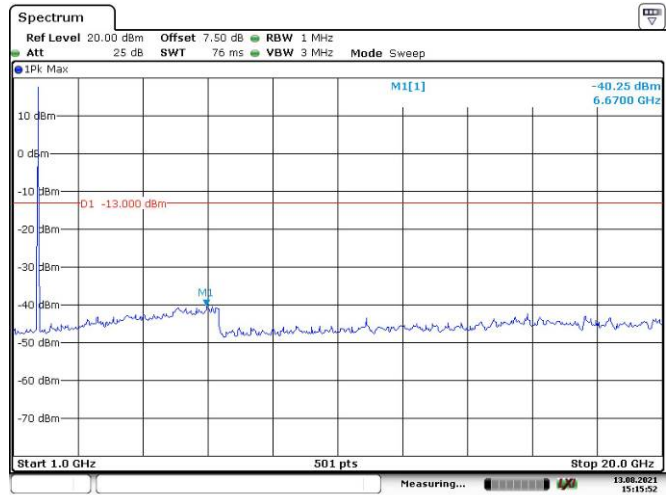

Date: 13.AUG.2021 15:12:52

5M, QPSK, High Channel

Date: 13.AUG.2021 15:13:20

Date: 13.AUG.2021 15:13:46

10M, QPSK, Low Channel

10M, QPSK, Middle Channel

10M, QPSK, High Channel

15M, QPSK, Low Channel