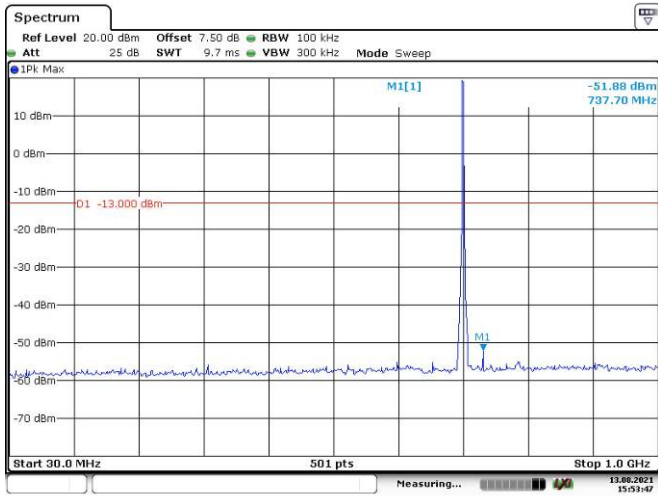

10M, QPSK, High Channel

15M, QPSK, Low Channel

15M, QPSK, Middle Channel

15M, QPSK, High Channel

20M, QPSK, Low Channel

20M, QPSK, Middle Channel

20M, QPSK, High Channel

LTE Band 12:

1.4M, QPSK, Low Channel

Date: 13.AUG.2021 15:52:41

Date: 13.AUG.2021 15:53:10

1.4M, QPSK, Middle Channel

Date: 13.AUG.2021 15:53:48

Date: 13.AUG.2021 15:54:07

1.4M, QPSK, High Channel

Date: 13.AUG.2021 15:54:39

Date: 13.AUG.2021 15:55:04

3M, QPSK, Low Channel

3M, QPSK, Middle Channel

3M, QPSK, High Channel

5M, QPSK, Low Channel

5M, QPSK, Middle Channel

5M, QPSK, High Channel

10M, QPSK, Low Channel