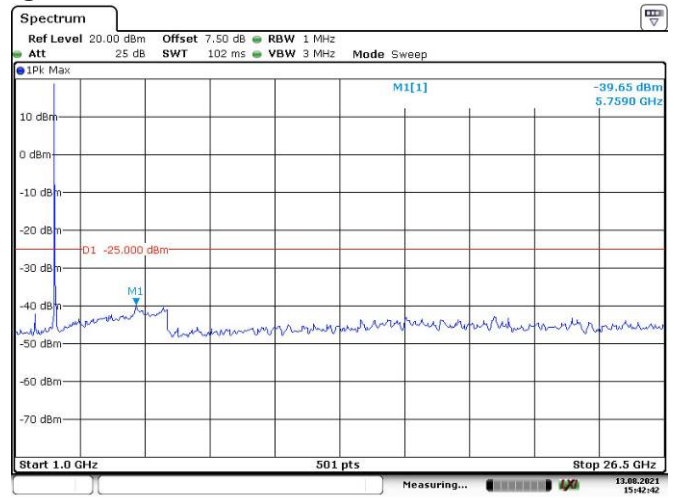

Date: 13.AUG.2021 15:39:15

Date: 13.AUG.2021 15:39:46

LTE Band 7:

5M, QPSK, Low Channel

5M, QPSK, Middle Channel

5M, QPSK, High Channel

10M, QPSK, Low Channel

10M, QPSK, Middle Channel

10M, QPSK, High Channel

15M, QPSK, Low Channel

15M, QPSK, Middle Channel

15M, QPSK, High Channel

20M, QPSK, Low Channel

20M, QPSK, Middle Channel

20M, QPSK, High Channel

LTE Band 12: