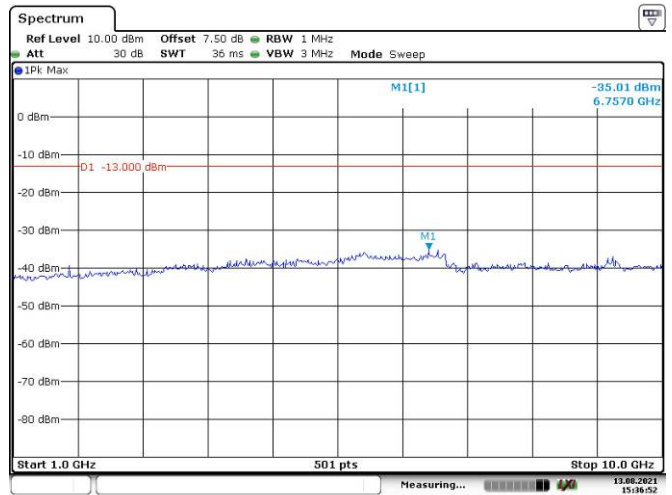

Date: 13.AUG.2021 15:23:18

LTE Band 5:

1.4M, QPSK, Low Channel

Date: 13.AUG.2021 15:23:52

Date: 13.AUG.2021 15:29:28

1.4M, QPSK, Middle Channel

Date: 13.AUG.2021 15:29:56

Date: 13.AUG.2021 15:30:18

1.4M, QPSK, High Channel

Date: 13.AUG.2021 15:30:53

Date: 13.AUG.2021 15:31:15

3M, QPSK, Low Channel

3M, QPSK, Middle Channel

3M, QPSK, High Channel

5M, QPSK, Low Channel

5M, QPSK, Middle Channel

5M, QPSK, High Channel

10M, QPSK, Low Channel

Date: 13.AUG.2021 15:37:26

Date: 13.AUG.2021 15:37:48

10M, QPSK, Middle Channel

Date: 13.AUG.2021 15:38:22

Date: 13.AUG.2021 15:38:44

10M, QPSK, High Channel

Date: 13.AUG.2021 15:39:15

Date: 13.AUG.2021 15:39:46

LTE Band 7:

5M, QPSK, Low Channel

5M, QPSK, Middle Channel

5M, QPSK, High Channel

10M, QPSK, Low Channel

10M, QPSK, Middle Channel