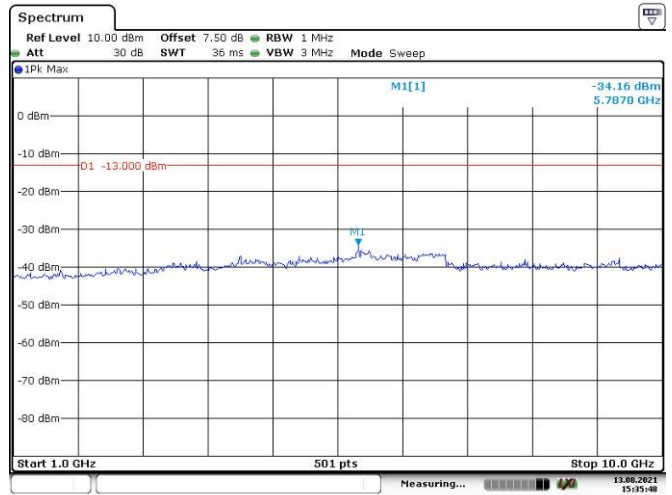

Date: 13.AUG.2021 15:23:18

LTE Band 5:

1.4M, QPSK, Low Channel

Date: 13.AUG.2021 15:23:52

Date: 13.AUG.2021 15:29:28

1.4M, QPSK, Middle Channel

Date: 13.AUG.2021 15:29:56

Date: 13.AUG.2021 15:30:18

1.4M, QPSK, High Channel

Date: 13.AUG.2021 15:30:53

Date: 13.AUG.2021 15:31:15

3M, QPSK, Low Channel

3M, QPSK, Middle Channel

3M, QPSK, High Channel

5M, QPSK, Low Channel

5M, QPSK, Middle Channel