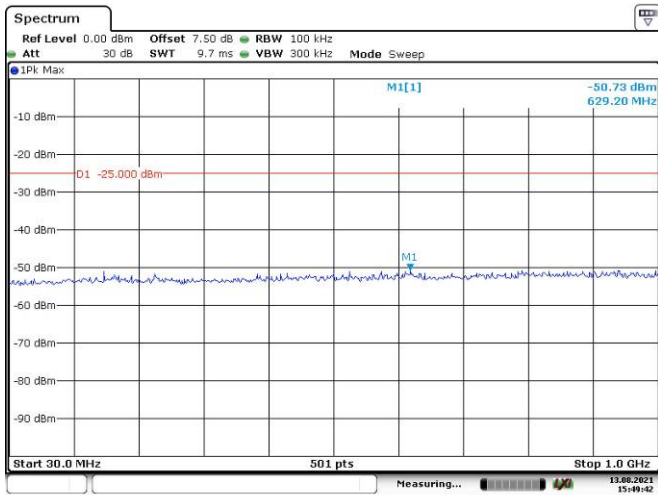

Date: 13.AUG.2021 15:39:15

Date: 13.AUG.2021 15:39:46

LTE Band 7:

5M, QPSK, Low Channel

5M, QPSK, Middle Channel

5M, QPSK, High Channel

10M, QPSK, Low Channel

10M, QPSK, Middle Channel

10M, QPSK, High Channel

15M, QPSK, Low Channel

15M, QPSK, Middle Channel

15M, QPSK, High Channel

20M, QPSK, Low Channel

20M, QPSK, Middle Channel

20M, QPSK, High Channel

LTE Band 12: