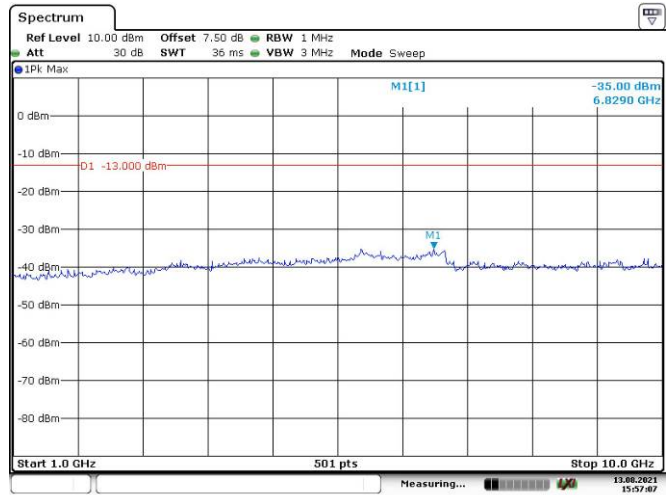

10M, QPSK, High Channel

15M, QPSK, Low Channel

15M, QPSK, Middle Channel

15M, QPSK, High Channel

20M, QPSK, Low Channel

20M, QPSK, Middle Channel

20M, QPSK, High Channel

LTE Band 12:

1.4M, QPSK, Low Channel

Date: 13.AUG.2021 15:52:41

Date: 13.AUG.2021 15:53:10

1.4M, QPSK, Middle Channel

Date: 13.AUG.2021 15:53:48

Date: 13.AUG.2021 15:54:07

1.4M, QPSK, High Channel

Date: 13.AUG.2021 15:54:39

Date: 13.AUG.2021 15:55:04

3M, QPSK, Low Channel

3M, QPSK, Middle Channel

3M, QPSK, High Channel

5M, QPSK, Low Channel

5M, QPSK, Middle Channel

5M, QPSK, High Channel

10M, QPSK, Low Channel