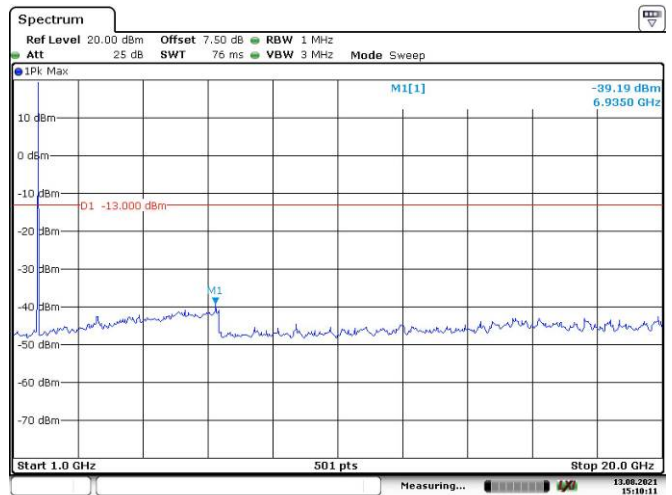

3M, QPSK, Low Channel

3M, QPSK, Middle Channel

3M, QPSK, High Channel

5M, QPSK, Low Channel

Date: 13.AUG.2021 15:11:33

Date: 13.AUG.2021 15:11:52

5M, QPSK, Middle Channel

Date: 13.AUG.2021 15:12:27