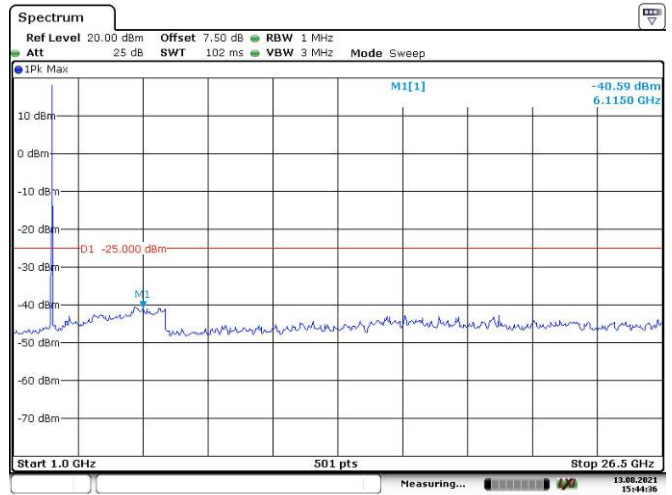

Date: 13.AUG.2021 15:39:15

Date: 13.AUG.2021 15:39:46

LTE Band 7:

5M, QPSK, Low Channel

5M, QPSK, Middle Channel

5M, QPSK, High Channel

10M, QPSK, Low Channel

10M, QPSK, Middle Channel

10M, QPSK, High Channel

15M, QPSK, Low Channel

15M, QPSK, Middle Channel

15M, QPSK, High Channel

20M, QPSK, Low Channel

20M, QPSK, Middle Channel

20M, QPSK, High Channel

LTE Band 12: