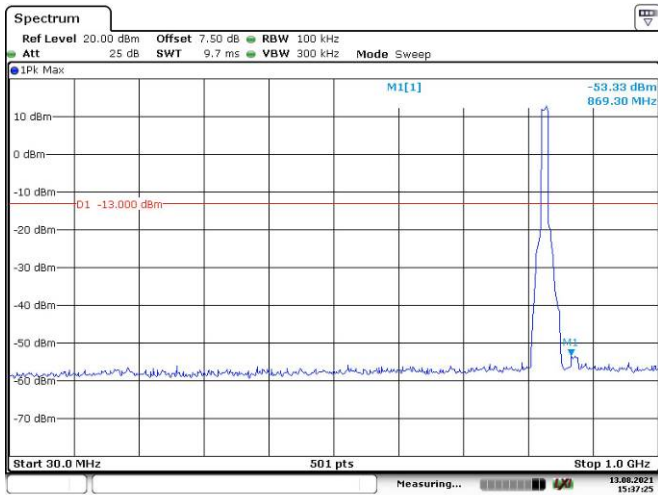

10M, QPSK, Low Channel

Date: 13.AUG.2021 15:37:26