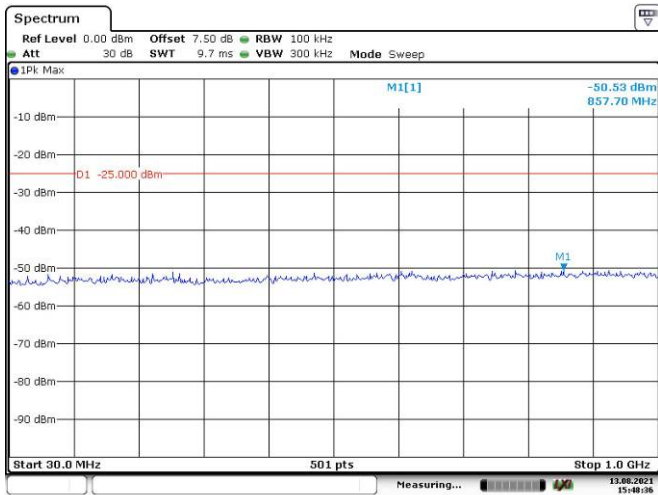

Date: 13.AUG.2021 15:39:15

Date: 13.AUG.2021 15:39:46

LTE Band 7:

5M, QPSK, Low Channel

5M, QPSK, Middle Channel

5M, QPSK, High Channel

10M, QPSK, Low Channel

10M, QPSK, Middle Channel

10M, QPSK, High Channel

15M, QPSK, Low Channel

15M, QPSK, Middle Channel

15M, QPSK, High Channel

20M, QPSK, Low Channel

20M, QPSK, Middle Channel

20M, QPSK, High Channel

LTE Band 12: