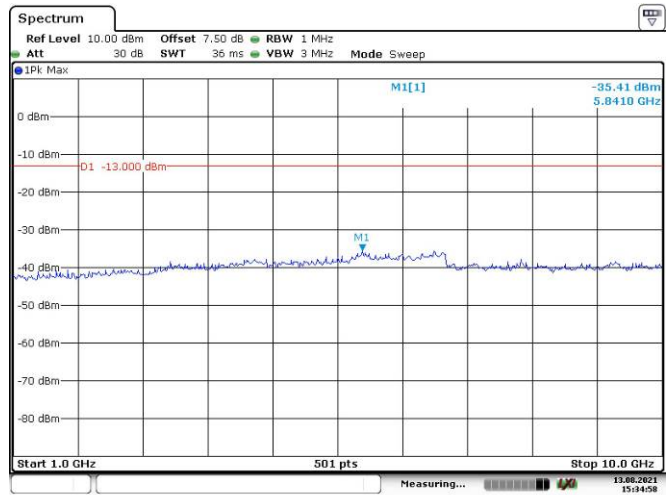

1.4M, QPSK, High Channel

Date: 13.AUG.2021 15:30:53

Date: 13.AUG.2021 15:31:15

3M, QPSK, Low Channel

3M, QPSK, Middle Channel

3M, QPSK, High Channel

5M, QPSK, Low Channel

5M, QPSK, Middle Channel