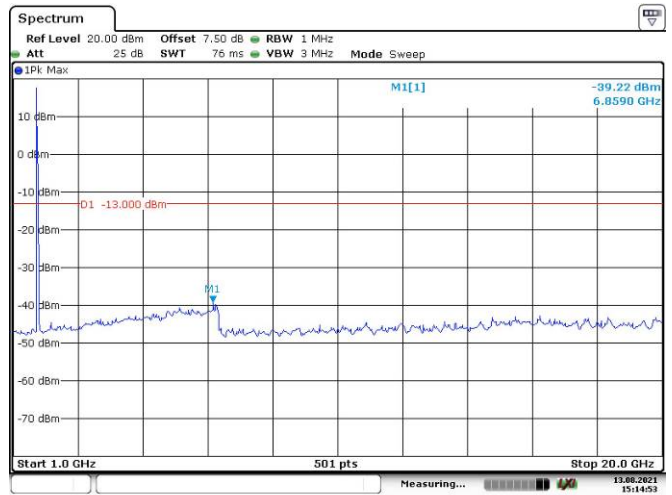

10M, QPSK, Low Channel