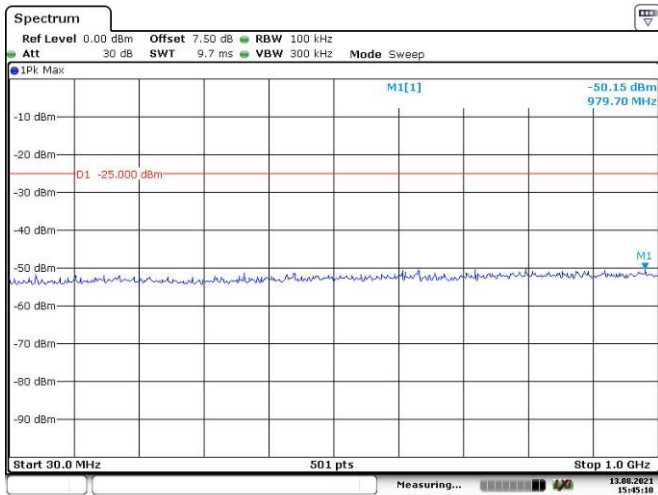

Date: 13.AUG.2021 15:39:15

Date: 13.AUG.2021 15:39:46

LTE Band 7:

5M, QPSK, Low Channel

5M, QPSK, Middle Channel

5M, QPSK, High Channel

10M, QPSK, Low Channel

10M, QPSK, Middle Channel

10M, QPSK, High Channel

15M, QPSK, Low Channel

15M, QPSK, Middle Channel

15M, QPSK, High Channel

20M, QPSK, Low Channel

20M, QPSK, Middle Channel

20M, QPSK, High Channel

LTE Band 12: