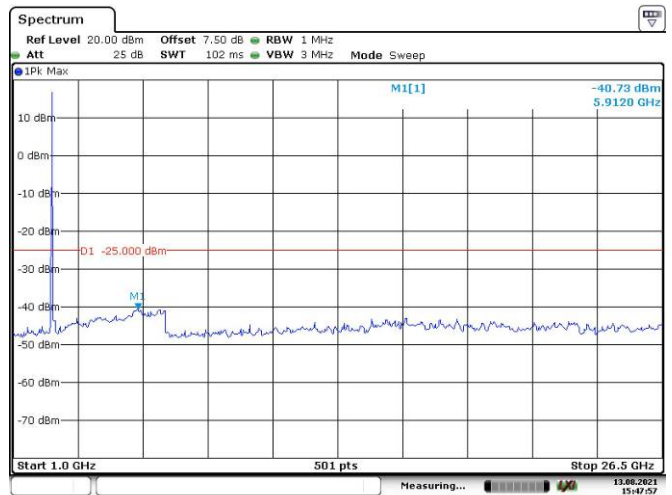

Date: 13.AUG.2021 15:39:15

Date: 13.AUG.2021 15:39:46

LTE Band 7:

5M, QPSK, Low Channel

5M, QPSK, Middle Channel

5M, QPSK, High Channel

10M, QPSK, Low Channel

10M, QPSK, Middle Channel

10M, QPSK, High Channel

15M, QPSK, Low Channel

15M, QPSK, Middle Channel

15M, QPSK, High Channel

20M, QPSK, Low Channel

20M, QPSK, Middle Channel

20M, QPSK, High Channel

LTE Band 12: