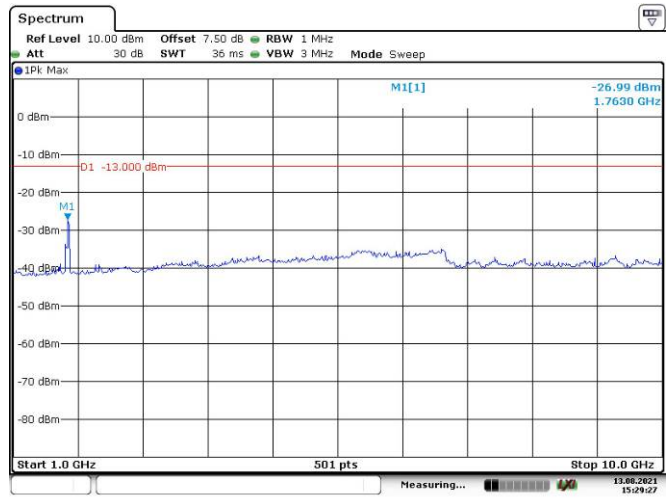

Date: 13.AUG.2021 15:23:18

LTE Band 5:

1.4M, QPSK, Low Channel

Date: 13.AUG.2021 15:23:52

Date: 13.AUG.2021 15:29:28

1.4M, QPSK, Middle Channel

Date: 13.AUG.2021 15:29:56

Date: 13.AUG.2021 15:30:18