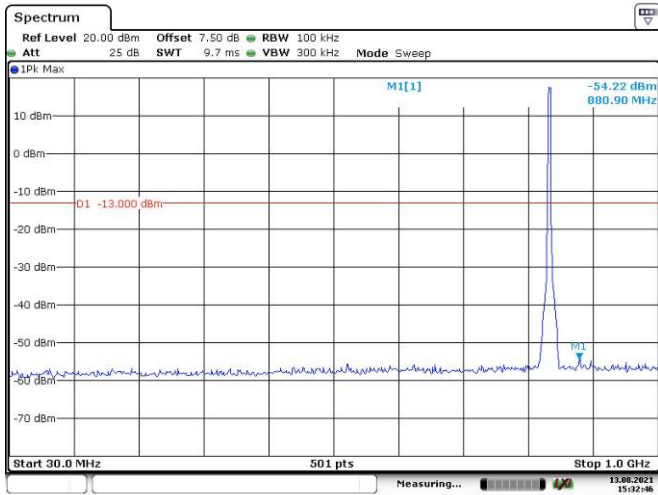

1.4M, QPSK, High Channel

Date: 13.AUG.2021 15:30:53

Date: 13.AUG.2021 15:31:15

3M, QPSK, Low Channel

3M, QPSK, Middle Channel

3M, QPSK, High Channel

5M, QPSK, Low Channel

5M, QPSK, Middle Channel