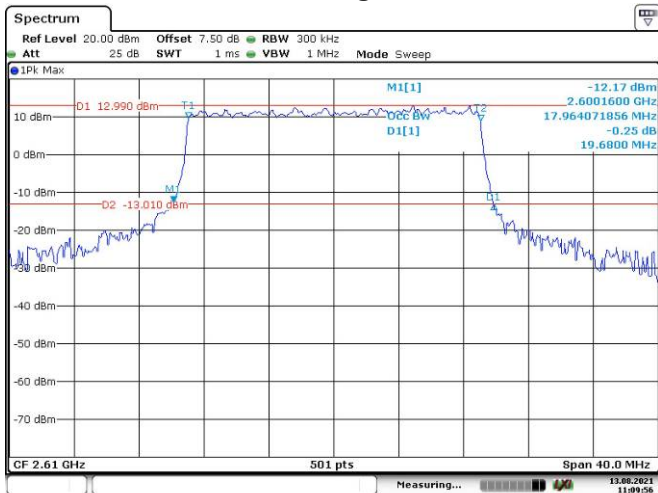

20M, 16QAM, Low Channel

Date: 13.AUG.2021 11:07:39

20M, QPSK, Middle Channel

Date: 13.AUG.2021 11:08:22

20M, 16QAM, Middle Channel

Date: 13.AUG.2021 11:09:07

20M, QPSK, High Channel

Date: 13.AUG.2021 11:09:56

20M, 16QAM, High Channel

Date: 13.AUG.2021 11:10:45

LTE Band 40 Lower:
5M, QPSK, Low Channel

5M, 16QAM, Low Channel

5M, QPSK, Middle Channel

5M, 16QAM, Middle Channel

5M, QPSK, High Channel

5M, 16QAM, High Channel