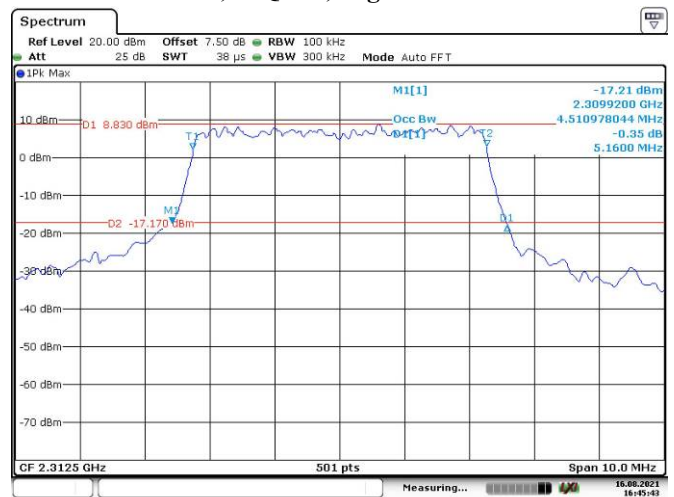

20M, 16QAM, High Channel

Date: 13.AUG.2021 11:10:45

LTE Band 40 Lower:
5M, QPSK, Low Channel

5M, 16QAM, Low Channel

5M, QPSK, Middle Channel

5M, 16QAM, Middle Channel

5M, QPSK, High Channel

5M, 16QAM, High Channel

10M, QPSK, Middle Channel

Date: 16.AUG.2021 16:46:10

10M, 16QAM, Middle Channel

Date: 16.AUG.2021 16:46:44

**LTE Band 40 Upper:
5M, QPSK, Low Channel**

Date: 16.AUG.2021 17:06:17

5M, 16QAM, Low Channel

Date: 16.AUG.2021 17:06:44