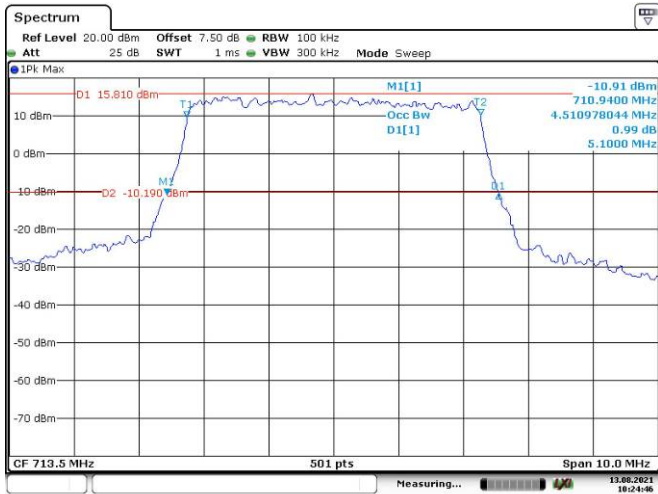

Date: 13.AUG.2021 10:21:29

10M, 16QAM, Middle Channel

Date: 13.AUG.2021 10:22:07

LTE Band 17:

5M, QPSK, Low Channel

Date: 13.AUG.2021 10:22:37

5M, 16QAM, Low Channel

Date: 13.AUG.2021 10:23:01

5M, QPSK, Middle Channel

Date: 13.AUG.2021 10:23:37

5M, 16QAM, Middle Channel

Date: 13.AUG.2021 10:24:13

5M, QPSK, High Channel

Date: 13.AUG.2021 10:24:46

5M, 16QAM, High Channel

Date: 13.AUG.2021 10:25:19

10M, QPSK, Low Channel

10M, 16QAM, Low Channel

10M, QPSK, Middle Channel

10M, 16QAM, Middle Channel

10M, QPSK, High Channel

10M, 16QAM, High Channel

LTE Band 26:

1.4M, QPSK, Low Channel