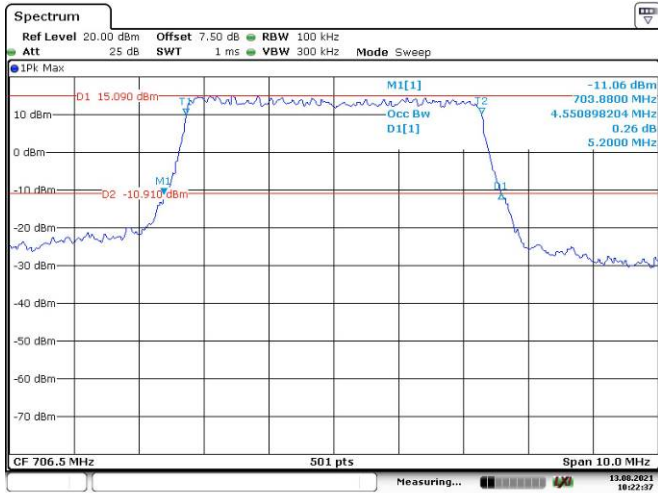

Date: 13.AUG.2021 10:21:29

10M, 16QAM, Middle Channel

Date: 13.AUG.2021 10:22:07

LTE Band 17:

5M, QPSK, Low Channel

Date: 13.AUG.2021 10:22:37

5M, 16QAM, Low Channel

Date: 13.AUG.2021 10:23:01