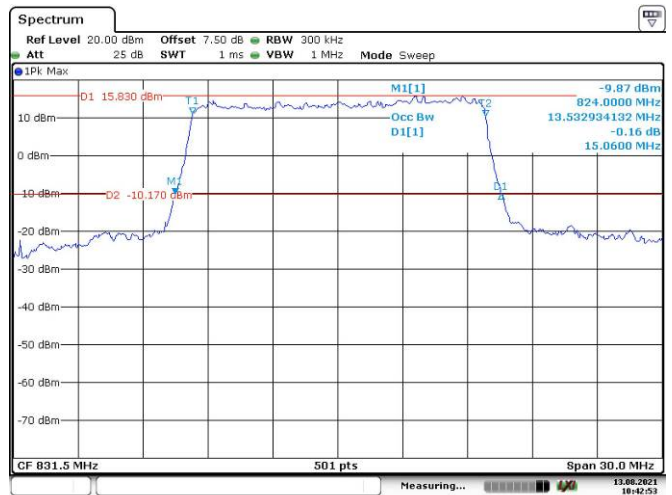

Date: 13.AUG.2021 10:40:38

15M, QPSK, Low Channel

Date: 13.AUG.2021 10:41:15

15M, 16QAM, Low Channel

Date: 13.AUG.2021 10:41:51

15M, QPSK, Middle Channel

Date: 13.AUG.2021 10:42:24

15M, 16QAM, Middle Channel

Date: 13.AUG.2021 10:42:54

15M, QPSK, High Channel

Date: 13.AUG.2021 10:43:28

15M, 16QAM, High Channel

Date: 13.AUG.2021 10:43:58

LTE Band 38:

5M, QPSK, Low Channel

5M, 16QAM, Low Channel