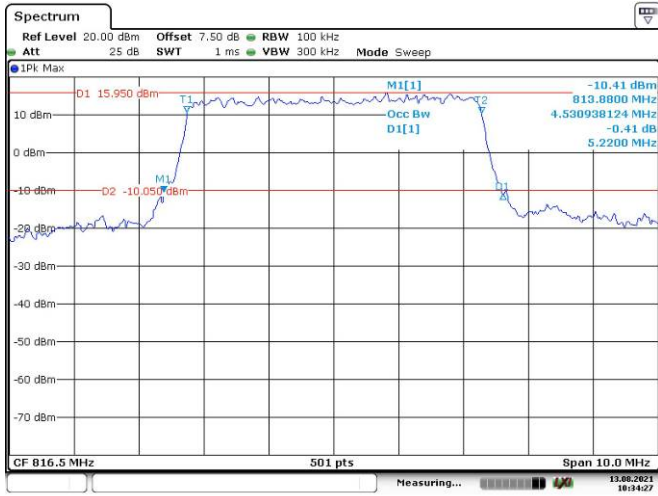

Date: 13.AUG.2021 10:32:44

3M, 16QAM, Middle Channel

Date: 13.AUG.2021 10:33:07

3M, QPSK, High Channel

Date: 13.AUG.2021 10:33:31

3M, 16QAM, High Channel

Date: 13.AUG.2021 10:33:54

5M, QPSK, Low Channel