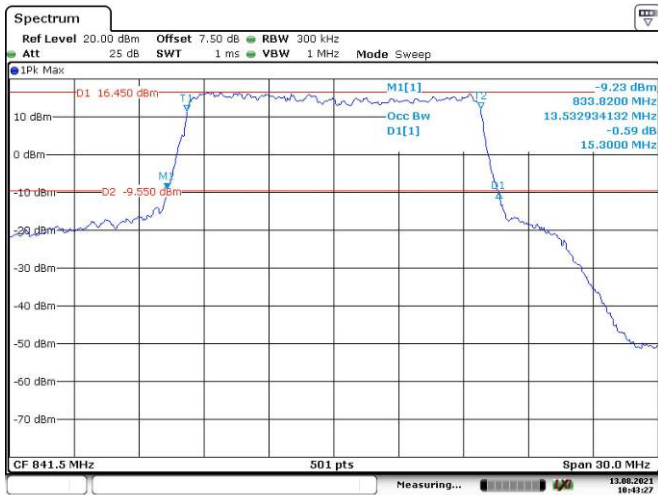

Date: 13.AUG.2021 10:40:38

15M, QPSK, Low Channel

Date: 13.AUG.2021 10:41:15

15M, 16QAM, Low Channel

Date: 13.AUG.2021 10:41:51

15M, QPSK, Middle Channel

Date: 13.AUG.2021 10:42:24

15M, 16QAM, Middle Channel

Date: 13.AUG.2021 10:42:54

15M, QPSK, High Channel

Date: 13.AUG.2021 10:43:28

15M, 16QAM, High Channel

Date: 13.AUG.2021 10:43:58

LTE Band 38:

5M, QPSK, Low Channel

5M, 16QAM, Low Channel