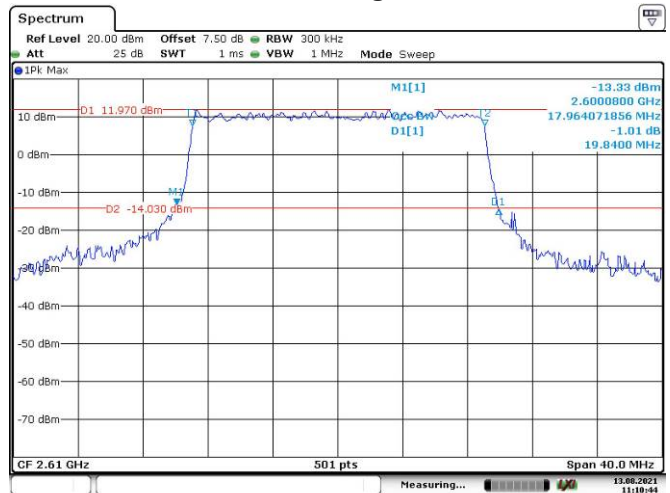

20M, 16QAM, Low Channel

Date: 13.AUG.2021 11:07:39

20M, QPSK, Middle Channel

Date: 13.AUG.2021 11:08:22

20M, 16QAM, Middle Channel

Date: 13.AUG.2021 11:09:07

20M, QPSK, High Channel

Date: 13.AUG.2021 11:09:56

20M, 16QAM, High Channel

Date: 13.AUG.2021 11:10:45

LTE Band 40 Lower:
5M, QPSK, Low Channel

5M, 16QAM, Low Channel

5M, QPSK, Middle Channel

5M, 16QAM, Middle Channel

5M, QPSK, High Channel

5M, 16QAM, High Channel