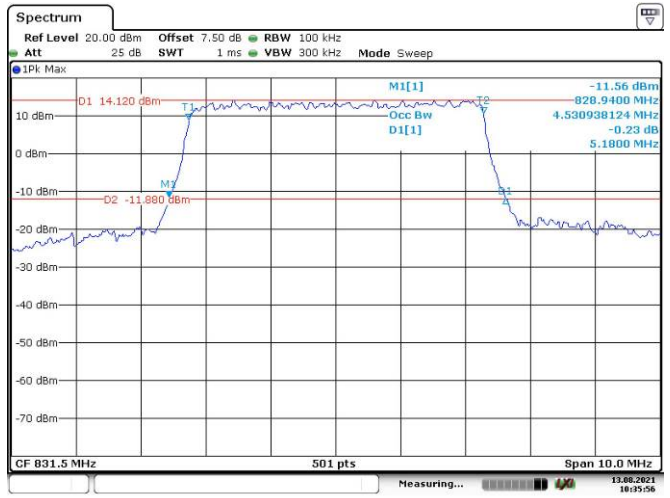

5M, 16QAM, Middle Channel