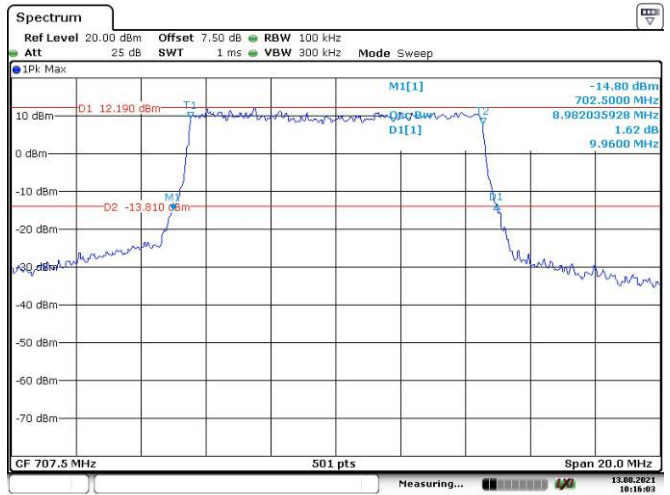

10M, 16QAM, Middle Channel

Date: 13.AUG.2021 10:16:04