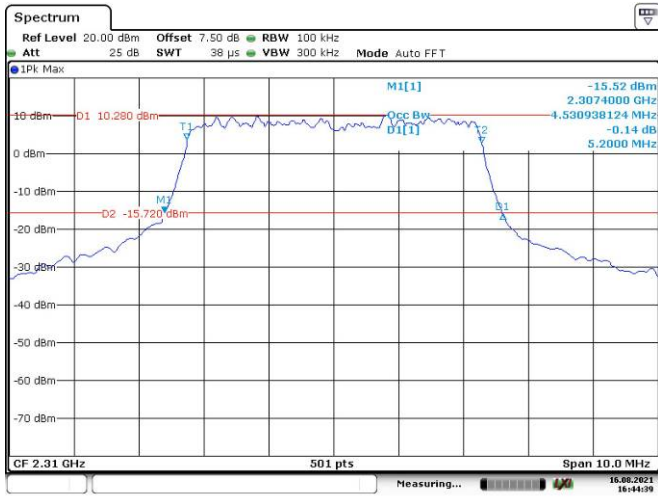

20M, 16QAM, High Channel

Date: 13.AUG.2021 11:10:45

LTE Band 40 Lower:
5M, QPSK, Low Channel

5M, 16QAM, Low Channel

5M, QPSK, Middle Channel

5M, 16QAM, Middle Channel

5M, QPSK, High Channel

5M, 16QAM, High Channel

10M, QPSK, Middle Channel

Date: 16.AUG.2021 16:46:10

10M, 16QAM, Middle Channel

Date: 16.AUG.2021 16:46:44

**LTE Band 40 Upper:
5M, QPSK, Low Channel**

Date: 16.AUG.2021 17:06:17

5M, 16QAM, Low Channel

Date: 16.AUG.2021 17:06:44