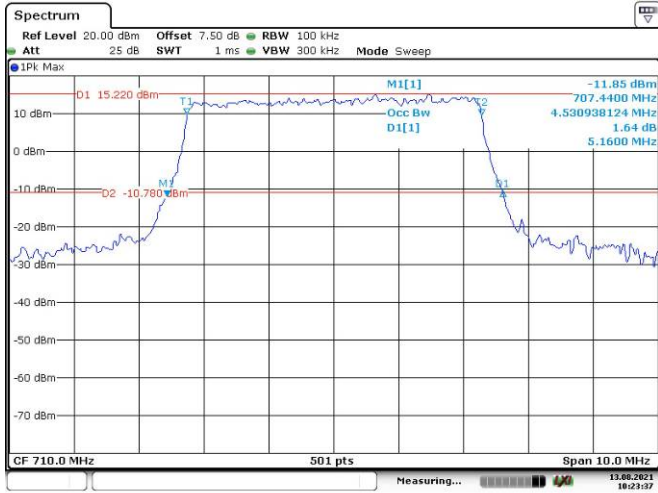

5M, QPSK, Middle Channel

Date: 13.AUG.2021 10:23:37