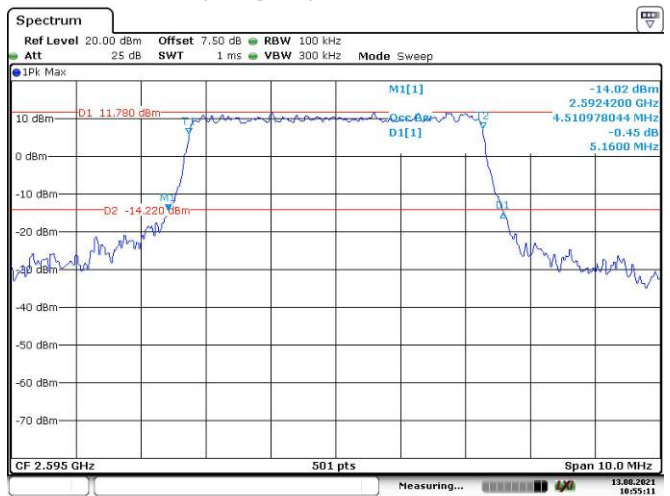

Date: 13.AUG.2021 10:42:54

15M, QPSK, High Channel

Date: 13.AUG.2021 10:43:28

15M, 16QAM, High Channel

Date: 13.AUG.2021 10:43:58

LTE Band 38:

5M, QPSK, Low Channel

5M, 16QAM, Low Channel

5M, QPSK, Middle Channel

5M, 16QAM, Middle Channel

5M, QPSK, High Channel

5M, 16QAM, High Channel

10M, QPSK, Low Channel

10M, 16QAM, Low Channel

10M, QPSK, Middle Channel

10M, 16QAM, Middle Channel