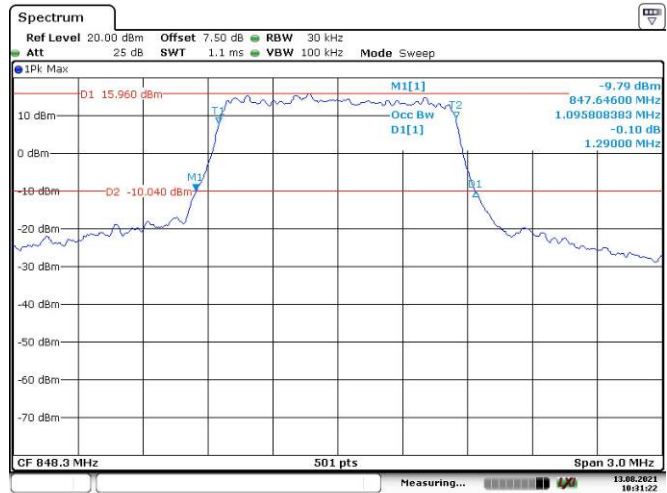

1.4M, 16QAM, High Channel

Date: 13.AUG.2021 10:31:22