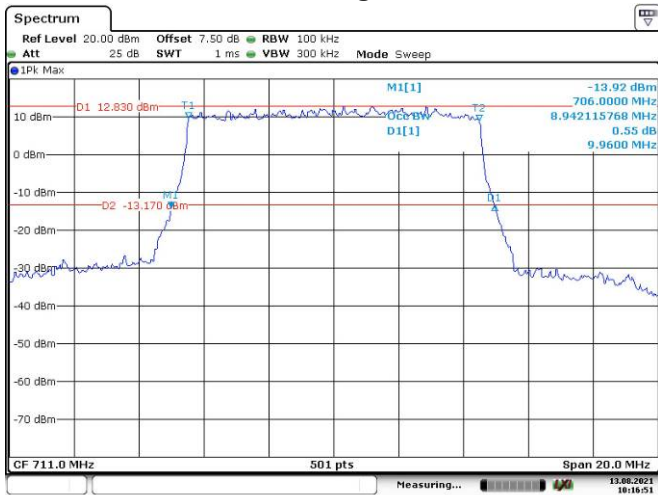

10M, QPSK, High Channel

Date: 13.AUG.2021 10:16:52