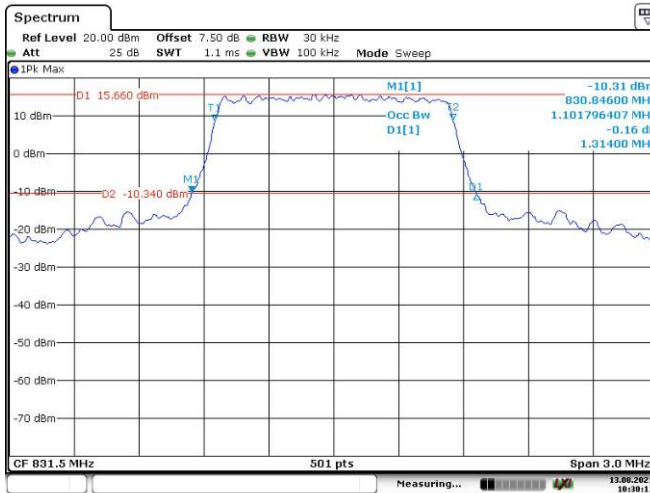

10M, QPSK, Low Channel

10M, 16QAM, Low Channel

10M, QPSK, Middle Channel

10M, 16QAM, Middle Channel

10M, QPSK, High Channel

10M, 16QAM, High Channel

LTE Band 26:

1.4M, QPSK, Low Channel

Date: 13.AUG.2021 10:29:27

1.4M, 16QAM, Low Channel

Date: 13.AUG.2021 10:29:48

1.4M, QPSK, Middle Channel

Date: 13.AUG.2021 10:30:12

1.4M, 16QAM, Middle Channel

Date: 13.AUG.2021 10:30:35

1.4M, QPSK, High Channel