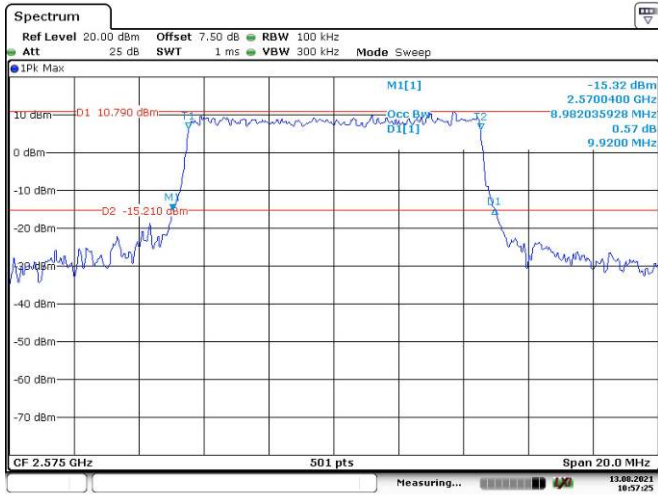

Date: 13.AUG.2021 10:42:54

15M, QPSK, High Channel

Date: 13.AUG.2021 10:43:28

15M, 16QAM, High Channel

Date: 13.AUG.2021 10:43:58

LTE Band 38:

5M, QPSK, Low Channel

5M, 16QAM, Low Channel

5M, QPSK, Middle Channel

5M, 16QAM, Middle Channel

5M, QPSK, High Channel

5M, 16QAM, High Channel

10M, QPSK, Low Channel

10M, 16QAM, Low Channel

10M, QPSK, Middle Channel

10M, 16QAM, Middle Channel

10M, QPSK, High Channel

10M, 16QAM, High Channel

15M, QPSK, Low Channel

Date: 13.AUG.2021 11:02:08

15M, 16QAM, Low Channel

Date: 13.AUG.2021 11:02:54

15M, QPSK, Middle Channel

Date: 13.AUG.2021 11:03:33