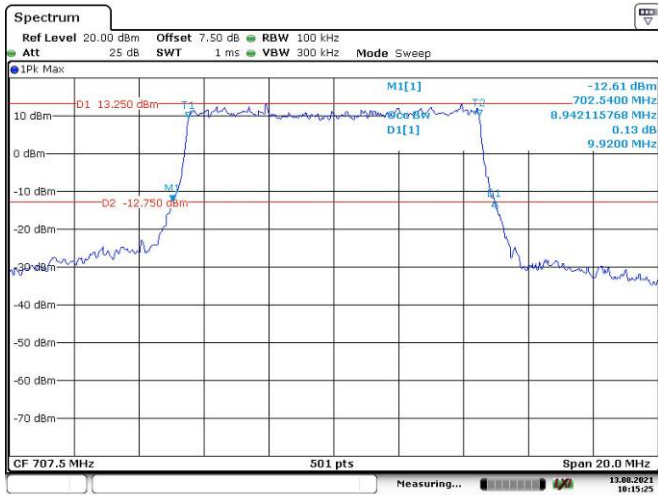

10M, QPSK, Middle Channel

Date: 13.AUG.2021 10:15:26