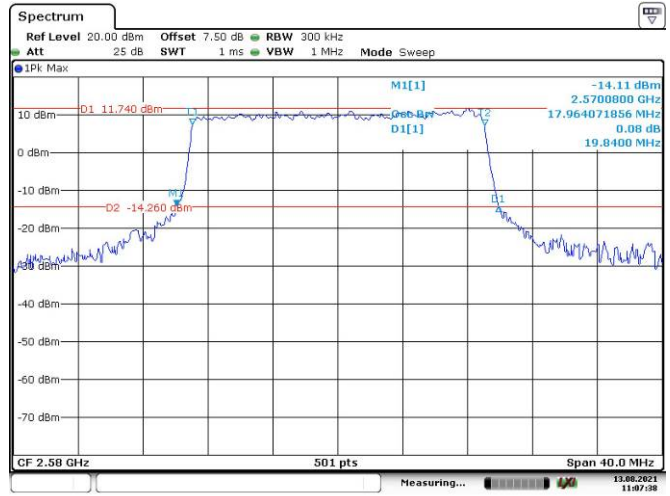

20M, 16QAM, Low Channel

Date: 13.AUG.2021 11:07:39