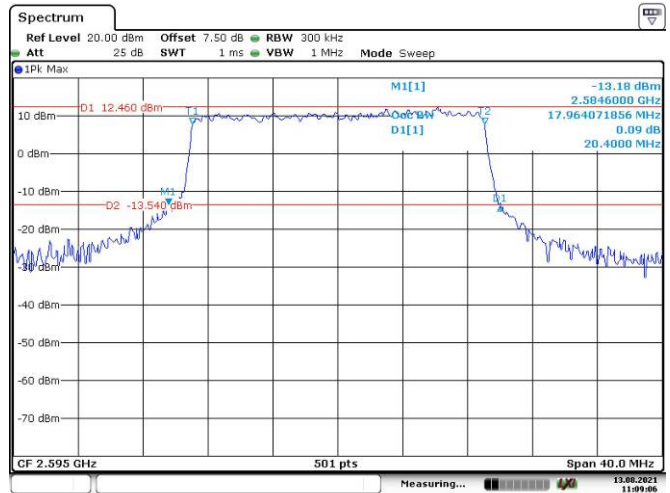

20M, 16QAM, Low Channel

Date: 13.AUG.2021 11:07:39

20M, QPSK, Middle Channel

Date: 13.AUG.2021 11:08:22

20M, 16QAM, Middle Channel

Date: 13.AUG.2021 11:09:07

20M, QPSK, High Channel

Date: 13.AUG.2021 11:09:56