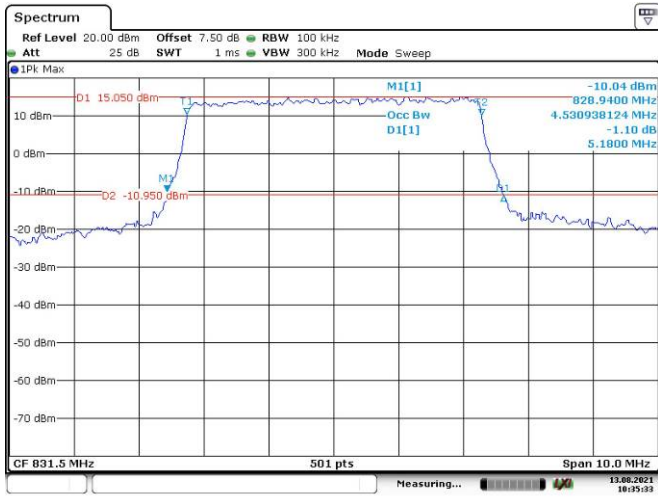

5M, QPSK, Middle Channel