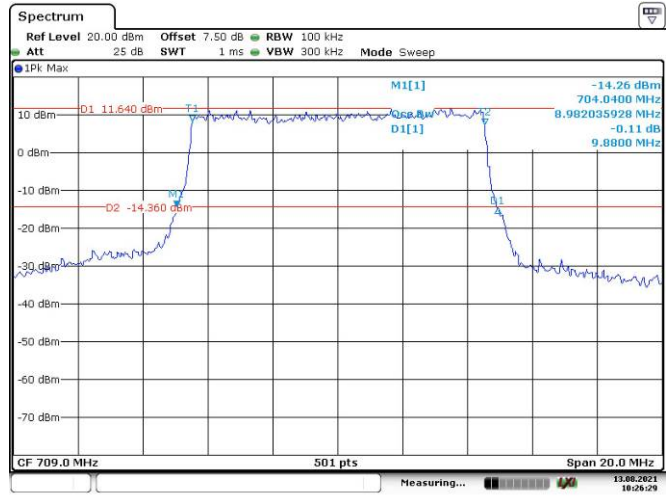

10M, QPSK, Low Channel

10M, 16QAM, Low Channel

10M, QPSK, Middle Channel

10M, 16QAM, Middle Channel

10M, QPSK, High Channel

10M, 16QAM, High Channel

LTE Band 26:

1.4M, QPSK, Low Channel