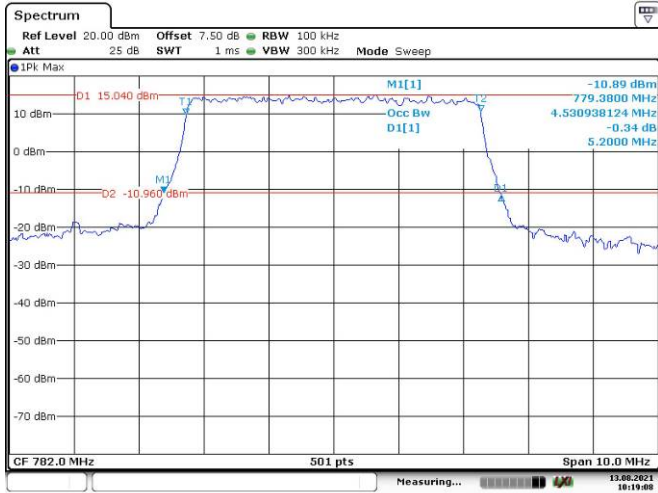

Band 13

5M, QPSK, Low Channel

5M, 16QAM, Low Channel

5M, QPSK, Middle Channel

5M, 16QAM, Middle Channel

5M, QPSK, High Channel

5M, 16QAM, High Channel

10M, QPSK, Middle Channel

Date: 13.AUG.2021 10:21:29

10M, 16QAM, Middle Channel

Date: 13.AUG.2021 10:22:07

LTE Band 17:

5M, QPSK, Low Channel

Date: 13.AUG.2021 10:22:37

5M, 16QAM, Low Channel

Date: 13.AUG.2021 10:23:01