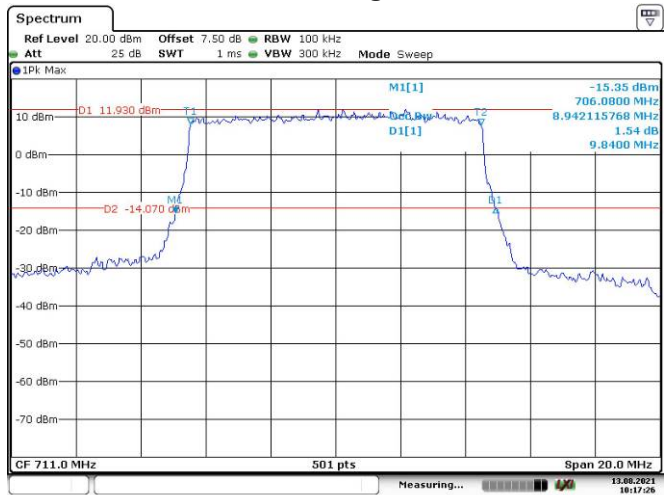

10M, 16QAM, High Channel

Date: 13.AUG.2021 10:17:27