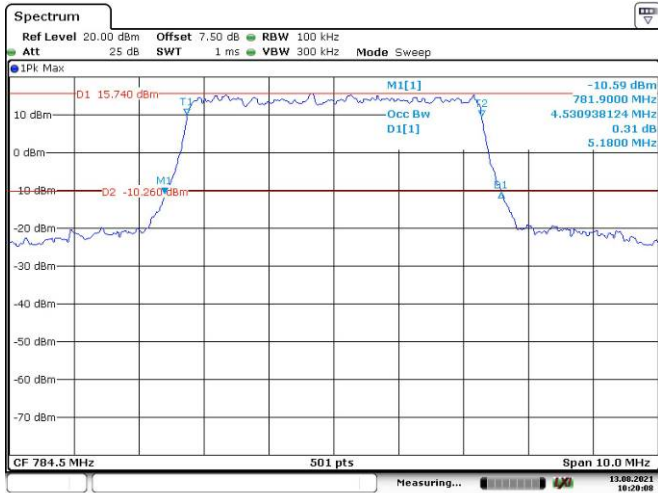

5M, QPSK, High Channel