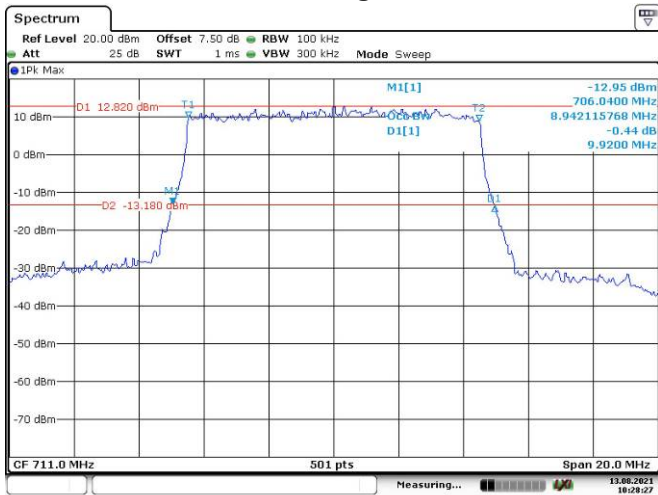

10M, QPSK, Low Channel

10M, 16QAM, Low Channel

10M, QPSK, Middle Channel

10M, 16QAM, Middle Channel

10M, QPSK, High Channel

10M, 16QAM, High Channel

LTE Band 26:

1.4M, QPSK, Low Channel