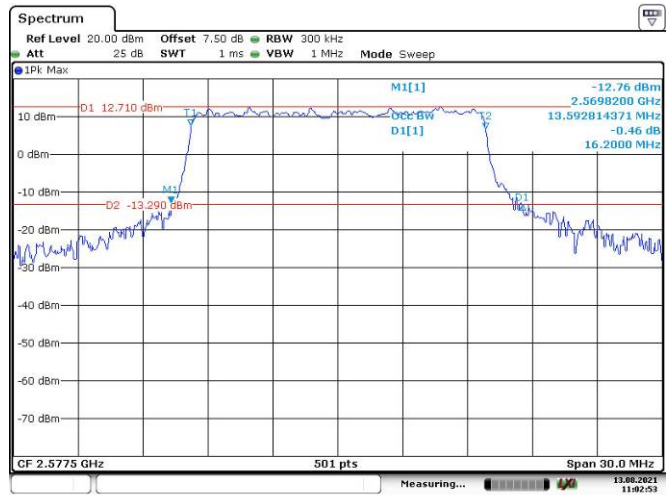

10M, QPSK, High Channel

10M, 16QAM, High Channel

15M, QPSK, Low Channel

Date: 13.AUG.2021 11:02:08

15M, 16QAM, Low Channel

Date: 13.AUG.2021 11:02:54

15M, QPSK, Middle Channel

Date: 13.AUG.2021 11:03:33