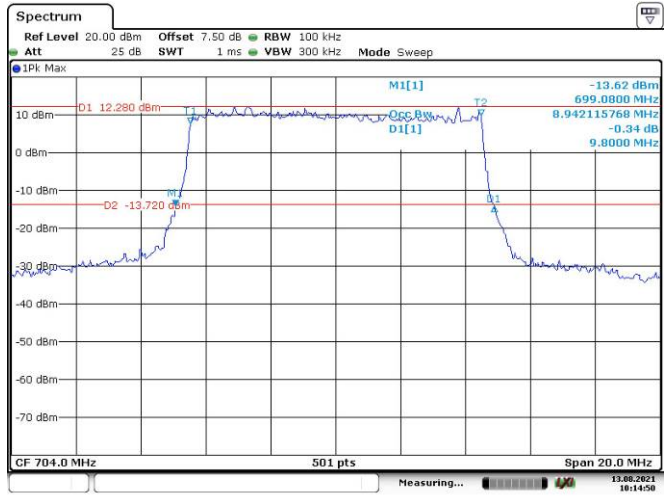

5M, QPSK, High Channel

Date: 13.AUG.2021 10:13:02

5M, 16QAM, High Channel

Date: 13.AUG.2021 10:13:35

10M, QPSK, Low Channel

Date: 13.AUG.2021 10:14:13

10M, 16QAM, Low Channel

Date: 13.AUG.2021 10:14:50