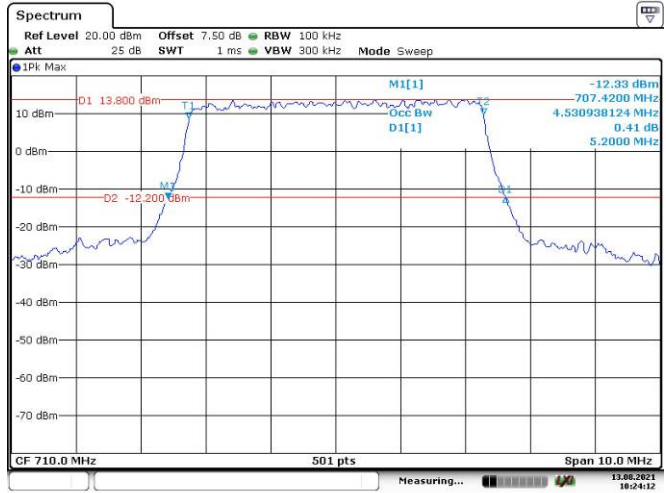

5M, 16QAM, Middle Channel

Date: 13.AUG.2021 10:24:13