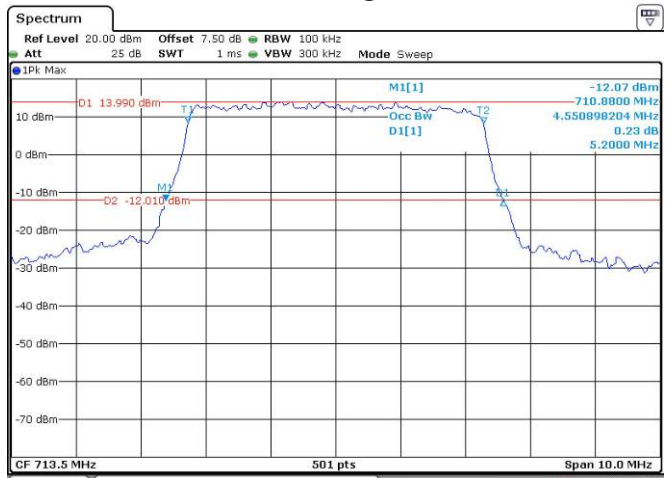

5M, 16QAM, High Channel

Date: 13.AUG.2021 10:13:35