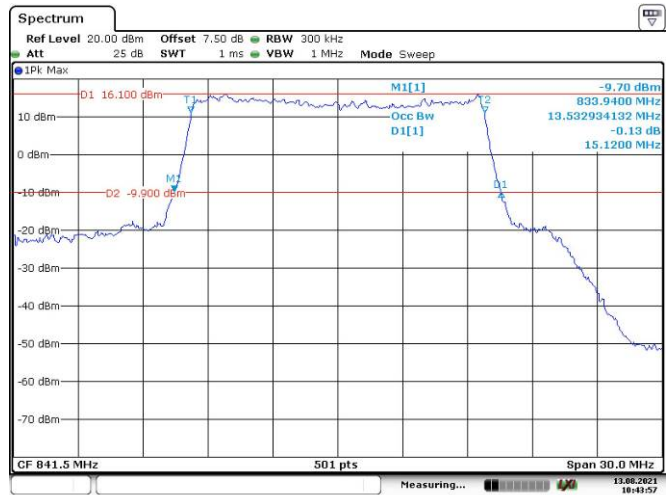

Date: 13.AUG.2021 10:40:38

15M, QPSK, Low Channel

Date: 13.AUG.2021 10:41:15

15M, 16QAM, Low Channel

Date: 13.AUG.2021 10:41:51

15M, QPSK, Middle Channel

Date: 13.AUG.2021 10:42:24

15M, 16QAM, Middle Channel

Date: 13.AUG.2021 10:42:54

15M, QPSK, High Channel

Date: 13.AUG.2021 10:43:28

15M, 16QAM, High Channel

Date: 13.AUG.2021 10:43:58

LTE Band 38:

5M, QPSK, Low Channel

5M, 16QAM, Low Channel