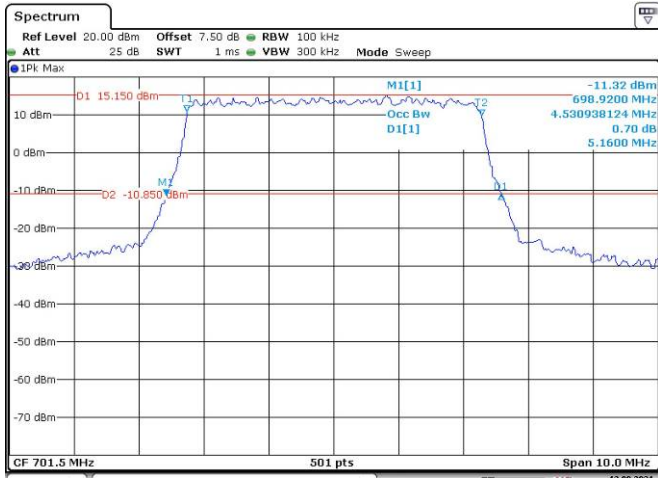

5M, QPSK, Low Channel

Date: 13.AUG.2021 10:10:56

5M, 16QAM, Low Channel

Date: 13.AUG.2021 10:11:29

5M, QPSK, Middle Channel

Date: 13.AUG.2021 10:12:05

5M, 16QAM, Middle Channel

Date: 13.AUG.2021 10:12:32