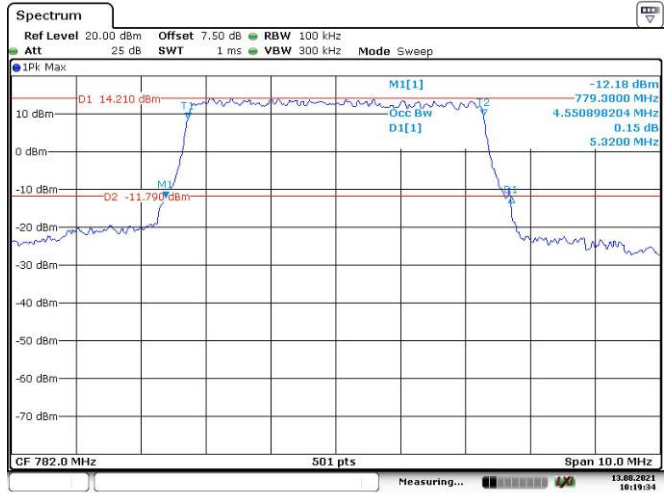

5M, 16QAM, Middle Channel