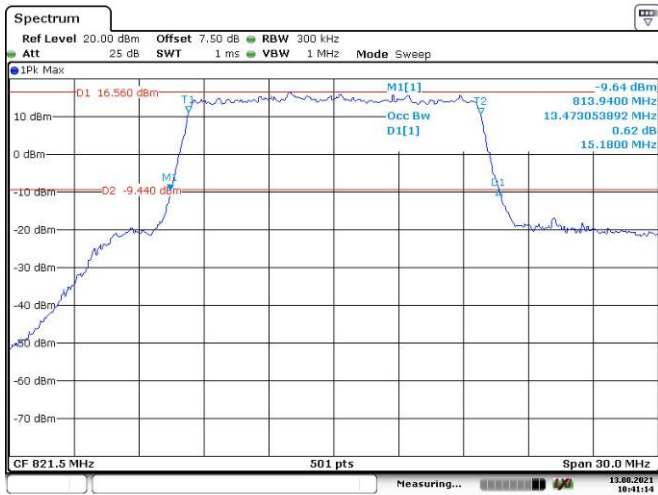

15M, QPSK, Low Channel

Date: 13.AUG.2021 10:41:15