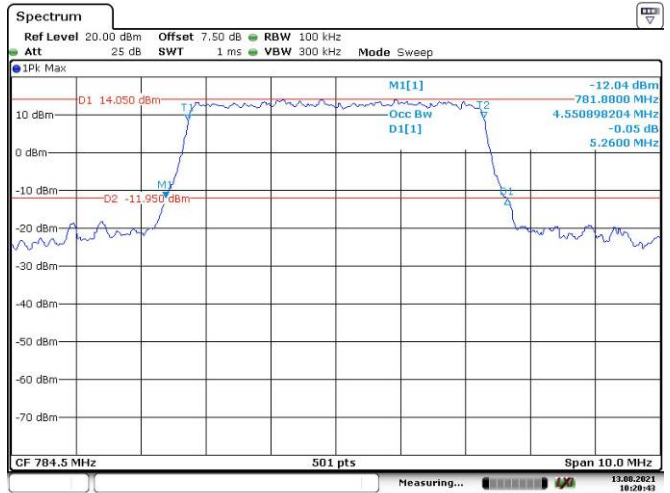

Band 13

5M, QPSK, Low Channel

5M, 16QAM, Low Channel

5M, QPSK, Middle Channel

5M, 16QAM, Middle Channel

5M, QPSK, High Channel

5M, 16QAM, High Channel

10M, QPSK, Middle Channel

Date: 13.AUG.2021 10:21:29

10M, 16QAM, Middle Channel

Date: 13.AUG.2021 10:22:07

LTE Band 17:

5M, QPSK, Low Channel

Date: 13.AUG.2021 10:22:37

5M, 16QAM, Low Channel

Date: 13.AUG.2021 10:23:01