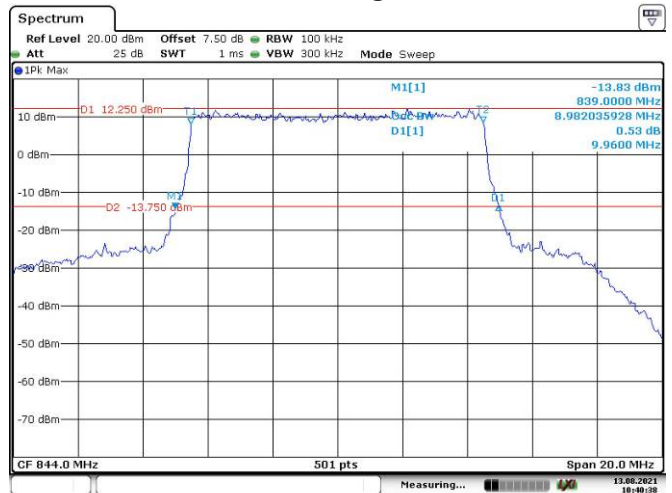

Date: 13.AUG.2021 10:38:22

10M, QPSK, Middle Channel

Date: 13.AUG.2021 10:39:03

10M, 16QAM, Middle Channel

Date: 13.AUG.2021 10:39:35

10M, QPSK, High Channel

Date: 13.AUG.2021 10:40:10

10M, 16QAM, High Channel