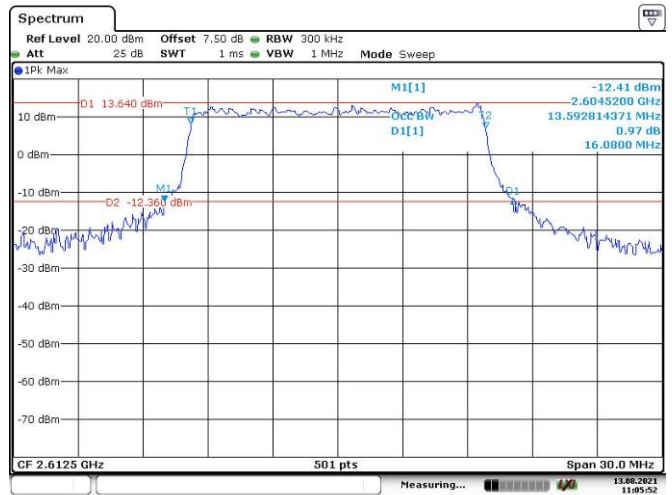

15M, 16QAM, Middle Channel

Date: 13.AUG.2021 11:04:28

15M, QPSK, High Channel

Date: 13.AUG.2021 11:05:17

15M, 16QAM, High Channel

Date: 13.AUG.2021 11:05:53

20M, QPSK, Low Channel

Date: 13.AUG.2021 11:06:45