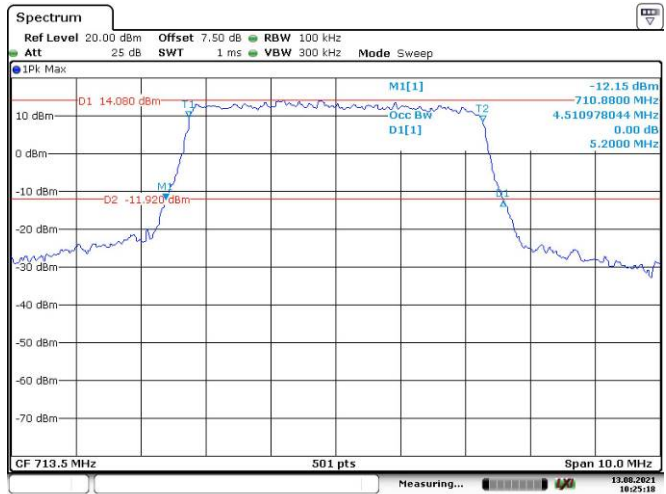

5M, 16QAM, High Channel

Date: 13.AUG.2021 10:25:19