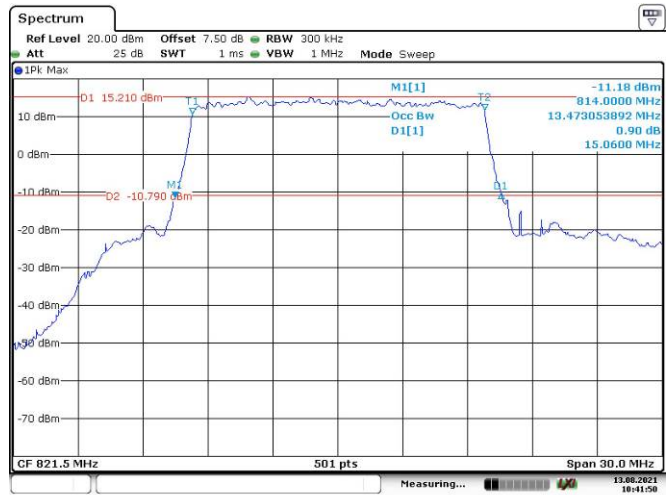

15M, 16QAM, Low Channel

Date: 13.AUG.2021 10:41:51