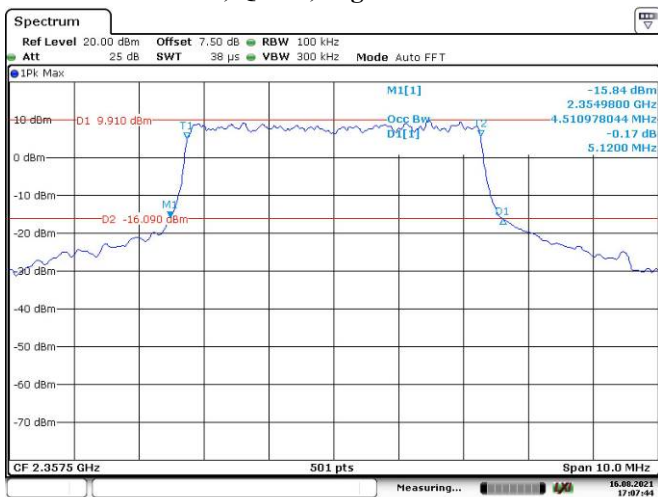

10M, QPSK, Middle Channel

Date: 16.AUG.2021 16:46:10

10M, 16QAM, Middle Channel

Date: 16.AUG.2021 16:46:44

**LTE Band 40 Upper:
5M, QPSK, Low Channel**

Date: 16.AUG.2021 17:06:17

5M, 16QAM, Low Channel

Date: 16.AUG.2021 17:06:44

5M, QPSK, Middle Channel

Date: 16.AUG.2021 17:07:04

5M, 16QAM, Middle Channel

Date: 16.AUG.2021 17:07:24

5M, QPSK, High Channel

Date: 16.AUG.2021 17:07:45

5M, 16QAM, High Channel

Date: 16.AUG.2021 17:08:11