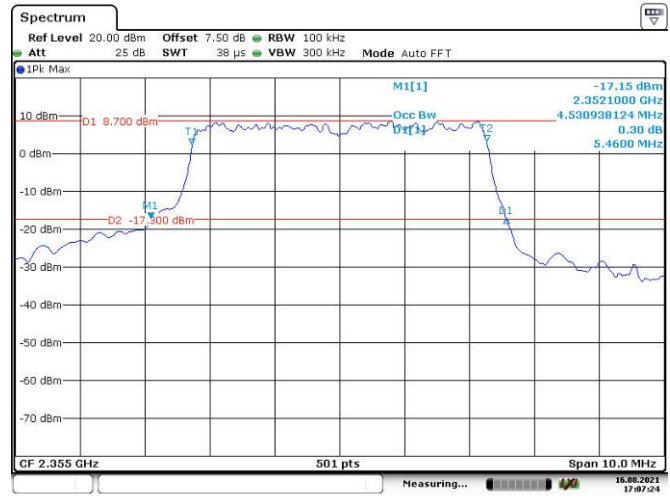

5M, 16QAM, Middle Channel

Date: 16.AUG.2021 17:07:24