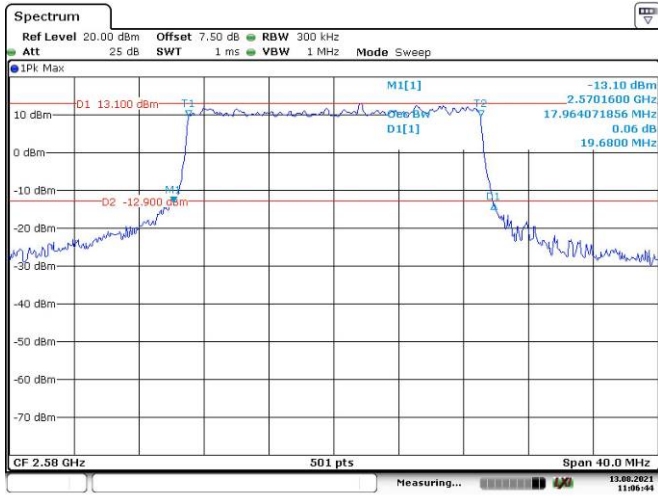

15M, 16QAM, Middle Channel

Date: 13.AUG.2021 11:04:28

15M, QPSK, High Channel

Date: 13.AUG.2021 11:05:17

15M, 16QAM, High Channel

Date: 13.AUG.2021 11:05:53

20M, QPSK, Low Channel

Date: 13.AUG.2021 11:06:45