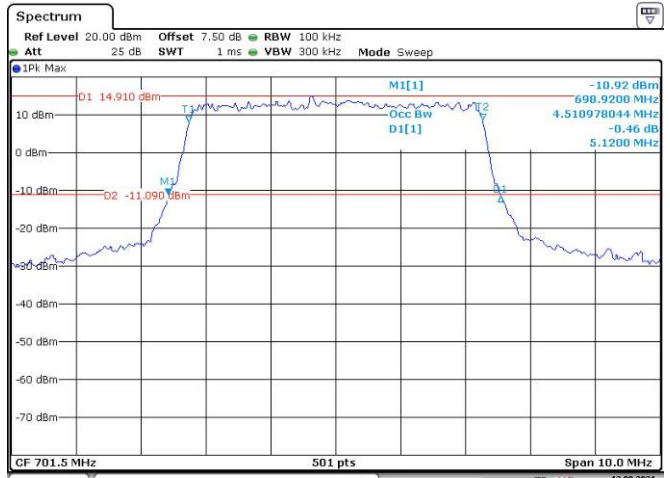

5M, QPSK, Low Channel

Date: 13.AUG.2021 10:10:56

5M, 16QAM, Low Channel

Date: 13.AUG.2021 10:11:29

5M, QPSK, Middle Channel

Date: 13.AUG.2021 10:12:05

5M, 16QAM, Middle Channel

Date: 13.AUG.2021 10:12:32