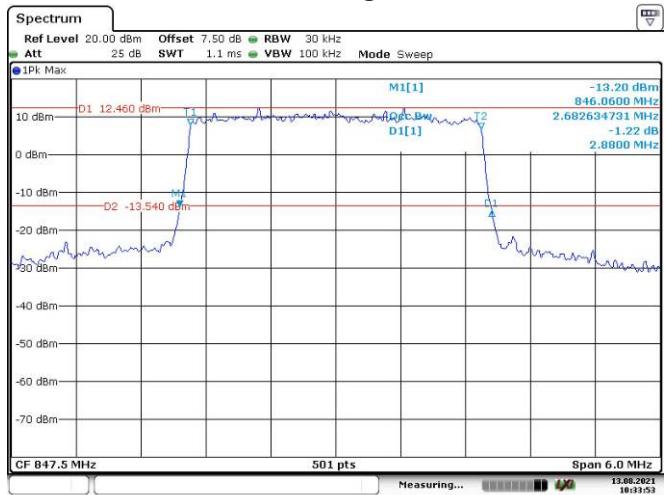

Date: 13.AUG.2021 10:32:44

3M, 16QAM, Middle Channel

Date: 13.AUG.2021 10:33:07

3M, QPSK, High Channel

Date: 13.AUG.2021 10:33:31

3M, 16QAM, High Channel

Date: 13.AUG.2021 10:33:54

5M, QPSK, Low Channel