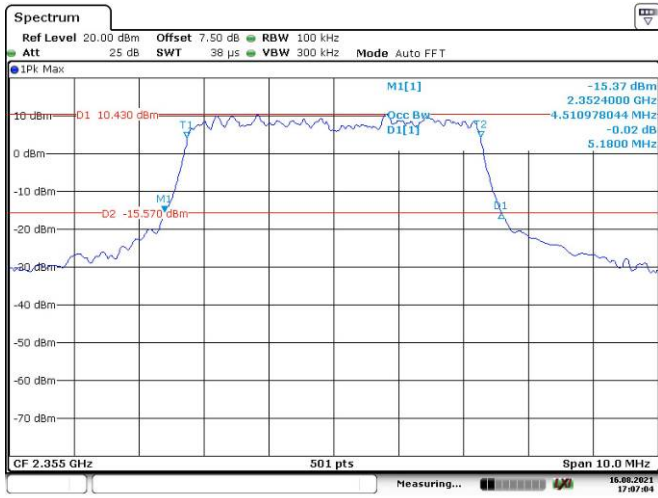

5M, QPSK, Middle Channel

Date: 16.AUG.2021 17:07:04