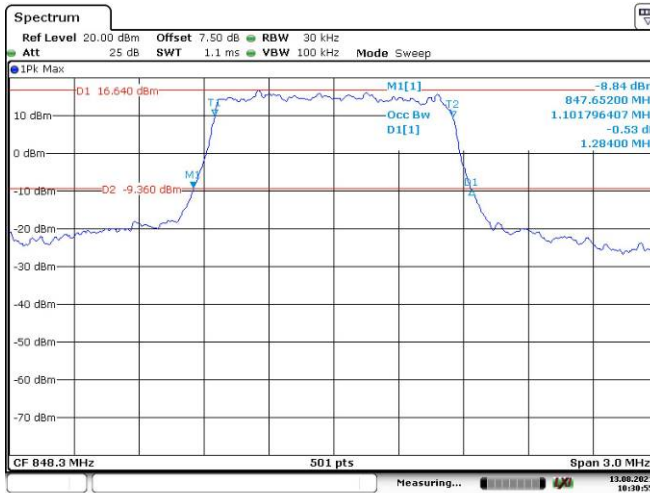

10M, QPSK, Low Channel

10M, 16QAM, Low Channel

10M, QPSK, Middle Channel

10M, 16QAM, Middle Channel

10M, QPSK, High Channel

10M, 16QAM, High Channel

LTE Band 26:

1.4M, QPSK, Low Channel

Date: 13.AUG.2021 10:29:27

1.4M, 16QAM, Low Channel

Date: 13.AUG.2021 10:29:48

1.4M, QPSK, Middle Channel

Date: 13.AUG.2021 10:30:12

1.4M, 16QAM, Middle Channel

Date: 13.AUG.2021 10:30:35

1.4M, QPSK, High Channel

Date: 13.AUG.2021 10:30:56

1.4M, 16QAM, High Channel

Date: 13.AUG.2021 10:31:22

3M, QPSK, Low Channel

Date: 13.AUG.2021 10:31:56

3M, 16QAM, Low Channel

Date: 13.AUG.2021 10:32:23

3M, QPSK, Middle Channel