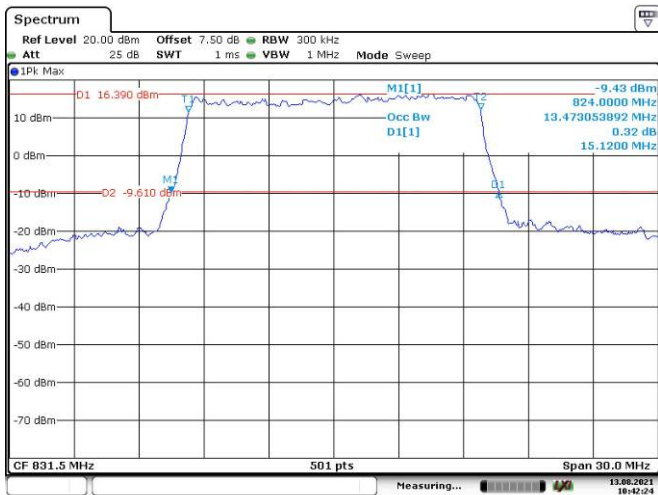

Date: 13.AUG.2021 10:40:38

15M, QPSK, Low Channel

Date: 13.AUG.2021 10:41:15

15M, 16QAM, Low Channel

Date: 13.AUG.2021 10:41:51

15M, QPSK, Middle Channel

Date: 13.AUG.2021 10:42:24

15M, 16QAM, Middle Channel

Date: 13.AUG.2021 10:42:54

15M, QPSK, High Channel

Date: 13.AUG.2021 10:43:28

15M, 16QAM, High Channel

Date: 13.AUG.2021 10:43:58

LTE Band 38:

5M, QPSK, Low Channel

5M, 16QAM, Low Channel