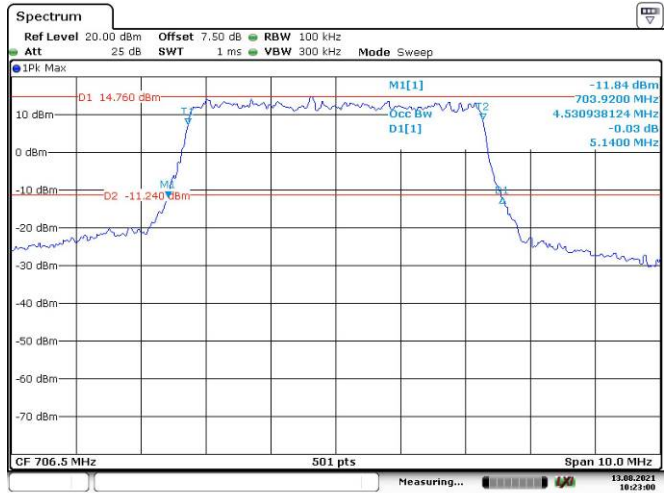

Date: 13.AUG.2021 10:21:29

10M, 16QAM, Middle Channel

Date: 13.AUG.2021 10:22:07

LTE Band 17:

5M, QPSK, Low Channel

Date: 13.AUG.2021 10:22:37

5M, 16QAM, Low Channel

Date: 13.AUG.2021 10:23:01

10M, QPSK, Low Channel

10M, 16QAM, Low Channel

10M, QPSK, Middle Channel

10M, 16QAM, Middle Channel

10M, QPSK, High Channel

10M, 16QAM, High Channel

LTE Band 26:

1.4M, QPSK, Low Channel