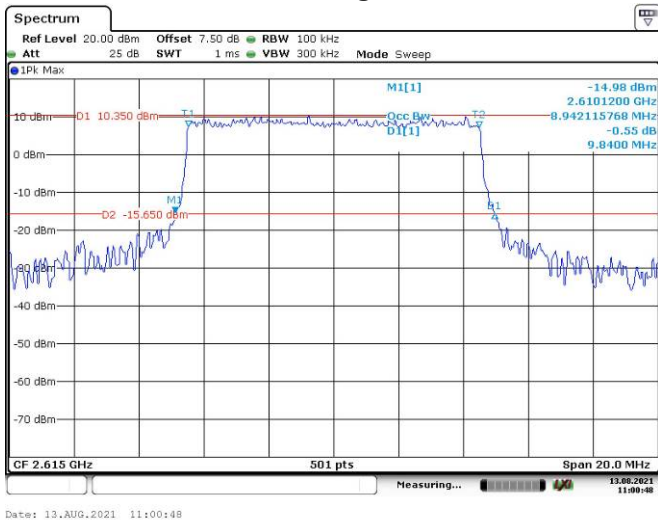

Date: 13.AUG.2021 10:42:54

15M, QPSK, High Channel

Date: 13.AUG.2021 10:43:28

15M, 16QAM, High Channel

Date: 13.AUG.2021 10:43:58

LTE Band 38:

5M, QPSK, Low Channel

5M, 16QAM, Low Channel

5M, QPSK, Middle Channel

5M, 16QAM, Middle Channel

5M, QPSK, High Channel

5M, 16QAM, High Channel

10M, QPSK, Low Channel

10M, 16QAM, Low Channel

10M, QPSK, Middle Channel

10M, 16QAM, Middle Channel

10M, QPSK, High Channel

10M, 16QAM, High Channel

15M, QPSK, Low Channel

Date: 13.AUG.2021 11:02:08

15M, 16QAM, Low Channel

Date: 13.AUG.2021 11:02:54

15M, QPSK, Middle Channel

Date: 13.AUG.2021 11:03:33