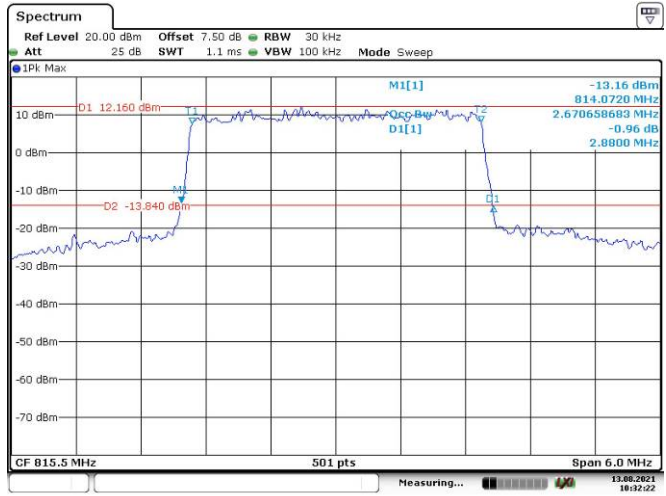

Date: 13.AUG.2021 10:30:56

1.4M, 16QAM, High Channel

Date: 13.AUG.2021 10:31:22

3M, QPSK, Low Channel

Date: 13.AUG.2021 10:31:56

3M, 16QAM, Low Channel

Date: 13.AUG.2021 10:32:23

3M, QPSK, Middle Channel