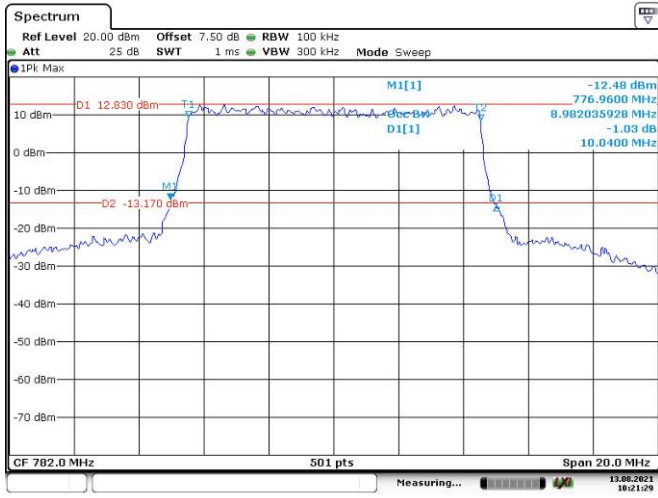

Band 13

5M, QPSK, Low Channel

5M, 16QAM, Low Channel

5M, QPSK, Middle Channel

5M, 16QAM, Middle Channel

5M, QPSK, High Channel

5M, 16QAM, High Channel

10M, QPSK, Middle Channel

Date: 13.AUG.2021 10:21:29

10M, 16QAM, Middle Channel

Date: 13.AUG.2021 10:22:07

LTE Band 17:

5M, QPSK, Low Channel

Date: 13.AUG.2021 10:22:37

5M, 16QAM, Low Channel

Date: 13.AUG.2021 10:23:01