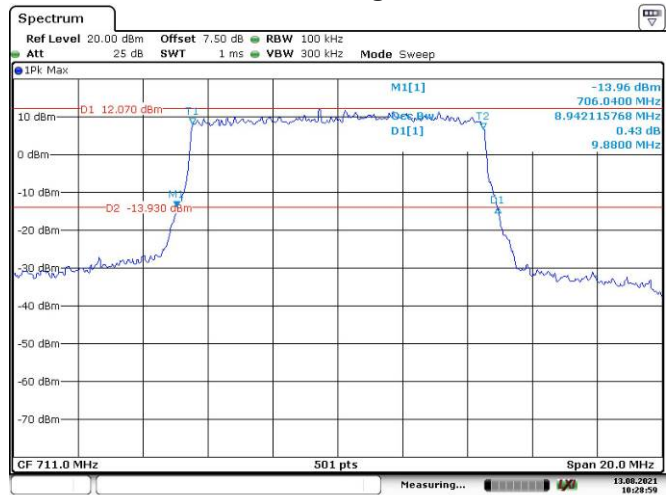

10M, QPSK, Low Channel

10M, 16QAM, Low Channel

10M, QPSK, Middle Channel

10M, 16QAM, Middle Channel

10M, QPSK, High Channel

10M, 16QAM, High Channel

LTE Band 26:

1.4M, QPSK, Low Channel