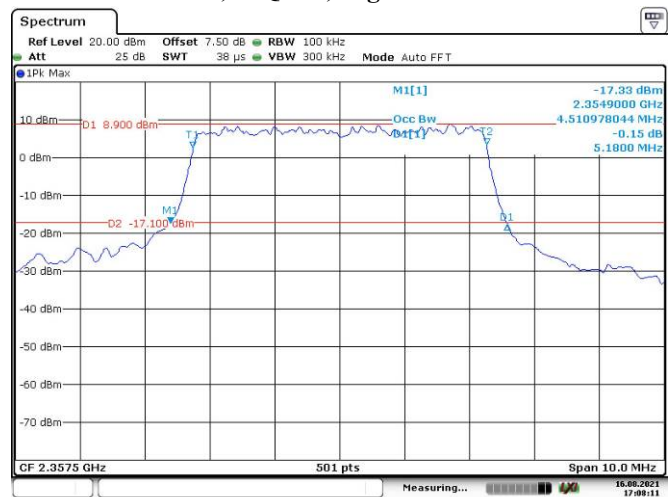

10M, QPSK, Middle Channel

Date: 16.AUG.2021 16:46:10

10M, 16QAM, Middle Channel

Date: 16.AUG.2021 16:46:44

**LTE Band 40 Upper:
5M, QPSK, Low Channel**

Date: 16.AUG.2021 17:06:17

5M, 16QAM, Low Channel

Date: 16.AUG.2021 17:06:44

5M, QPSK, Middle Channel

Date: 16.AUG.2021 17:07:04

5M, 16QAM, Middle Channel

Date: 16.AUG.2021 17:07:24

5M, QPSK, High Channel

Date: 16.AUG.2021 17:07:45

5M, 16QAM, High Channel

Date: 16.AUG.2021 17:08:11