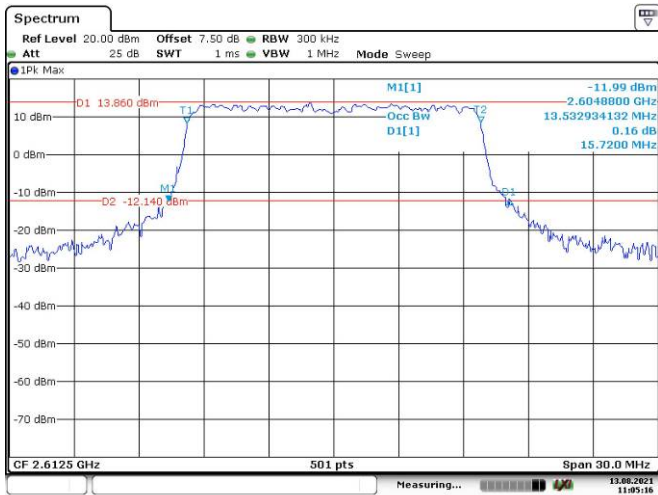

15M, QPSK, High Channel

Date: 13.AUG.2021 11:05:17