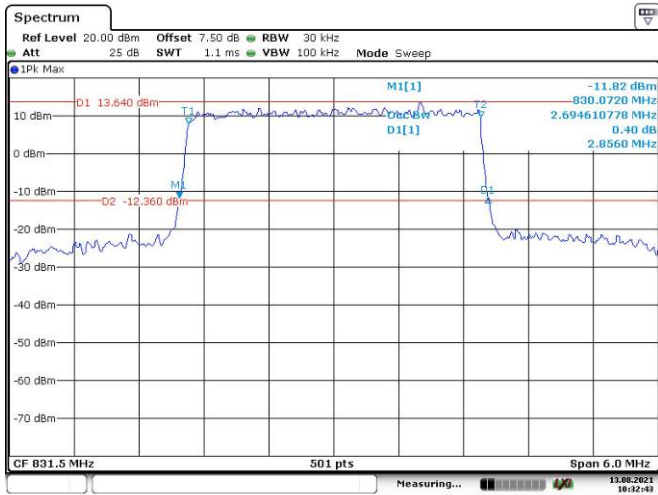

Date: 13.AUG.2021 10:30:56

1.4M, 16QAM, High Channel

Date: 13.AUG.2021 10:31:22

3M, QPSK, Low Channel

Date: 13.AUG.2021 10:31:56

3M, 16QAM, Low Channel

Date: 13.AUG.2021 10:32:23

3M, QPSK, Middle Channel