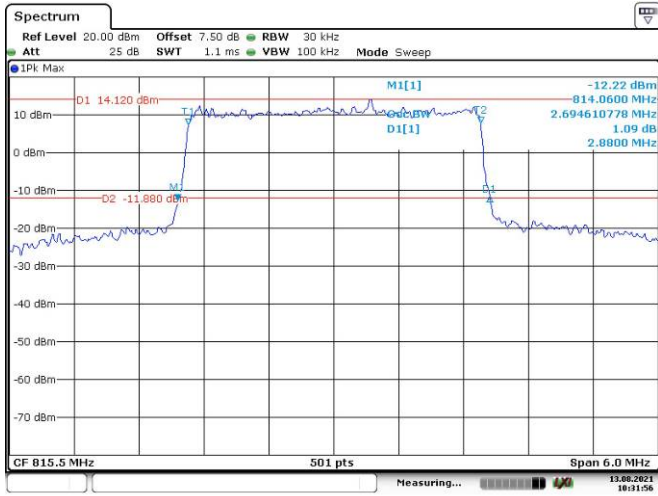

3M, QPSK, Low Channel

Date: 13.AUG.2021 10:31:56