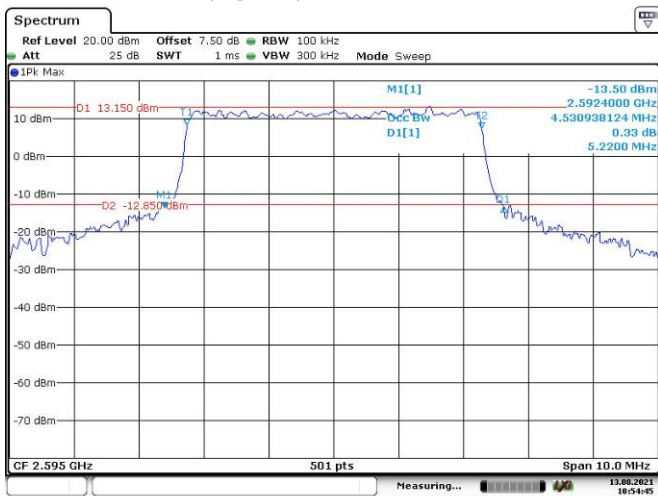

5M, QPSK, Middle Channel