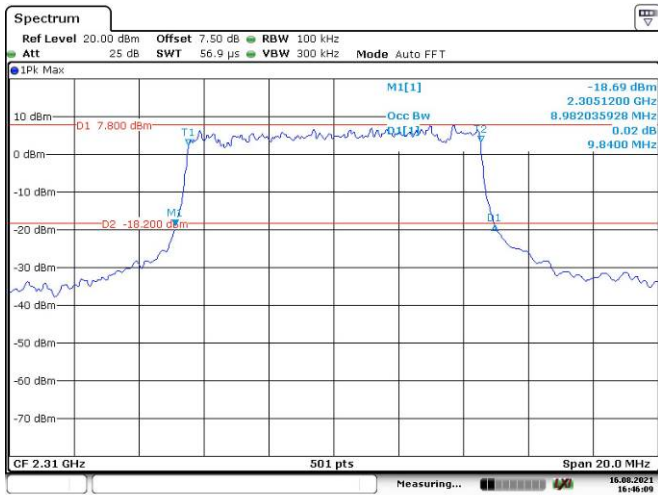

20M, 16QAM, Low Channel

Date: 13.AUG.2021 11:07:39

20M, QPSK, Middle Channel

Date: 13.AUG.2021 11:08:22

20M, 16QAM, Middle Channel

Date: 13.AUG.2021 11:09:07

20M, QPSK, High Channel

Date: 13.AUG.2021 11:09:56

20M, 16QAM, High Channel

Date: 13.AUG.2021 11:10:45

LTE Band 40 Lower:
5M, QPSK, Low Channel

5M, 16QAM, Low Channel

5M, QPSK, Middle Channel

5M, 16QAM, Middle Channel

5M, QPSK, High Channel

5M, 16QAM, High Channel

10M, QPSK, Middle Channel

Date: 16.AUG.2021 16:46:10

10M, 16QAM, Middle Channel

Date: 16.AUG.2021 16:46:44

**LTE Band 40 Upper:
5M, QPSK, Low Channel**

Date: 16.AUG.2021 17:06:17

5M, 16QAM, Low Channel

Date: 16.AUG.2021 17:06:44