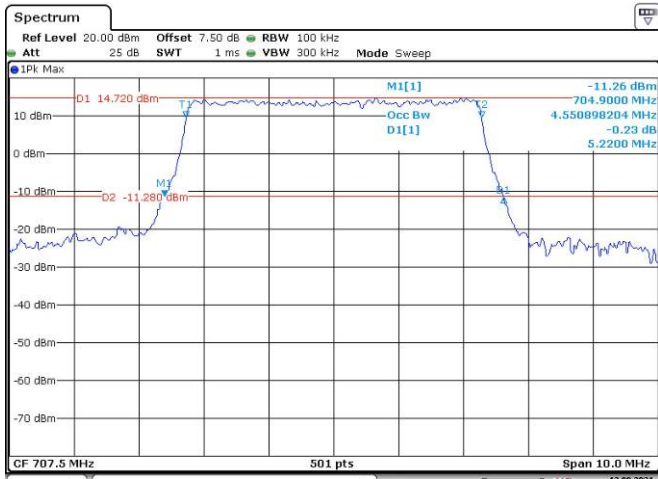

5M, QPSK, Low Channel

Date: 13.AUG.2021 10:10:56

5M, 16QAM, Low Channel

Date: 13.AUG.2021 10:11:29

5M, QPSK, Middle Channel

Date: 13.AUG.2021 10:12:05

5M, 16QAM, Middle Channel

Date: 13.AUG.2021 10:12:32