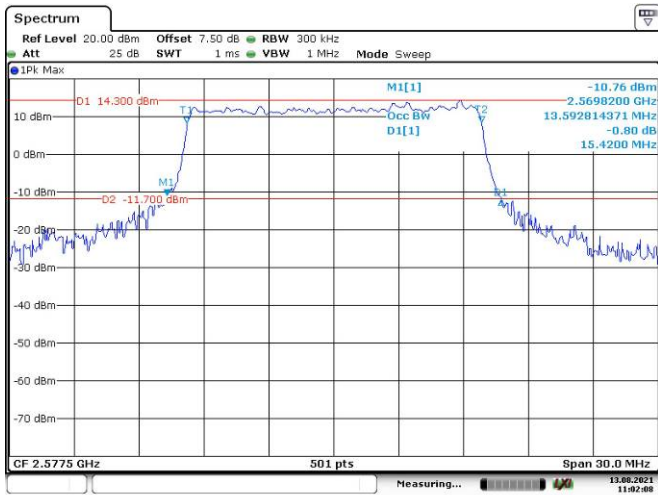

Date: 13.AUG.2021 10:42:54

15M, QPSK, High Channel

Date: 13.AUG.2021 10:43:28

15M, 16QAM, High Channel

Date: 13.AUG.2021 10:43:58

LTE Band 38:

5M, QPSK, Low Channel

5M, 16QAM, Low Channel

5M, QPSK, Middle Channel

5M, 16QAM, Middle Channel

5M, QPSK, High Channel

5M, 16QAM, High Channel

10M, QPSK, Low Channel

10M, 16QAM, Low Channel

10M, QPSK, Middle Channel

10M, 16QAM, Middle Channel

10M, QPSK, High Channel

10M, 16QAM, High Channel

15M, QPSK, Low Channel

Date: 13.AUG.2021 11:02:08

15M, 16QAM, Low Channel

Date: 13.AUG.2021 11:02:54

15M, QPSK, Middle Channel

Date: 13.AUG.2021 11:03:33