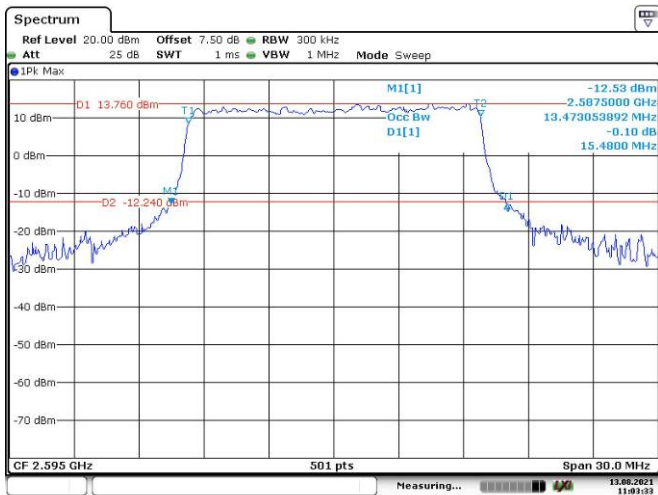

10M, QPSK, High Channel

10M, 16QAM, High Channel

15M, QPSK, Low Channel

Date: 13.AUG.2021 11:02:08

15M, 16QAM, Low Channel

Date: 13.AUG.2021 11:02:54

15M, QPSK, Middle Channel

Date: 13.AUG.2021 11:03:33