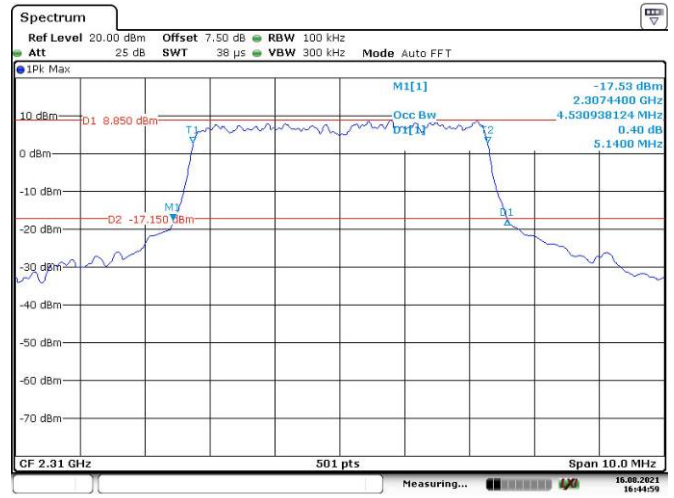

20M, 16QAM, High Channel

Date: 13.AUG.2021 11:10:45

LTE Band 40 Lower:
5M, QPSK, Low Channel

5M, 16QAM, Low Channel

5M, QPSK, Middle Channel

5M, 16QAM, Middle Channel

5M, QPSK, High Channel

5M, 16QAM, High Channel

10M, QPSK, Middle Channel

Date: 16.AUG.2021 16:46:10

10M, 16QAM, Middle Channel

Date: 16.AUG.2021 16:46:44

**LTE Band 40 Upper:
5M, QPSK, Low Channel**

Date: 16.AUG.2021 17:06:17

5M, 16QAM, Low Channel

Date: 16.AUG.2021 17:06:44