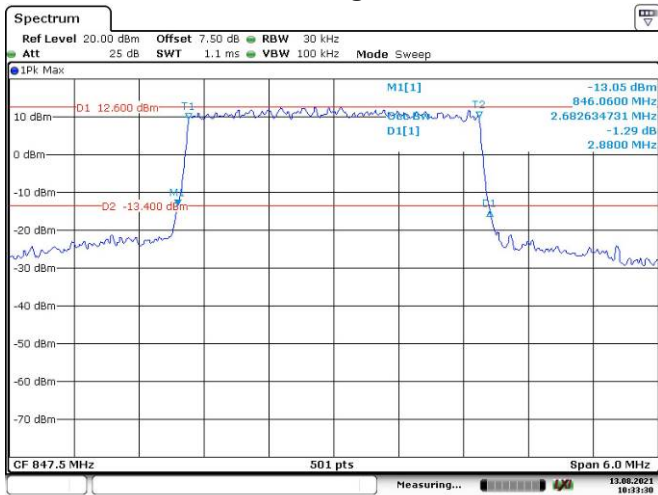

3M, QPSK, High Channel

Date: 13.AUG.2021 10:33:31