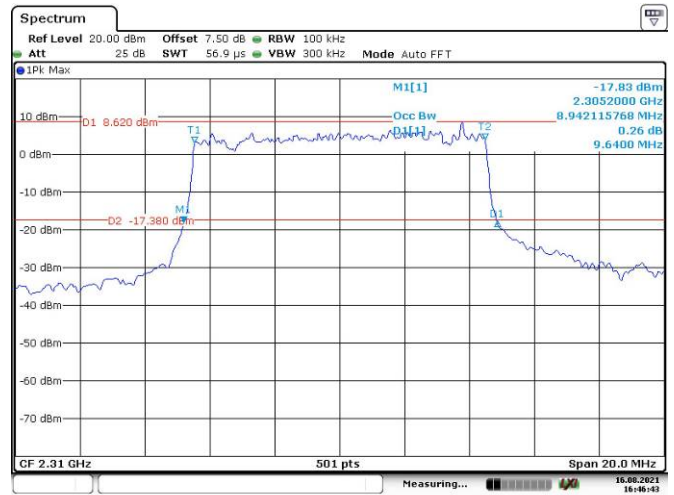

20M, 16QAM, High Channel

Date: 13.AUG.2021 11:10:45

LTE Band 40 Lower:
5M, QPSK, Low Channel

5M, 16QAM, Low Channel

5M, QPSK, Middle Channel

5M, 16QAM, Middle Channel

5M, QPSK, High Channel

5M, 16QAM, High Channel

10M, QPSK, Middle Channel

Date: 16.AUG.2021 16:46:10

10M, 16QAM, Middle Channel

Date: 16.AUG.2021 16:46:44

**LTE Band 40 Upper:
5M, QPSK, Low Channel**

Date: 16.AUG.2021 17:06:17

5M, 16QAM, Low Channel

Date: 16.AUG.2021 17:06:44