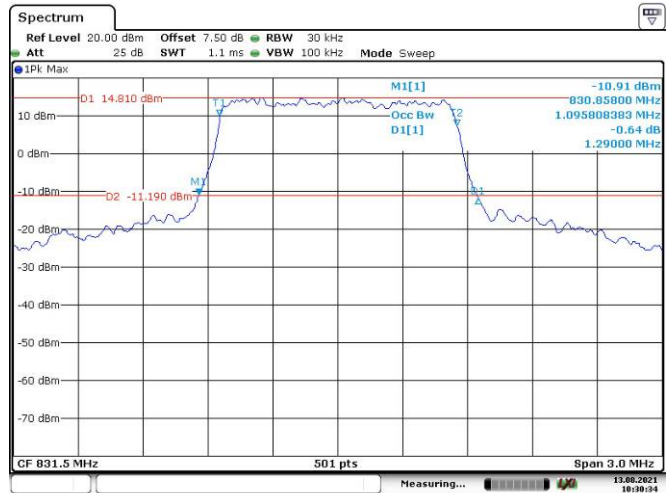

10M, QPSK, Low Channel

10M, 16QAM, Low Channel

10M, QPSK, Middle Channel

10M, 16QAM, Middle Channel

10M, QPSK, High Channel

10M, 16QAM, High Channel

LTE Band 26:

1.4M, QPSK, Low Channel

Date: 13.AUG.2021 10:29:27

1.4M, 16QAM, Low Channel

Date: 13.AUG.2021 10:29:48

1.4M, QPSK, Middle Channel

Date: 13.AUG.2021 10:30:12

1.4M, 16QAM, Middle Channel

Date: 13.AUG.2021 10:30:35

1.4M, QPSK, High Channel