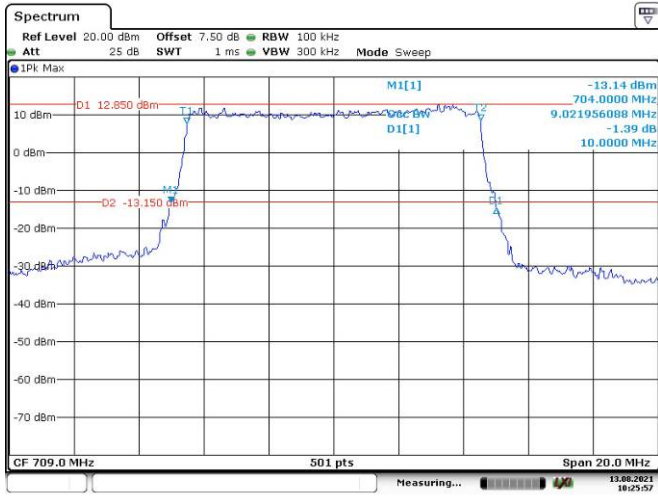

10M, QPSK, Low Channel

10M, 16QAM, Low Channel

10M, QPSK, Middle Channel

10M, 16QAM, Middle Channel

10M, QPSK, High Channel

10M, 16QAM, High Channel

LTE Band 26:

1.4M, QPSK, Low Channel