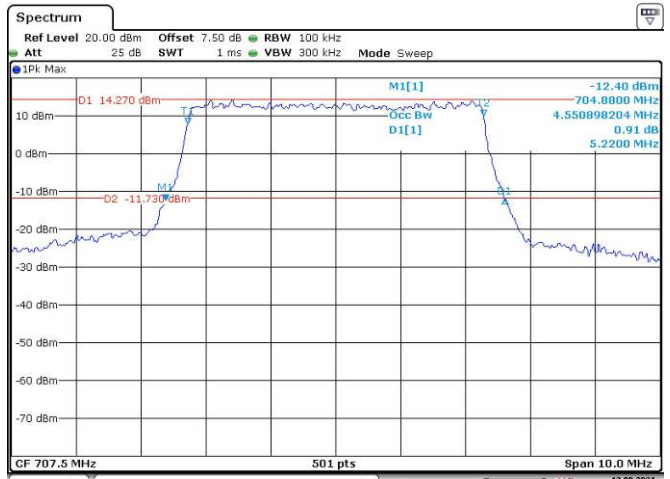

5M, QPSK, Low Channel

Date: 13.AUG.2021 10:10:56

5M, 16QAM, Low Channel

Date: 13.AUG.2021 10:11:29

5M, QPSK, Middle Channel

Date: 13.AUG.2021 10:12:05

5M, 16QAM, Middle Channel

Date: 13.AUG.2021 10:12:32