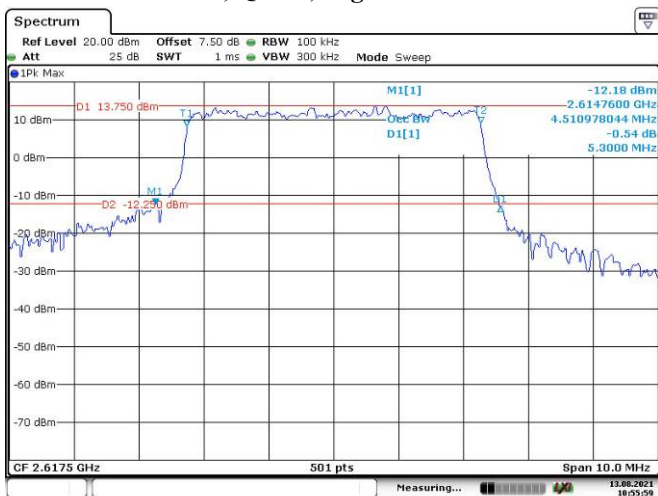

5M, QPSK, High Channel