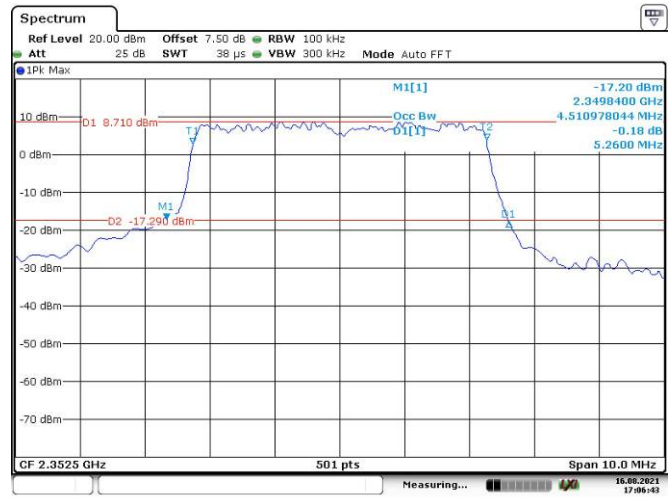

20M, 16QAM, High Channel

Date: 13.AUG.2021 11:10:45

LTE Band 40 Lower:
5M, QPSK, Low Channel

5M, 16QAM, Low Channel

5M, QPSK, Middle Channel

5M, 16QAM, Middle Channel

5M, QPSK, High Channel

5M, 16QAM, High Channel

10M, QPSK, Middle Channel

Date: 16.AUG.2021 16:46:10

10M, 16QAM, Middle Channel

Date: 16.AUG.2021 16:46:44

**LTE Band 40 Upper:
5M, QPSK, Low Channel**

Date: 16.AUG.2021 17:06:17

5M, 16QAM, Low Channel

Date: 16.AUG.2021 17:06:44