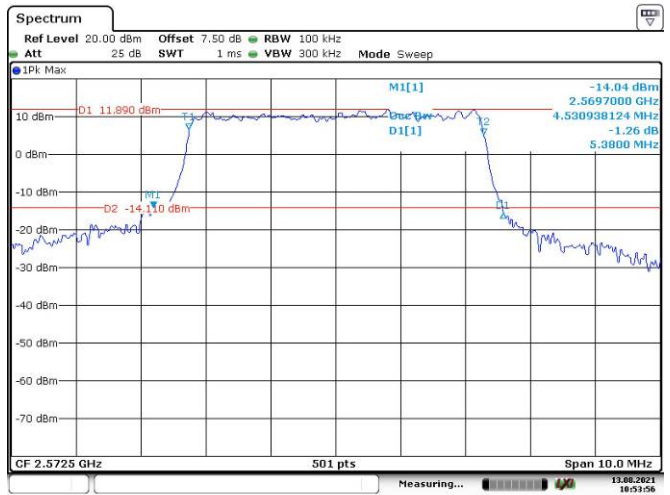

Date: 13.AUG.2021 10:42:54

15M, QPSK, High Channel

Date: 13.AUG.2021 10:43:28

15M, 16QAM, High Channel

Date: 13.AUG.2021 10:43:58

LTE Band 38:

5M, QPSK, Low Channel

5M, 16QAM, Low Channel