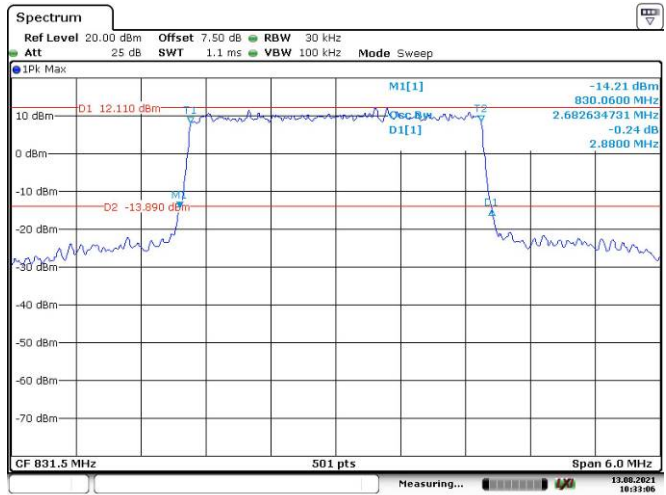

3M, 16QAM, Middle Channel

Date: 13.AUG.2021 10:33:07