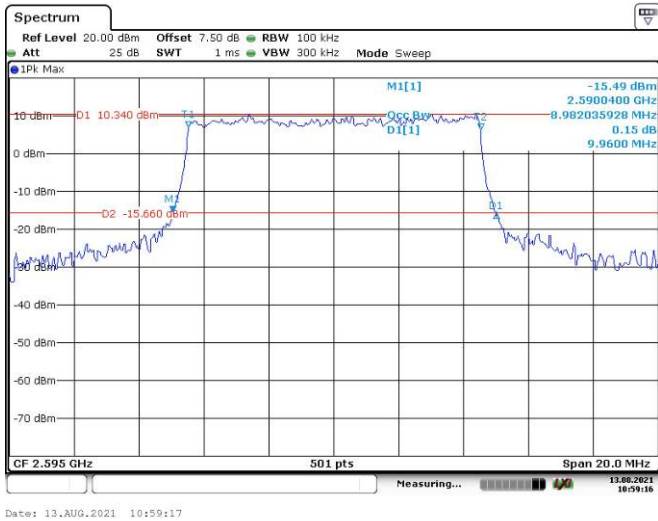

Date: 13.AUG.2021 10:42:54

15M, QPSK, High Channel

Date: 13.AUG.2021 10:43:28

15M, 16QAM, High Channel

Date: 13.AUG.2021 10:43:58

LTE Band 38:

5M, QPSK, Low Channel

5M, 16QAM, Low Channel

5M, QPSK, Middle Channel

5M, 16QAM, Middle Channel

5M, QPSK, High Channel

5M, 16QAM, High Channel

10M, QPSK, Low Channel

10M, 16QAM, Low Channel

10M, QPSK, Middle Channel

10M, 16QAM, Middle Channel

10M, QPSK, High Channel

10M, 16QAM, High Channel

15M, QPSK, Low Channel

Date: 13.AUG.2021 11:02:08

15M, 16QAM, Low Channel

Date: 13.AUG.2021 11:02:54

15M, QPSK, Middle Channel

Date: 13.AUG.2021 11:03:33