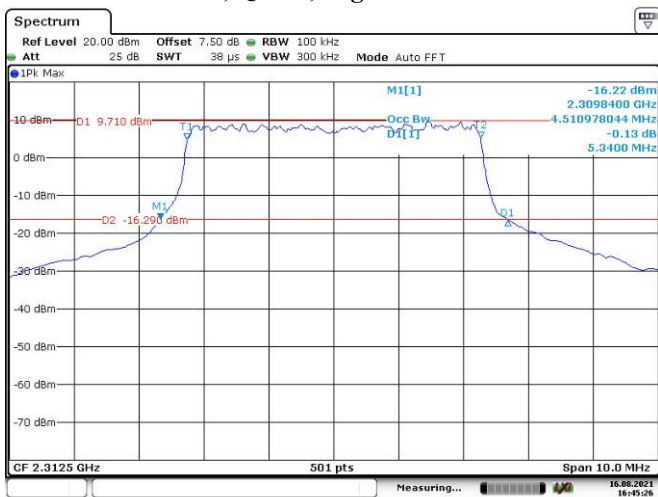

20M, 16QAM, High Channel

Date: 13.AUG.2021 11:10:45

LTE Band 40 Lower:
5M, QPSK, Low Channel

5M, 16QAM, Low Channel

5M, QPSK, Middle Channel

5M, 16QAM, Middle Channel

5M, QPSK, High Channel

5M, 16QAM, High Channel

10M, QPSK, Middle Channel

Date: 16.AUG.2021 16:46:10

10M, 16QAM, Middle Channel

Date: 16.AUG.2021 16:46:44

**LTE Band 40 Upper:
5M, QPSK, Low Channel**

Date: 16.AUG.2021 17:06:17

5M, 16QAM, Low Channel

Date: 16.AUG.2021 17:06:44