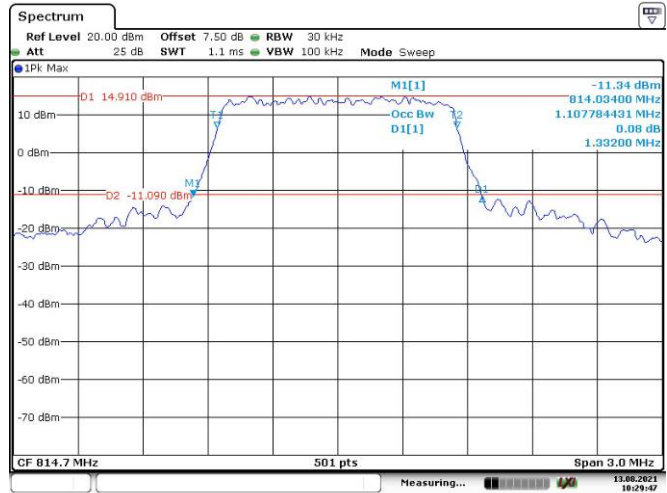

1.4M, 16QAM, Low Channel

Date: 13.AUG.2021 10:29:48