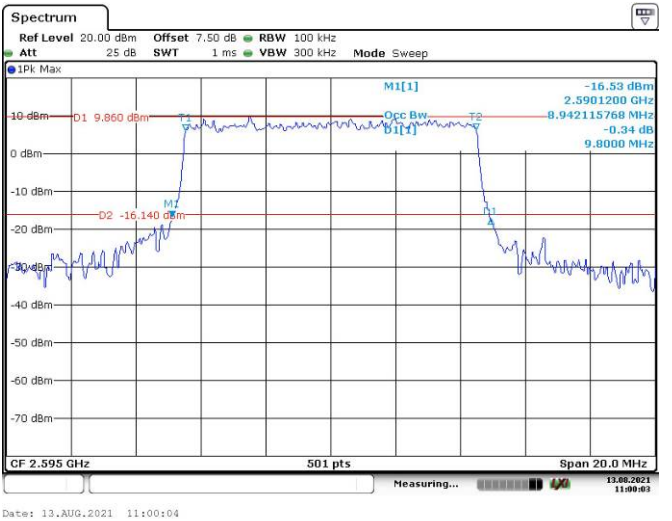

Date: 13.AUG.2021 10:42:54

15M, QPSK, High Channel

Date: 13.AUG.2021 10:43:28

15M, 16QAM, High Channel

Date: 13.AUG.2021 10:43:58

LTE Band 38:

5M, QPSK, Low Channel

5M, 16QAM, Low Channel

5M, QPSK, Middle Channel

5M, 16QAM, Middle Channel

5M, QPSK, High Channel

5M, 16QAM, High Channel

10M, QPSK, Low Channel

10M, 16QAM, Low Channel

10M, QPSK, Middle Channel

10M, 16QAM, Middle Channel

10M, QPSK, High Channel

10M, 16QAM, High Channel

15M, QPSK, Low Channel

Date: 13.AUG.2021 11:02:08

15M, 16QAM, Low Channel

Date: 13.AUG.2021 11:02:54

15M, QPSK, Middle Channel

Date: 13.AUG.2021 11:03:33