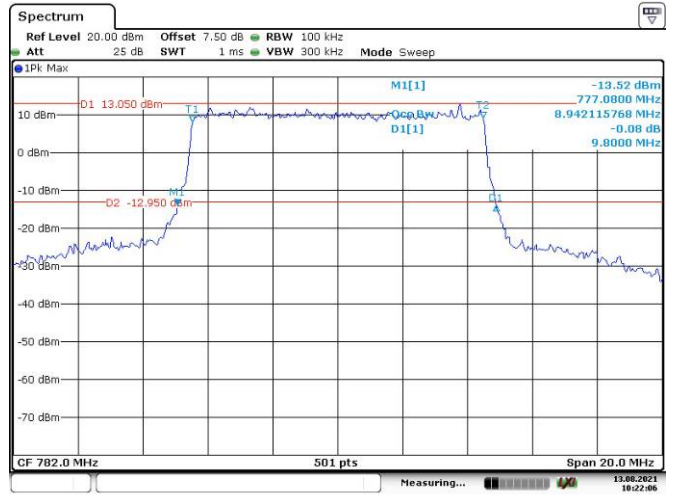

Band 13

5M, QPSK, Low Channel

5M, 16QAM, Low Channel

5M, QPSK, Middle Channel

5M, 16QAM, Middle Channel

5M, QPSK, High Channel

5M, 16QAM, High Channel

10M, QPSK, Middle Channel

Date: 13.AUG.2021 10:21:29

10M, 16QAM, Middle Channel

Date: 13.AUG.2021 10:22:07

LTE Band 17:

5M, QPSK, Low Channel

Date: 13.AUG.2021 10:22:37

5M, 16QAM, Low Channel

Date: 13.AUG.2021 10:23:01