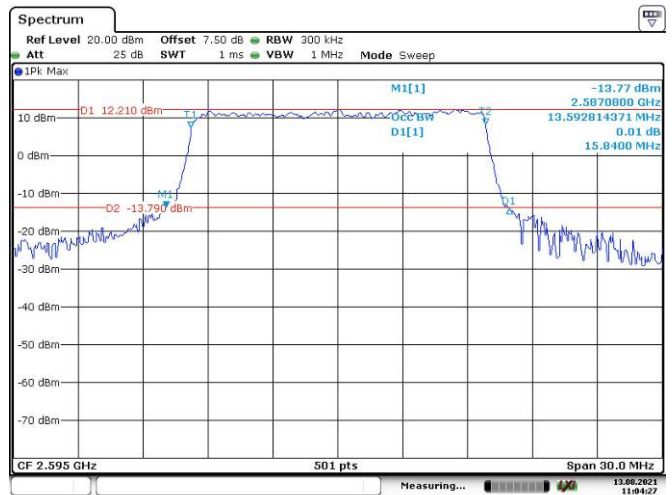

15M, 16QAM, Middle Channel

Date: 13.AUG.2021 11:04:28