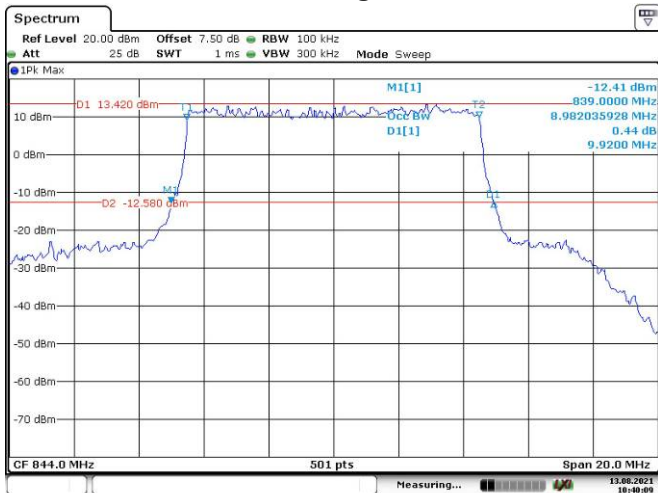

Date: 13.AUG.2021 10:38:22

10M, QPSK, Middle Channel

Date: 13.AUG.2021 10:39:03

10M, 16QAM, Middle Channel

Date: 13.AUG.2021 10:39:35

10M, QPSK, High Channel

Date: 13.AUG.2021 10:40:10

10M, 16QAM, High Channel