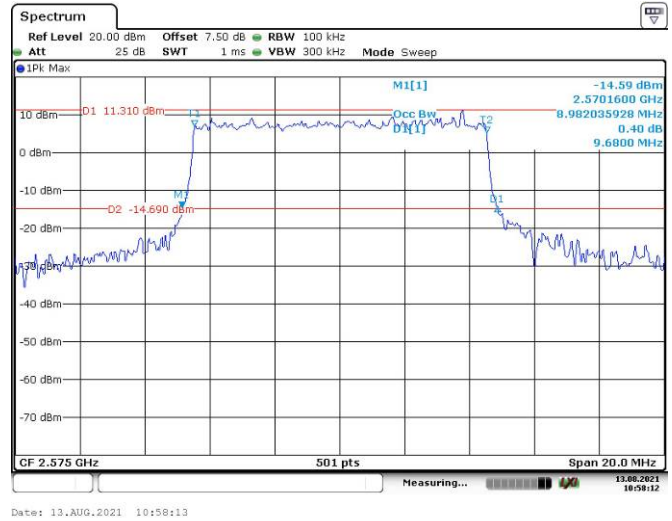

Date: 13.AUG.2021 10:42:54

15M, QPSK, High Channel

Date: 13.AUG.2021 10:43:28

15M, 16QAM, High Channel

Date: 13.AUG.2021 10:43:58

LTE Band 38:

5M, QPSK, Low Channel

5M, 16QAM, Low Channel

5M, QPSK, Middle Channel

5M, 16QAM, Middle Channel

5M, QPSK, High Channel

5M, 16QAM, High Channel

10M, QPSK, Low Channel

10M, 16QAM, Low Channel

10M, QPSK, Middle Channel

10M, 16QAM, Middle Channel

10M, QPSK, High Channel

10M, 16QAM, High Channel

15M, QPSK, Low Channel

Date: 13.AUG.2021 11:02:08

15M, 16QAM, Low Channel

Date: 13.AUG.2021 11:02:54

15M, QPSK, Middle Channel

Date: 13.AUG.2021 11:03:33