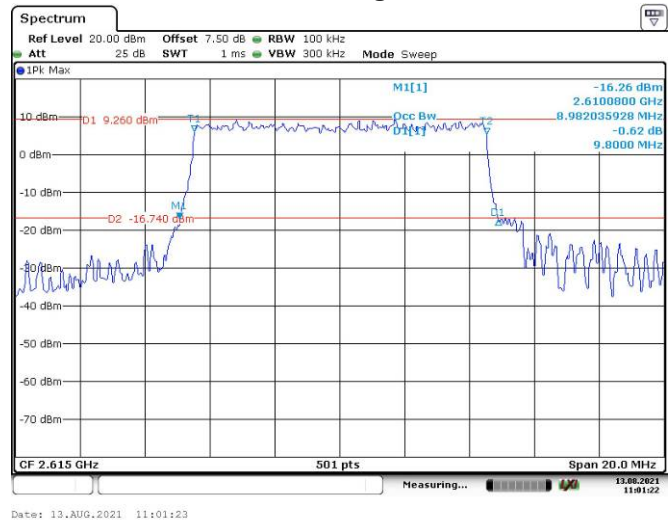

Date: 13.AUG.2021 10:42:54

15M, QPSK, High Channel

Date: 13.AUG.2021 10:43:28

15M, 16QAM, High Channel

Date: 13.AUG.2021 10:43:58

LTE Band 38:

5M, QPSK, Low Channel

5M, 16QAM, Low Channel

5M, QPSK, Middle Channel

5M, 16QAM, Middle Channel

5M, QPSK, High Channel

5M, 16QAM, High Channel

10M, QPSK, Low Channel

10M, 16QAM, Low Channel

10M, QPSK, Middle Channel

10M, 16QAM, Middle Channel

10M, QPSK, High Channel

10M, 16QAM, High Channel

15M, QPSK, Low Channel

Date: 13.AUG.2021 11:02:08

15M, 16QAM, Low Channel

Date: 13.AUG.2021 11:02:54

15M, QPSK, Middle Channel

Date: 13.AUG.2021 11:03:33