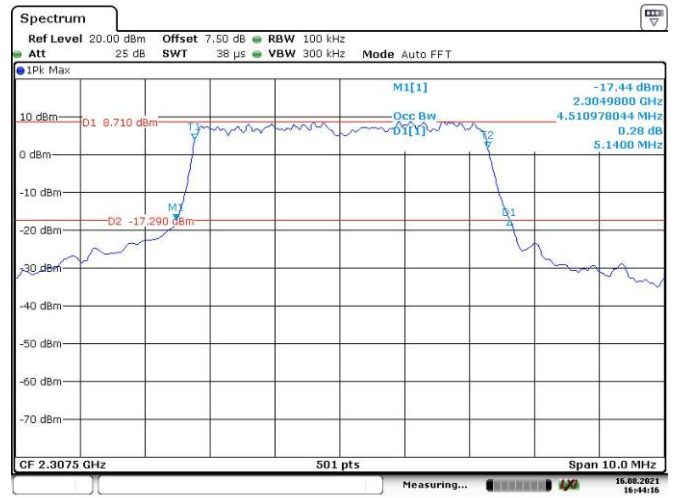

20M, 16QAM, High Channel

Date: 13.AUG.2021 11:10:45

LTE Band 40 Lower:
5M, QPSK, Low Channel

5M, 16QAM, Low Channel

5M, QPSK, Middle Channel

5M, 16QAM, Middle Channel

5M, QPSK, High Channel

5M, 16QAM, High Channel

10M, QPSK, Middle Channel

Date: 16.AUG.2021 16:46:10

10M, 16QAM, Middle Channel

Date: 16.AUG.2021 16:46:44

**LTE Band 40 Upper:
5M, QPSK, Low Channel**

Date: 16.AUG.2021 17:06:17

5M, 16QAM, Low Channel

Date: 16.AUG.2021 17:06:44