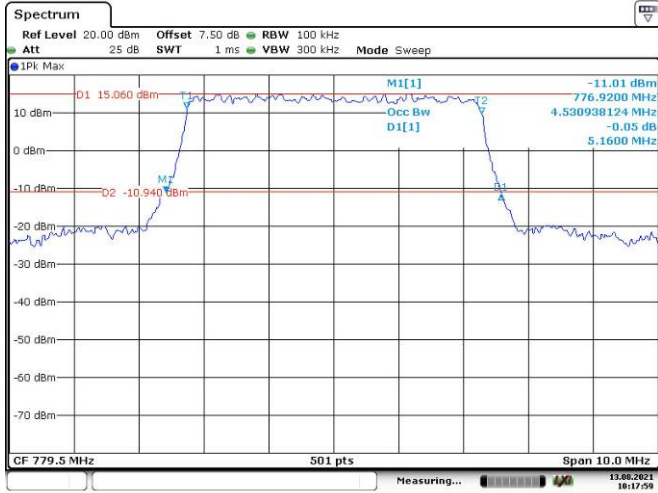

Band 13

5M, QPSK, Low Channel