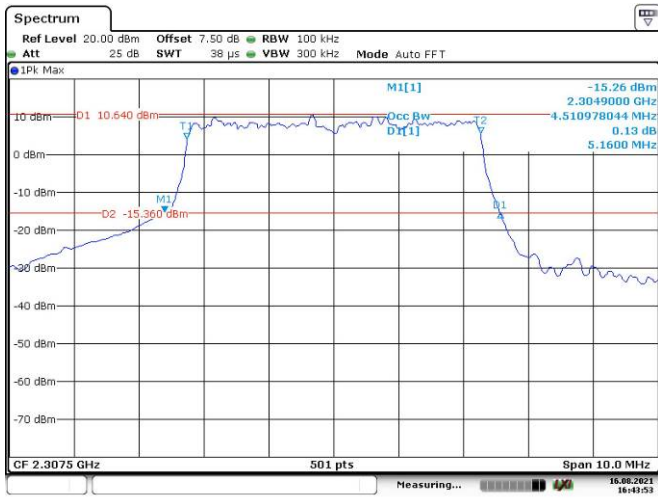

20M, 16QAM, Low Channel

Date: 13.AUG.2021 11:07:39

20M, QPSK, Middle Channel

Date: 13.AUG.2021 11:08:22

20M, 16QAM, Middle Channel

Date: 13.AUG.2021 11:09:07

20M, QPSK, High Channel

Date: 13.AUG.2021 11:09:56

20M, 16QAM, High Channel

Date: 13.AUG.2021 11:10:45

LTE Band 40 Lower:
5M, QPSK, Low Channel

5M, 16QAM, Low Channel

5M, QPSK, Middle Channel

5M, 16QAM, Middle Channel

5M, QPSK, High Channel

5M, 16QAM, High Channel

10M, QPSK, Middle Channel

Date: 16.AUG.2021 16:46:10

10M, 16QAM, Middle Channel

Date: 16.AUG.2021 16:46:44

**LTE Band 40 Upper:
5M, QPSK, Low Channel**

Date: 16.AUG.2021 17:06:17

5M, 16QAM, Low Channel

Date: 16.AUG.2021 17:06:44