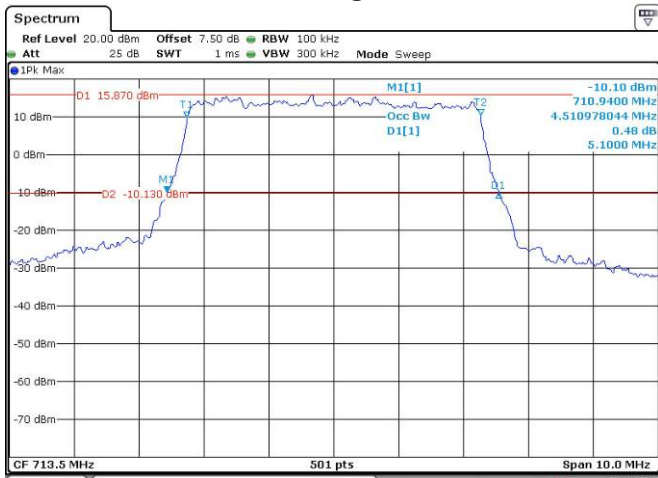

5M, QPSK, High Channel

Date: 13.AUG.2021 10:13:02