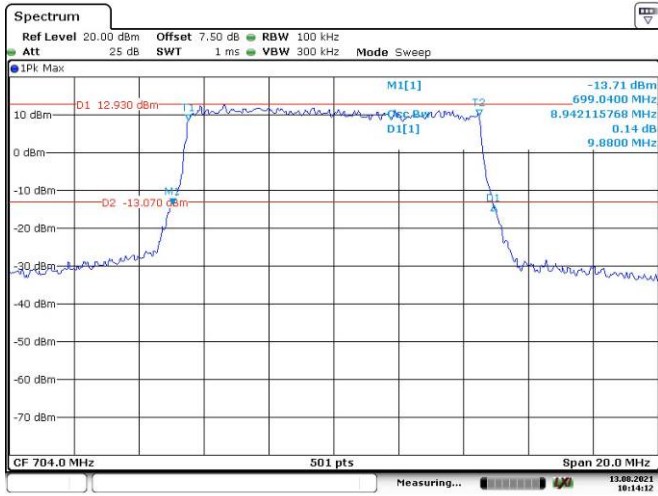

5M, QPSK, High Channel

Date: 13.AUG.2021 10:13:02

5M, 16QAM, High Channel

Date: 13.AUG.2021 10:13:35

10M, QPSK, Low Channel

Date: 13.AUG.2021 10:14:13

10M, 16QAM, Low Channel

Date: 13.AUG.2021 10:14:50