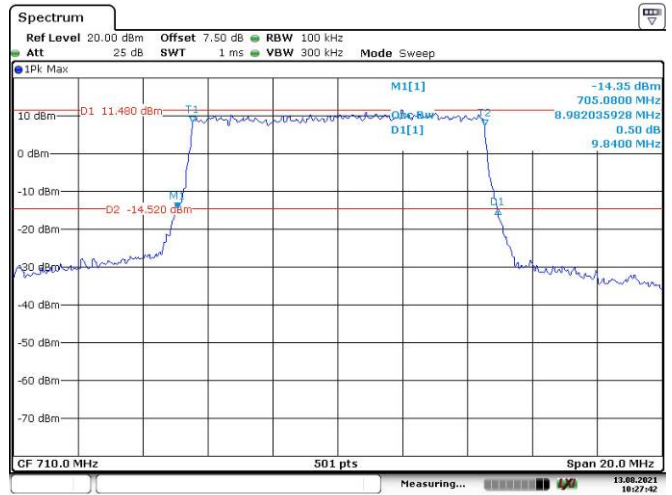

10M, QPSK, Low Channel

10M, 16QAM, Low Channel

10M, QPSK, Middle Channel

10M, 16QAM, Middle Channel

10M, QPSK, High Channel

10M, 16QAM, High Channel

LTE Band 26:

1.4M, QPSK, Low Channel