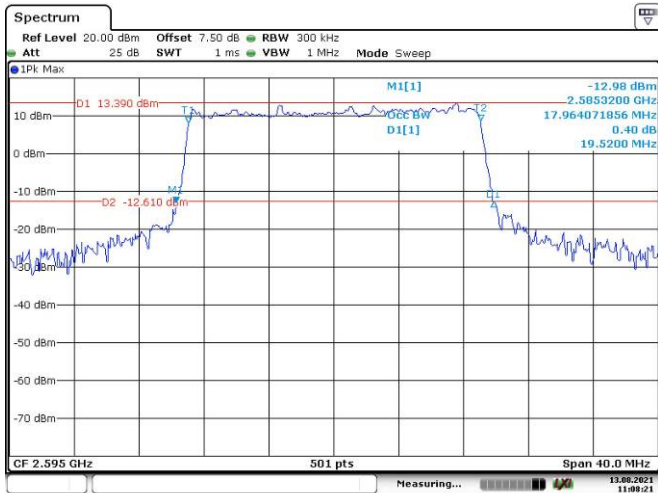

15M, 16QAM, Middle Channel

Date: 13.AUG.2021 11:04:28

15M, QPSK, High Channel

Date: 13.AUG.2021 11:05:17

15M, 16QAM, High Channel

Date: 13.AUG.2021 11:05:53

20M, QPSK, Low Channel

Date: 13.AUG.2021 11:06:45

20M, 16QAM, Low Channel

Date: 13.AUG.2021 11:07:39

20M, QPSK, Middle Channel

Date: 13.AUG.2021 11:08:22

20M, 16QAM, Middle Channel

Date: 13.AUG.2021 11:09:07

20M, QPSK, High Channel

Date: 13.AUG.2021 11:09:56