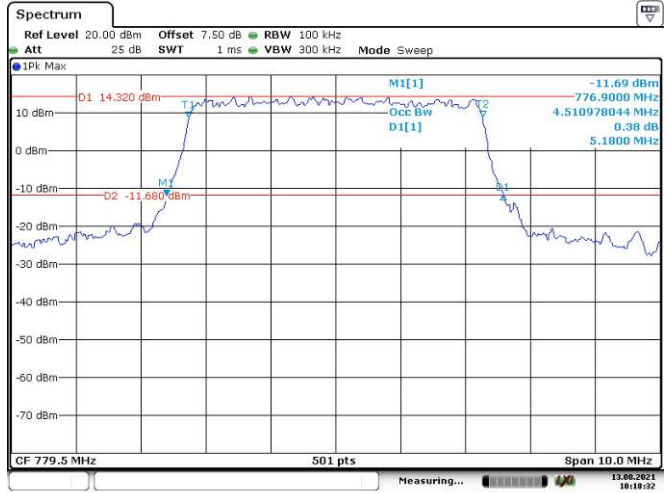

5M, 16QAM, Low Channel