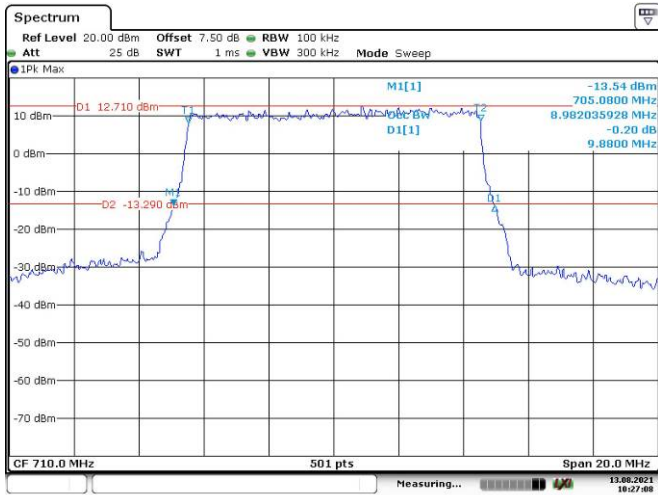

10M, QPSK, Low Channel

10M, 16QAM, Low Channel

10M, QPSK, Middle Channel

10M, 16QAM, Middle Channel

10M, QPSK, High Channel

10M, 16QAM, High Channel

LTE Band 26:

1.4M, QPSK, Low Channel