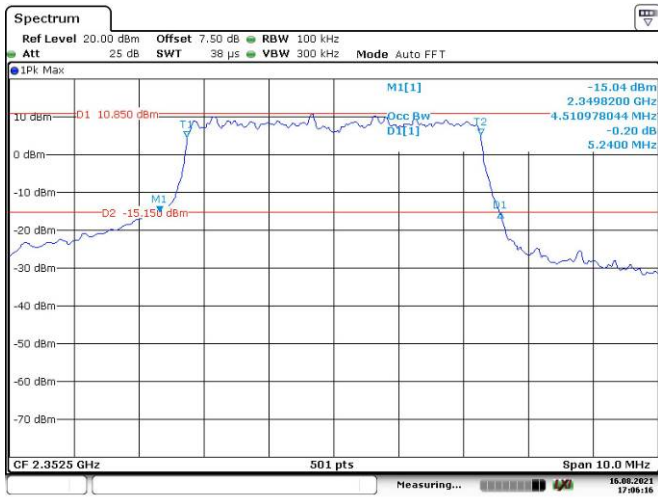

20M, 16QAM, High Channel

Date: 13.AUG.2021 11:10:45

LTE Band 40 Lower:
5M, QPSK, Low Channel

5M, 16QAM, Low Channel

5M, QPSK, Middle Channel

5M, 16QAM, Middle Channel

5M, QPSK, High Channel

5M, 16QAM, High Channel

10M, QPSK, Middle Channel

Date: 16.AUG.2021 16:46:10

10M, 16QAM, Middle Channel

Date: 16.AUG.2021 16:46:44

**LTE Band 40 Upper:
5M, QPSK, Low Channel**

Date: 16.AUG.2021 17:06:17

5M, 16QAM, Low Channel

Date: 16.AUG.2021 17:06:44