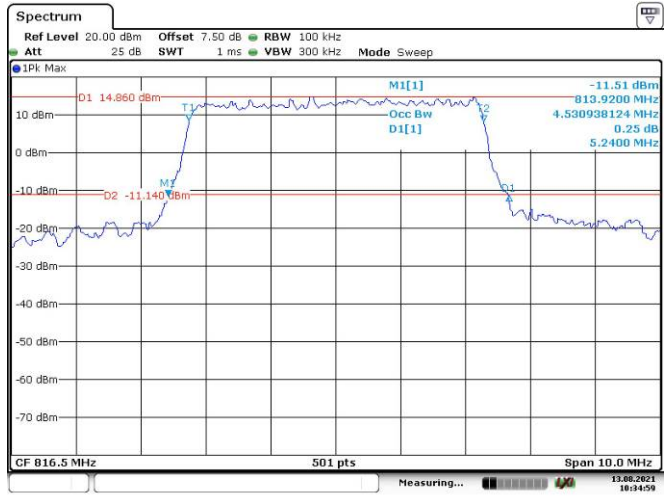

5M, 16QAM, Low Channel