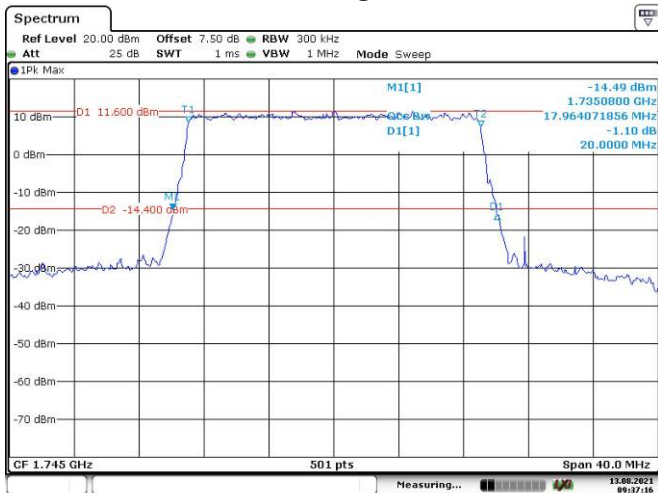

Date: 13.AUG.2021 09:34:15

20M, QPSK, Low Channel

Date: 13.AUG.2021 09:34:51

20M, 16QAM, Low Channel

Date: 13.AUG.2021 09:35:28

20M, QPSK, Middle Channel

Date: 13.AUG.2021 09:36:03

2M, 16QAM, Middle Channel

Date: 13.AUG.2021 09:36:36

20M, QPSK, High Channel

Date: 13.AUG.2021 09:37:16

20M, 16QAM, High Channel

Date: 13.AUG.2021 09:37:46

LTE Band 5:

1.4M, QPSK, Low Channel

Date: 13.AUG.2021 09:38:16