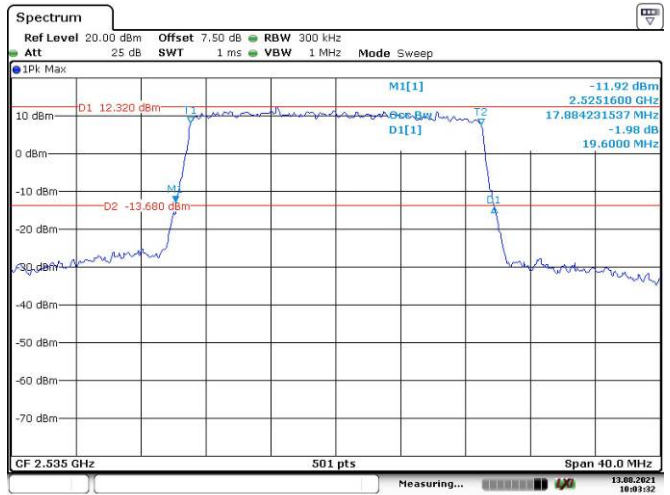

20M, 16QAM, Middle Channel

Date: 13.AUG.2021 10:03:32