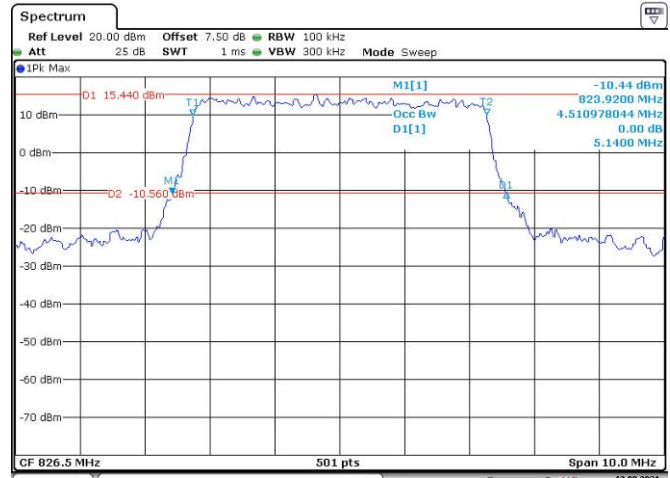

5M, 16QAM, Low Channel

Date: 13.AUG.2021 09:44:00