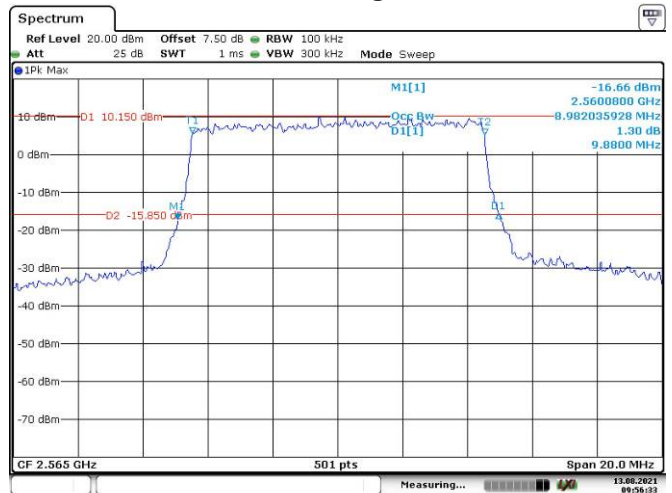

Date: 13.AUG.2021 09:53:54

10M, QPSK, Middle Channel

Date: 13.AUG.2021 09:54:41

10M, 16QAM, Middle Channel

Date: 13.AUG.2021 09:55:18

10M, QPSK, High Channel

Date: 13.AUG.2021 09:55:48

10M, 16QAM, High Channel