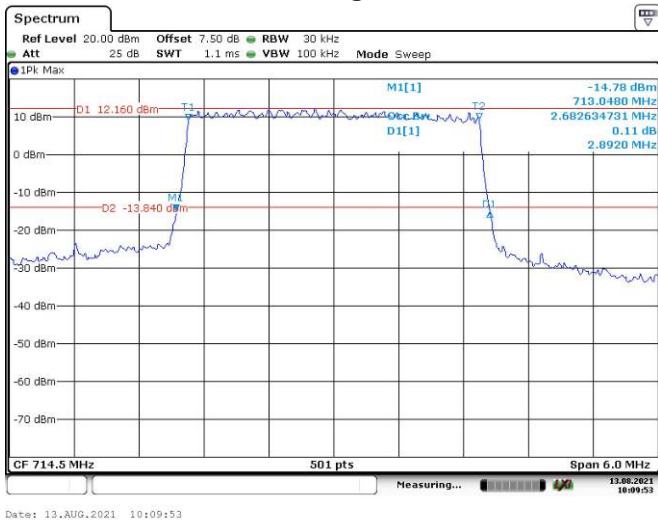

3M, QPSK, High Channel