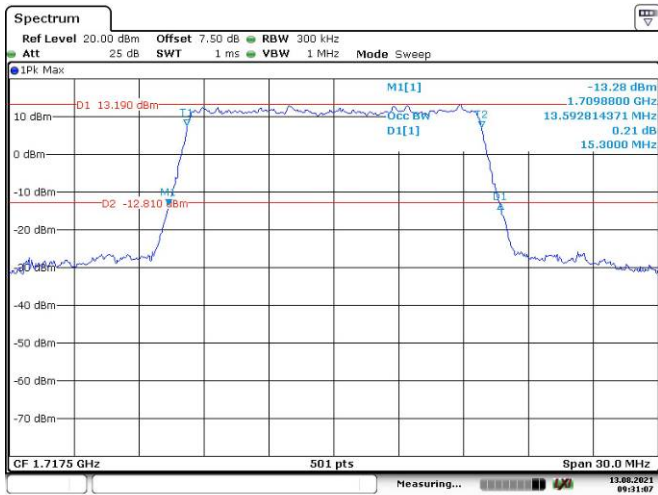

Date: 13.AUG.2021 09:29:09

10M, QPSK, High Channel

Date: 13.AUG.2021 09:29:50

10M, 16QAM, High Channel

Date: 13.AUG.2021 09:30:25

15M, QPSK, Low Channel

Date: 13.AUG.2021 09:31:08

15M, 16QAM, Low Channel