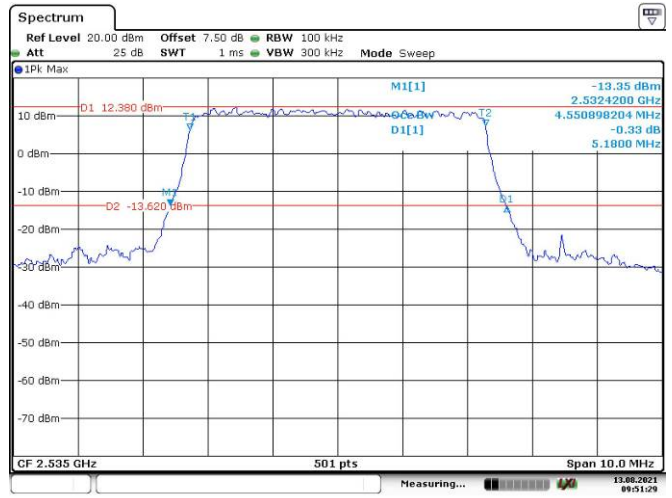

LTE Band 7:

5M, QPSK, Low Channel

Date: 13.AUG.2021 09:49:59

5M, 16QAM, Low Channel

Date: 13.AUG.2021 09:50:29

5M, QPSK, Middle Channel

Date: 13.AUG.2021 09:50:59

5M, 16QAM, Middle Channel