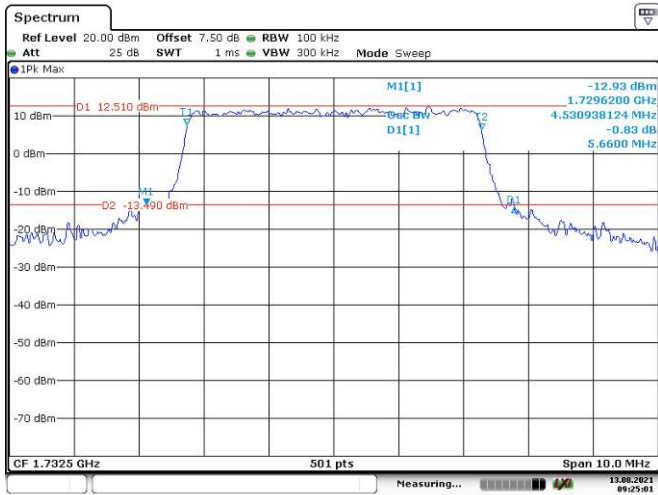

5M, QPSK, Middle Channel

Date: 13.AUG.2021 09:25:02