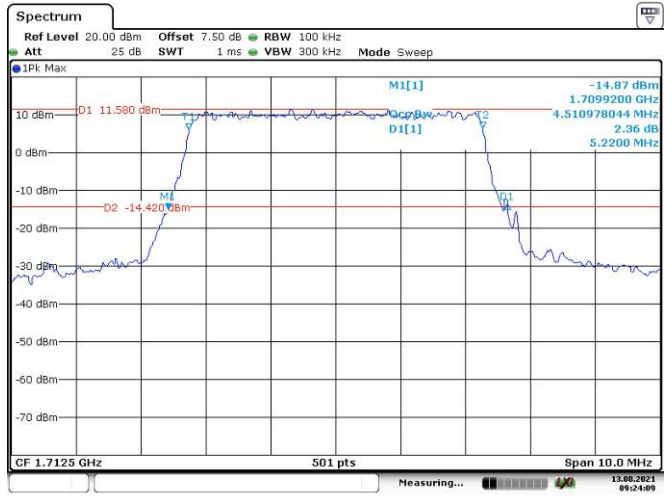

Date: 13.AUG.2021 09:21:51

3M, QPSK, High Channel

Date: 13.AUG.2021 09:22:24

3M, 16QAM, High Channel

Date: 13.AUG.2021 09:22:55

5M, QPSK, Low Channel

Date: 13.AUG.2021 09:23:32

5M, 16QAM, Low Channel