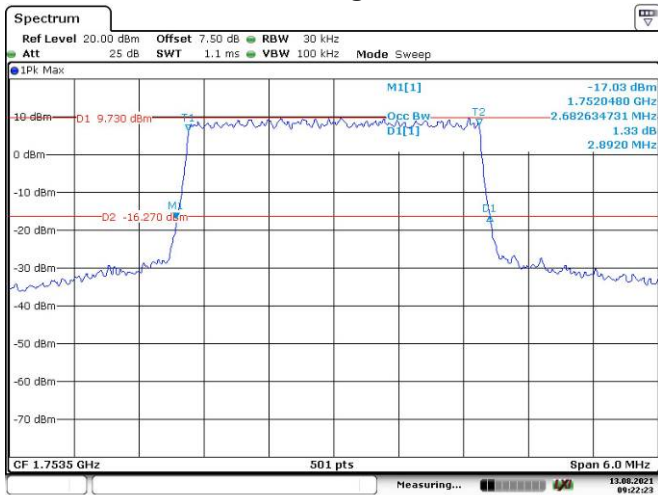

3M, QPSK, High Channel

Date: 13.AUG.2021 09:22:24