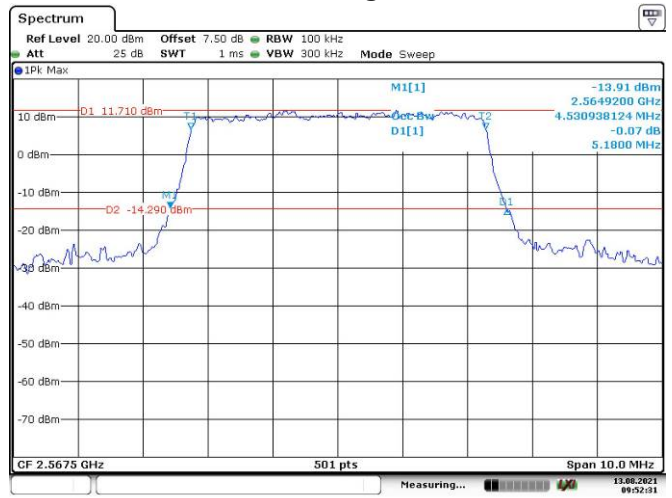

5M, 16QAM, High Channel

Date: 13.AUG.2021 09:52:32