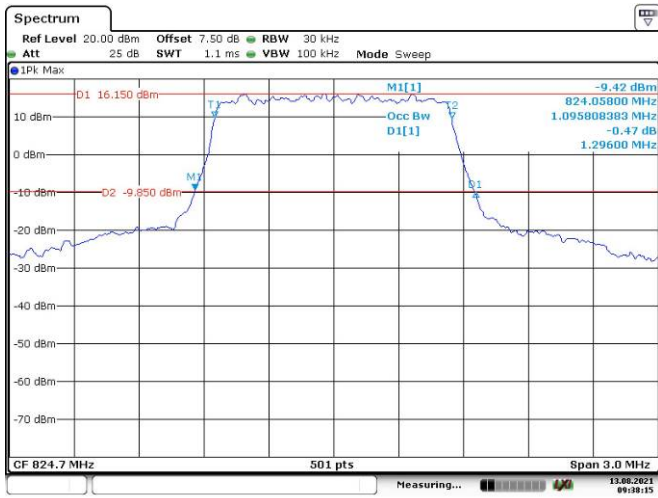

Date: 13.AUG.2021 09:36:36

20M, QPSK, High Channel

Date: 13.AUG.2021 09:37:16

20M, 16QAM, High Channel

Date: 13.AUG.2021 09:37:46

LTE Band 5:

1.4M, QPSK, Low Channel

Date: 13.AUG.2021 09:38:16

1.4M, 16QAM, Low Channel

Date: 13.AUG.2021 09:38:42

1.4M, QPSK, Middle Channel

Date: 13.AUG.2021 09:39:03

1.4M, 16QAM, Middle Channel

Date: 13.AUG.2021 09:39:26

1.4M, QPSK, High Channel

Date: 13.AUG.2021 09:39:47