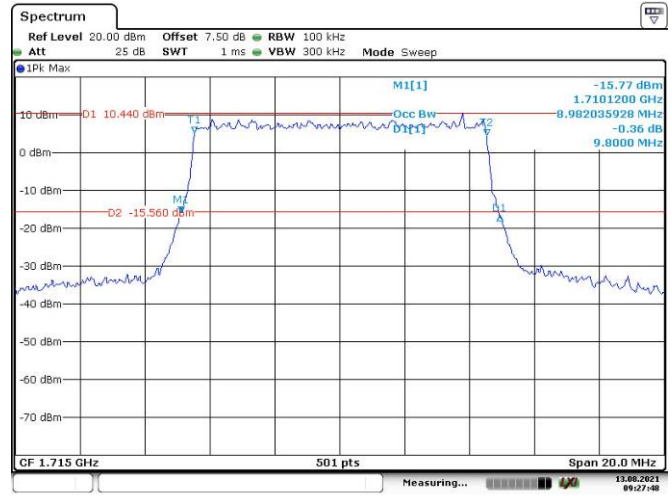

10M, 16QAM, Low Channel

Date: 13.AUG.2021 09:27:49