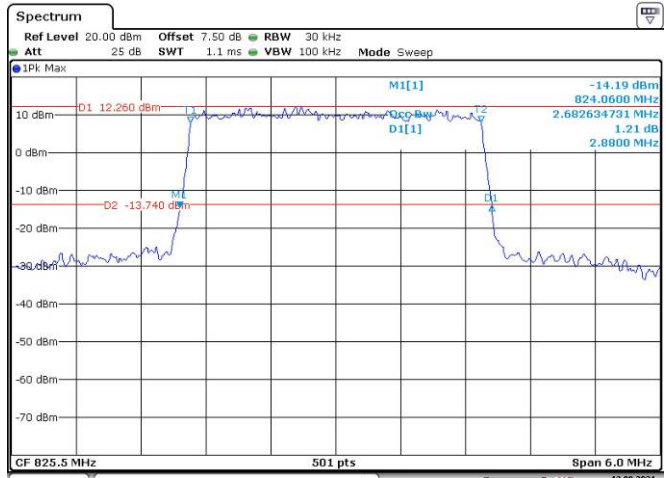

1.4M, 16QAM, High Channel

Date: 13.AUG.2021 09:40:07

3M, QPSK, Low Channel

3M, 16QAM, Low Channel

3M, QPSK, Middle Channel

3M, 16QAM, Middle Channel

3M, QPSK, High Channel

3M, 16QAM, High Channel