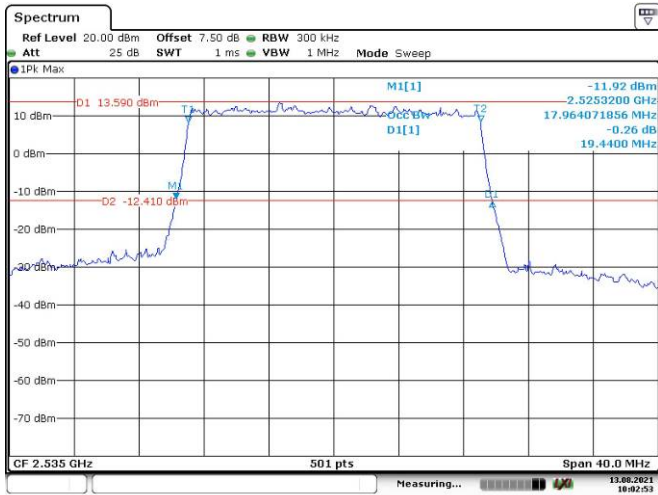

20M, QPSK, Middle Channel

Date: 13.AUG.2021 10:02:54