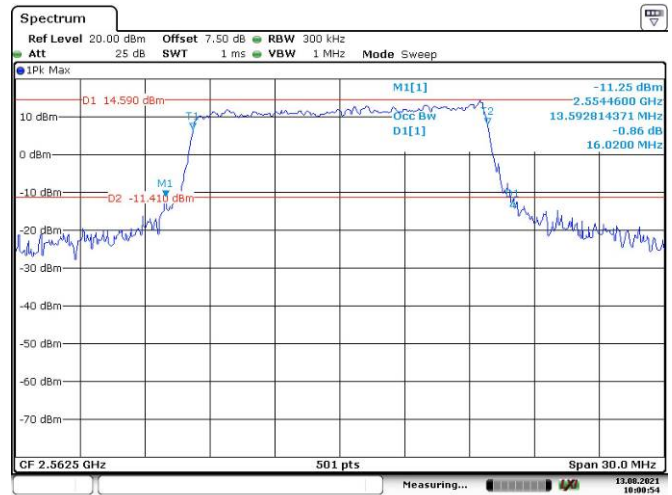

15M, 16QAM, High Channel

Date: 13.AUG.2021 10:00:54