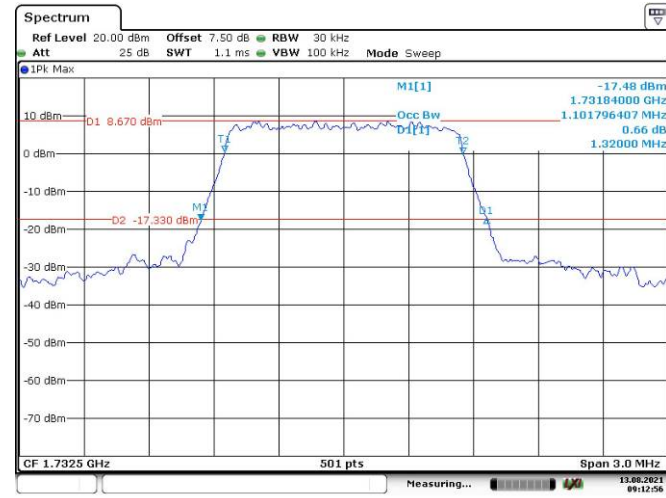

1.4M, 16QAM, Middle Channel

Date: 13.AUG.2021 09:12:57