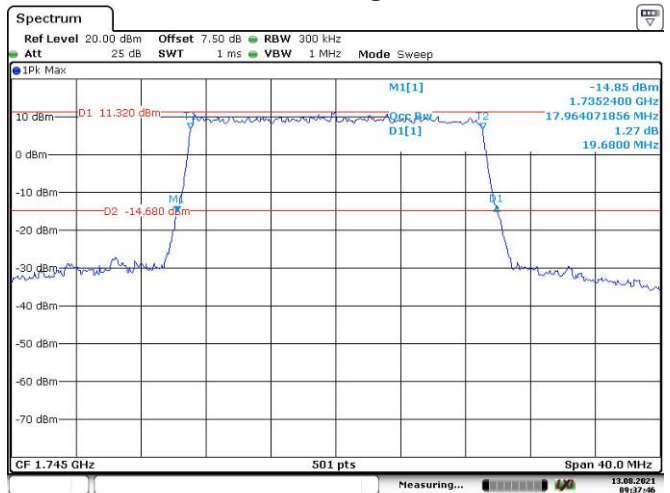

Date: 13.AUG.2021 09:34:15

20M, QPSK, Low Channel

Date: 13.AUG.2021 09:34:51

20M, 16QAM, Low Channel

Date: 13.AUG.2021 09:35:28

20M, QPSK, Middle Channel

Date: 13.AUG.2021 09:36:03

2M, 16QAM, Middle Channel

Date: 13.AUG.2021 09:36:36

20M, QPSK, High Channel

Date: 13.AUG.2021 09:37:16

20M, 16QAM, High Channel

Date: 13.AUG.2021 09:37:46

LTE Band 5:

1.4M, QPSK, Low Channel

Date: 13.AUG.2021 09:38:16