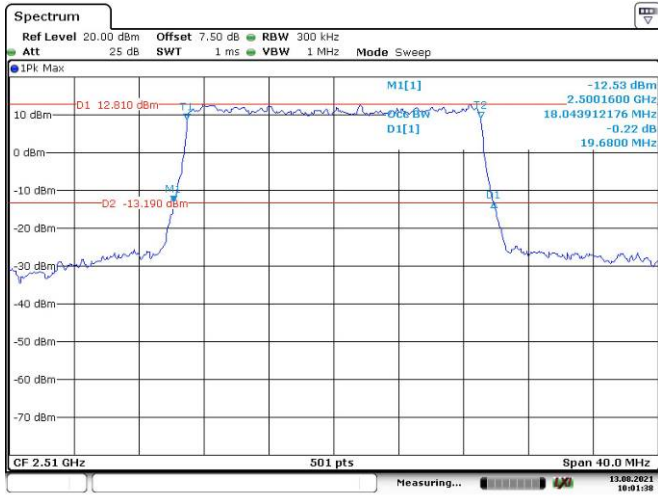

Date: 13.AUG.2021 09:59:06

15M, QPSK, High Channel

Date: 13.AUG.2021 10:00:01

15M, 16QAM, High Channel

Date: 13.AUG.2021 10:00:54

20M, QPSK, Low Channel

Date: 13.AUG.2021 10:01:39

20M, 16QAM, Low Channel