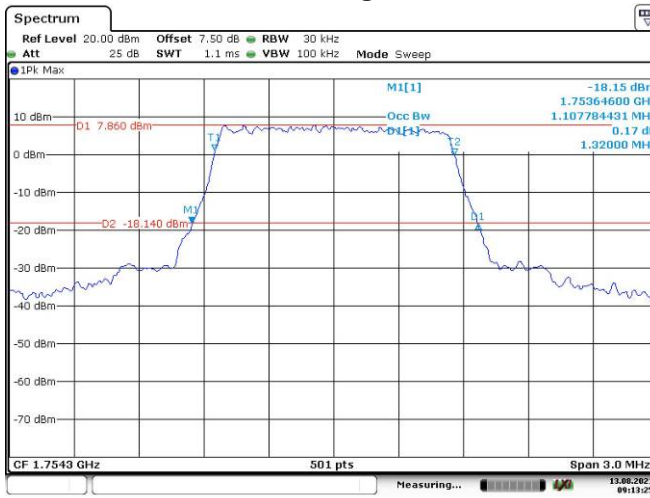

20M, QPSK, High Channel

Date: 13.AUG.2021 08:49:11

20M, 16QAM, High Channel

Date: 13.AUG.2021 08:49:53

LTE Band 4:

1.4M, QPSK, Low Channel

Date: 13.AUG.2021 09:07:50

1.4M, 16QAM, Low Channel

Date: 13.AUG.2021 09:08:17

1.4M, QPSK, Middle Channel

Date: 13.AUG.2021 09:12:28

1.4M, 16QAM, Middle Channel

Date: 13.AUG.2021 09:12:57

1.4M, QPSK, High Channel

Date: 13.AUG.2021 09:13:26

1.4M, 16QAM, High Channel