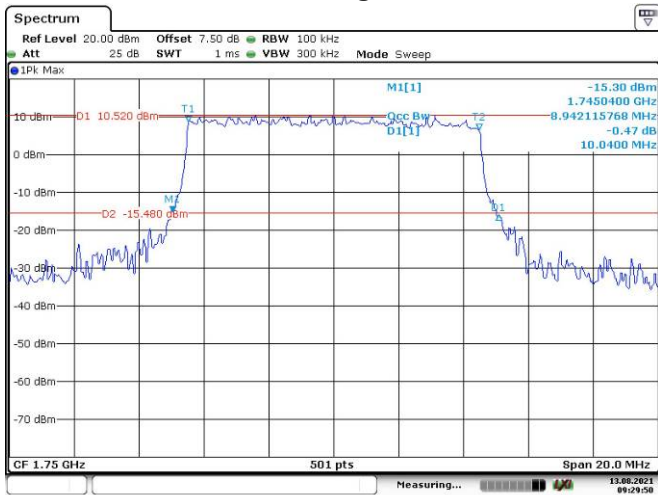

10M, QPSK, High Channel

Date: 13.AUG.2021 09:29:50