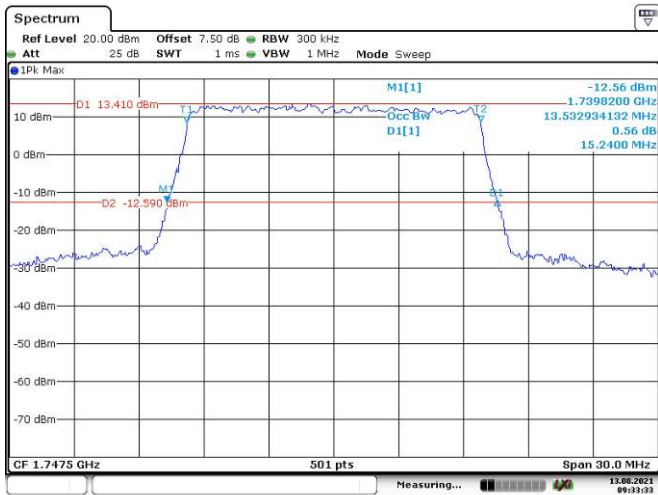

15M, QPSK, High Channel

Date: 13.AUG.2021 09:33:34