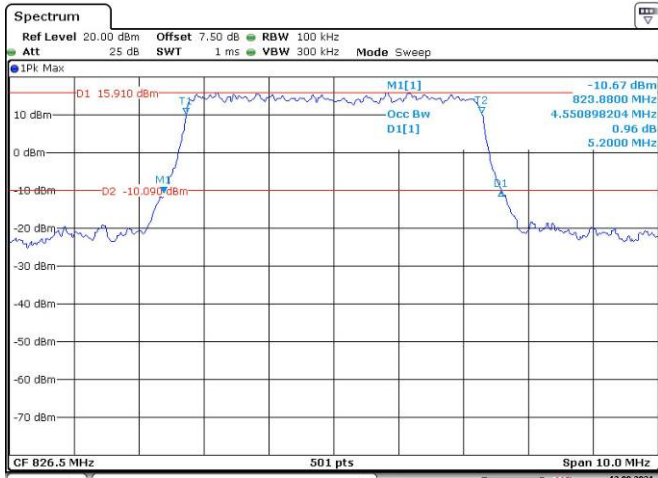

5M, QPSK, Low Channel

Date: 13.AUG.2021 09:43:31