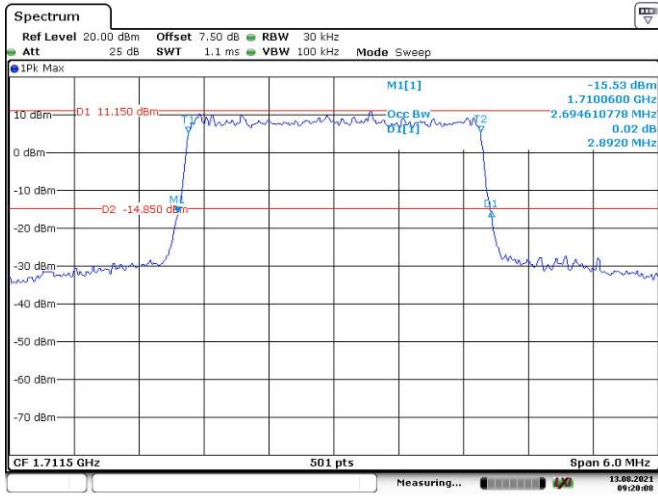

3M, QPSK, Low Channel

Date: 13.AUG.2021 09:20:09