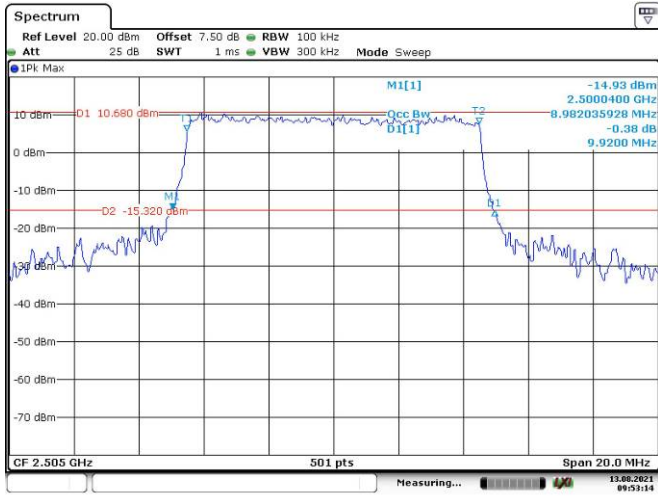

LTE Band 7:

5M, QPSK, Low Channel

Date: 13.AUG.2021 09:49:59

5M, 16QAM, Low Channel

Date: 13.AUG.2021 09:50:29

5M, QPSK, Middle Channel

Date: 13.AUG.2021 09:50:59

5M, 16QAM, Middle Channel

Date: 13.AUG.2021 09:51:29

5M, QPSK, High Channel

Date: 13.AUG.2021 09:52:00

5M, 16QAM, High Channel

Date: 13.AUG.2021 09:52:32

10M, QPSK, Low Channel

Date: 13.AUG.2021 09:53:15

10M, 16QAM, Low Channel