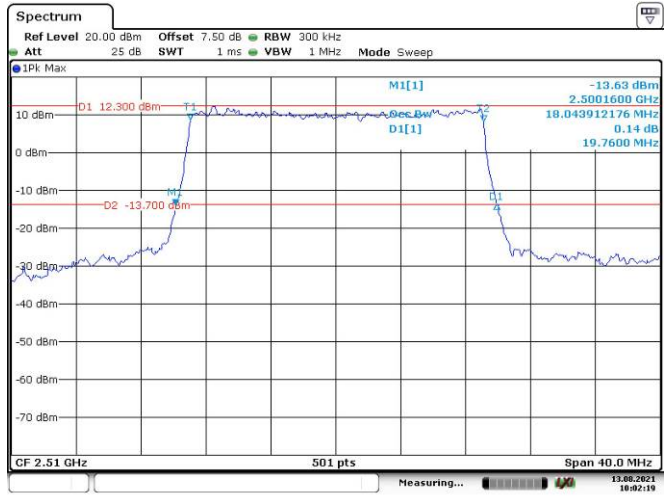

Date: 13.AUG.2021 09:59:06

15M, QPSK, High Channel

Date: 13.AUG.2021 10:00:01

15M, 16QAM, High Channel

Date: 13.AUG.2021 10:00:54

20M, QPSK, Low Channel

Date: 13.AUG.2021 10:01:39

20M, 16QAM, Low Channel