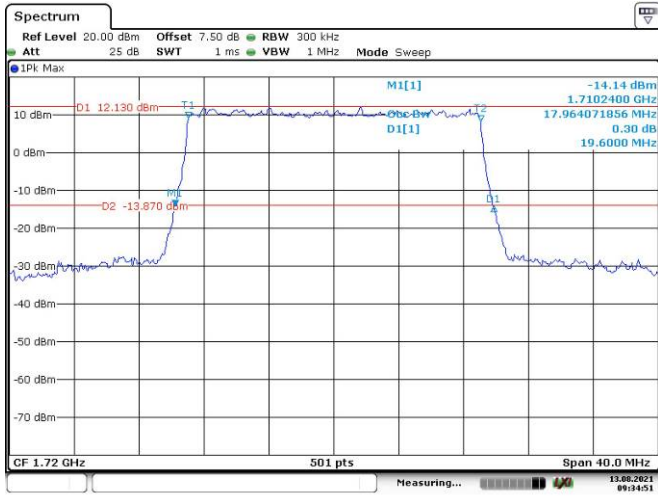

20M, QPSK, Low Channel

Date: 13.AUG.2021 09:34:51