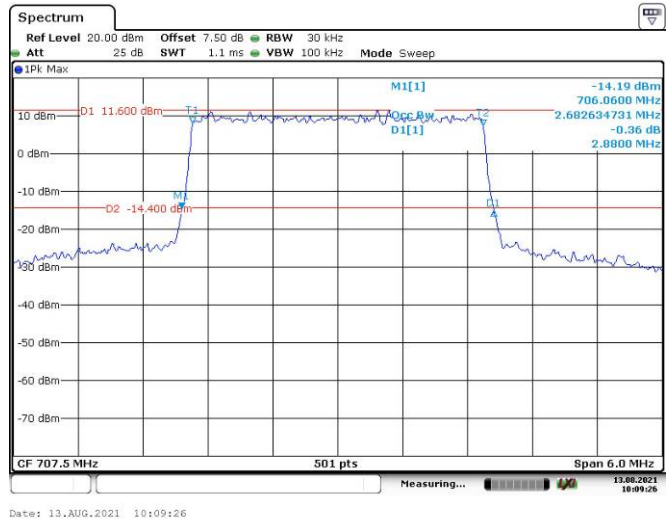

3M, 16QAM, Middle Channel