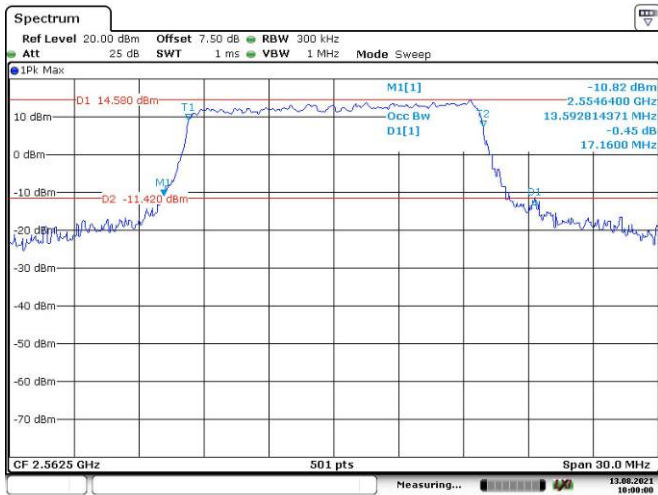

15M, QPSK, High Channel

Date: 13.AUG.2021 10:00:01