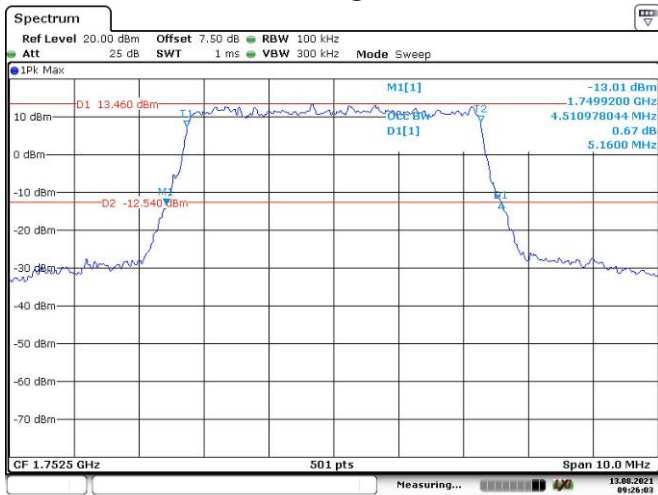

Date: 13.AUG.2021 09:24:10

5M, QPSK, Middle Channel

Date: 13.AUG.2021 09:25:02

5M, 16QAM, Middle Channel

Date: 13.AUG.2021 09:25:37

5M, QPSK, High Channel

Date: 13.AUG.2021 09:26:04

5M, 16QAM, High Channel