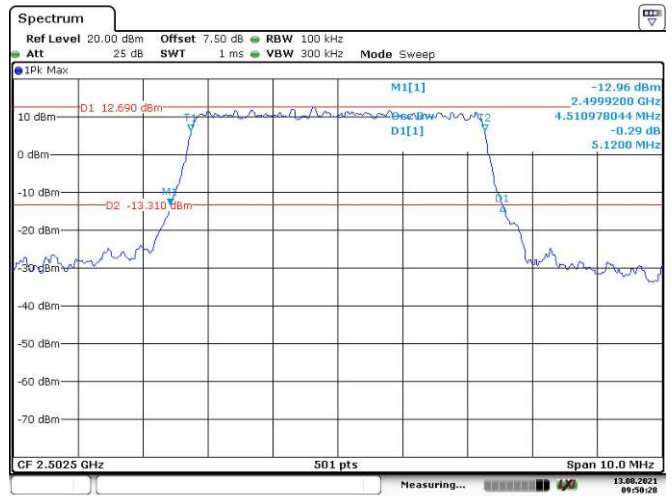

10M, QPSK, Middle Channel

Date: 13.AUG.2021 09:47:44

10M, 16QAM, Middle Channel

Date: 13.AUG.2021 09:48:16

10M, QPSK, High Channel

Date: 13.AUG.2021 09:48:55

10M, 16QAM, High Channel

Date: 13.AUG.2021 09:49:26

LTE Band 7:

5M, QPSK, Low Channel

Date: 13.AUG.2021 09:49:59

5M, 16QAM, Low Channel

Date: 13.AUG.2021 09:50:29

5M, QPSK, Middle Channel

Date: 13.AUG.2021 09:50:59

5M, 16QAM, Middle Channel