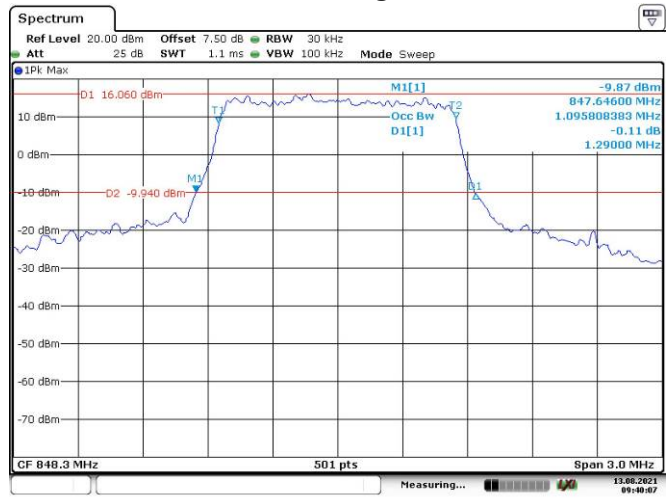

1.4M, 16QAM, High Channel

Date: 13.AUG.2021 09:40:07