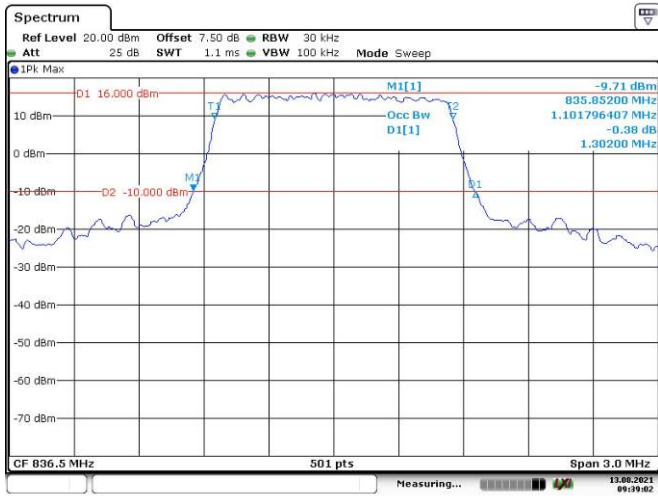

Date: 13.AUG.2021 09:36:36

20M, QPSK, High Channel

Date: 13.AUG.2021 09:37:16

20M, 16QAM, High Channel

Date: 13.AUG.2021 09:37:46

LTE Band 5:

1.4M, QPSK, Low Channel

Date: 13.AUG.2021 09:38:16

1.4M, 16QAM, Low Channel

Date: 13.AUG.2021 09:38:42

1.4M, QPSK, Middle Channel

Date: 13.AUG.2021 09:39:03

1.4M, 16QAM, Middle Channel

Date: 13.AUG.2021 09:39:26

1.4M, QPSK, High Channel

Date: 13.AUG.2021 09:39:47