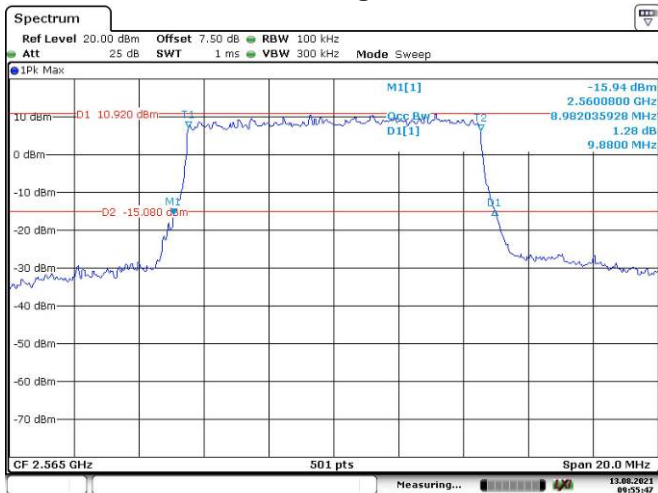

Date: 13.AUG.2021 09:53:54

10M, QPSK, Middle Channel

Date: 13.AUG.2021 09:54:41

10M, 16QAM, Middle Channel

Date: 13.AUG.2021 09:55:18

10M, QPSK, High Channel

Date: 13.AUG.2021 09:55:48

10M, 16QAM, High Channel