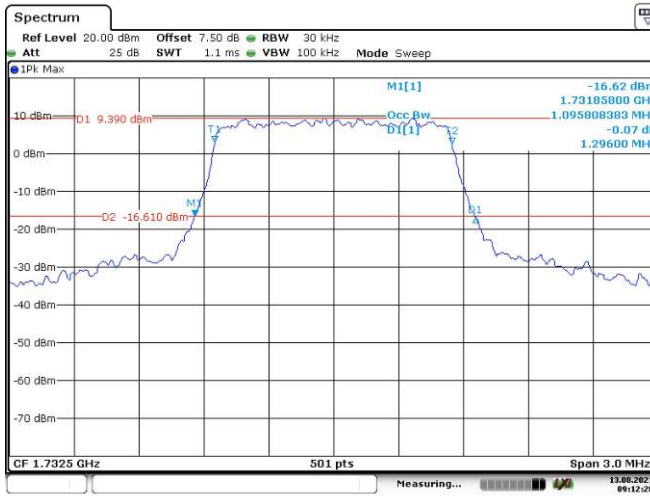

1.4M, QPSK, Middle Channel

Date: 13.AUG.2021 09:12:28