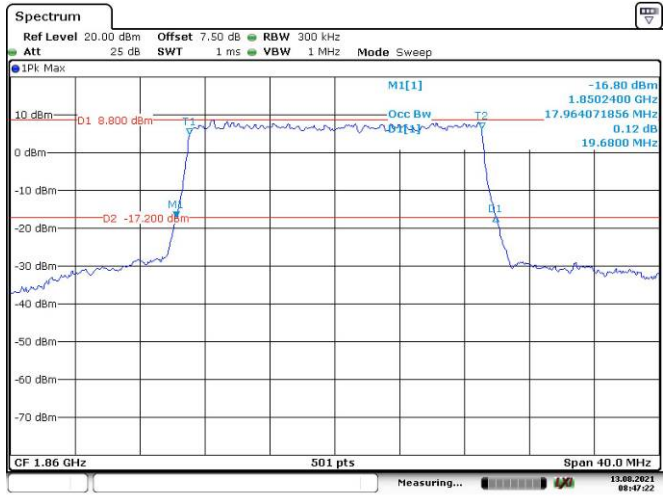

20M, 16QAM, Low Channel

Date: 13.AUG.2021 08:47:23