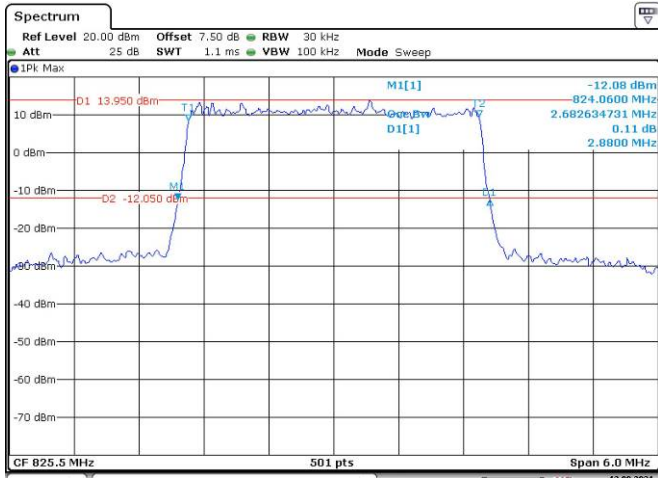

3M, QPSK, Low Channel