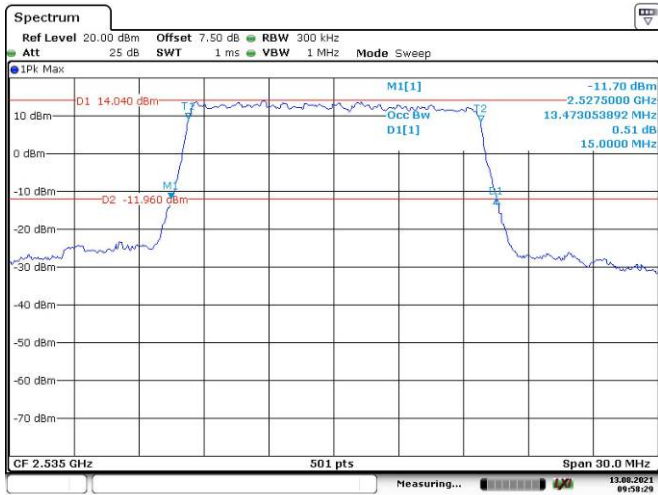

Date: 13.AUG.2021 09:56:34

15M, QPSK, Low Channel

Date: 13.AUG.2021 09:57:15

15M, 16QAM, Low Channel

Date: 13.AUG.2021 09:57:48

15M, QPSK, Middle Channel

Date: 13.AUG.2021 09:58:30

15M, 16QAM, Middle Channel