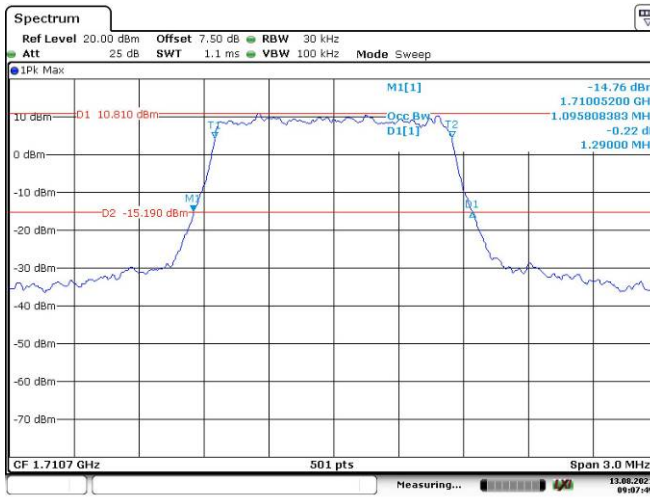

20M, QPSK, High Channel

Date: 13.AUG.2021 08:49:11

20M, 16QAM, High Channel

Date: 13.AUG.2021 08:49:53

LTE Band 4:

1.4M, QPSK, Low Channel

Date: 13.AUG.2021 09:07:50

1.4M, 16QAM, Low Channel