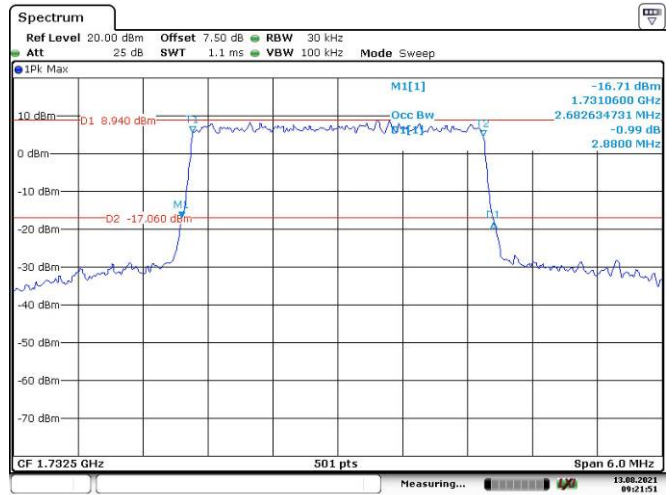

Date: 13.AUG.2021 09:13:38

3M, QPSK, Low Channel

Date: 13.AUG.2021 09:20:09

3M, 16QAM, Low Channel

Date: 13.AUG.2021 09:20:44

3M, QPSK, Middle Channel

Date: 13.AUG.2021 09:21:19

3M, 16QAM, Middle Channel