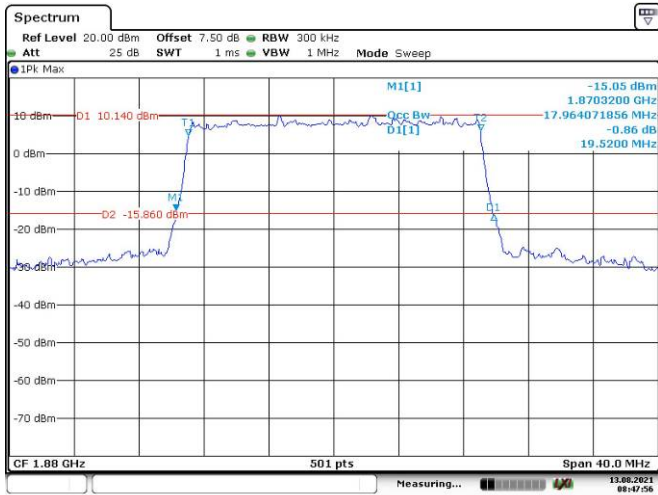

20M, QPSK, Middle Channel

Date: 13.AUG.2021 08:47:57