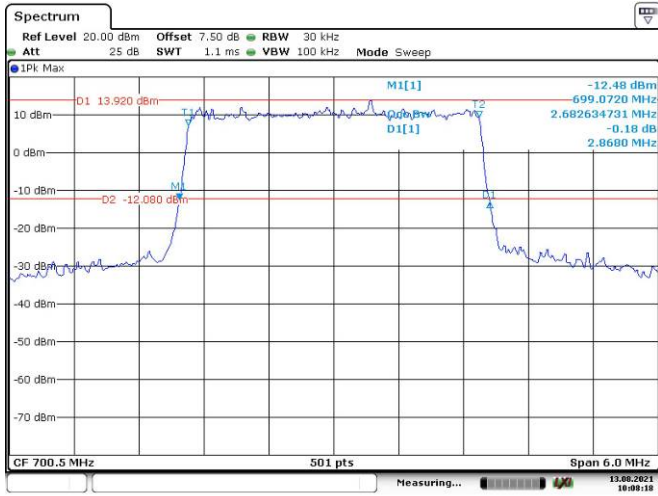

Date: 13.AUG.2021 10:04:53

LTE Band 12:

1.4M, QPSK, Low Channel

Date: 13.AUG.2021 10:05:28

1.4M, 16QAM, Low Channel

Date: 13.AUG.2021 10:05:57

1.4M, QPSK, Middle Channel

Date: 13.AUG.2021 10:06:29

1.4M, 16QAM, Middle Channel

Date: 13.AUG.2021 10:06:55

1.4M, QPSK, High Channel

Date: 13.AUG.2021 10:07:21

1.4M, 16QAM, High Channel

Date: 13.AUG.2021 10:07:47

3M, QPSK, Low Channel

3M, 16QAM, Low Channel