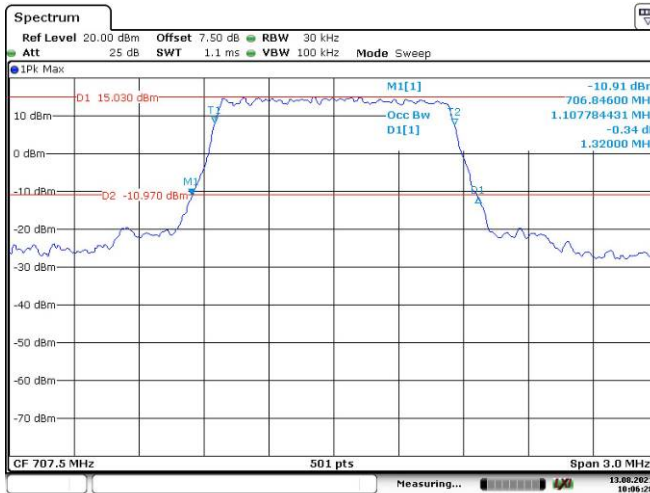

Date: 13.AUG.2021 10:04:53

LTE Band 12:

1.4M, QPSK, Low Channel

Date: 13.AUG.2021 10:05:28

1.4M, 16QAM, Low Channel

Date: 13.AUG.2021 10:05:57

1.4M, QPSK, Middle Channel

Date: 13.AUG.2021 10:06:29

1.4M, 16QAM, Middle Channel

Date: 13.AUG.2021 10:06:55

1.4M, QPSK, High Channel

Date: 13.AUG.2021 10:07:21

1.4M, 16QAM, High Channel

Date: 13.AUG.2021 10:07:47

3M, QPSK, Low Channel

3M, 16QAM, Low Channel