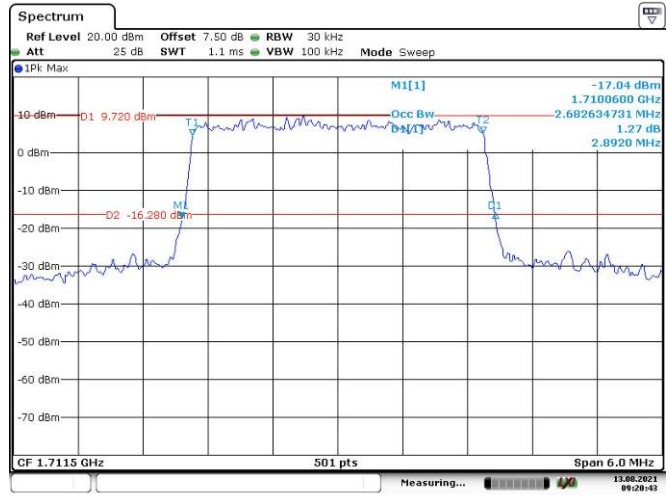

3M, 16QAM, Low Channel

Date: 13.AUG.2021 09:20:44