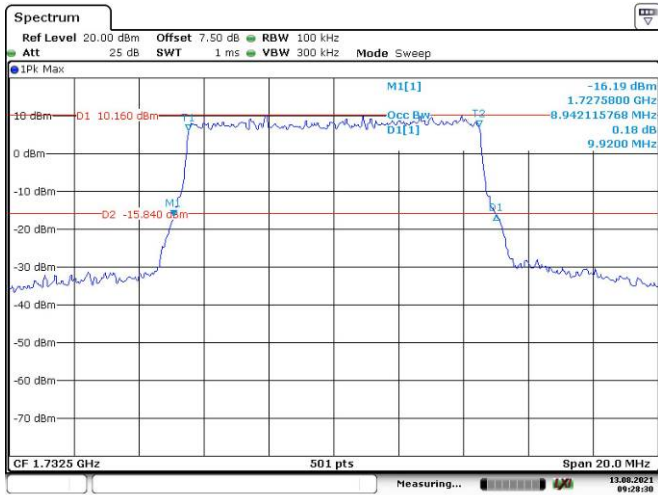

Date: 13.AUG.2021 09:26:36

10M, QPSK, Low Channel

Date: 13.AUG.2021 09:27:09

10M, 16QAM, Low Channel

Date: 13.AUG.2021 09:27:49

10M, QPSK, Middle Channel

Date: 13.AUG.2021 09:28:31

10M, 16QAM, Middle Channel