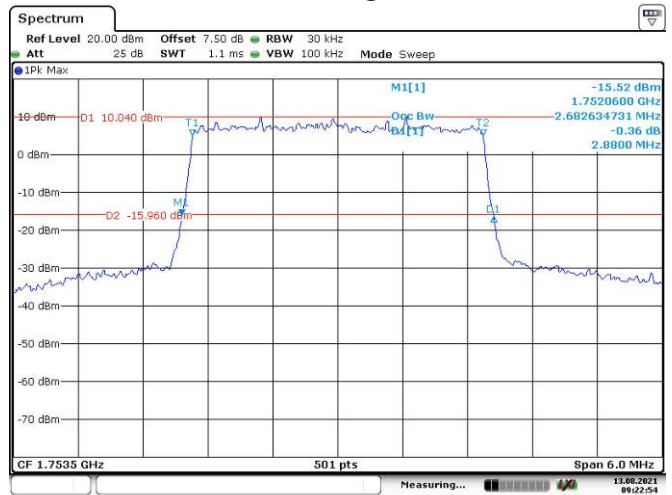

3M, 16QAM, High Channel

Date: 13.AUG.2021 09:22:55