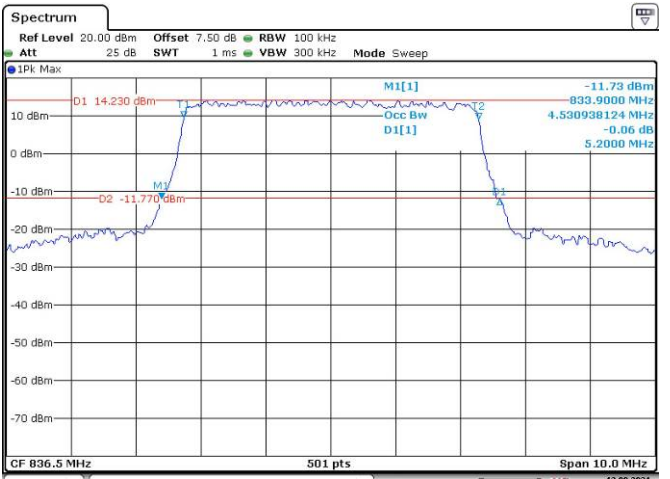

5M, QPSK, Low Channel

Date: 13.AUG.2021 09:43:31

5M, 16QAM, Low Channel

Date: 13.AUG.2021 09:44:00

5M, QPSK, Middle Channel

Date: 13.AUG.2021 09:44:30

5M, 16QAM, Middle Channel

Date: 13.AUG.2021 09:44:54