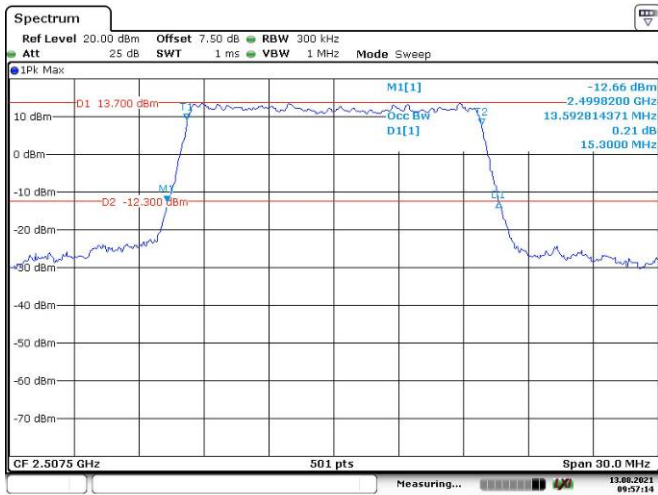

15M, QPSK, Low Channel

Date: 13.AUG.2021 09:57:15