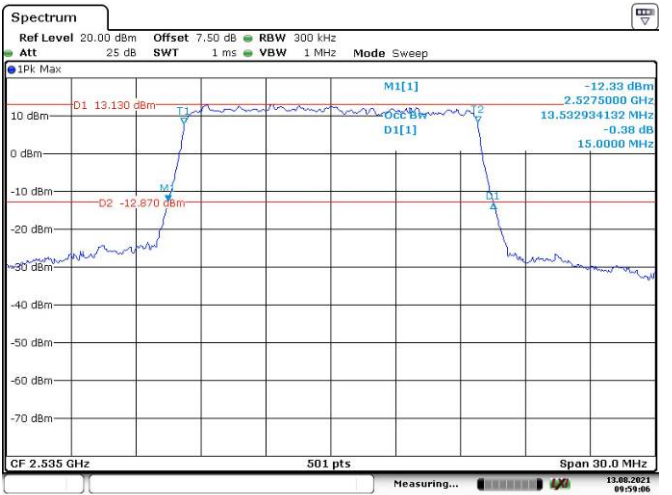

Date: 13.AUG.2021 09:56:34

15M, QPSK, Low Channel

Date: 13.AUG.2021 09:57:15

15M, 16QAM, Low Channel

Date: 13.AUG.2021 09:57:48

15M, QPSK, Middle Channel

Date: 13.AUG.2021 09:58:30

15M, 16QAM, Middle Channel