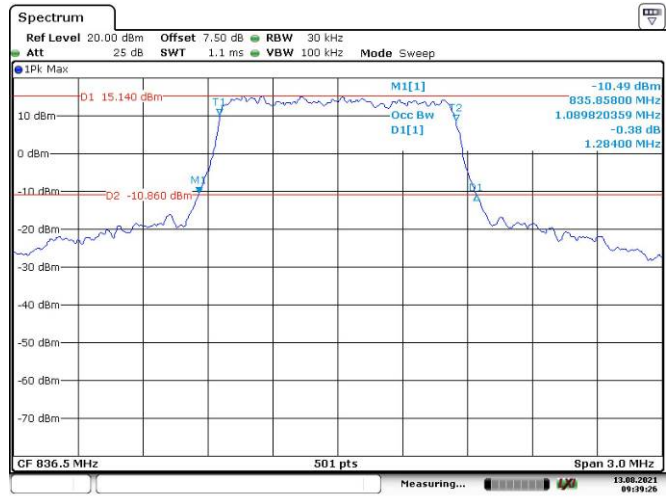

Date: 13.AUG.2021 09:36:36

20M, QPSK, High Channel

Date: 13.AUG.2021 09:37:16

20M, 16QAM, High Channel

Date: 13.AUG.2021 09:37:46

LTE Band 5:

1.4M, QPSK, Low Channel

Date: 13.AUG.2021 09:38:16

1.4M, 16QAM, Low Channel

Date: 13.AUG.2021 09:38:42

1.4M, QPSK, Middle Channel

Date: 13.AUG.2021 09:39:03

1.4M, 16QAM, Middle Channel

Date: 13.AUG.2021 09:39:26

1.4M, QPSK, High Channel

Date: 13.AUG.2021 09:39:47