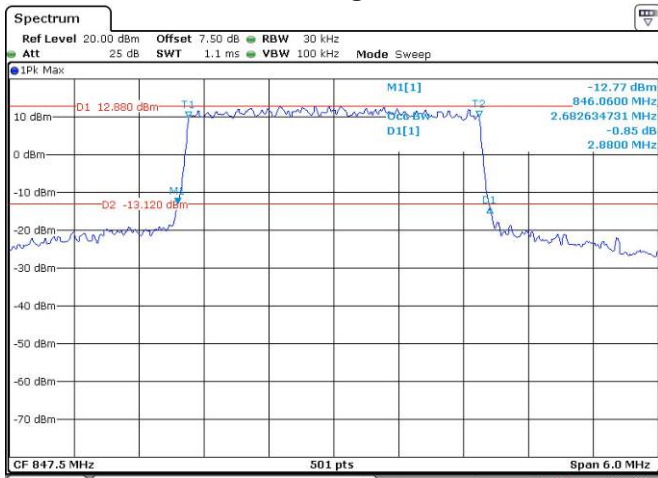

1.4M, 16QAM, High Channel

Date: 13.AUG.2021 09:40:07

3M, QPSK, Low Channel

3M, 16QAM, Low Channel

3M, QPSK, Middle Channel

3M, 16QAM, Middle Channel

3M, QPSK, High Channel

3M, 16QAM, High Channel