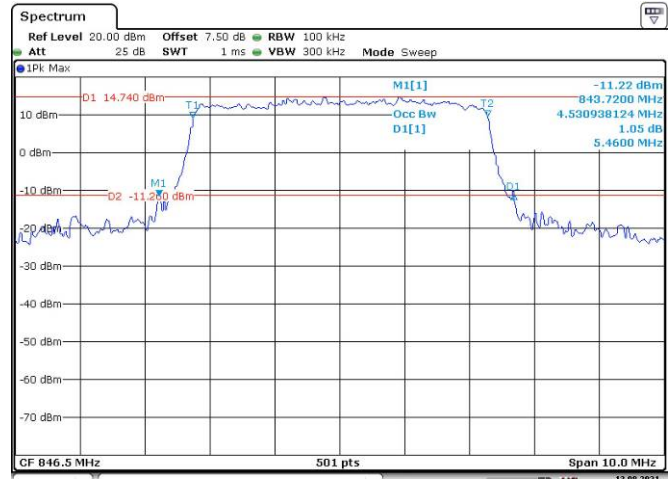

5M, QPSK, Low Channel

Date: 13.AUG.2021 09:43:31

5M, 16QAM, Low Channel

Date: 13.AUG.2021 09:44:00

5M, QPSK, Middle Channel

Date: 13.AUG.2021 09:44:30

5M, 16QAM, Middle Channel

Date: 13.AUG.2021 09:44:54

5M, QPSK, High Channel

Date: 13.AUG.2021 09:45:27

5M, 16QAM, High Channel

Date: 13.AUG.2021 09:45:56

10M, QPSK, Low Channel

Date: 13.AUG.2021 09:46:37

10M, 16QAM, Low Channel

Date: 13.AUG.2021 09:47:09