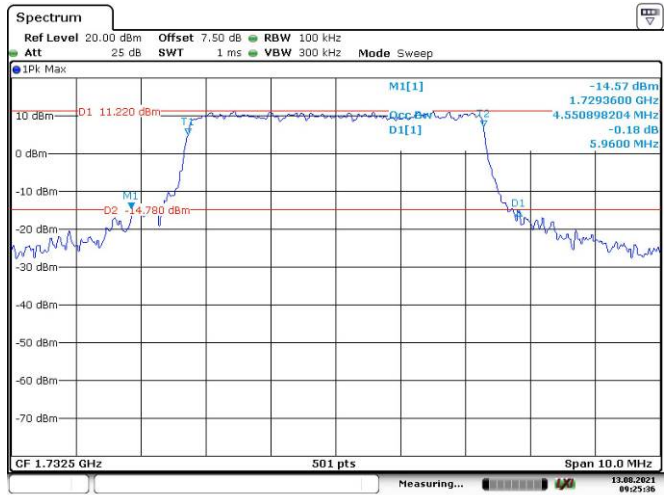

5M, 16QAM, Middle Channel

Date: 13.AUG.2021 09:25:37