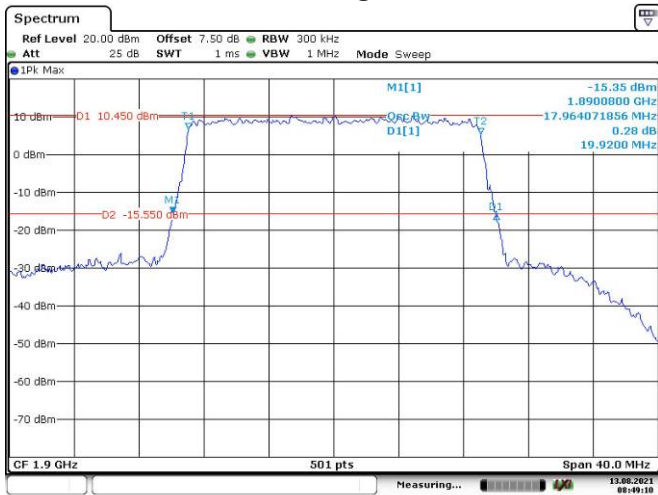

20M, QPSK, High Channel

Date: 13.AUG.2021 08:49:11

20M, 16QAM, High Channel

Date: 13.AUG.2021 08:49:53

LTE Band 4:

1.4M, QPSK, Low Channel

Date: 13.AUG.2021 09:07:50

1.4M, 16QAM, Low Channel