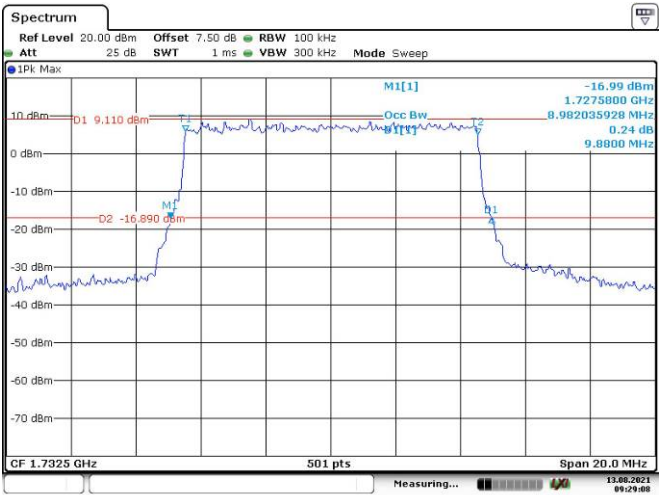

Date: 13.AUG.2021 09:26:36

10M, QPSK, Low Channel

Date: 13.AUG.2021 09:27:09

10M, 16QAM, Low Channel

Date: 13.AUG.2021 09:27:49

10M, QPSK, Middle Channel

Date: 13.AUG.2021 09:28:31

10M, 16QAM, Middle Channel