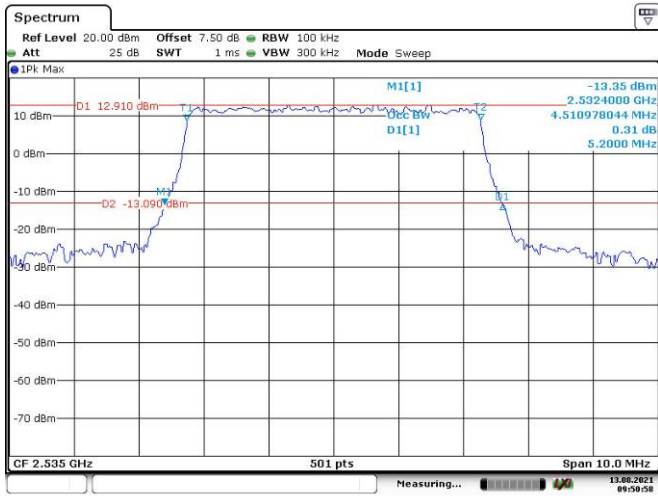

LTE Band 7:

5M, QPSK, Low Channel

Date: 13.AUG.2021 09:49:59

5M, 16QAM, Low Channel

Date: 13.AUG.2021 09:50:29

5M, QPSK, Middle Channel

Date: 13.AUG.2021 09:50:59

5M, 16QAM, Middle Channel