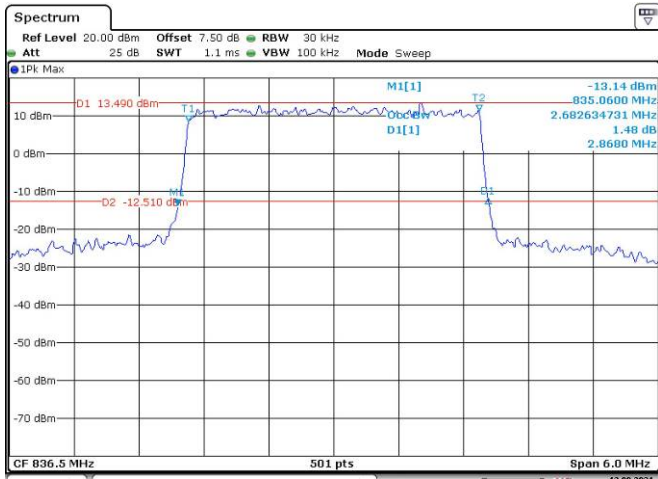

1.4M, 16QAM, High Channel

Date: 13.AUG.2021 09:40:07

3M, QPSK, Low Channel

3M, 16QAM, Low Channel

3M, QPSK, Middle Channel

3M, 16QAM, Middle Channel

3M, QPSK, High Channel

3M, 16QAM, High Channel