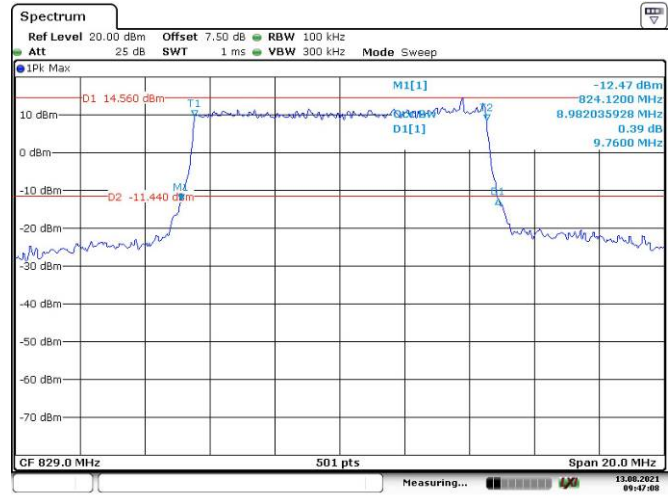

5M, QPSK, High Channel

Date: 13.AUG.2021 09:45:27

5M, 16QAM, High Channel

Date: 13.AUG.2021 09:45:56

10M, QPSK, Low Channel

Date: 13.AUG.2021 09:46:37

10M, 16QAM, Low Channel

Date: 13.AUG.2021 09:47:09