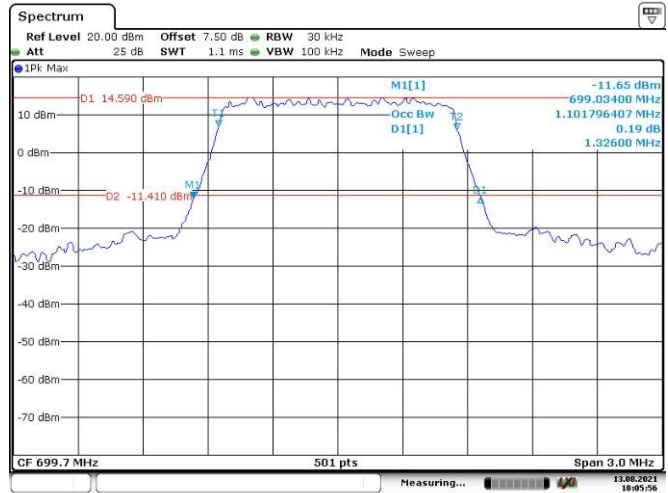

Date: 13.AUG.2021 10:04:53

LTE Band 12:

1.4M, QPSK, Low Channel

Date: 13.AUG.2021 10:05:28

1.4M, 16QAM, Low Channel

Date: 13.AUG.2021 10:05:57

1.4M, QPSK, Middle Channel

Date: 13.AUG.2021 10:06:29

1.4M, 16QAM, Middle Channel

Date: 13.AUG.2021 10:06:55

1.4M, QPSK, High Channel

Date: 13.AUG.2021 10:07:21

1.4M, 16QAM, High Channel

Date: 13.AUG.2021 10:07:47

3M, QPSK, Low Channel

3M, 16QAM, Low Channel