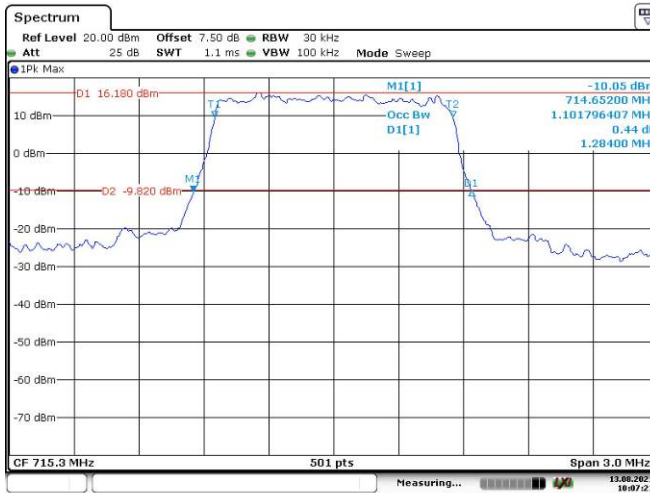

Date: 13.AUG.2021 10:04:53

LTE Band 12:

1.4M, QPSK, Low Channel

Date: 13.AUG.2021 10:05:28

1.4M, 16QAM, Low Channel

Date: 13.AUG.2021 10:05:57

1.4M, QPSK, Middle Channel

Date: 13.AUG.2021 10:06:29

1.4M, 16QAM, Middle Channel

Date: 13.AUG.2021 10:06:55

1.4M, QPSK, High Channel

Date: 13.AUG.2021 10:07:21

1.4M, 16QAM, High Channel

Date: 13.AUG.2021 10:07:47

3M, QPSK, Low Channel

3M, 16QAM, Low Channel