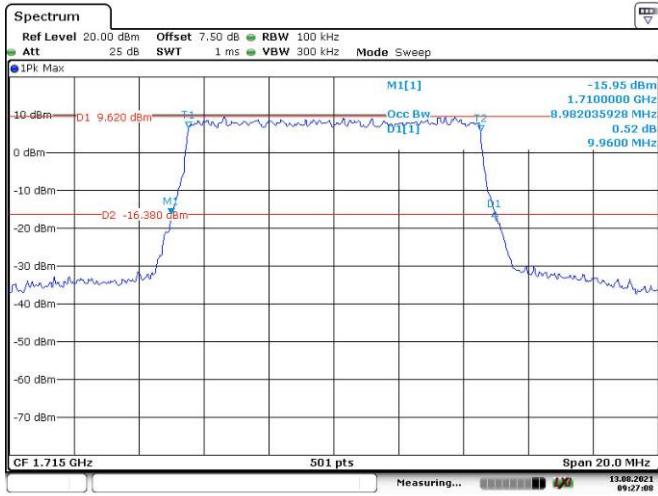

10M, QPSK, Low Channel

Date: 13.AUG.2021 09:27:09