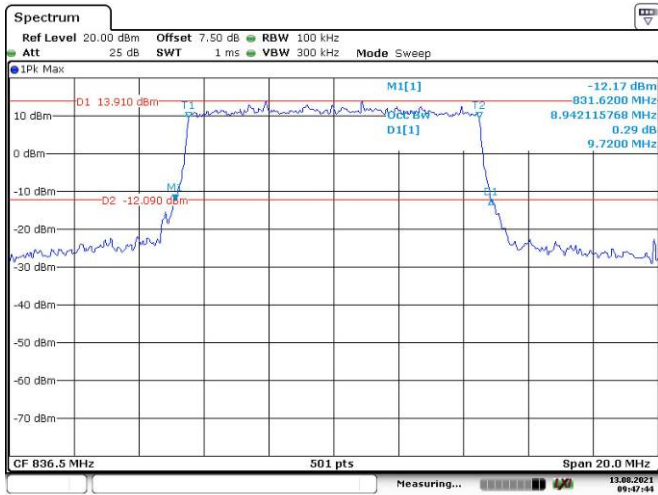

10M, QPSK, Middle Channel

Date: 13.AUG.2021 09:47:44