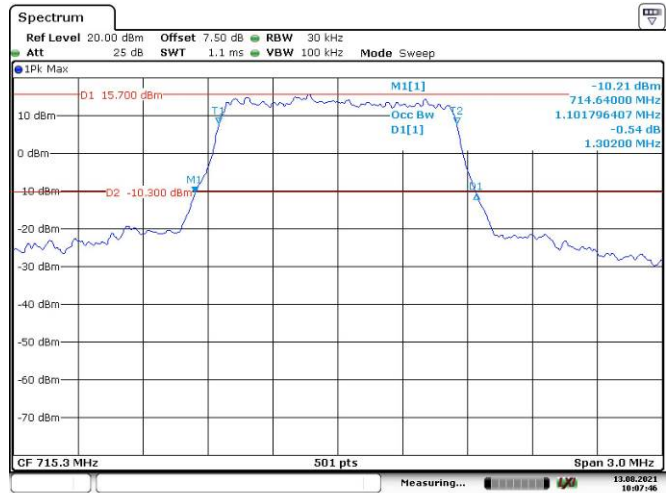

Date: 13.AUG.2021 10:04:53

LTE Band 12:

1.4M, QPSK, Low Channel

Date: 13.AUG.2021 10:05:28

1.4M, 16QAM, Low Channel

Date: 13.AUG.2021 10:05:57

1.4M, QPSK, Middle Channel

Date: 13.AUG.2021 10:06:29

1.4M, 16QAM, Middle Channel

Date: 13.AUG.2021 10:06:55

1.4M, QPSK, High Channel

Date: 13.AUG.2021 10:07:21

1.4M, 16QAM, High Channel

Date: 13.AUG.2021 10:07:47

3M, QPSK, Low Channel

3M, 16QAM, Low Channel