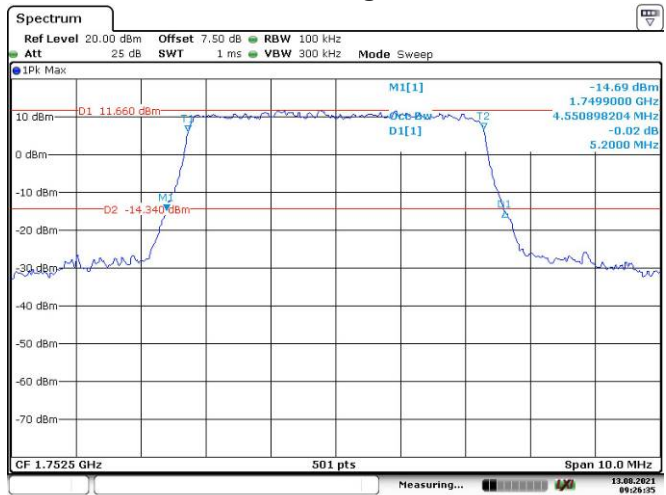

Date: 13.AUG.2021 09:24:10

5M, QPSK, Middle Channel

Date: 13.AUG.2021 09:25:02

5M, 16QAM, Middle Channel

Date: 13.AUG.2021 09:25:37

5M, QPSK, High Channel

Date: 13.AUG.2021 09:26:04

5M, 16QAM, High Channel