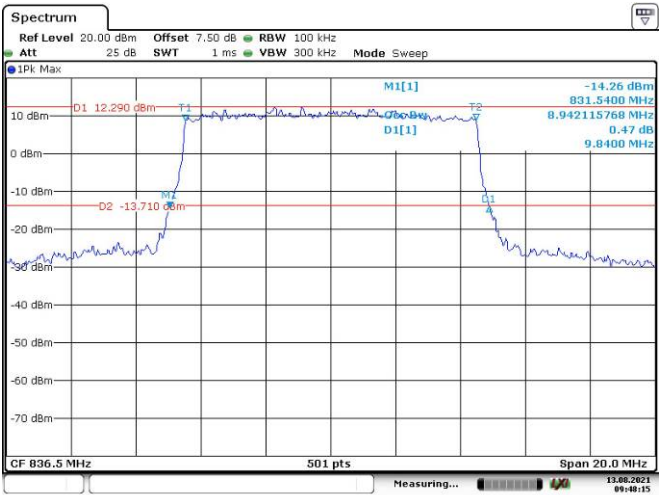

10M, 16QAM, Middle Channel

Date: 13.AUG.2021 09:48:16