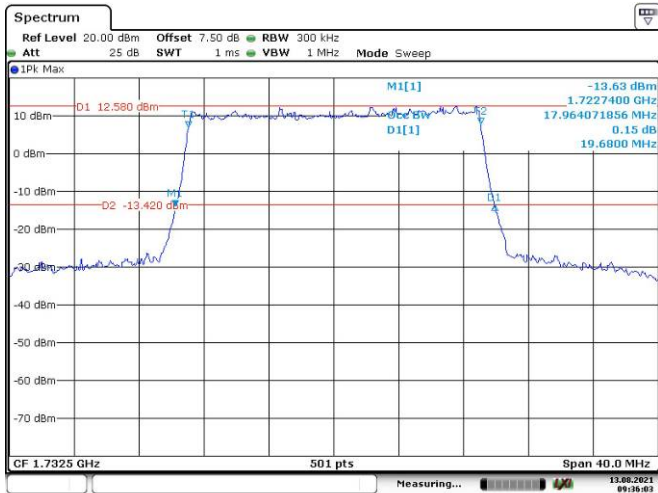

Date: 13.AUG.2021 09:34:15

20M, QPSK, Low Channel

Date: 13.AUG.2021 09:34:51

20M, 16QAM, Low Channel

Date: 13.AUG.2021 09:35:28

20M, QPSK, Middle Channel

Date: 13.AUG.2021 09:36:03

2M, 16QAM, Middle Channel

Date: 13.AUG.2021 09:36:36

20M, QPSK, High Channel

Date: 13.AUG.2021 09:37:16

20M, 16QAM, High Channel

Date: 13.AUG.2021 09:37:46

LTE Band 5:

1.4M, QPSK, Low Channel

Date: 13.AUG.2021 09:38:16