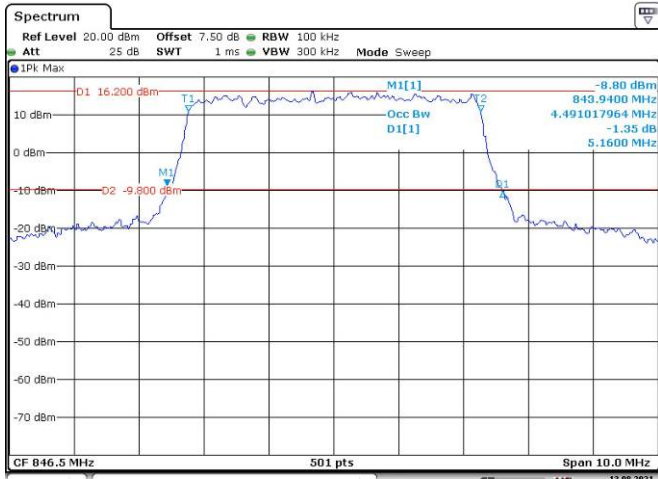

5M, QPSK, High Channel

Date: 13.AUG.2021 09:45:27