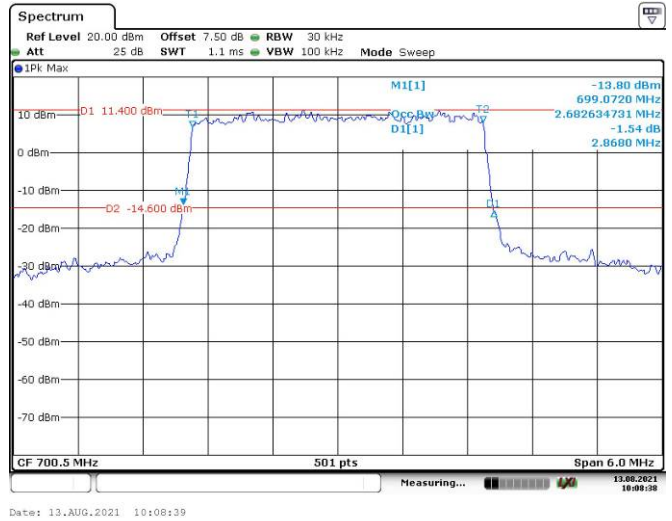

Date: 13.AUG.2021 10:04:53

LTE Band 12:

1.4M, QPSK, Low Channel

Date: 13.AUG.2021 10:05:28

1.4M, 16QAM, Low Channel

Date: 13.AUG.2021 10:05:57

1.4M, QPSK, Middle Channel

Date: 13.AUG.2021 10:06:29

1.4M, 16QAM, Middle Channel

Date: 13.AUG.2021 10:06:55

1.4M, QPSK, High Channel

Date: 13.AUG.2021 10:07:21

1.4M, 16QAM, High Channel

Date: 13.AUG.2021 10:07:47

3M, QPSK, Low Channel

3M, 16QAM, Low Channel