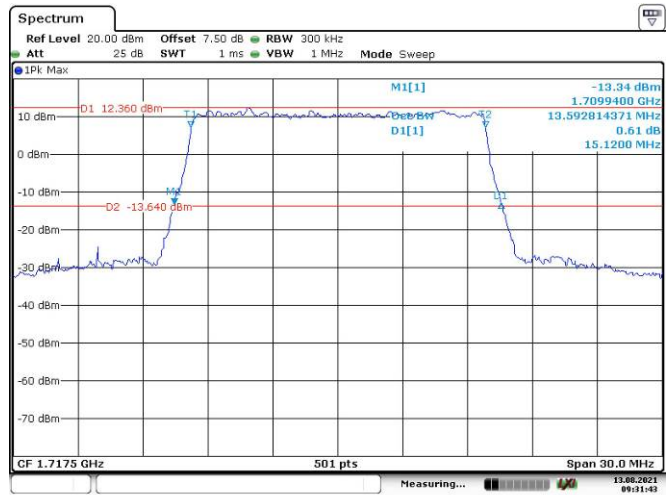

Date: 13.AUG.2021 09:29:09

10M, QPSK, High Channel

Date: 13.AUG.2021 09:29:50

10M, 16QAM, High Channel

Date: 13.AUG.2021 09:30:25

15M, QPSK, Low Channel

Date: 13.AUG.2021 09:31:08

15M, 16QAM, Low Channel