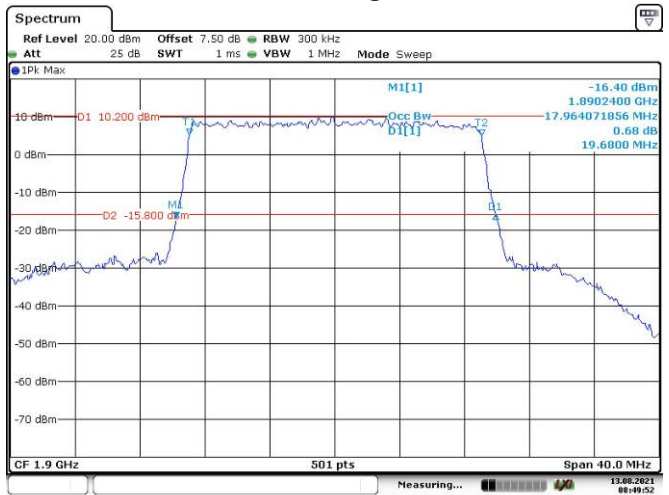

20M, QPSK, High Channel

Date: 13.AUG.2021 08:49:11

20M, 16QAM, High Channel

Date: 13.AUG.2021 08:49:53

LTE Band 4:

1.4M, QPSK, Low Channel

Date: 13.AUG.2021 09:07:50

1.4M, 16QAM, Low Channel