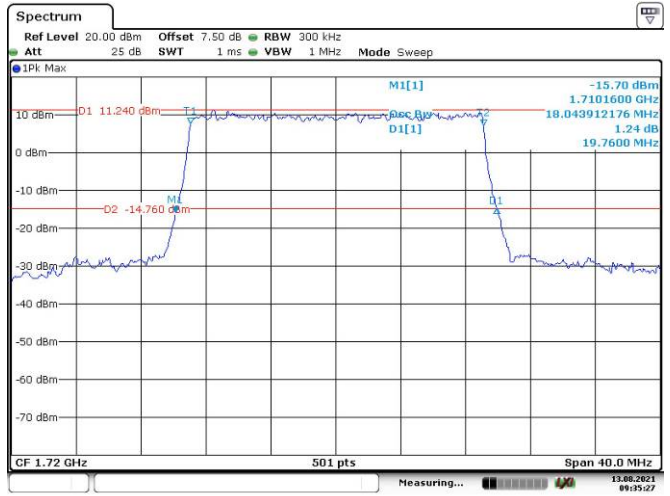

20M, 16QAM, Low Channel

Date: 13.AUG.2021 09:35:28