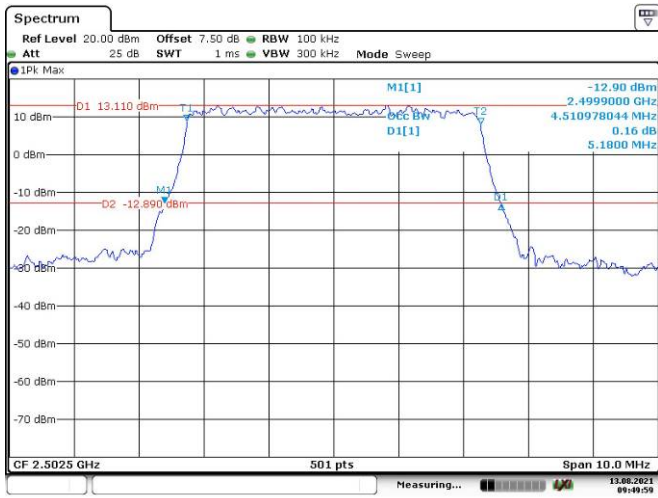

10M, QPSK, Middle Channel

Date: 13.AUG.2021 09:47:44

10M, 16QAM, Middle Channel

Date: 13.AUG.2021 09:48:16

10M, QPSK, High Channel

Date: 13.AUG.2021 09:48:55

10M, 16QAM, High Channel

Date: 13.AUG.2021 09:49:26

LTE Band 7:

5M, QPSK, Low Channel

Date: 13.AUG.2021 09:49:59

5M, 16QAM, Low Channel

Date: 13.AUG.2021 09:50:29

5M, QPSK, Middle Channel

Date: 13.AUG.2021 09:50:59

5M, 16QAM, Middle Channel