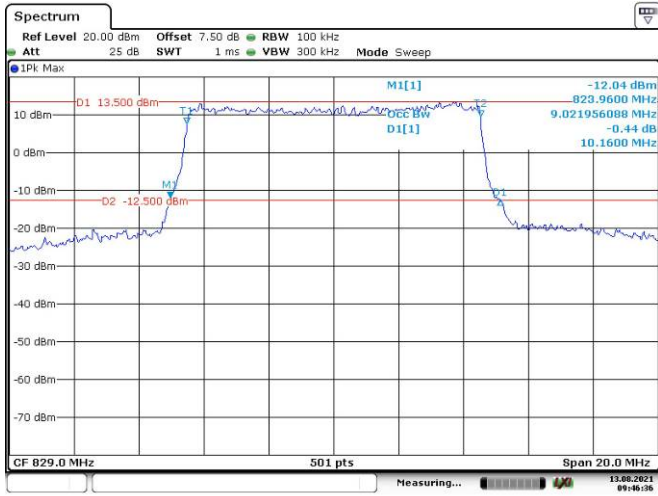

5M, QPSK, High Channel

Date: 13.AUG.2021 09:45:27

5M, 16QAM, High Channel

Date: 13.AUG.2021 09:45:56

10M, QPSK, Low Channel

Date: 13.AUG.2021 09:46:37

10M, 16QAM, Low Channel

Date: 13.AUG.2021 09:47:09