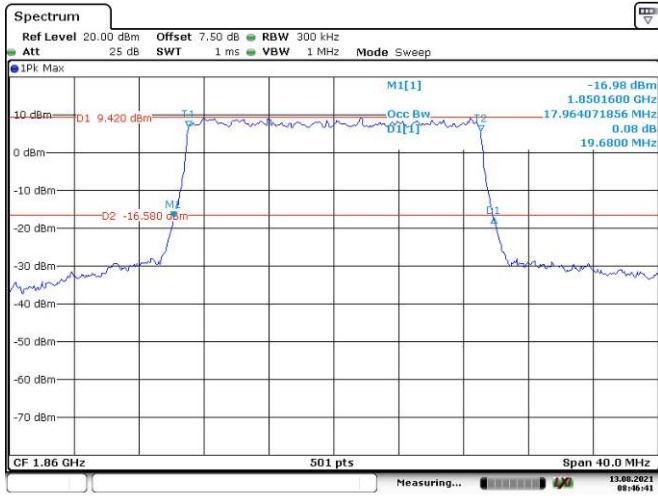

20M, QPSK, Low Channel

Date: 13.AUG.2021 08:46:42