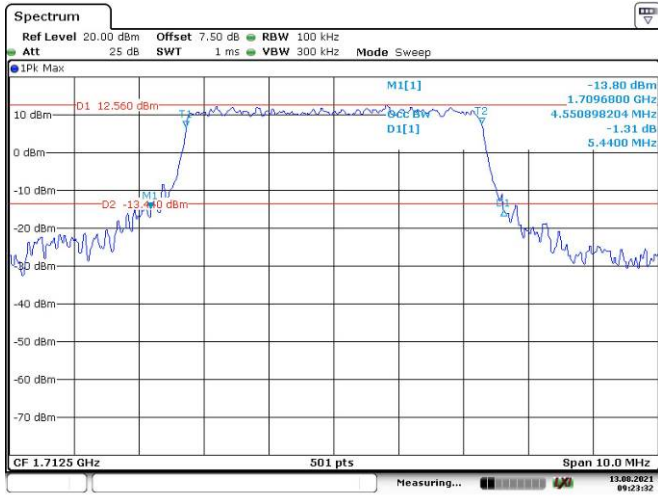

Date: 13.AUG.2021 09:21:51

3M, QPSK, High Channel

Date: 13.AUG.2021 09:22:24

3M, 16QAM, High Channel

Date: 13.AUG.2021 09:22:55

5M, QPSK, Low Channel

Date: 13.AUG.2021 09:23:32

5M, 16QAM, Low Channel