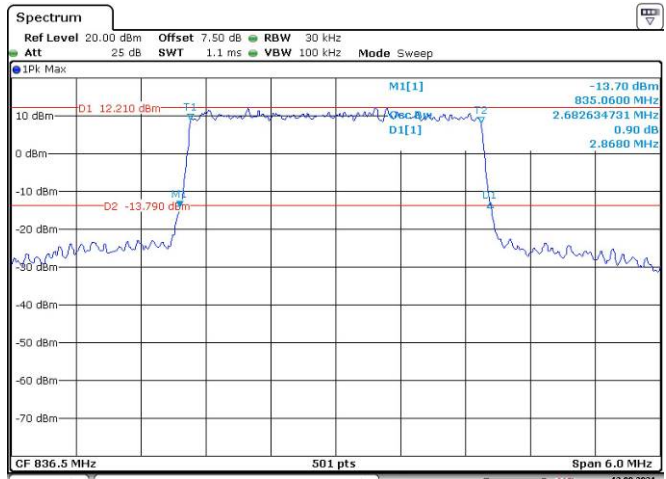

1.4M, 16QAM, High Channel

Date: 13.AUG.2021 09:40:07

3M, QPSK, Low Channel

3M, 16QAM, Low Channel

3M, QPSK, Middle Channel

3M, 16QAM, Middle Channel

3M, QPSK, High Channel

3M, 16QAM, High Channel