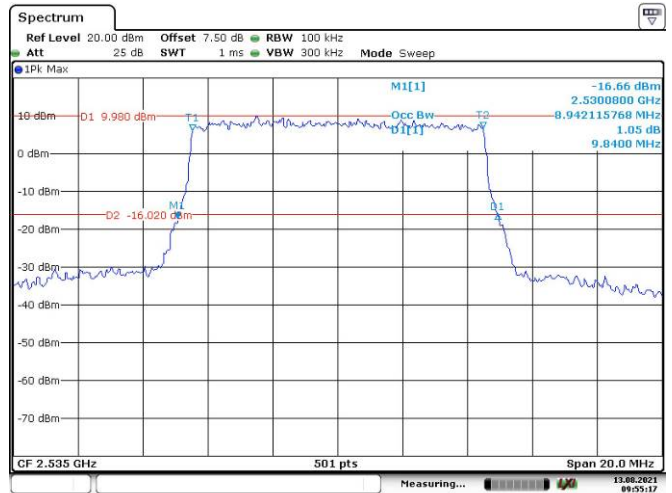

10M, 16QAM, Middle Channel

Date: 13.AUG.2021 09:55:18