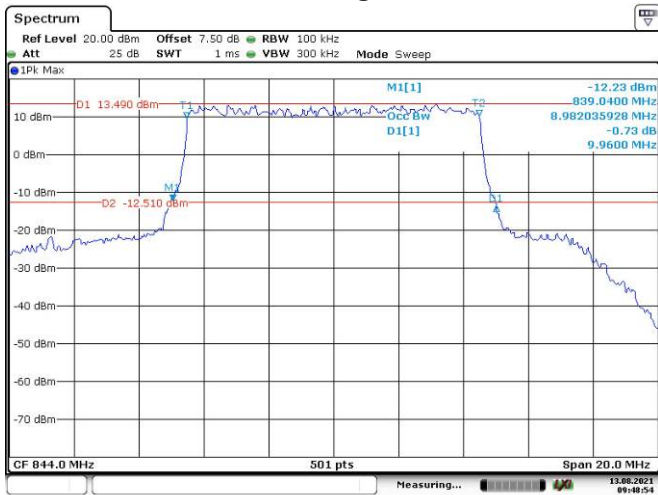

10M, QPSK, Middle Channel

Date: 13.AUG.2021 09:47:44

10M, 16QAM, Middle Channel

Date: 13.AUG.2021 09:48:16

10M, QPSK, High Channel

Date: 13.AUG.2021 09:48:55

10M, 16QAM, High Channel

Date: 13.AUG.2021 09:49:26

LTE Band 7:

5M, QPSK, Low Channel

Date: 13.AUG.2021 09:49:59

5M, 16QAM, Low Channel

Date: 13.AUG.2021 09:50:29

5M, QPSK, Middle Channel

Date: 13.AUG.2021 09:50:59

5M, 16QAM, Middle Channel