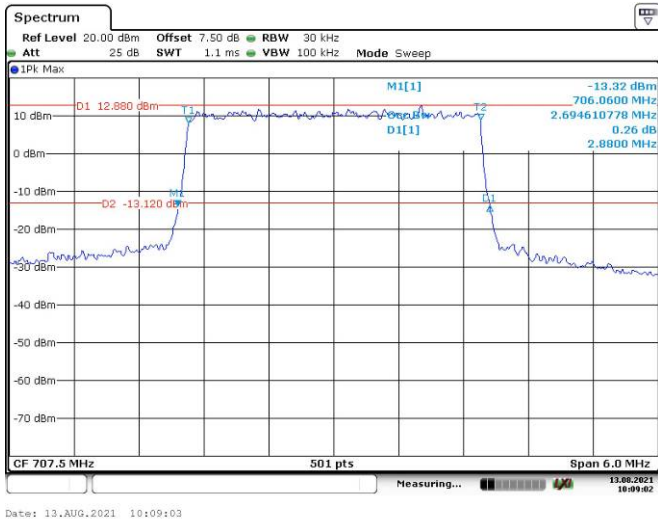

3M, QPSK, Middle Channel