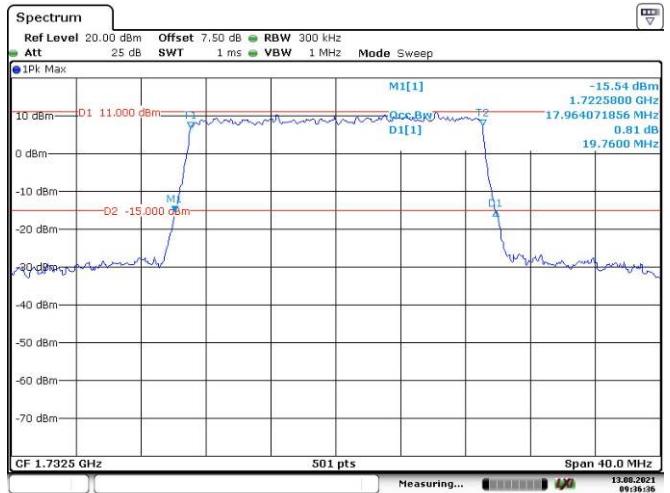

Date: 13.AUG.2021 09:34:15

20M, QPSK, Low Channel

Date: 13.AUG.2021 09:34:51

20M, 16QAM, Low Channel

Date: 13.AUG.2021 09:35:28

20M, QPSK, Middle Channel

Date: 13.AUG.2021 09:36:03

2M, 16QAM, Middle Channel

Date: 13.AUG.2021 09:36:36

20M, QPSK, High Channel

Date: 13.AUG.2021 09:37:16

20M, 16QAM, High Channel

Date: 13.AUG.2021 09:37:46

LTE Band 5:

1.4M, QPSK, Low Channel

Date: 13.AUG.2021 09:38:16