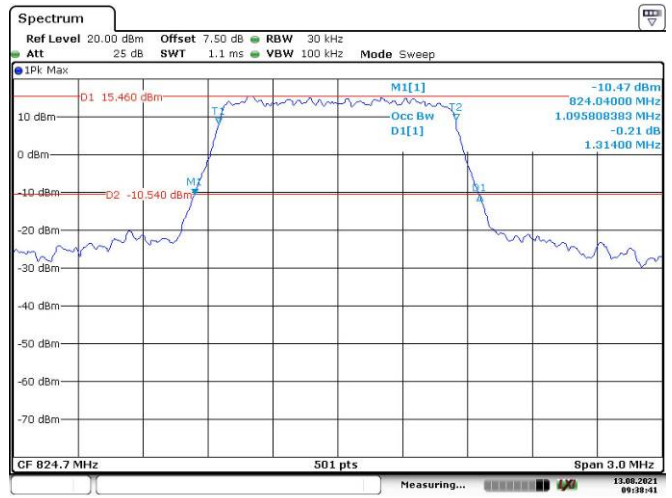

Date: 13.AUG.2021 09:36:36

20M, QPSK, High Channel

Date: 13.AUG.2021 09:37:16

20M, 16QAM, High Channel

Date: 13.AUG.2021 09:37:46

LTE Band 5:

1.4M, QPSK, Low Channel

Date: 13.AUG.2021 09:38:16

1.4M, 16QAM, Low Channel

Date: 13.AUG.2021 09:38:42

1.4M, QPSK, Middle Channel

Date: 13.AUG.2021 09:39:03

1.4M, 16QAM, Middle Channel

Date: 13.AUG.2021 09:39:26

1.4M, QPSK, High Channel

Date: 13.AUG.2021 09:39:47