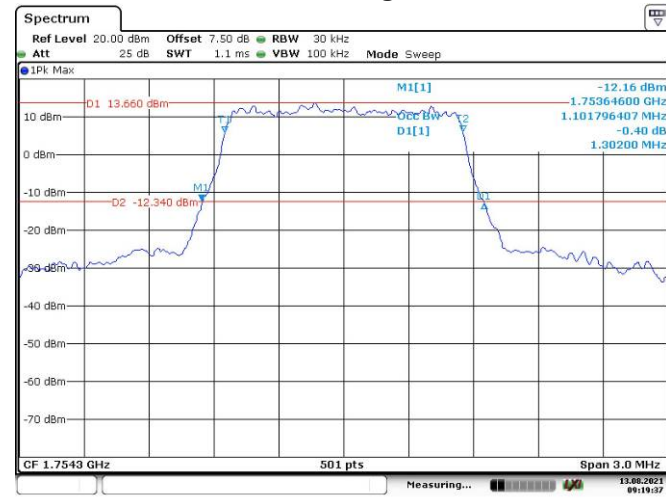

20M, QPSK, High Channel

Date: 13.AUG.2021 08:49:11

20M, 16QAM, High Channel

Date: 13.AUG.2021 08:49:53

LTE Band 4:

1.4M, QPSK, Low Channel

Date: 13.AUG.2021 09:07:50

1.4M, 16QAM, Low Channel

Date: 13.AUG.2021 09:08:17

1.4M, QPSK, Middle Channel

Date: 13.AUG.2021 09:12:28

1.4M, 16QAM, Middle Channel

Date: 13.AUG.2021 09:12:57

1.4M, QPSK, High Channel

Date: 13.AUG.2021 09:13:26

1.4M, 16QAM, High Channel