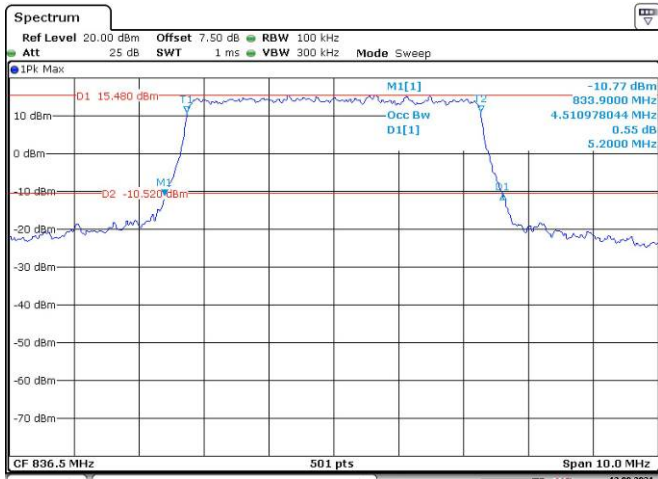

5M, QPSK, Low Channel

Date: 13.AUG.2021 09:43:31

5M, 16QAM, Low Channel

Date: 13.AUG.2021 09:44:00

5M, QPSK, Middle Channel

Date: 13.AUG.2021 09:44:30

5M, 16QAM, Middle Channel

Date: 13.AUG.2021 09:44:54