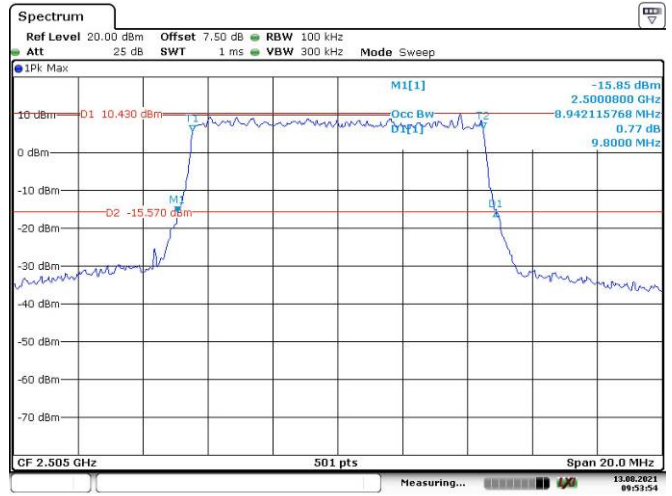

LTE Band 7:

5M, QPSK, Low Channel

Date: 13.AUG.2021 09:49:59

5M, 16QAM, Low Channel

Date: 13.AUG.2021 09:50:29

5M, QPSK, Middle Channel

Date: 13.AUG.2021 09:50:59

5M, 16QAM, Middle Channel

Date: 13.AUG.2021 09:51:29

5M, QPSK, High Channel

Date: 13.AUG.2021 09:52:00

5M, 16QAM, High Channel

Date: 13.AUG.2021 09:52:32

10M, QPSK, Low Channel

Date: 13.AUG.2021 09:53:15

10M, 16QAM, Low Channel