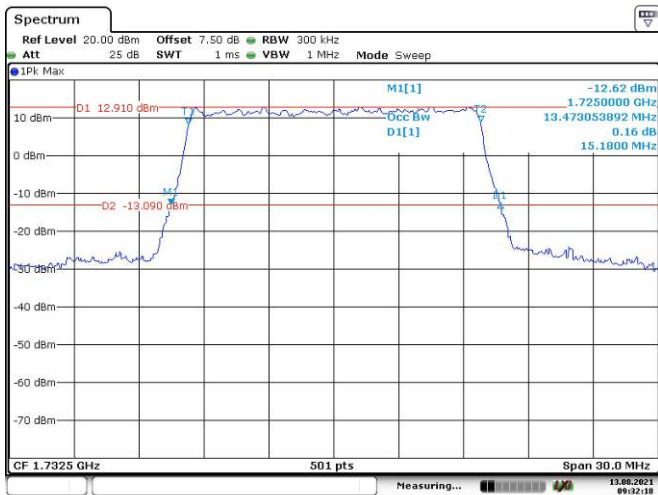

15M, QPSK, Middle Channel

Date: 13.AUG.2021 09:32:19