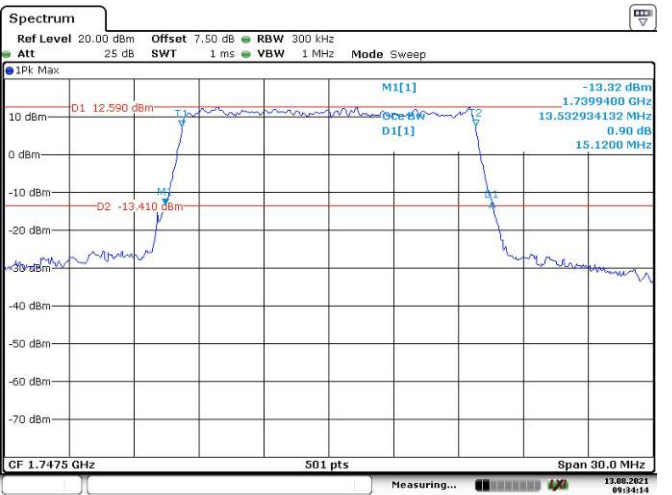

15M, 16QAM, High Channel

Date: 13.AUG.2021 09:34:15