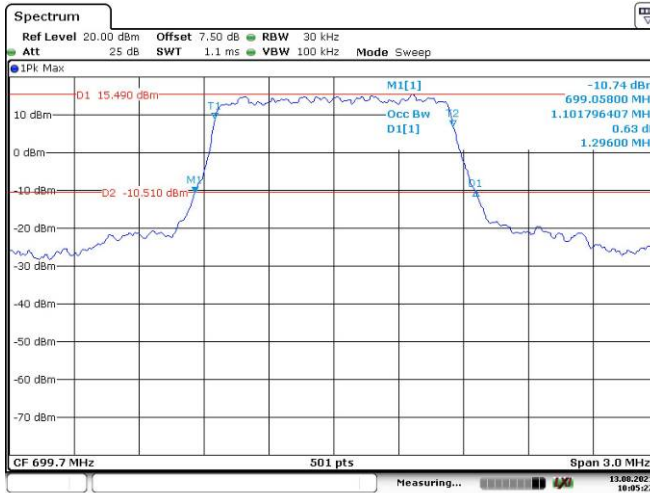

Date: 13.AUG.2021 10:02:20

20M, QPSK, Middle Channel

Date: 13.AUG.2021 10:02:54

20M, 16QAM, Middle Channel

Date: 13.AUG.2021 10:03:32

20M, QPSK, High Channel

Date: 13.AUG.2021 10:04:11

20M, 16QAM, High Channel

Date: 13.AUG.2021 10:04:53

LTE Band 12:

1.4M, QPSK, Low Channel

Date: 13.AUG.2021 10:05:28

1.4M, 16QAM, Low Channel

Date: 13.AUG.2021 10:05:57

1.4M, QPSK, Middle Channel

Date: 13.AUG.2021 10:06:29