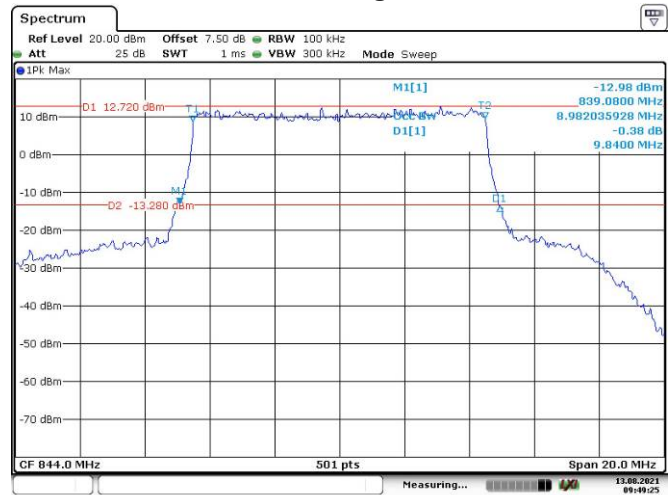

10M, QPSK, Middle Channel

Date: 13.AUG.2021 09:47:44

10M, 16QAM, Middle Channel

Date: 13.AUG.2021 09:48:16

10M, QPSK, High Channel

Date: 13.AUG.2021 09:48:55

10M, 16QAM, High Channel

Date: 13.AUG.2021 09:49:26

LTE Band 7:

5M, QPSK, Low Channel

Date: 13.AUG.2021 09:49:59

5M, 16QAM, Low Channel

Date: 13.AUG.2021 09:50:29

5M, QPSK, Middle Channel

Date: 13.AUG.2021 09:50:59

5M, 16QAM, Middle Channel