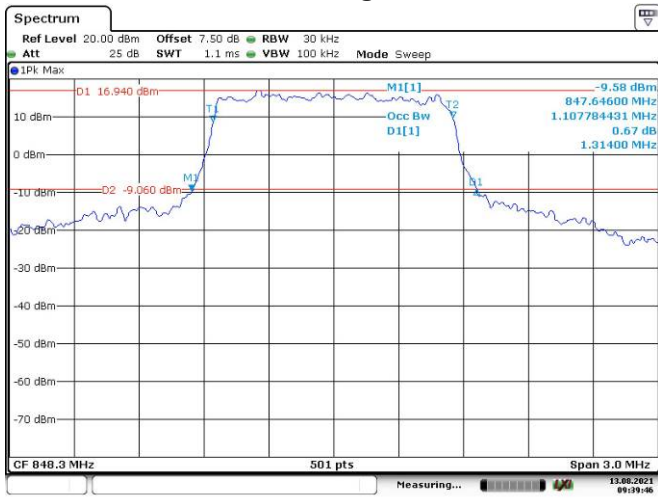

Date: 13.AUG.2021 09:36:36

20M, QPSK, High Channel

Date: 13.AUG.2021 09:37:16

20M, 16QAM, High Channel

Date: 13.AUG.2021 09:37:46

LTE Band 5:

1.4M, QPSK, Low Channel

Date: 13.AUG.2021 09:38:16

1.4M, 16QAM, Low Channel

Date: 13.AUG.2021 09:38:42

1.4M, QPSK, Middle Channel

Date: 13.AUG.2021 09:39:03

1.4M, 16QAM, Middle Channel

Date: 13.AUG.2021 09:39:26

1.4M, QPSK, High Channel

Date: 13.AUG.2021 09:39:47