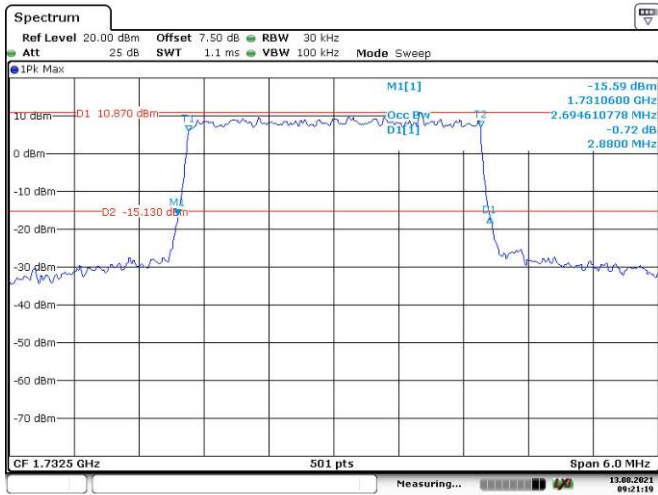

Date: 13.AUG.2021 09:13:38

3M, QPSK, Low Channel

Date: 13.AUG.2021 09:20:09

3M, 16QAM, Low Channel

Date: 13.AUG.2021 09:20:44

3M, QPSK, Middle Channel

Date: 13.AUG.2021 09:21:19

3M, 16QAM, Middle Channel