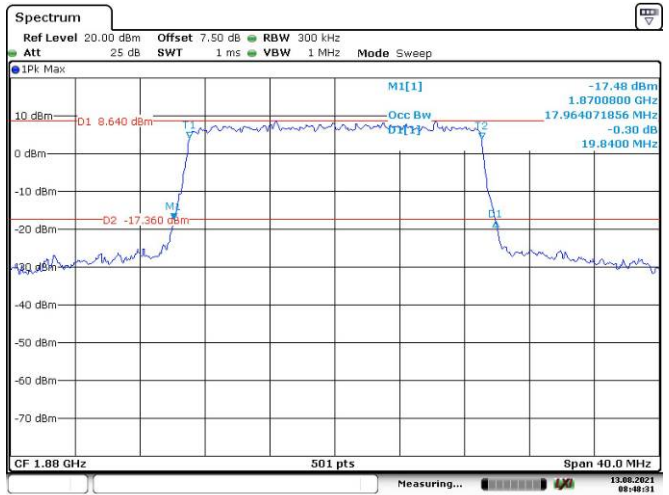

20M, 16QAM, Middle Channel

Date: 13.AUG.2021 08:48:32