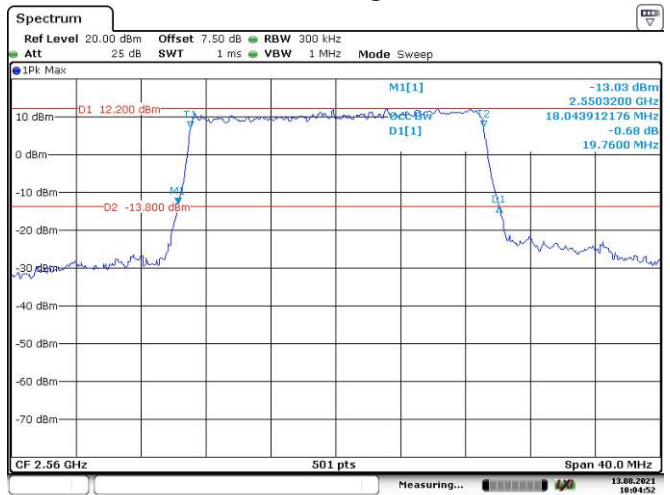

Date: 13.AUG.2021 10:04:53

LTE Band 12:

1.4M, QPSK, Low Channel

Date: 13.AUG.2021 10:05:28

1.4M, 16QAM, Low Channel

Date: 13.AUG.2021 10:05:57

1.4M, QPSK, Middle Channel

Date: 13.AUG.2021 10:06:29