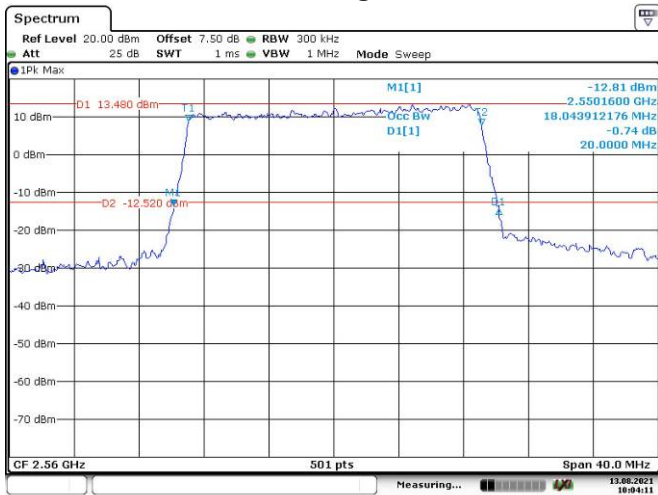

Date: 13.AUG.2021 10:02:20

20M, QPSK, Middle Channel

Date: 13.AUG.2021 10:02:54

20M, 16QAM, Middle Channel

Date: 13.AUG.2021 10:03:32

20M, QPSK, High Channel

Date: 13.AUG.2021 10:04:11

20M, 16QAM, High Channel

Date: 13.AUG.2021 10:04:53

LTE Band 12:

1.4M, QPSK, Low Channel

Date: 13.AUG.2021 10:05:28

1.4M, 16QAM, Low Channel

Date: 13.AUG.2021 10:05:57

1.4M, QPSK, Middle Channel

Date: 13.AUG.2021 10:06:29