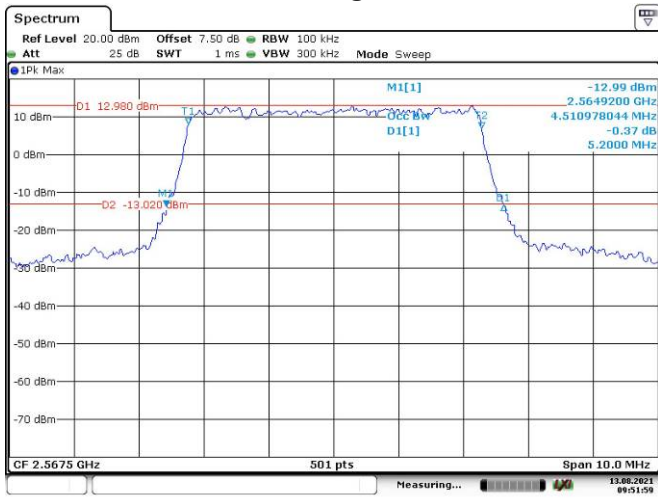

5M, QPSK, High Channel

Date: 13.AUG.2021 09:52:00