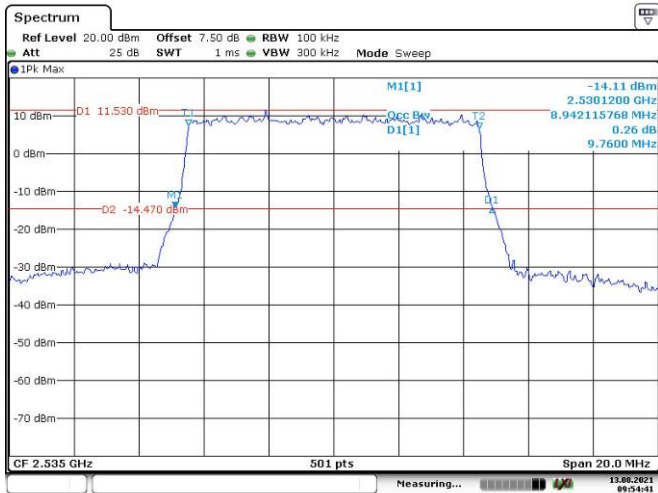

10M, QPSK, Middle Channel

Date: 13.AUG.2021 09:54:41