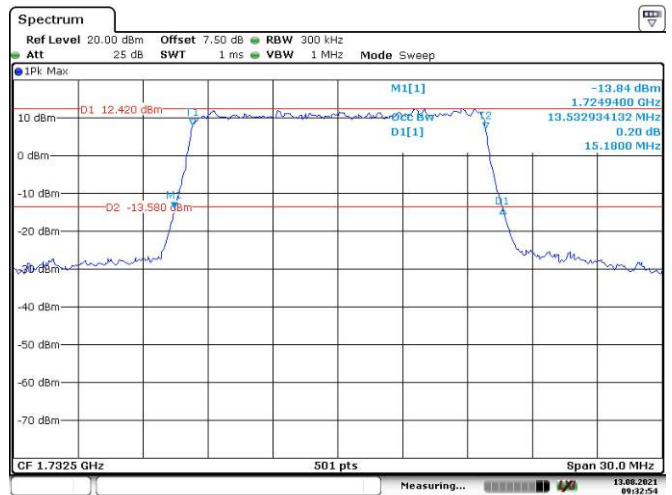

15M, 16QAM, Middle Channel

Date: 13.AUG.2021 09:32:55