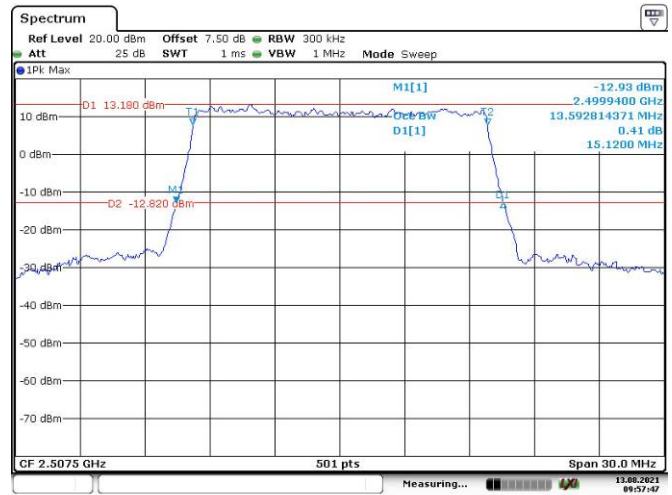

15M, 16QAM, Low Channel

Date: 13.AUG.2021 09:57:48