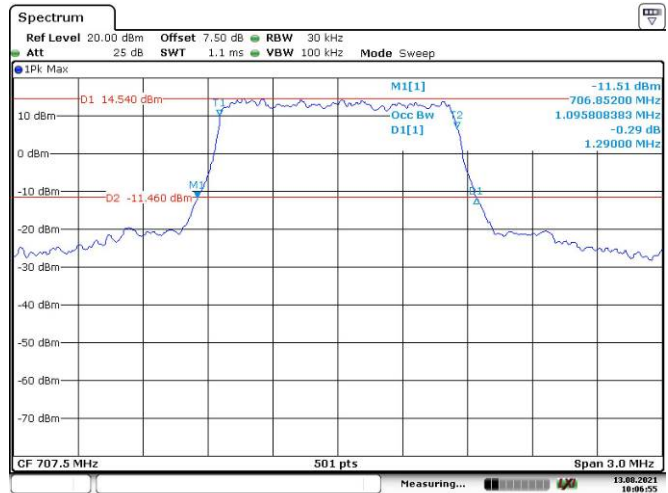

Date: 13.AUG.2021 10:04:53

LTE Band 12:

1.4M, QPSK, Low Channel

Date: 13.AUG.2021 10:05:28

1.4M, 16QAM, Low Channel

Date: 13.AUG.2021 10:05:57

1.4M, QPSK, Middle Channel

Date: 13.AUG.2021 10:06:29

1.4M, 16QAM, Middle Channel

Date: 13.AUG.2021 10:06:55

1.4M, QPSK, High Channel

Date: 13.AUG.2021 10:07:21

1.4M, 16QAM, High Channel

Date: 13.AUG.2021 10:07:47

3M, QPSK, Low Channel

3M, 16QAM, Low Channel