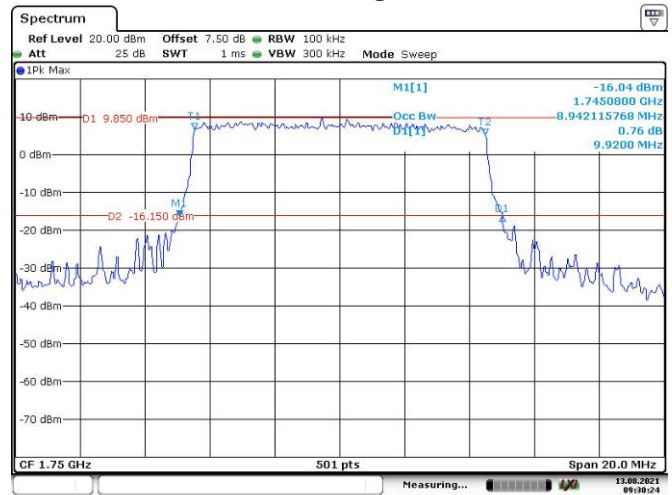

10M, 16QAM, High Channel

Date: 13.AUG.2021 09:30:25