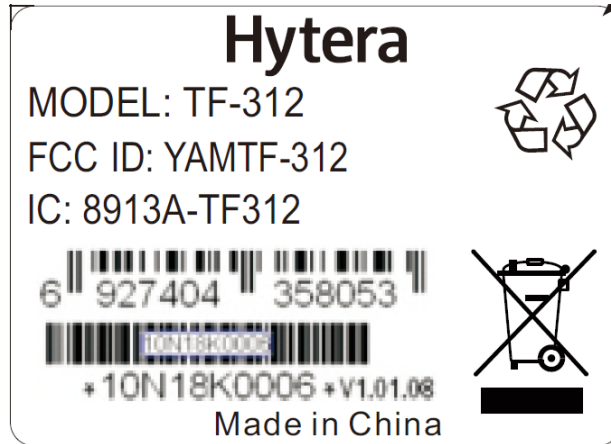

EXHIBIT A - FCC ID LABEL AND LOCATION

FCC ID Label

FCC ID Label Location Information

The label shown shall be permanently affixed at a conspicuous location on the device and be readily visible to the user at the time purchase (Labeling requirements per 2.925)