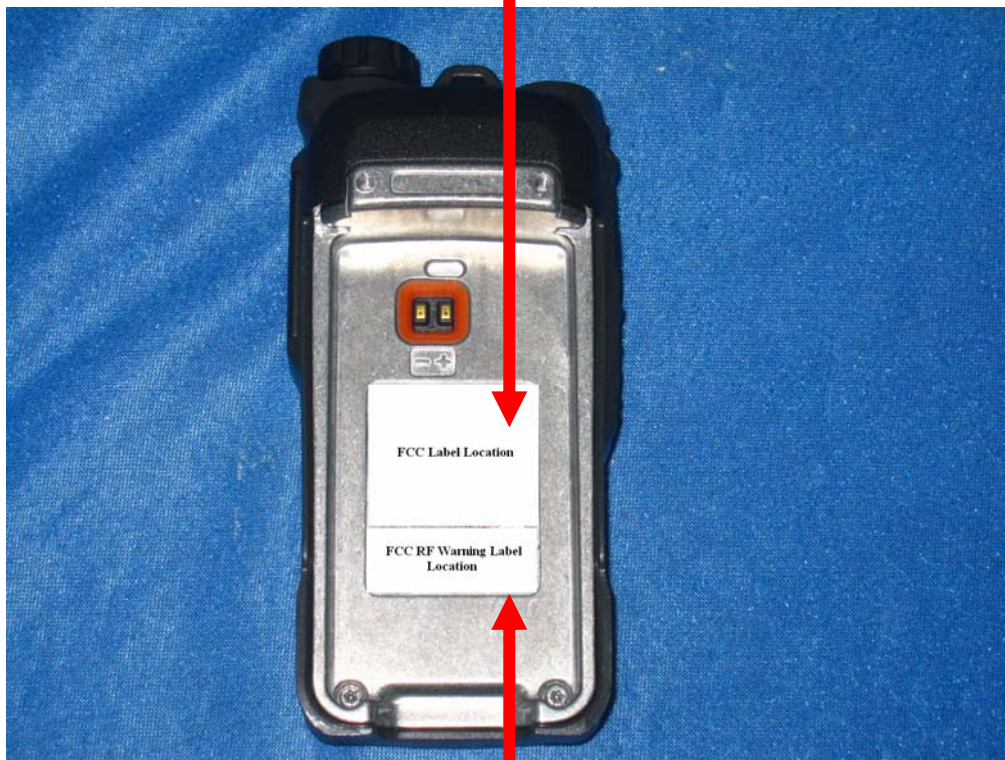

FCC Label

HYT TWO-WAY RADIO
MODEL: TC-580U(1)
FREQUENCY:400-470MHZ
6 927404 358022
FCC ID:YAMTC-580U1
10706A0461
* 10706A0461 *
V1.03.18.35 (E06780)
MADE IN CHINA

FCC RF Warning Label

Restricted to occupational
Use to satisfy FCC RF
Exposure limits.
See owner's manual for
Operating requirements.

Restricted to occupational
Use to satisfy FCC RF
Exposure limits.
See owner's manual for
Operating requirements.