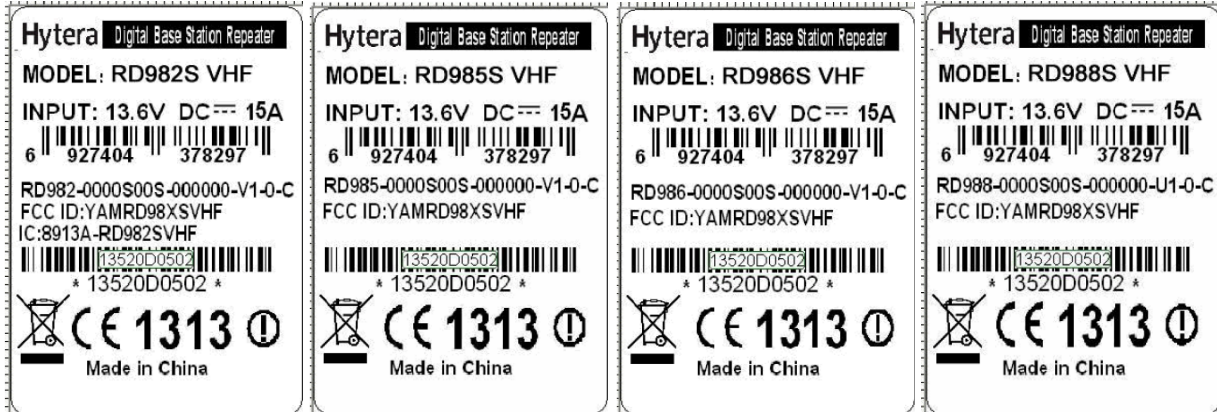

EXHIBIT A - FCC ID LABELING AND LOCATION

FCC ID Label

FCC ID Label Location

The label shown shall be permanently affixed at a conspicuous location on the device and be readily visible to the user at the time purchase (Labeling requirements per 2.925)