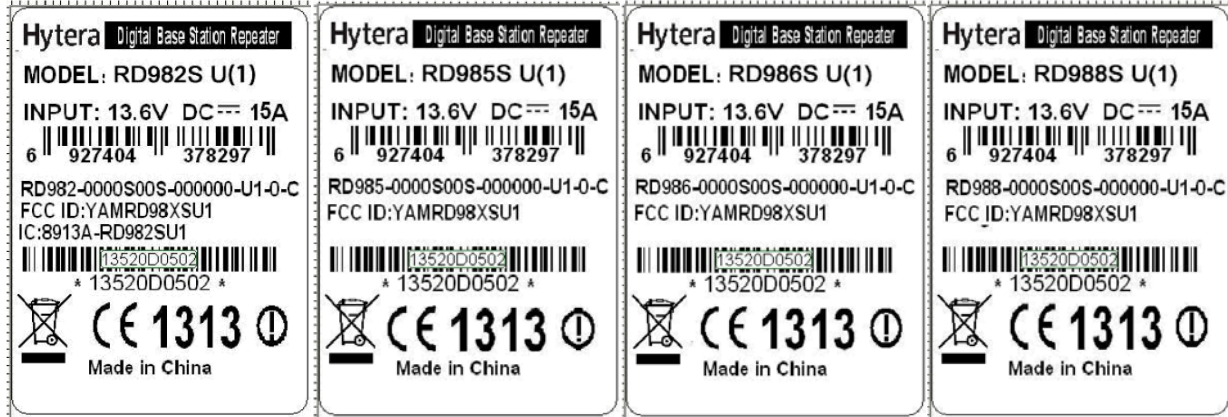

EXHIBIT A - FCC ID LABELING AND LOCATION

FCC ID Label

FCC ID Label Location

The label shown shall be permanently affixed at a conspicuous location on the device and be readily visible to the user at the time purchase (Labeling requirements per 2.925)