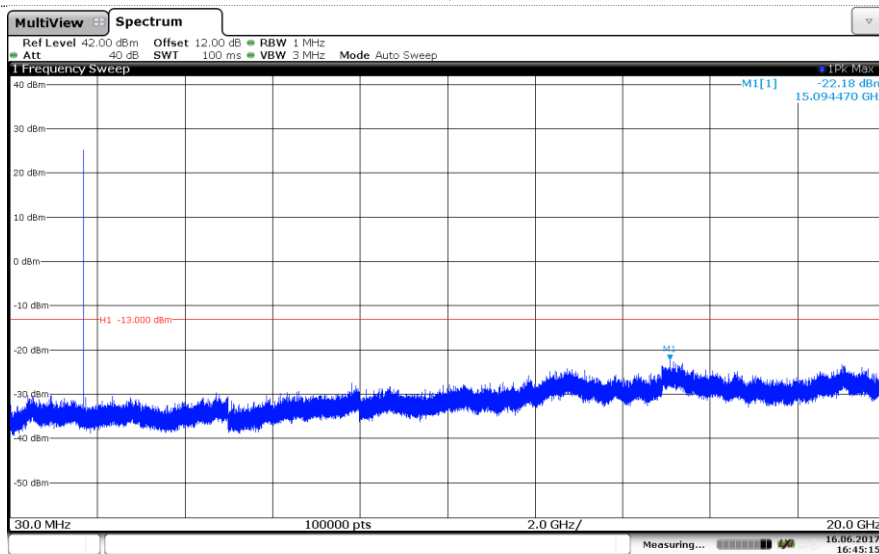

LTE Band 4-1.4MHz

QPSK

Channel Low

Channel Mid

Channel High

LTE Band 4-1.4MHz

16QAM

Channel Low

### LTE Band 4-3MHz