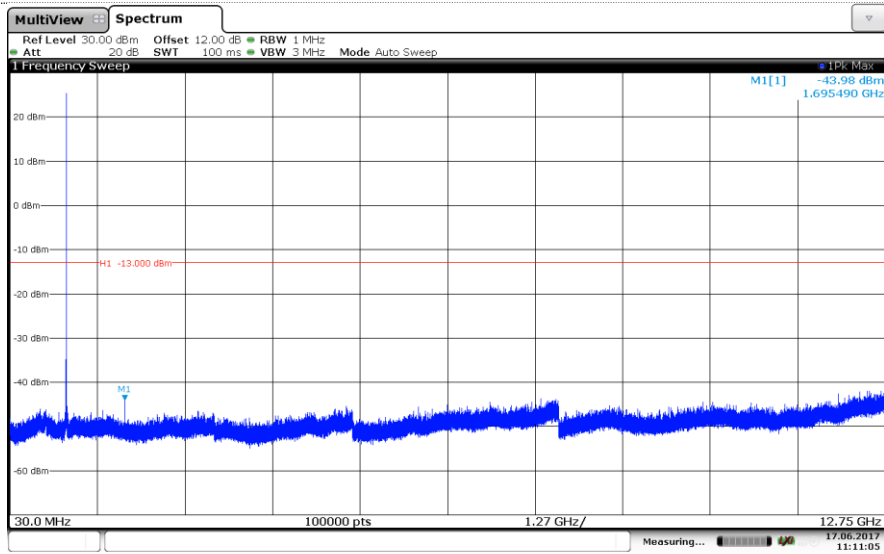

Channel Mid