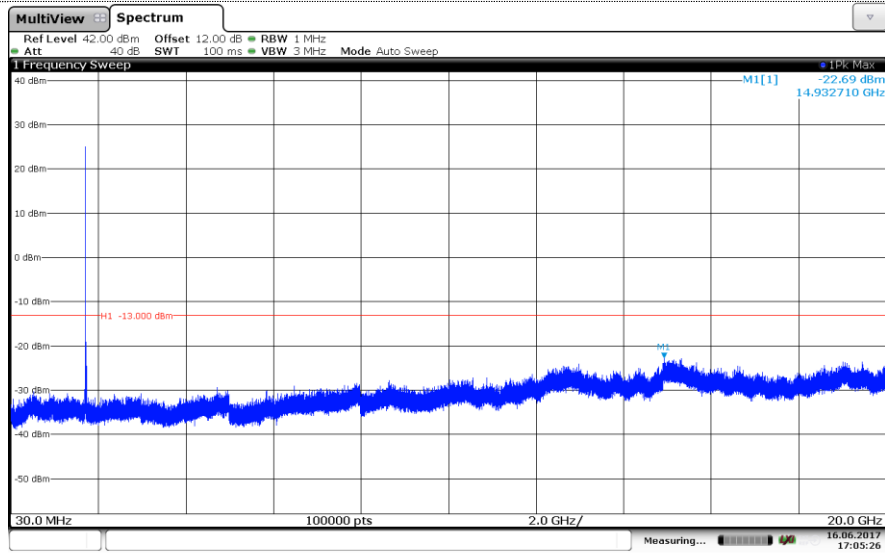

Channel Low