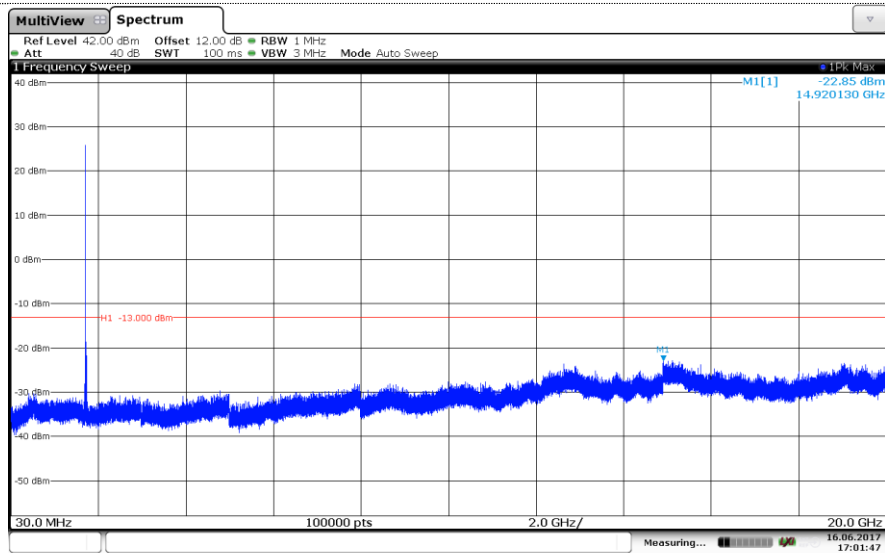

Channel Low