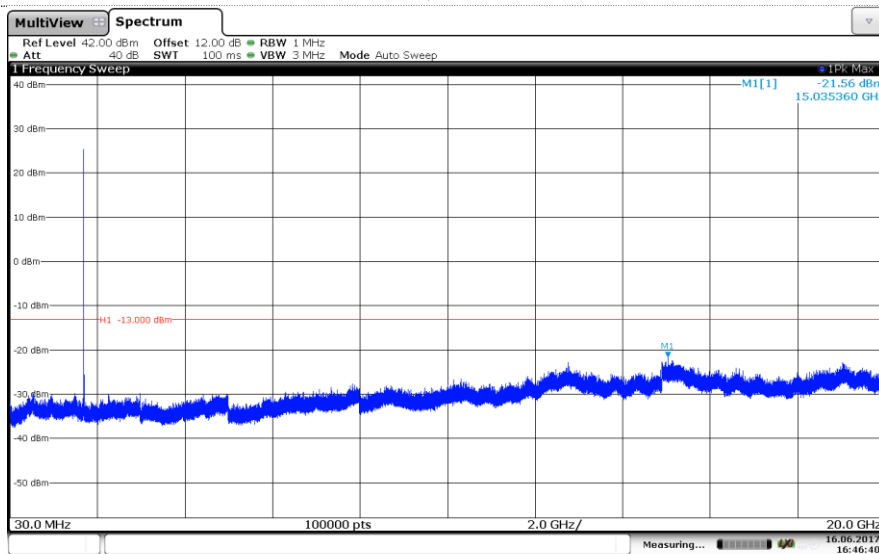

LTE Band 4-3MHz

QPSK