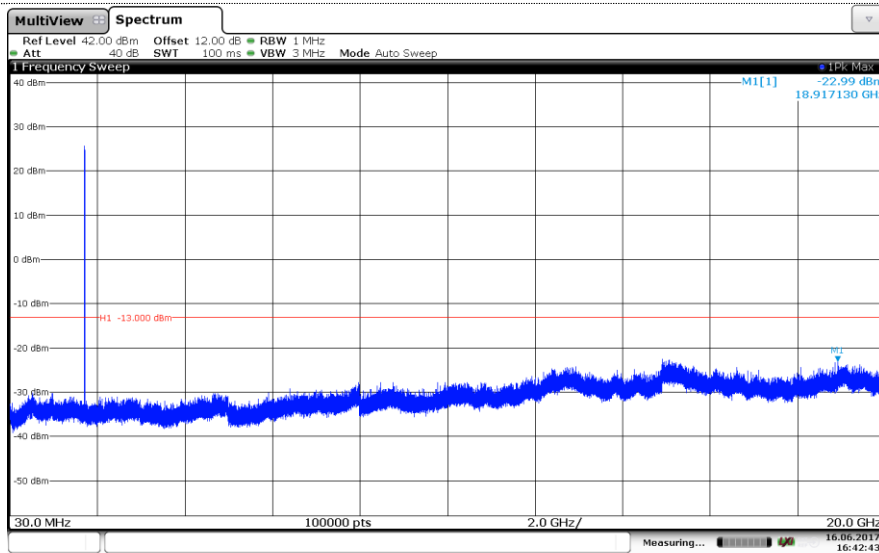

LTE Band 4-1.4MHz

QPSK

Channel Low

Channel Mid

Channel High

LTE Band 4-1.4MHz

16QAM

Channel Low