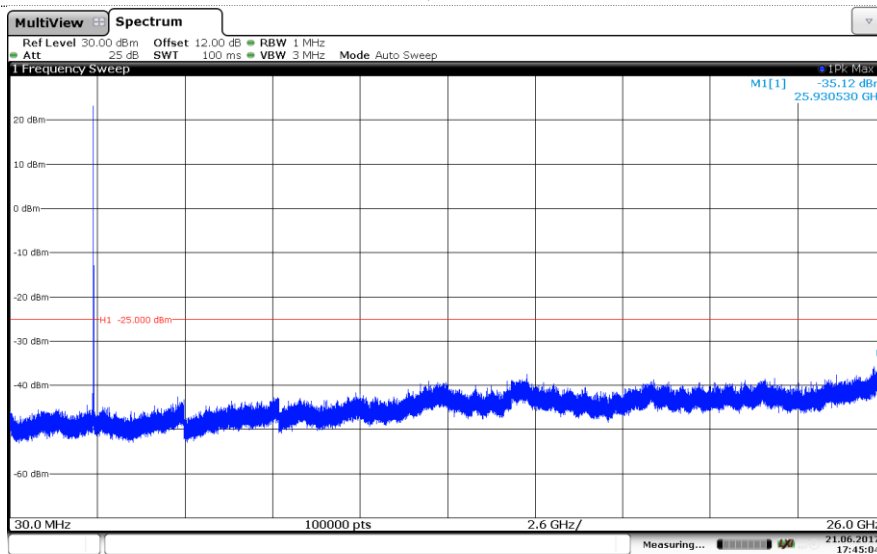

LTE Band 7-10MHz

QPSK