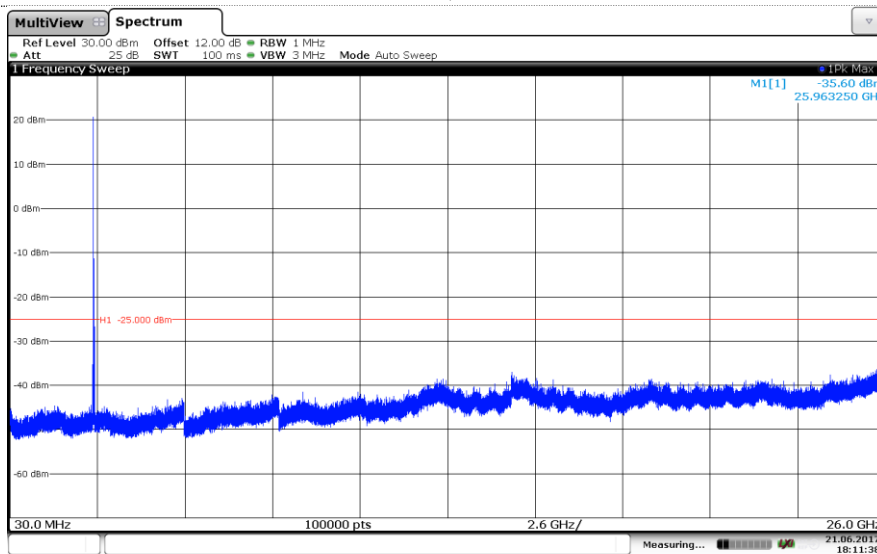

LTE Band 7-20MHz

16QAM