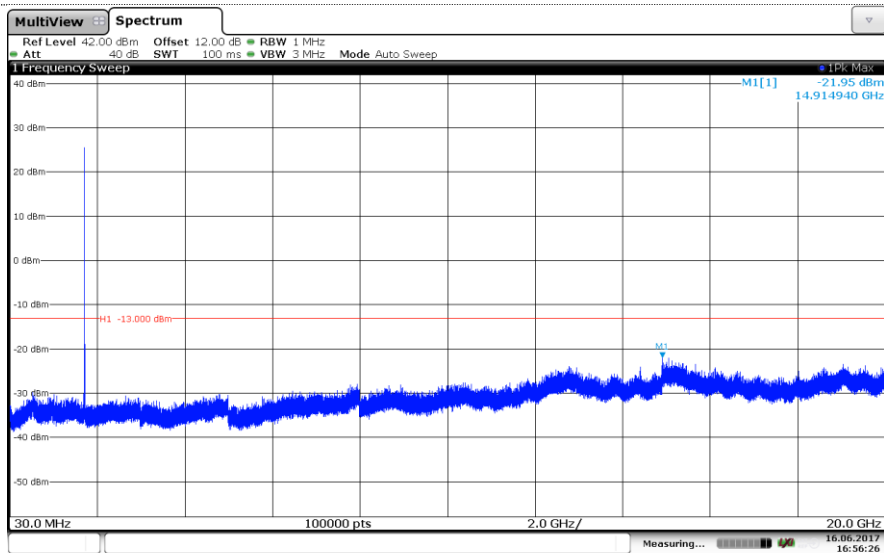

Channel Low