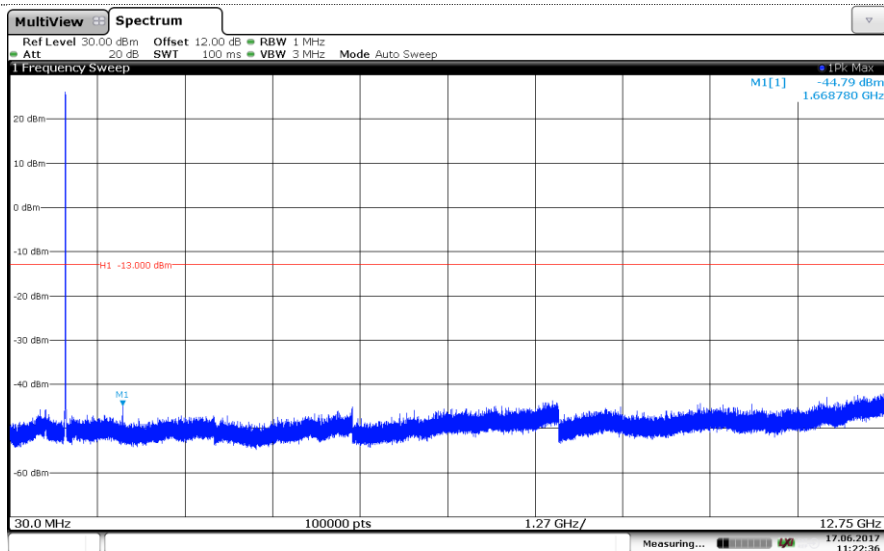

Channel Low