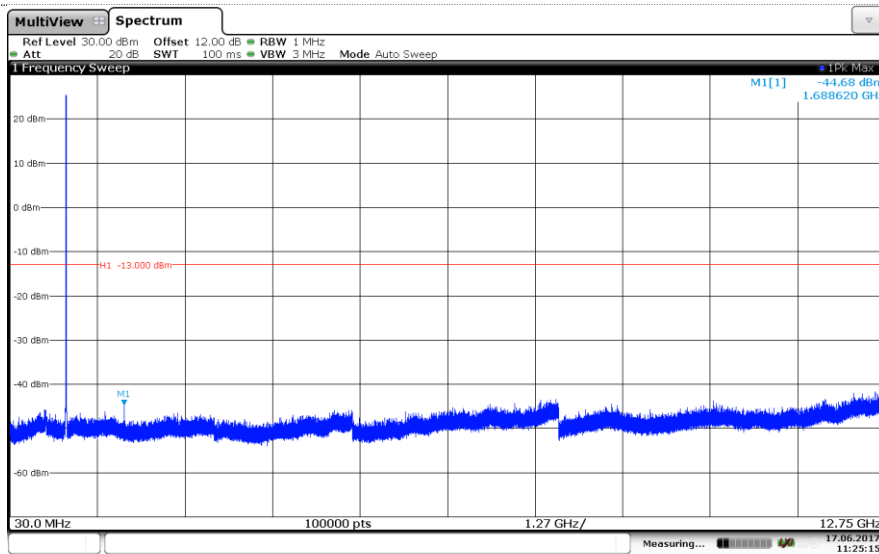

Channel Mid