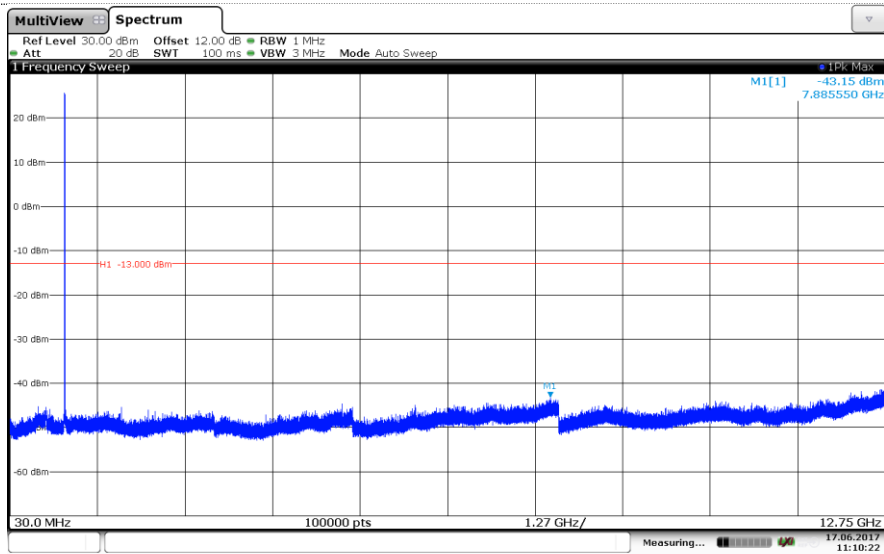

LTE Band 5-1.4MHz QPSK