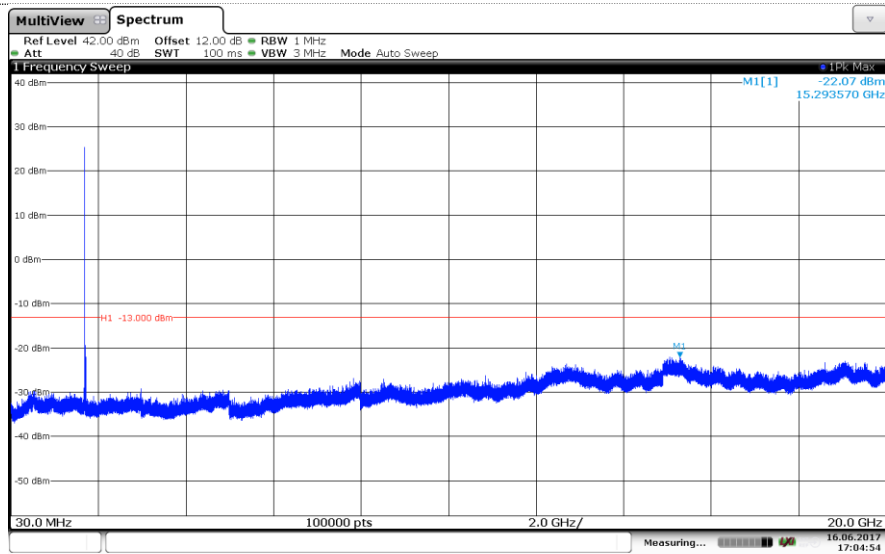

### LTE Band 4-15MHz 16QAM

### Channel Low

### Channel Mid

### LTE Band 4-20MHz QPSK