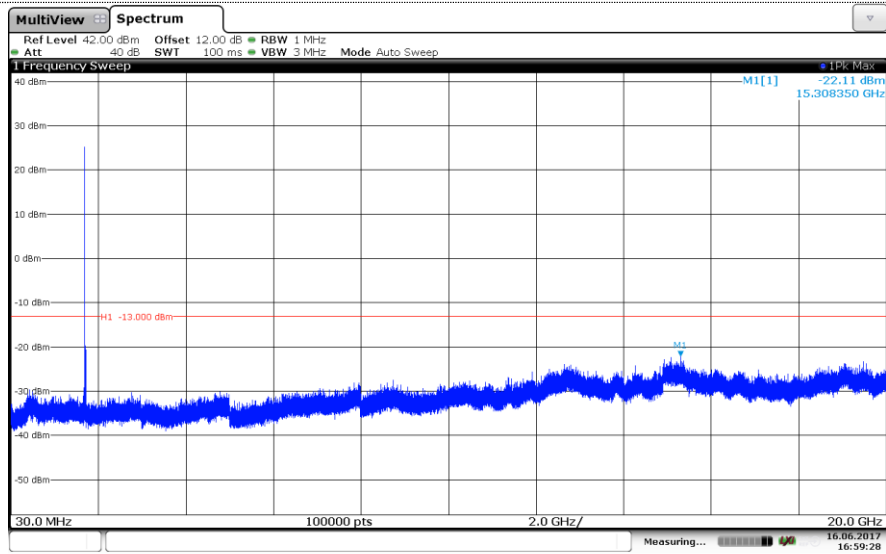

LTE Band 4-15MHz

QPSK