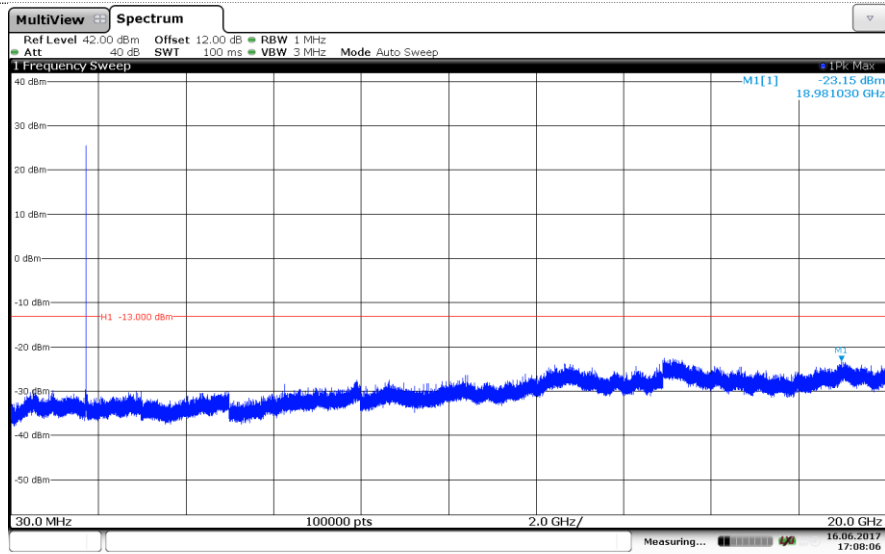

Channel Mid