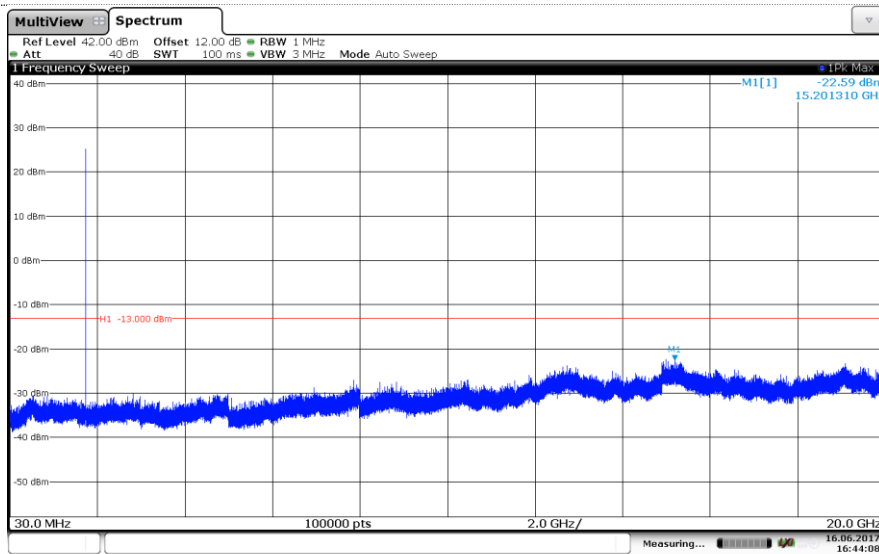

Channel Mid