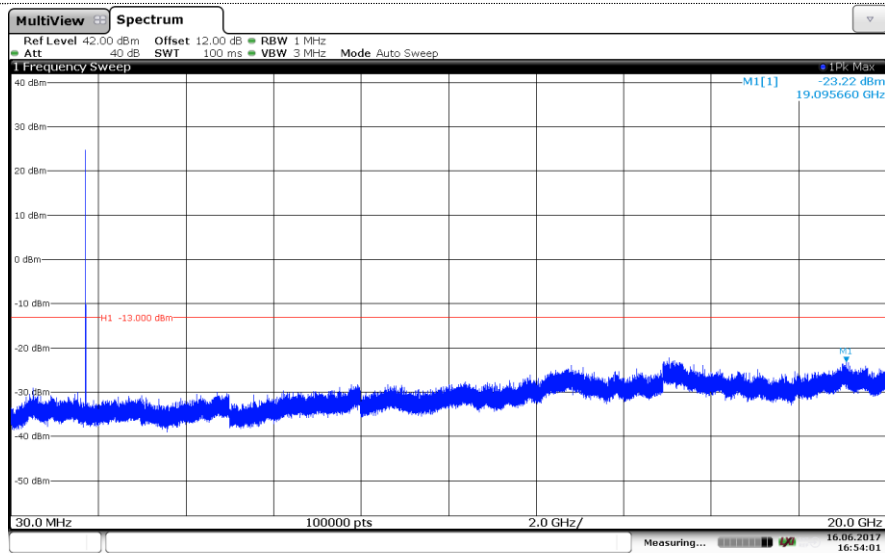

Channel Low