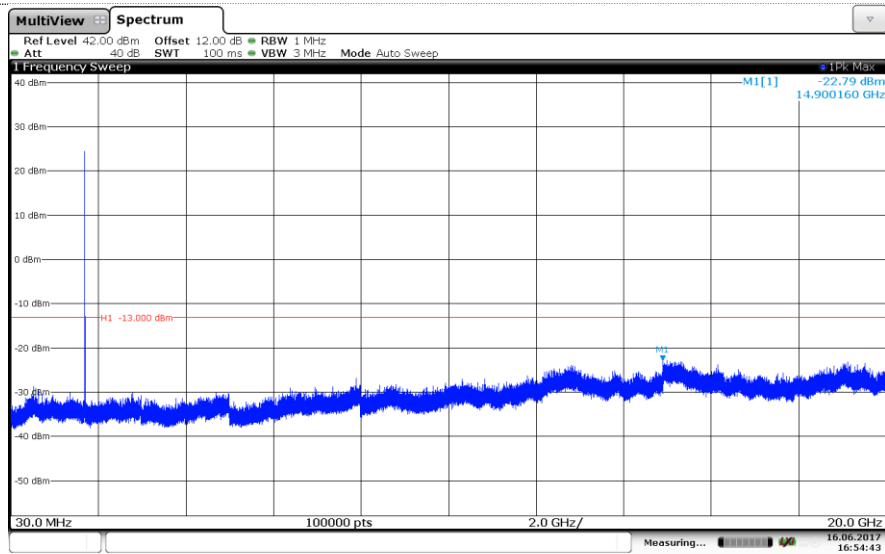

LTE Band 4-5MHz 16QAM