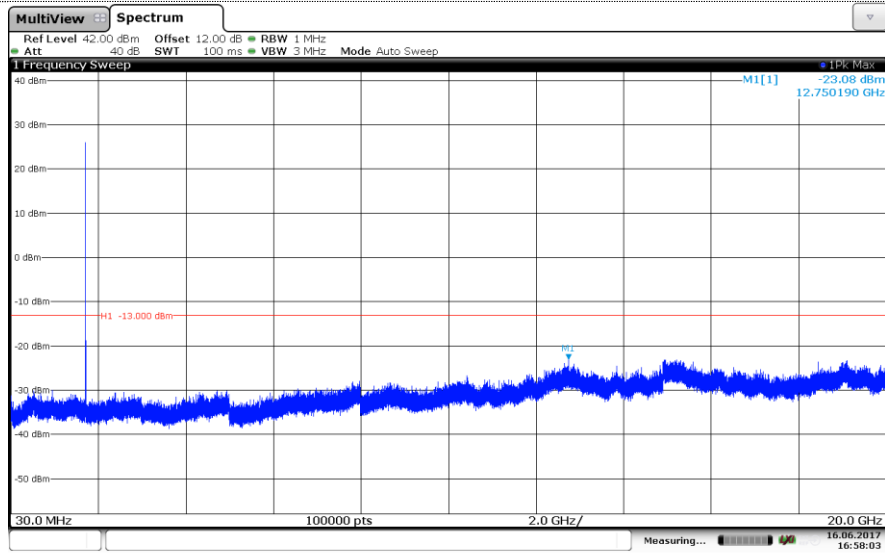

Channel Low