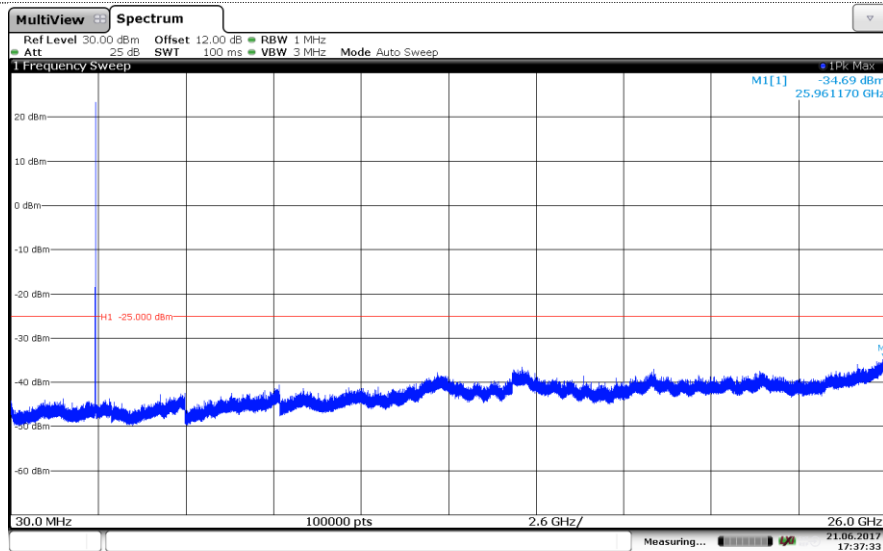

Channel Low