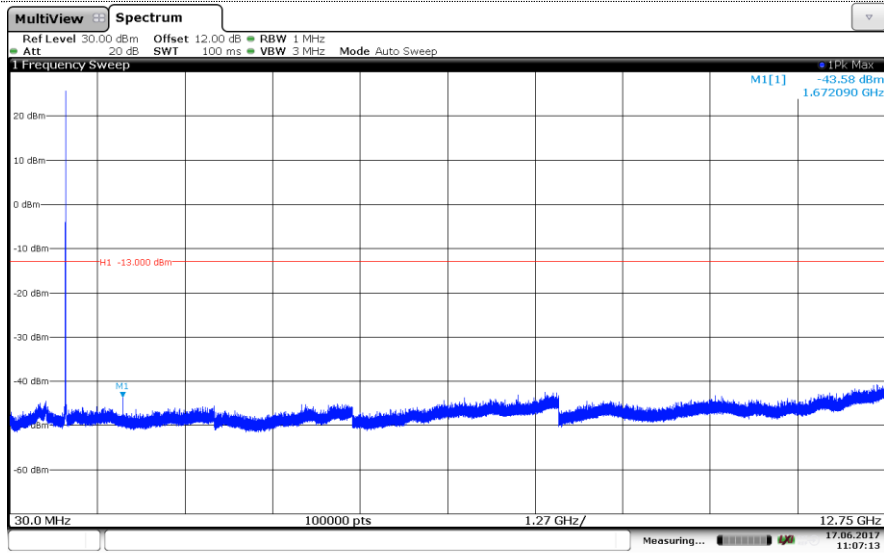

Channel Low