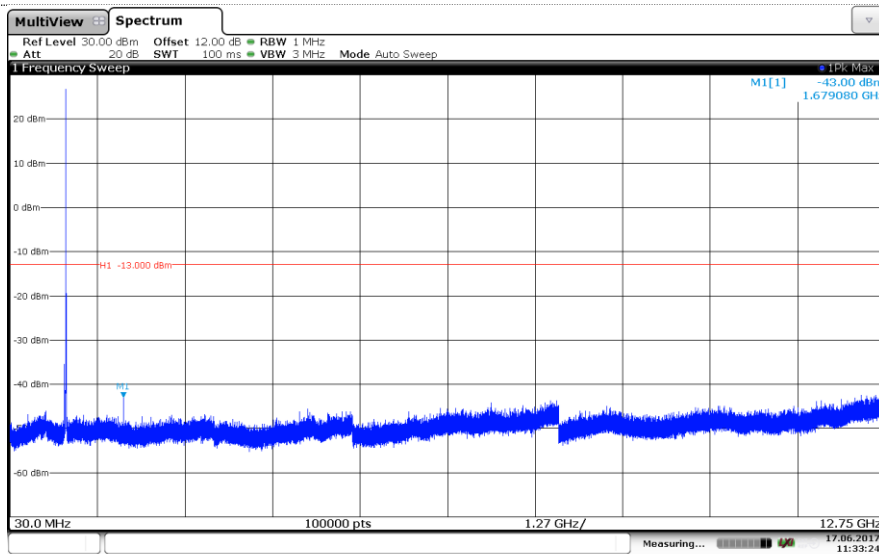

### Channel High

LTE Band 5-10MHz

16QAM

Channel Low

Channel Mid

Channel High

### LTE Band 7-5MHz