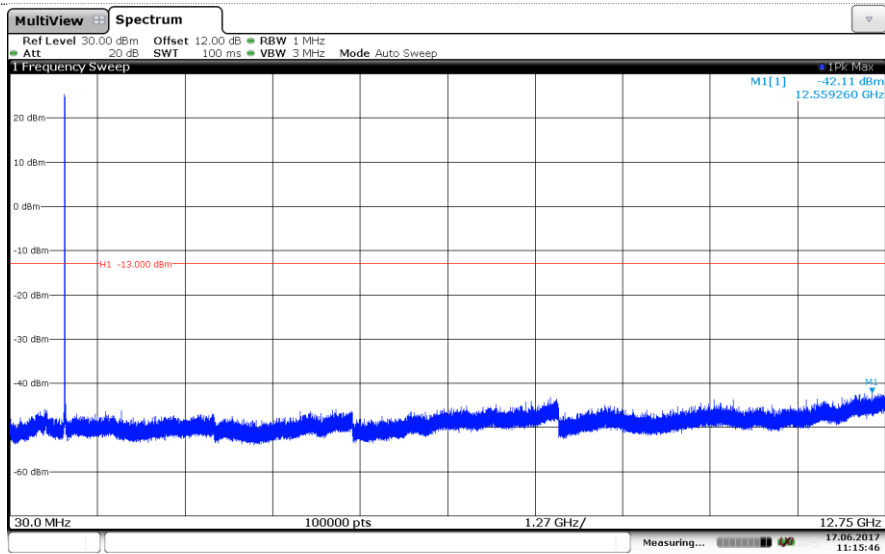

LTE Band 5-3MHz QPSK