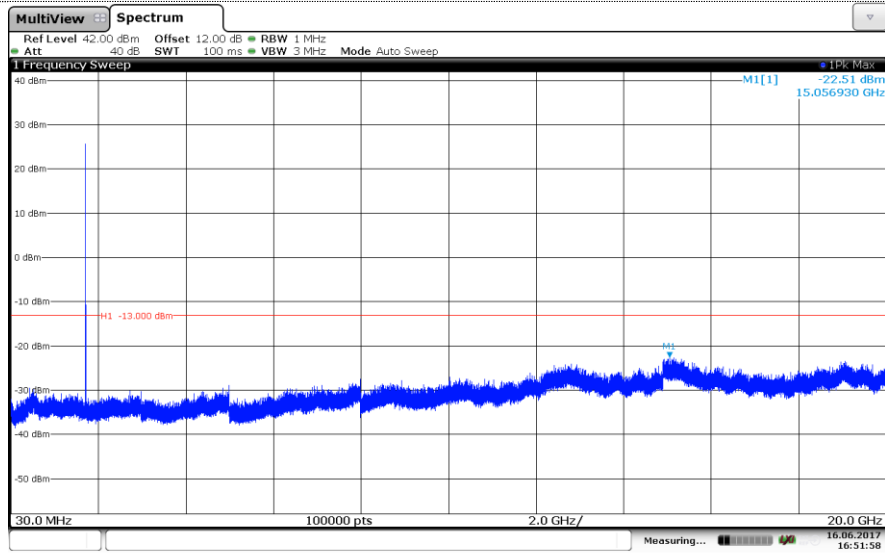

Channel Low