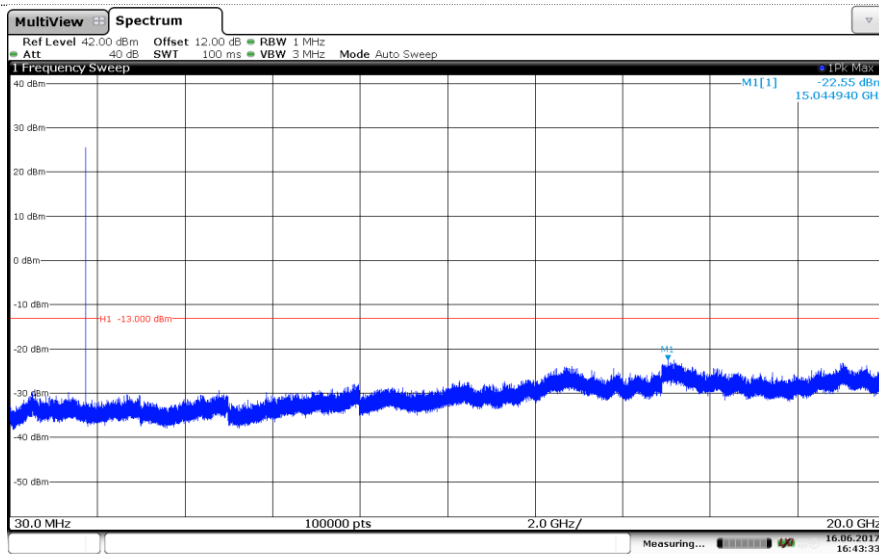

LTE Band 4-1.4MHz

QPSK

Channel Low

Channel Mid

Channel High

LTE Band 4-1.4MHz

16QAM

Channel Low

### LTE Band 4-3MHz