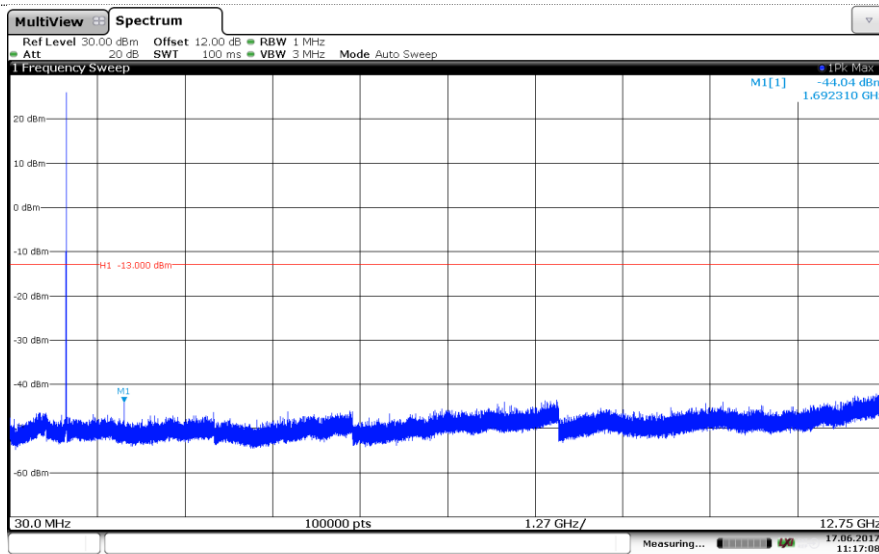

Channel Mid