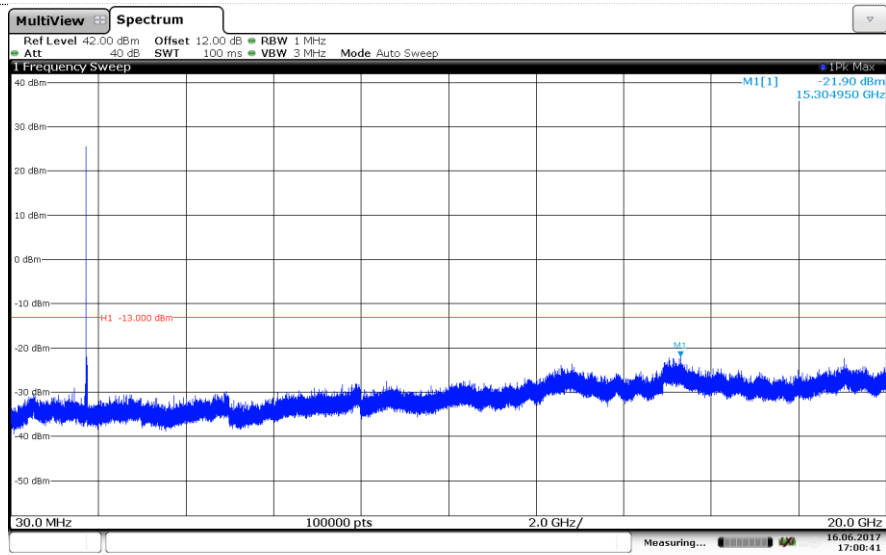

Channel Mid