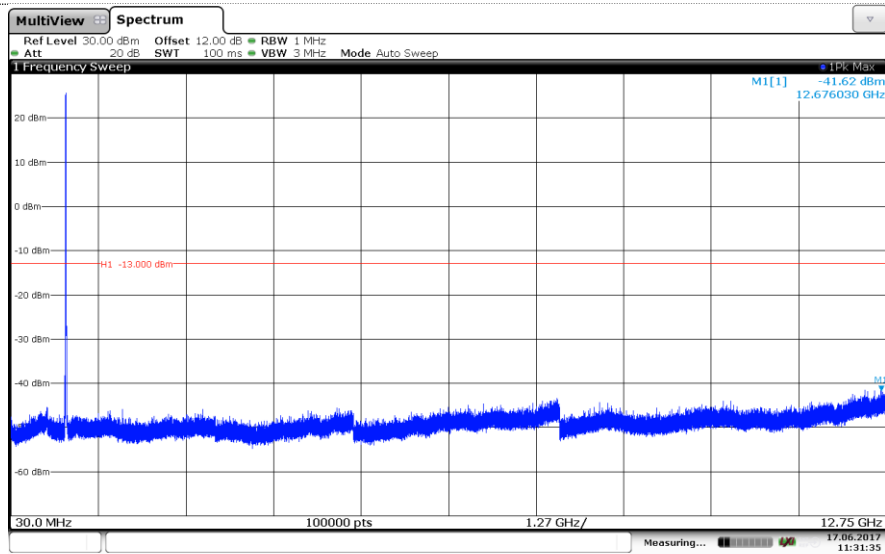

LTE Band 5-10MHz QPSK