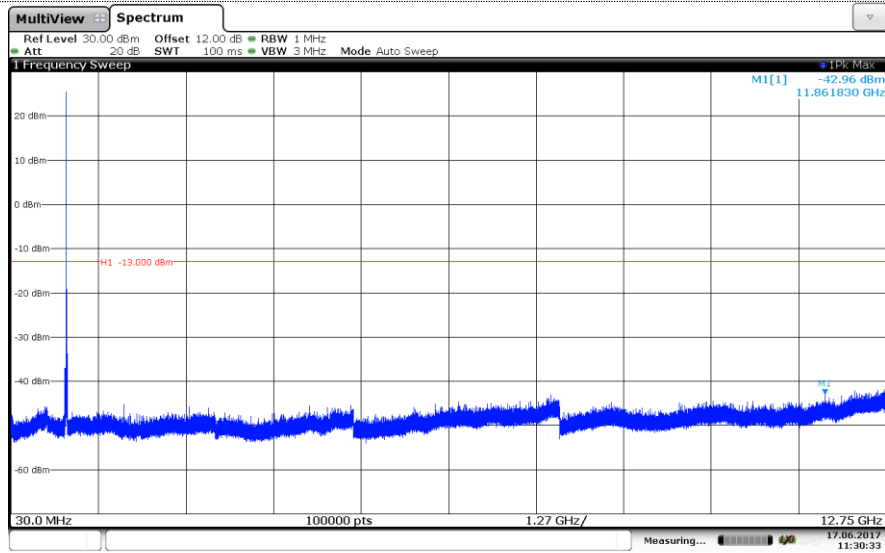

Channel Low