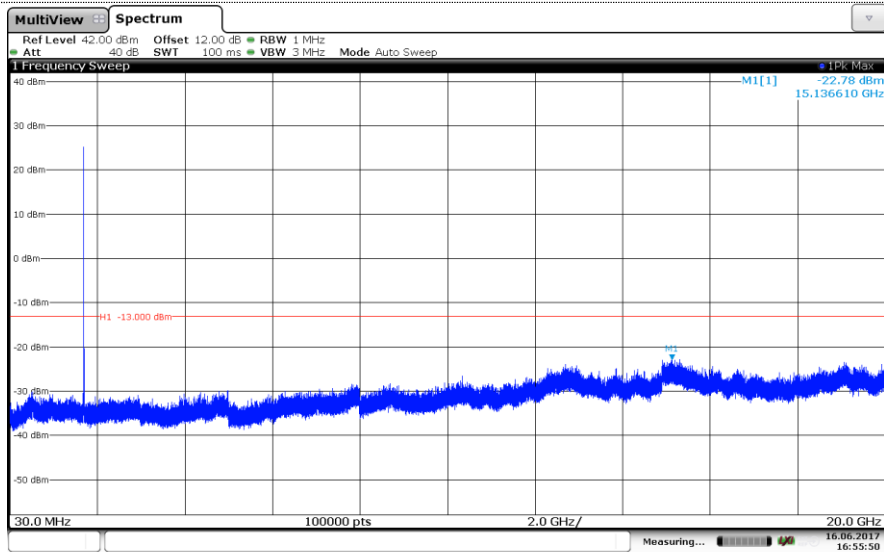

LTE Band 4-10MHz

QPSK