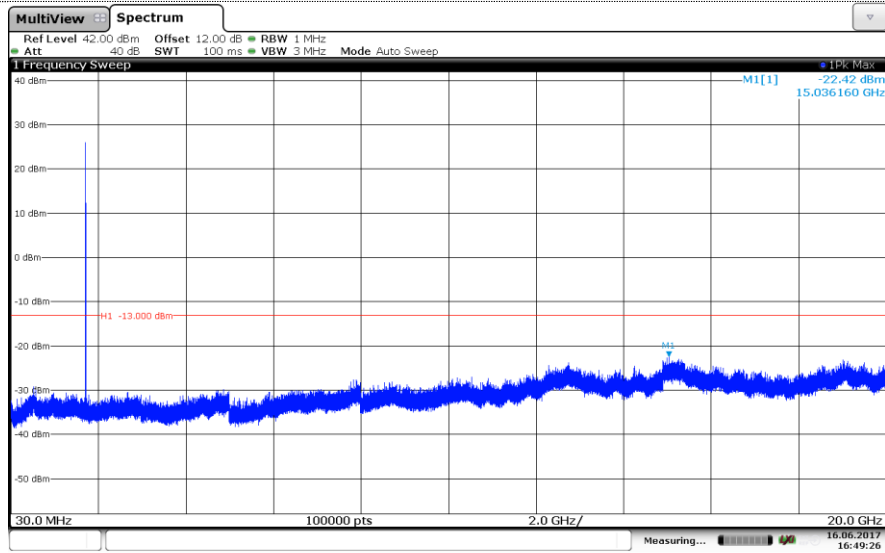

Channel Low