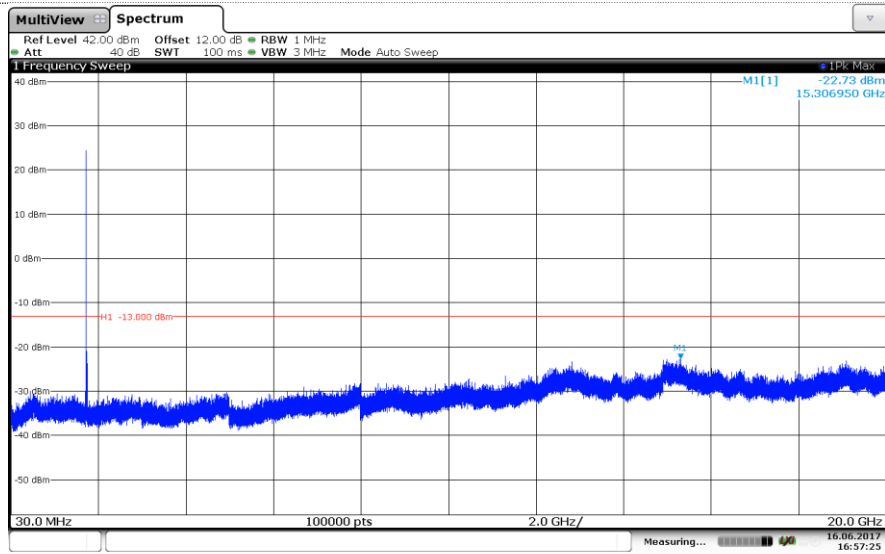

Channel Mid