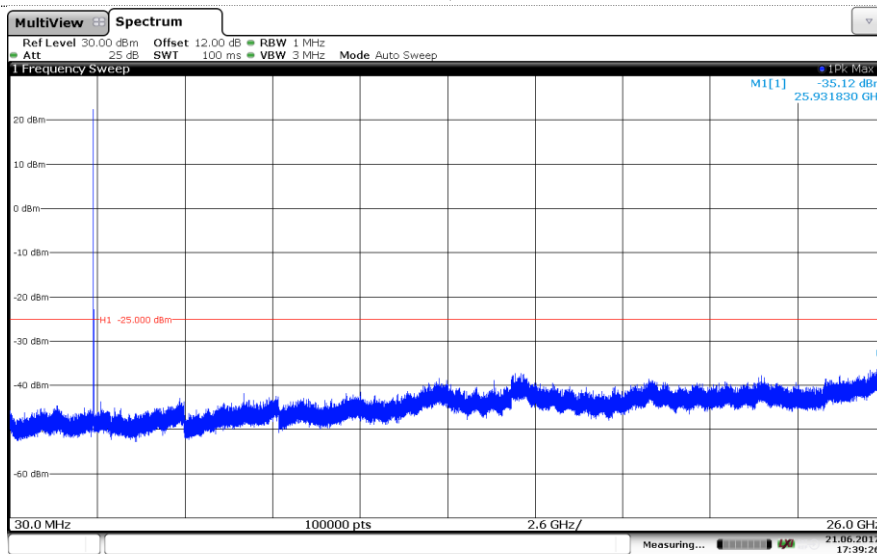

LTE Band 7-5MHz

16QAM