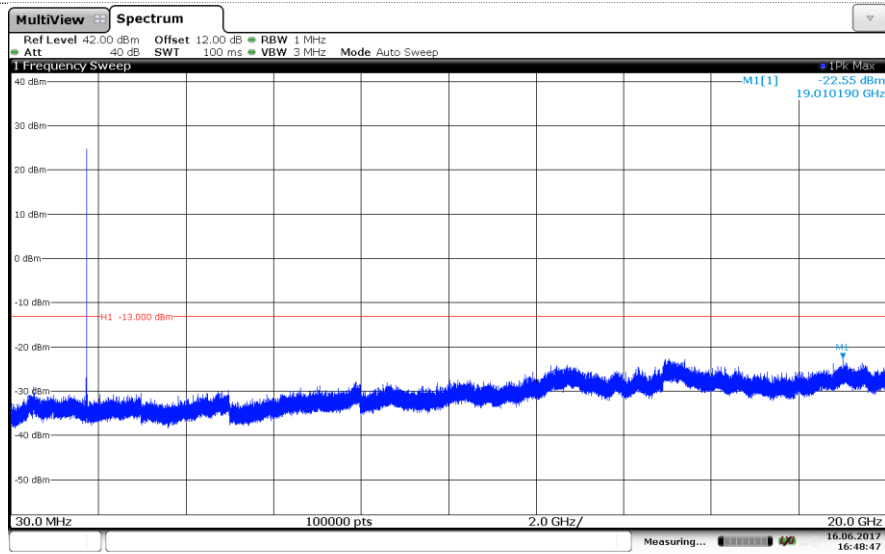

Channel Mid