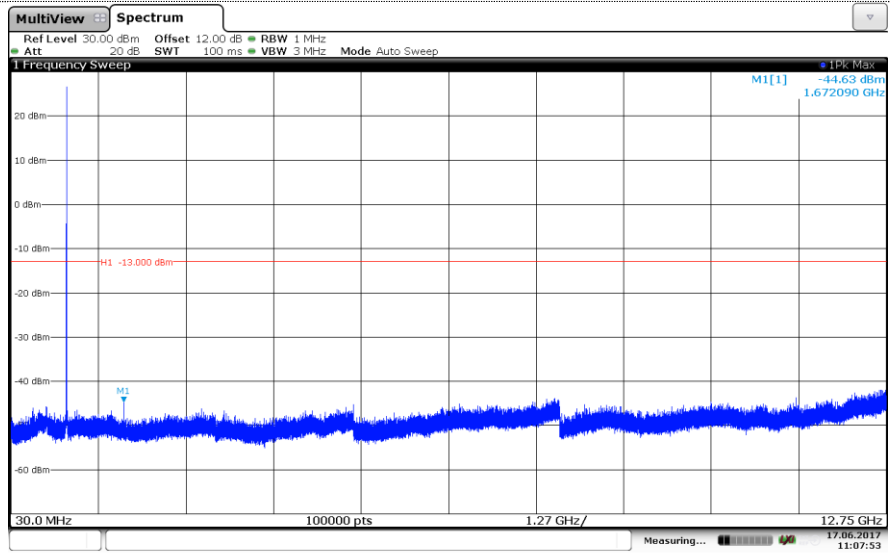

Channel Low