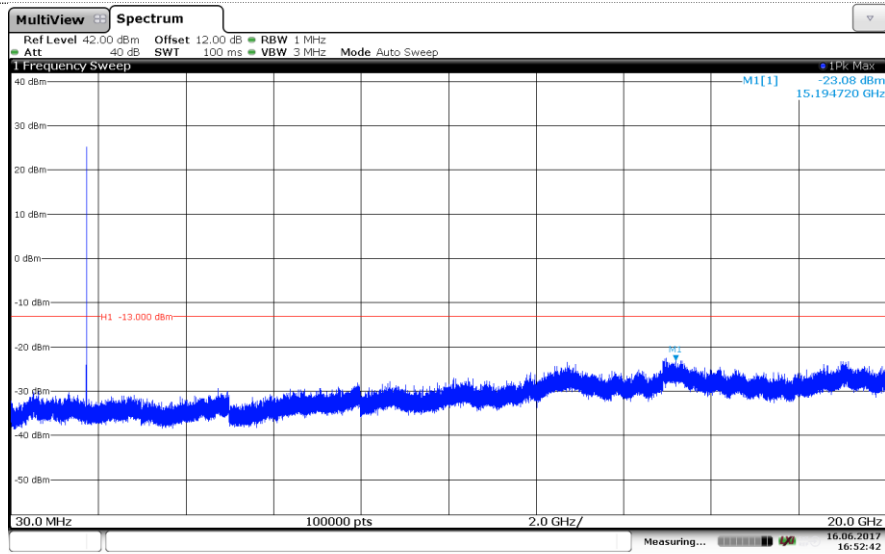

Channel Mid