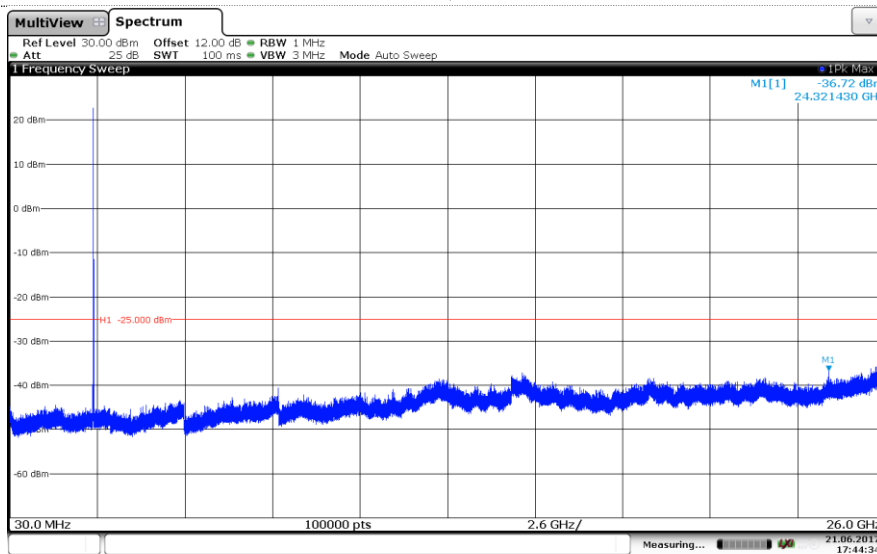

LTE Band 7-10MHz

16QAM