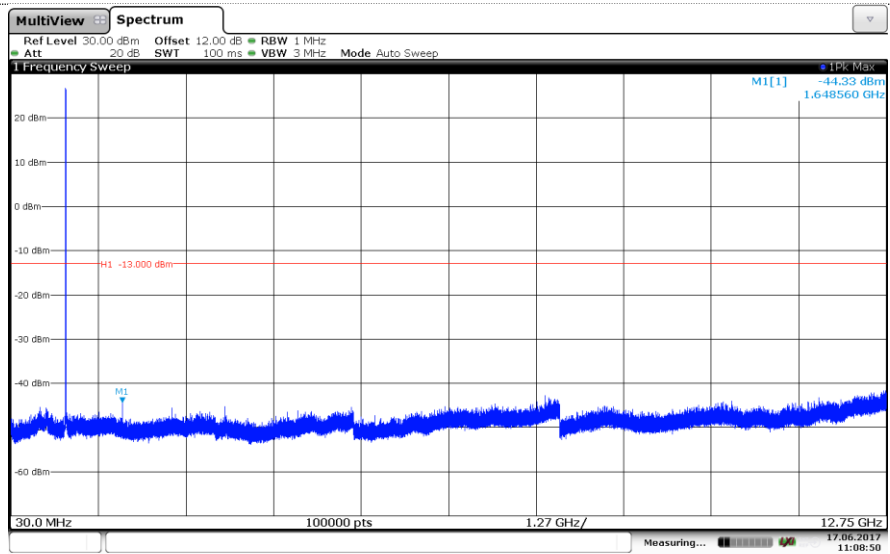

LTE Band 5-1.4MHz 16QAM