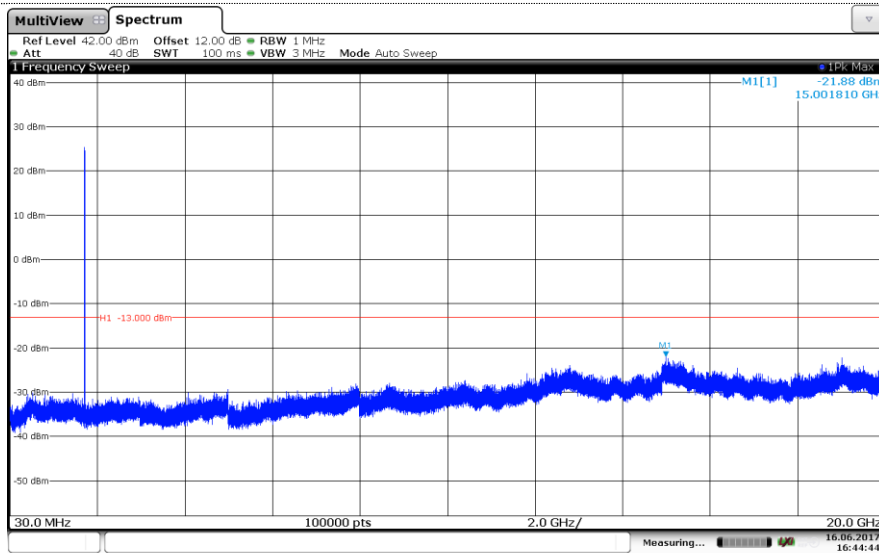

LTE Band 4-1.4MHz

QPSK

Channel Low

Channel Mid

Channel High

LTE Band 4-1.4MHz

16QAM

Channel Low