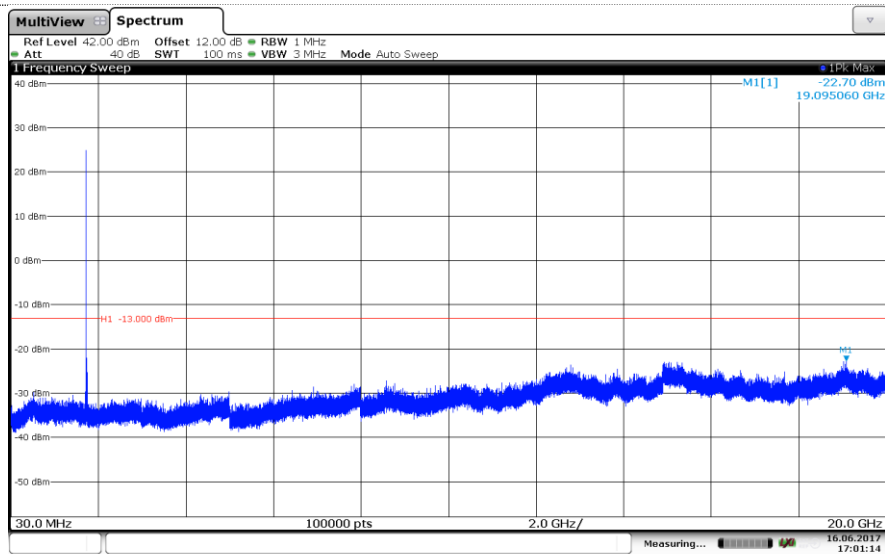

Channel Mid