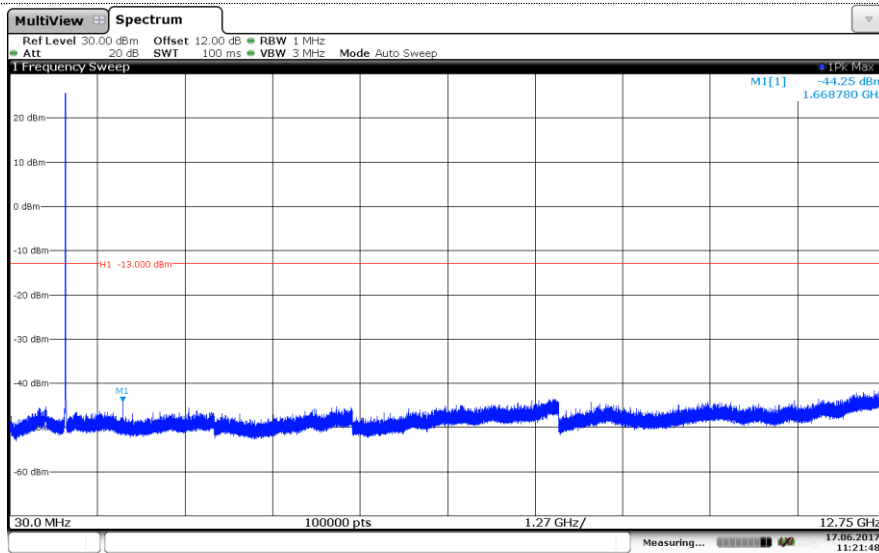

Channel Low