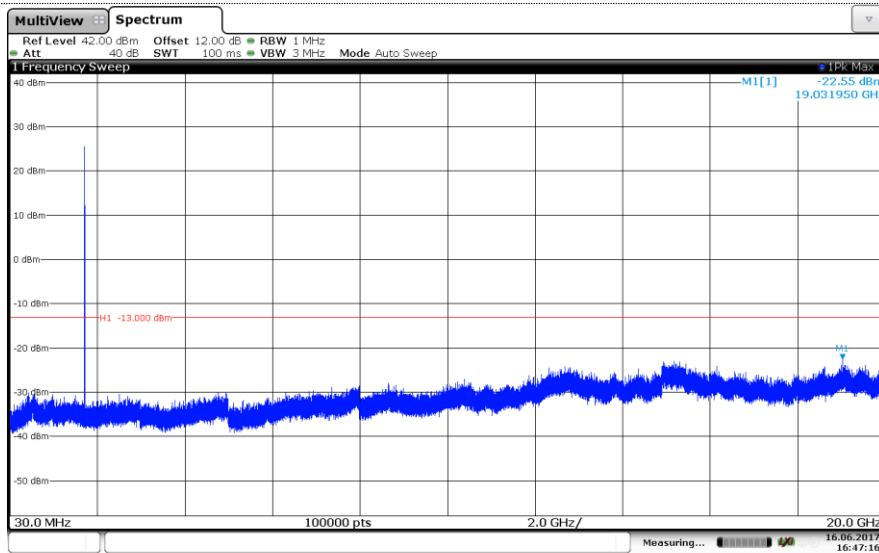

Channel Low