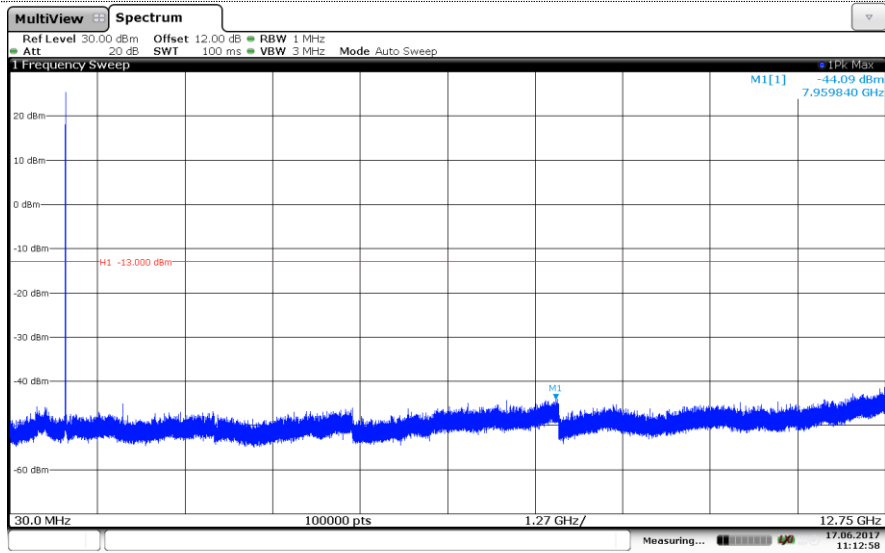

Channel Low