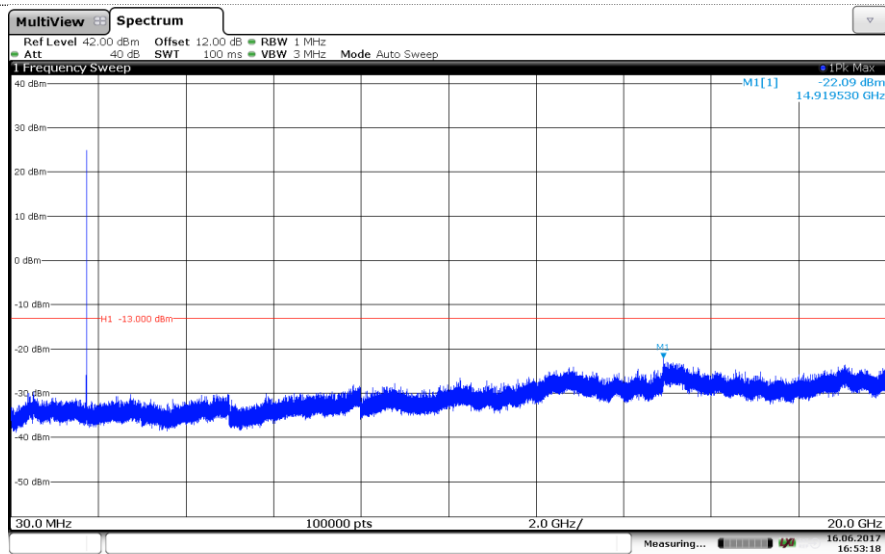

Channel Mid