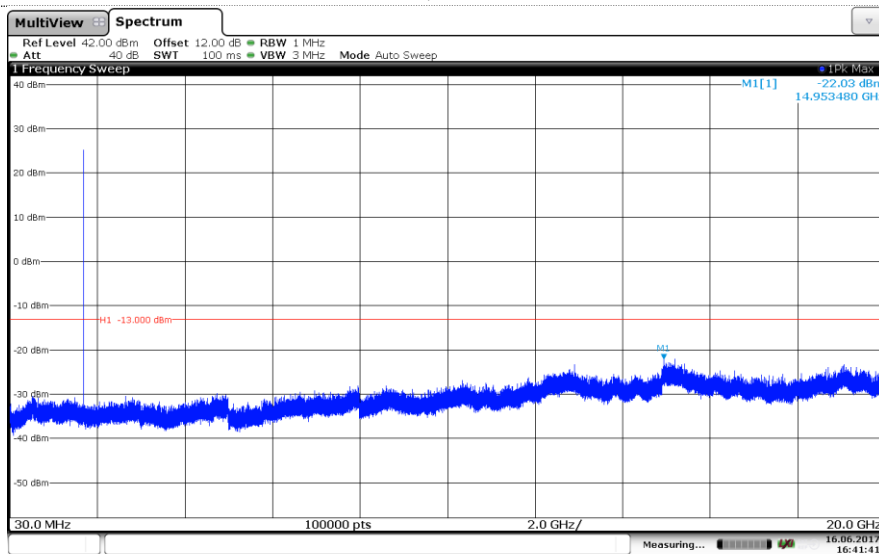

LTE Band 4-1.4MHz

QPSK

Channel Low

Channel Mid

Channel High

LTE Band 4-1.4MHz

16QAM

Channel Low

### LTE Band 4-3MHz