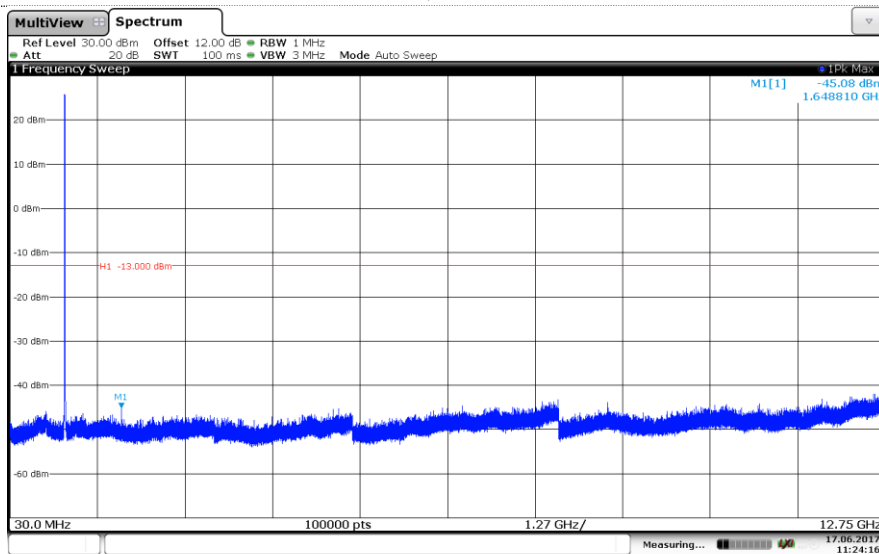

LTE Band 5-5MHz

QPSK