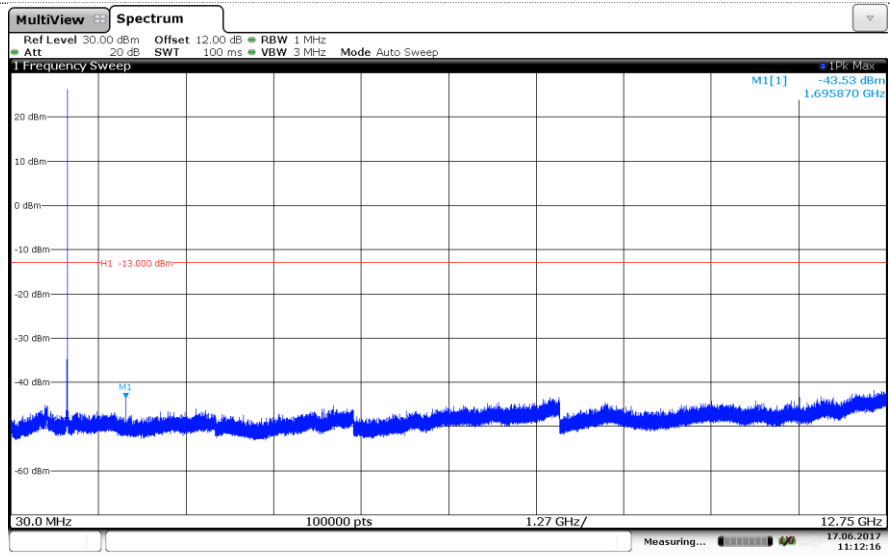

Channel Mid