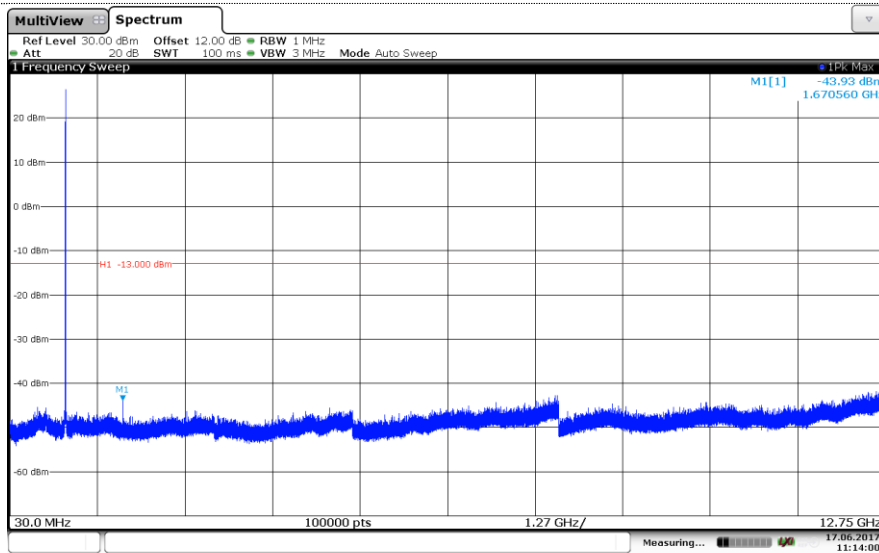

Channel Low