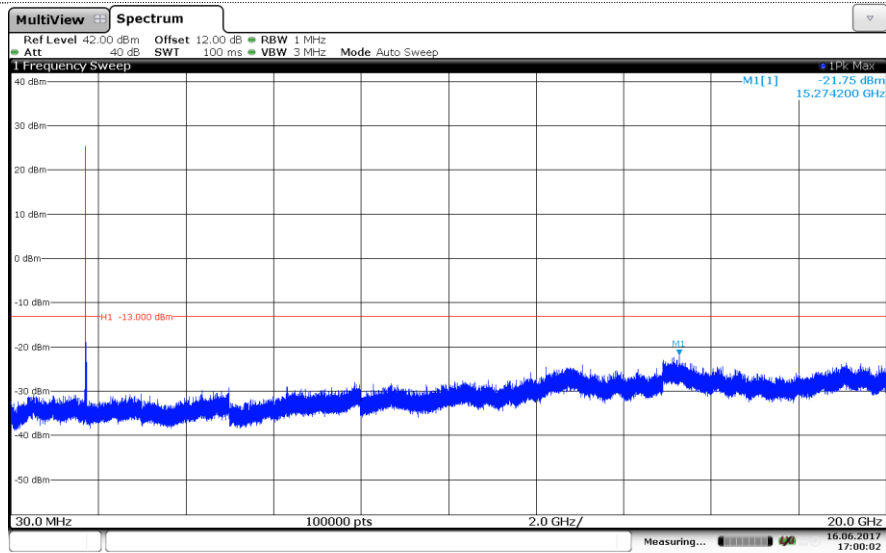

Channel Low