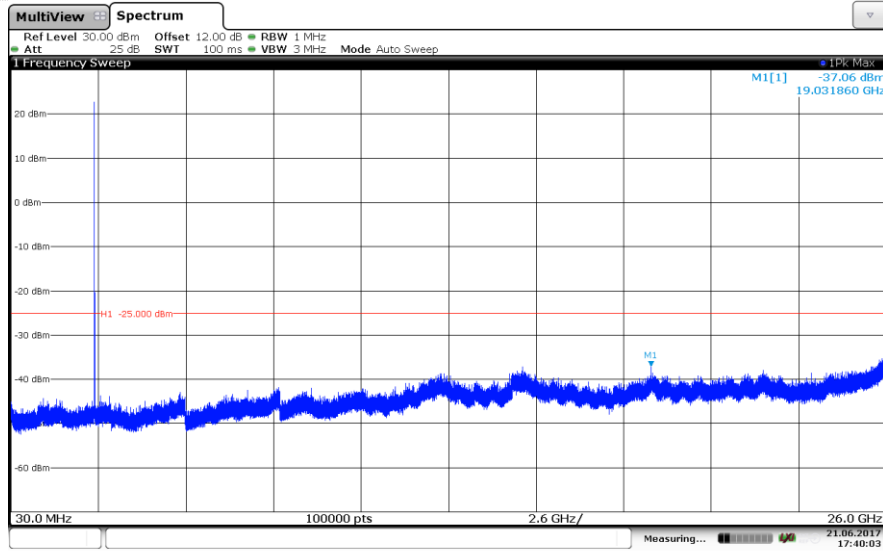

LTE Band 7-5MHz

QPSK