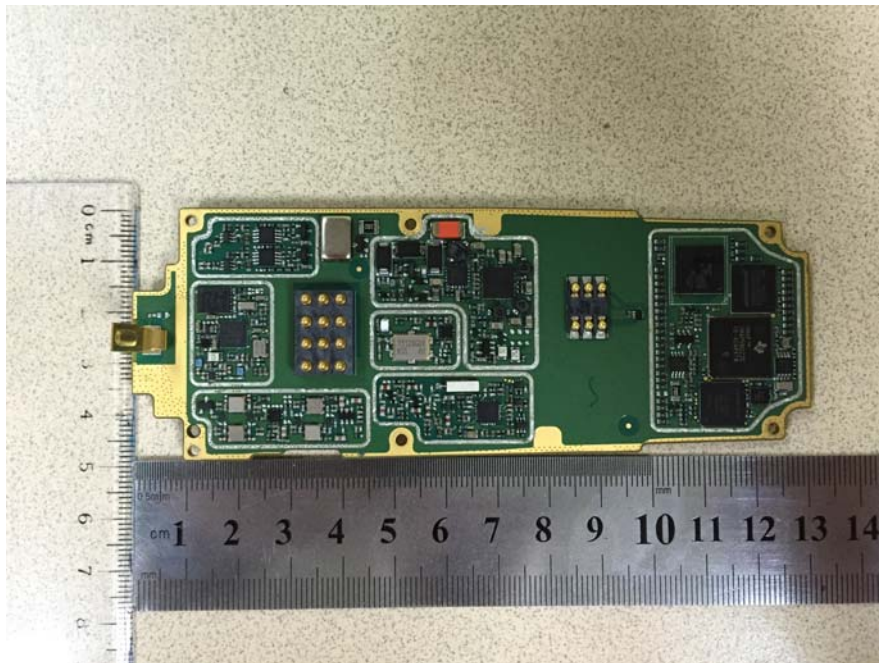

EXHIBIT C - EUT INTERNAL PHOTOGRAPHS

EUT –Uncover View

EUT –Uncover View

EUT –Main Board Top View

EUT –Main Board Unshielded Top View

EUT –Main Board Bottom View

EUT –Main Board Unshielded Bottom View

EUT –Sub Board Top View

EUT –Sub Board Bottom View

EUT –Screen View

EUT –Battery View

EUT –Battery Label View

EUT –Antenna View

EUT –Earphone View

EUT –Remote Speaker Microphone View

EUT –Receptacle View

EUT –Adater Label View