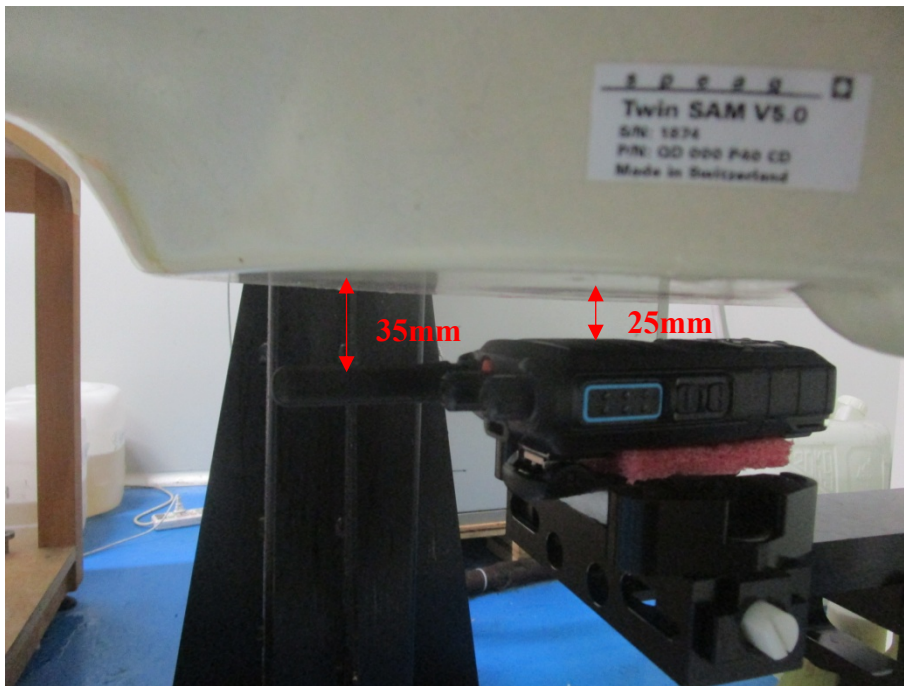

APPENDIX B EUT TEST POSITION PHOTOS

Liquid depth $\geq 15\text{cm}$

Mode:F350 F5+Antenna 1:

Face Up Setup Photo(25mm)

Body Back Setup Photo(0mm)

Mode:F350 F5+Antenna 2:

Face Up Setup Photo(25mm)

Body Back Setup Photo(0mm)

Mode:F310 F5+Antenna 1:

Face Up Setup Photo(25mm)

Body Back Setup Photo(0mm)

Mode:F310 F5+Antenna 2:

Face Up Setup Photo(25mm)

Body Back Setup Photo(0mm)