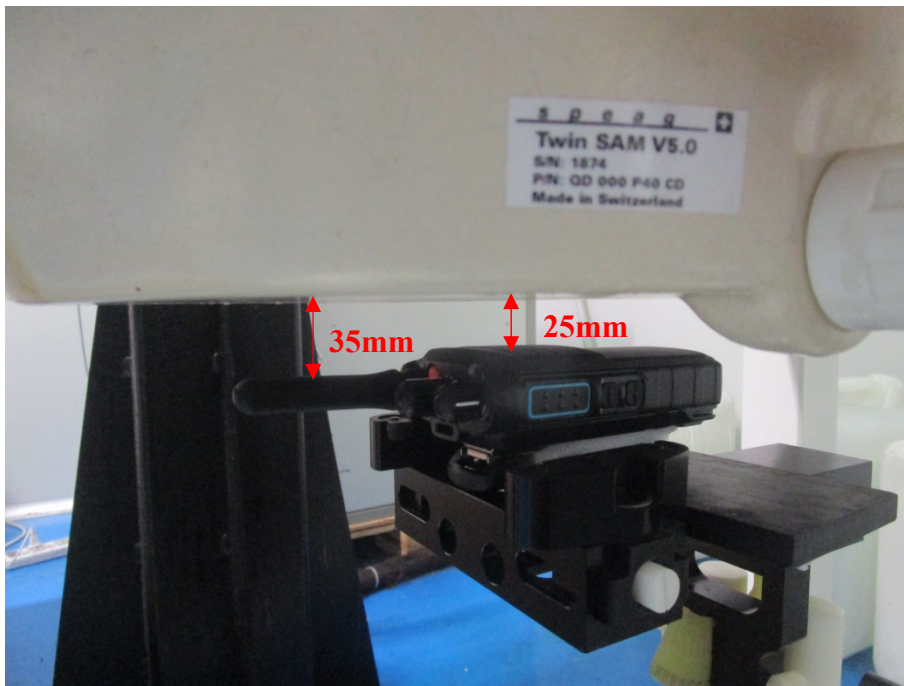

APPENDIX B EUT TEST POSITION PHOTOS

Liquid depth $\geq 15\text{cm}$

Mode:F350 F5+Antenna 1:

Face Up Setup Photo(25mm)

Body Back Setup Photo(0mm)

Mode:F350 F5+Antenna 2:

Face Up Setup Photo(25mm)

Body Back Setup Photo(0mm)

Mode:F310 F5+Antenna 1:

Face Up Setup Photo(25mm)

Body Back Setup Photo(0mm)

Mode:F310 F5+Antenna 2:

Face Up Setup Photo(25mm)

Body Back Setup Photo(0mm)