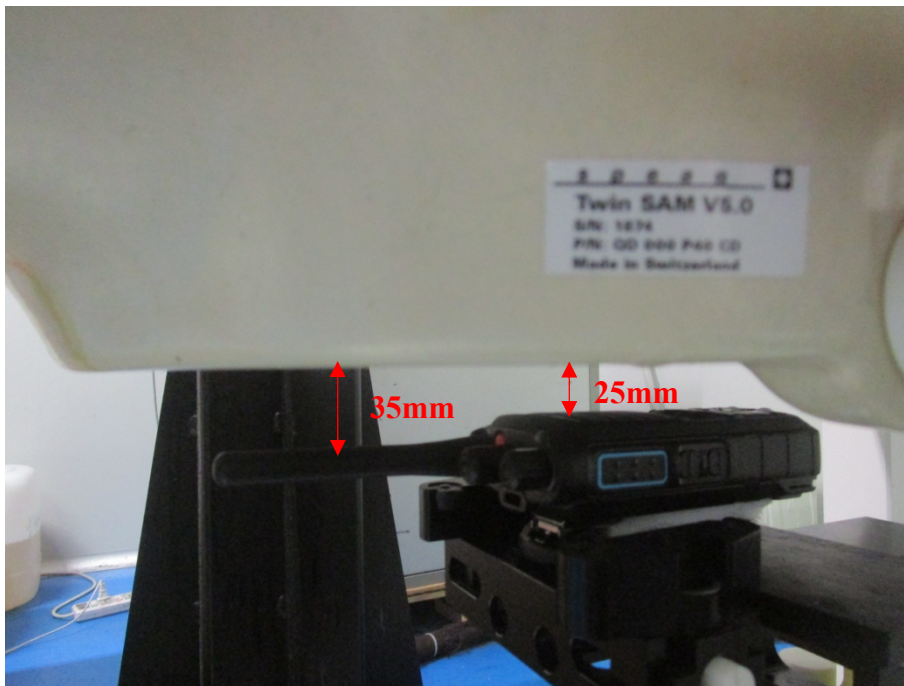

APPENDIX B EUT TEST POSITION PHOTOS

Liquid depth $\geq 15\text{cm}$

Mode:F350 F5+Antenna 1:

Face Up Setup Photo(25mm)

Body Back Setup Photo(0mm)

Mode:F350 F5+Antenna 2:

Face Up Setup Photo(25mm)

Body Back Setup Photo(0mm)

Mode:F310 F5+Antenna 1:

Face Up Setup Photo(25mm)

Body Back Setup Photo(0mm)

Mode:F310 F5+Antenna 2:

Face Up Setup Photo(25mm)

Body Back Setup Photo(0mm)