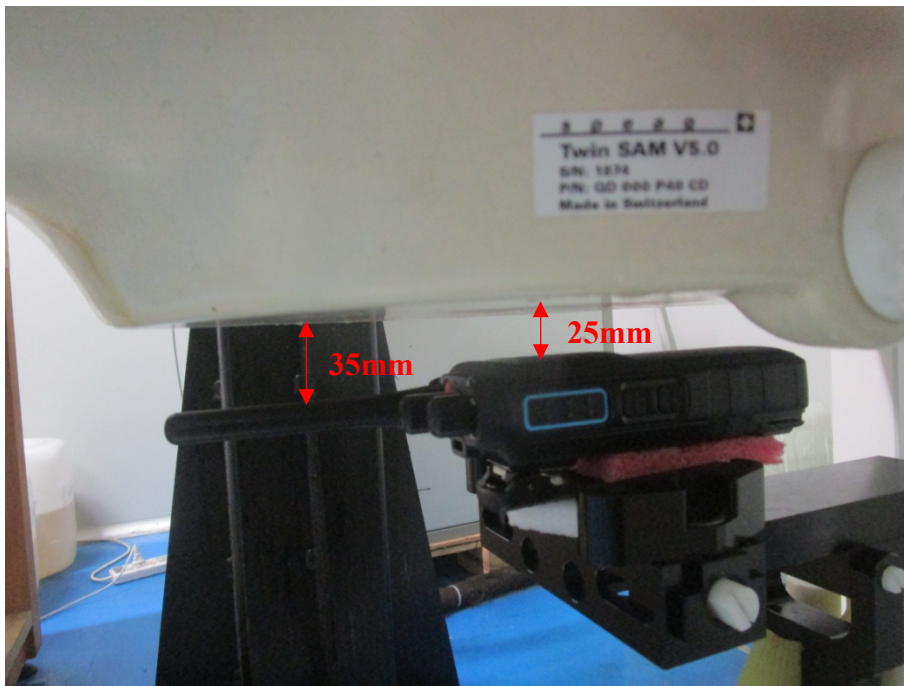

APPENDIX B EUT TEST POSITION PHOTOS

Liquid depth $\geq 15\text{cm}$

Mode:F350 F5+Antenna 1:

Face Up Setup Photo(25mm)

Body Back Setup Photo(0mm)

Mode:F350 F5+Antenna 2:

Face Up Setup Photo(25mm)

Body Back Setup Photo(0mm)

Mode:F310 F5+Antenna 1:

Face Up Setup Photo(25mm)

Body Back Setup Photo(0mm)

Mode:F310 F5+Antenna 2:

Face Up Setup Photo(25mm)

Body Back Setup Photo(0mm)