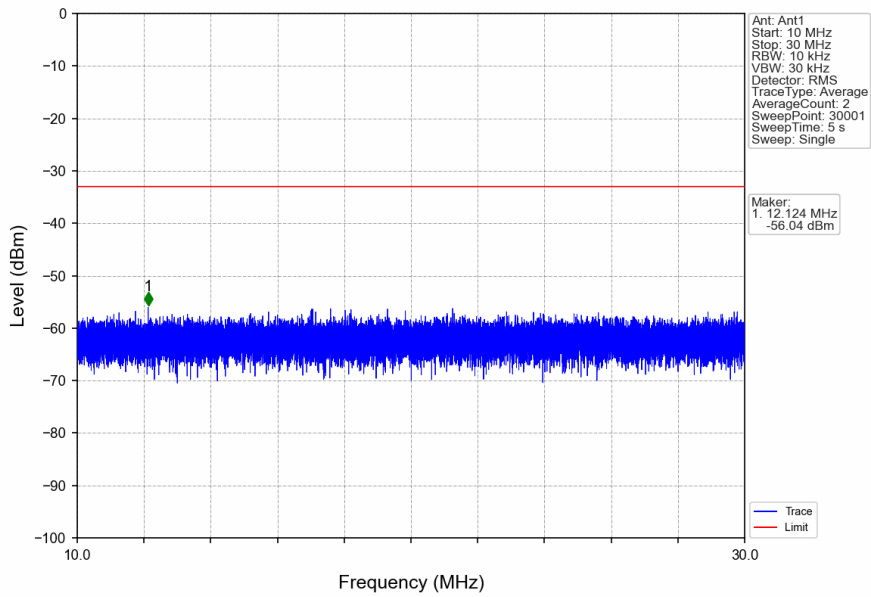

n66_15kHz_SISO_NTNV_20MHz_CP-OFDM QPSK_1770MHz_Outer_Full