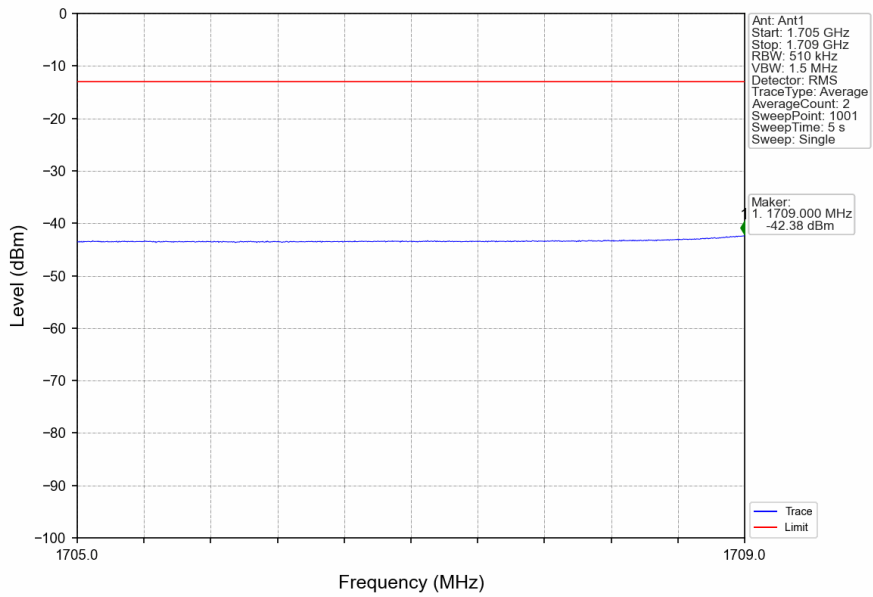

n66_15kHz_SISO_NTNV_20MHz_CP-OFDM QPSK_1720MHz_Inner_1RB_Left