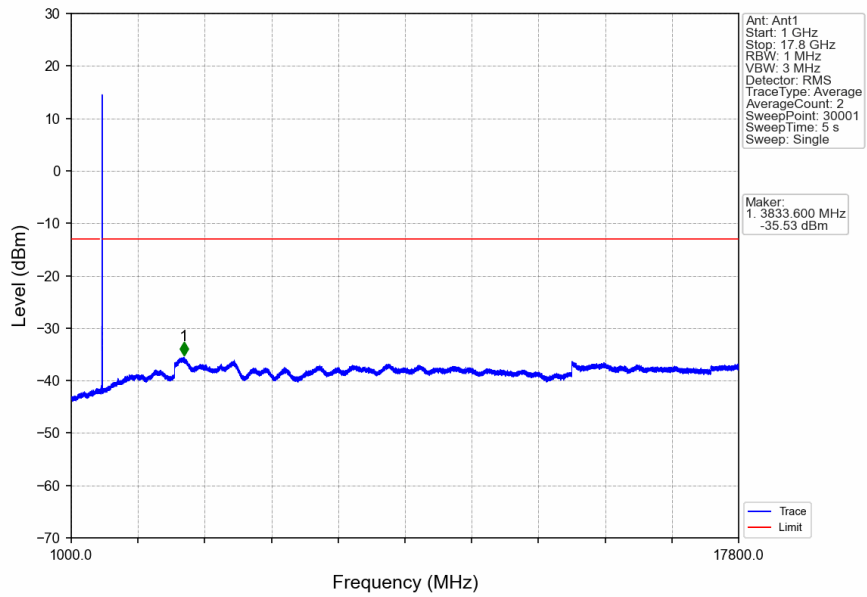

n66_15kHz_SISO_NTNV_20MHz_CP-OFDM QPSK_1770MHz_Edge_1RB_Right