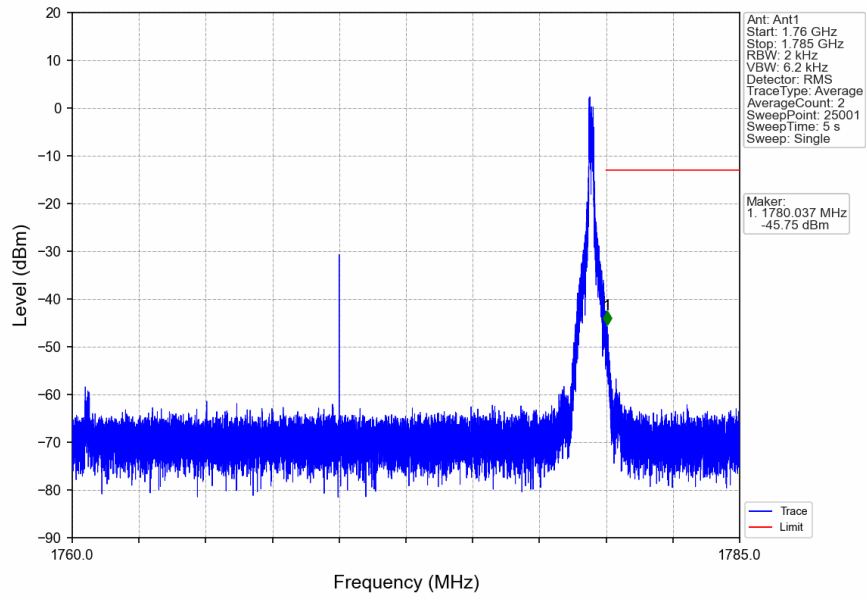

n66\_15kHz\_SISO\_NTNV\_20MHz\_CP-OFDM QPSK\_1745MHz\_Edge\_1RB\_Left

n66\_15kHz\_SISO\_NTNV\_20MHz\_CP-OFDM QPSK\_1745MHz\_Edge\_1RB\_Left

n66\_15kHz\_SISO\_NTNV\_20MHz\_CP-OFDM QPSK\_1745MHz\_Edge\_1RB\_Left

n66\_15kHz\_SISO\_NTNV\_20MHz\_CP-OFDM QPSK\_1745MHz\_Edge\_1RB\_Left

n66\_15kHz\_SISO\_NTNV\_20MHz\_CP-OFDM QPSK\_1745MHz\_Edge\_1RB\_Left

n66\_15kHz\_SISO\_NTNV\_20MHz\_CP-OFDM QPSK\_1770MHz\_Edge\_1RB\_Right