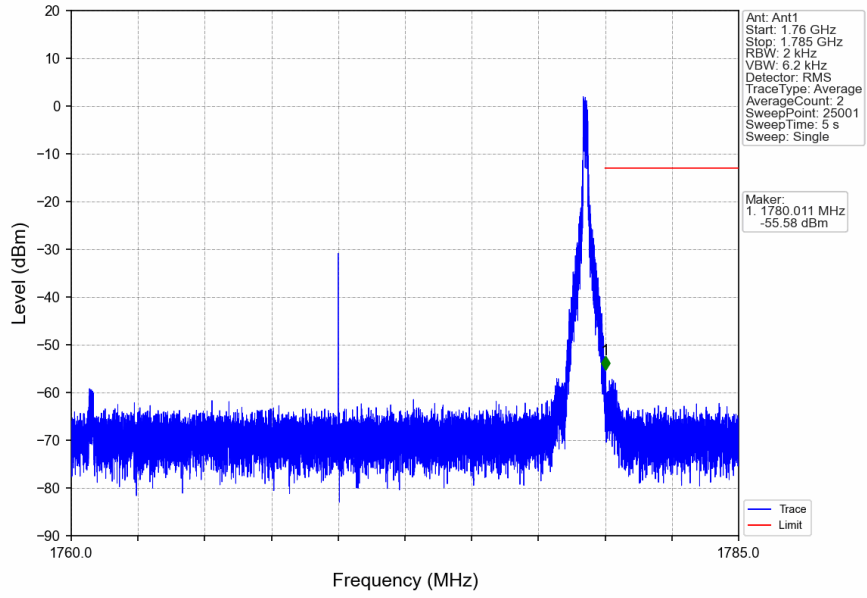

n66_15kHz_SISO_NTNV_20MHz_CP-OFDM QPSK_1770MHz_Inner_1RB_Right