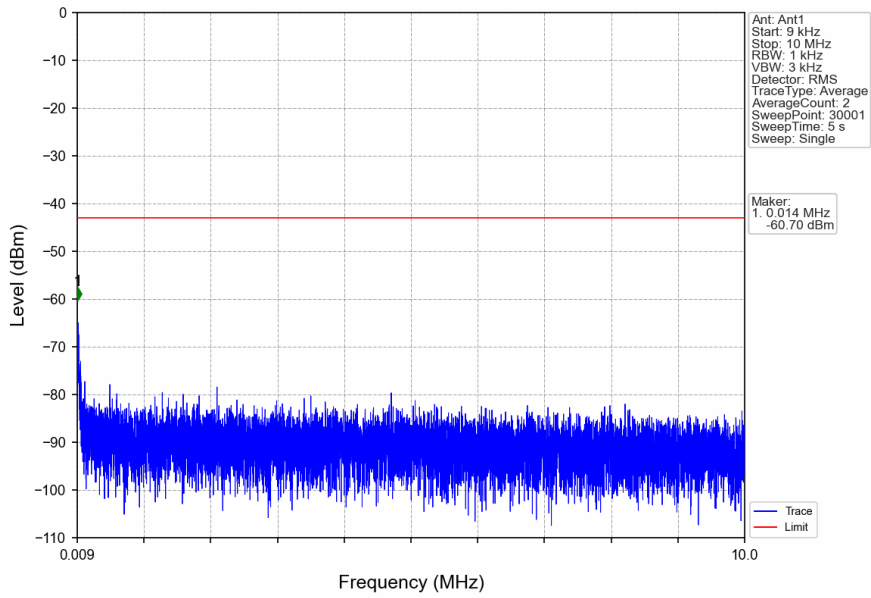

n66_15kHz_SISO_NTNV_20MHz_CP-OFDM QPSK_1770MHz_Outer_Full