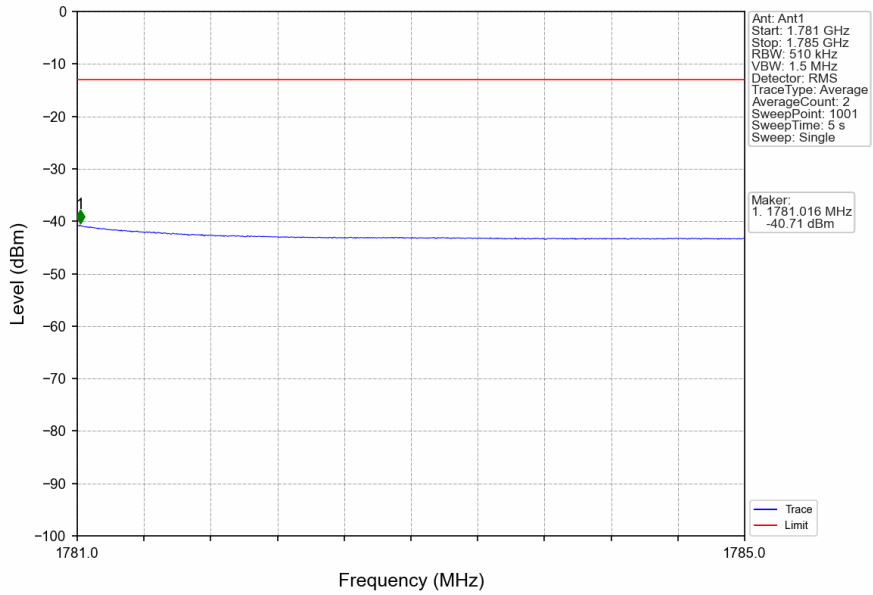

n66_15kHz_SISO_NTNV_20MHz_CP-OFDM QPSK_1770MHz_Inner_1RB_Right