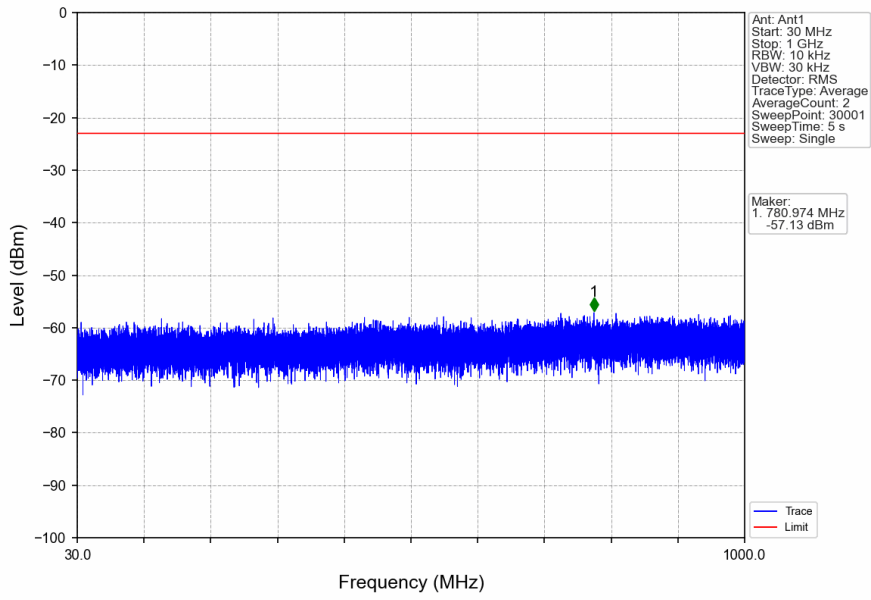

n66_15kHz_SISO_NTNV_20MHz_CP-OFDM QPSK_1745MHz_Edge_1RB_Left