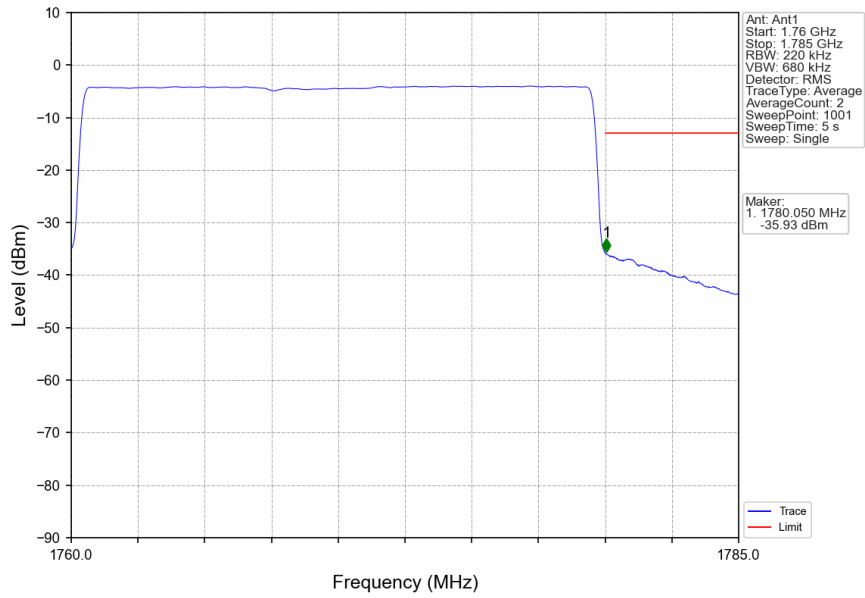

n66_15kHz_SISO_NTNV_20MHz_CP-OFDM QPSK_1770MHz_Outer_Full