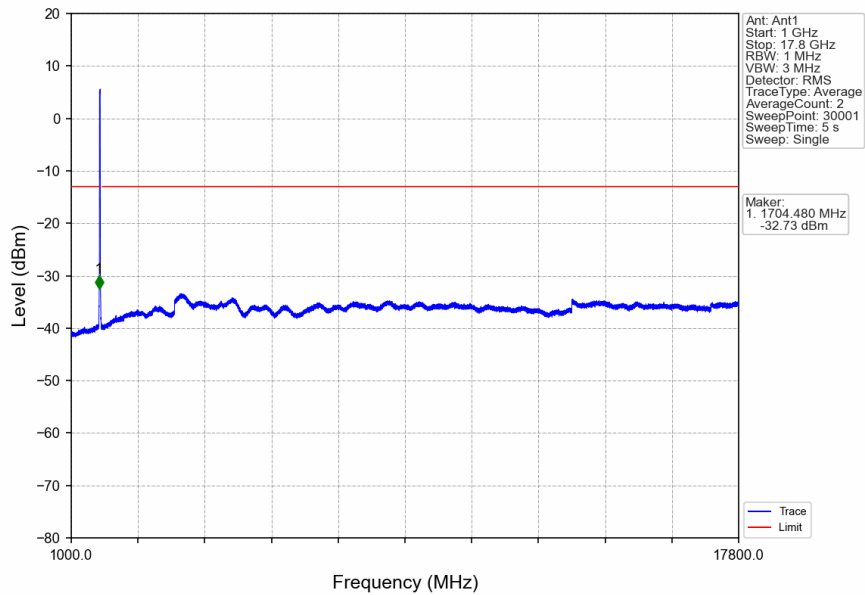

n66\_15kHz\_SISO\_NTNV\_20MHz\_CP-OFDM QPSK\_1720MHz\_Outer\_Full

n66\_15kHz\_SISO\_NTNV\_20MHz\_CP-OFDM QPSK\_1720MHz\_Outer\_Full

n66\_15kHz\_SISO\_NTNV\_20MHz\_CP-OFDM QPSK\_1720MHz\_Inner\_1RB\_Left