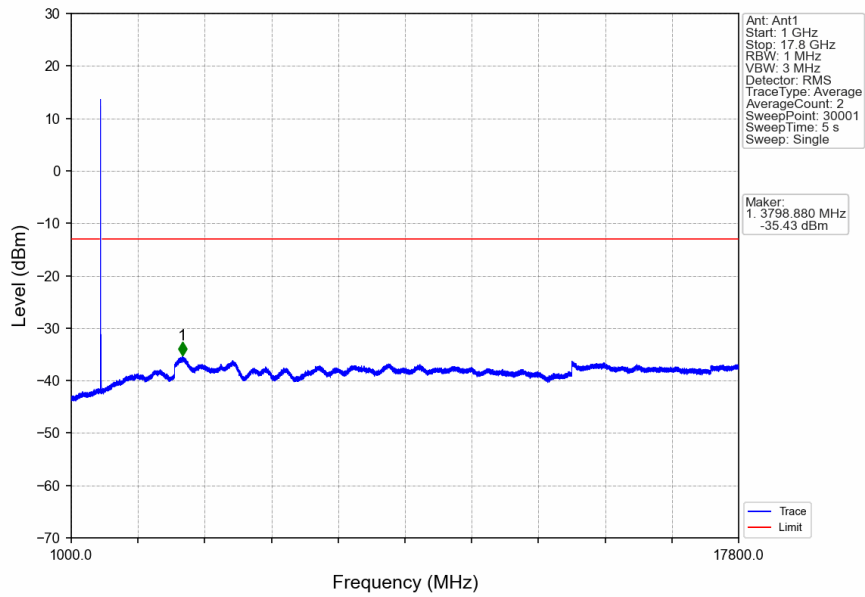

n66\_15kHz\_SISO\_NTNV\_20MHz\_CP-OFDM QPSK\_1745MHz\_Edge\_1RB\_Left

n66\_15kHz\_SISO\_NTNV\_20MHz\_CP-OFDM QPSK\_1745MHz\_Edge\_1RB\_Left

n66\_15kHz\_SISO\_NTNV\_20MHz\_CP-OFDM QPSK\_1745MHz\_Edge\_1RB\_Left

n66\_15kHz\_SISO\_NTNV\_20MHz\_CP-OFDM QPSK\_1745MHz\_Edge\_1RB\_Left

n66\_15kHz\_SISO\_NTNV\_20MHz\_CP-OFDM QPSK\_1745MHz\_Edge\_1RB\_Left

n66\_15kHz\_SISO\_NTNV\_20MHz\_CP-OFDM QPSK\_1770MHz\_Edge\_1RB\_Right