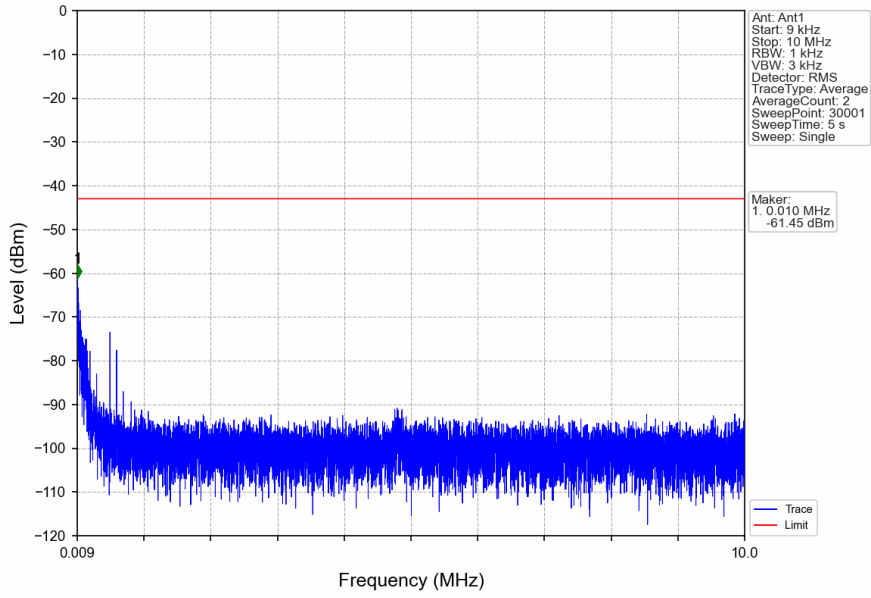

n66_15kHz_SISO_NTNV_20MHz_CP-OFDM QPSK_1720MHz_Inner_1RB_Left