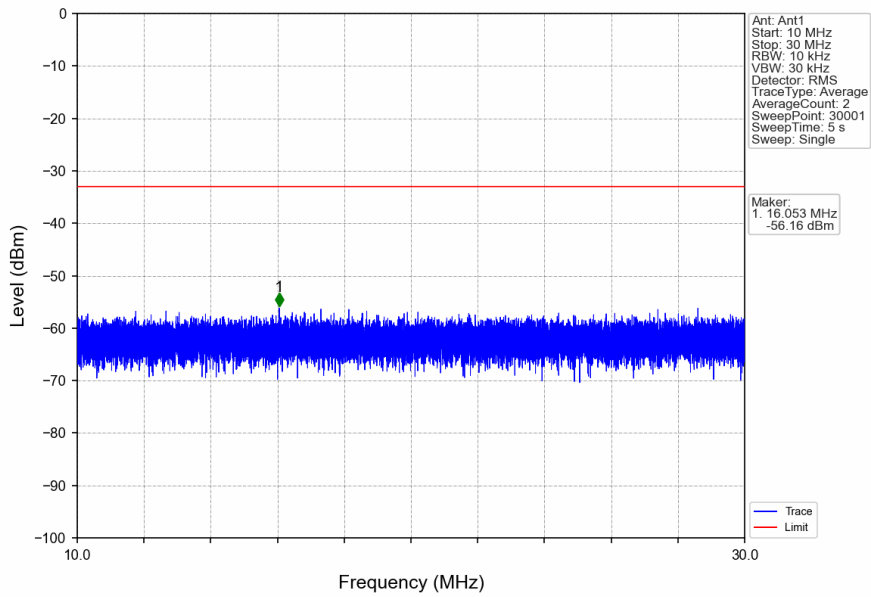

n66_15kHz_SISO_NTNV_20MHz_CP-OFDM QPSK_1720MHz_Inner_1RB_Left