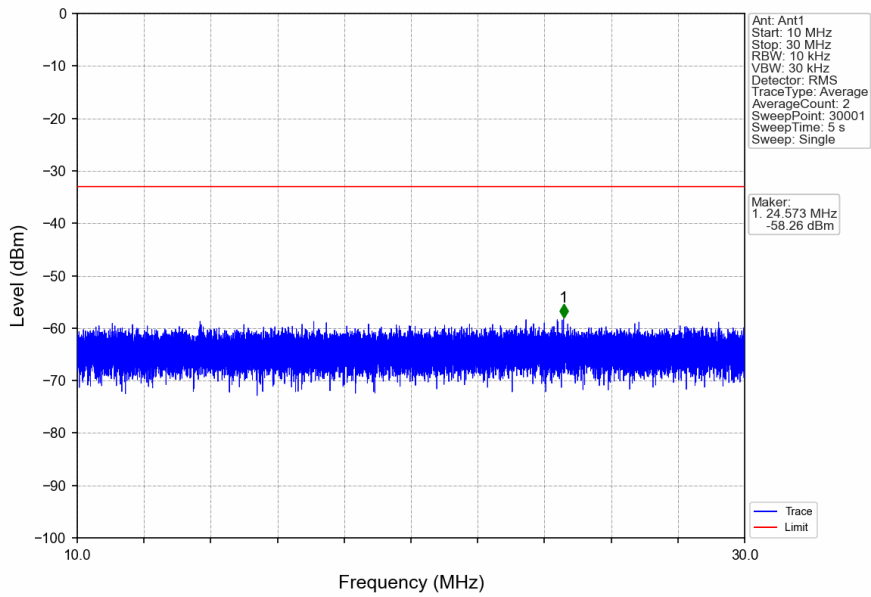

n66\_15kHz\_SISO\_NTNV\_20MHz\_CP-OFDM QPSK\_1770MHz\_Edge\_1RB\_Right

n66\_15kHz\_SISO\_NTNV\_20MHz\_CP-OFDM QPSK\_1770MHz\_Edge\_1RB\_Right

n66\_15kHz\_SISO\_NTNV\_20MHz\_CP-OFDM QPSK\_1770MHz\_Edge\_1RB\_Right