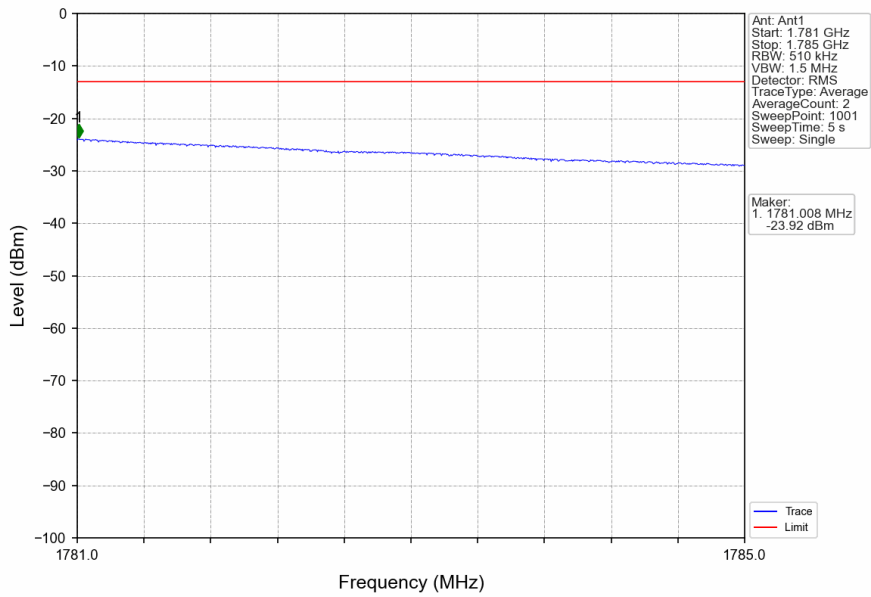

n66_15kHz_SISO_NTNV_20MHz_CP-OFDM QPSK_1770MHz_Outer_Full