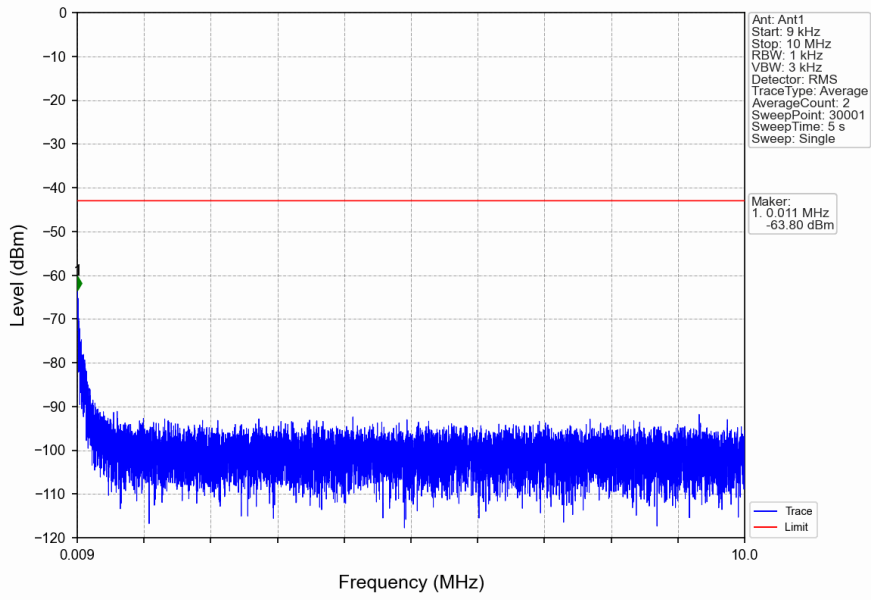

n66_15kHz_SISO_NTNV_20MHz_CP-OFDM QPSK_1770MHz_Edge_1RB_Right