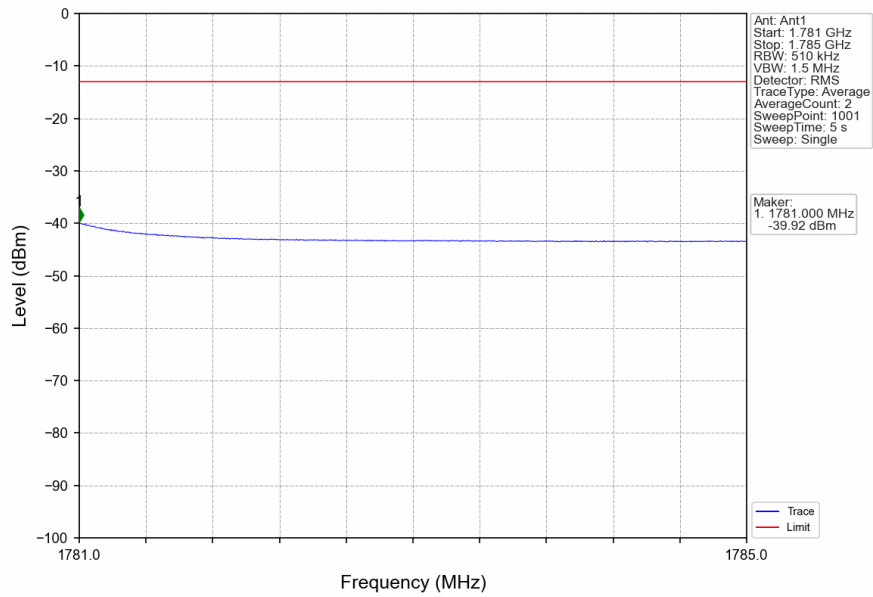

n66_15kHz_SISO_NTNV_20MHz_CP-OFDM QPSK_1770MHz_Edge_1RB_Right