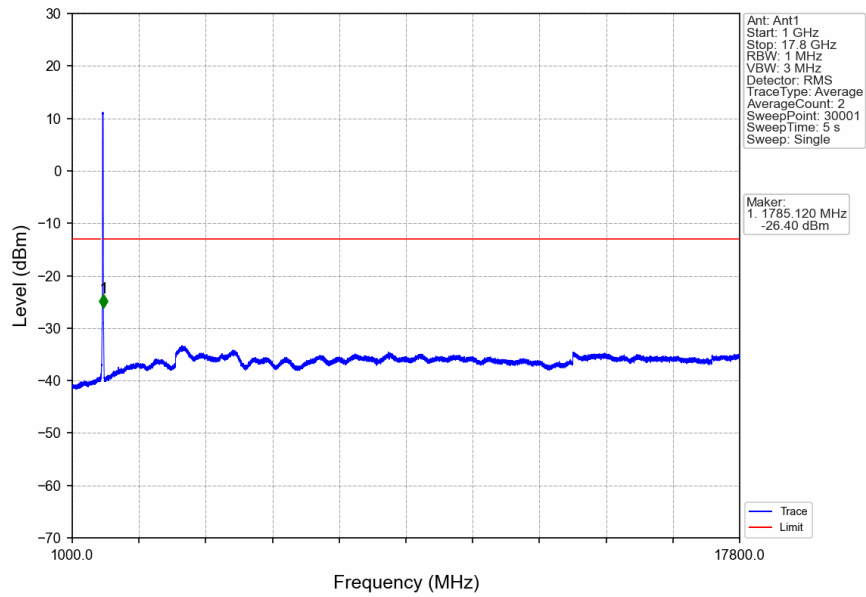

n66_15kHz_SISO_NTNV_20MHz_CP-OFDM_QPSK_1770MHz_Outer_Full