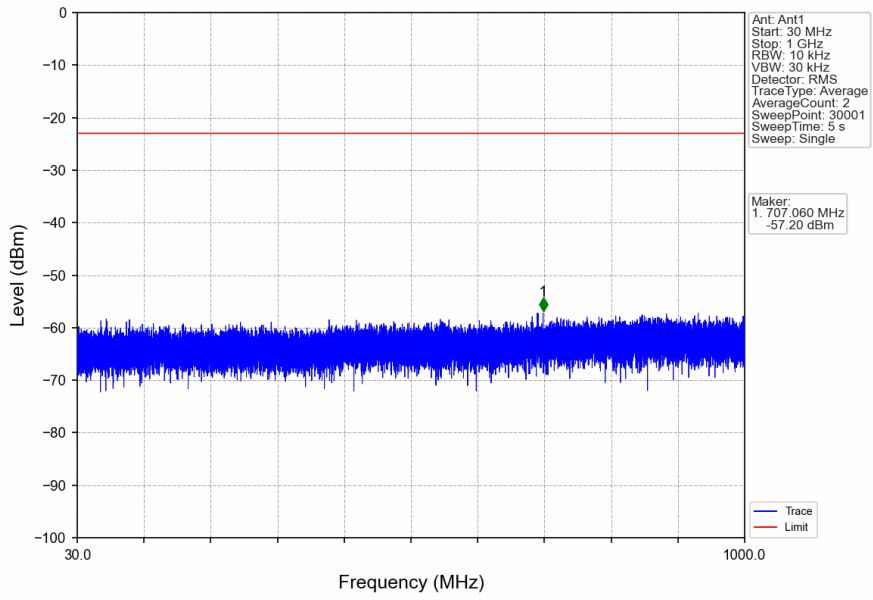

n66_15kHz_SISO_NTNV_20MHz_CP-OFDM QPSK_1770MHz_Edge_1RB_Right