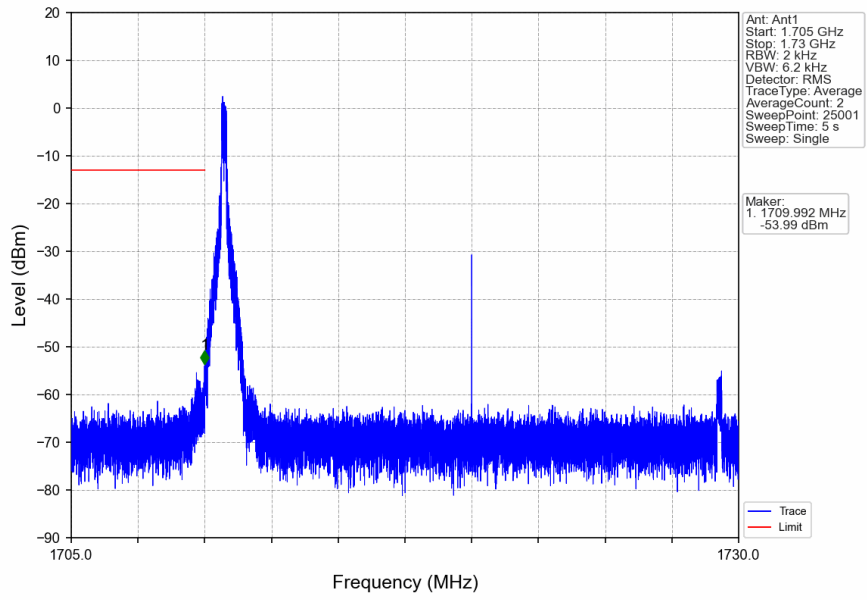

n66\_15kHz\_SISO\_NTNV\_20MHz\_CP-OFDM QPSK\_1720MHz\_Outer\_Full

n66\_15kHz\_SISO\_NTNV\_20MHz\_CP-OFDM QPSK\_1720MHz\_Outer\_Full

n66\_15kHz\_SISO\_NTNV\_20MHz\_CP-OFDM QPSK\_1720MHz\_Inner\_1RB\_Left