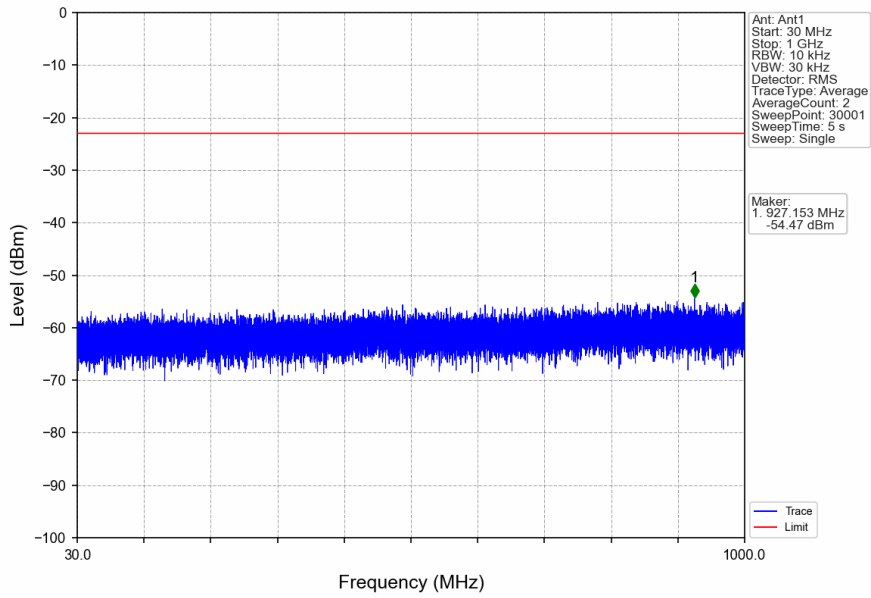

n66\_15kHz\_SISO\_NTNV\_20MHz\_CP-OFDM QPSK\_1720MHz\_Outer\_Full

n66\_15kHz\_SISO\_NTNV\_20MHz\_CP-OFDM QPSK\_1720MHz\_Outer\_Full

n66\_15kHz\_SISO\_NTNV\_20MHz\_CP-OFDM QPSK\_1720MHz\_Inner\_1RB\_Left