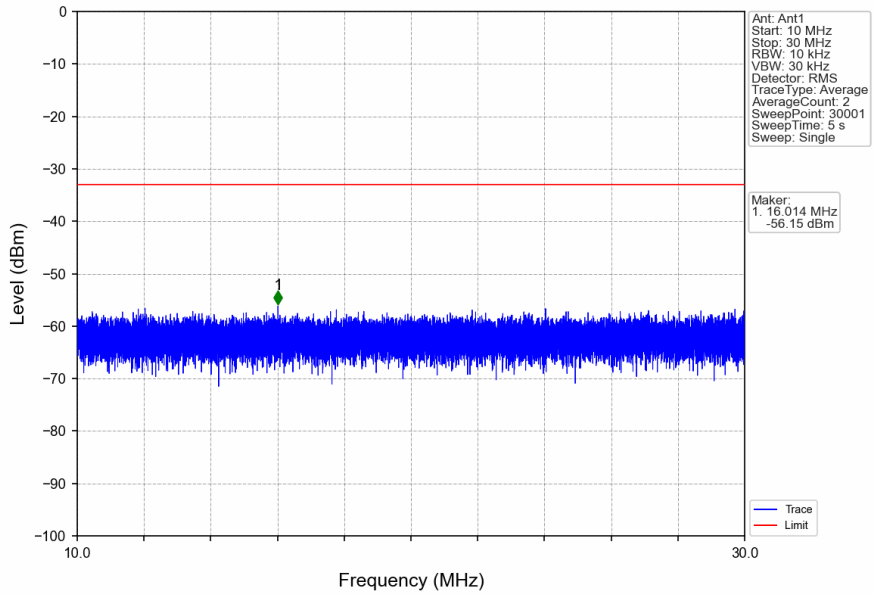

n66_15kHz_SISO_NTNV_20MHz_CP-OFDM_QPSK_1770MHz_Inner_1RB_Right