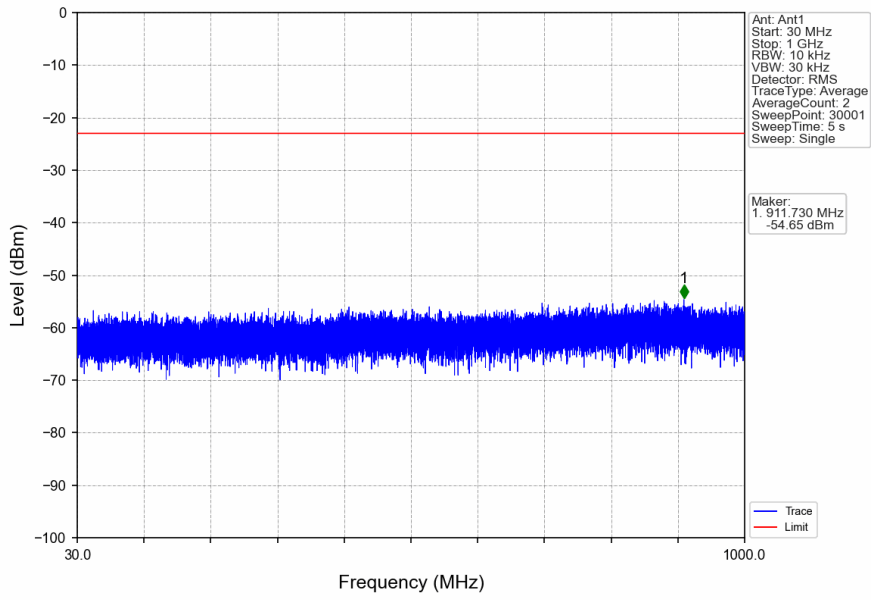

n66_15kHz_SISO_NTNV_20MHz_CP-OFDM_QPSK_1770MHz_Inner_1RB_Right