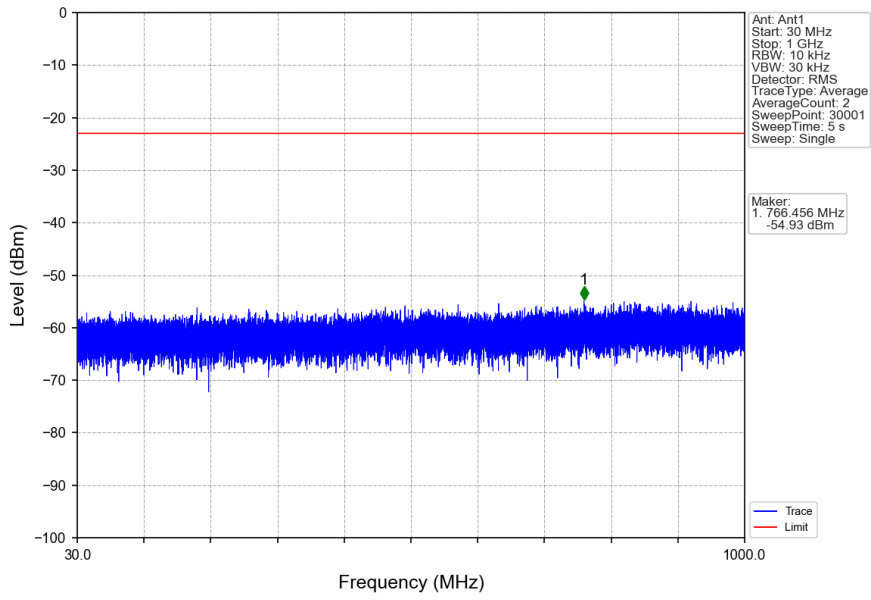

n66\_15kHz\_SISO\_NTNV\_20MHz\_CP-OFDM QPSK\_1770MHz\_Outer\_Full

n66\_15kHz\_SISO\_NTNV\_20MHz\_CP-OFDM QPSK\_1770MHz\_Outer\_Full

n66\_15kHz\_SISO\_NTNV\_20MHz\_CP-OFDM QPSK\_1770MHz\_Outer\_Full

n66\_15kHz\_SISO\_NTNV\_20MHz\_CP-OFDM\_QPSK\_1770MHz\_Outer\_Full