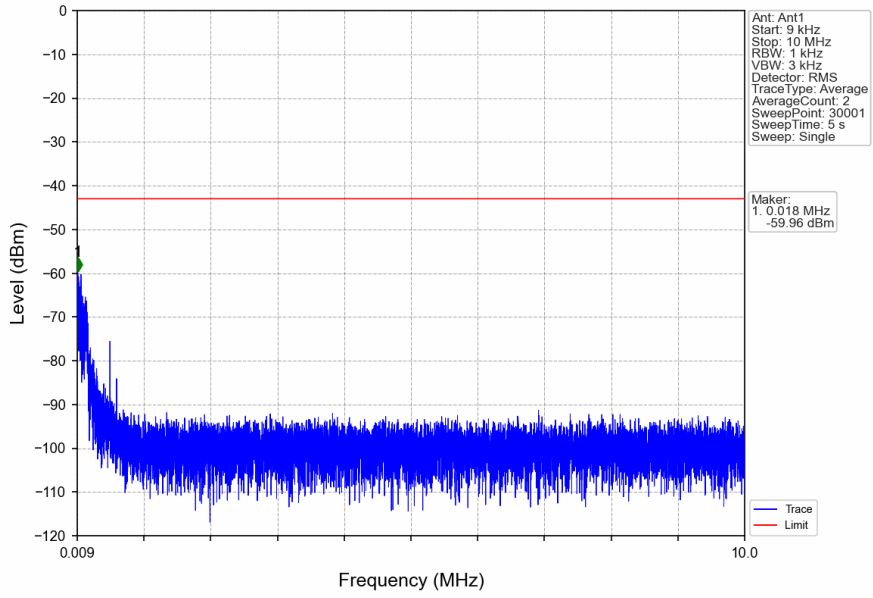

n66_15kHz_SISO_NTNV_20MHz_CP-OFDM_QPSK_1770MHz_Inner_1RB_Right