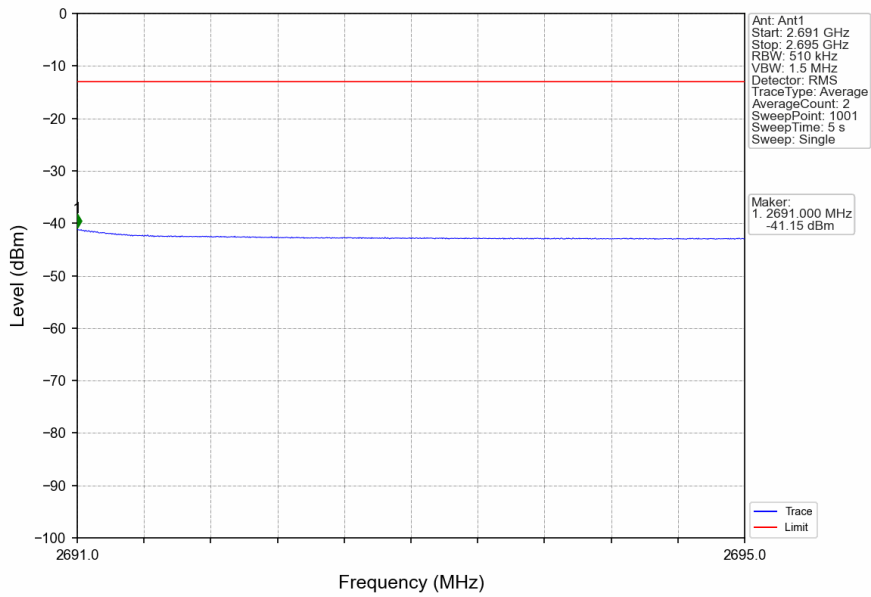

n41_30kHz_SISO_NTNV_100MHz_CP-OFDM_QPSK_2640MHz_Inner_1RB_Right