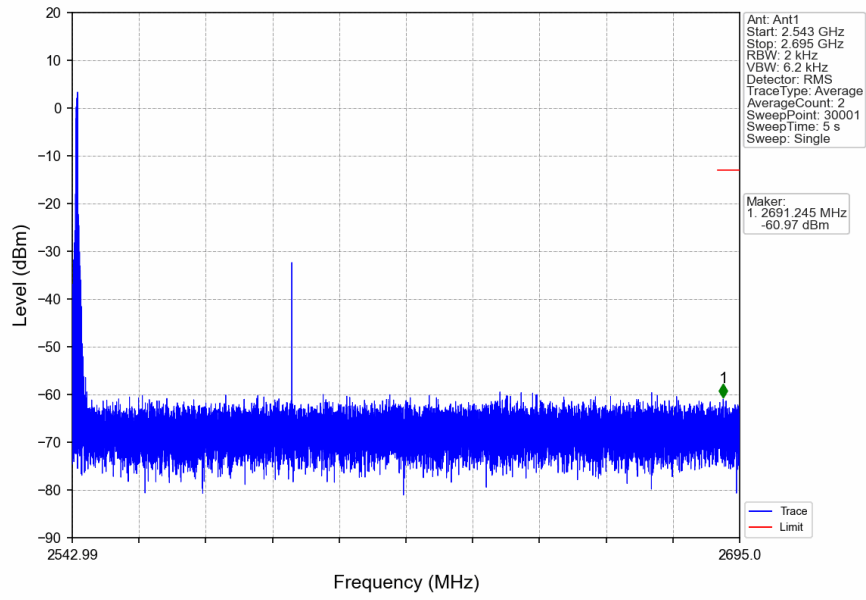

n41_30kHz_SISO_NTNV_100MHz_CP-OFDM QPSK_2592.99MHz_Edge_1RB_Left