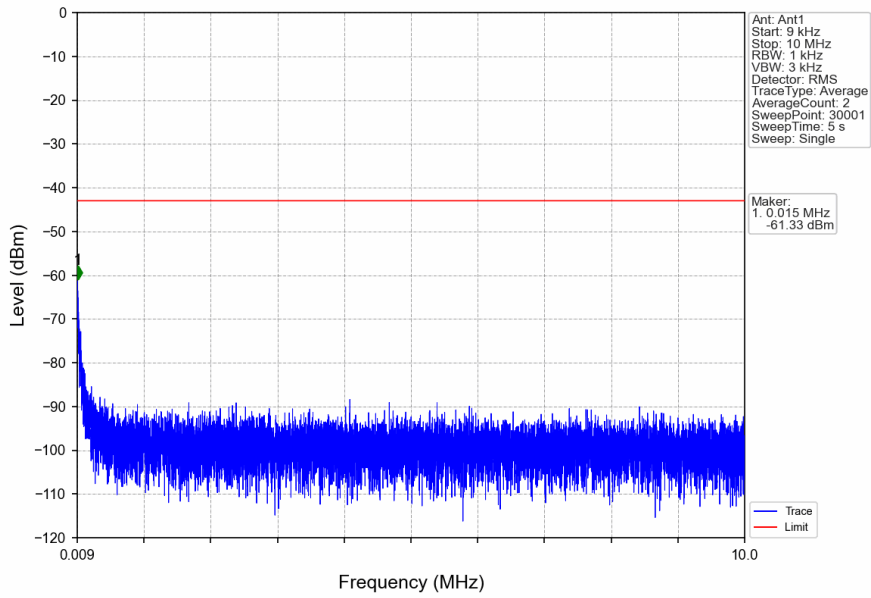

n41_30kHz_SISO_NTNV_100MHz_CP-OFDM QPSK_2640MHz_Outer_Full