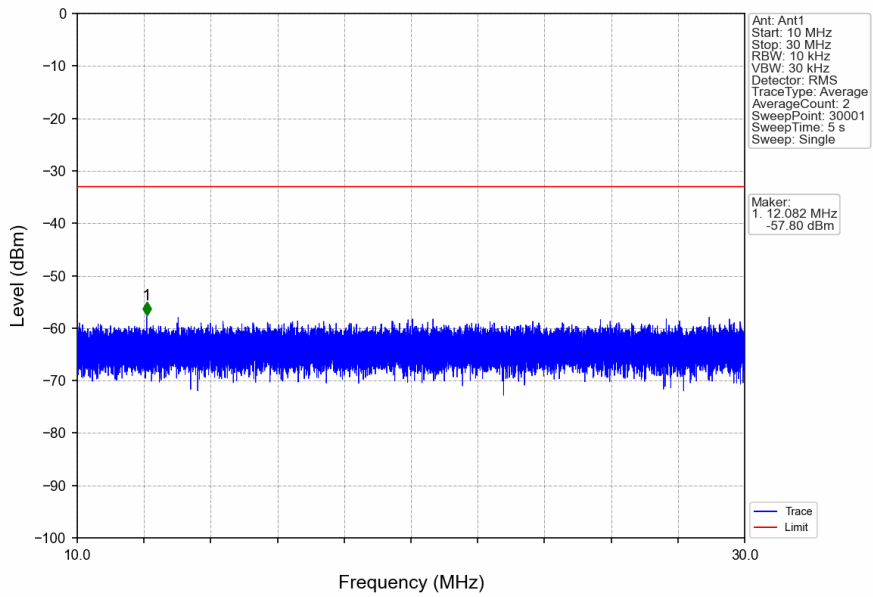

n41_30kHz_SISO_NTNV_100MHz_CP-OFDM QPSK_2546.01MHz_Outer_Full