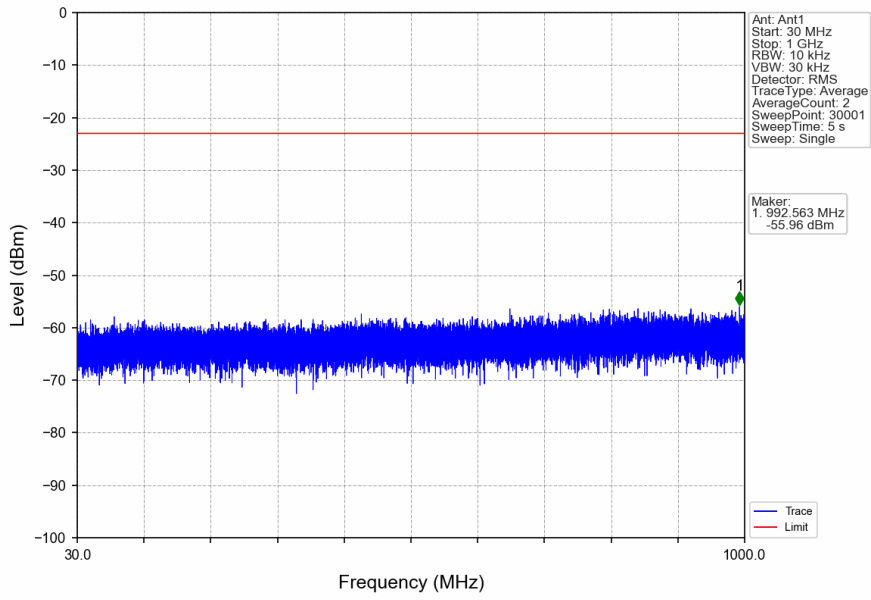

n41_30kHz_SISO_NTNV_100MHz_DFT-s-OFDM_QPSK_2546.01MHz_Inner_1RB_Left