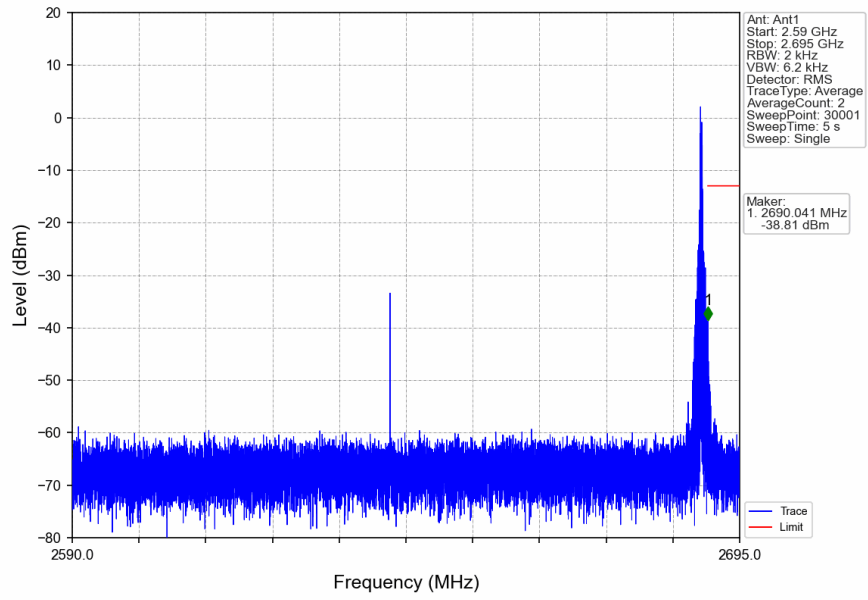

n41\_30kHz\_SISO\_NTNV\_100MHz\_CP-OFDM\_QPSK\_2592.99MHz\_Edge\_1RB\_Left

n41\_30kHz\_SISO\_NTNV\_100MHz\_CP-OFDM\_QPSK\_2592.99MHz\_Edge\_1RB\_Left

n41\_30kHz\_SISO\_NTNV\_100MHz\_CP-OFDM QPSK\_2592.99MHz\_Edge\_1RB\_Left

n41\_30kHz\_SISO\_NTNV\_100MHz\_CP-OFDM QPSK\_2592.99MHz\_Edge\_1RB\_Left

n41\_30kHz\_SISO\_NTNV\_100MHz\_CP-OFDM QPSK\_2640MHz\_Edge\_1RB\_Right

n41\_30kHz\_SISO\_NTNV\_100MHz\_CP-OFDM QPSK\_2640MHz\_Edge\_1RB\_Right