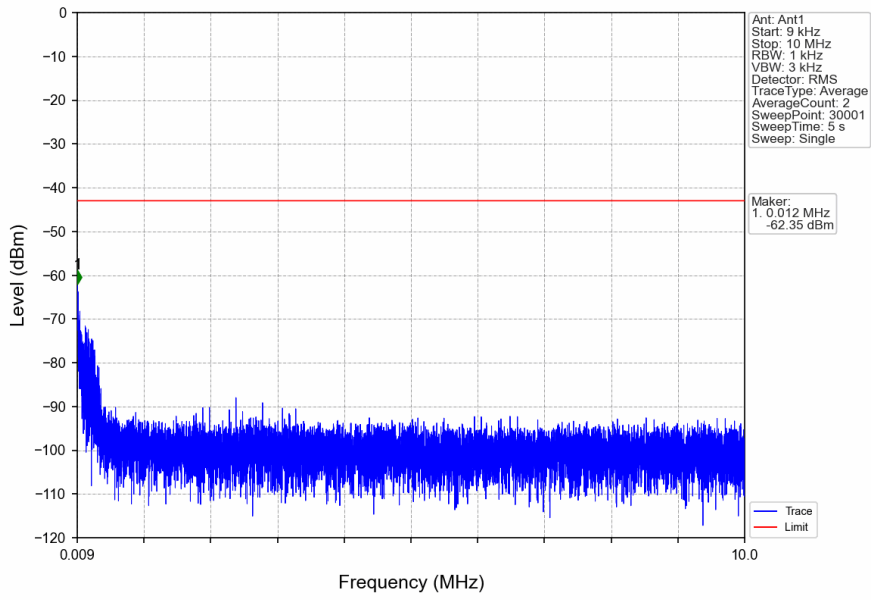

n41_30kHz_SISO_NTNV_100MHz_CP-OFDM_QPSK_2546.01MHz_Inner_1RB_Left