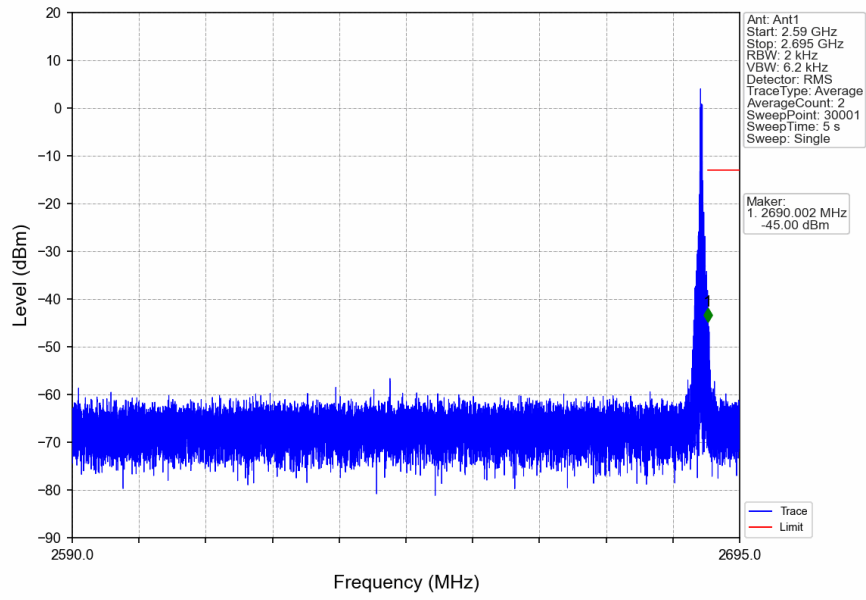

n41_30kHz_SISO_NTNV_100MHz_DFT-s-OFDM_QPSK_2640MHz_Edge_1RB_Right

n41_30kHz_SISO_NTNV_100MHz_DFT-s-OFDM_QPSK_2640MHz_Edge_1RB_Right