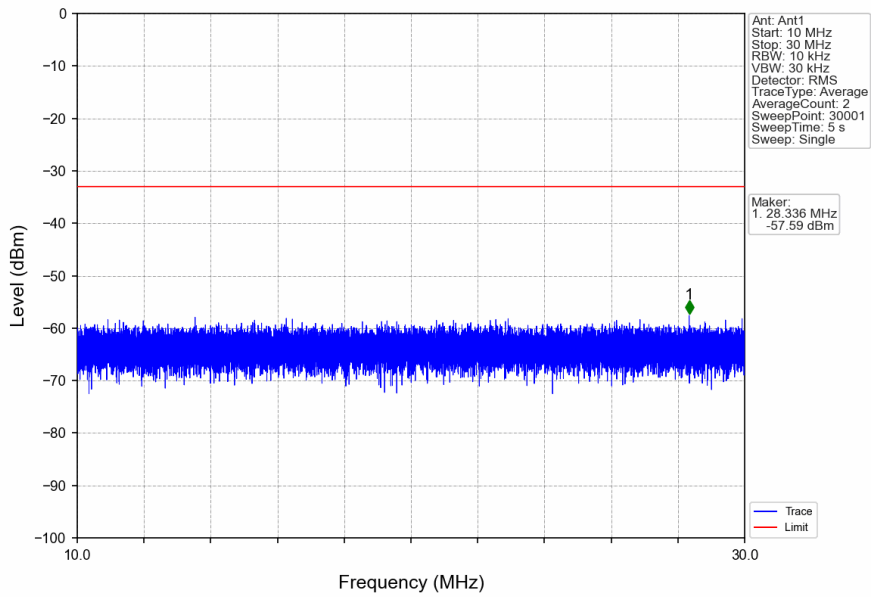

n41\_30kHz\_SISO\_NTNV\_100MHz\_DFT-s-OFDM\_QPSK\_2546.01MHz\_Outer\_Full

n41\_30kHz\_SISO\_NTNV\_100MHz\_DFT-s-OFDM\_QPSK\_2546.01MHz\_Outer\_Full

n41\_30kHz\_SISO\_NTNV\_100MHz\_DFT-s-OFDM\_QPSK\_2546.01MHz\_Outer\_Full