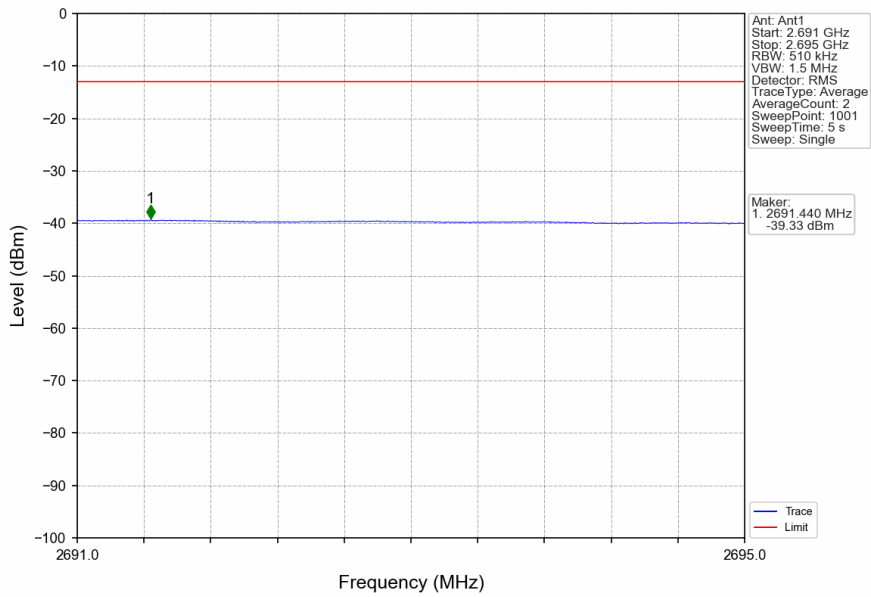

n41\_30kHz\_SISO\_NTNV\_100MHz\_CP-OFDM QPSK\_2640MHz\_Edge\_1RB\_Right

n41\_30kHz\_SISO\_NTNV\_100MHz\_CP-OFDM QPSK\_2640MHz\_Outer\_Full

n41\_30kHz\_SISO\_NTNV\_100MHz\_CP-OFDM QPSK\_2640MHz\_Outer\_Full