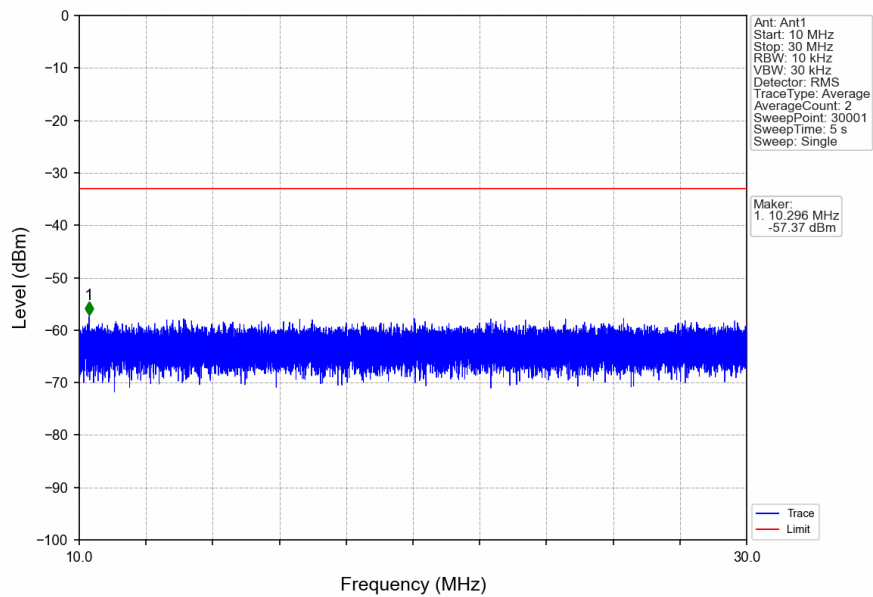

n41_30kHz_SISO_NTNV_100MHz_CP-OFDM QPSK_2640MHz_Edge_1RB_Right

n41_30kHz_SISO_NTNV_100MHz_CP-OFDM QPSK_2640MHz_Edge_1RB_Right