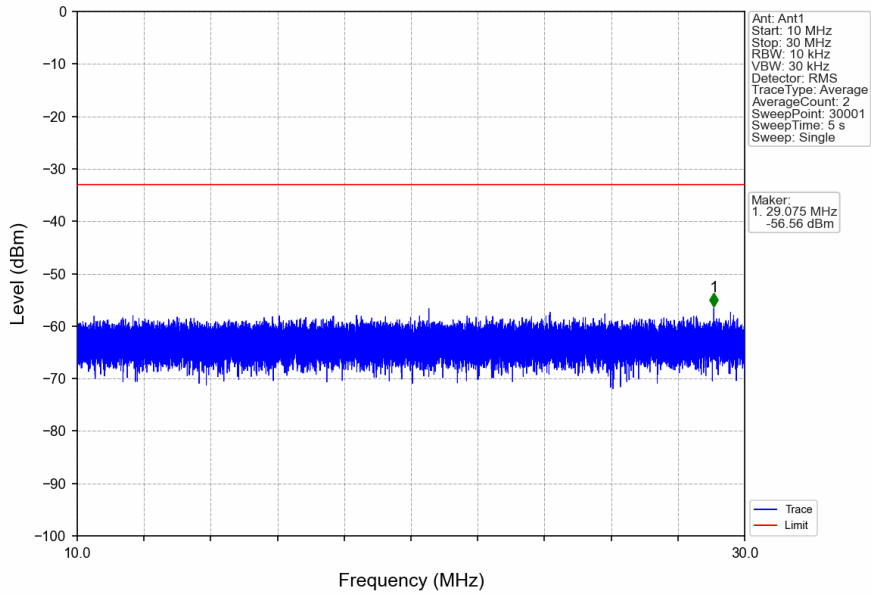

n41_30kHz_SISO_NTNV_100MHz_DFT-s-OFDM_QPSK_2592.99MHz_Edge_1RB_Left