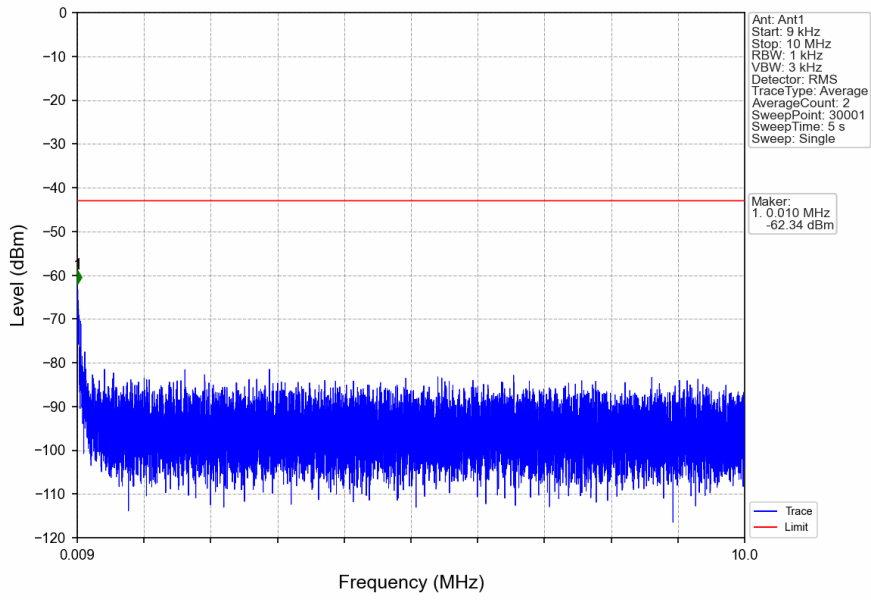

n41\_30kHz\_SISO\_NTNV\_100MHz\_DFT-s-OFDM\_QPSK\_2546.01MHz\_Outer\_Full

n41\_30kHz\_SISO\_NTNV\_100MHz\_DFT-s-OFDM\_QPSK\_2546.01MHz\_Outer\_Full

n41\_30kHz\_SISO\_NTNV\_100MHz\_DFT-s-OFDM\_QPSK\_2546.01MHz\_Outer\_Full