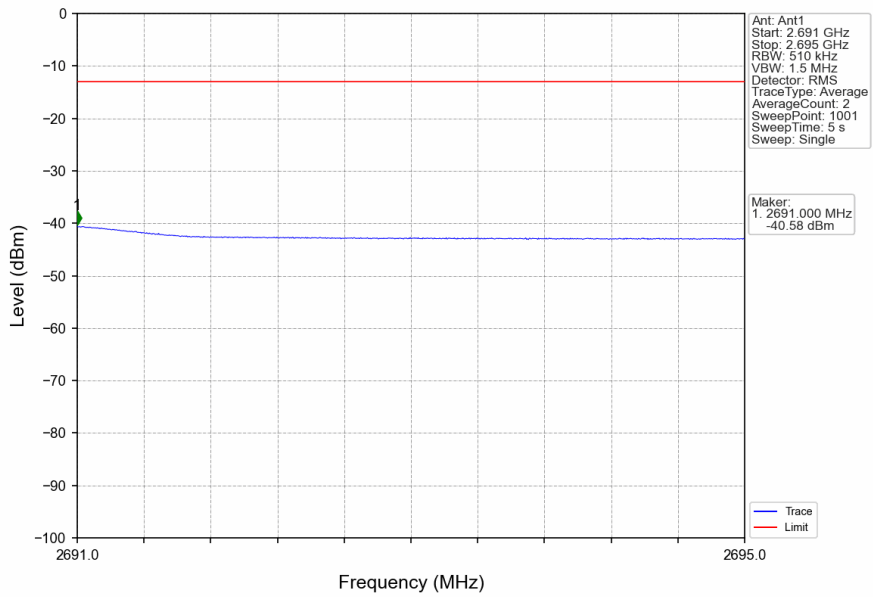

n41_30kHz_SISO_NTNV_100MHz_CP-OFDM QPSK_2640MHz_Edge_1RB_Right