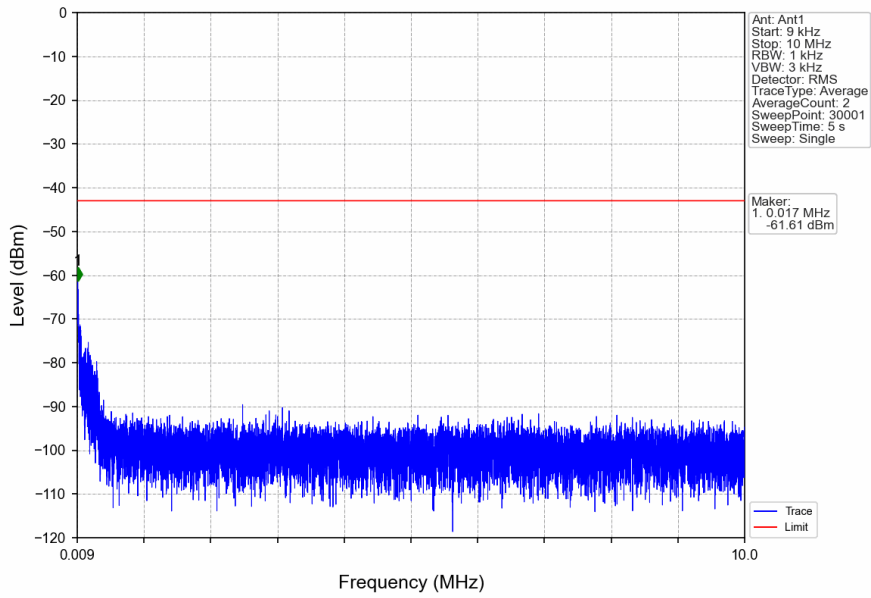

n41_30kHz_SISO_NTNV_100MHz_DFT-s-OFDM_QPSK_2546.01MHz_Inner_1RB_Left