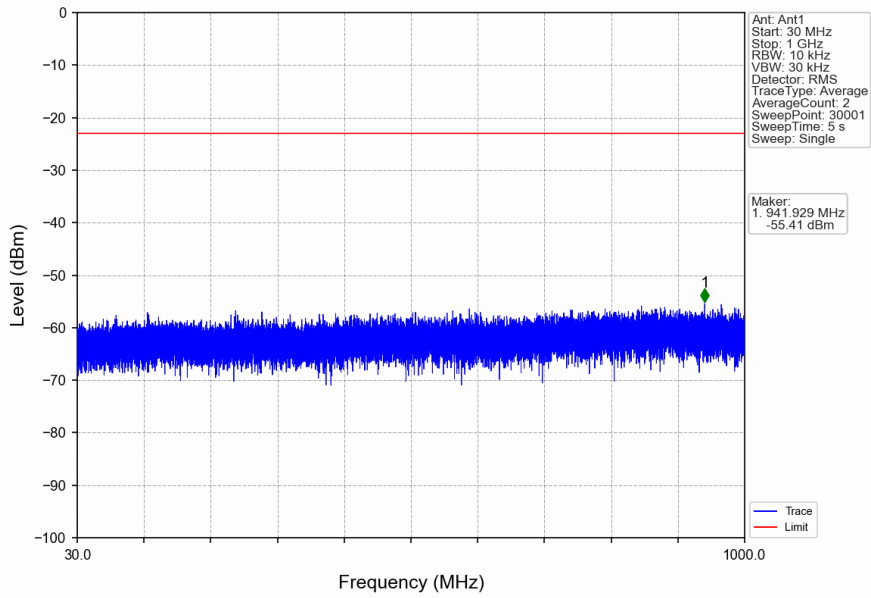

n41\_30kHz\_SISO\_NTNV\_100MHz\_CP-OFDM\_QPSK\_2546.01MHz\_Inner\_1RB\_Left

n41\_30kHz\_SISO\_NTNV\_100MHz\_CP-OFDM QPSK\_2592.99MHz\_Edge\_1RB\_Left

n41\_30kHz\_SISO\_NTNV\_100MHz\_CP-OFDM QPSK\_2592.99MHz\_Edge\_1RB\_Left

n41\_30kHz\_SISO\_NTNV\_100MHz\_CP-OFDM\_QPSK\_2592.99MHz\_Edge\_1RB\_Left

n41\_30kHz\_SISO\_NTNV\_100MHz\_CP-OFDM\_QPSK\_2592.99MHz\_Edge\_1RB\_Left

n41\_30kHz\_SISO\_NTNV\_100MHz\_CP-OFDM QPSK\_2592.99MHz\_Edge\_1RB\_Left