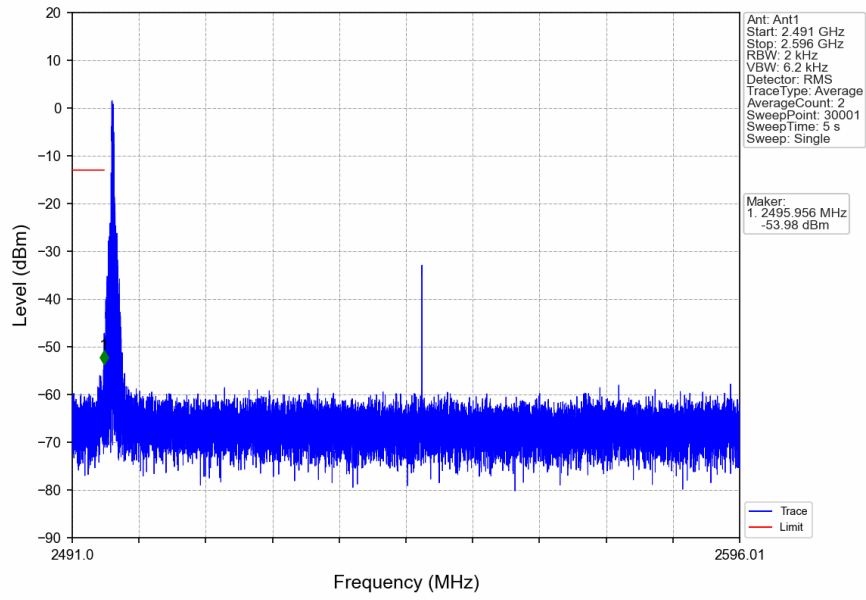

n41_30kHz_SISO_NTNV_100MHz_DFT-s-OFDM_QPSK_2546.01MHz_Inner_1RB_Left