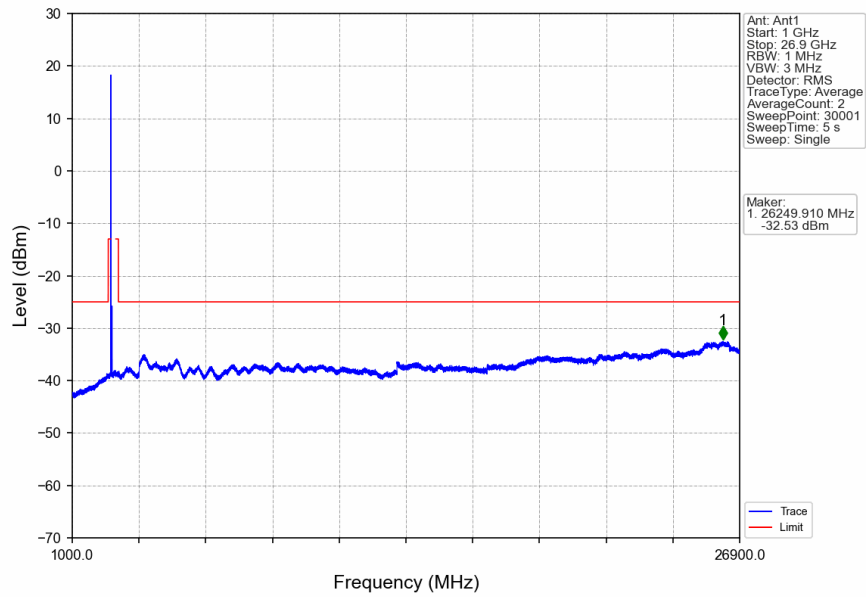

n41_30kHz_SISO_NTNV_100MHz_CP-OFDM_QPSK_2546.01MHz_Inner_1RB_Left