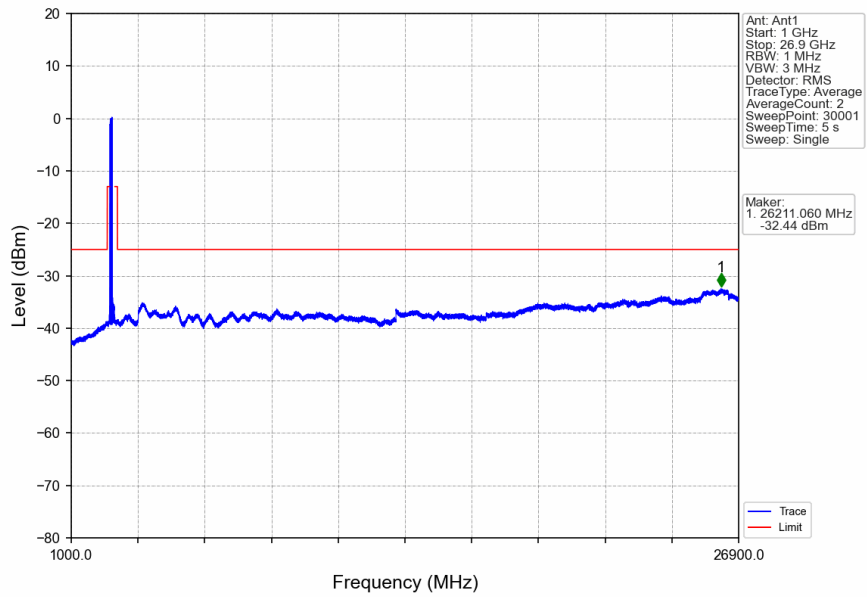

n41_30kHz_SISO_NTNV_100MHz_CP-OFDM QPSK_2546.01MHz_Outer_Full