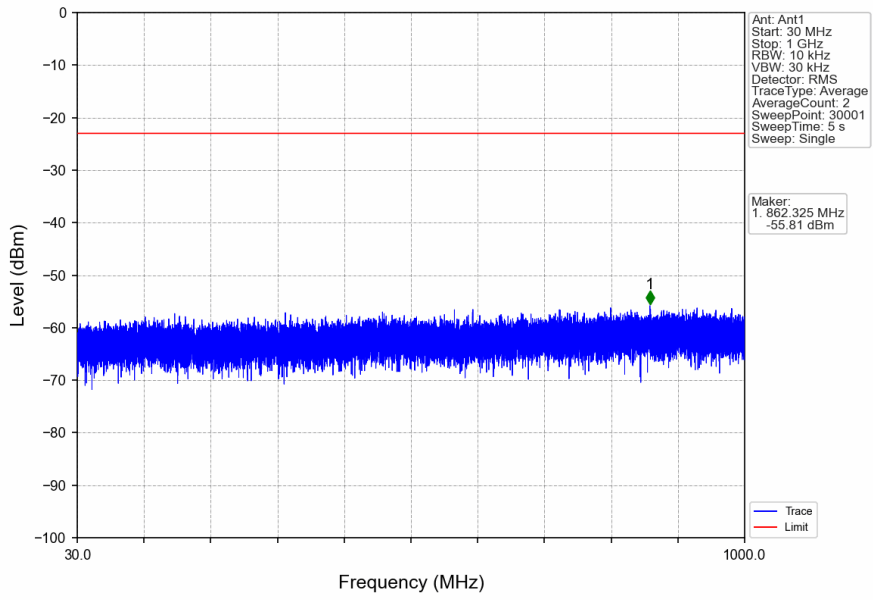

n41_30kHz_SISO_NTNV_100MHz_CP-OFDM QPSK_2640MHz_Edge_1RB_Right

n41_30kHz_SISO_NTNV_100MHz_CP-OFDM QPSK_2640MHz_Edge_1RB_Right