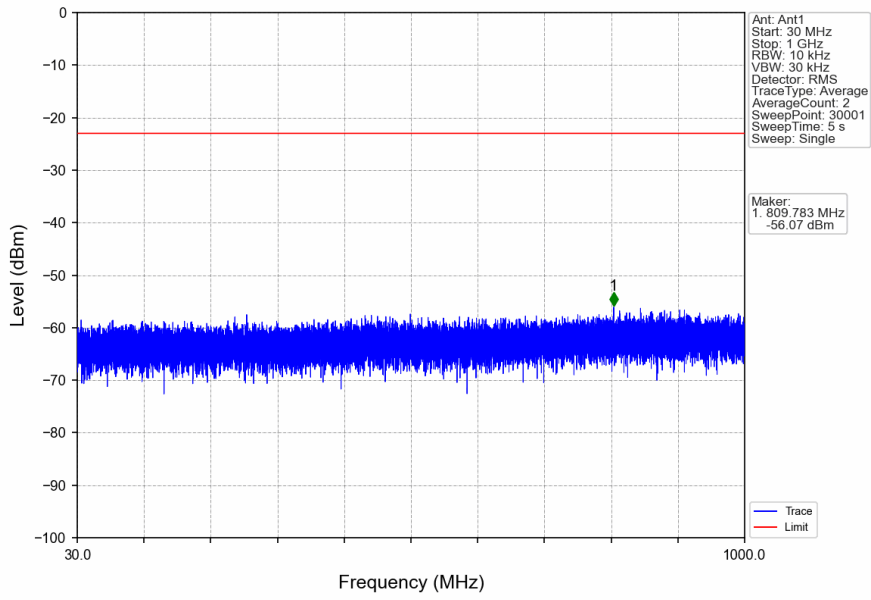

n41_30kHz_SISO_NTNV_100MHz_CP-OFDM QPSK_2640MHz_Inner_1RB_Right