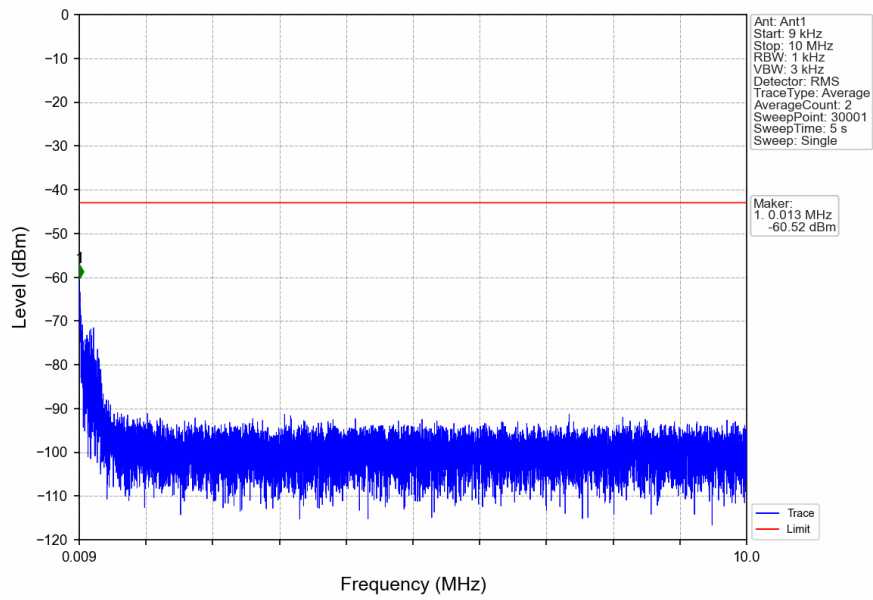

n41_30kHz_SISO_NTNV_100MHz_CP-OFDM QPSK_2640MHz_Edge_1RB_Right