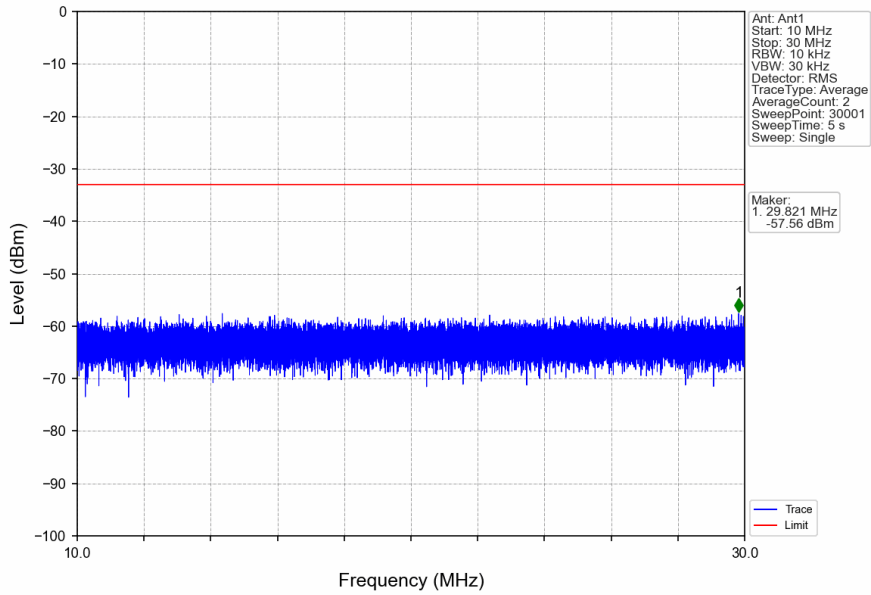

n41_30kHz_SISO_NTNV_100MHz_CP-OFDM_QPSK_2546.01MHz_Edge_1RB_Left