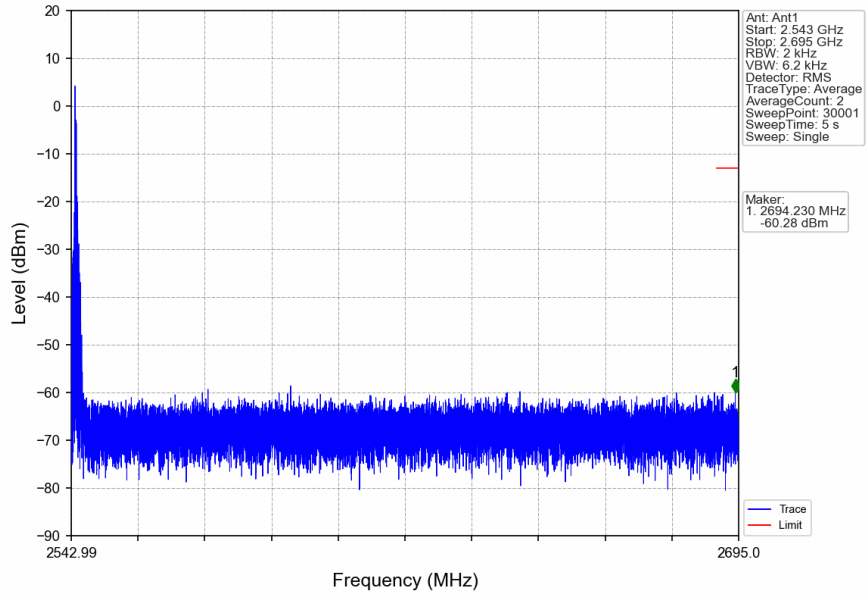

n41_30kHz_SISO_NTNV_100MHz_DFT-s-OFDM QPSK_2592.99MHz_Edge_1RB_Left