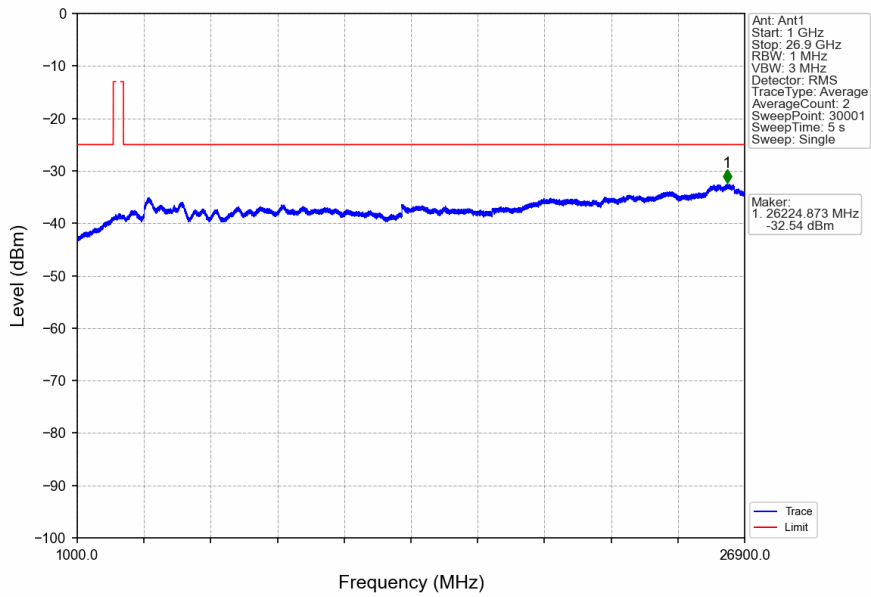

n41_30kHz_SISO_NTNV_100MHz_DFT-s-OFDM_QPSK_2546.01MHz_Inner_1RB_Left