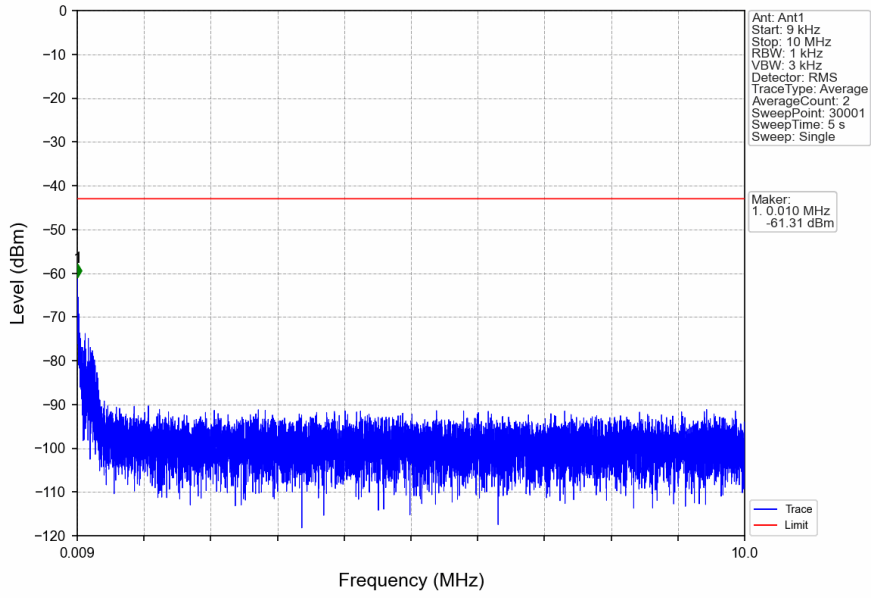

n41_30kHz_SISO_NTNV_100MHz_DFT-s-OFDM_QPSK_2592.99MHz_Edge_1RB_Left