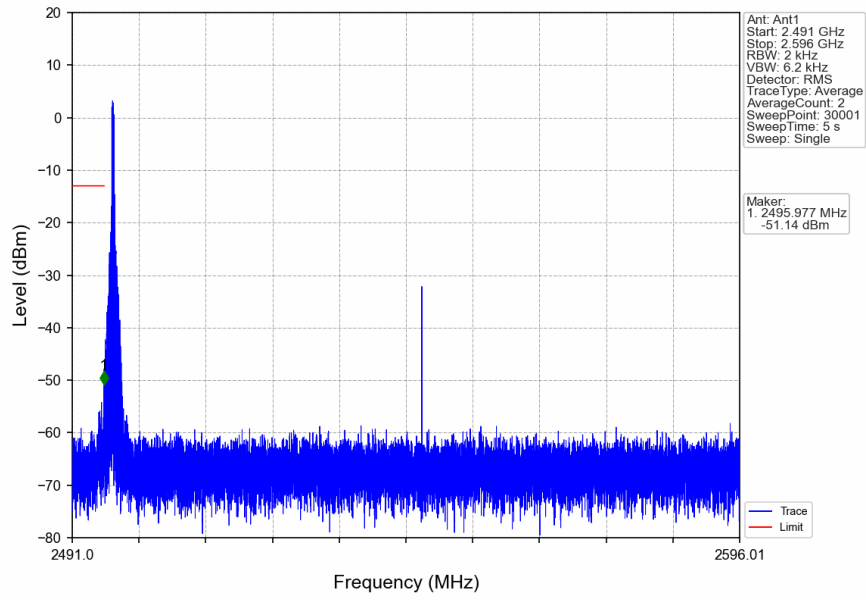

n41_30kHz_SISO_NTNV_100MHz_CP-OFDM QPSK_2546.01MHz_Inner_1RB_Left