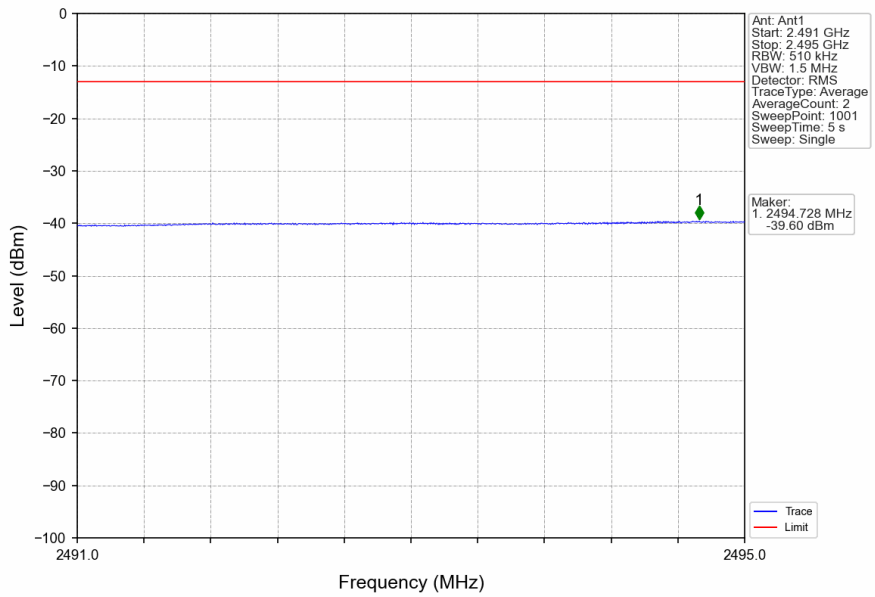

n41_30kHz_SISO_NTNV_100MHz_CP-OFDM QPSK_2546.01MHz_Outer_Full