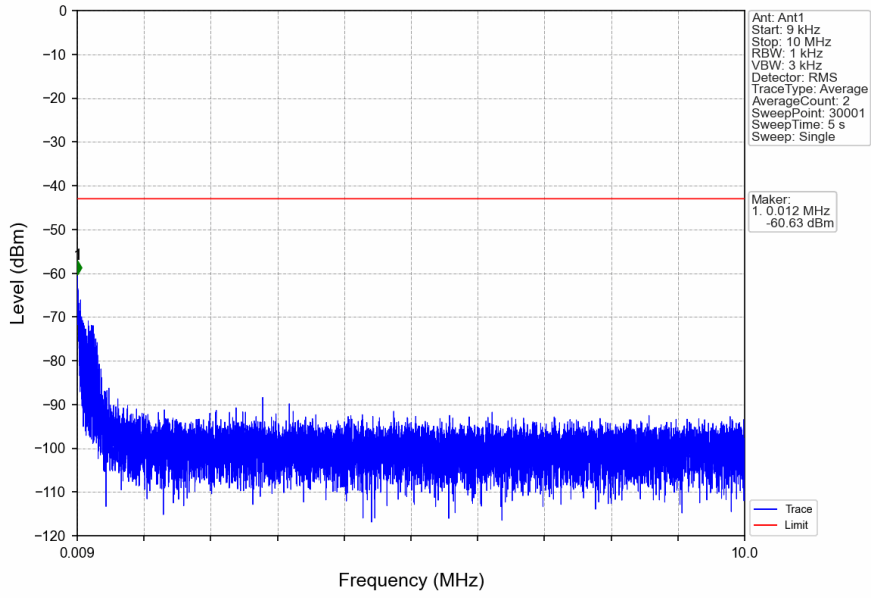

n41_30kHz_SISO_NTNV_100MHz_CP-OFDM QPSK_2640MHz_Inner_1RB_Right