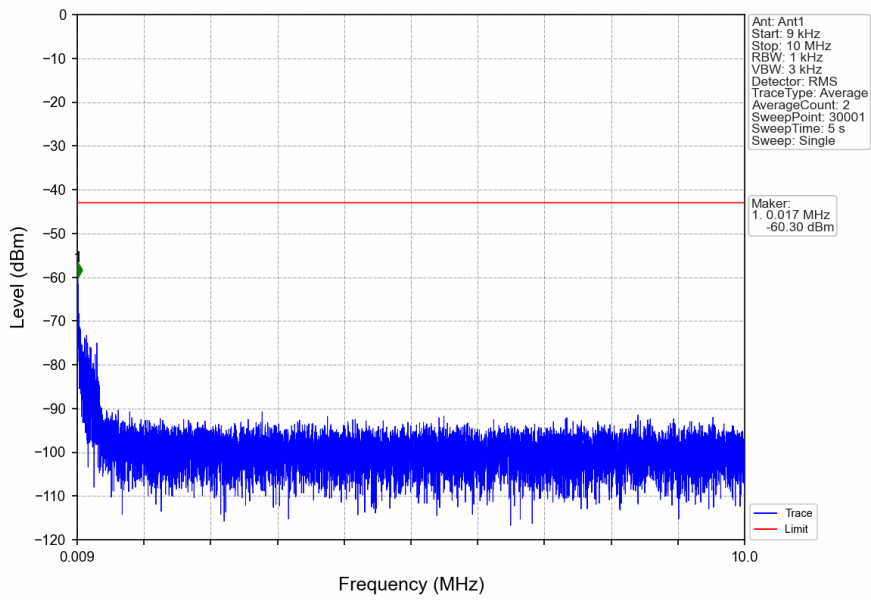

n41_30kHz_SISO_NTNV_100MHz_DFT-s-OFDM QPSK_2640MHz_Edge_1RB_Right