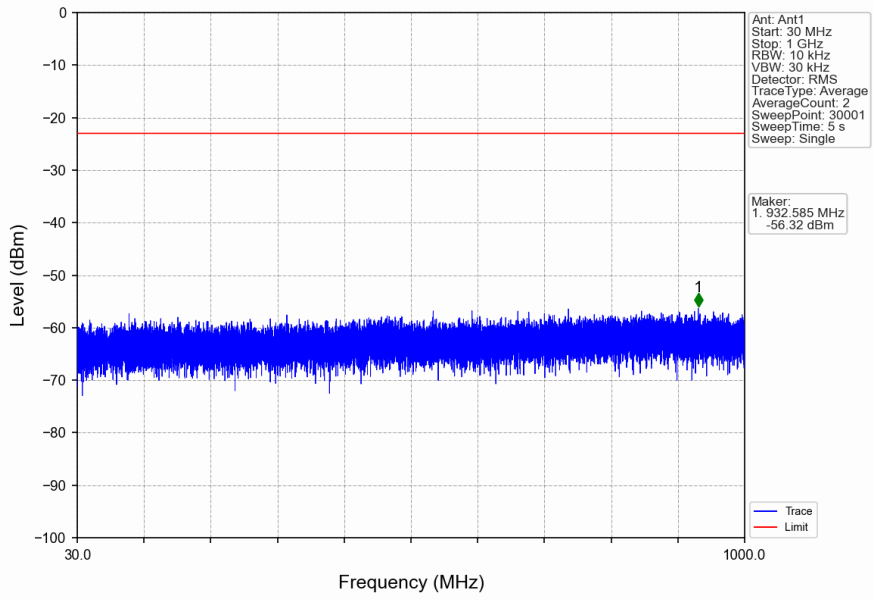

n41_30kHz_SISO_NTNV_100MHz_DFT-s-OFDM_QPSK_2640MHz_Outer_Full