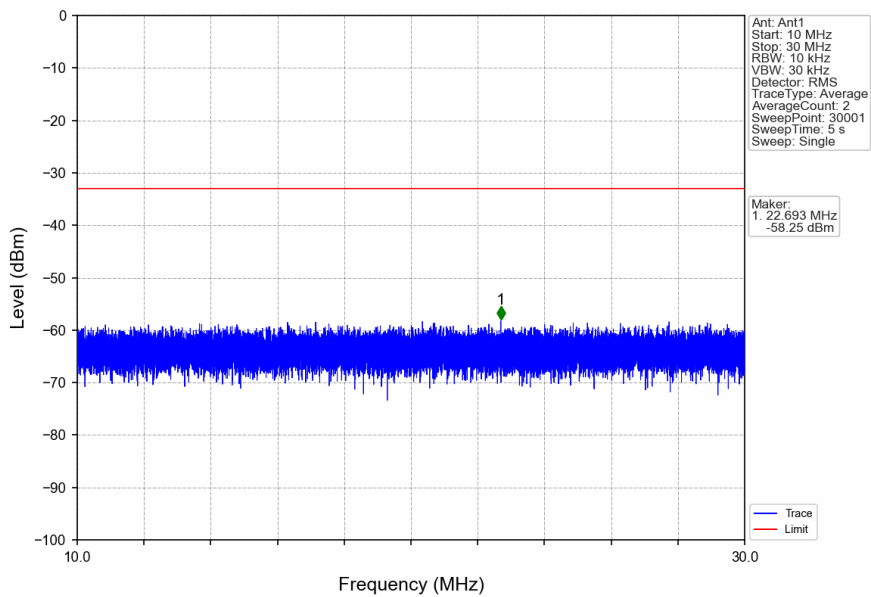

n41_30kHz_SISO_NTNV_100MHz_DFT-s-OFDM_QPSK_2546.01MHz_Inner_1RB_Left