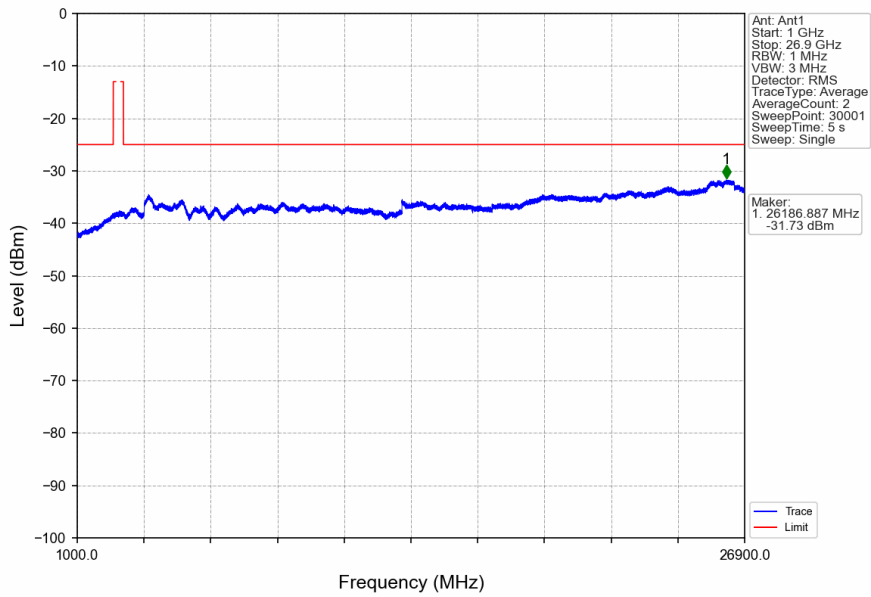

n41_30kHz_SISO_NTNV_100MHz_DFT-s-OFDM_QPSK_2640MHz_Edge_1RB_Right

n41_30kHz_SISO_NTNV_100MHz_DFT-s-OFDM_QPSK_2592.99MHz_Edge_1RB_Left