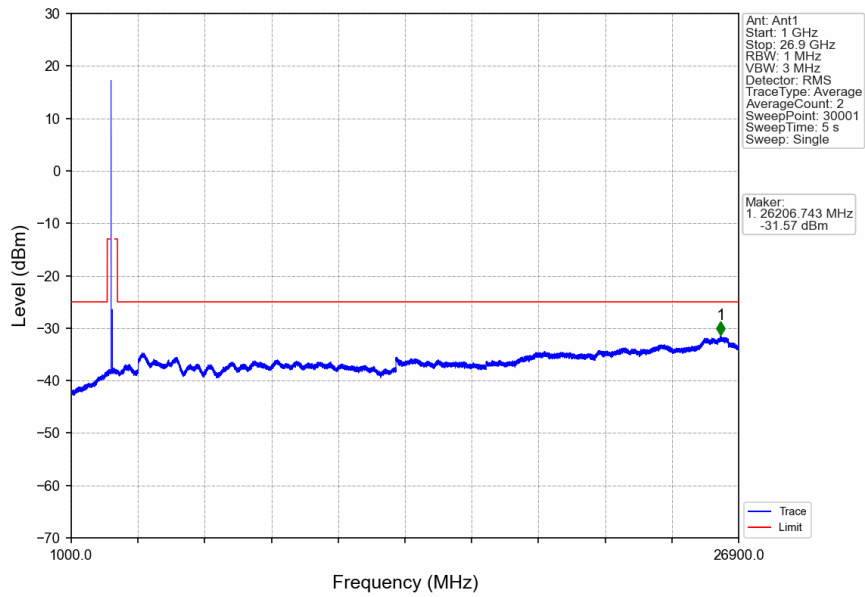

n41\_30kHz\_SISO\_NTNV\_100MHz\_CP-OFDM\_QPSK\_2592.99MHz\_Edge\_1RB\_Left

n41\_30kHz\_SISO\_NTNV\_100MHz\_CP-OFDM\_QPSK\_2592.99MHz\_Edge\_1RB\_Left

n41\_30kHz\_SISO\_NTNV\_100MHz\_CP-OFDM QPSK\_2592.99MHz\_Edge\_1RB\_Left

n41\_30kHz\_SISO\_NTNV\_100MHz\_CP-OFDM QPSK\_2592.99MHz\_Edge\_1RB\_Left

n41\_30kHz\_SISO\_NTNV\_100MHz\_CP-OFDM QPSK\_2640MHz\_Edge\_1RB\_Right

n41\_30kHz\_SISO\_NTNV\_100MHz\_CP-OFDM QPSK\_2640MHz\_Edge\_1RB\_Right