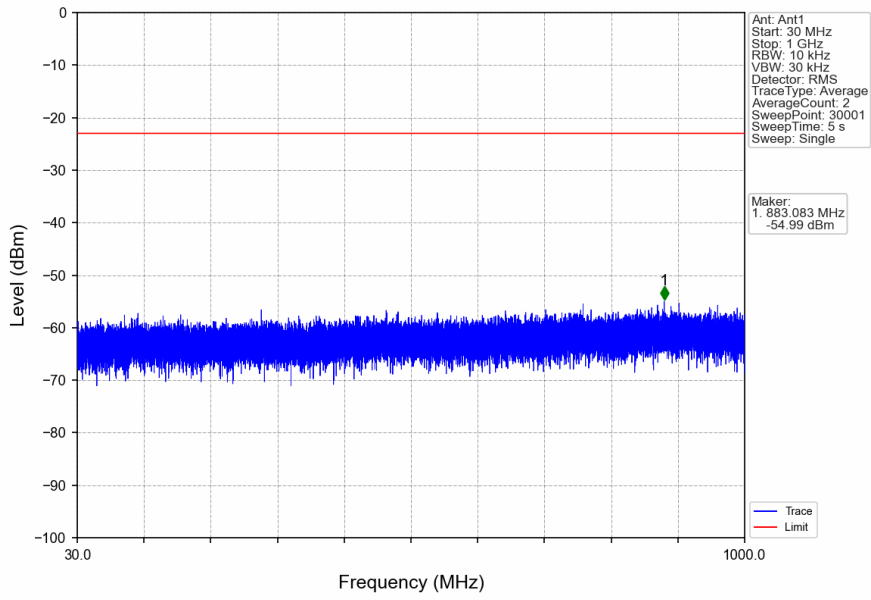

n41_30kHz_SISO_NTNV_100MHz_CP-OFDM QPSK_2546.01MHz_Edge_1RB_Left