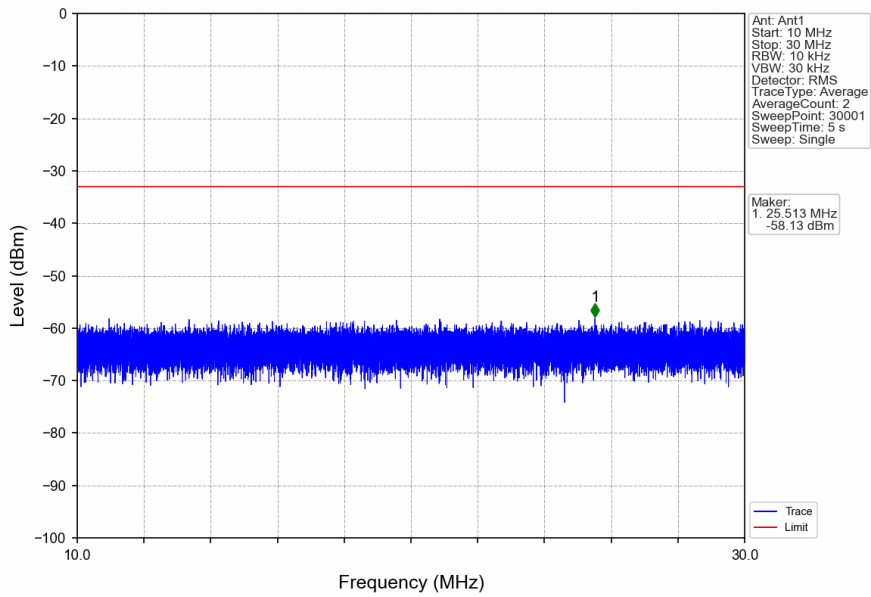

n41_30kHz_SISO_NTNV_100MHz_CP-OFDM_QPSK_2546.01MHz_Inner_1RB_Left