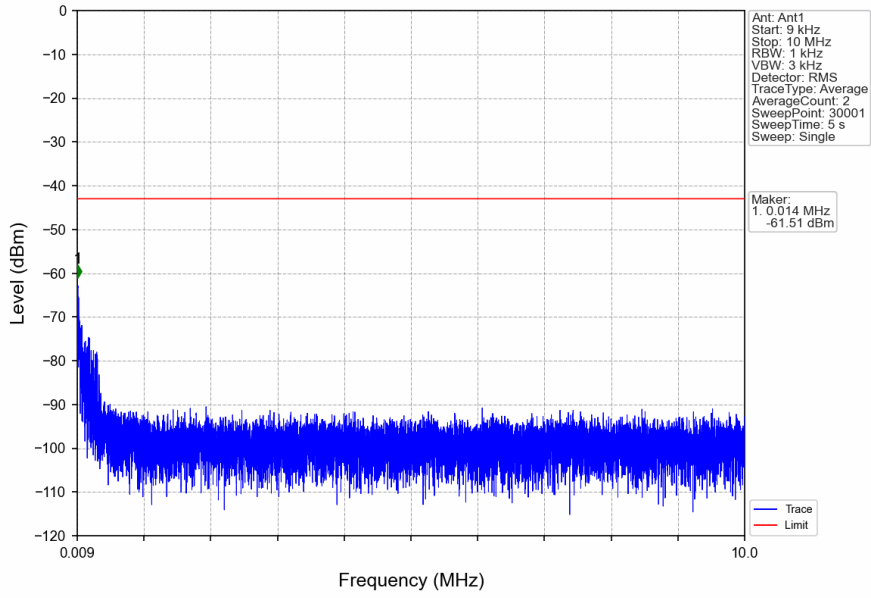

n41\_30kHz\_SISO\_NTNV\_100MHz\_CP-OFDM\_QPSK\_2546.01MHz\_Inner\_1RB\_Left

n41\_30kHz\_SISO\_NTNV\_100MHz\_CP-OFDM QPSK\_2592.99MHz\_Edge\_1RB\_Left

n41\_30kHz\_SISO\_NTNV\_100MHz\_CP-OFDM QPSK\_2592.99MHz\_Edge\_1RB\_Left

n41\_30kHz\_SISO\_NTNV\_100MHz\_CP-OFDM\_QPSK\_2592.99MHz\_Edge\_1RB\_Left

n41\_30kHz\_SISO\_NTNV\_100MHz\_CP-OFDM\_QPSK\_2592.99MHz\_Edge\_1RB\_Left

n41\_30kHz\_SISO\_NTNV\_100MHz\_CP-OFDM QPSK\_2592.99MHz\_Edge\_1RB\_Left