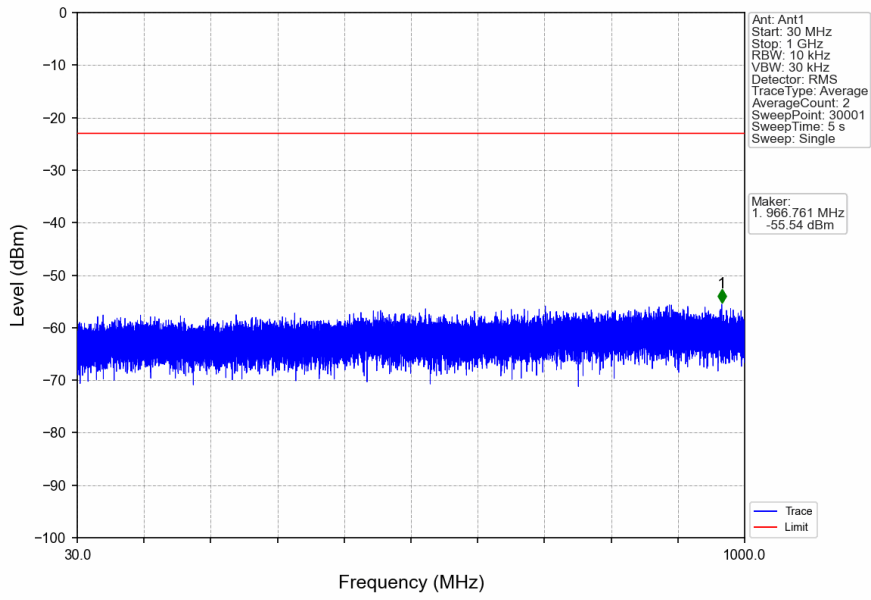

n41_30kHz_SISO_NTNV_100MHz_DFT-s-OFDM_QPSK_2592.99MHz_Edge_1RB_Left