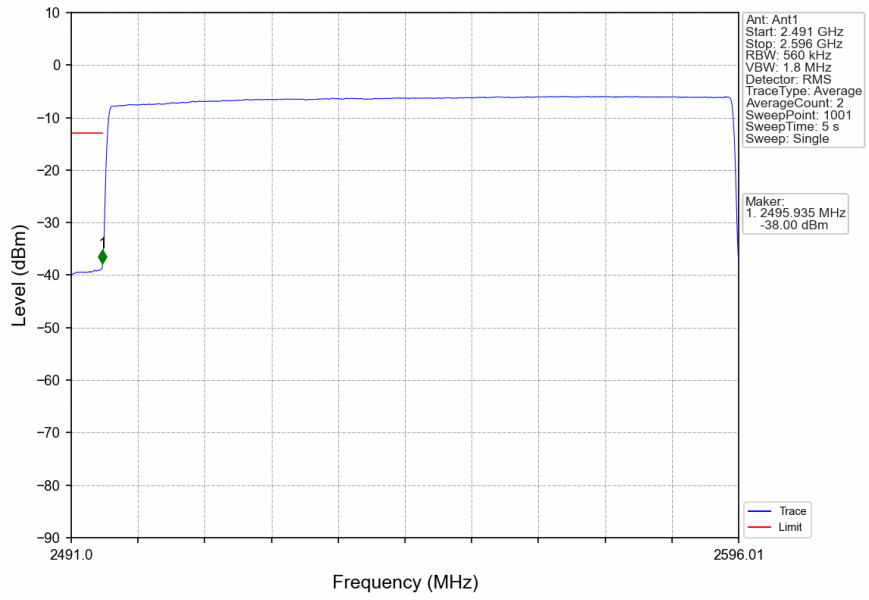

n41_30kHz_SISO_NTNV_100MHz_CP-OFDM QPSK_2546.01MHz_Outer_Full