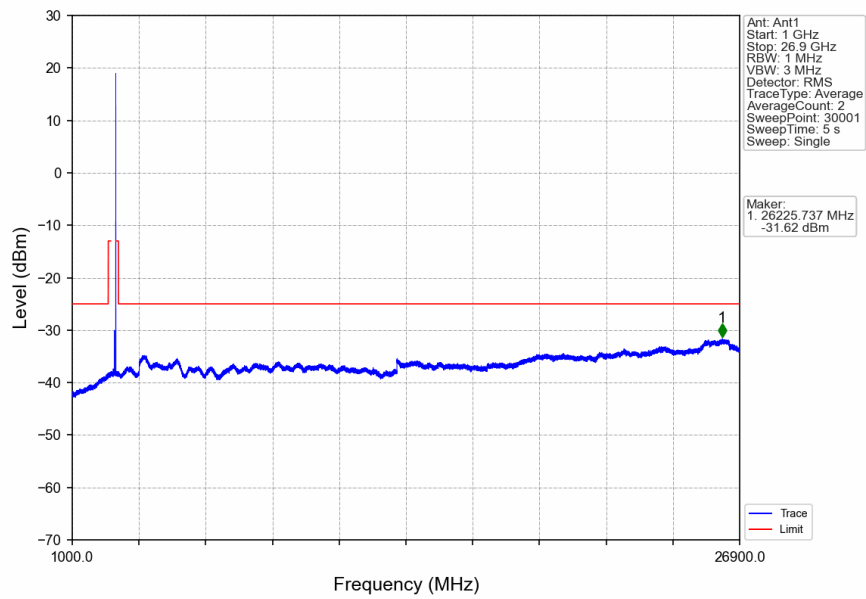

n41_30kHz_SISO_NTNV_100MHz_DFT-s-OFDM QPSK_2640MHz_Edge_1RB_Right