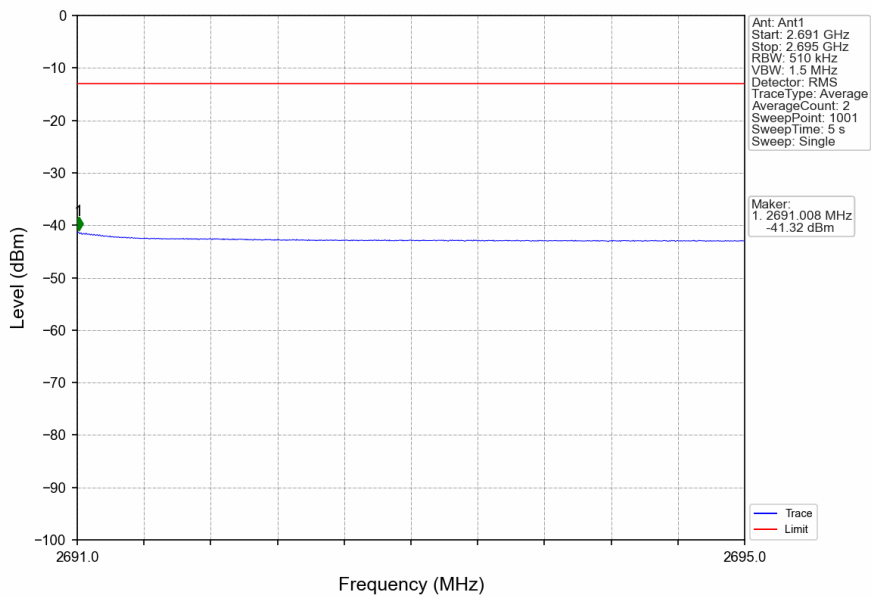

n41_30kHz_SISO_NTNV_100MHz_DFT-s-OFDM QPSK_2640MHz_Inner_1RB_Right