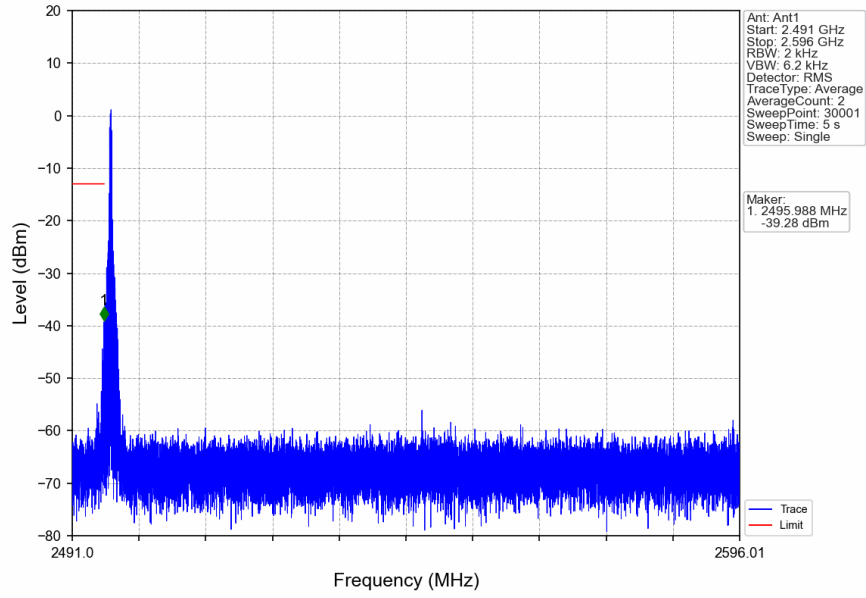

n41_30kHz_SISO_NTNV_100MHz_CP-OFDM QPSK_2546.01MHz_Edge_1RB_Left