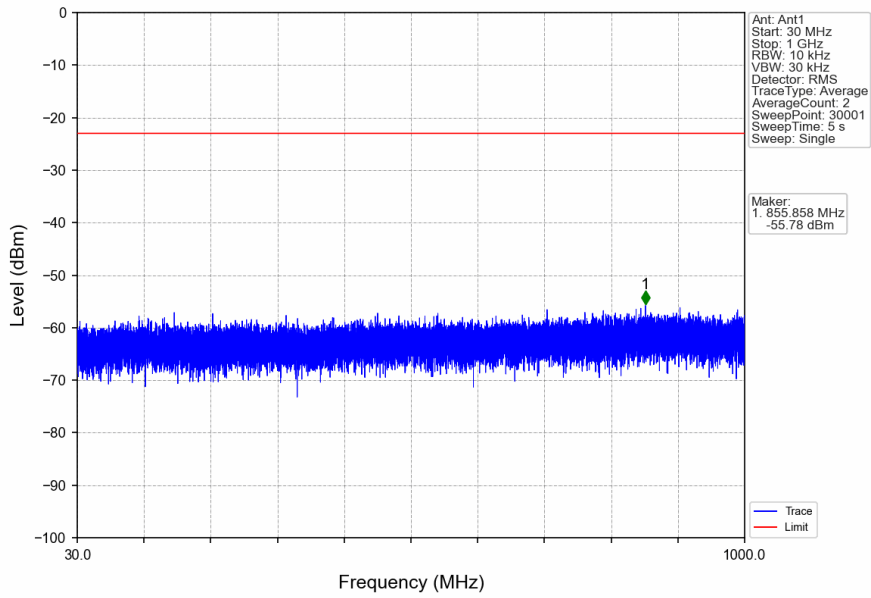

n41_30kHz_SISO_NTNV_100MHz_CP-OFDM QPSK_2640MHz_Outer_Full