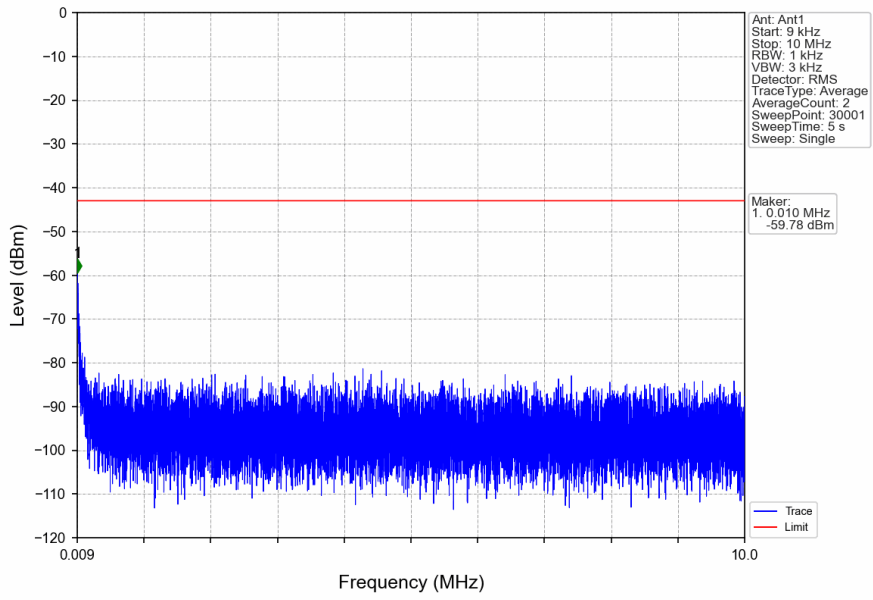

n41_30kHz_SISO_NTNV_100MHz_CP-OFDM QPSK_2546.01MHz_Outer_Full