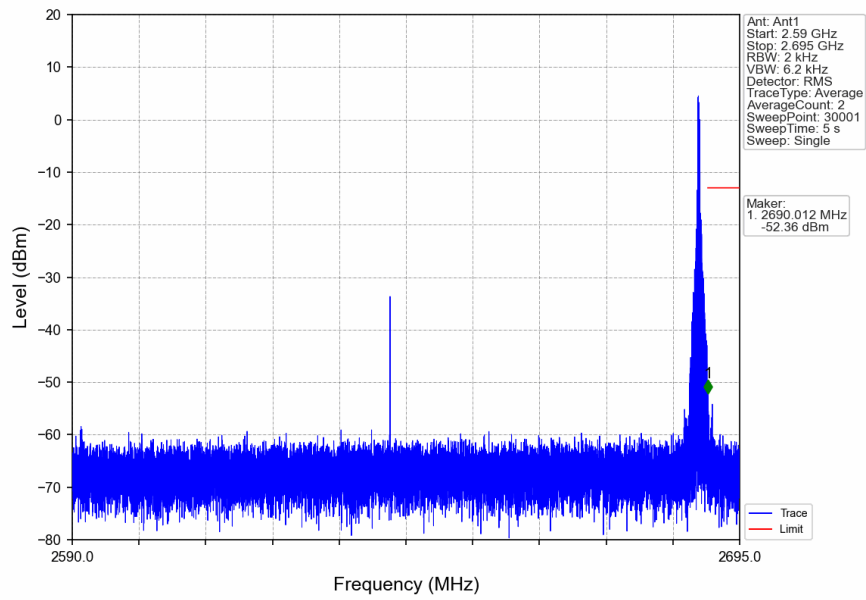

n41_30kHz_SISO_NTNV_100MHz_DFT-s-OFDM QPSK_2640MHz_Inner_1RB_Right