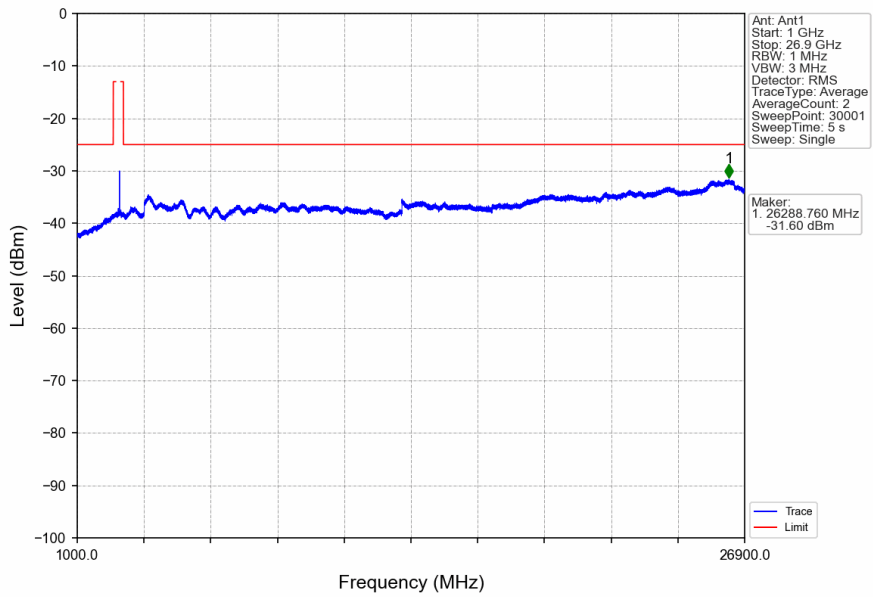

n41_30kHz_SISO_NTNV_100MHz_CP-OFDM QPSK_2640MHz_Edge_1RB_Right