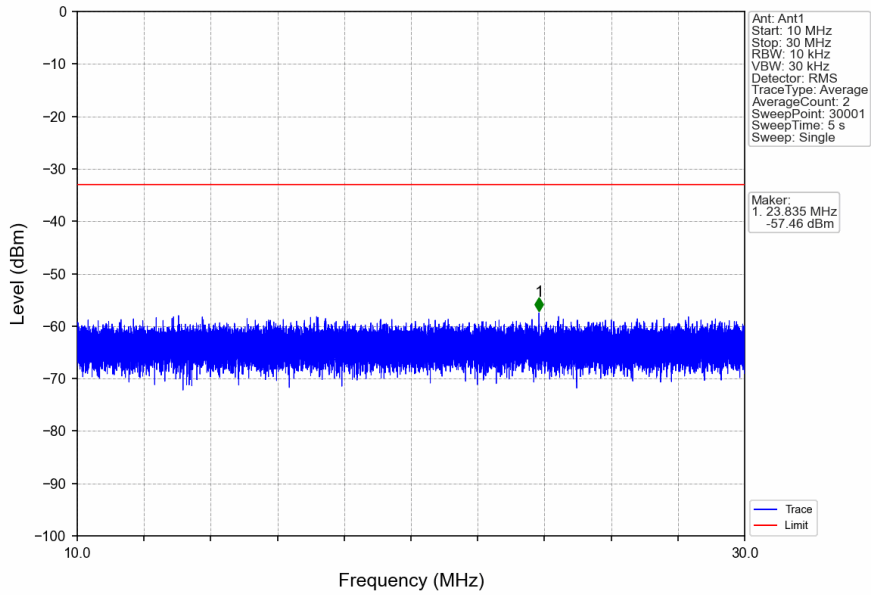

n41_30kHz_SISO_NTNV_100MHz_CP-OFDM QPSK_2640MHz_Inner_1RB_Right