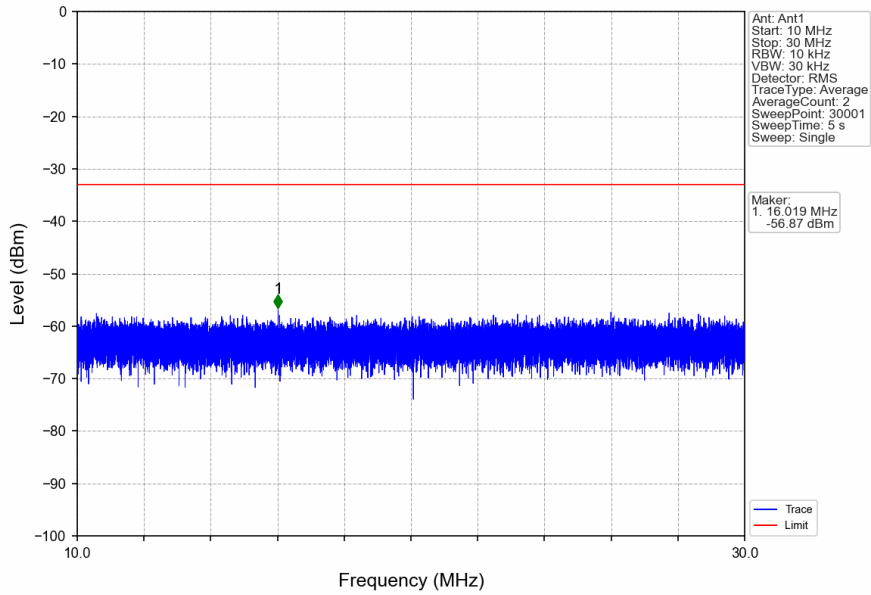

n41\_30kHz\_SISO\_NTNV\_100MHz\_CP-OFDM\_QPSK\_2546.01MHz\_Inner\_1RB\_Left

n41\_30kHz\_SISO\_NTNV\_100MHz\_CP-OFDM QPSK\_2592.99MHz\_Edge\_1RB\_Left

n41\_30kHz\_SISO\_NTNV\_100MHz\_CP-OFDM QPSK\_2592.99MHz\_Edge\_1RB\_Left

n41\_30kHz\_SISO\_NTNV\_100MHz\_CP-OFDM\_QPSK\_2592.99MHz\_Edge\_1RB\_Left

n41\_30kHz\_SISO\_NTNV\_100MHz\_CP-OFDM\_QPSK\_2592.99MHz\_Edge\_1RB\_Left

n41\_30kHz\_SISO\_NTNV\_100MHz\_CP-OFDM QPSK\_2592.99MHz\_Edge\_1RB\_Left