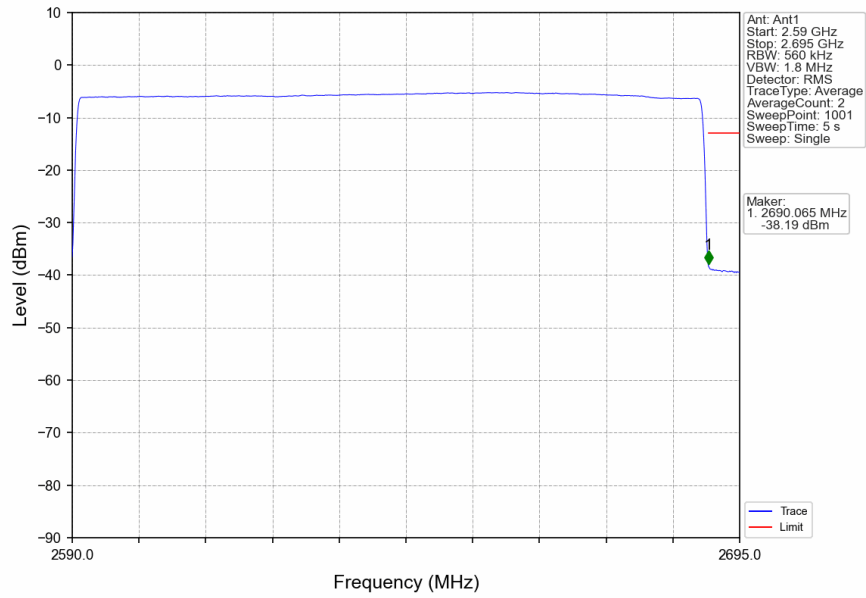

n41_30kHz_SISO_NTNV_100MHz_CP-OFDM QPSK_2640MHz_Outer_Full