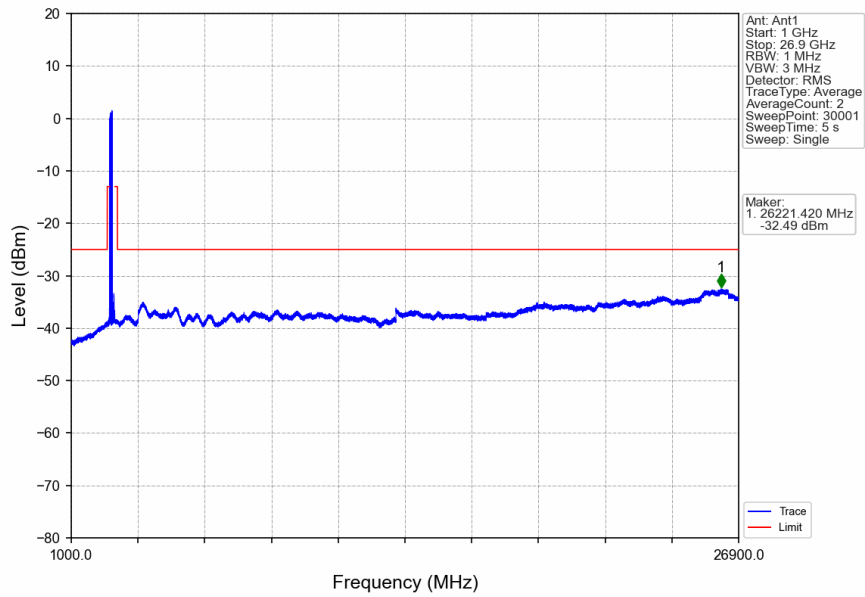

n41_30kHz_SISO_NTNV_100MHz_DFT-s-OFDM_QPSK_2546.01MHz_Outer_Full