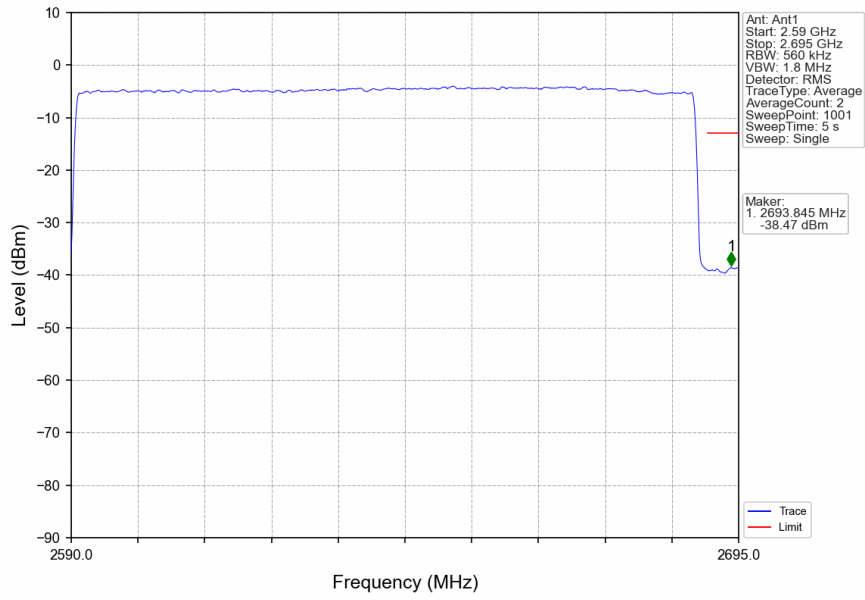

n41_30kHz_SISO_NTNV_100MHz_DFT-s-OFDM_QPSK_2640MHz_Outer_Full