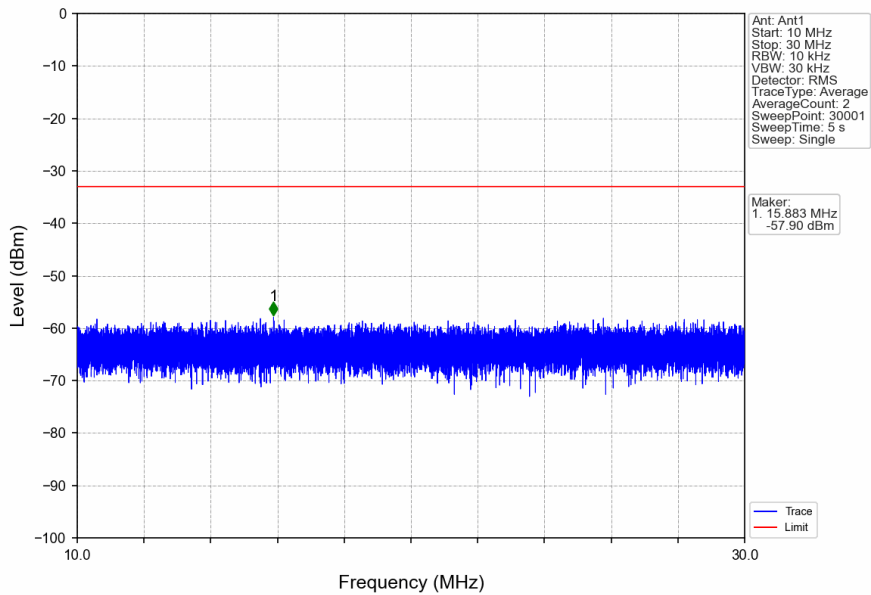

n41_30kHz_SISO_NTNV_100MHz_CP-OFDM QPSK_2640MHz_Outer_Full