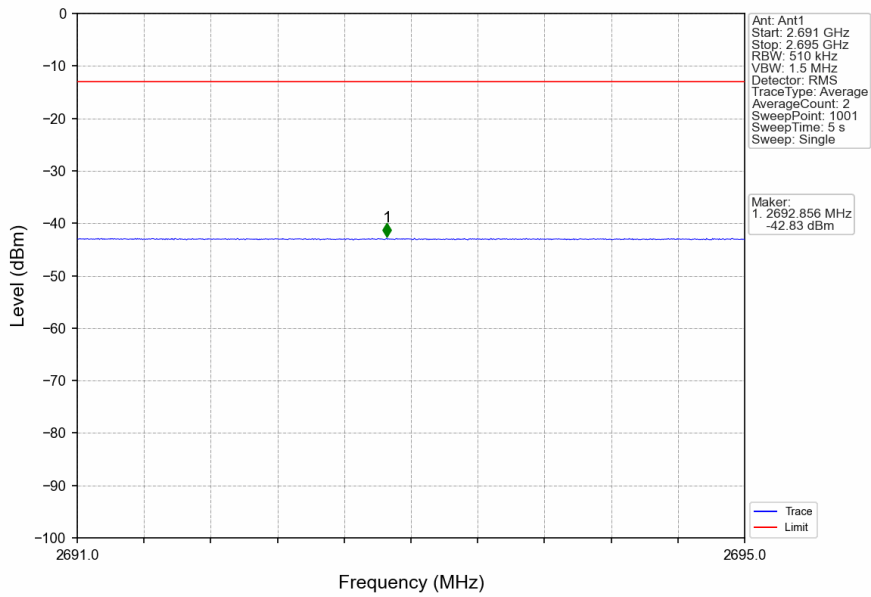

n41_30kHz_SISO_NTNV_100MHz_CP-OFDM QPSK_2592.99MHz_Edge_1RB_Left