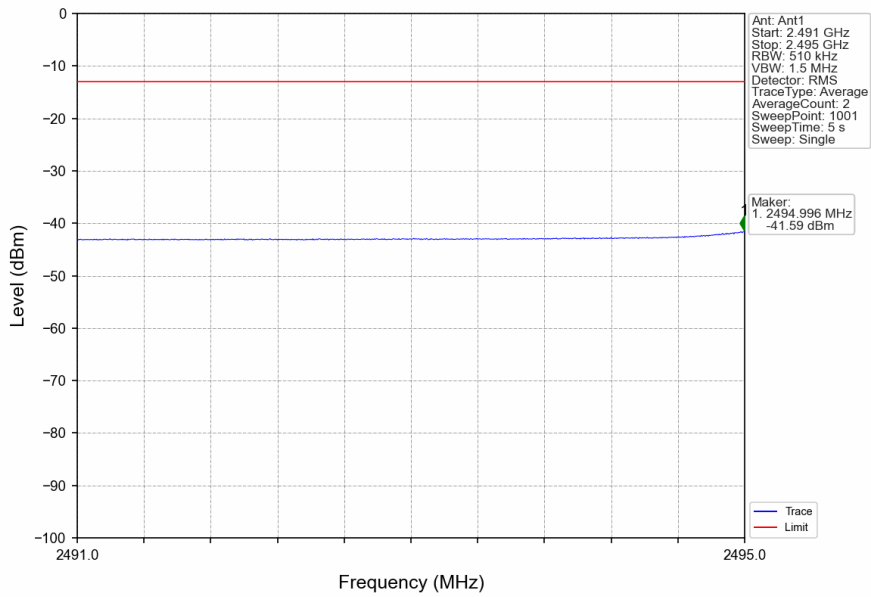

n41_30kHz_SISO_NTNV_100MHz_DFT-s-OFDM_QPSK_2546.01MHz_Inner_1RB_Left