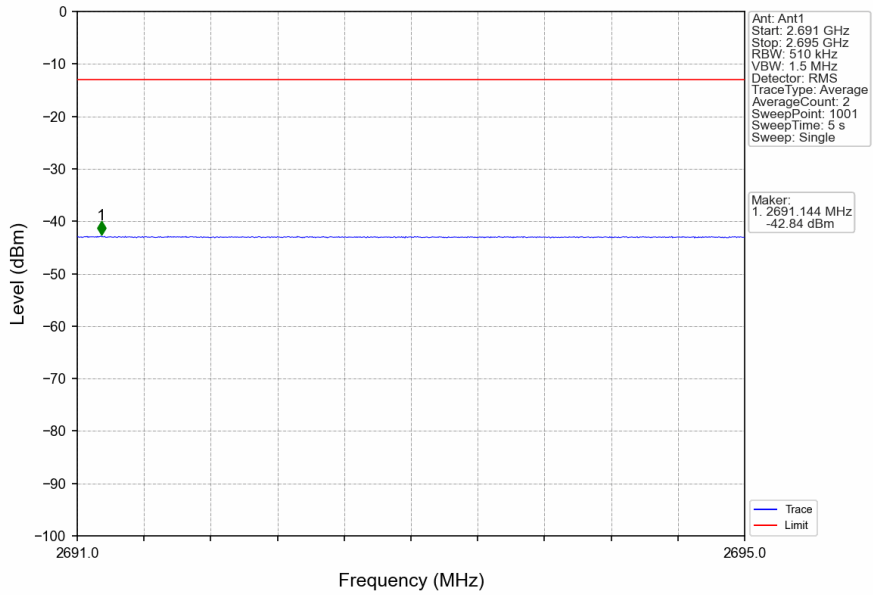

n41_30kHz_SISO_NTNV_100MHz_DFT-s-OFDM QPSK_2592.99MHz_Edge_1RB_Left