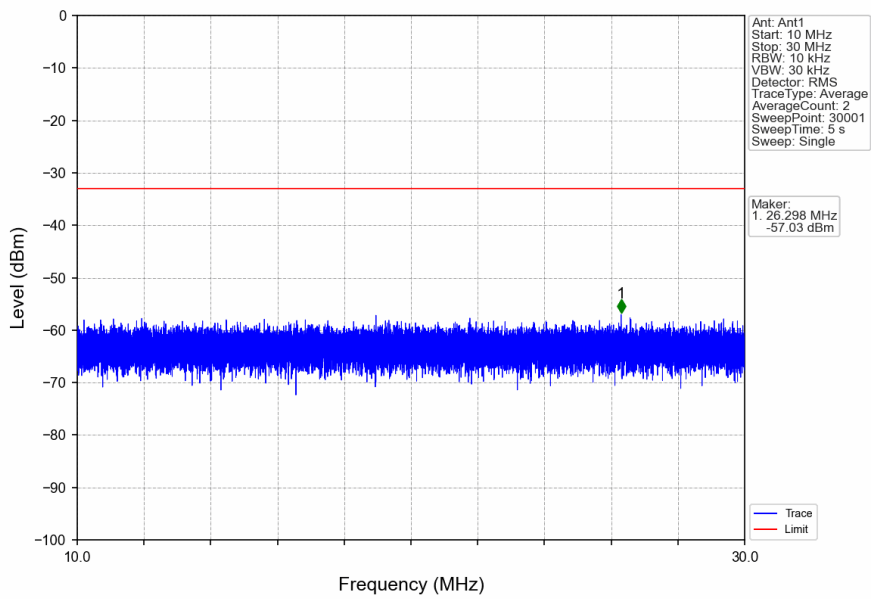

n41_30kHz_SISO_NTNV_100MHz_DFT-s-OFDM QPSK_2640MHz_Edge_1RB_Right