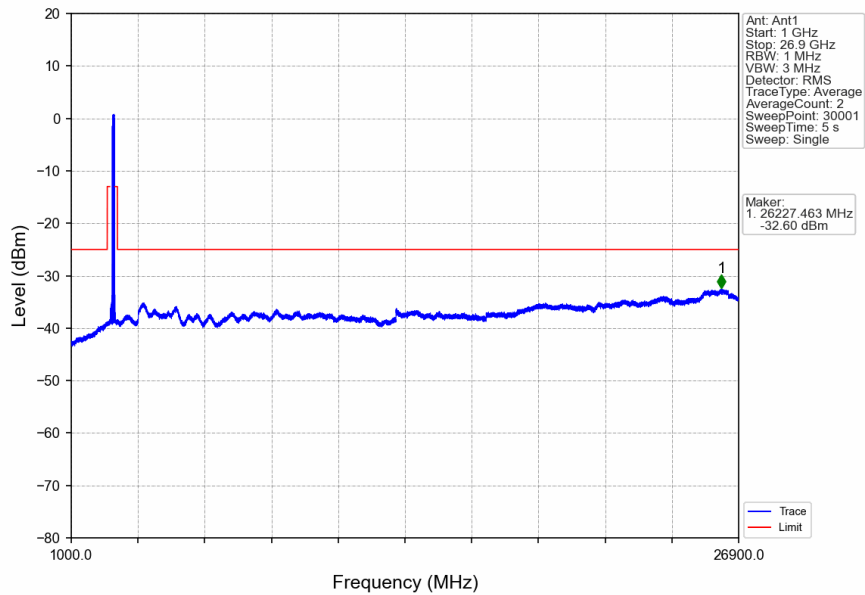

n41\_30kHz\_SISO\_NTNV\_100MHz\_CP-OFDM QPSK\_2640MHz\_Outer\_Full

n41\_30kHz\_SISO\_NTNV\_100MHz\_CP-OFDM QPSK\_2640MHz\_Outer\_Full

n41\_30kHz\_SISO\_NTNV\_100MHz\_CP-OFDM QPSK\_2640MHz\_Outer\_Full

n41\_30kHz\_SISO\_NTNV\_100MHz\_CP-OFDM QPSK\_2640MHz\_Outer\_Full