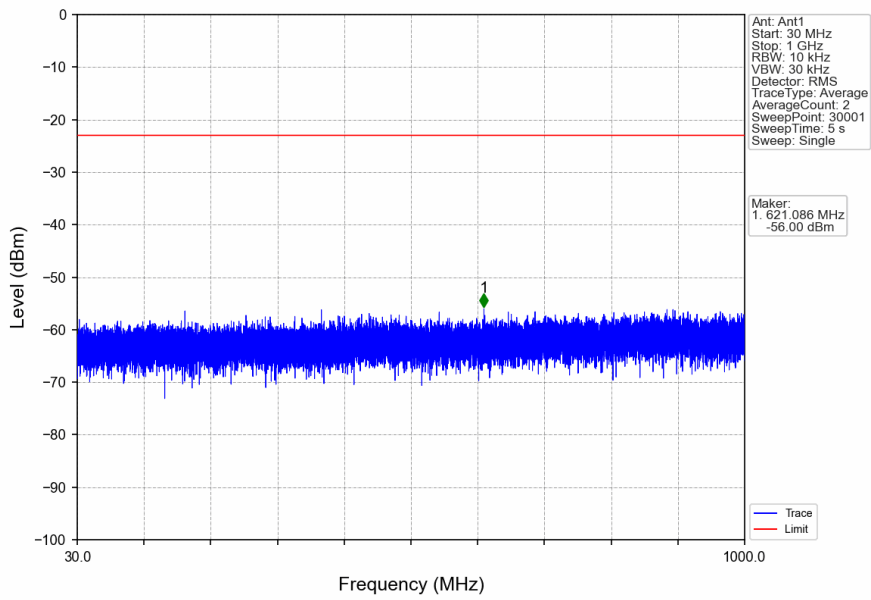

n41_30kHz_SISO_NTNV_100MHz_DFT-s-OFDM QPSK_2640MHz_Edge_1RB_Right