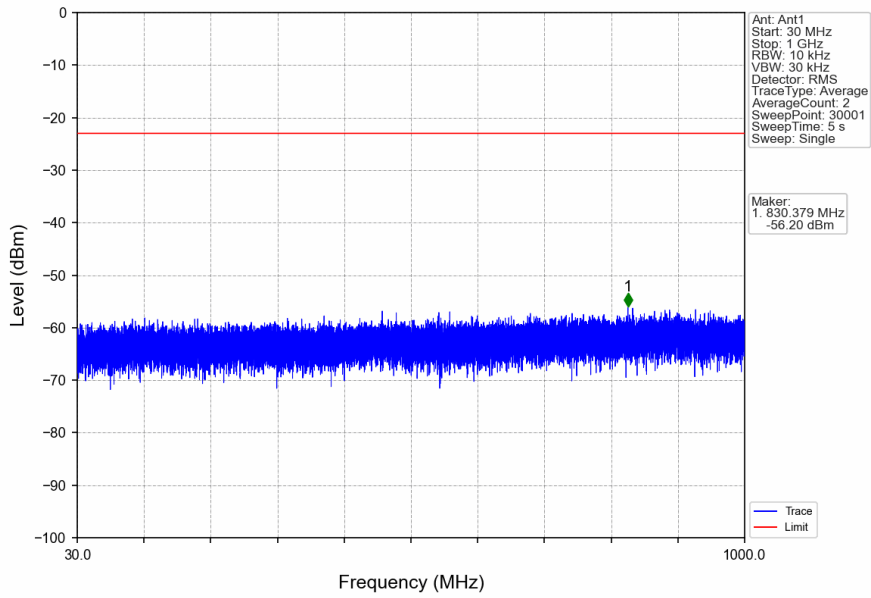

n41_30kHz_SISO_NTNV_100MHz_CP-OFDM_QPSK_2546.01MHz_Inner_1RB_Left