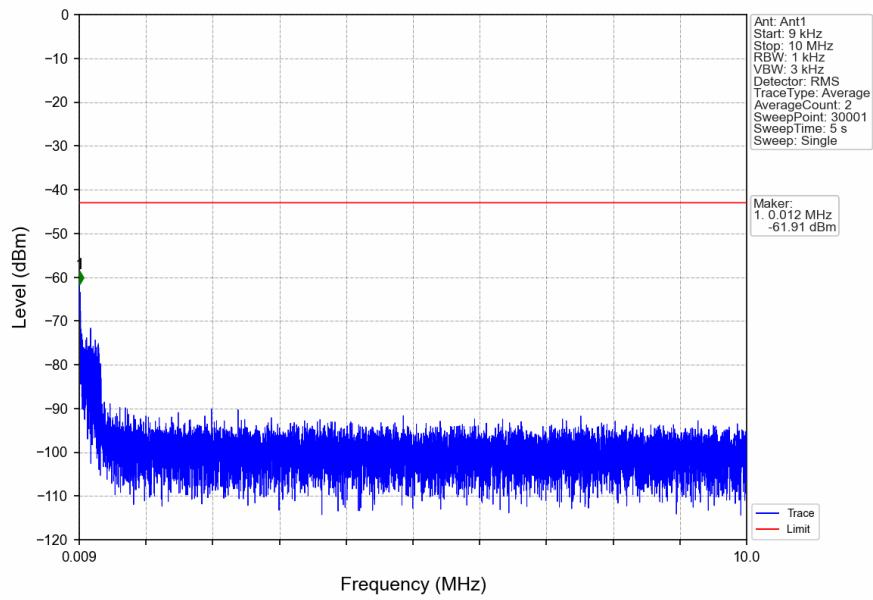

n41_30kHz_SISO_NTNV_100MHz_DFT-s-OFDM QPSK_2640MHz_Inner_1RB_Right