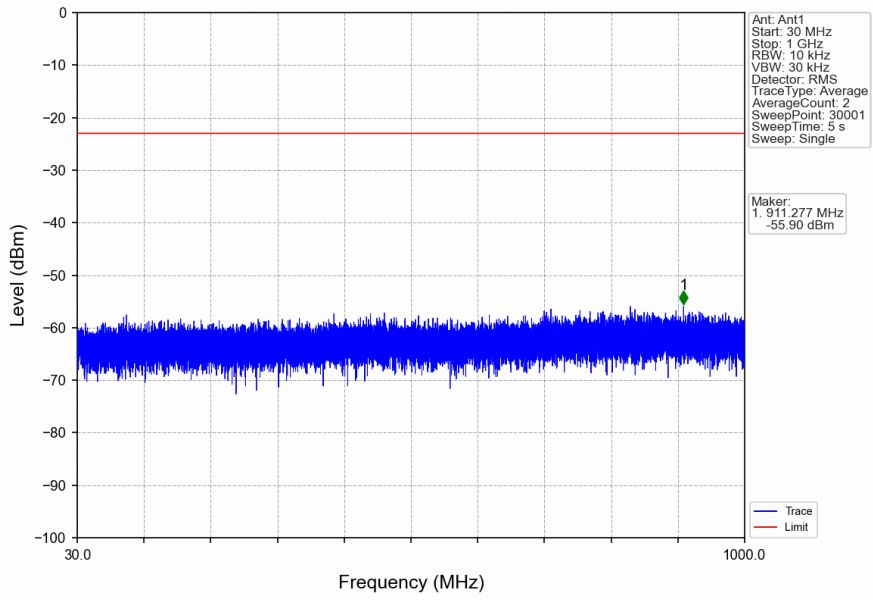

n41_30kHz_SISO_NTNV_100MHz_CP-OFDM QPSK_2546.01MHz_Outer_Full