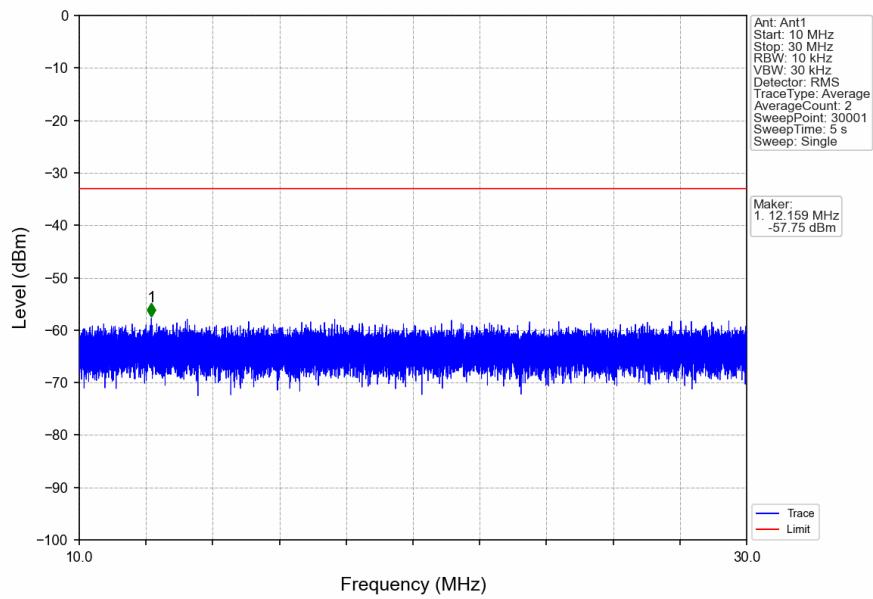

n41_30kHz_SISO_NTNV_100MHz_DFT-s-OFDM QPSK_2640MHz_Inner_1RB_Right