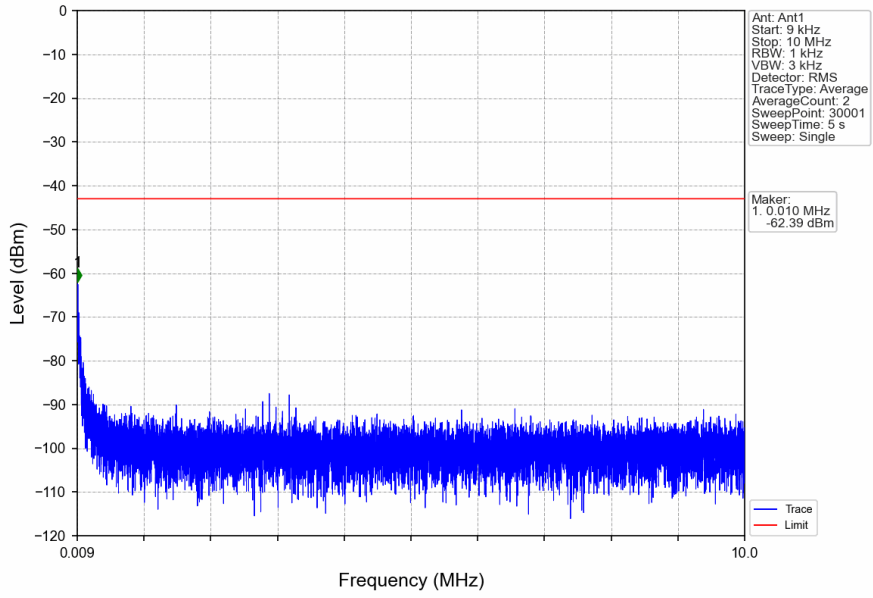

n41_30kHz_SISO_NTNV_100MHz_DFT-s-OFDM QPSK_2640MHz_Outer_Full