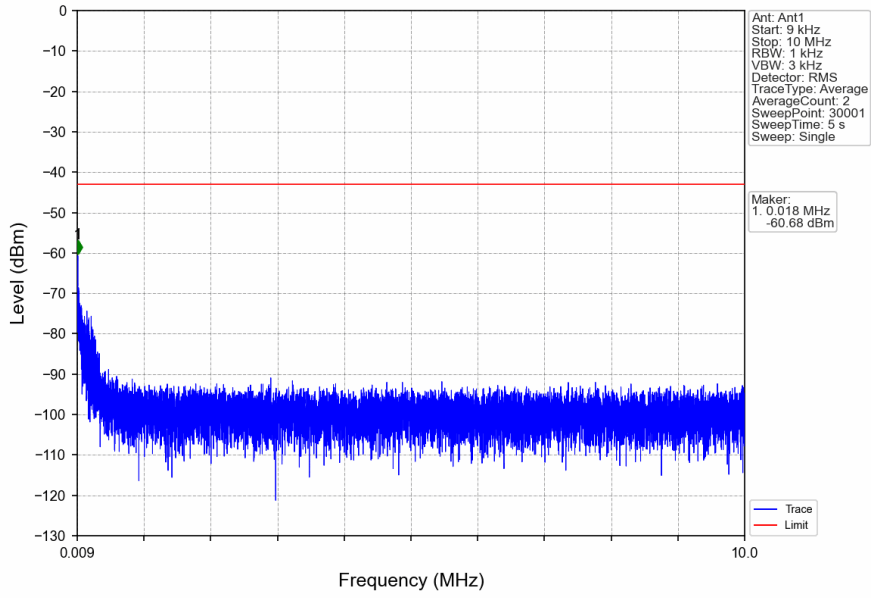

n41_30kHz_SISO_NTNV_100MHz_CP-OFDM_QPSK_2546.01MHz_Edge_1RB_Left