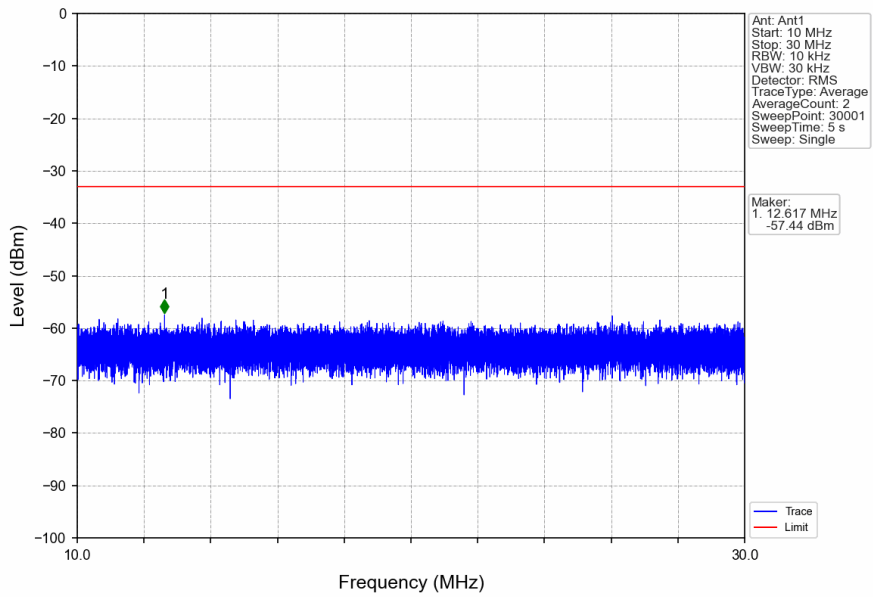

n41_30kHz_SISO_NTNV_100MHz_DFT-s-OFDM QPSK_2640MHz_Outer_Full