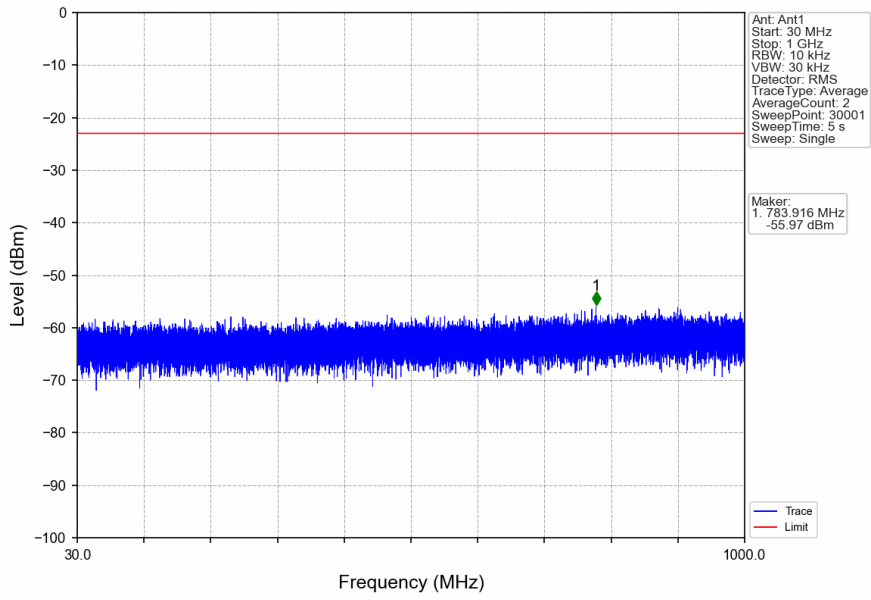

n41\_30kHz\_SISO\_NTNV\_100MHz\_DFT-s-OFDM\_QPSK\_2546.01MHz\_Outer\_Full

n41\_30kHz\_SISO\_NTNV\_100MHz\_DFT-s-OFDM\_QPSK\_2546.01MHz\_Outer\_Full

n41\_30kHz\_SISO\_NTNV\_100MHz\_DFT-s-OFDM\_QPSK\_2546.01MHz\_Outer\_Full