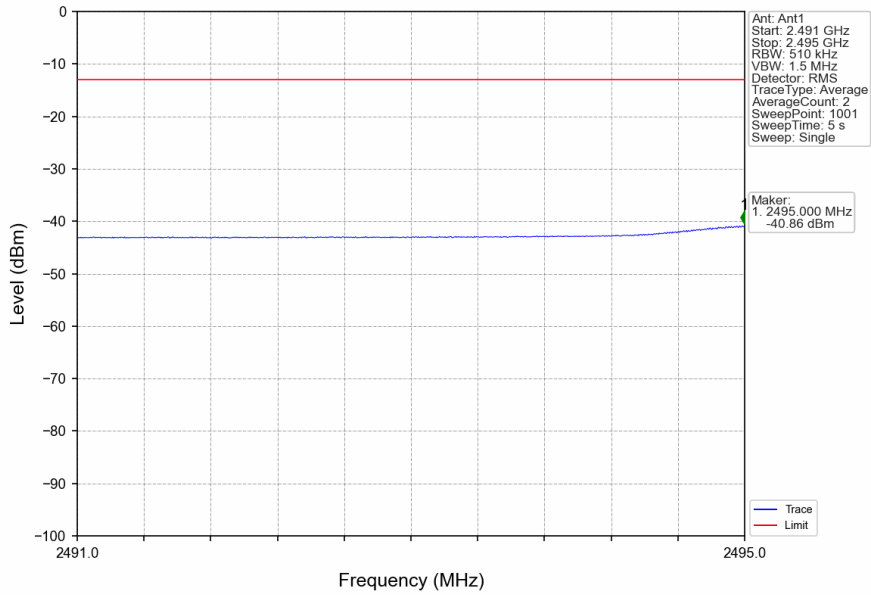

n41_30kHz_SISO_NTNV_100MHz_CP-OFDM QPSK_2546.01MHz_Edge_1RB_Left