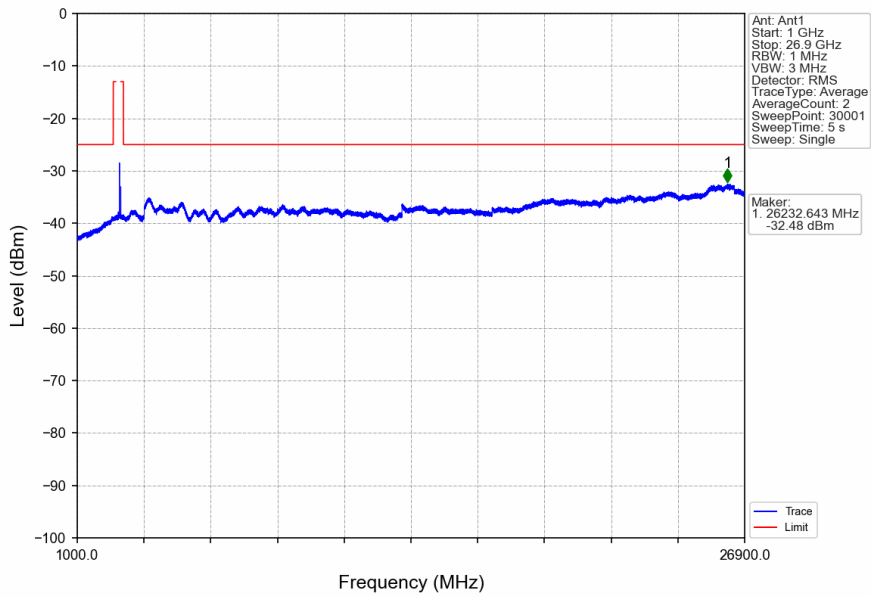

n41_30kHz_SISO_NTNV_100MHz_DFT-s-OFDM_QPSK_2640MHz_Inner_1RB_Right