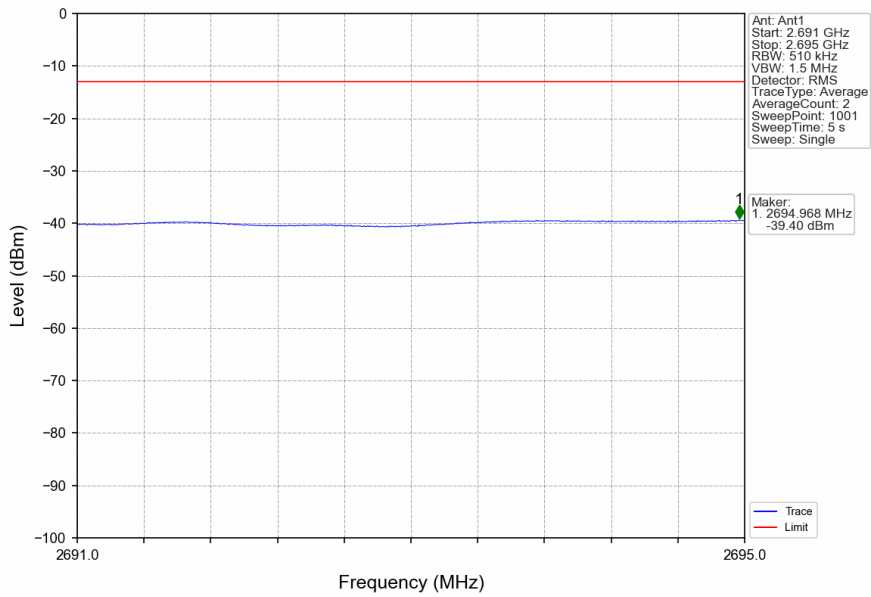

n41_30kHz_SISO_NTNV_100MHz_DFT-s-OFDM_QPSK_2640MHz_Outer_Full