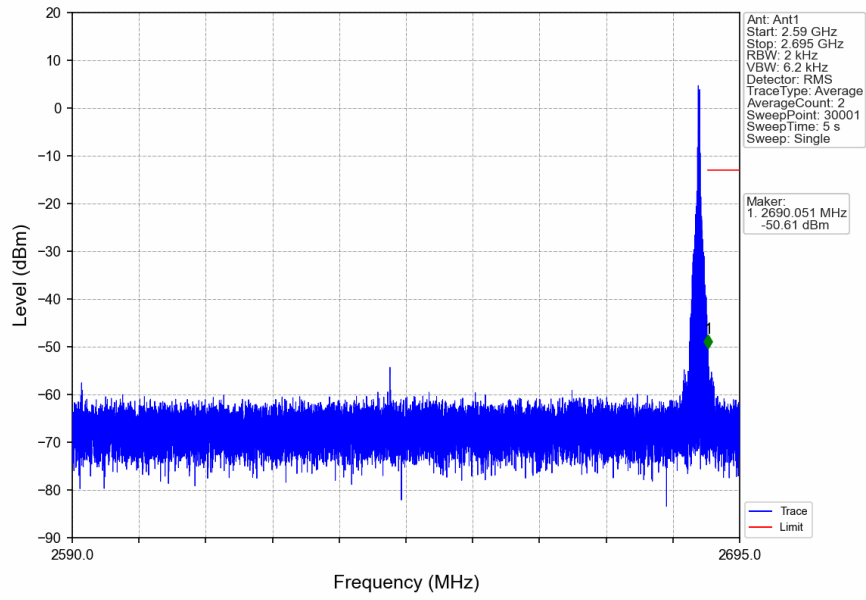

n41_30kHz_SISO_NTNV_100MHz_CP-OFDM_QPSK_2640MHz_Inner_1RB_Right