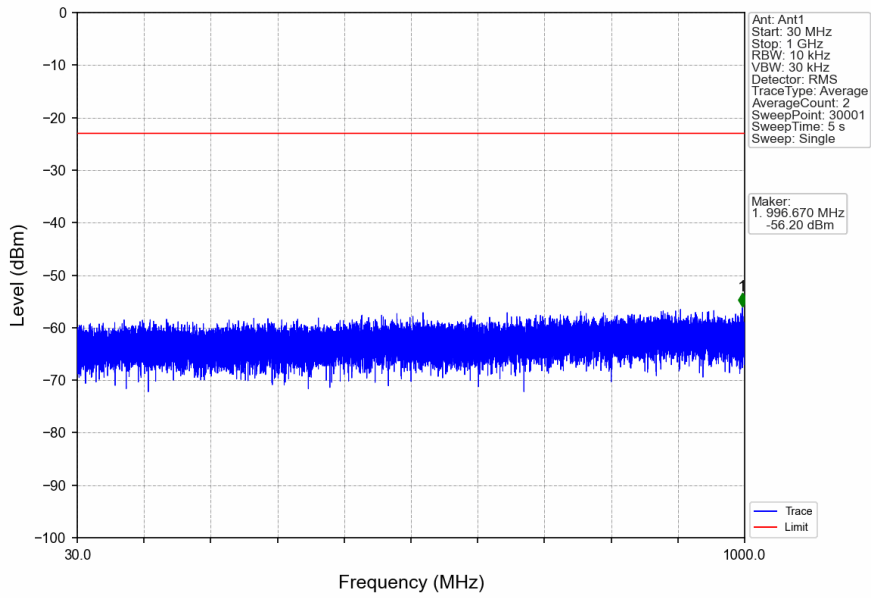

n41\_30kHz\_SISO\_NTNV\_100MHz\_DFT-s-OFDM QPSK\_2640MHz\_Inner\_1RB\_Right

n41\_30kHz\_SISO\_NTNV\_100MHz\_DFT-s-OFDM QPSK\_2640MHz\_Inner\_1RB\_Right

n41\_30kHz\_SISO\_NTNV\_100MHz\_DFT-s-OFDM\_QPSK\_2640MHz\_Inner\_1RB\_Right