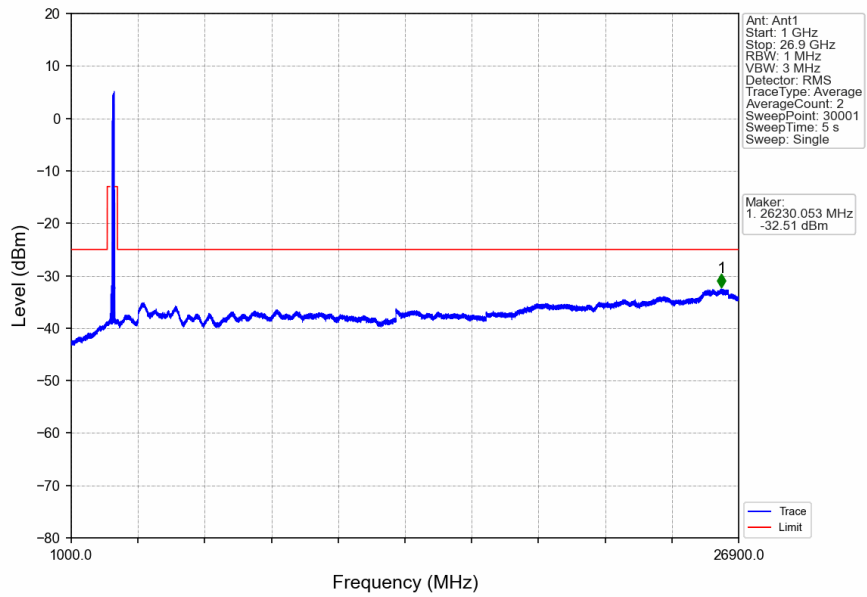

n41_30kHz_SISO_NTNV_100MHz_DFT-s-OFDM_QPSK_2640MHz_Outer_Full