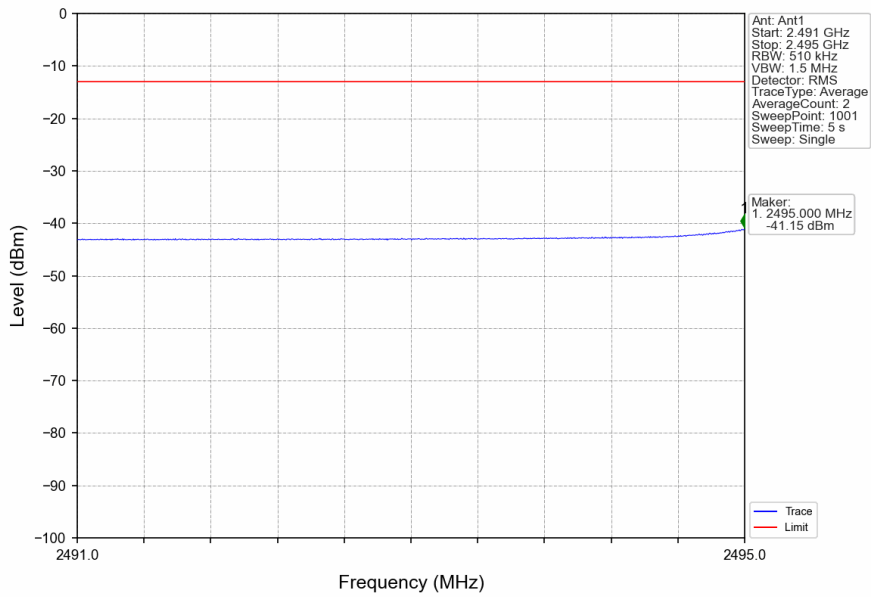

n41_30kHz_SISO_NTNV_100MHz_CP-OFDM QPSK_2546.01MHz_Inner_1RB_Left