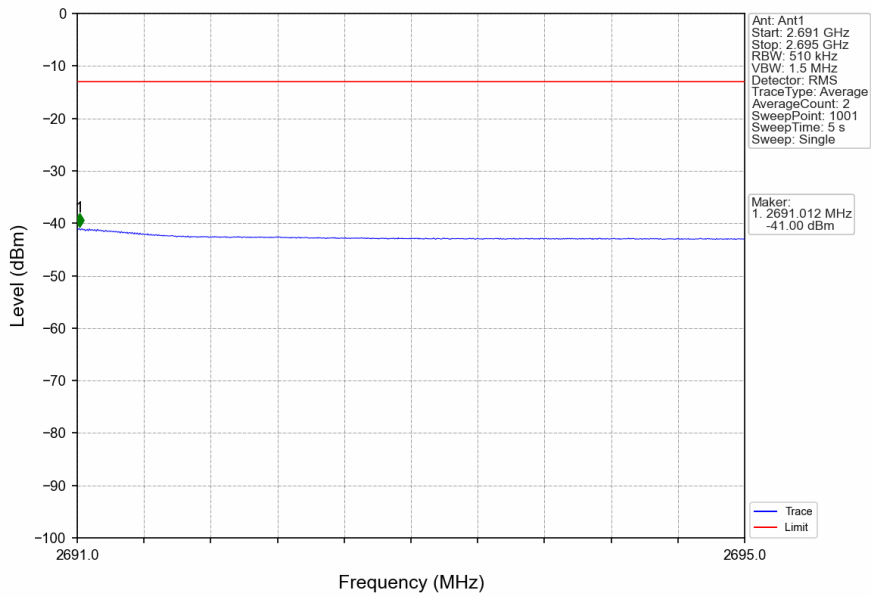

n41\_30kHz\_SISO\_NTNV\_100MHz\_DFT-s-OFDM\_QPSK\_2592.99MHz\_Edge\_1RB\_Left

n41\_30kHz\_SISO\_NTNV\_100MHz\_DFT-s-OFDM\_QPSK\_2640MHz\_Edge\_1RB\_Right

n41\_30kHz\_SISO\_NTNV\_100MHz\_DFT-s-OFDM\_QPSK\_2640MHz\_Edge\_1RB\_Right