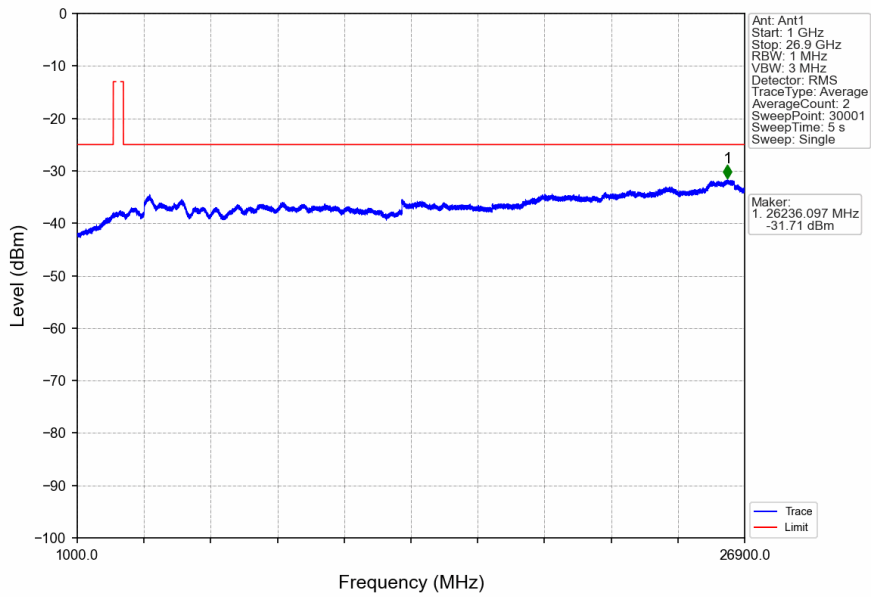

n41_30kHz_SISO_NTNV_100MHz_CP-OFDM QPSK_2546.01MHz_Edge_1RB_Left