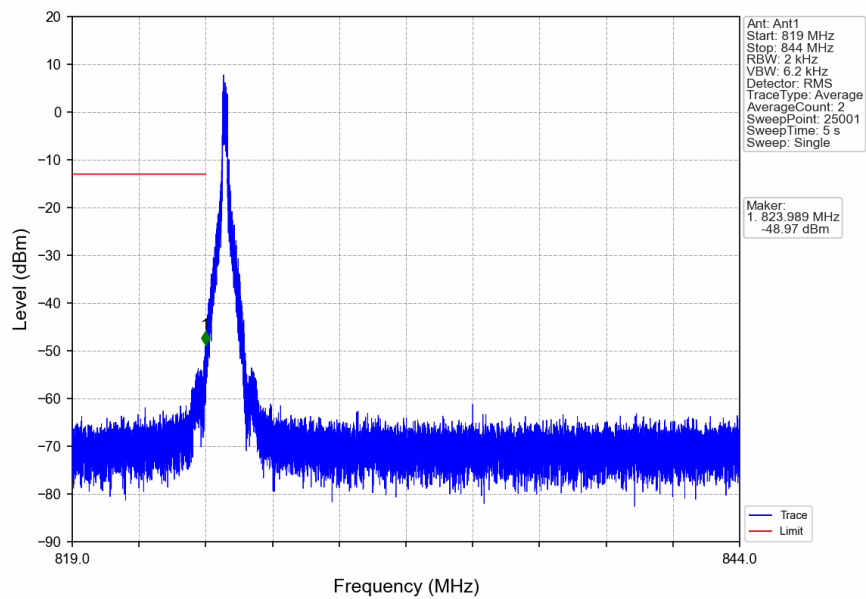

n5_15kHz_SISO_NTNV_20MHz_CP-OFDM QPSK_834MHz_Inner_1RB_Left

n5_15kHz_SISO_NTNV_20MHz_CP-OFDM QPSK_834MHz_Inner_1RB_Left