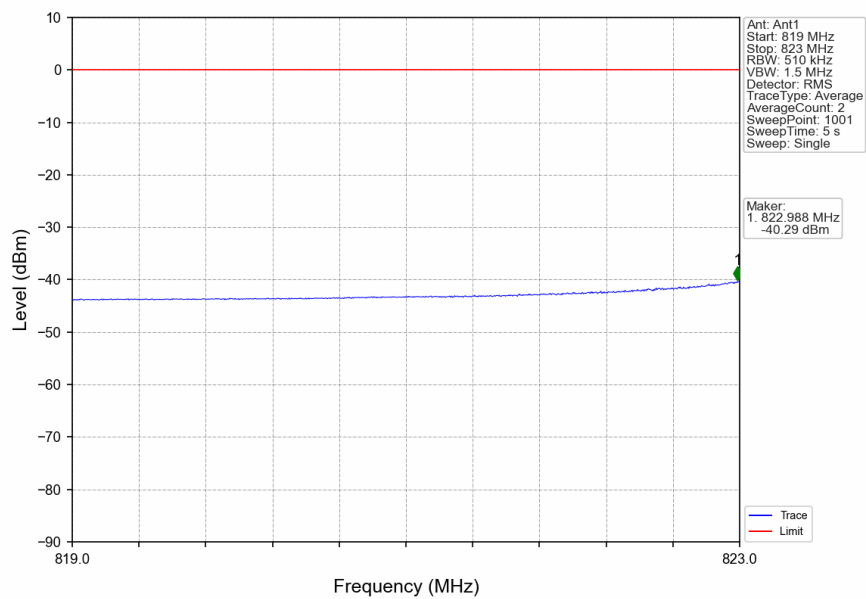

n5_15kHz_SISO_NTNV_20MHz_CP-OFDM QPSK_834MHz_Inner_1RB_Left

n5_15kHz_SISO_NTNV_20MHz_CP-OFDM QPSK_834MHz_Inner_1RB_Left