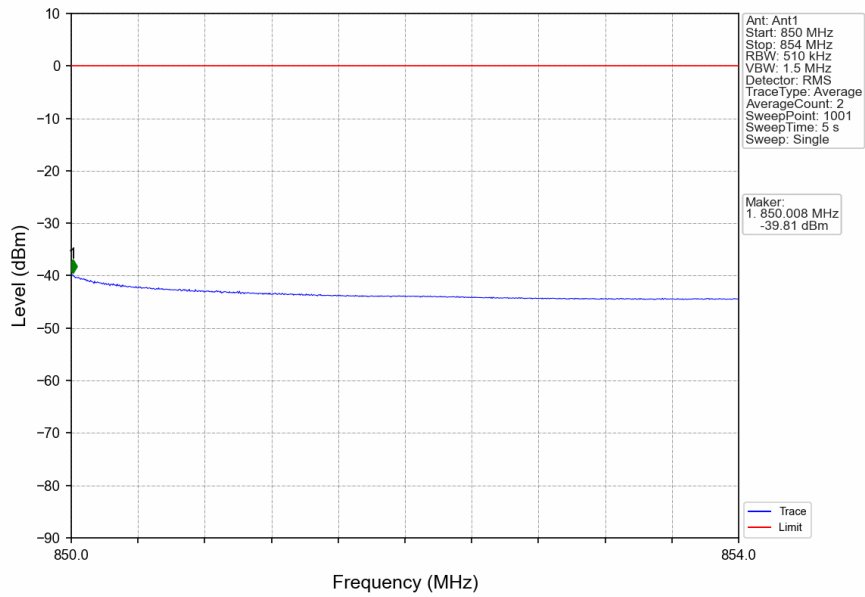

n5_15kHz_SISO_NTNV_20MHz_CP-OFDM QPSK_839MHz_Edge_1RB_Right