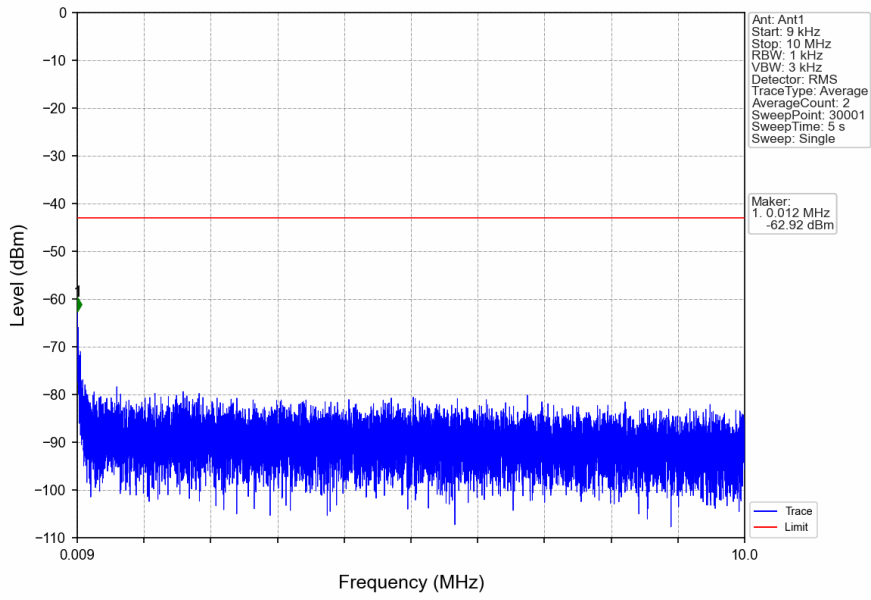

n5_15kHz_SISO_NTNV_20MHz_CP-OFDM QPSK_839MHz_Outer_Full