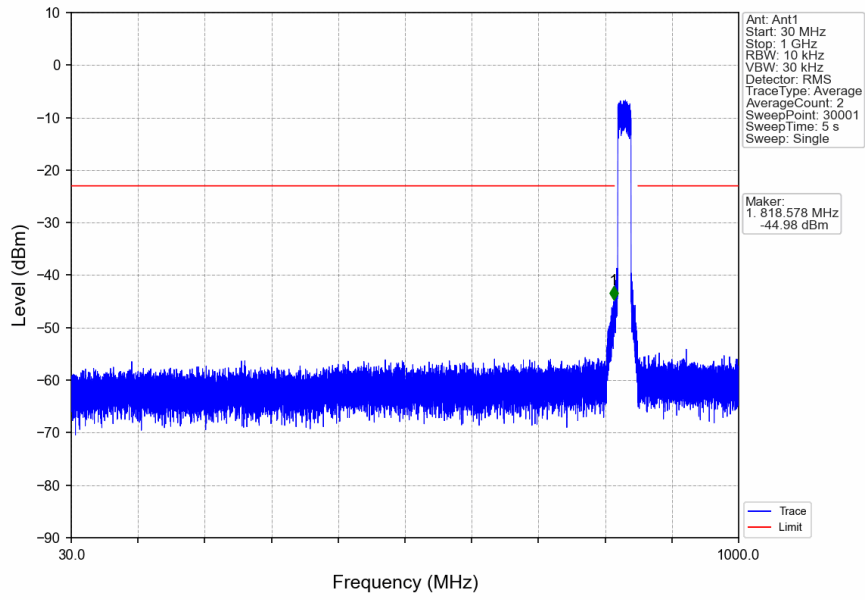

n5_15kHz_SISO_NTNV_20MHz_CP-OFDM QPSK_834MHz_Outer_Full

n5_15kHz_SISO_NTNV_20MHz_CP-OFDM QPSK_834MHz_Outer_Full

n5_15kHz_SISO_NTNV_20MHz_CP-OFDM QPSK_834MHz_Outer_Full

n5_15kHz_SISO_NTNV_20MHz_CP-OFDM QPSK_834MHz_Outer_Full