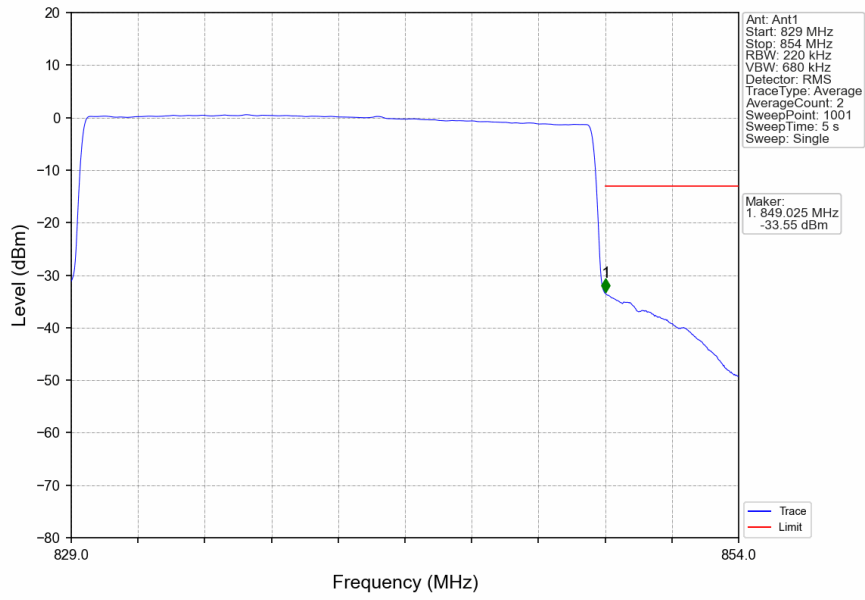

n5_15kHz_SISO_NTNV_20MHz_CP-OFDM QPSK_839MHz_Outer_Full