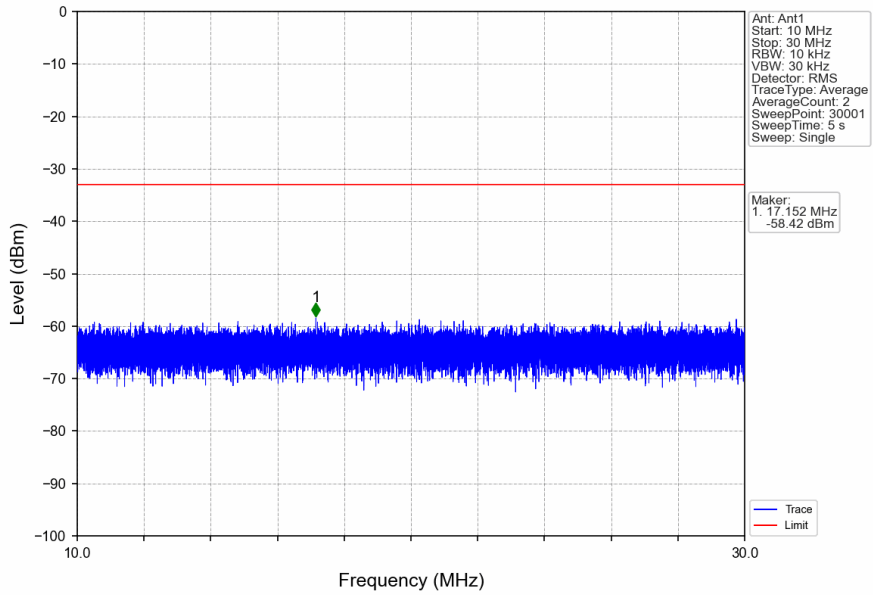

n5_15kHz_SISO_NTNV_20MHz_CP-OFDM QPSK_839MHz_Edge_1RB_Right

n5_15kHz_SISO_NTNV_20MHz_CP-OFDM QPSK_839MHz_Edge_1RB_Right

n5_15kHz_SISO_NTNV_20MHz_CP-OFDM_QPSK_839MHz_Edge_1RB_Right

n5_15kHz_SISO_NTNV_20MHz_CP-OFDM_QPSK_839MHz_Edge_1RB_Right