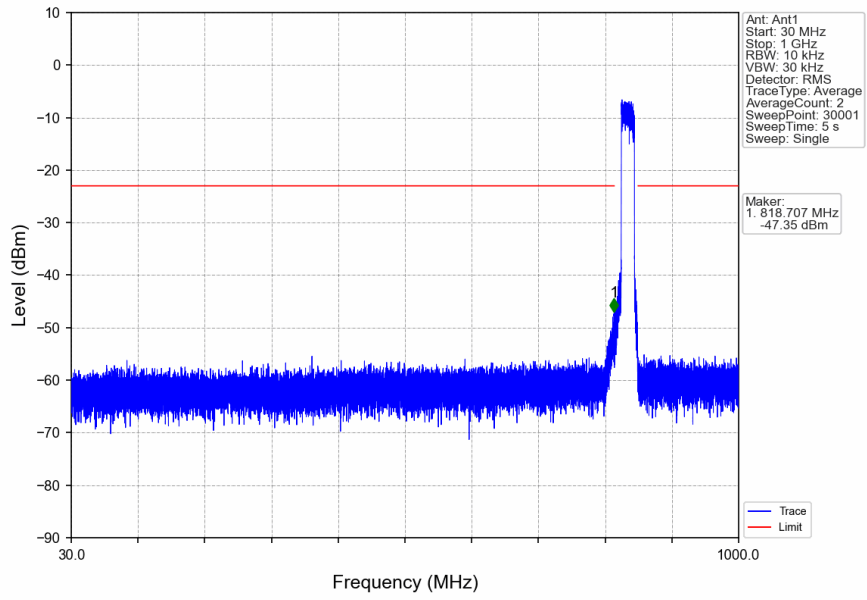

n5_15kHz_SISO_NTNV_20MHz_CP-OFDM QPSK_839MHz_Outer_Full