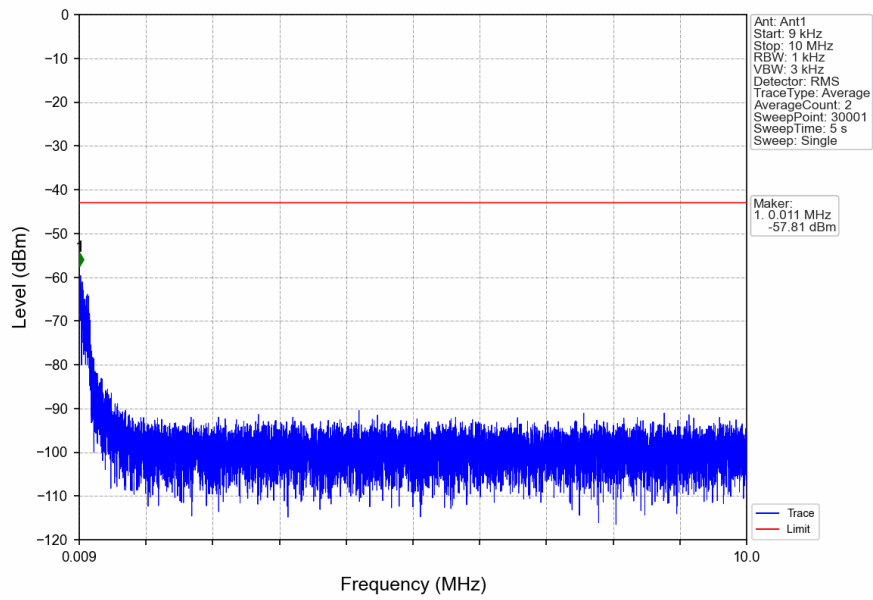

n5_15kHz_SISO_NTNV_20MHz_CP-OFDM QPSK_834MHz_Inner_1RB_Left

n5_15kHz_SISO_NTNV_20MHz_CP-OFDM QPSK_834MHz_Inner_1RB_Left