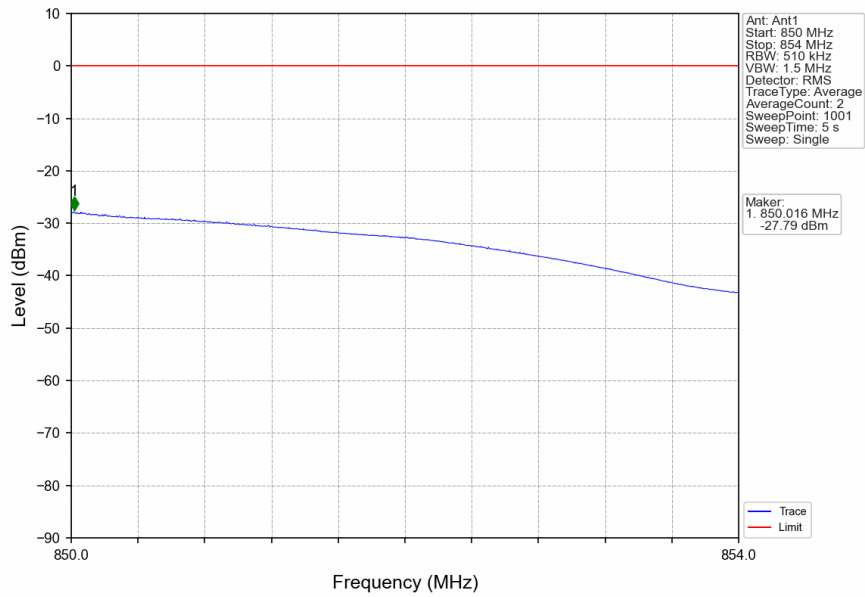

n5_15kHz_SISO_NTNV_20MHz_CP-OFDM QPSK_839MHz_Edge_1RB_Right

n5_15kHz_SISO_NTNV_20MHz_CP-OFDM QPSK_839MHz_Edge_1RB_Right

n5_15kHz_SISO_NTNV_20MHz_CP-OFDM QPSK_839MHz_Outer_Full

n5_15kHz_SISO_NTNV_20MHz_CP-OFDM QPSK_839MHz_Outer_Full