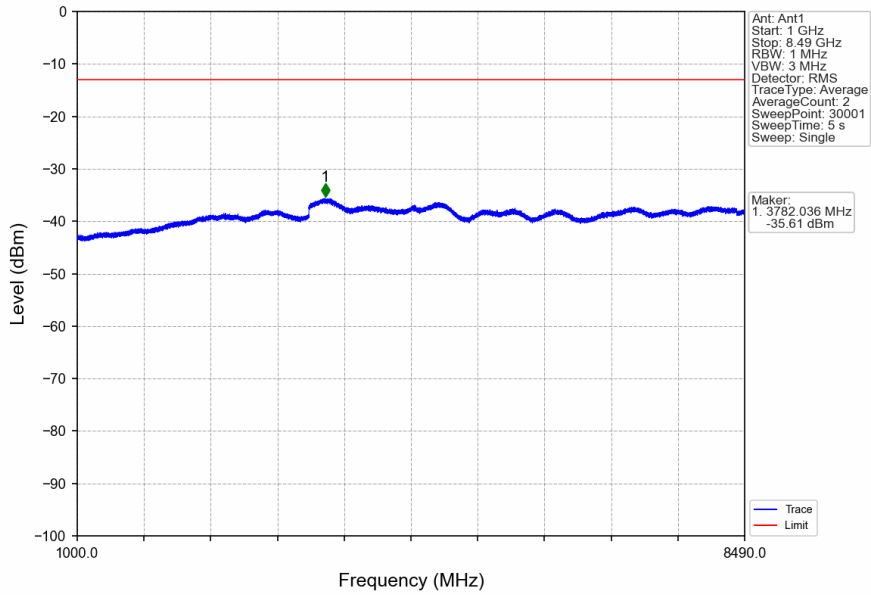

n5_15kHz_SISO_NTNV_20MHz_CP-OFDM QPSK_839MHz_Edge_1RB_Right