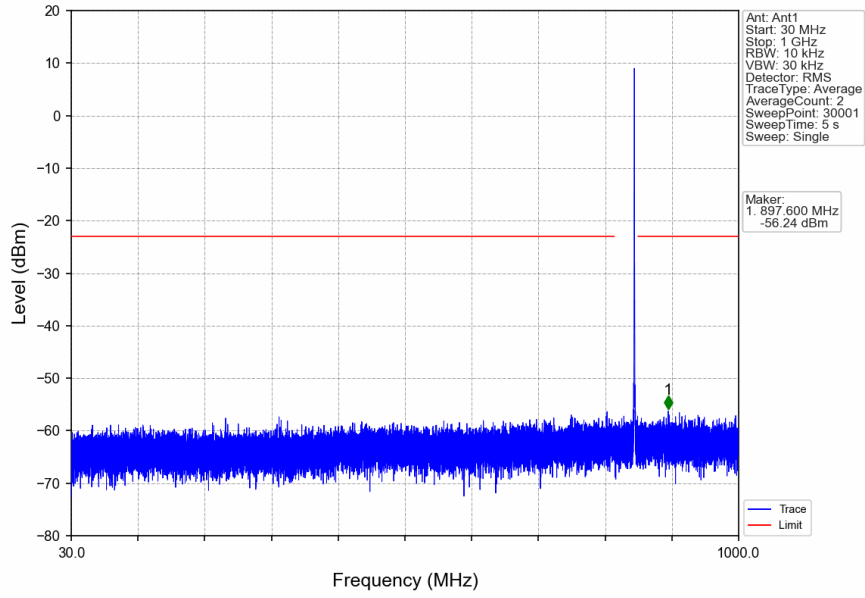

n5_15kHz_SISO_NTNV_20MHz_CP-OFDM QPSK_839MHz_Edge_1RB_Right