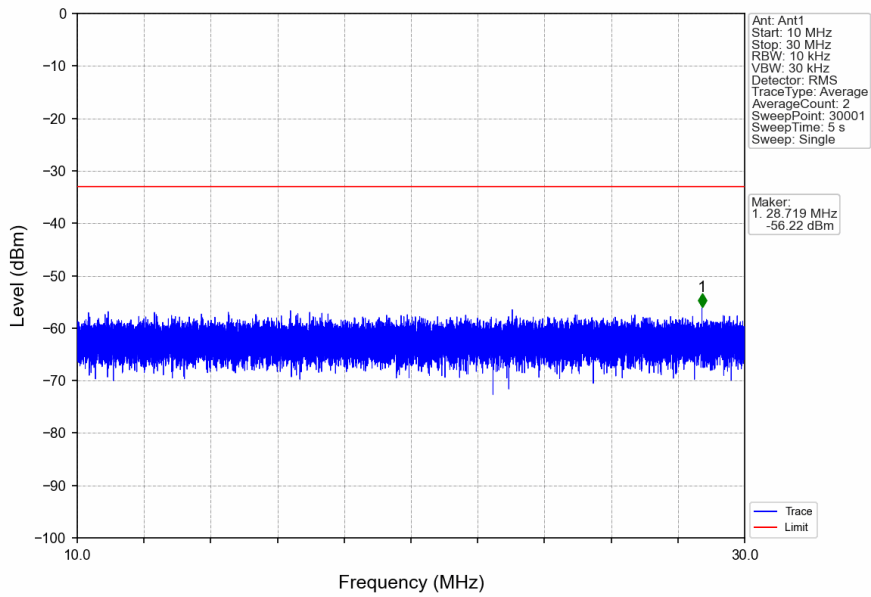

n5_15kHz_SISO_NTNV_20MHz_CP-OFDM QPSK_839MHz_Outer_Full