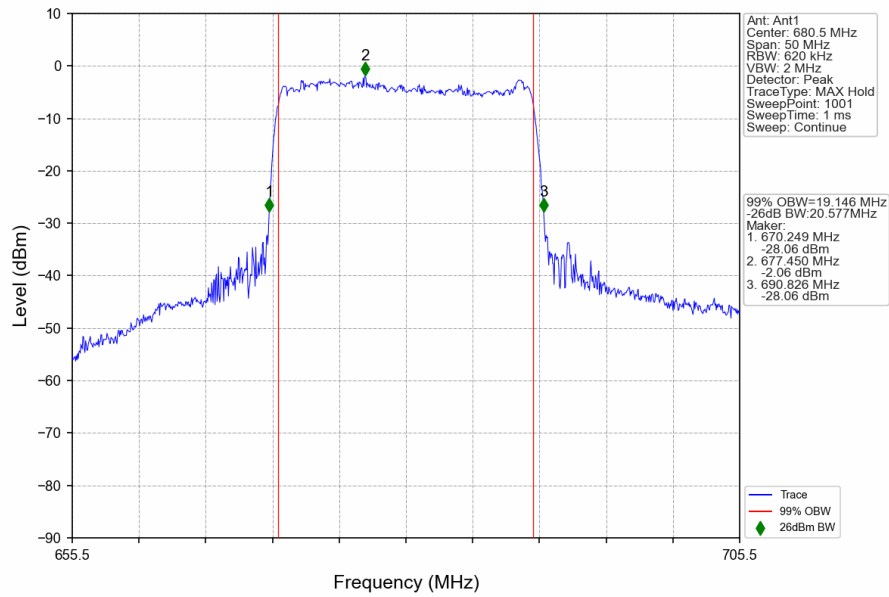

n71_15kHz_SISO_NTNV_20MHz_CP-OFDM 256 QAM_680.5MHz_Outer_Full