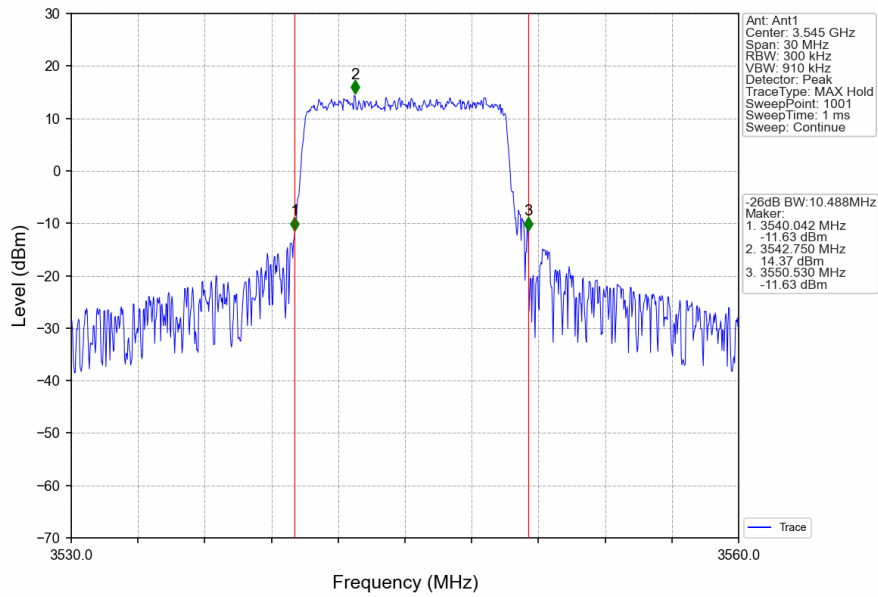

Band42a_10MHz_QPSK_MCH_3500MHz_RB_50_0_NTNV

Band42a_10MHz_QPSK_HCH_3545MHz_RB_50_0_NTNV

Band42a_10MHz_16QAM_LCH_3455MHz_RB_50_0_NTNV

Band42a_10MHz_16QAM_MCH_3500MHz_RB_50_0_NTNV

Band42a_10MHz_16QAM_HCH_3545MHz_RB_50_0_NTNV