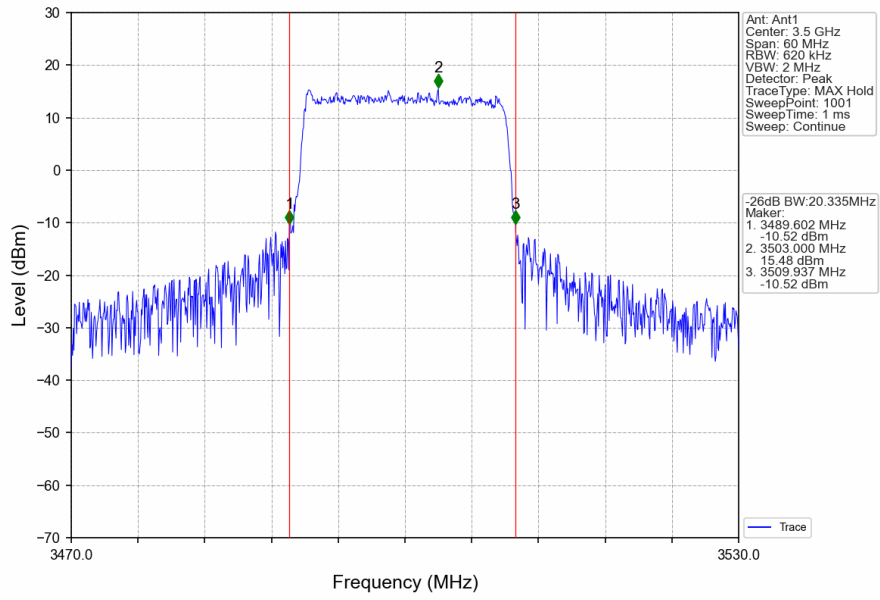

Band42a_15MHz_16QAM_HCH_3542.5MHz_RB_75_0_NTNV

Band42a_20MHz_QPSK_LCH_3460MHz_RB_100_0_NTNV

Band42a_20MHz_QPSK_MCH_3500MHz_RB_100_0_NTNV

Band42a_20MHz_QPSK_HCH_3540MHz_RB_100_0_NTNV

Band42a_20MHz_16QAM_LCH_3460MHz_RB_100_0_NTNV

Band42a_20MHz_16QAM_MCH_3500MHz_RB_100_0_NTNV

Band42a_20MHz_16QAM_HCH_3540MHz_RB_100_0_NTNV

15. 99% & 26dB Bandwidth

15.1 Band48_OBW

15.1.1 Test Result

Band: 48 / NTNV						
Bandwidth (MHz)	Modulation	Frequency (MHz)	RB Allocation		99% Occupied Bandwidth (MHz)	Verdict
			Size	Offset	Result	
5	QPSK	3552.5	25	0	4.560	Pass
		3625	25	0	4.565	Pass
		3697.5	25	0	4.567	Pass
	16QAM	3552.5	25	0	4.548	Pass
		3625	25	0	4.527	Pass
		3697.5	25	0	4.551	Pass
10	QPSK	3555	50	0	9.085	Pass
		3625	50	0	9.052	Pass
		3695	50	0	9.032	Pass
	16QAM	3555	50	0	9.076	Pass
		3625	50	0	8.981	Pass
		3695	50	0	8.981	Pass
15	QPSK	3557.5	75	0	13.636	Pass
		3625	75	0	13.455	Pass
		3692.5	75	0	13.564	Pass
	16QAM	3557.5	75	0	13.585	Pass
		3625	75	0	13.530	Pass
		3692.5	75	0	13.595	Pass
20	QPSK	3560	100	0	18.124	Pass
		3625	100	0	18.092	Pass
		3690	100	0	18.023	Pass
	16QAM	3560	100	0	18.082	Pass
		3625	100	0	18.006	Pass
		3690	100	0	17.973	Pass