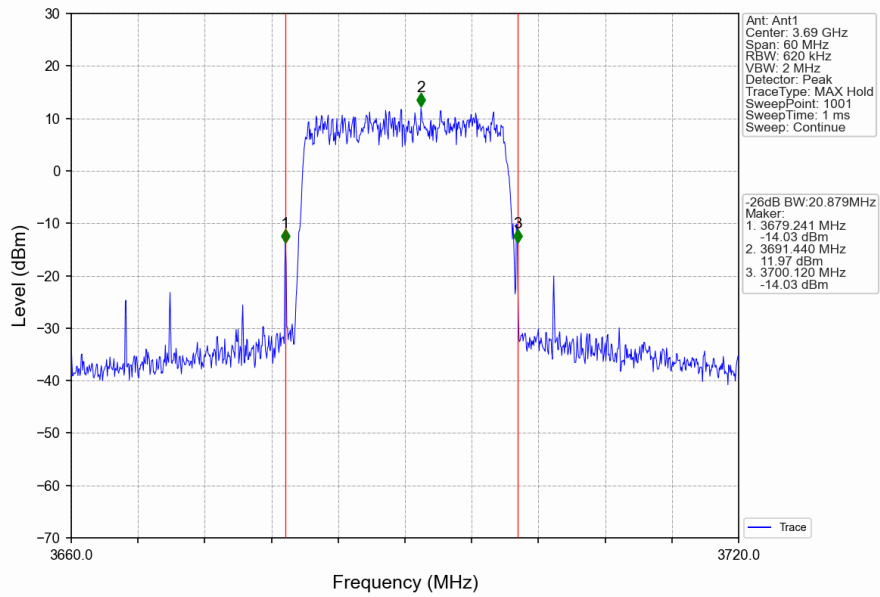

Band48_15MHz_16QAM_HCH_3692.5MHz_RB_75_0_NTNV

Band48_20MHz_QPSK_LCH_3560MHz_RB_100_0_NTNV

Band48_20MHz_QPSK_MCH_3625MHz_RB_100_0_NTNV

Band48_20MHz_QPSK_HCH_3690MHz_RB_100_0_NTNV

Band48_20MHz_16QAM_LCH_3560MHz_RB_100_0_NTNV

Band48_20MHz_16QAM_MCH_3625MHz_RB_100_0_NTNV

Band48_20MHz_16QAM_HCH_3690MHz_RB_100_0_NTNV

16. 99% & 26dB Bandwidth

16.1 Band5_OBW

16.1.1 Test Result

Band: 5 / NTN						
Bandwidth (MHz)	Modulation	Frequency (MHz)	RB Allocation		99% Occupied Bandwidth (MHz)	Verdict
			Size	Offset	Result	
1.4	QPSK	824.7	6	0	1.107	Pass
		836.5	6	0	1.096	Pass
		848.3	6	0	1.095	Pass
	16QAM	824.7	6	0	1.102	Pass
		836.5	6	0	1.097	Pass
		848.3	6	0	1.108	Pass
3	QPSK	825.5	15	0	2.737	Pass
		836.5	15	0	2.744	Pass
		847.5	15	0	2.736	Pass
	16QAM	825.5	15	0	2.724	Pass
		836.5	15	0	2.736	Pass
		847.5	15	0	2.735	Pass
5	QPSK	826.5	25	0	4.542	Pass
		836.5	25	0	4.531	Pass
		846.5	25	0	4.562	Pass
	16QAM	826.5	25	0	4.545	Pass
		836.5	25	0	4.545	Pass
		846.5	25	0	4.535	Pass
10	QPSK	829	50	0	9.081	Pass
		836.5	50	0	9.049	Pass
		844	50	0	9.035	Pass
	16QAM	829	50	0	9.049	Pass
		836.5	50	0	9.014	Pass
		844	50	0	9.036	Pass