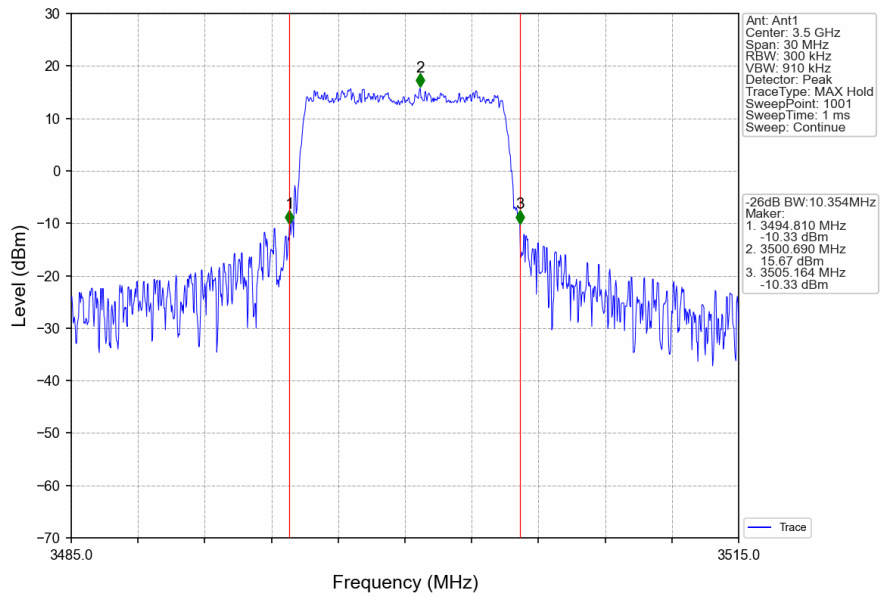

Band42a_10MHz_QPSK_MCH_3500MHz_RB_50_0_NTNV