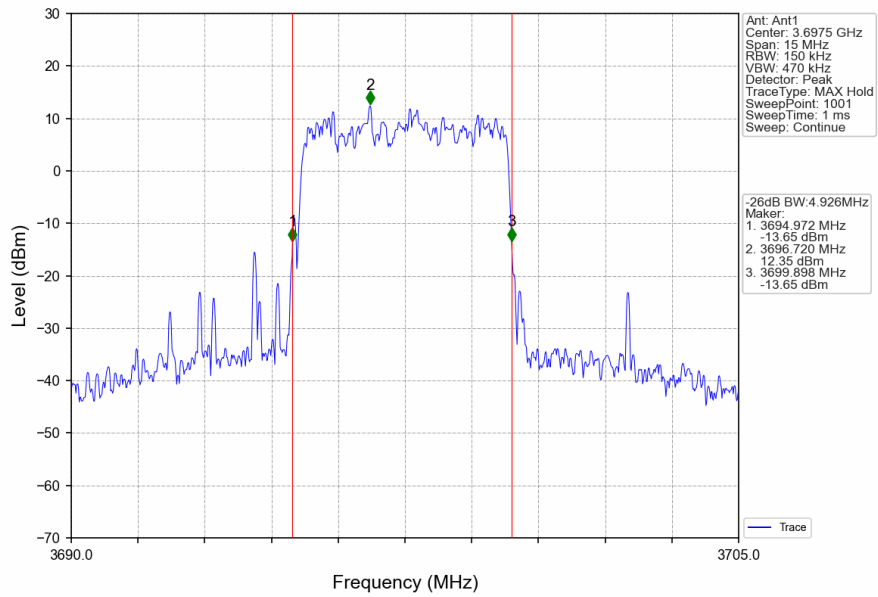

Band48_20MHz_16QAM_MCH_3625MHz_RB_100_0_NTNV

Band48_20MHz_16QAM_HCH_3690MHz_RB_100_0_NTNV

15.2 Band48_XDB

15.2.1 Test Result

Band: 48 / NTNV						
Bandwidth (MHz)	Modulation	Frequency (MHz)	RB Allocation		26dB Bandwidth (MHz)	Verdict
			Size	Offset	Result	
5	QPSK	3552.5	25	0	5.352	Pass
		3625	25	0	4.881	Pass
		3697.5	25	0	4.941	Pass
	16QAM	3552.5	25	0	5.671	Pass
		3625	25	0	4.941	Pass
		3697.5	25	0	4.926	Pass
10	QPSK	3555	50	0	10.142	Pass
		3625	50	0	9.671	Pass
		3695	50	0	10.407	Pass
	16QAM	3555	50	0	11.350	Pass
		3625	50	0	9.735	Pass
		3695	50	0	9.698	Pass
15	QPSK	3557.5	75	0	16.495	Pass
		3625	75	0	14.442	Pass
		3692.5	75	0	14.592	Pass
	16QAM	3557.5	75	0	15.530	Pass
		3625	75	0	14.640	Pass
		3692.5	75	0	14.647	Pass
20	QPSK	3560	100	0	21.730	Pass
		3625	100	0	19.539	Pass
		3690	100	0	19.501	Pass
	16QAM	3560	100	0	21.311	Pass
		3625	100	0	19.309	Pass
		3690	100	0	20.879	Pass

15.2.2 Test Graph

Band48_5MHz_QPSK_HCH_3697.5MHz_RB_25_0_NTNV

Band48_5MHz_16QAM_LCH_3552.5MHz_RB_25_0_NTNV

Band48_5MHz_16QAM_MCH_3625MHz_RB_25_0_NTNV

Band48_5MHz_16QAM_HCH_3697.5MHz_RB_25_0_NTNV

Band48_10MHz_QPSK_LCH_3555MHz_RB_50_0_NTNV

Band48_10MHz_QPSK_MCH_3625MHz_RB_50_0_NTNV

Band48_10MHz_QPSK_HCH_3695MHz_RB_50_0_NTNV

Band48_10MHz_16QAM_LCH_3555MHz_RB_50_0_NTNV

Band48_10MHz_16QAM_MCH_3625MHz_RB_50_0_NTNV

Band48_10MHz_16QAM_HCH_3695MHz_RB_50_0_NTNV