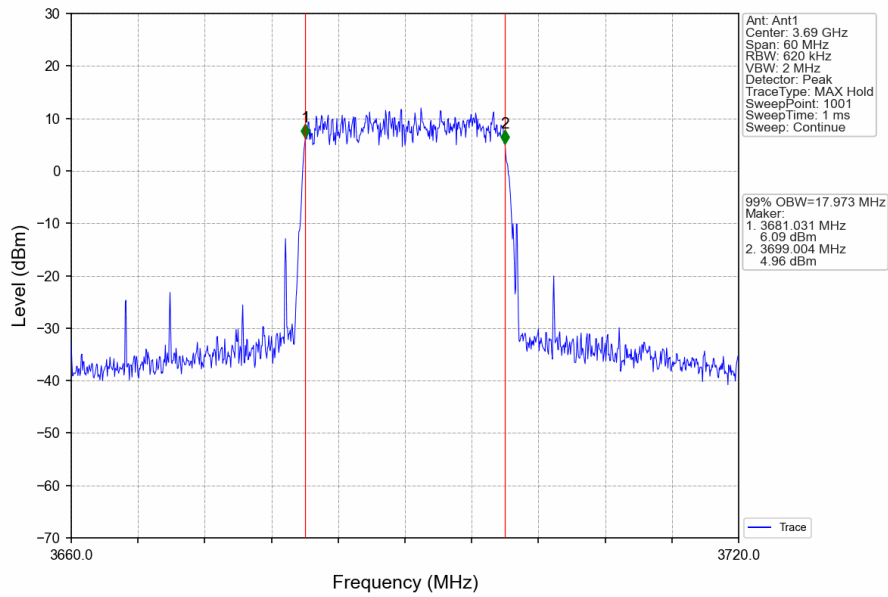

Band48_15MHz_16QAM_HCH_3692.5MHz_RB_75_0_NTNV

Band48_20MHz_QPSK_LCH_3560MHz_RB_100_0_NTNV

Band48_20MHz_QPSK_MCH_3625MHz_RB_100_0_NTNV

Band48_20MHz_QPSK_HCH_3690MHz_RB_100_0_NTNV

Band48_20MHz_16QAM_LCH_3560MHz_RB_100_0_NTNV

Band48_20MHz_16QAM_MCH_3625MHz_RB_100_0_NTNV

Band48_20MHz_16QAM_HCH_3690MHz_RB_100_0_NTNV

15.2 Band48_XDB

15.2.1 Test Result

Band: 48 / NTNV						
Bandwidth (MHz)	Modulation	Frequency (MHz)	RB Allocation		26dB Bandwidth (MHz)	Verdict
			Size	Offset	Result	
5	QPSK	3552.5	25	0	5.352	Pass
		3625	25	0	4.881	Pass
		3697.5	25	0	4.941	Pass
	16QAM	3552.5	25	0	5.671	Pass
		3625	25	0	4.941	Pass
		3697.5	25	0	4.926	Pass
10	QPSK	3555	50	0	10.142	Pass
		3625	50	0	9.671	Pass
		3695	50	0	10.407	Pass
	16QAM	3555	50	0	11.350	Pass
		3625	50	0	9.735	Pass
		3695	50	0	9.698	Pass
15	QPSK	3557.5	75	0	16.495	Pass
		3625	75	0	14.442	Pass
		3692.5	75	0	14.592	Pass
	16QAM	3557.5	75	0	15.530	Pass
		3625	75	0	14.640	Pass
		3692.5	75	0	14.647	Pass
20	QPSK	3560	100	0	21.730	Pass
		3625	100	0	19.539	Pass
		3690	100	0	19.501	Pass
	16QAM	3560	100	0	21.311	Pass
		3625	100	0	19.309	Pass
		3690	100	0	20.879	Pass