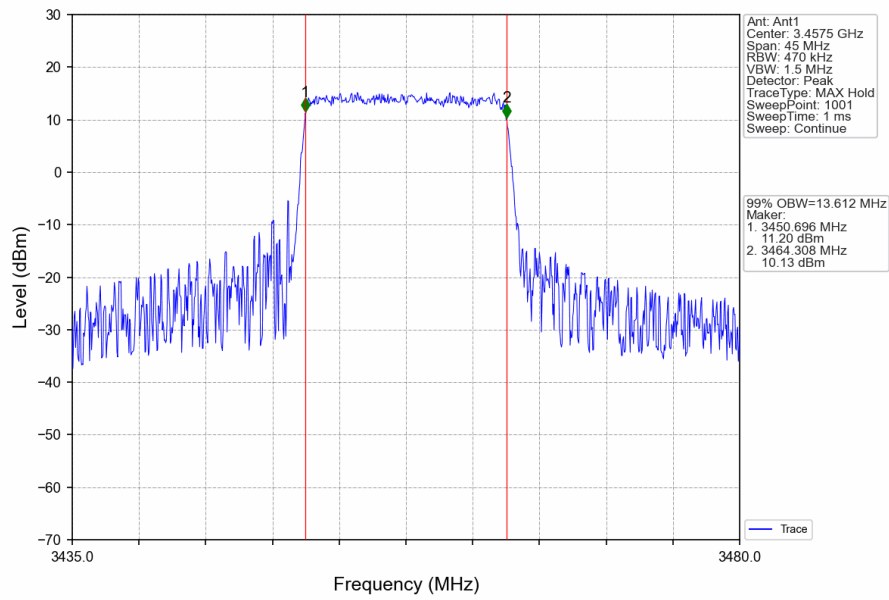

Band42a_10MHz_16QAM_MCH_3500MHz_RB_50_0_NTNV

Band42a_10MHz_16QAM_HCH_3545MHz_RB_50_0_NTNV

Band42a_15MHz_QPSK_LCH_3457.5MHz_RB_75_0_NTNV

Band42a_15MHz_QPSK_MCH_3500MHz_RB_75_0_NTNV

Band42a_15MHz_QPSK_HCH_3542.5MHz_RB_75_0_NTNV