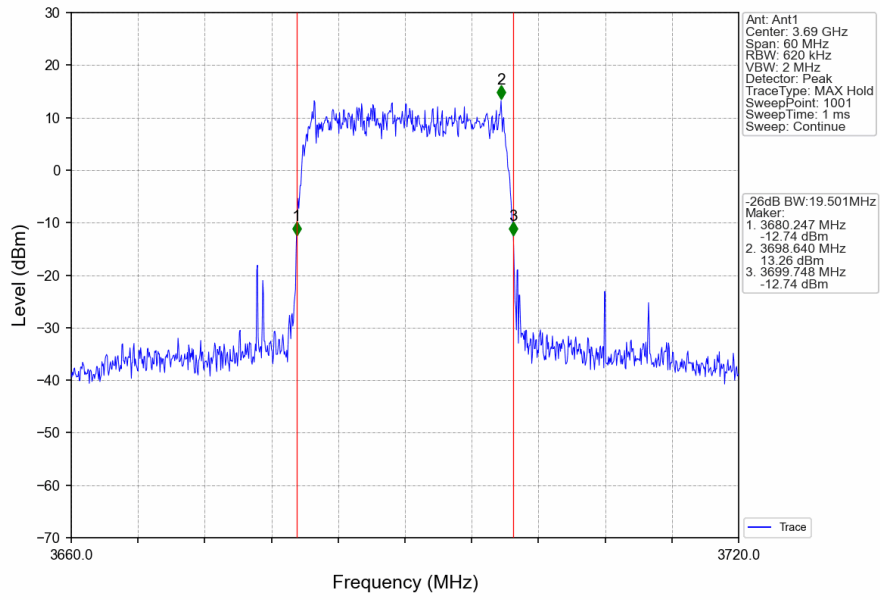

Band48_15MHz_16QAM_HCH_3692.5MHz_RB_75_0_NTNV

Band48_20MHz_QPSK_LCH_3560MHz_RB_100_0_NTNV

Band48_20MHz_QPSK_MCH_3625MHz_RB_100_0_NTNV

Band48_20MHz_QPSK_HCH_3690MHz_RB_100_0_NTNV

Band48_20MHz_16QAM_LCH_3560MHz_RB_100_0_NTNV

Band48_20MHz_16QAM_MCH_3625MHz_RB_100_0_NTNV

Band48_20MHz_16QAM_HCH_3690MHz_RB_100_0_NTNV

16. 99% & 26dB Bandwidth

16.1 Band5_OBW

16.1.1 Test Result

Band: 5 / NTN						
Bandwidth (MHz)	Modulation	Frequency (MHz)	RB Allocation		99% Occupied Bandwidth (MHz)	Verdict
			Size	Offset	Result	
1.4	QPSK	824.7	6	0	1.107	Pass
		836.5	6	0	1.096	Pass
		848.3	6	0	1.095	Pass
	16QAM	824.7	6	0	1.102	Pass
		836.5	6	0	1.097	Pass
		848.3	6	0	1.108	Pass
3	QPSK	825.5	15	0	2.737	Pass
		836.5	15	0	2.744	Pass
		847.5	15	0	2.736	Pass
	16QAM	825.5	15	0	2.724	Pass
		836.5	15	0	2.736	Pass
		847.5	15	0	2.735	Pass
5	QPSK	826.5	25	0	4.542	Pass
		836.5	25	0	4.531	Pass
		846.5	25	0	4.562	Pass
	16QAM	826.5	25	0	4.545	Pass
		836.5	25	0	4.545	Pass
		846.5	25	0	4.535	Pass
10	QPSK	829	50	0	9.081	Pass
		836.5	50	0	9.049	Pass
		844	50	0	9.035	Pass
	16QAM	829	50	0	9.049	Pass
		836.5	50	0	9.014	Pass
		844	50	0	9.036	Pass