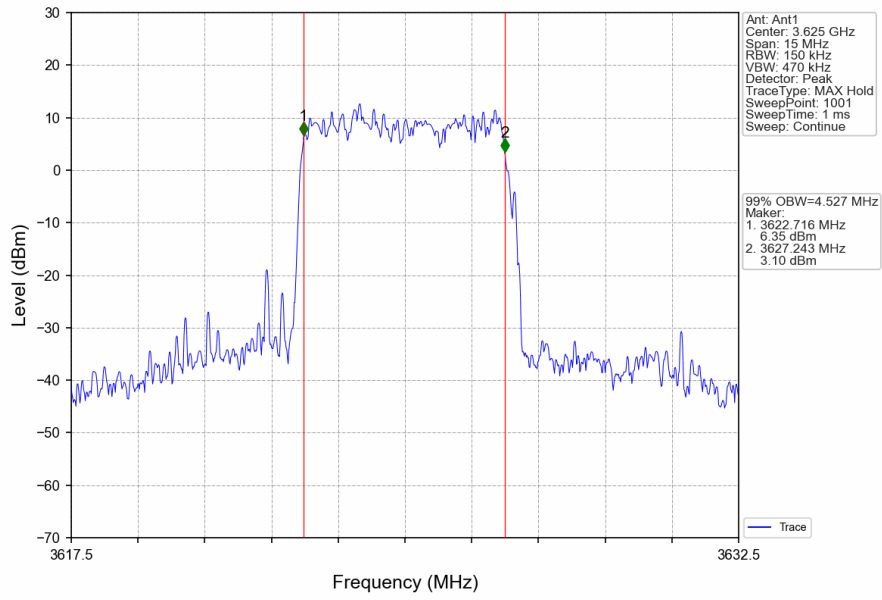

15.1.2 Test Graph

Band48_5MHz_QPSK_HCH_3697.5MHz_RB_25_0_NTNV

Band48_5MHz_16QAM_LCH_3552.5MHz_RB_25_0_NTNV

Band48_5MHz_16QAM_MCH_3625MHz_RB_25_0_NTNV

Band48_5MHz_16QAM_HCH_3697.5MHz_RB_25_0_NTNV

Band48_10MHz_QPSK_LCH_3555MHz_RB_50_0_NTNV