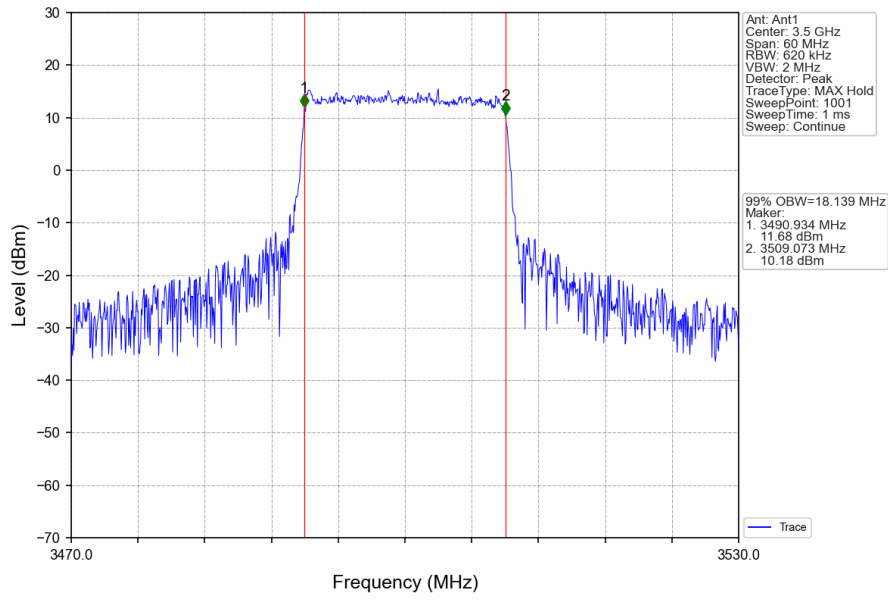

Band42a_20MHz_16QAM_MCH_3500MHz_RB_100_0_NTNV