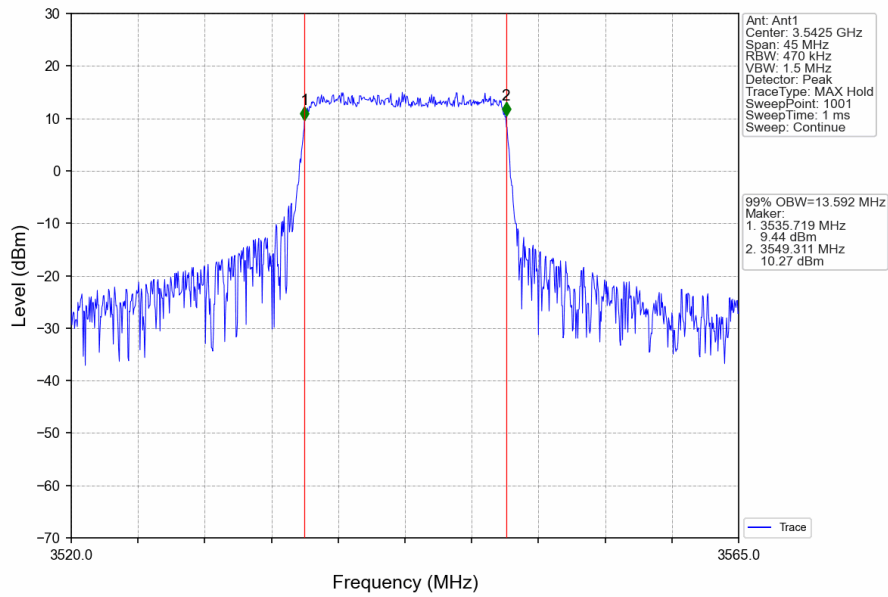

Band42a_15MHz_16QAM_HCH_3542.5MHz_RB_75_0_NTNV