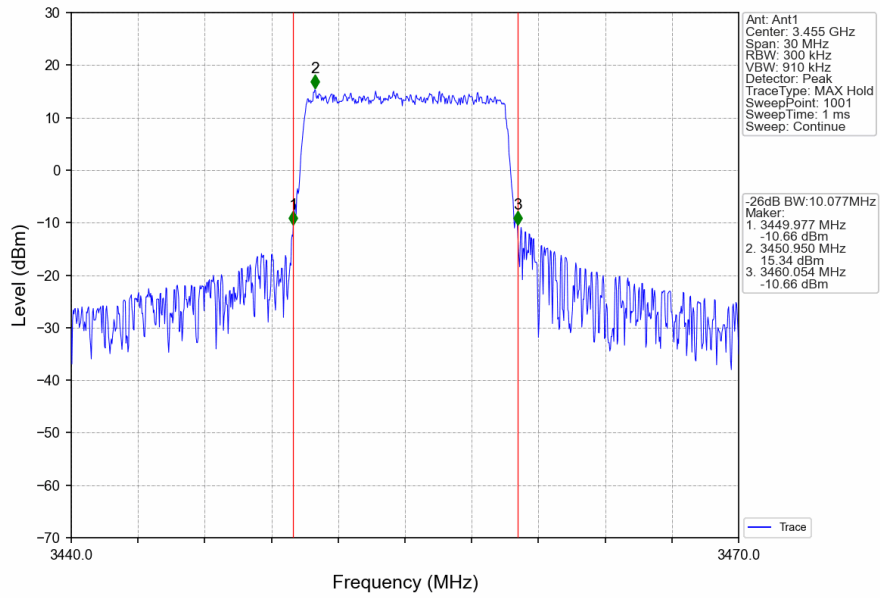

13.2.2 Test Graph

Band42a_5MHz_QPSK_HCH_3547.5MHz_RB_25_0_NTNV

Band42a_5MHz_16QAM_LCH_3452.5MHz_RB_25_0_NTNV

Band42a_5MHz_16QAM_MCH_3500MHz_RB_25_0_NTNV

Band42a_5MHz_16QAM_HCH_3547.5MHz_RB_25_0_NTNV

Band42a_10MHz_QPSK_LCH_3455MHz_RB_50_0_NTNV