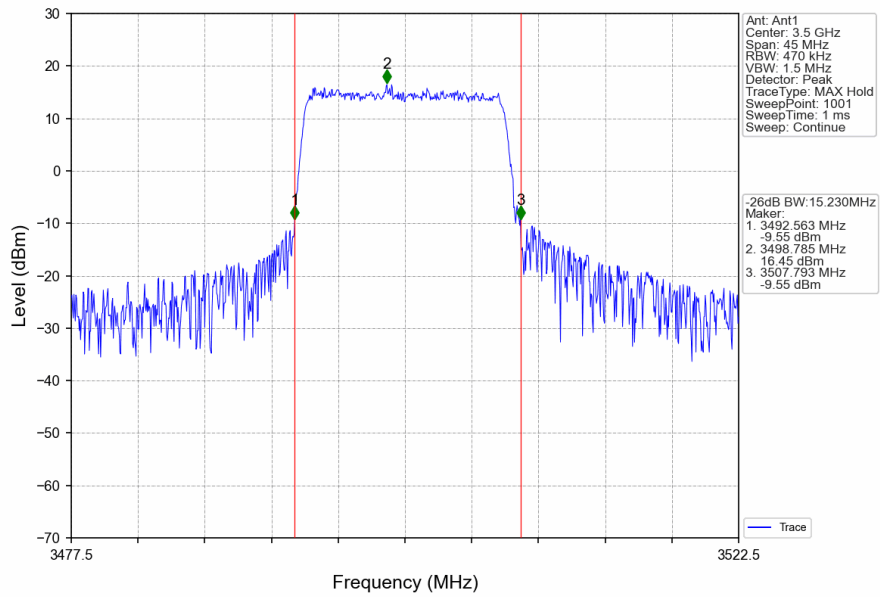

Band42a_15MHz_QPSK_MCH_3500MHz_RB_75_0_NTNV