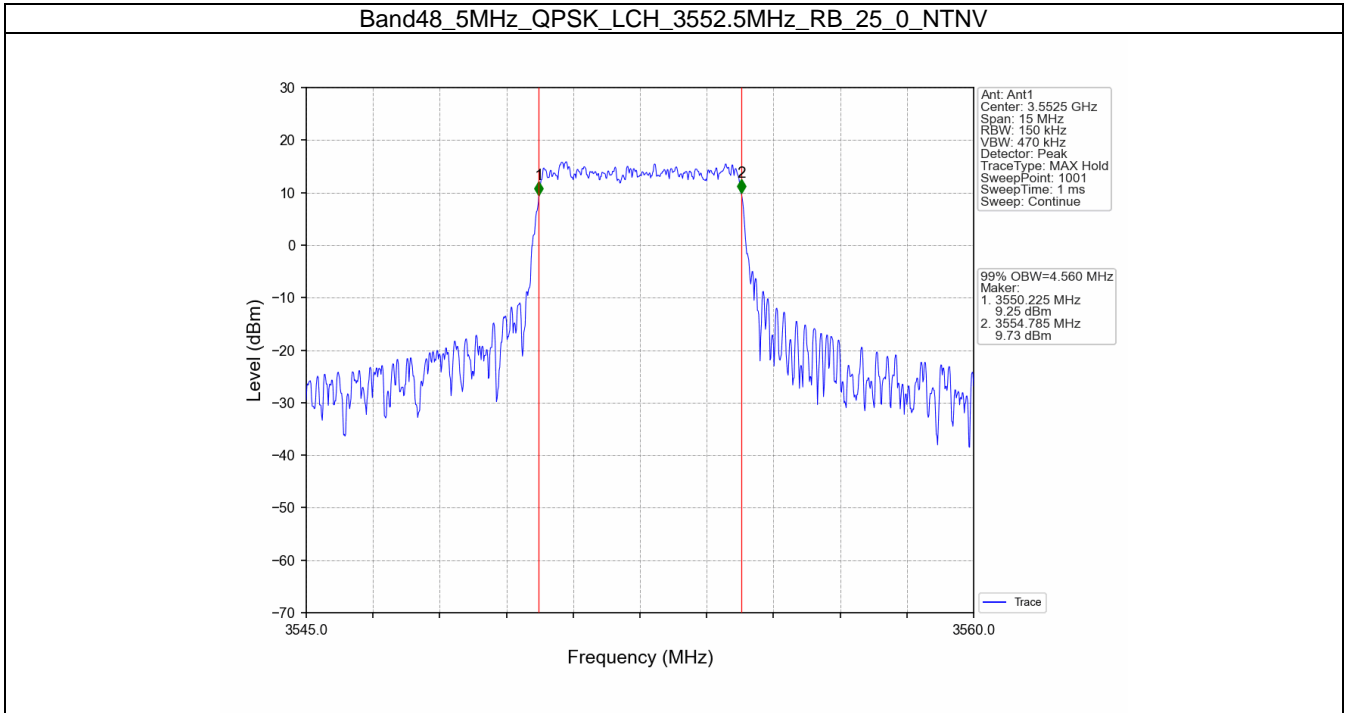

15. 99% & 26dB Bandwidth

15.1 Band48_OBW

15.1.1 Test Result

Band: 48 / NTNV						
Bandwidth (MHz)	Modulation	Frequency (MHz)	RB Allocation		99% Occupied Bandwidth (MHz)	Verdict
			Size	Offset	Result	
5	QPSK	3552.5	25	0	4.560	Pass
		3625	25	0	4.565	Pass
		3697.5	25	0	4.567	Pass
	16QAM	3552.5	25	0	4.548	Pass
		3625	25	0	4.527	Pass
		3697.5	25	0	4.551	Pass
10	QPSK	3555	50	0	9.085	Pass
		3625	50	0	9.052	Pass
		3695	50	0	9.032	Pass
	16QAM	3555	50	0	9.076	Pass
		3625	50	0	8.981	Pass
		3695	50	0	8.981	Pass
15	QPSK	3557.5	75	0	13.636	Pass
		3625	75	0	13.455	Pass
		3692.5	75	0	13.564	Pass
	16QAM	3557.5	75	0	13.585	Pass
		3625	75	0	13.530	Pass
		3692.5	75	0	13.595	Pass
20	QPSK	3560	100	0	18.124	Pass
		3625	100	0	18.092	Pass
		3690	100	0	18.023	Pass
	16QAM	3560	100	0	18.082	Pass
		3625	100	0	18.006	Pass
		3690	100	0	17.973	Pass

15.1.2 Test Graph