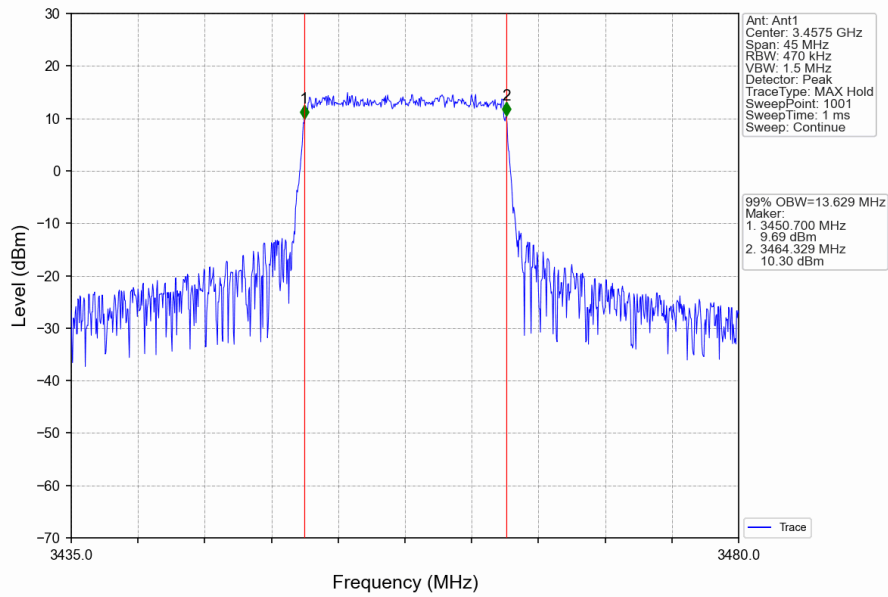

Band42a_15MHz_16QAM_LCH_3457.5MHz_RB_75_0_NTNV