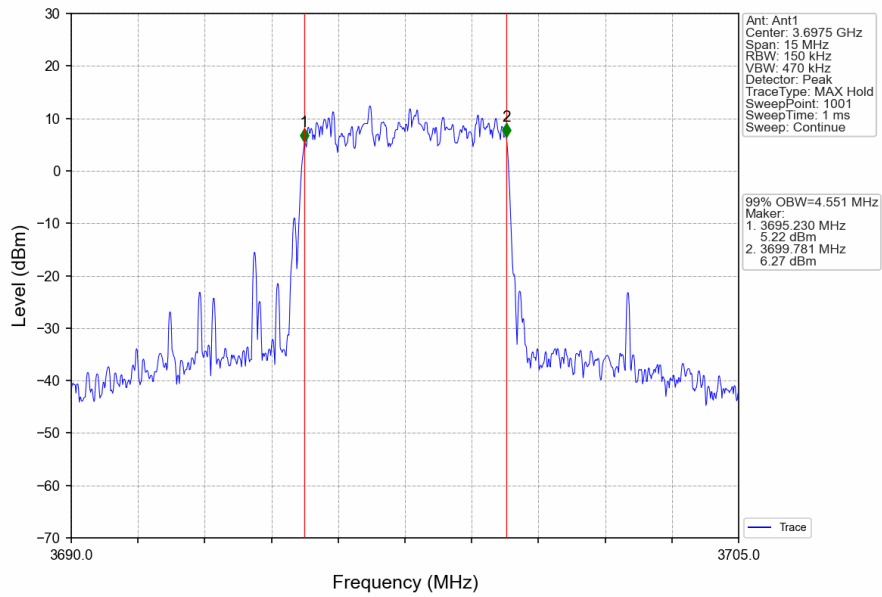

15.1.2 Test Graph

Band48_5MHz_QPSK_HCH_3697.5MHz_RB_25_0_NTNV

Band48_5MHz_16QAM_LCH_3552.5MHz_RB_25_0_NTNV

Band48_5MHz_16QAM_MCH_3625MHz_RB_25_0_NTNV

Band48_5MHz_16QAM_HCH_3697.5MHz_RB_25_0_NTNV

Band48_10MHz_QPSK_LCH_3555MHz_RB_50_0_NTNV