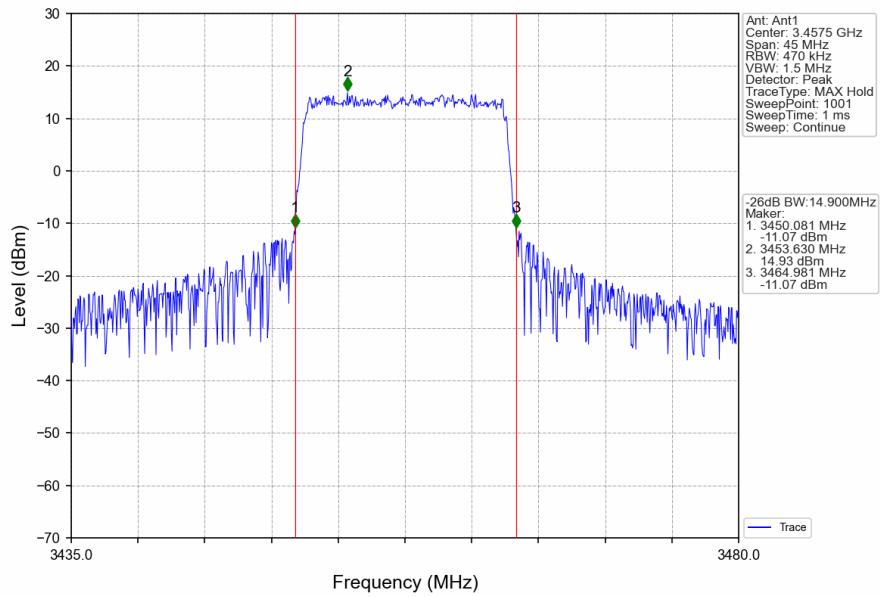

Band42a_15MHz_QPSK_LCH_3457.5MHz_RB_75_0_NTNV

Band42a_15MHz_QPSK_MCH_3500MHz_RB_75_0_NTNV

Band42a_15MHz_QPSK_HCH_3542.5MHz_RB_75_0_NTNV

Band42a_15MHz_16QAM_LCH_3457.5MHz_RB_75_0_NTNV

Band42a_15MHz_16QAM_MCH_3500MHz_RB_75_0_NTNV