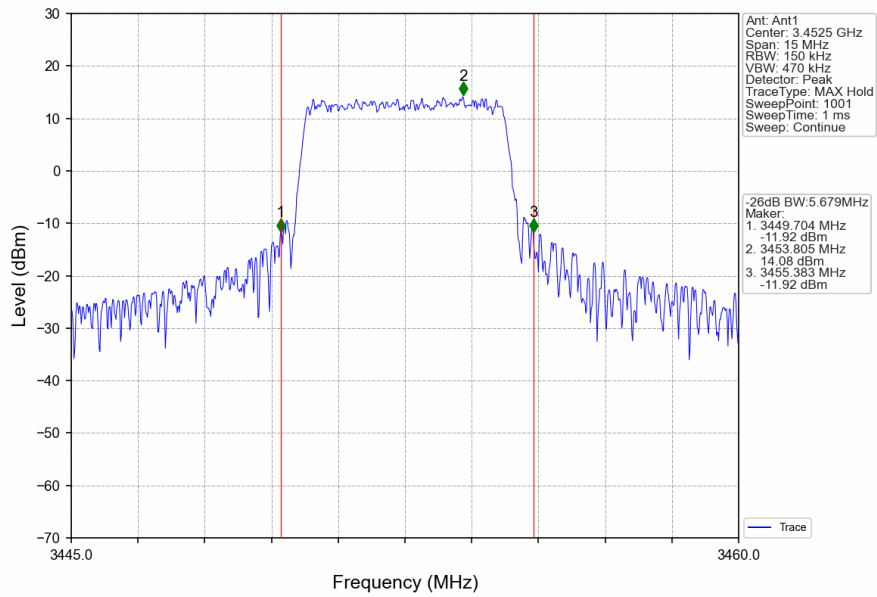

Band42a_5MHz_16QAM_LCH_3452.5MHz_RB_25_0_NTNV