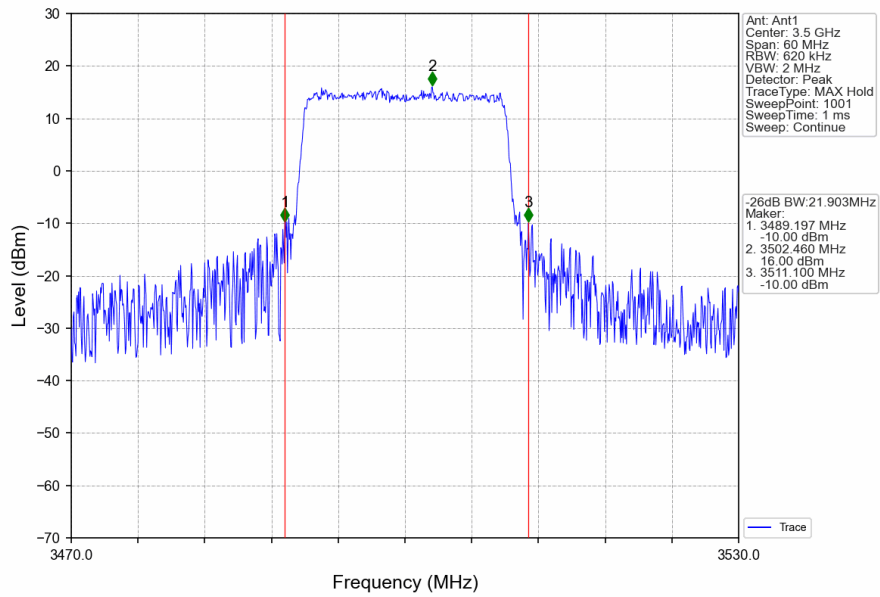

Band42a_20MHz_QPSK_MCH_3500MHz_RB_100_0_NTNV