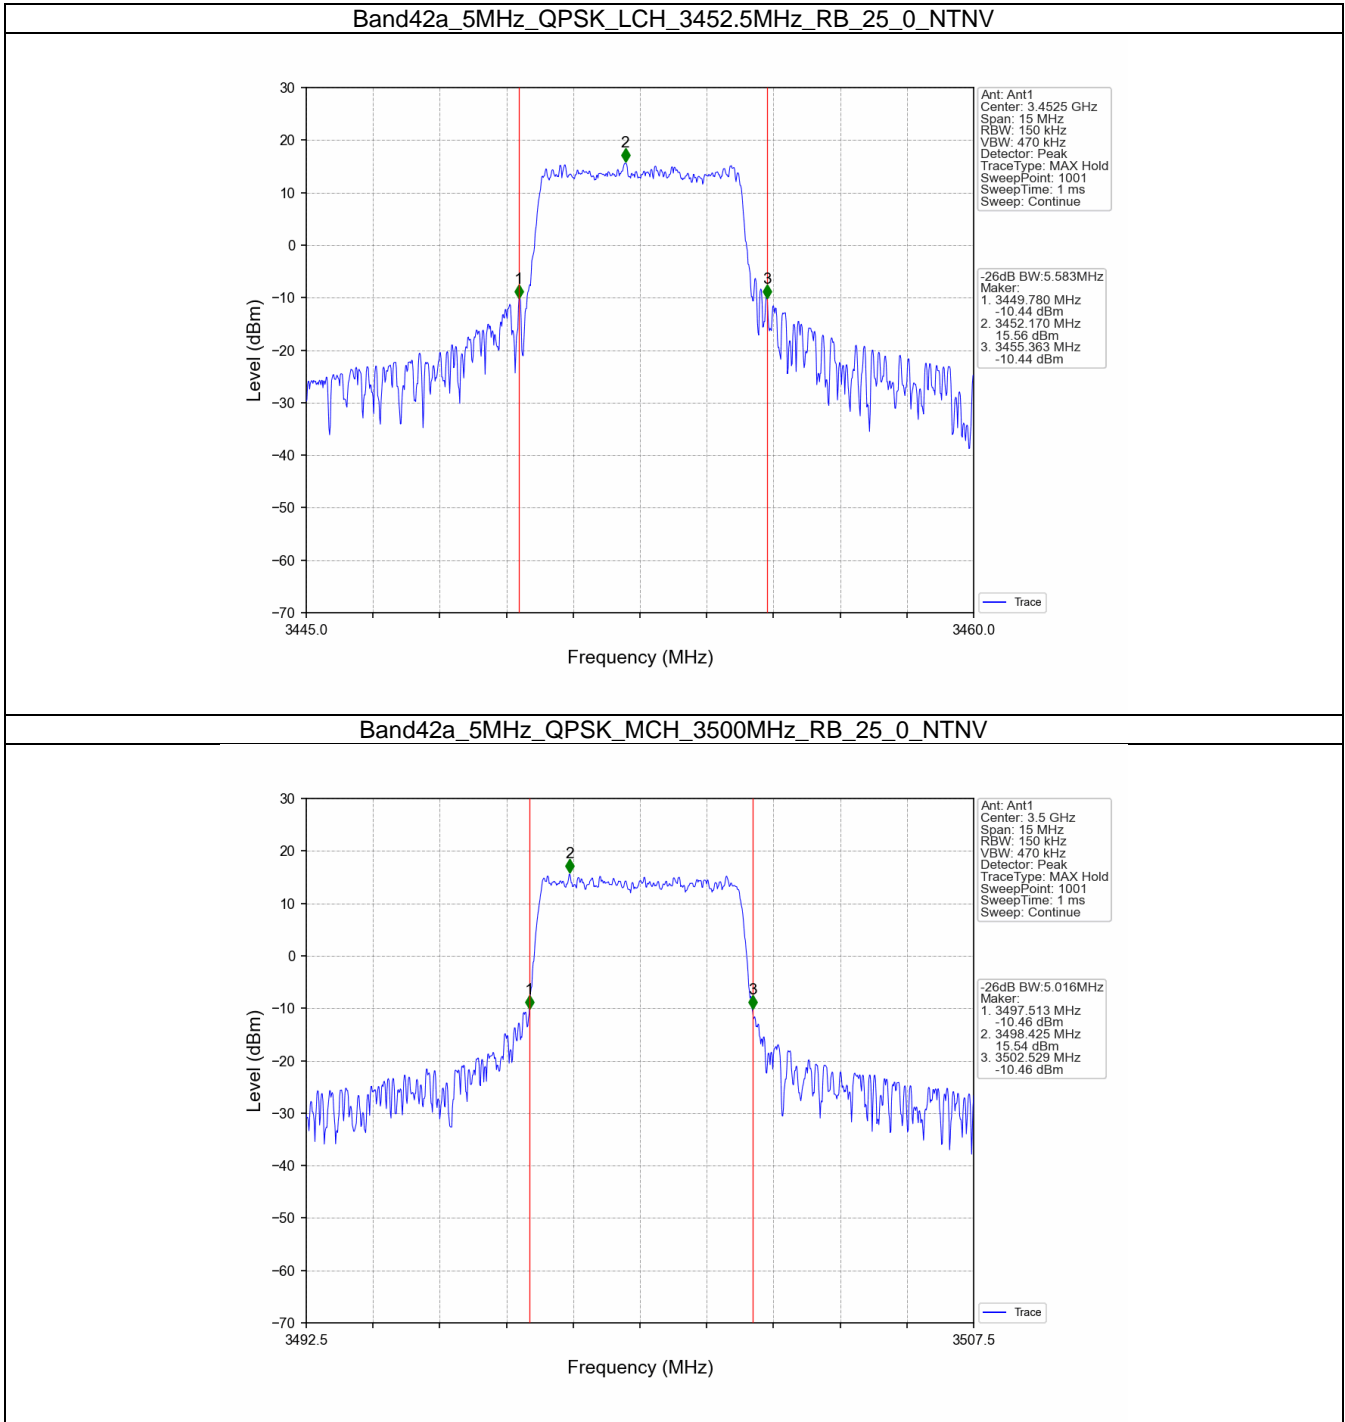

13.2 Band42a_XDB

13.2.1 Test Result

Band: 42a / NTV						
Bandwidth (MHz)	Modulation	Frequency (MHz)	RB Allocation		26dB Bandwidth (MHz)	Verdict
			Size	Offset	Result	
5	QPSK	3452.5	25	0	5.583	Pass
		3500	25	0	5.016	Pass
		3547.5	25	0	5.101	Pass
	16QAM	3452.5	25	0	5.679	Pass
		3500	25	0	5.182	Pass
		3547.5	25	0	5.341	Pass
10	QPSK	3455	50	0	10.077	Pass
		3500	50	0	10.354	Pass
		3545	50	0	10.730	Pass
	16QAM	3455	50	0	11.753	Pass
		3500	50	0	11.251	Pass
		3545	50	0	10.488	Pass
15	QPSK	3457.5	75	0	16.649	Pass
		3500	75	0	15.230	Pass
		3542.5	75	0	15.956	Pass
	16QAM	3457.5	75	0	14.900	Pass
		3500	75	0	17.388	Pass
		3542.5	75	0	16.232	Pass
20	QPSK	3460	100	0	21.072	Pass
		3500	100	0	21.903	Pass
		3540	100	0	20.611	Pass
	16QAM	3460	100	0	20.425	Pass
		3500	100	0	20.335	Pass
		3540	100	0	20.683	Pass

13.2.2 Test Graph