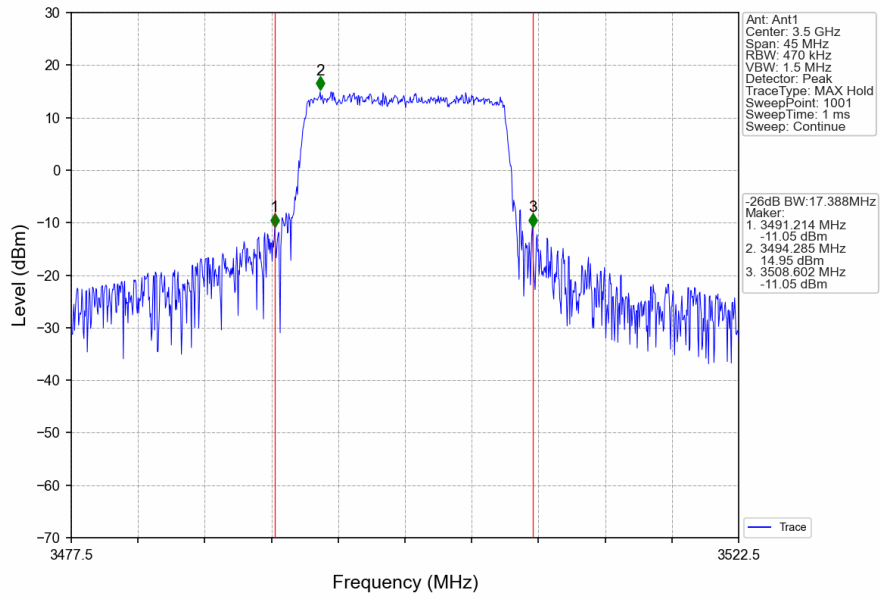

Band42a_15MHz_QPSK_LCH_3457.5MHz_RB_75_0_NTNV

Band42a_15MHz_QPSK_MCH_3500MHz_RB_75_0_NTNV

Band42a_15MHz_QPSK_HCH_3542.5MHz_RB_75_0_NTNV

Band42a_15MHz_16QAM_LCH_3457.5MHz_RB_75_0_NTNV

Band42a_15MHz_16QAM_MCH_3500MHz_RB_75_0_NTNV