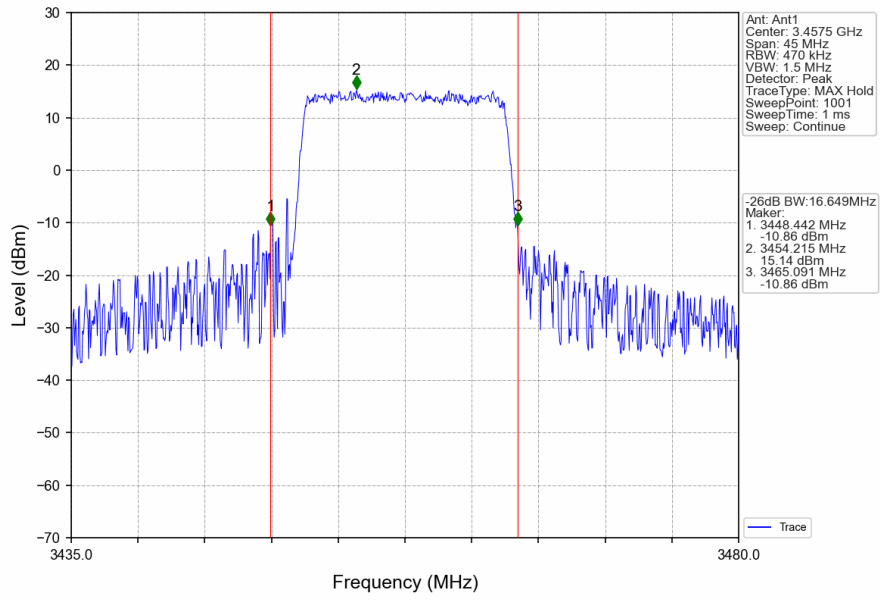

Band42a_15MHz_QPSK_LCH_3457.5MHz_RB_75_0_NTNV