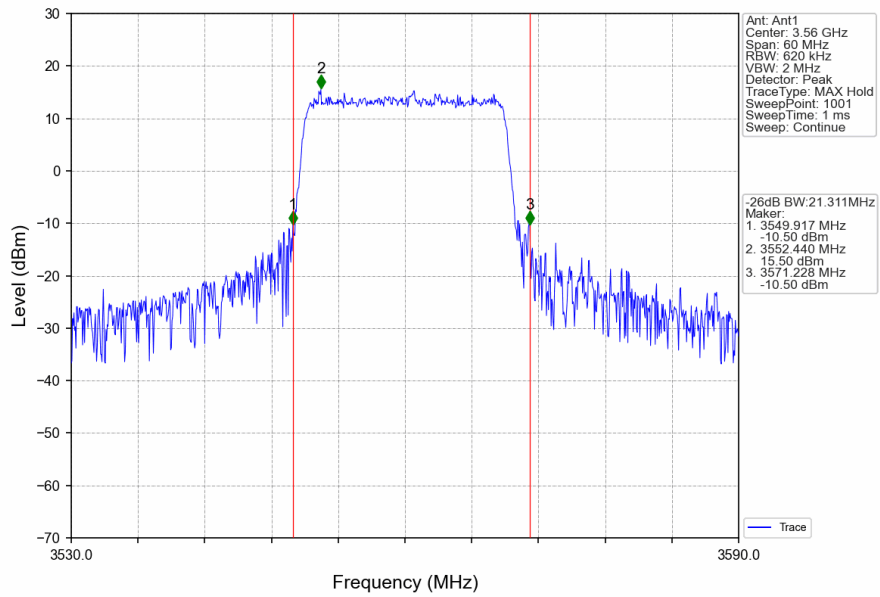

Band48_15MHz_16QAM_HCH_3692.5MHz_RB_75_0_NTNV

Band48_20MHz_QPSK_LCH_3560MHz_RB_100_0_NTNV

Band48_20MHz_QPSK_MCH_3625MHz_RB_100_0_NTNV

Band48_20MHz_QPSK_HCH_3690MHz_RB_100_0_NTNV

Band48_20MHz_16QAM_LCH_3560MHz_RB_100_0_NTNV

Band48_20MHz_16QAM_MCH_3625MHz_RB_100_0_NTNV

Band48_20MHz_16QAM_HCH_3690MHz_RB_100_0_NTNV

16. 99% & 26dB Bandwidth

16.1 Band5_OBW

16.1.1 Test Result

Band: 5 / NTN						
Bandwidth (MHz)	Modulation	Frequency (MHz)	RB Allocation		99% Occupied Bandwidth (MHz)	Verdict
			Size	Offset	Result	
1.4	QPSK	824.7	6	0	1.107	Pass
		836.5	6	0	1.096	Pass
		848.3	6	0	1.095	Pass
	16QAM	824.7	6	0	1.102	Pass
		836.5	6	0	1.097	Pass
		848.3	6	0	1.108	Pass
3	QPSK	825.5	15	0	2.737	Pass
		836.5	15	0	2.744	Pass
		847.5	15	0	2.736	Pass
	16QAM	825.5	15	0	2.724	Pass
		836.5	15	0	2.736	Pass
		847.5	15	0	2.735	Pass
5	QPSK	826.5	25	0	4.542	Pass
		836.5	25	0	4.531	Pass
		846.5	25	0	4.562	Pass
	16QAM	826.5	25	0	4.545	Pass
		836.5	25	0	4.545	Pass
		846.5	25	0	4.535	Pass
10	QPSK	829	50	0	9.081	Pass
		836.5	50	0	9.049	Pass
		844	50	0	9.035	Pass
	16QAM	829	50	0	9.049	Pass
		836.5	50	0	9.014	Pass
		844	50	0	9.036	Pass