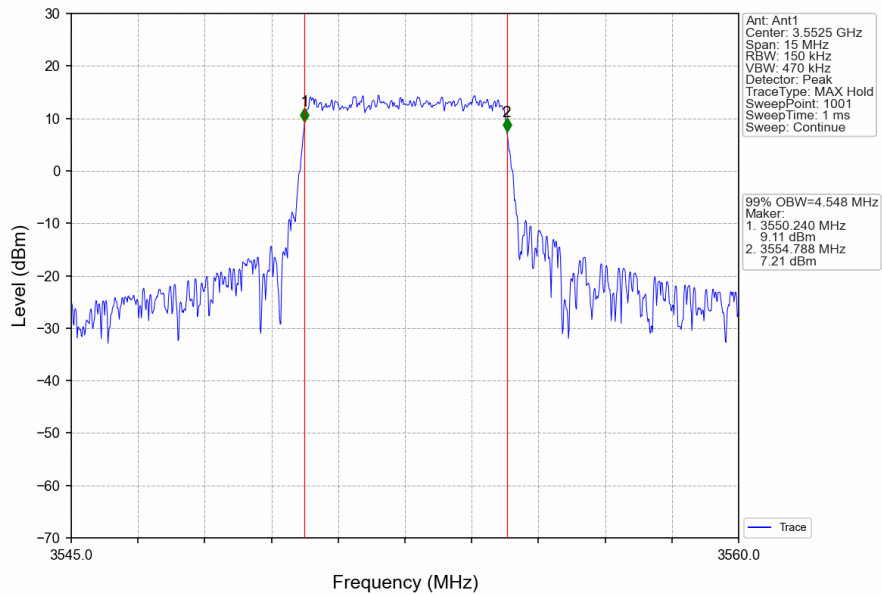

Band42a_20MHz_16QAM_MCH_3500MHz_RB_100_0_NTNV

Band42a_20MHz_16QAM_HCH_3540MHz_RB_100_0_NTNV

15. 99% & 26dB Bandwidth

15.1 Band48_OBW

15.1.1 Test Result

Band: 48 / NTNV						
Bandwidth (MHz)	Modulation	Frequency (MHz)	RB Allocation		99% Occupied Bandwidth (MHz)	Verdict
			Size	Offset	Result	
5	QPSK	3552.5	25	0	4.560	Pass
		3625	25	0	4.565	Pass
		3697.5	25	0	4.567	Pass
	16QAM	3552.5	25	0	4.548	Pass
		3625	25	0	4.527	Pass
		3697.5	25	0	4.551	Pass
10	QPSK	3555	50	0	9.085	Pass
		3625	50	0	9.052	Pass
		3695	50	0	9.032	Pass
	16QAM	3555	50	0	9.076	Pass
		3625	50	0	8.981	Pass
		3695	50	0	8.981	Pass
15	QPSK	3557.5	75	0	13.636	Pass
		3625	75	0	13.455	Pass
		3692.5	75	0	13.564	Pass
	16QAM	3557.5	75	0	13.585	Pass
		3625	75	0	13.530	Pass
		3692.5	75	0	13.595	Pass
20	QPSK	3560	100	0	18.124	Pass
		3625	100	0	18.092	Pass
		3690	100	0	18.023	Pass
	16QAM	3560	100	0	18.082	Pass
		3625	100	0	18.006	Pass
		3690	100	0	17.973	Pass

15.1.2 Test Graph

Band48_5MHz_QPSK_HCH_3697.5MHz_RB_25_0_NTNV

Band48_5MHz_16QAM_LCH_3552.5MHz_RB_25_0_NTNV

Band48_5MHz_16QAM_MCH_3625MHz_RB_25_0_NTNV

Band48_5MHz_16QAM_HCH_3697.5MHz_RB_25_0_NTNV

Band48_10MHz_QPSK_LCH_3555MHz_RB_50_0_NTNV