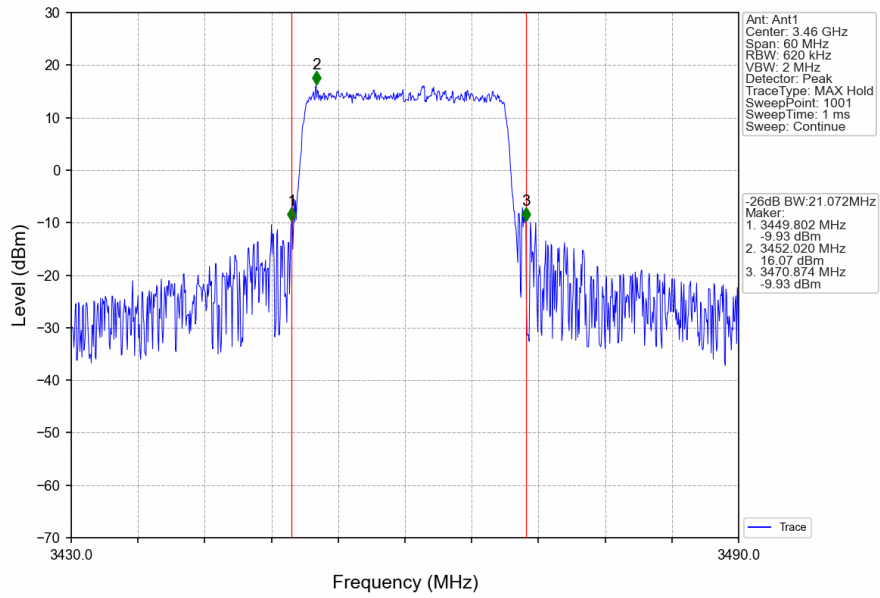

Band42a_20MHz_QPSK_LCH_3460MHz_RB_100_0_NTNV