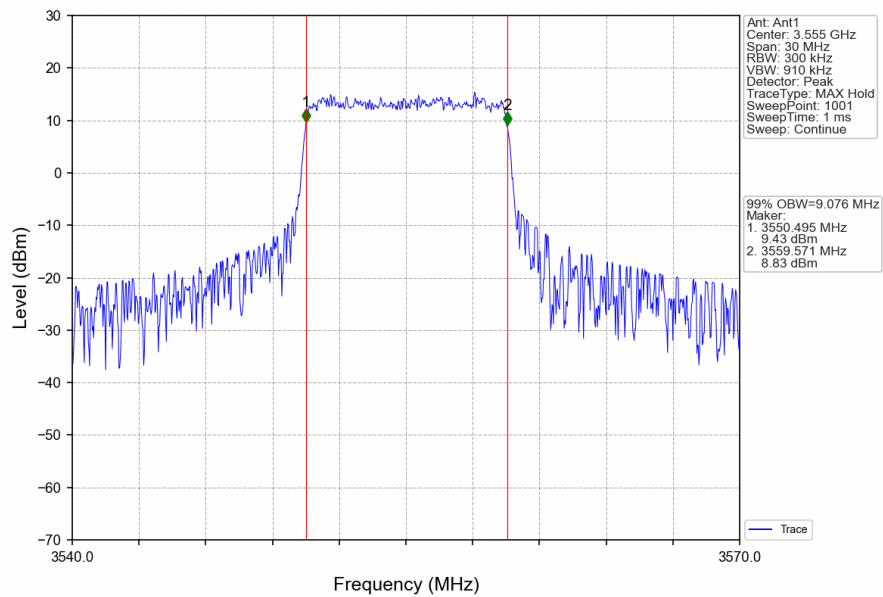

Band48_10MHz_16QAM_LCH_3555MHz_RB_50_0_NTNV