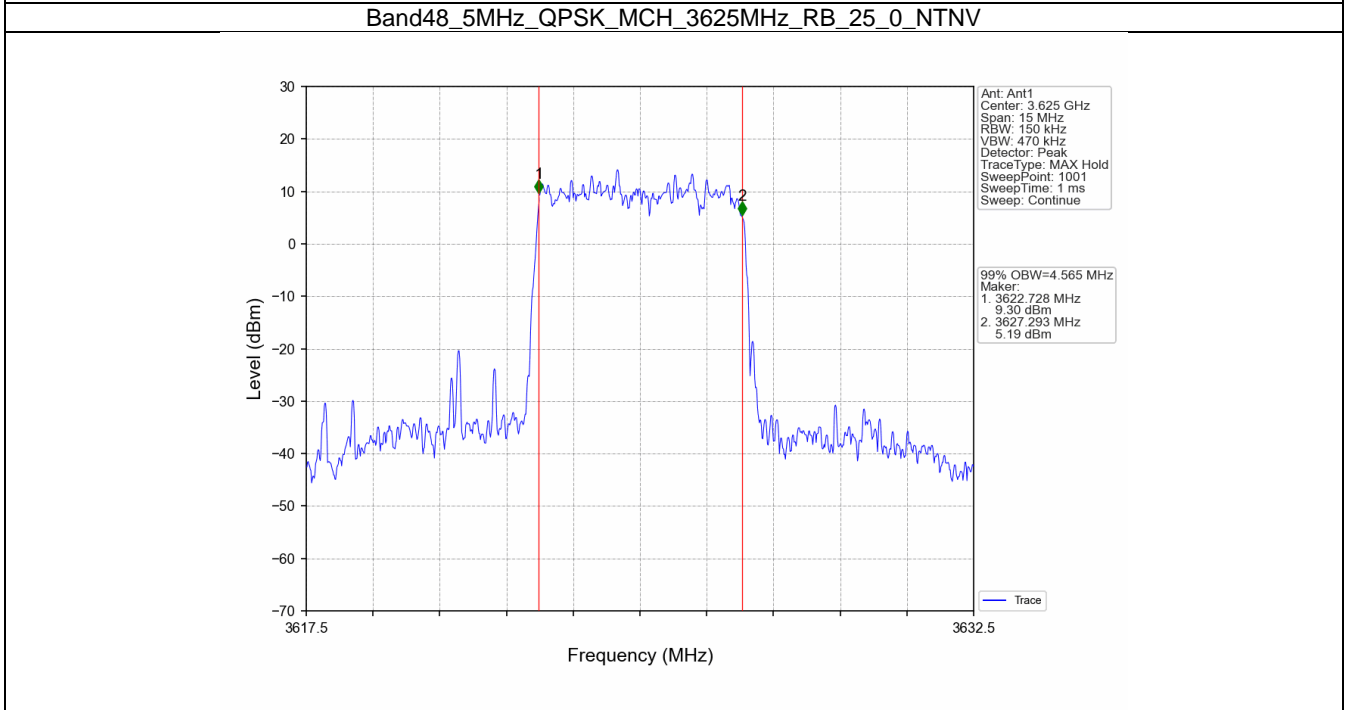

Band42a_20MHz_16QAM_MCH_3500MHz_RB_100_0_NTNV

Band42a_20MHz_16QAM_HCH_3540MHz_RB_100_0_NTNV

15. 99% & 26dB Bandwidth

15.1 Band48_OBW

15.1.1 Test Result

Band: 48 / NTNV						
Bandwidth (MHz)	Modulation	Frequency (MHz)	RB Allocation		99% Occupied Bandwidth (MHz)	Verdict
			Size	Offset	Result	
5	QPSK	3552.5	25	0	4.560	Pass
		3625	25	0	4.565	Pass
		3697.5	25	0	4.567	Pass
	16QAM	3552.5	25	0	4.548	Pass
		3625	25	0	4.527	Pass
		3697.5	25	0	4.551	Pass
10	QPSK	3555	50	0	9.085	Pass
		3625	50	0	9.052	Pass
		3695	50	0	9.032	Pass
	16QAM	3555	50	0	9.076	Pass
		3625	50	0	8.981	Pass
		3695	50	0	8.981	Pass
15	QPSK	3557.5	75	0	13.636	Pass
		3625	75	0	13.455	Pass
		3692.5	75	0	13.564	Pass
	16QAM	3557.5	75	0	13.585	Pass
		3625	75	0	13.530	Pass
		3692.5	75	0	13.595	Pass
20	QPSK	3560	100	0	18.124	Pass
		3625	100	0	18.092	Pass
		3690	100	0	18.023	Pass
	16QAM	3560	100	0	18.082	Pass
		3625	100	0	18.006	Pass
		3690	100	0	17.973	Pass

15.1.2 Test Graph

Band48_5MHz_QPSK_HCH_3697.5MHz_RB_25_0_NTNV

Band48_5MHz_16QAM_LCH_3552.5MHz_RB_25_0_NTNV

Band48_5MHz_16QAM_MCH_3625MHz_RB_25_0_NTNV

Band48_5MHz_16QAM_HCH_3697.5MHz_RB_25_0_NTNV

Band48_10MHz_QPSK_LCH_3555MHz_RB_50_0_NTNV