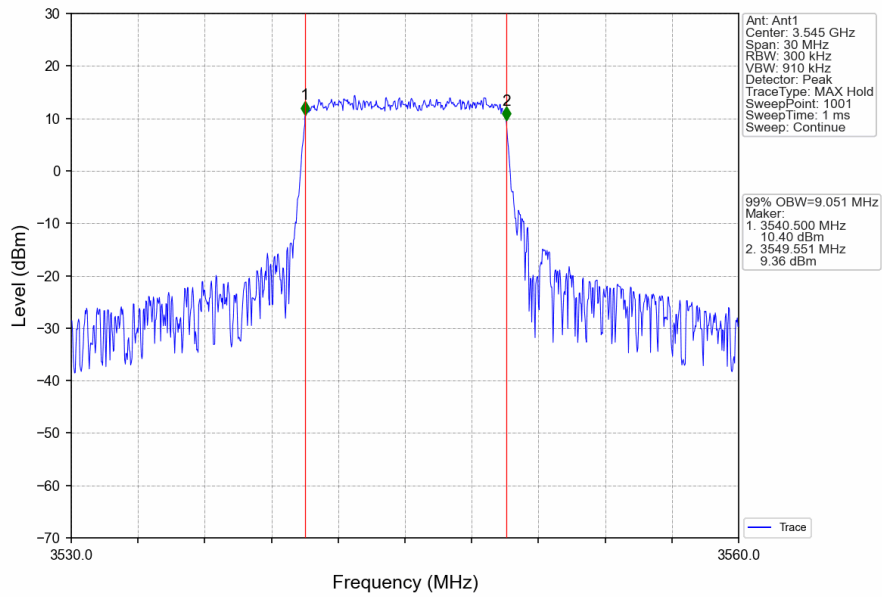

Band42a_10MHz_16QAM_MCH_3500MHz_RB_50_0_NTNV

Band42a_10MHz_16QAM_HCH_3545MHz_RB_50_0_NTNV

Band42a_15MHz_QPSK_LCH_3457.5MHz_RB_75_0_NTNV

Band42a_15MHz_QPSK_MCH_3500MHz_RB_75_0_NTNV

Band42a_15MHz_QPSK_HCH_3542.5MHz_RB_75_0_NTNV