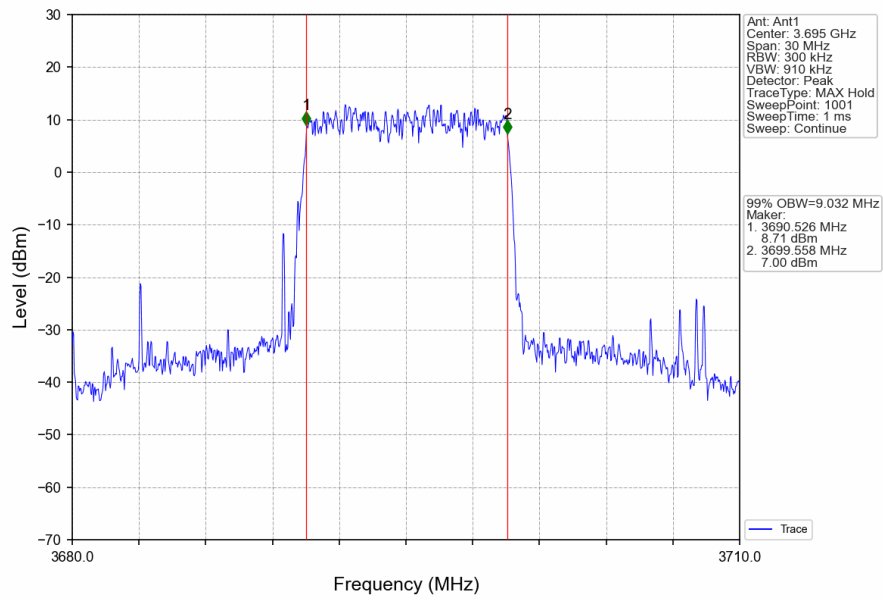

Band48_10MHz_QPSK_HCH_3695MHz_RB_50_0_NTNV