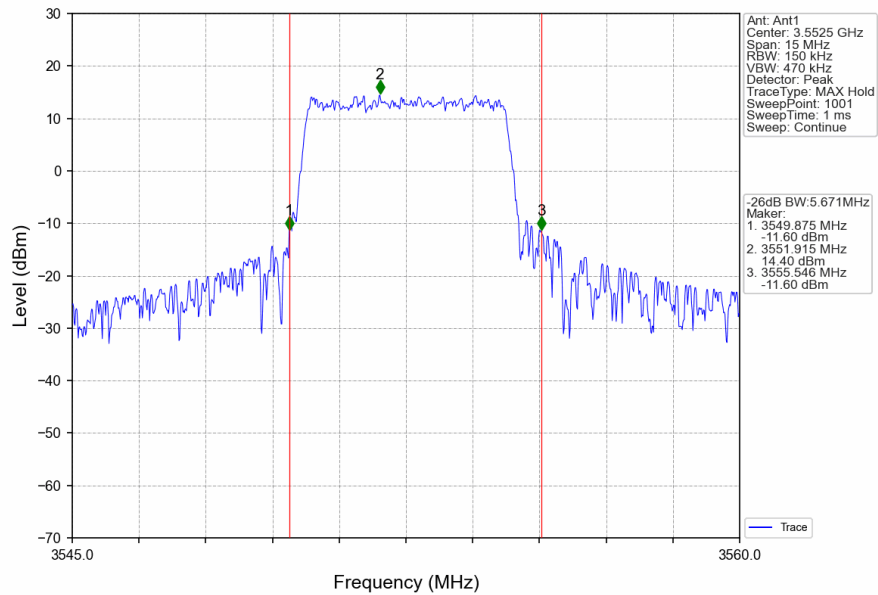

Band48_20MHz_16QAM_MCH_3625MHz_RB_100_0_NTNV

Band48_20MHz_16QAM_HCH_3690MHz_RB_100_0_NTNV

15.2 Band48_XDB

15.2.1 Test Result

Band: 48 / NTNV						
Bandwidth (MHz)	Modulation	Frequency (MHz)	RB Allocation		26dB Bandwidth (MHz)	Verdict
			Size	Offset	Result	
5	QPSK	3552.5	25	0	5.352	Pass
		3625	25	0	4.881	Pass
		3697.5	25	0	4.941	Pass
	16QAM	3552.5	25	0	5.671	Pass
		3625	25	0	4.941	Pass
		3697.5	25	0	4.926	Pass
10	QPSK	3555	50	0	10.142	Pass
		3625	50	0	9.671	Pass
		3695	50	0	10.407	Pass
	16QAM	3555	50	0	11.350	Pass
		3625	50	0	9.735	Pass
		3695	50	0	9.698	Pass
15	QPSK	3557.5	75	0	16.495	Pass
		3625	75	0	14.442	Pass
		3692.5	75	0	14.592	Pass
	16QAM	3557.5	75	0	15.530	Pass
		3625	75	0	14.640	Pass
		3692.5	75	0	14.647	Pass
20	QPSK	3560	100	0	21.730	Pass
		3625	100	0	19.539	Pass
		3690	100	0	19.501	Pass
	16QAM	3560	100	0	21.311	Pass
		3625	100	0	19.309	Pass
		3690	100	0	20.879	Pass

15.2.2 Test Graph

Band48_5MHz_QPSK_HCH_3697.5MHz_RB_25_0_NTNV

Band48_5MHz_16QAM_LCH_3552.5MHz_RB_25_0_NTNV

Band48_5MHz_16QAM_MCH_3625MHz_RB_25_0_NTNV

Band48_5MHz_16QAM_HCH_3697.5MHz_RB_25_0_NTNV

Band48_10MHz_QPSK_LCH_3555MHz_RB_50_0_NTNV