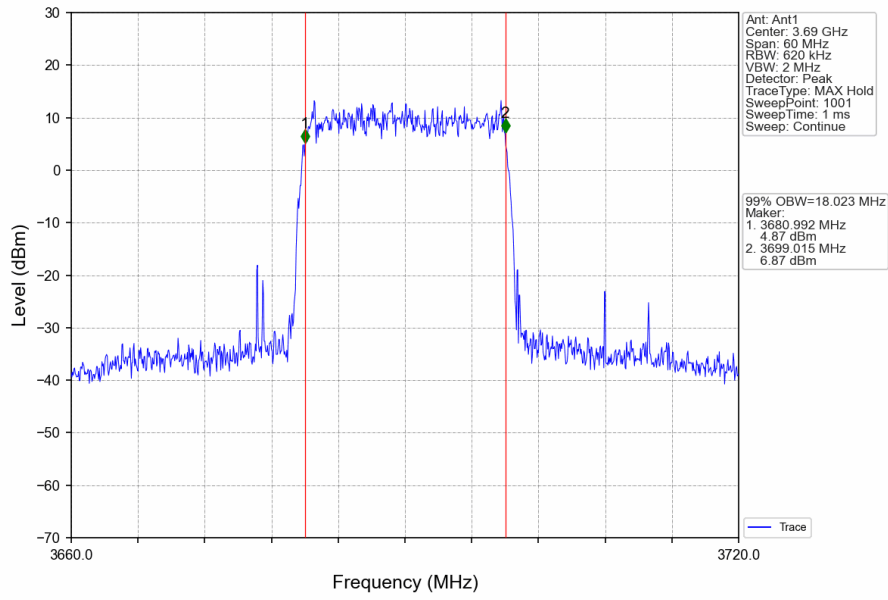

Band48_15MHz_16QAM_HCH_3692.5MHz_RB_75_0_NTNV

Band48_20MHz_QPSK_LCH_3560MHz_RB_100_0_NTNV

Band48_20MHz_QPSK_MCH_3625MHz_RB_100_0_NTNV

Band48_20MHz_QPSK_HCH_3690MHz_RB_100_0_NTNV

Band48_20MHz_16QAM_LCH_3560MHz_RB_100_0_NTNV

Band48_20MHz_16QAM_MCH_3625MHz_RB_100_0_NTNV

Band48_20MHz_16QAM_HCH_3690MHz_RB_100_0_NTNV

15.2 Band48_XDB

15.2.1 Test Result

Band: 48 / NTNV						
Bandwidth (MHz)	Modulation	Frequency (MHz)	RB Allocation		26dB Bandwidth (MHz)	Verdict
			Size	Offset	Result	
5	QPSK	3552.5	25	0	5.352	Pass
		3625	25	0	4.881	Pass
		3697.5	25	0	4.941	Pass
	16QAM	3552.5	25	0	5.671	Pass
		3625	25	0	4.941	Pass
		3697.5	25	0	4.926	Pass
10	QPSK	3555	50	0	10.142	Pass
		3625	50	0	9.671	Pass
		3695	50	0	10.407	Pass
	16QAM	3555	50	0	11.350	Pass
		3625	50	0	9.735	Pass
		3695	50	0	9.698	Pass
15	QPSK	3557.5	75	0	16.495	Pass
		3625	75	0	14.442	Pass
		3692.5	75	0	14.592	Pass
	16QAM	3557.5	75	0	15.530	Pass
		3625	75	0	14.640	Pass
		3692.5	75	0	14.647	Pass
20	QPSK	3560	100	0	21.730	Pass
		3625	100	0	19.539	Pass
		3690	100	0	19.501	Pass
	16QAM	3560	100	0	21.311	Pass
		3625	100	0	19.309	Pass
		3690	100	0	20.879	Pass