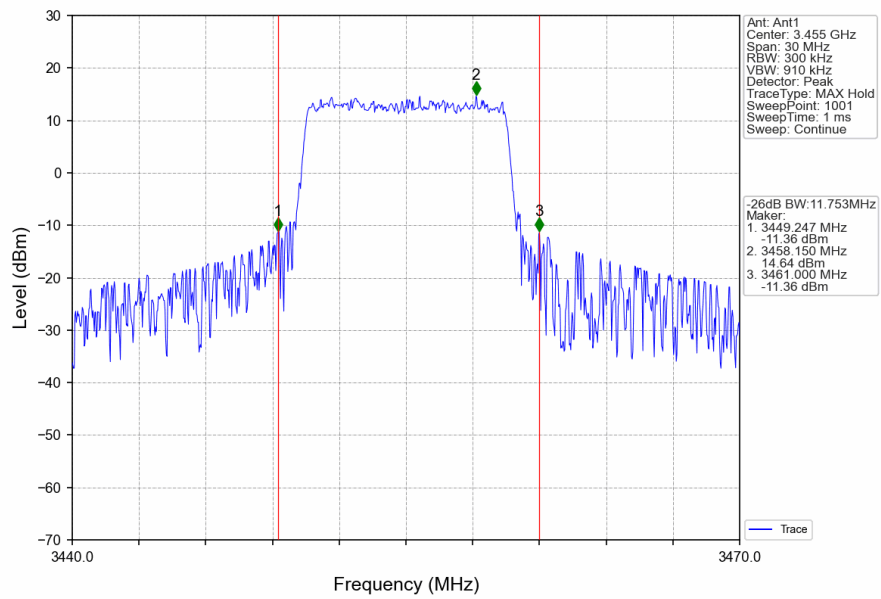

Band42a_10MHz_16QAM_LCH_3455MHz_RB_50_0_NTNV