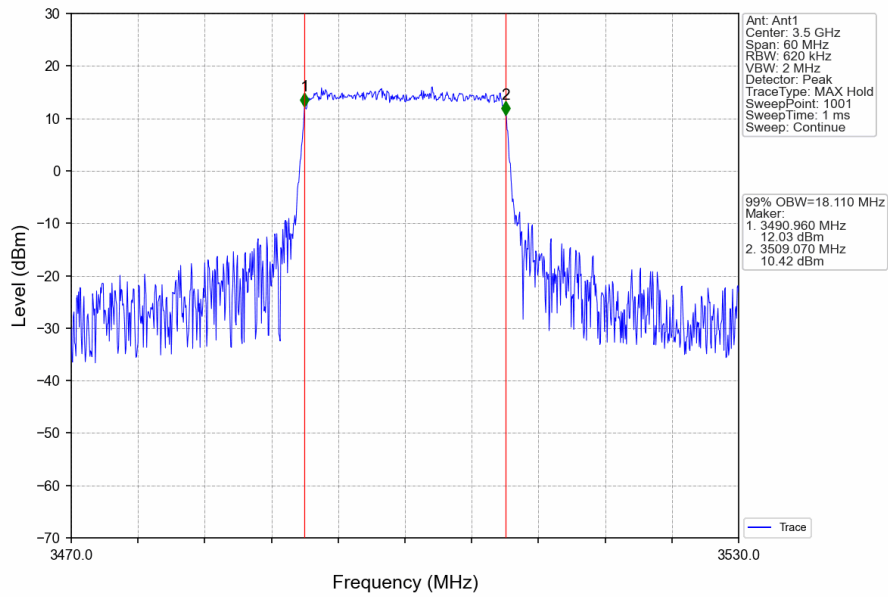

Band42a_15MHz_16QAM_LCH_3457.5MHz_RB_75_0_NTNV

Band42a_15MHz_16QAM_MCH_3500MHz_RB_75_0_NTNV

Band42a_15MHz_16QAM_HCH_3542.5MHz_RB_75_0_NTNV

Band42a_20MHz_QPSK_LCH_3460MHz_RB_100_0_NTNV

Band42a_20MHz_QPSK_MCH_3500MHz_RB_100_0_NTNV