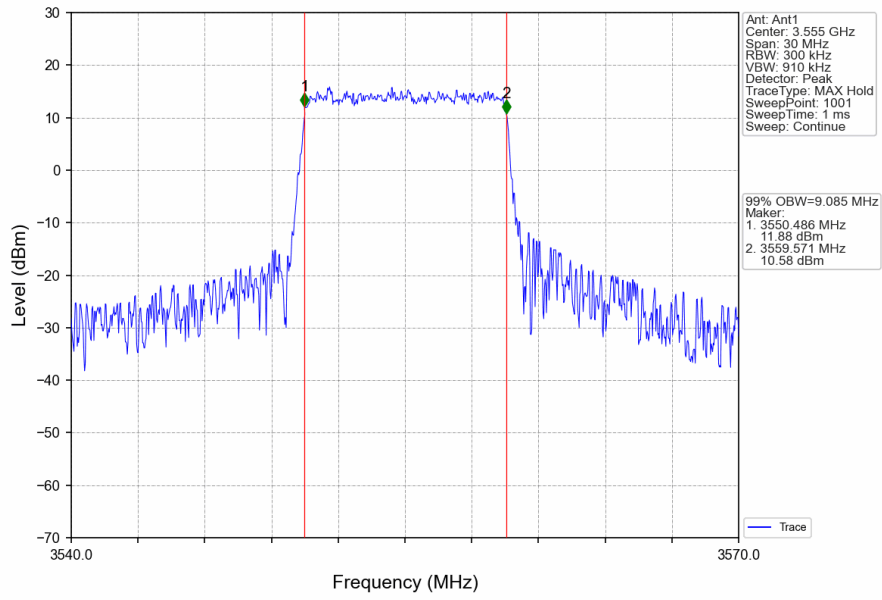

15.1.2 Test Graph

Band48_5MHz_QPSK_HCH_3697.5MHz_RB_25_0_NTNV

Band48_5MHz_16QAM_LCH_3552.5MHz_RB_25_0_NTNV

Band48_5MHz_16QAM_MCH_3625MHz_RB_25_0_NTNV

Band48_5MHz_16QAM_HCH_3697.5MHz_RB_25_0_NTNV

Band48_10MHz_QPSK_LCH_3555MHz_RB_50_0_NTNV