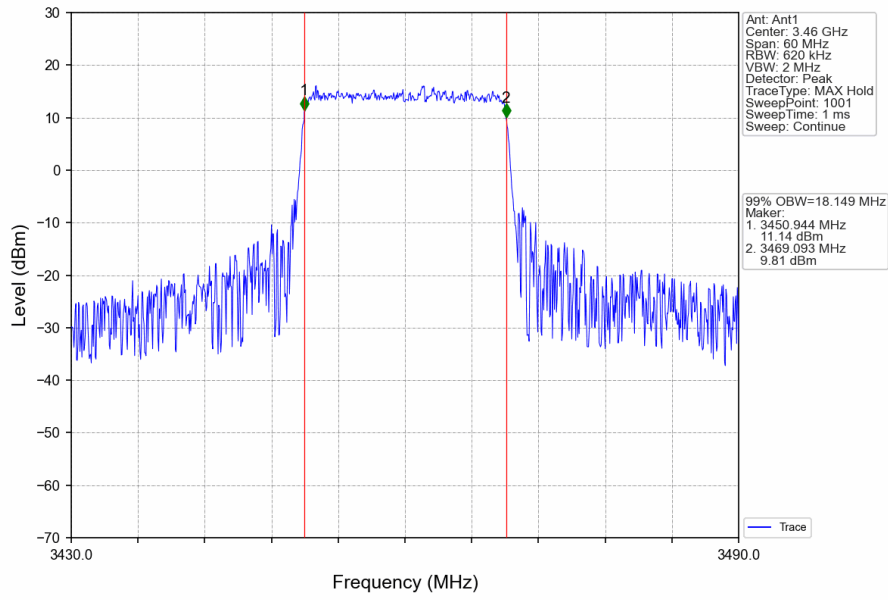

Band42a_15MHz_16QAM_LCH_3457.5MHz_RB_75_0_NTNV

Band42a_15MHz_16QAM_MCH_3500MHz_RB_75_0_NTNV

Band42a_15MHz_16QAM_HCH_3542.5MHz_RB_75_0_NTNV

Band42a_20MHz_QPSK_LCH_3460MHz_RB_100_0_NTNV

Band42a_20MHz_QPSK_MCH_3500MHz_RB_100_0_NTNV