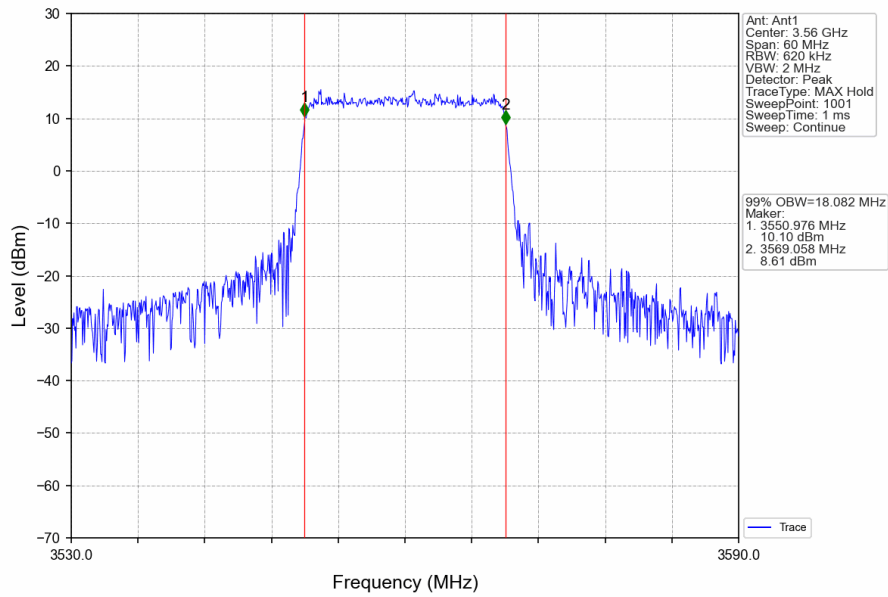

Band48_15MHz_16QAM_HCH_3692.5MHz_RB_75_0_NTNV

Band48_20MHz_QPSK_LCH_3560MHz_RB_100_0_NTNV

Band48_20MHz_QPSK_MCH_3625MHz_RB_100_0_NTNV

Band48_20MHz_QPSK_HCH_3690MHz_RB_100_0_NTNV

Band48_20MHz_16QAM_LCH_3560MHz_RB_100_0_NTNV

Band48_20MHz_16QAM_MCH_3625MHz_RB_100_0_NTNV

Band48_20MHz_16QAM_HCH_3690MHz_RB_100_0_NTNV

15.2 Band48_XDB

15.2.1 Test Result

Band: 48 / NTNV						
Bandwidth (MHz)	Modulation	Frequency (MHz)	RB Allocation		26dB Bandwidth (MHz)	Verdict
			Size	Offset	Result	
5	QPSK	3552.5	25	0	5.352	Pass
		3625	25	0	4.881	Pass
		3697.5	25	0	4.941	Pass
	16QAM	3552.5	25	0	5.671	Pass
		3625	25	0	4.941	Pass
		3697.5	25	0	4.926	Pass
10	QPSK	3555	50	0	10.142	Pass
		3625	50	0	9.671	Pass
		3695	50	0	10.407	Pass
	16QAM	3555	50	0	11.350	Pass
		3625	50	0	9.735	Pass
		3695	50	0	9.698	Pass
15	QPSK	3557.5	75	0	16.495	Pass
		3625	75	0	14.442	Pass
		3692.5	75	0	14.592	Pass
	16QAM	3557.5	75	0	15.530	Pass
		3625	75	0	14.640	Pass
		3692.5	75	0	14.647	Pass
20	QPSK	3560	100	0	21.730	Pass
		3625	100	0	19.539	Pass
		3690	100	0	19.501	Pass
	16QAM	3560	100	0	21.311	Pass
		3625	100	0	19.309	Pass
		3690	100	0	20.879	Pass