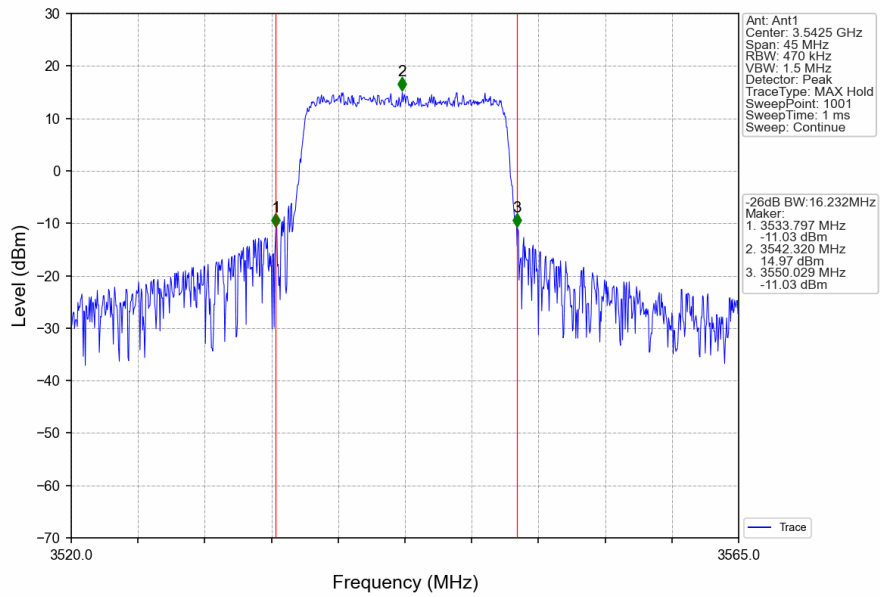

Band42a_15MHz_16QAM_HCH_3542.5MHz_RB_75_0_NTNV