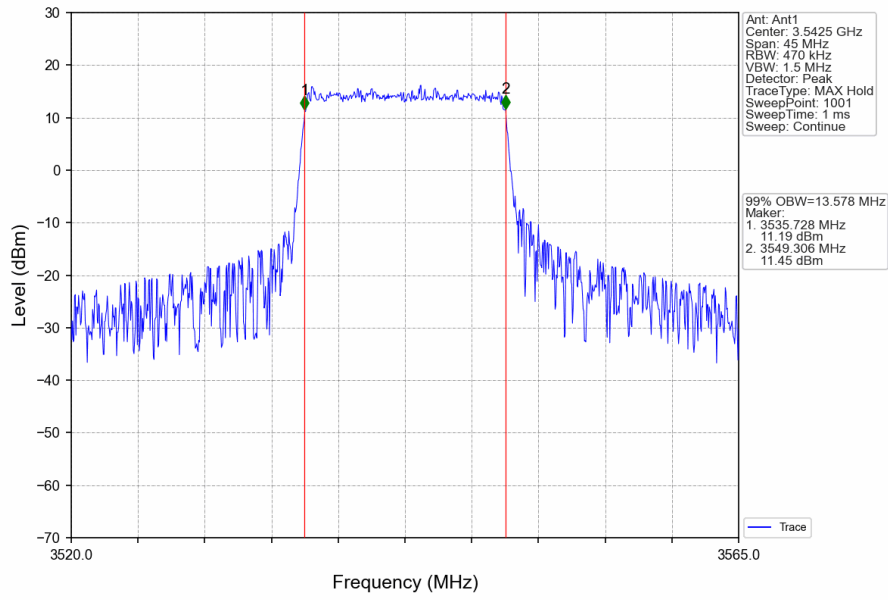

Band42a_10MHz_16QAM_MCH_3500MHz_RB_50_0_NTNV

Band42a_10MHz_16QAM_HCH_3545MHz_RB_50_0_NTNV

Band42a_15MHz_QPSK_LCH_3457.5MHz_RB_75_0_NTNV

Band42a_15MHz_QPSK_MCH_3500MHz_RB_75_0_NTNV

Band42a_15MHz_QPSK_HCH_3542.5MHz_RB_75_0_NTNV