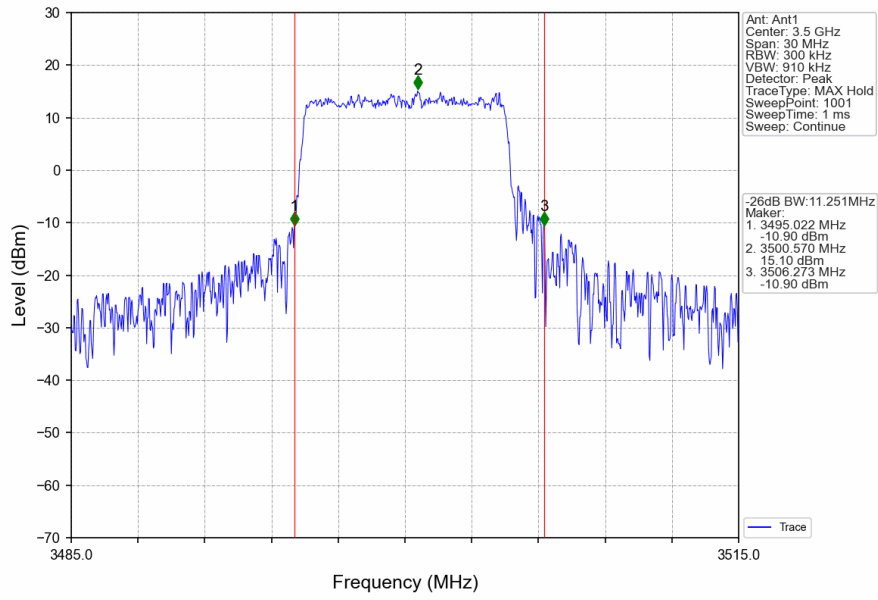

Band42a_10MHz_QPSK_MCH_3500MHz_RB_50_0_NTNV

Band42a_10MHz_QPSK_HCH_3545MHz_RB_50_0_NTNV

Band42a_10MHz_16QAM_LCH_3455MHz_RB_50_0_NTNV

Band42a_10MHz_16QAM_MCH_3500MHz_RB_50_0_NTNV

Band42a_10MHz_16QAM_HCH_3545MHz_RB_50_0_NTNV