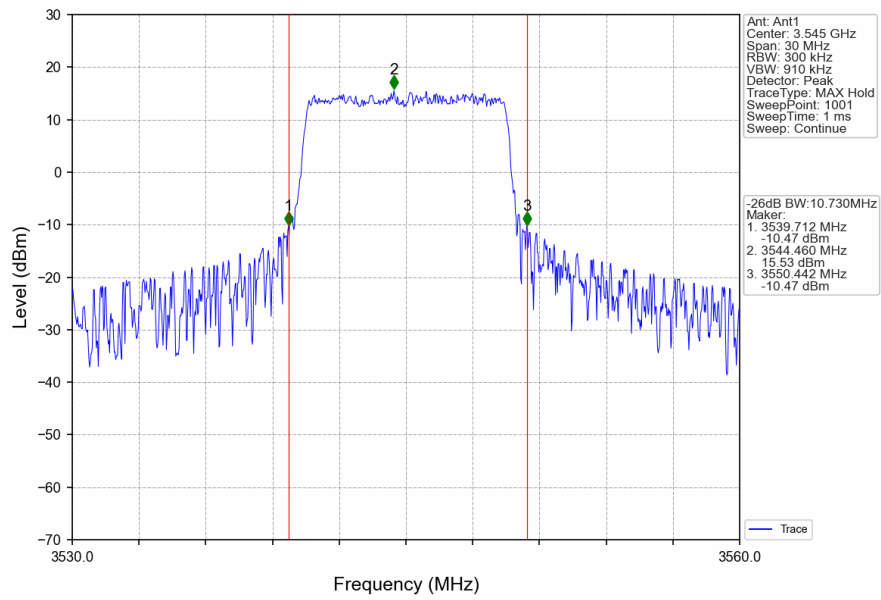

Band42a_10MHz_QPSK_HCH_3545MHz_RB_50_0_NTNV