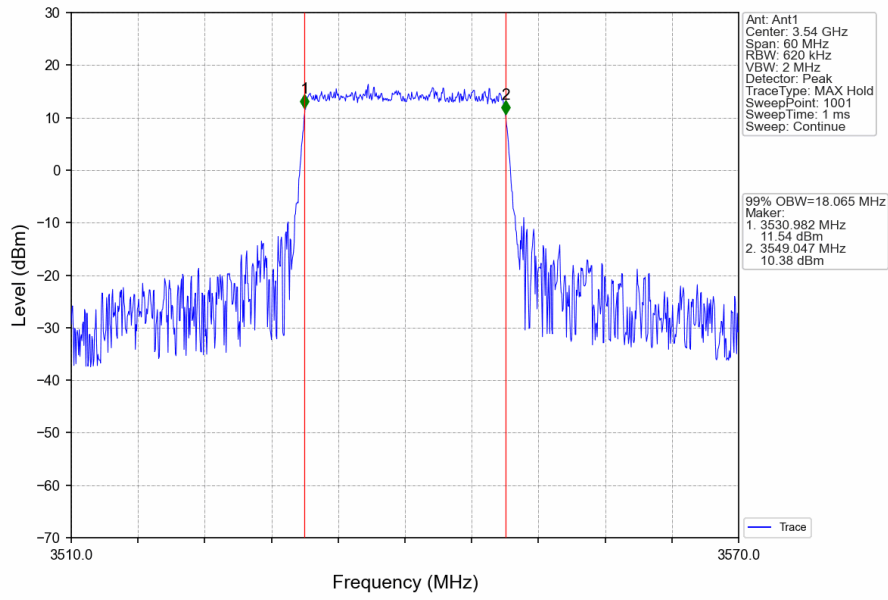

Band42a_20MHz_QPSK_HCH_3540MHz_RB_100_0_NTNV