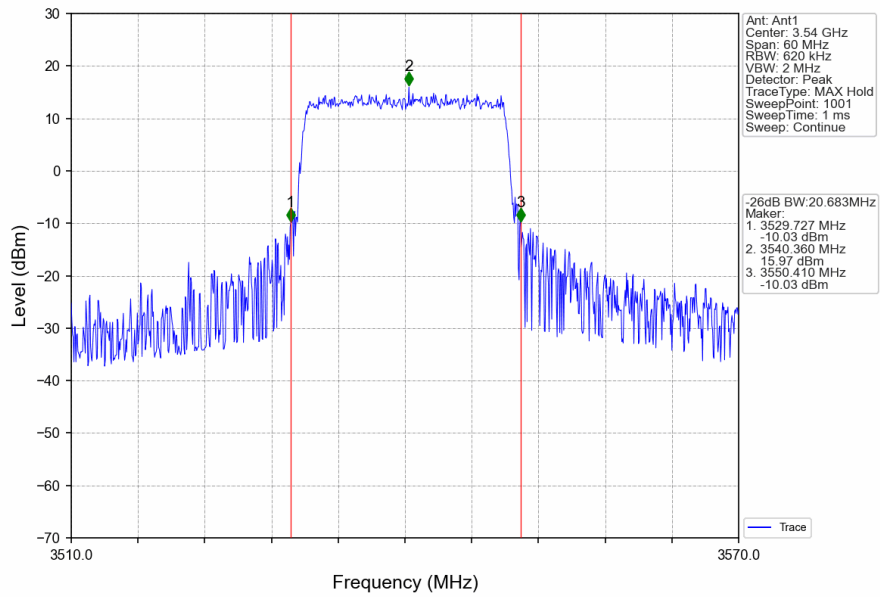

Band42a_15MHz_16QAM_HCH_3542.5MHz_RB_75_0_NTNV

Band42a_20MHz_QPSK_LCH_3460MHz_RB_100_0_NTNV

Band42a_20MHz_QPSK_MCH_3500MHz_RB_100_0_NTNV

Band42a_20MHz_QPSK_HCH_3540MHz_RB_100_0_NTNV

Band42a_20MHz_16QAM_LCH_3460MHz_RB_100_0_NTNV

Band42a_20MHz_16QAM_MCH_3500MHz_RB_100_0_NTNV

Band42a_20MHz_16QAM_HCH_3540MHz_RB_100_0_NTNV

15. 99% & 26dB Bandwidth

15.1 Band48_OBW

15.1.1 Test Result

Band: 48 / NTNV						
Bandwidth (MHz)	Modulation	Frequency (MHz)	RB Allocation		99% Occupied Bandwidth (MHz)	Verdict
			Size	Offset	Result	
5	QPSK	3552.5	25	0	4.560	Pass
		3625	25	0	4.565	Pass
		3697.5	25	0	4.567	Pass
	16QAM	3552.5	25	0	4.548	Pass
		3625	25	0	4.527	Pass
		3697.5	25	0	4.551	Pass
10	QPSK	3555	50	0	9.085	Pass
		3625	50	0	9.052	Pass
		3695	50	0	9.032	Pass
	16QAM	3555	50	0	9.076	Pass
		3625	50	0	8.981	Pass
		3695	50	0	8.981	Pass
15	QPSK	3557.5	75	0	13.636	Pass
		3625	75	0	13.455	Pass
		3692.5	75	0	13.564	Pass
	16QAM	3557.5	75	0	13.585	Pass
		3625	75	0	13.530	Pass
		3692.5	75	0	13.595	Pass
20	QPSK	3560	100	0	18.124	Pass
		3625	100	0	18.092	Pass
		3690	100	0	18.023	Pass
	16QAM	3560	100	0	18.082	Pass
		3625	100	0	18.006	Pass
		3690	100	0	17.973	Pass