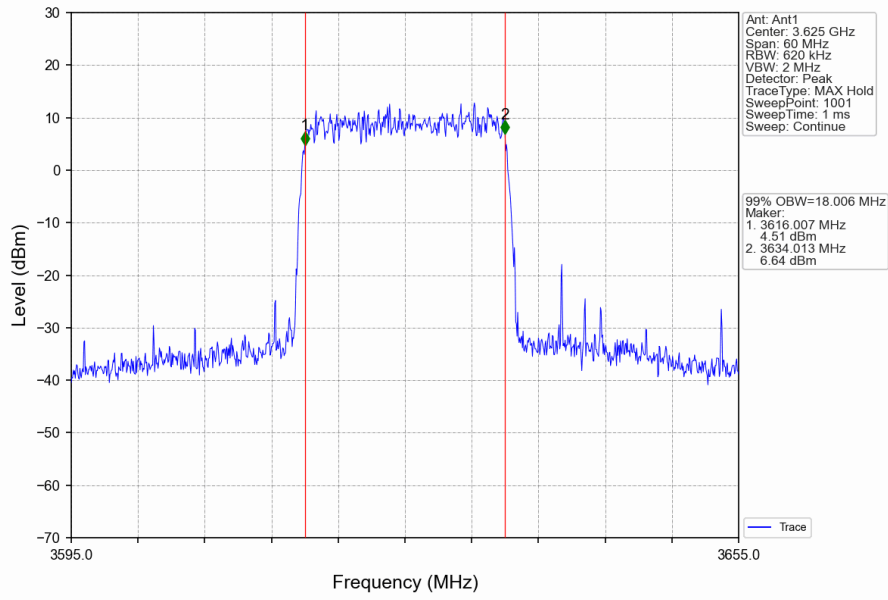

Band48_15MHz_16QAM_HCH_3692.5MHz_RB_75_0_NTNV

Band48_20MHz_QPSK_LCH_3560MHz_RB_100_0_NTNV

Band48_20MHz_QPSK_MCH_3625MHz_RB_100_0_NTNV

Band48_20MHz_QPSK_HCH_3690MHz_RB_100_0_NTNV

Band48_20MHz_16QAM_LCH_3560MHz_RB_100_0_NTNV

Band48_20MHz_16QAM_MCH_3625MHz_RB_100_0_NTNV

Band48_20MHz_16QAM_HCH_3690MHz_RB_100_0_NTNV

15.2 Band48_XDB

15.2.1 Test Result

Band: 48 / NTNV						
Bandwidth (MHz)	Modulation	Frequency (MHz)	RB Allocation		26dB Bandwidth (MHz)	Verdict
			Size	Offset	Result	
5	QPSK	3552.5	25	0	5.352	Pass
		3625	25	0	4.881	Pass
		3697.5	25	0	4.941	Pass
	16QAM	3552.5	25	0	5.671	Pass
		3625	25	0	4.941	Pass
		3697.5	25	0	4.926	Pass
10	QPSK	3555	50	0	10.142	Pass
		3625	50	0	9.671	Pass
		3695	50	0	10.407	Pass
	16QAM	3555	50	0	11.350	Pass
		3625	50	0	9.735	Pass
		3695	50	0	9.698	Pass
15	QPSK	3557.5	75	0	16.495	Pass
		3625	75	0	14.442	Pass
		3692.5	75	0	14.592	Pass
	16QAM	3557.5	75	0	15.530	Pass
		3625	75	0	14.640	Pass
		3692.5	75	0	14.647	Pass
20	QPSK	3560	100	0	21.730	Pass
		3625	100	0	19.539	Pass
		3690	100	0	19.501	Pass
	16QAM	3560	100	0	21.311	Pass
		3625	100	0	19.309	Pass
		3690	100	0	20.879	Pass