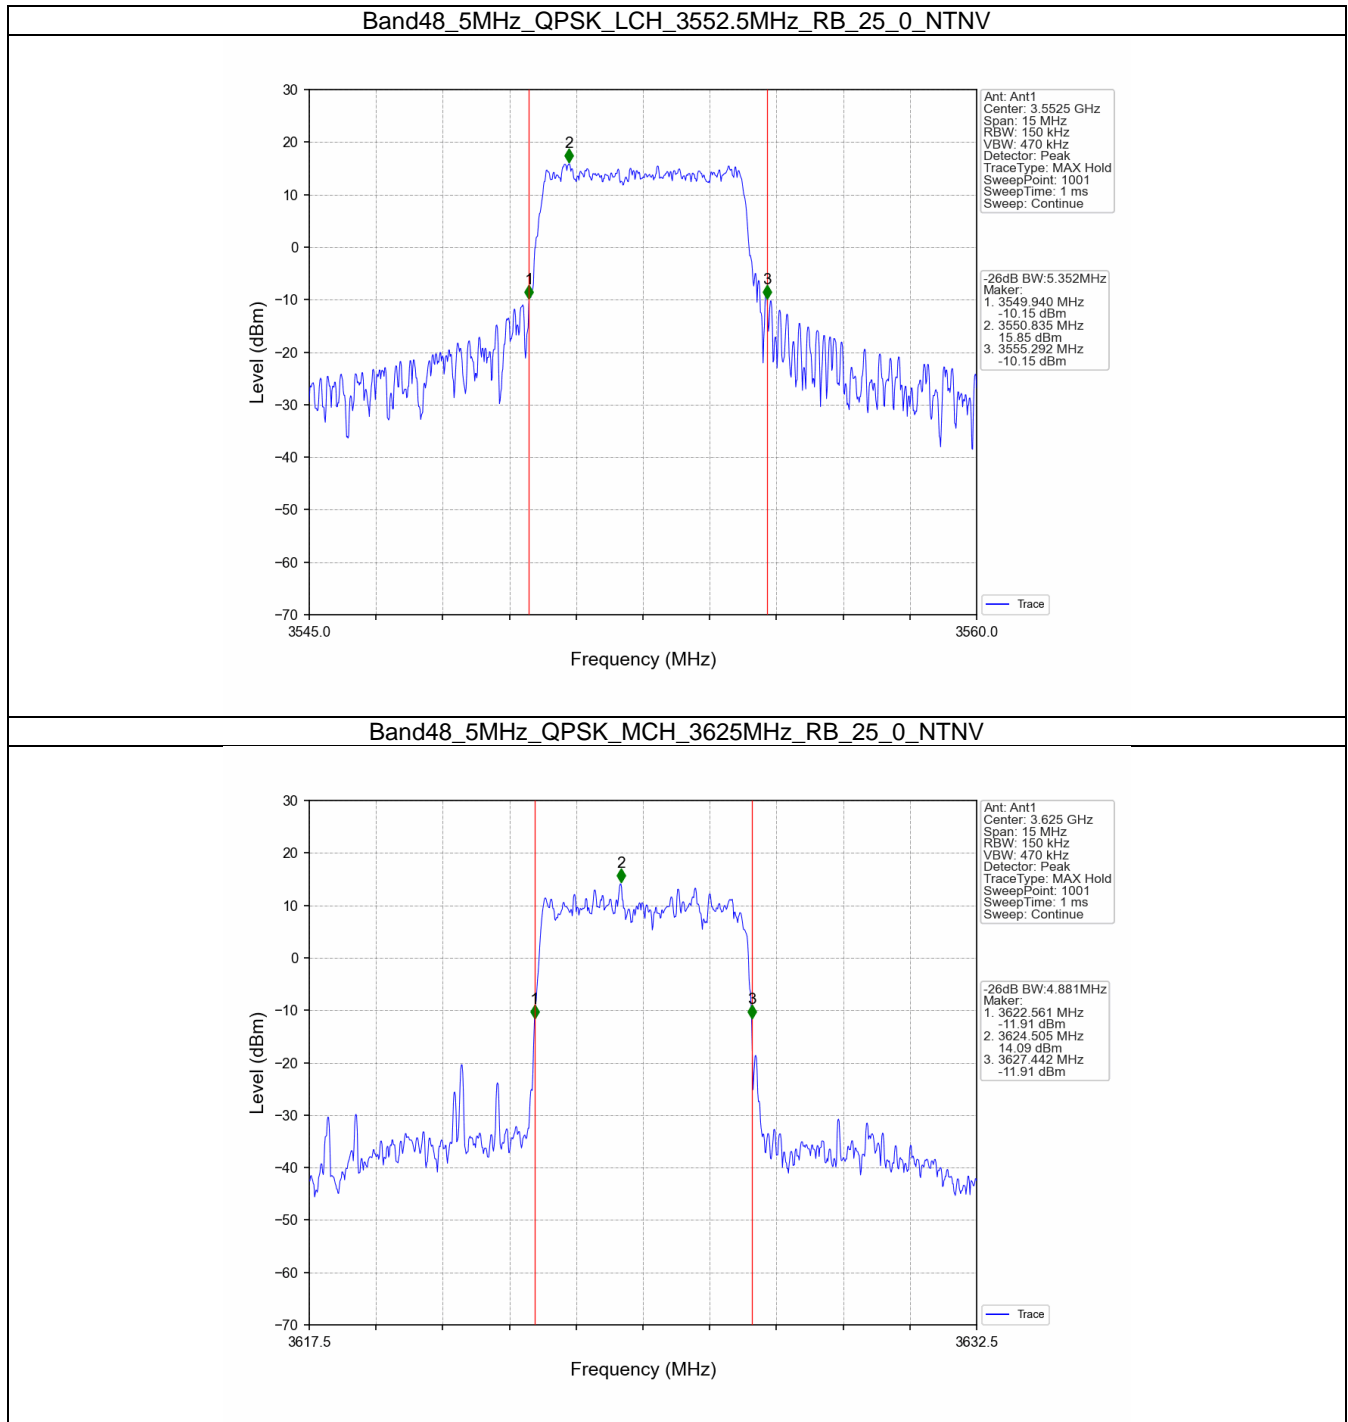

Band48_20MHz_16QAM_MCH_3625MHz_RB_100_0_NTNV

Band48_20MHz_16QAM_HCH_3690MHz_RB_100_0_NTNV

15.2 Band48_XDB

15.2.1 Test Result

Band: 48 / NTNV						
Bandwidth (MHz)	Modulation	Frequency (MHz)	RB Allocation		26dB Bandwidth (MHz)	Verdict
			Size	Offset	Result	
5	QPSK	3552.5	25	0	5.352	Pass
		3625	25	0	4.881	Pass
		3697.5	25	0	4.941	Pass
	16QAM	3552.5	25	0	5.671	Pass
		3625	25	0	4.941	Pass
		3697.5	25	0	4.926	Pass
10	QPSK	3555	50	0	10.142	Pass
		3625	50	0	9.671	Pass
		3695	50	0	10.407	Pass
	16QAM	3555	50	0	11.350	Pass
		3625	50	0	9.735	Pass
		3695	50	0	9.698	Pass
15	QPSK	3557.5	75	0	16.495	Pass
		3625	75	0	14.442	Pass
		3692.5	75	0	14.592	Pass
	16QAM	3557.5	75	0	15.530	Pass
		3625	75	0	14.640	Pass
		3692.5	75	0	14.647	Pass
20	QPSK	3560	100	0	21.730	Pass
		3625	100	0	19.539	Pass
		3690	100	0	19.501	Pass
	16QAM	3560	100	0	21.311	Pass
		3625	100	0	19.309	Pass
		3690	100	0	20.879	Pass

15.2.2 Test Graph

Band48_5MHz_QPSK_HCH_3697.5MHz_RB_25_0_NTNV

Band48_5MHz_16QAM_LCH_3552.5MHz_RB_25_0_NTNV

Band48_5MHz_16QAM_MCH_3625MHz_RB_25_0_NTNV

Band48_5MHz_16QAM_HCH_3697.5MHz_RB_25_0_NTNV

Band48_10MHz_QPSK_LCH_3555MHz_RB_50_0_NTNV