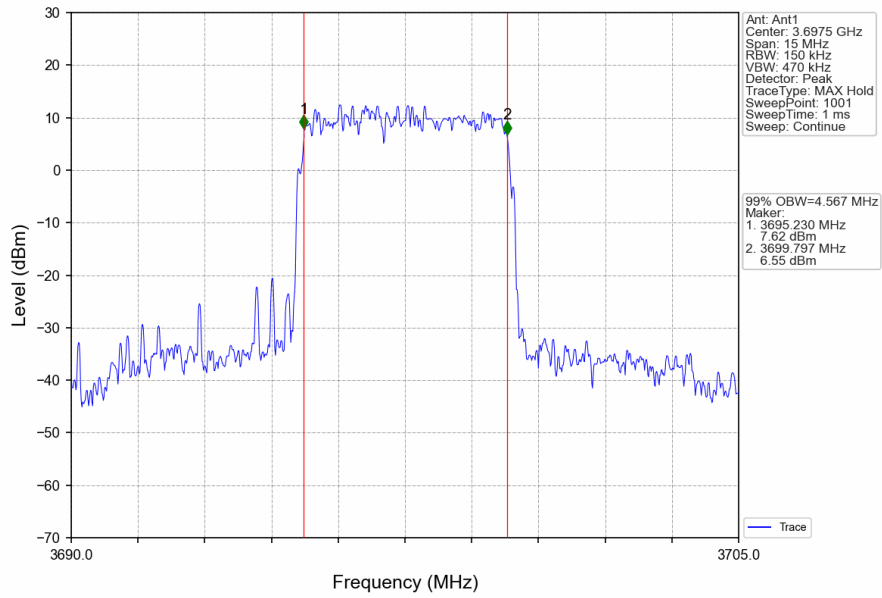

Band42a_20MHz_16QAM_MCH_3500MHz_RB_100_0_NTNV

Band42a_20MHz_16QAM_HCH_3540MHz_RB_100_0_NTNV

15. 99% & 26dB Bandwidth

15.1 Band48_OBW

15.1.1 Test Result

Band: 48 / NTNV						
Bandwidth (MHz)	Modulation	Frequency (MHz)	RB Allocation		99% Occupied Bandwidth (MHz)	Verdict
			Size	Offset	Result	
5	QPSK	3552.5	25	0	4.560	Pass
		3625	25	0	4.565	Pass
		3697.5	25	0	4.567	Pass
	16QAM	3552.5	25	0	4.548	Pass
		3625	25	0	4.527	Pass
		3697.5	25	0	4.551	Pass
10	QPSK	3555	50	0	9.085	Pass
		3625	50	0	9.052	Pass
		3695	50	0	9.032	Pass
	16QAM	3555	50	0	9.076	Pass
		3625	50	0	8.981	Pass
		3695	50	0	8.981	Pass
15	QPSK	3557.5	75	0	13.636	Pass
		3625	75	0	13.455	Pass
		3692.5	75	0	13.564	Pass
	16QAM	3557.5	75	0	13.585	Pass
		3625	75	0	13.530	Pass
		3692.5	75	0	13.595	Pass
20	QPSK	3560	100	0	18.124	Pass
		3625	100	0	18.092	Pass
		3690	100	0	18.023	Pass
	16QAM	3560	100	0	18.082	Pass
		3625	100	0	18.006	Pass
		3690	100	0	17.973	Pass

15.1.2 Test Graph

Band48_5MHz_QPSK_HCH_3697.5MHz_RB_25_0_NTNV

Band48_5MHz_16QAM_LCH_3552.5MHz_RB_25_0_NTNV

Band48_5MHz_16QAM_MCH_3625MHz_RB_25_0_NTNV

Band48_5MHz_16QAM_HCH_3697.5MHz_RB_25_0_NTNV

Band48_10MHz_QPSK_LCH_3555MHz_RB_50_0_NTNV