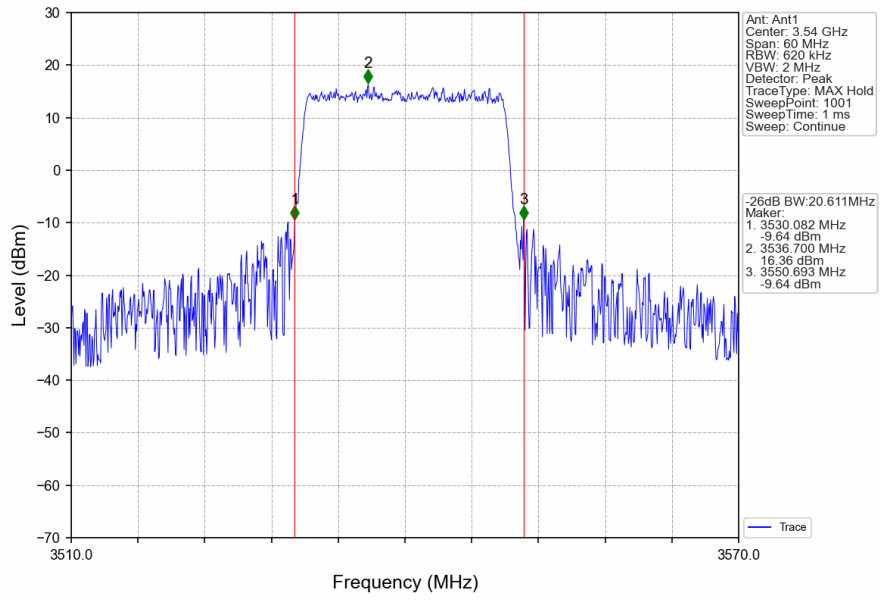

Band42a_15MHz_16QAM_HCH_3542.5MHz_RB_75_0_NTNV

Band42a_20MHz_QPSK_LCH_3460MHz_RB_100_0_NTNV

Band42a_20MHz_QPSK_MCH_3500MHz_RB_100_0_NTNV

Band42a_20MHz_QPSK_HCH_3540MHz_RB_100_0_NTNV

Band42a_20MHz_16QAM_LCH_3460MHz_RB_100_0_NTNV

Band42a_20MHz_16QAM_MCH_3500MHz_RB_100_0_NTNV

Band42a_20MHz_16QAM_HCH_3540MHz_RB_100_0_NTNV

15. 99% & 26dB Bandwidth

15.1 Band48_OBW

15.1.1 Test Result

Band: 48 / NTNV						
Bandwidth (MHz)	Modulation	Frequency (MHz)	RB Allocation		99% Occupied Bandwidth (MHz)	Verdict
			Size	Offset	Result	
5	QPSK	3552.5	25	0	4.560	Pass
		3625	25	0	4.565	Pass
		3697.5	25	0	4.567	Pass
	16QAM	3552.5	25	0	4.548	Pass
		3625	25	0	4.527	Pass
		3697.5	25	0	4.551	Pass
10	QPSK	3555	50	0	9.085	Pass
		3625	50	0	9.052	Pass
		3695	50	0	9.032	Pass
	16QAM	3555	50	0	9.076	Pass
		3625	50	0	8.981	Pass
		3695	50	0	8.981	Pass
15	QPSK	3557.5	75	0	13.636	Pass
		3625	75	0	13.455	Pass
		3692.5	75	0	13.564	Pass
	16QAM	3557.5	75	0	13.585	Pass
		3625	75	0	13.530	Pass
		3692.5	75	0	13.595	Pass
20	QPSK	3560	100	0	18.124	Pass
		3625	100	0	18.092	Pass
		3690	100	0	18.023	Pass
	16QAM	3560	100	0	18.082	Pass
		3625	100	0	18.006	Pass
		3690	100	0	17.973	Pass