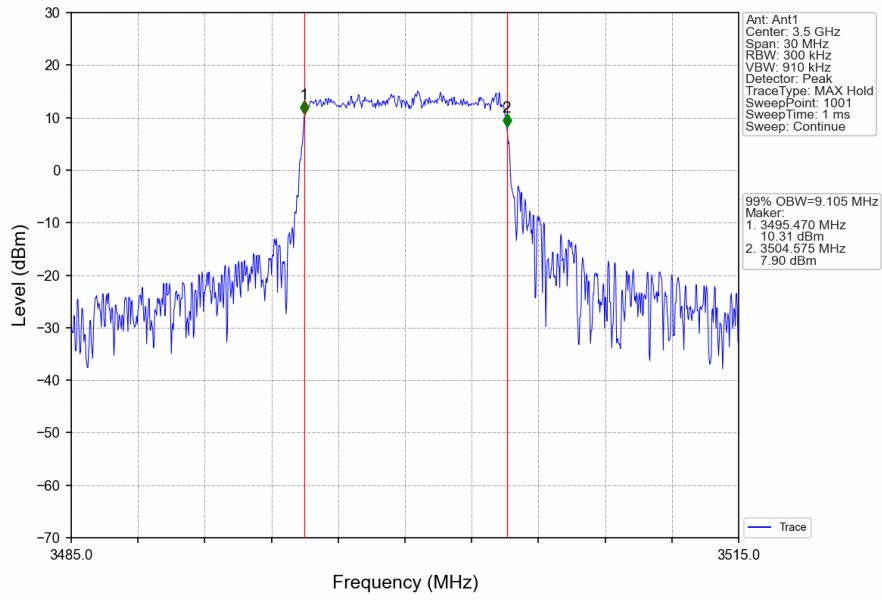

Band42a_10MHz_16QAM_MCH_3500MHz_RB_50_0_NTNV

Band42a_10MHz_16QAM_HCH_3545MHz_RB_50_0_NTNV

Band42a_15MHz_QPSK_LCH_3457.5MHz_RB_75_0_NTNV

Band42a_15MHz_QPSK_MCH_3500MHz_RB_75_0_NTNV

Band42a_15MHz_QPSK_HCH_3542.5MHz_RB_75_0_NTNV