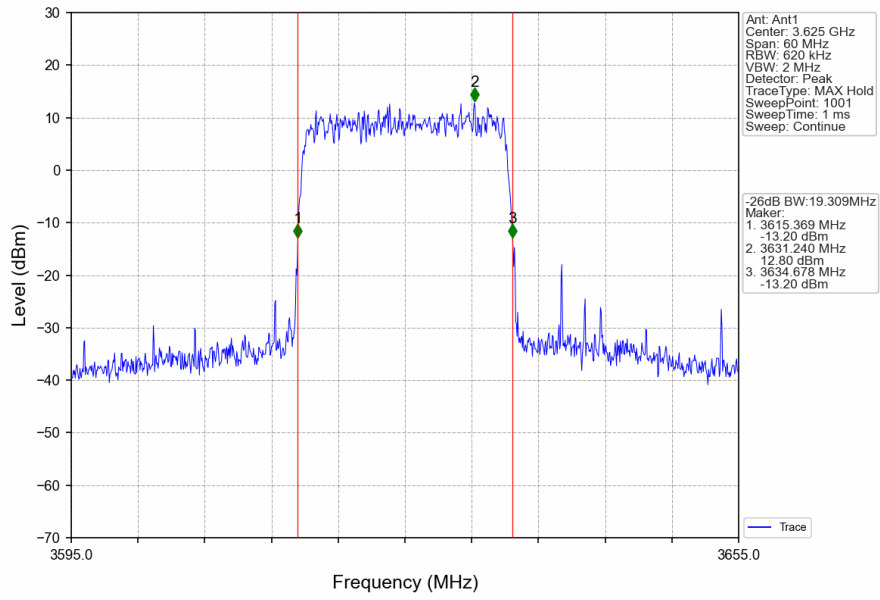

Band48_15MHz_16QAM_HCH_3692.5MHz_RB_75_0_NTNV

Band48_20MHz_QPSK_LCH_3560MHz_RB_100_0_NTNV

Band48_20MHz_QPSK_MCH_3625MHz_RB_100_0_NTNV

Band48_20MHz_QPSK_HCH_3690MHz_RB_100_0_NTNV

Band48_20MHz_16QAM_LCH_3560MHz_RB_100_0_NTNV

Band48_20MHz_16QAM_MCH_3625MHz_RB_100_0_NTNV

Band48_20MHz_16QAM_HCH_3690MHz_RB_100_0_NTNV

16. 99% & 26dB Bandwidth

16.1 Band5_OBW

16.1.1 Test Result

Band: 5 / NTN						
Bandwidth (MHz)	Modulation	Frequency (MHz)	RB Allocation		99% Occupied Bandwidth (MHz)	Verdict
			Size	Offset	Result	
1.4	QPSK	824.7	6	0	1.107	Pass
		836.5	6	0	1.096	Pass
		848.3	6	0	1.095	Pass
	16QAM	824.7	6	0	1.102	Pass
		836.5	6	0	1.097	Pass
		848.3	6	0	1.108	Pass
3	QPSK	825.5	15	0	2.737	Pass
		836.5	15	0	2.744	Pass
		847.5	15	0	2.736	Pass
	16QAM	825.5	15	0	2.724	Pass
		836.5	15	0	2.736	Pass
		847.5	15	0	2.735	Pass
5	QPSK	826.5	25	0	4.542	Pass
		836.5	25	0	4.531	Pass
		846.5	25	0	4.562	Pass
	16QAM	826.5	25	0	4.545	Pass
		836.5	25	0	4.545	Pass
		846.5	25	0	4.535	Pass
10	QPSK	829	50	0	9.081	Pass
		836.5	50	0	9.049	Pass
		844	50	0	9.035	Pass
	16QAM	829	50	0	9.049	Pass
		836.5	50	0	9.014	Pass
		844	50	0	9.036	Pass