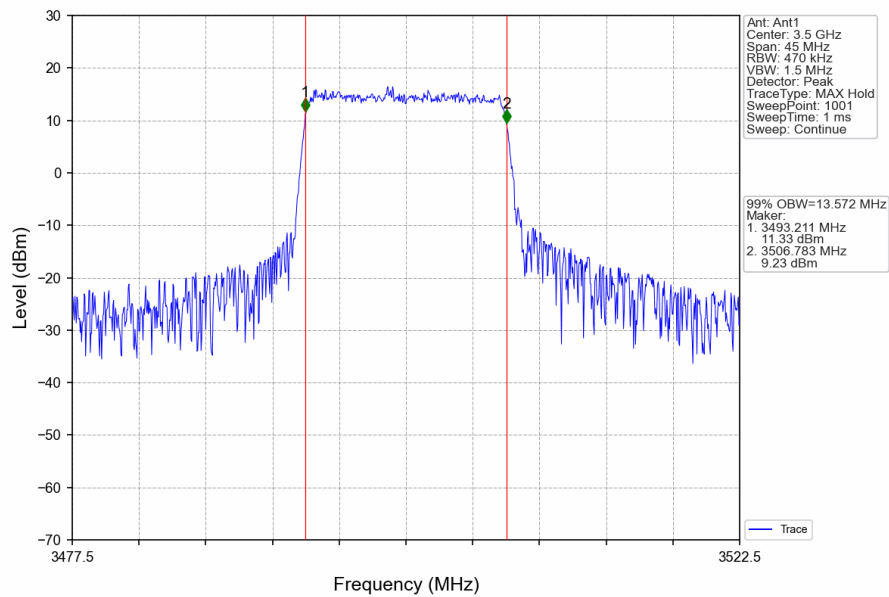

Band42a_10MHz_16QAM_MCH_3500MHz_RB_50_0_NTNV

Band42a_10MHz_16QAM_HCH_3545MHz_RB_50_0_NTNV

Band42a_15MHz_QPSK_LCH_3457.5MHz_RB_75_0_NTNV

Band42a_15MHz_QPSK_MCH_3500MHz_RB_75_0_NTNV

Band42a_15MHz_QPSK_HCH_3542.5MHz_RB_75_0_NTNV