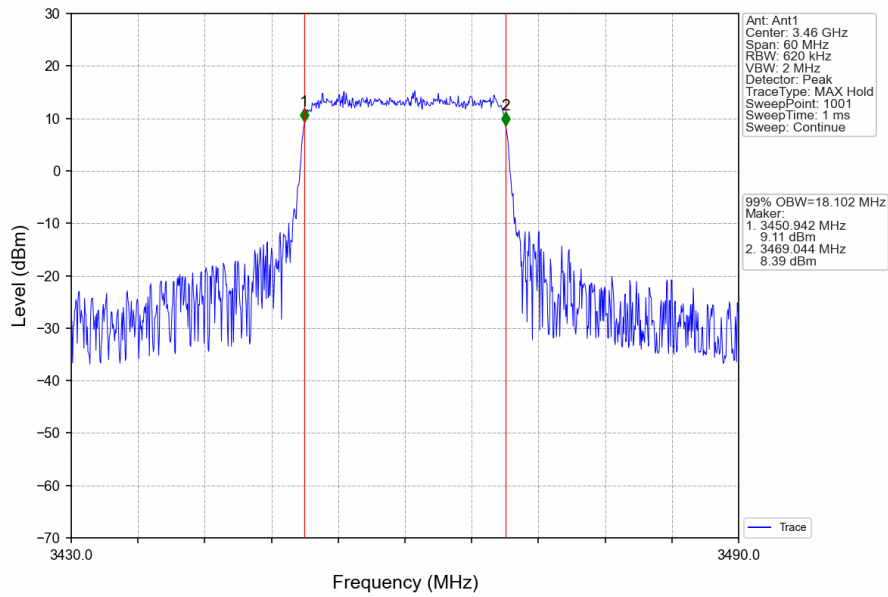

Band42a_20MHz_16QAM_LCH_3460MHz_RB_100_0_NTNV