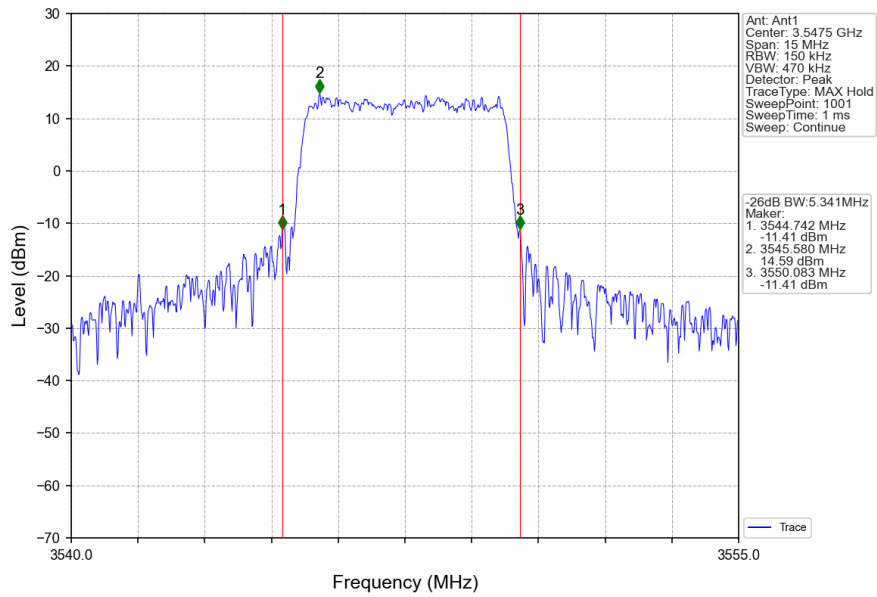

13.2.2 Test Graph

Band42a_5MHz_QPSK_HCH_3547.5MHz_RB_25_0_NTNV

Band42a_5MHz_16QAM_LCH_3452.5MHz_RB_25_0_NTNV

Band42a_5MHz_16QAM_MCH_3500MHz_RB_25_0_NTNV

Band42a_5MHz_16QAM_HCH_3547.5MHz_RB_25_0_NTNV

Band42a_10MHz_QPSK_LCH_3455MHz_RB_50_0_NTNV