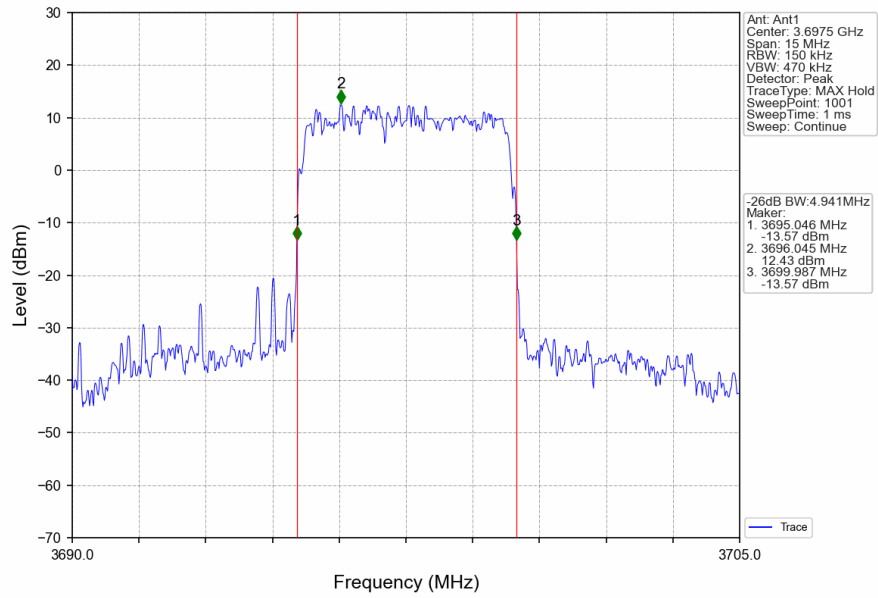

Band48_15MHz_16QAM_HCH_3692.5MHz_RB_75_0_NTNV

Band48_20MHz_QPSK_LCH_3560MHz_RB_100_0_NTNV

Band48_20MHz_QPSK_MCH_3625MHz_RB_100_0_NTNV

Band48_20MHz_QPSK_HCH_3690MHz_RB_100_0_NTNV

Band48_20MHz_16QAM_LCH_3560MHz_RB_100_0_NTNV

Band48_20MHz_16QAM_MCH_3625MHz_RB_100_0_NTNV

Band48_20MHz_16QAM_HCH_3690MHz_RB_100_0_NTNV

15.2 Band48_XDB

15.2.1 Test Result

Band: 48 / NTNV						
Bandwidth (MHz)	Modulation	Frequency (MHz)	RB Allocation		26dB Bandwidth (MHz)	Verdict
			Size	Offset	Result	
5	QPSK	3552.5	25	0	5.352	Pass
		3625	25	0	4.881	Pass
		3697.5	25	0	4.941	Pass
	16QAM	3552.5	25	0	5.671	Pass
		3625	25	0	4.941	Pass
		3697.5	25	0	4.926	Pass
10	QPSK	3555	50	0	10.142	Pass
		3625	50	0	9.671	Pass
		3695	50	0	10.407	Pass
	16QAM	3555	50	0	11.350	Pass
		3625	50	0	9.735	Pass
		3695	50	0	9.698	Pass
15	QPSK	3557.5	75	0	16.495	Pass
		3625	75	0	14.442	Pass
		3692.5	75	0	14.592	Pass
	16QAM	3557.5	75	0	15.530	Pass
		3625	75	0	14.640	Pass
		3692.5	75	0	14.647	Pass
20	QPSK	3560	100	0	21.730	Pass
		3625	100	0	19.539	Pass
		3690	100	0	19.501	Pass
	16QAM	3560	100	0	21.311	Pass
		3625	100	0	19.309	Pass
		3690	100	0	20.879	Pass

15.2.2 Test Graph

Band48_5MHz_QPSK_HCH_3697.5MHz_RB_25_0_NTNV

Band48_5MHz_16QAM_LCH_3552.5MHz_RB_25_0_NTNV

Band48_5MHz_16QAM_MCH_3625MHz_RB_25_0_NTNV

Band48_5MHz_16QAM_HCH_3697.5MHz_RB_25_0_NTNV

Band48_10MHz_QPSK_LCH_3555MHz_RB_50_0_NTNV