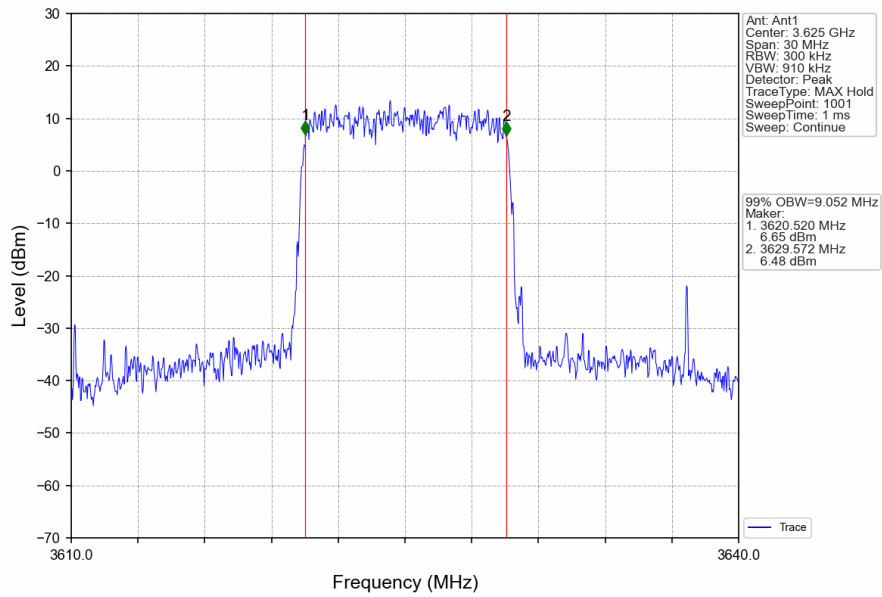

Band48_10MHz_QPSK_MCH_3625MHz_RB_50_0_NTNV