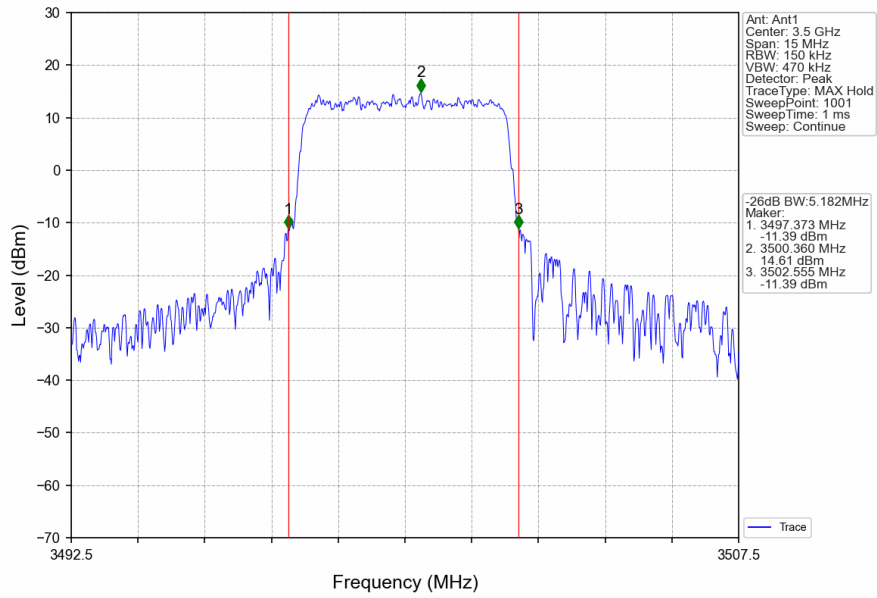

13.2.2 Test Graph

Band42a_5MHz_QPSK_HCH_3547.5MHz_RB_25_0_NTNV

Band42a_5MHz_16QAM_LCH_3452.5MHz_RB_25_0_NTNV

Band42a_5MHz_16QAM_MCH_3500MHz_RB_25_0_NTNV

Band42a_5MHz_16QAM_HCH_3547.5MHz_RB_25_0_NTNV

Band42a_10MHz_QPSK_LCH_3455MHz_RB_50_0_NTNV