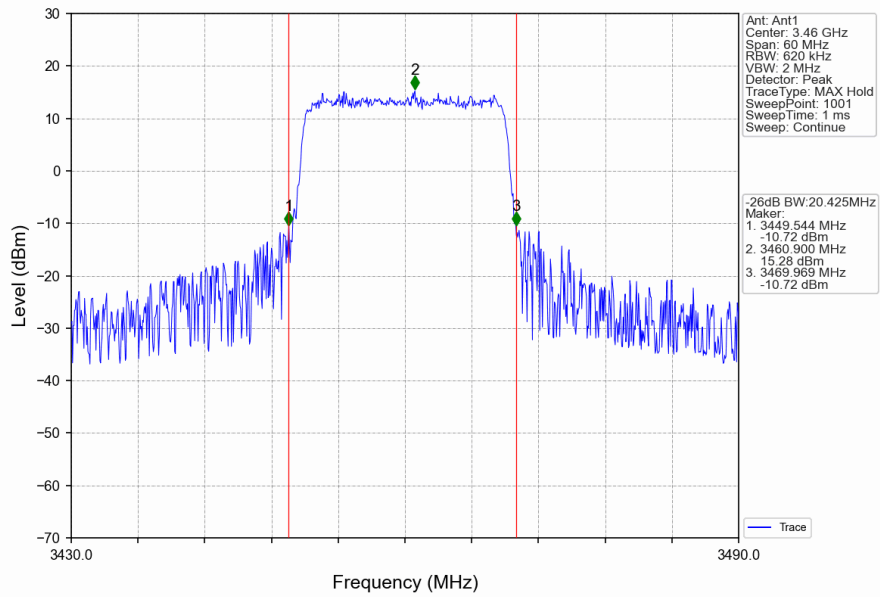

Band42a_15MHz_16QAM_HCH_3542.5MHz_RB_75_0_NTNV

Band42a_20MHz_QPSK_LCH_3460MHz_RB_100_0_NTNV

Band42a_20MHz_QPSK_MCH_3500MHz_RB_100_0_NTNV

Band42a_20MHz_QPSK_HCH_3540MHz_RB_100_0_NTNV

Band42a_20MHz_16QAM_LCH_3460MHz_RB_100_0_NTNV

Band42a_20MHz_16QAM_MCH_3500MHz_RB_100_0_NTNV

Band42a_20MHz_16QAM_HCH_3540MHz_RB_100_0_NTNV

15. 99% & 26dB Bandwidth

15.1 Band48_OBW

15.1.1 Test Result

Band: 48 / NTNV						
Bandwidth (MHz)	Modulation	Frequency (MHz)	RB Allocation		99% Occupied Bandwidth (MHz)	Verdict
			Size	Offset	Result	
5	QPSK	3552.5	25	0	4.560	Pass
		3625	25	0	4.565	Pass
		3697.5	25	0	4.567	Pass
	16QAM	3552.5	25	0	4.548	Pass
		3625	25	0	4.527	Pass
		3697.5	25	0	4.551	Pass
10	QPSK	3555	50	0	9.085	Pass
		3625	50	0	9.052	Pass
		3695	50	0	9.032	Pass
	16QAM	3555	50	0	9.076	Pass
		3625	50	0	8.981	Pass
		3695	50	0	8.981	Pass
15	QPSK	3557.5	75	0	13.636	Pass
		3625	75	0	13.455	Pass
		3692.5	75	0	13.564	Pass
	16QAM	3557.5	75	0	13.585	Pass
		3625	75	0	13.530	Pass
		3692.5	75	0	13.595	Pass
20	QPSK	3560	100	0	18.124	Pass
		3625	100	0	18.092	Pass
		3690	100	0	18.023	Pass
	16QAM	3560	100	0	18.082	Pass
		3625	100	0	18.006	Pass
		3690	100	0	17.973	Pass