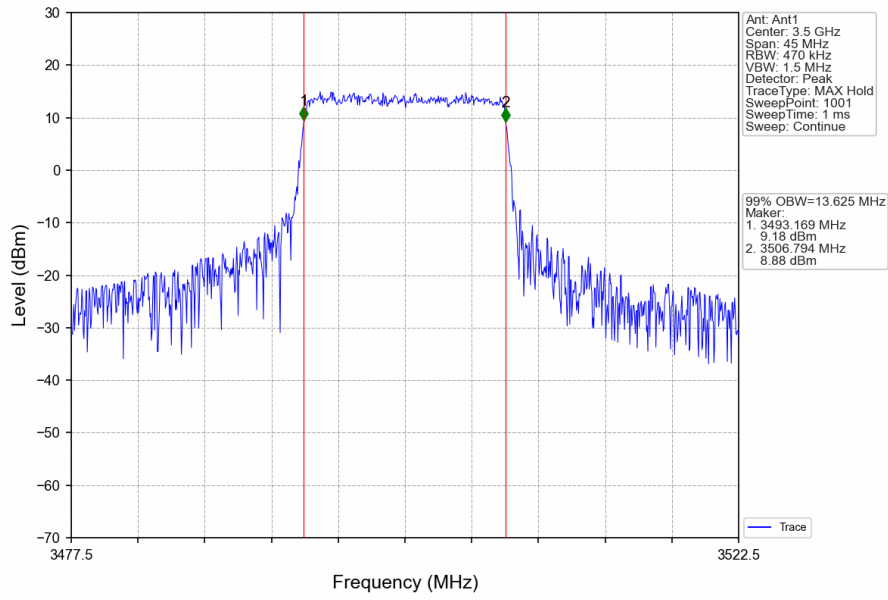

Band42a_15MHz_16QAM_MCH_3500MHz_RB_75_0_NTNV