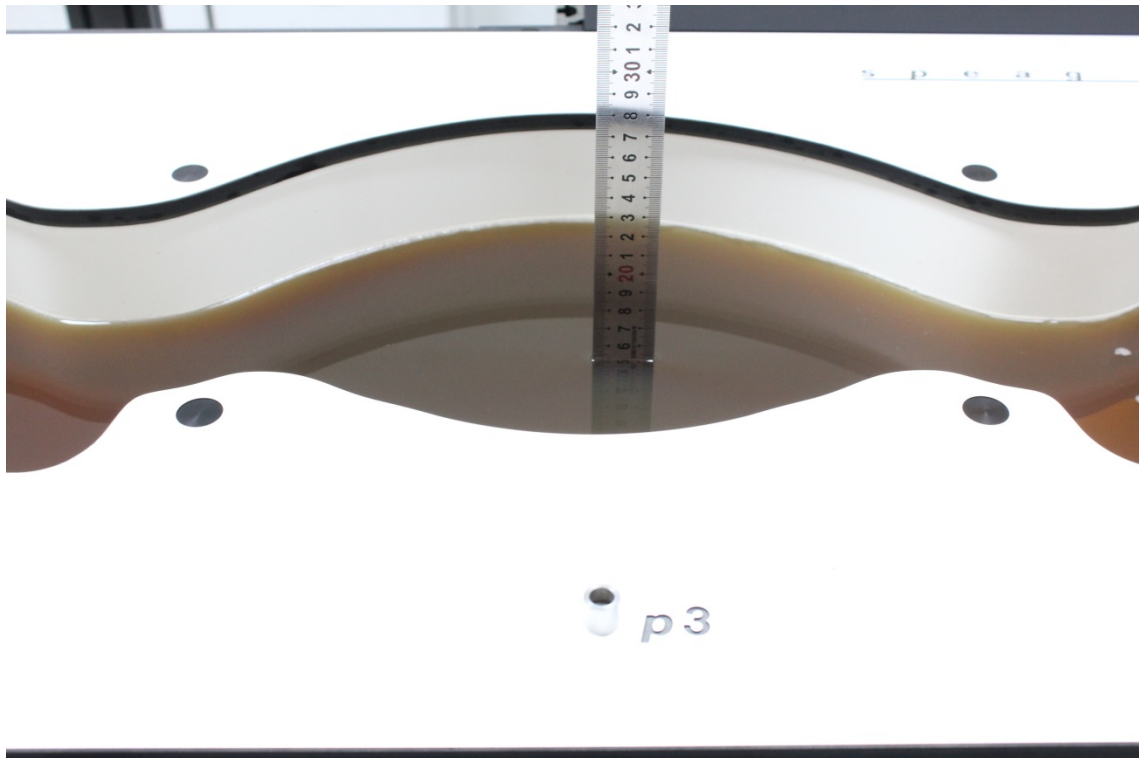

APPENDIX B EUT TEST POSITION PHOTOS

Liquid depth $\geq 15\text{cm}$

- Phantom: SAM-Twin V8.0 P1aP2a; Type: QD 000 P41 AA ; Serial: 1962

Face Up Setup Photo

Body (Worn) Back Setup Photo (0mm)