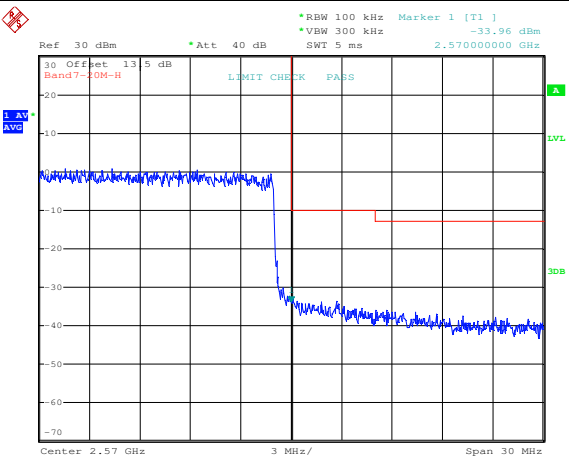

16QAM High channel-1 RB offset 0

QPSK High channel-1 RB offset max

16QAM High channel-1 RB offset max

QPSK High channel-100 RB offset 0

16QAM High channel-100 RB offset 0