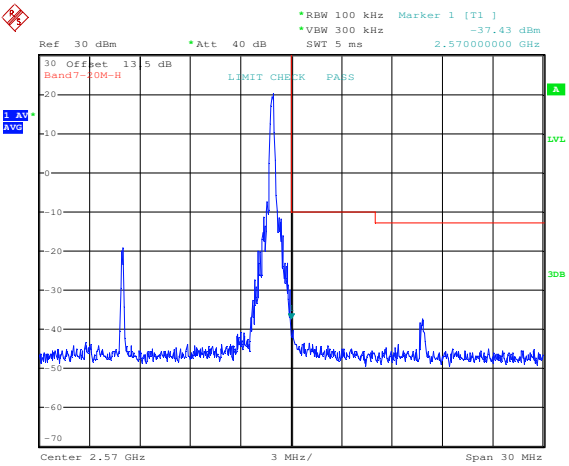

16QAM High channel-1 RB offset 0

QPSK High channel-1 RB offset max

16QAM High channel-1 RB offset max

QPSK High channel-75 RB offset 0

16QAM High channel-75 RB offset 0

LTE FDD Band 7, Nominal Bandwidth: 20MHz

QPSK Low channel-1 RB offset 0

16QAM Low channel-1 RB offset 0

QPSK Low channel-1 RB offset max

16QAM Low channel-1 RB offset max

QPSK Low channel-100 RB offset 0

16QAM Low channel-100 RB offset 0

QPSK High channel-1 RB offset 0

16QAM High channel-1 RB offset 0

QPSK High channel-1 RB offset max

16QAM High channel-1 RB offset max

QPSK High channel-100 RB offset 0

16QAM High channel-100 RB offset 0