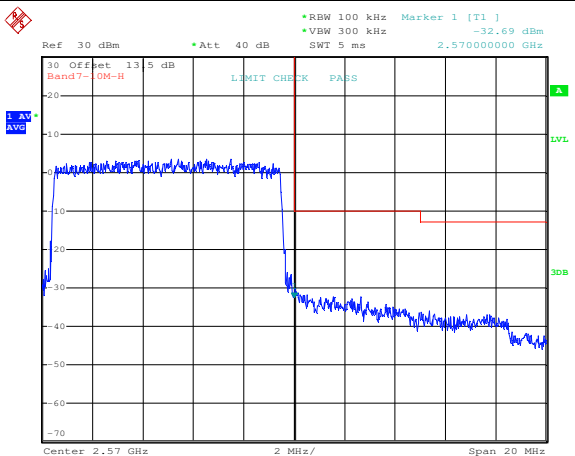

16QAM High channel-1 RB offset 0

QPSK High channel-1 RB offset max

16QAM High channel-1 RB offset max

QPSK High channel-50 RB offset 0

16QAM High channel-50 RB offset 0

LTE FDD Band 7, Nominal Bandwidth: 15MHz

QPSK Low channel-1 RB offset 0

16QAM Low channel-1 RB offset 0

QPSK Low channel-1 RB offset max

16QAM Low channel-1 RB offset max

QPSK Low channel-75 RB offset 0

16QAM Low channel-75 RB offset 0

QPSK High channel-1 RB offset 0

16QAM High channel-1 RB offset 0

QPSK High channel-1 RB offset max

16QAM High channel-1 RB offset max

QPSK High channel-75 RB offset 0

16QAM High channel-75 RB offset 0

LTE FDD Band 7, Nominal Bandwidth: 20MHz