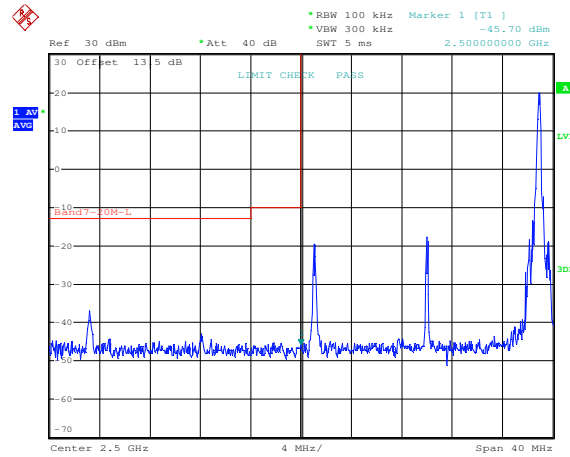

16QAM High channel-1 RB offset 0

QPSK High channel-1 RB offset max

16QAM High channel-1 RB offset max

QPSK High channel-75 RB offset 0

16QAM High channel-75 RB offset 0

LTE FDD Band 7, Nominal Bandwidth: 20MHz

QPSK Low channel-1 RB offset 0

16QAM Low channel-1 RB offset 0

QPSK Low channel-1 RB offset max

16QAM Low channel-1 RB offset max

QPSK Low channel-100 RB offset 0

16QAM Low channel-100 RB offset 0

QPSK High channel-1 RB offset 0