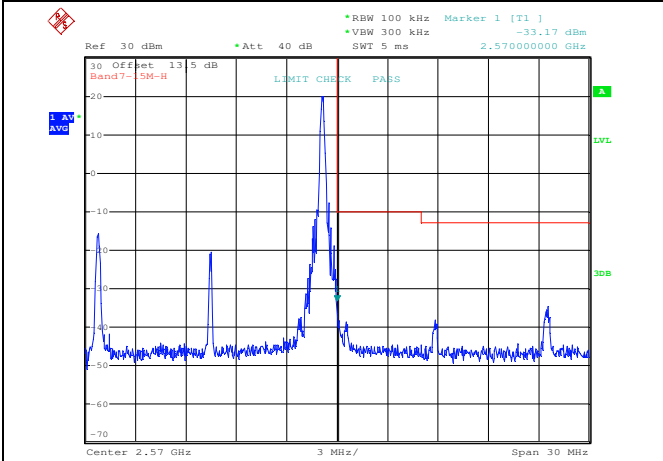

16QAM High channel-1 RB offset 0

QPSK High channel-1 RB offset max

16QAM High channel-1 RB offset max

QPSK High channel-50 RB offset 0

16QAM High channel-50 RB offset 0

LTE FDD Band 7, Nominal Bandwidth: 15MHz

QPSK Low channel-1 RB offset 0

16QAM Low channel-1 RB offset 0

QPSK Low channel-1 RB offset max

16QAM Low channel-1 RB offset max

QPSK Low channel-75 RB offset 0

16QAM Low channel-75 RB offset 0

QPSK High channel-1 RB offset 0

16QAM High channel-1 RB offset 0

QPSK High channel-1 RB offset max

16QAM High channel-1 RB offset max

QPSK High channel-75 RB offset 0

16QAM High channel-75 RB offset 0

LTE FDD Band 7, Nominal Bandwidth: 20MHz