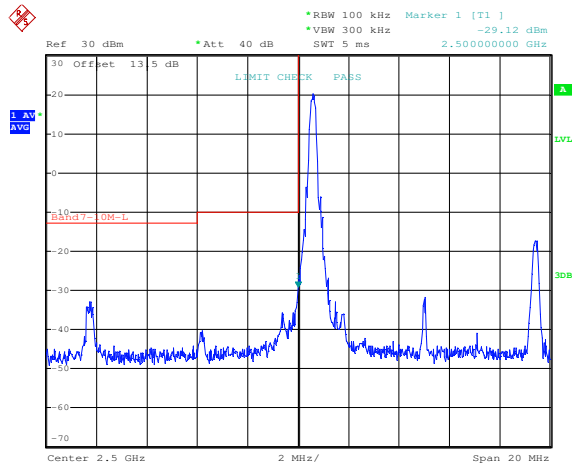

LTE FDD Band 7, Nominal Bandwidth: 5MHz

QPSK Low channel-1 RB offset 0

16QAM Low channel-1 RB offset 0

QPSK Low channel-1 RB offset max

16QAM Low channel-1 RB offset max

QPSK Low channel-25 RB offset 0

16QAM Low channel-25 RB offset 0

QPSK High channel-1 RB offset 0

16QAM High channel-1 RB offset 0

QPSK High channel-1 RB offset max

16QAM High channel-1 RB offset max

QPSK High channel-25 RB offset 0

16QAM High channel-25 RB offset 0

LTE FDD Band 7, Nominal Bandwidth: 10MHz

QPSK Low channel-1 RB offset 0

16QAM Low channel-1 RB offset 0

QPSK Low channel-1 RB offset max

16QAM Low channel-1 RB offset max

QPSK Low channel-50 RB offset 0

16QAM Low channel-50 RB offset 0

QPSK High channel-1 RB offset 0

16QAM High channel-1 RB offset 0

QPSK High channel-1 RB offset max

16QAM High channel-1 RB offset max

QPSK High channel-50 RB offset 0

16QAM High channel-50 RB offset 0

LTE FDD Band 7, Nominal Bandwidth: 15MHz