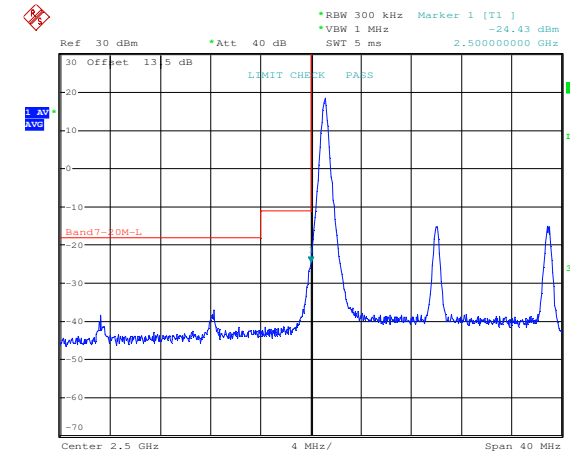

16QAM High channel-1 RB offset 0

QPSK High channel-1 RB offset max

16QAM High channel-1 RB offset max

QPSK High channel-75 RB offset 0

16QAM High channel-75 RB offset 0

LTE FDD Band 7, Nominal Bandwidth: 20MHz

QPSK Low channel-1 RB offset 0

16QAM Low channel-1 RB offset 0

QPSK Low channel-1 RB offset max

16QAM Low channel-1 RB offset max

QPSK Low channel-100 RB offset 0

16QAM Low channel-100 RB offset 0

QPSK High channel-1 RB offset 0

16QAM High channel-1 RB offset 0

QPSK High channel-1 RB offset max

16QAM High channel-1 RB offset max

QPSK High channel-100 RB offset 0

16QAM High channel-100 RB offset 0