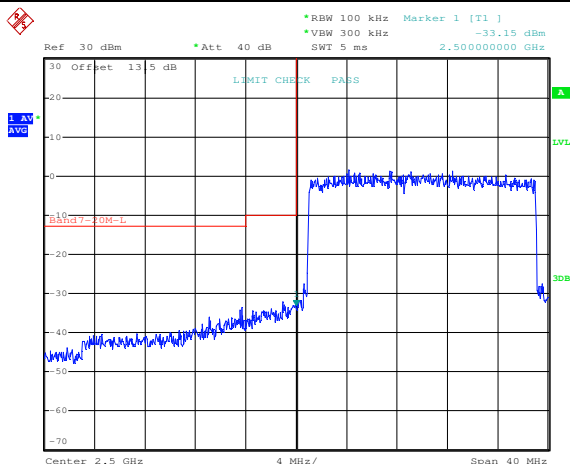

QPSK Low channel-1 RB offset 0

16QAM Low channel-1 RB offset 0

QPSK Low channel-1 RB offset max

16QAM Low channel-1 RB offset max

QPSK Low channel-100 RB offset 0

16QAM Low channel-100 RB offset 0

QPSK High channel-1 RB offset 0

16QAM High channel-1 RB offset 0

QPSK High channel-1 RB offset max

16QAM High channel-1 RB offset max

QPSK High channel-100 RB offset 0

16QAM High channel-100 RB offset 0