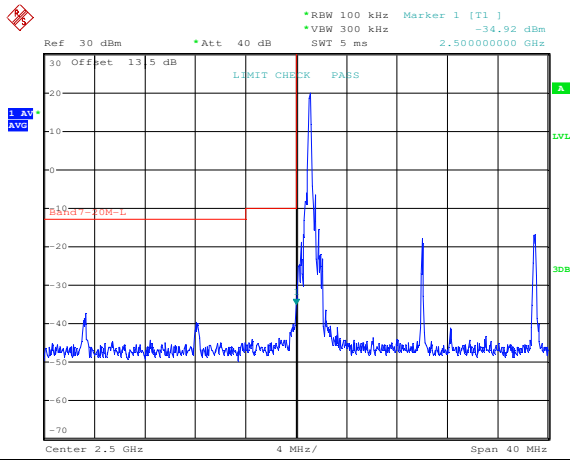

16QAM High channel-1 RB offset 0

QPSK High channel-1 RB offset max

16QAM High channel-1 RB offset max

QPSK High channel-75 RB offset 0

16QAM High channel-75 RB offset 0

LTE FDD Band 7, Nominal Bandwidth: 20MHz

QPSK Low channel-1 RB offset 0

16QAM Low channel-1 RB offset 0

QPSK Low channel-1 RB offset max

16QAM Low channel-1 RB offset max

QPSK Low channel-100 RB offset 0

16QAM Low channel-100 RB offset 0

QPSK High channel-1 RB offset 0