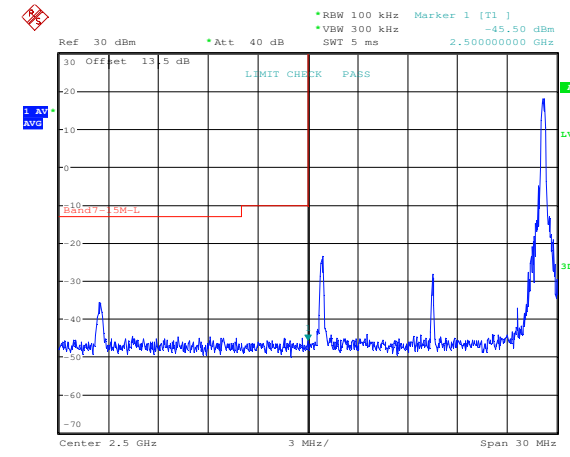

16QAM High channel-1 RB offset 0

QPSK High channel-1 RB offset max

16QAM High channel-1 RB offset max

QPSK High channel-50 RB offset 0

16QAM High channel-50 RB offset 0

LTE FDD Band 7, Nominal Bandwidth: 15MHz

QPSK Low channel-1 RB offset 0

16QAM Low channel-1 RB offset 0

QPSK Low channel-1 RB offset max

16QAM Low channel-1 RB offset max

QPSK Low channel-75 RB offset 0

16QAM Low channel-75 RB offset 0

QPSK High channel-1 RB offset 0

16QAM High channel-1 RB offset 0

QPSK High channel-1 RB offset max

16QAM High channel-1 RB offset max

QPSK High channel-75 RB offset 0

16QAM High channel-75 RB offset 0

LTE FDD Band 7, Nominal Bandwidth: 20MHz