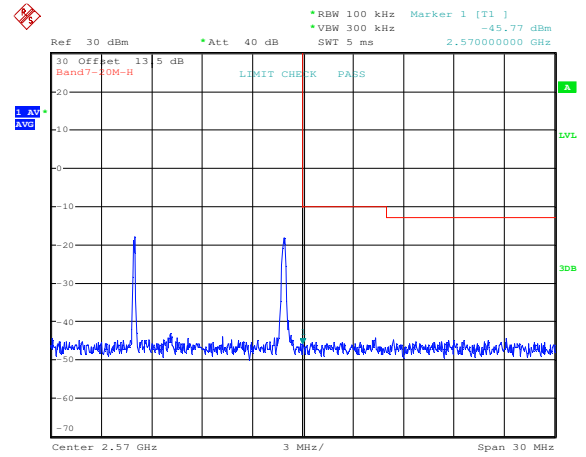

16QAM High channel-1 RB offset 0

QPSK High channel-1 RB offset max

16QAM High channel-1 RB offset max

QPSK High channel-75 RB offset 0

16QAM High channel-75 RB offset 0

LTE FDD Band 7, Nominal Bandwidth: 20MHz

QPSK Low channel-1 RB offset 0

16QAM Low channel-1 RB offset 0

QPSK Low channel-1 RB offset max

16QAM Low channel-1 RB offset max

QPSK Low channel-100 RB offset 0

16QAM Low channel-100 RB offset 0

QPSK High channel-1 RB offset 0

16QAM High channel-1 RB offset 0

QPSK High channel-1 RB offset max

16QAM High channel-1 RB offset max

QPSK High channel-100 RB offset 0

16QAM High channel-100 RB offset 0