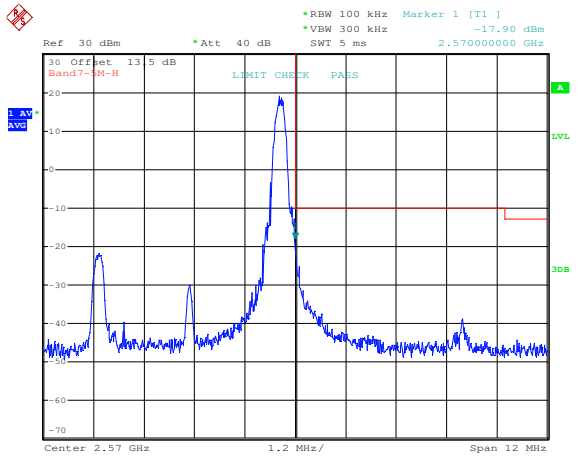

QPSK High channel-1 RB offset 0

16QAM High channel-1 RB offset 0

QPSK High channel-1 RB offset max

16QAM High channel-1 RB offset max

QPSK High channel-25 RB offset 0

16QAM High channel-25 RB offset 0

LTE FDD Band 7, Nominal Bandwidth: 10MHz

QPSK Low channel-1 RB offset 0

16QAM Low channel-1 RB offset 0

QPSK Low channel-1 RB offset max

16QAM Low channel-1 RB offset max

QPSK Low channel-50 RB offset 0

16QAM Low channel-50 RB offset 0

QPSK High channel-1 RB offset 0

16QAM High channel-1 RB offset 0

QPSK High channel-1 RB offset max

16QAM High channel-1 RB offset max

QPSK High channel-50 RB offset 0

16QAM High channel-50 RB offset 0

LTE FDD Band 7, Nominal Bandwidth: 15MHz