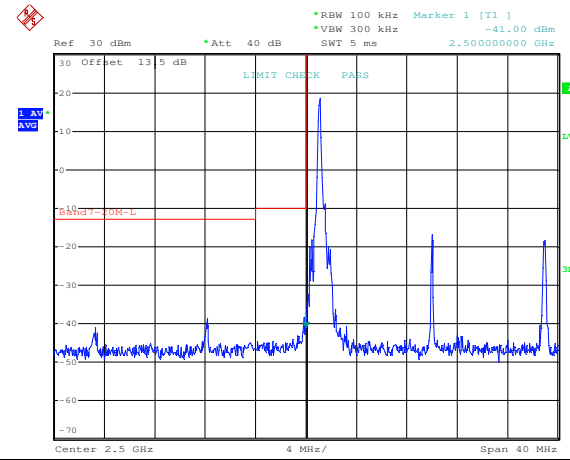

16QAM High channel-1 RB offset 0

QPSK High channel-1 RB offset max

16QAM High channel-1 RB offset max

QPSK High channel-75 RB offset 0

16QAM High channel-75 RB offset 0

LTE FDD Band 7, Nominal Bandwidth: 20MHz

QPSK Low channel-1 RB offset 0

16QAM Low channel-1 RB offset 0

QPSK Low channel-1 RB offset max

16QAM Low channel-1 RB offset max

QPSK Low channel-100 RB offset 0

16QAM Low channel-100 RB offset 0

QPSK High channel-1 RB offset 0