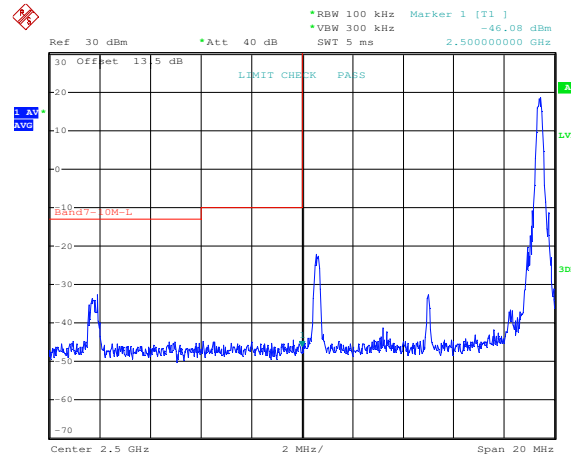

QPSK High channel-1 RB offset 0

16QAM High channel-1 RB offset 0

QPSK High channel-1 RB offset max

16QAM High channel-1 RB offset max

QPSK High channel-25 RB offset 0

16QAM High channel-25 RB offset 0

LTE FDD Band 7, Nominal Bandwidth: 10MHz

QPSK Low channel-1 RB offset 0

16QAM Low channel-1 RB offset 0

QPSK Low channel-1 RB offset max

16QAM Low channel-1 RB offset max

QPSK Low channel-50 RB offset 0

16QAM Low channel-50 RB offset 0

QPSK High channel-1 RB offset 0

16QAM High channel-1 RB offset 0

QPSK High channel-1 RB offset max

16QAM High channel-1 RB offset max

QPSK High channel-50 RB offset 0

16QAM High channel-50 RB offset 0

LTE FDD Band 7, Nominal Bandwidth: 15MHz