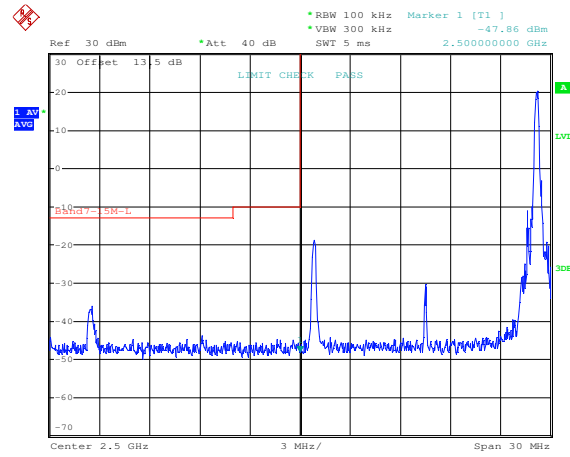

16QAM High channel-1 RB offset 0

QPSK High channel-1 RB offset max

16QAM High channel-1 RB offset max

QPSK High channel-50 RB offset 0

16QAM High channel-50 RB offset 0

LTE FDD Band 7, Nominal Bandwidth: 15MHz

QPSK Low channel-1 RB offset 0

16QAM Low channel-1 RB offset 0

QPSK Low channel-1 RB offset max

16QAM Low channel-1 RB offset max

QPSK Low channel-75 RB offset 0

16QAM Low channel-75 RB offset 0

QPSK High channel-1 RB offset 0

16QAM High channel-1 RB offset 0

QPSK High channel-1 RB offset max

16QAM High channel-1 RB offset max

QPSK High channel-75 RB offset 0

16QAM High channel-75 RB offset 0

LTE FDD Band 7, Nominal Bandwidth: 20MHz