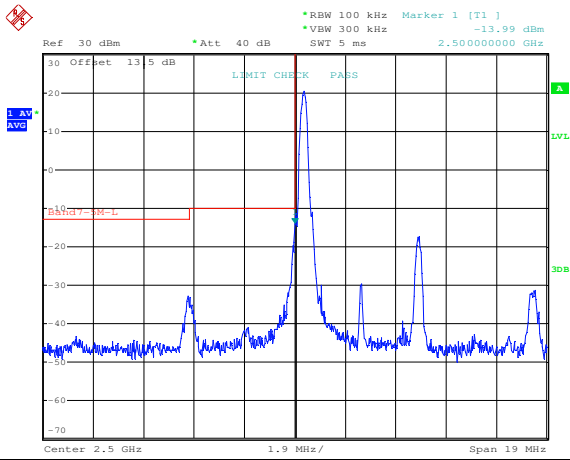

LTE FDD Band 7, Nominal Bandwidth: 5MHz

QPSK Low channel-1 RB offset 0

16QAM Low channel-1 RB offset 0

QPSK Low channel-1 RB offset max

16QAM Low channel-1 RB offset max

QPSK Low channel-25 RB offset 0

16QAM Low channel-25 RB offset 0

QPSK High channel-1 RB offset 0

16QAM High channel-1 RB offset 0

QPSK High channel-1 RB offset max

16QAM High channel-1 RB offset max

QPSK High channel-25 RB offset 0

16QAM High channel-25 RB offset 0

LTE FDD Band 7, Nominal Bandwidth: 10MHz

16QAM High channel-1 RB offset 0

QPSK High channel-1 RB offset max

16QAM High channel-1 RB offset max

QPSK High channel-50 RB offset 0

16QAM High channel-50 RB offset 0

LTE FDD Band 7, Nominal Bandwidth: 15MHz