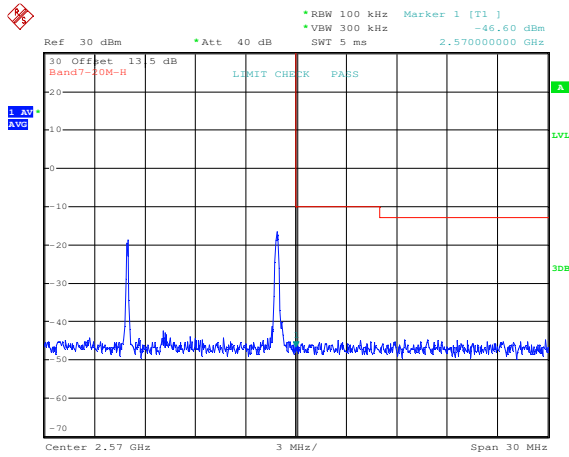

16QAM High channel-1 RB offset 0

QPSK High channel-1 RB offset max

16QAM High channel-1 RB offset max

QPSK High channel-75 RB offset 0

16QAM High channel-75 RB offset 0

LTE FDD Band 7, Nominal Bandwidth: 20MHz

QPSK Low channel-1 RB offset 0

16QAM Low channel-1 RB offset 0

QPSK Low channel-1 RB offset max

16QAM Low channel-1 RB offset max

QPSK Low channel-100 RB offset 0

16QAM Low channel-100 RB offset 0

QPSK High channel-1 RB offset 0

16QAM High channel-1 RB offset 0

QPSK High channel-1 RB offset max

16QAM High channel-1 RB offset max

QPSK High channel-100 RB offset 0

16QAM High channel-100 RB offset 0