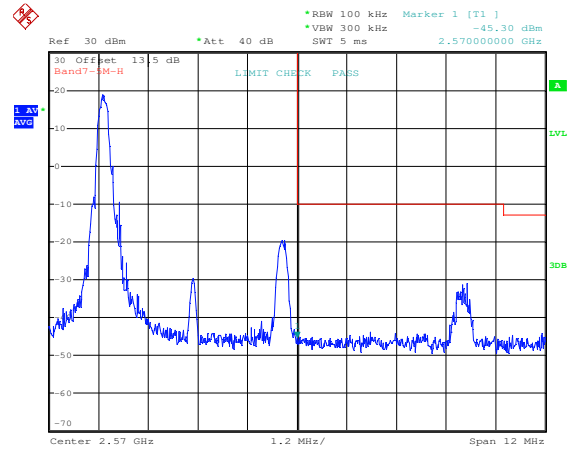

LTE FDD Band 7, Nominal Bandwidth: 5MHz

QPSK Low channel-1 RB offset 0

16QAM Low channel-1 RB offset 0

QPSK Low channel-1 RB offset max

16QAM Low channel-1 RB offset max

QPSK Low channel-25 RB offset 0

16QAM Low channel-25 RB offset 0

QPSK High channel-1 RB offset 0

16QAM High channel-1 RB offset 0

QPSK High channel-1 RB offset max

16QAM High channel-1 RB offset max

QPSK High channel-25 RB offset 0

16QAM High channel-25 RB offset 0

LTE FDD Band 7, Nominal Bandwidth: 10MHz

16QAM High channel-1 RB offset 0

QPSK High channel-1 RB offset max

16QAM High channel-1 RB offset max

QPSK High channel-50 RB offset 0

16QAM High channel-50 RB offset 0

LTE FDD Band 7, Nominal Bandwidth: 15MHz