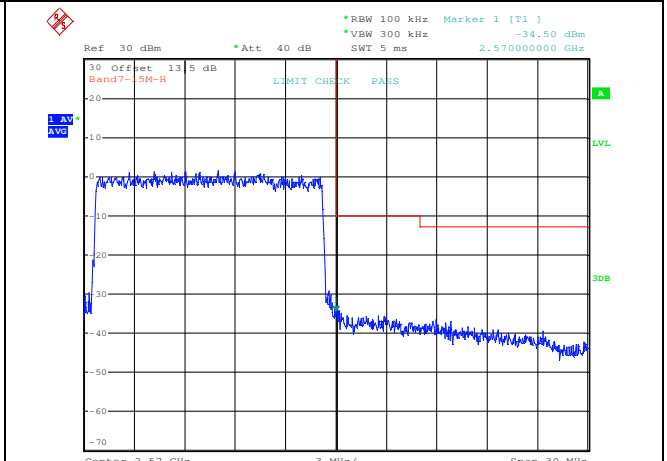

16QAM High channel-1 RB offset 0

QPSK High channel-1 RB offset max

16QAM High channel-1 RB offset max

QPSK High channel-75 RB offset 0

16QAM High channel-75 RB offset 0

LTE FDD Band 7, Nominal Bandwidth: 20MHz

QPSK Low channel-1 RB offset 0

16QAM Low channel-1 RB offset 0

QPSK Low channel-1 RB offset max

16QAM Low channel-1 RB offset max

QPSK Low channel-100 RB offset 0

16QAM Low channel-100 RB offset 0

QPSK High channel-1 RB offset 0