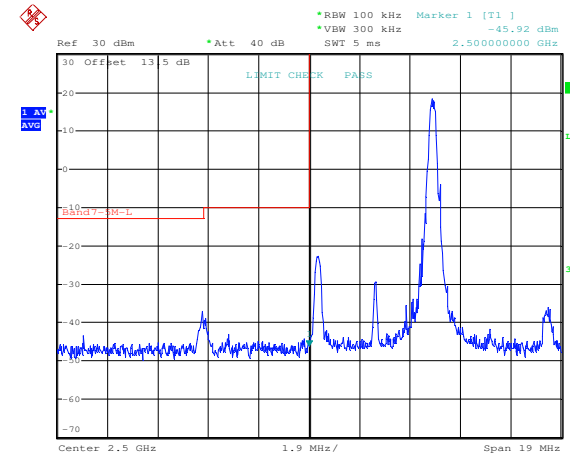

LTE FDD Band 7, Nominal Bandwidth: 5MHz

QPSK Low channel-1 RB offset 0

16QAM Low channel-1 RB offset 0

QPSK Low channel-1 RB offset max

16QAM Low channel-1 RB offset max

QPSK Low channel-25 RB offset 0

16QAM Low channel-25 RB offset 0

QPSK High channel-1 RB offset 0

16QAM High channel-1 RB offset 0

QPSK High channel-1 RB offset max

16QAM High channel-1 RB offset max

QPSK High channel-25 RB offset 0

16QAM High channel-25 RB offset 0

LTE FDD Band 7, Nominal Bandwidth: 10MHz

16QAM High channel-1 RB offset 0

QPSK High channel-1 RB offset max

16QAM High channel-1 RB offset max

QPSK High channel-50 RB offset 0

16QAM High channel-50 RB offset 0

LTE FDD Band 7, Nominal Bandwidth: 15MHz