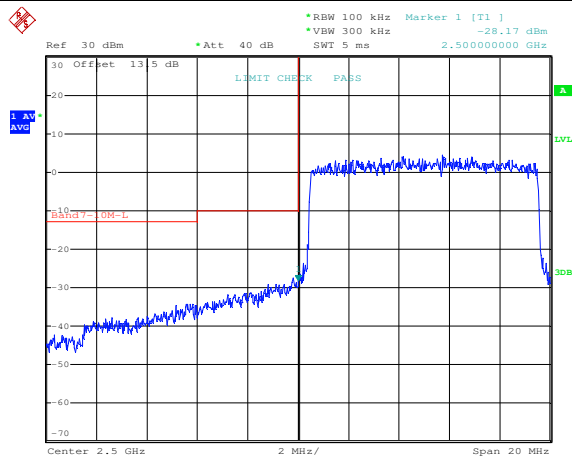

QPSK High channel-1 RB offset 0

16QAM High channel-1 RB offset 0

QPSK High channel-1 RB offset max

16QAM High channel-1 RB offset max

QPSK High channel-25 RB offset 0

16QAM High channel-25 RB offset 0

LTE FDD Band 7, Nominal Bandwidth: 10MHz

QPSK Low channel-1 RB offset 0

16QAM Low channel-1 RB offset 0

QPSK Low channel-1 RB offset max

16QAM Low channel-1 RB offset max

QPSK Low channel-50 RB offset 0

16QAM Low channel-50 RB offset 0

QPSK High channel-1 RB offset 0

16QAM High channel-1 RB offset 0

QPSK High channel-1 RB offset max

16QAM High channel-1 RB offset max

QPSK High channel-50 RB offset 0

16QAM High channel-50 RB offset 0

LTE FDD Band 7, Nominal Bandwidth: 15MHz