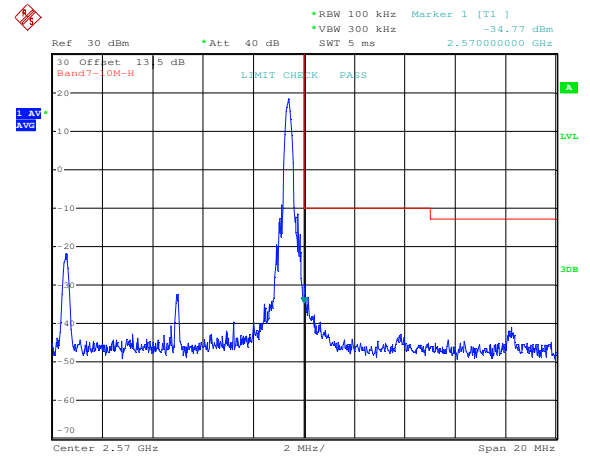

QPSK High channel-1 RB offset 0

16QAM High channel-1 RB offset 0

QPSK High channel-1 RB offset max

16QAM High channel-1 RB offset max

QPSK High channel-25 RB offset 0

16QAM High channel-25 RB offset 0

LTE FDD Band 7, Nominal Bandwidth: 10MHz

QPSK Low channel-1 RB offset 0

16QAM Low channel-1 RB offset 0

QPSK Low channel-1 RB offset max

16QAM Low channel-1 RB offset max

QPSK Low channel-50 RB offset 0

16QAM Low channel-50 RB offset 0

QPSK High channel-1 RB offset 0

16QAM High channel-1 RB offset 0

QPSK High channel-1 RB offset max

16QAM High channel-1 RB offset max

QPSK High channel-50 RB offset 0

16QAM High channel-50 RB offset 0

LTE FDD Band 7, Nominal Bandwidth: 15MHz