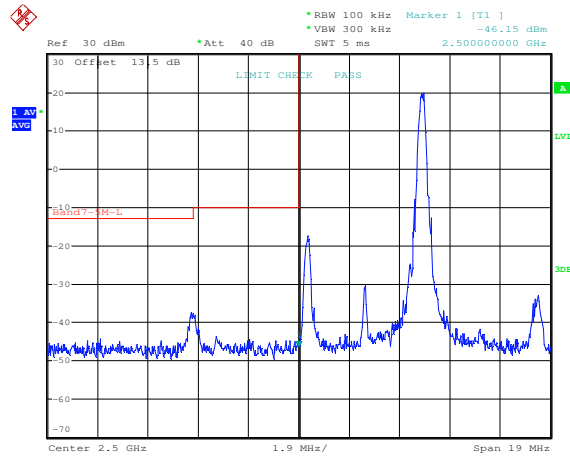

LTE FDD Band 7, Nominal Bandwidth: 5MHz

QPSK Low channel-1 RB offset 0

16QAM Low channel-1 RB offset 0

QPSK Low channel-1 RB offset max

16QAM Low channel-1 RB offset max

QPSK Low channel-25 RB offset 0

16QAM Low channel-25 RB offset 0

QPSK High channel-1 RB offset 0

16QAM High channel-1 RB offset 0

QPSK High channel-1 RB offset max

16QAM High channel-1 RB offset max

QPSK High channel-25 RB offset 0

16QAM High channel-25 RB offset 0

LTE FDD Band 7, Nominal Bandwidth: 10MHz

16QAM High channel-1 RB offset 0

QPSK High channel-1 RB offset max

16QAM High channel-1 RB offset max

QPSK High channel-50 RB offset 0

16QAM High channel-50 RB offset 0

LTE FDD Band 7, Nominal Bandwidth: 15MHz