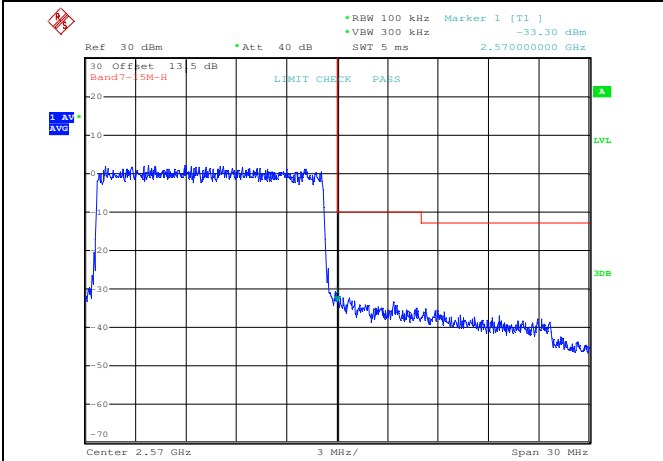

16QAM High channel-1 RB offset 0

QPSK High channel-1 RB offset max

16QAM High channel-1 RB offset max

QPSK High channel-75 RB offset 0

16QAM High channel-75 RB offset 0

LTE FDD Band 7, Nominal Bandwidth: 20MHz

QPSK Low channel-1 RB offset 0

16QAM Low channel-1 RB offset 0

QPSK Low channel-1 RB offset max

16QAM Low channel-1 RB offset max

QPSK Low channel-100 RB offset 0

16QAM Low channel-100 RB offset 0

QPSK High channel-1 RB offset 0