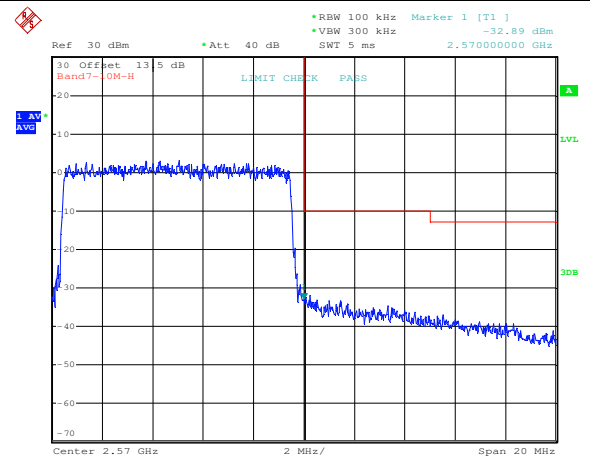

16QAM High channel-1 RB offset 0

QPSK High channel-1 RB offset max

16QAM High channel-1 RB offset max

QPSK High channel-50 RB offset 0

16QAM High channel-50 RB offset 0

LTE FDD Band 7, Nominal Bandwidth: 15MHz

QPSK Low channel-1 RB offset 0

16QAM Low channel-1 RB offset 0

QPSK Low channel-1 RB offset max

16QAM Low channel-1 RB offset max

QPSK Low channel-75 RB offset 0

16QAM Low channel-75 RB offset 0

QPSK High channel-1 RB offset 0

16QAM High channel-1 RB offset 0

QPSK High channel-1 RB offset max

16QAM High channel-1 RB offset max

QPSK High channel-75 RB offset 0

16QAM High channel-75 RB offset 0

LTE FDD Band 7, Nominal Bandwidth: 20MHz