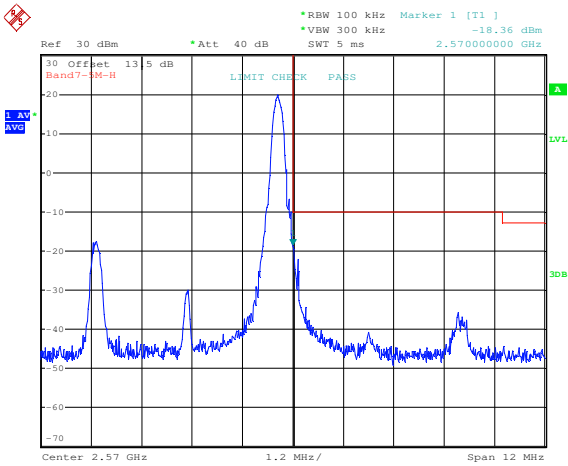

LTE FDD Band 7, Nominal Bandwidth: 5MHz

QPSK Low channel-1 RB offset 0

16QAM Low channel-1 RB offset 0

QPSK Low channel-1 RB offset max

16QAM Low channel-1 RB offset max

QPSK Low channel-25 RB offset 0

16QAM Low channel-25 RB offset 0

QPSK High channel-1 RB offset 0

16QAM High channel-1 RB offset 0

QPSK High channel-1 RB offset max

16QAM High channel-1 RB offset max

QPSK High channel-25 RB offset 0

16QAM High channel-25 RB offset 0

LTE FDD Band 7, Nominal Bandwidth: 10MHz