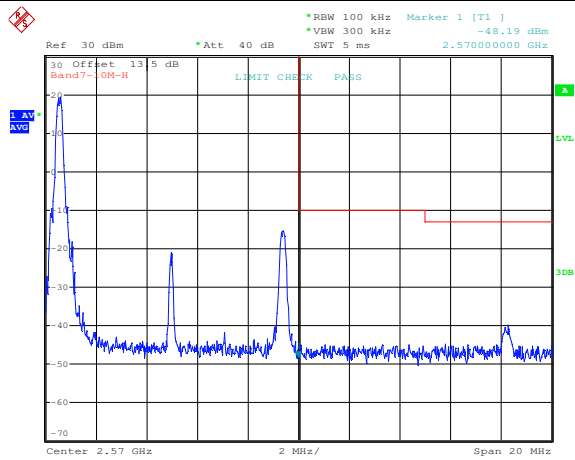

QPSK High channel-1 RB offset 0

16QAM High channel-1 RB offset 0

QPSK High channel-1 RB offset max

16QAM High channel-1 RB offset max

QPSK High channel-25 RB offset 0

16QAM High channel-25 RB offset 0

LTE FDD Band 7, Nominal Bandwidth: 10MHz

QPSK Low channel-1 RB offset 0

16QAM Low channel-1 RB offset 0

QPSK Low channel-1 RB offset max

16QAM Low channel-1 RB offset max

QPSK Low channel-50 RB offset 0

16QAM Low channel-50 RB offset 0

QPSK High channel-1 RB offset 0

16QAM High channel-1 RB offset 0

QPSK High channel-1 RB offset max

16QAM High channel-1 RB offset max

QPSK High channel-50 RB offset 0

16QAM High channel-50 RB offset 0

LTE FDD Band 7, Nominal Bandwidth: 15MHz