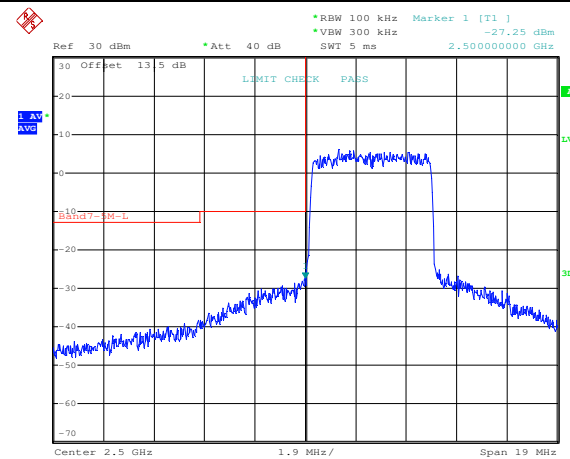

LTE FDD Band 7, Nominal Bandwidth: 5MHz

QPSK Low channel-1 RB offset 0

16QAM Low channel-1 RB offset 0

QPSK Low channel-1 RB offset max

16QAM Low channel-1 RB offset max

QPSK Low channel-25 RB offset 0

16QAM Low channel-25 RB offset 0

QPSK High channel-1 RB offset 0

16QAM High channel-1 RB offset 0

QPSK High channel-1 RB offset max

16QAM High channel-1 RB offset max

QPSK High channel-25 RB offset 0

16QAM High channel-25 RB offset 0

LTE FDD Band 7, Nominal Bandwidth: 10MHz

16QAM High channel-1 RB offset 0

QPSK High channel-1 RB offset max

16QAM High channel-1 RB offset max

QPSK High channel-50 RB offset 0

16QAM High channel-50 RB offset 0

LTE FDD Band 7, Nominal Bandwidth: 15MHz