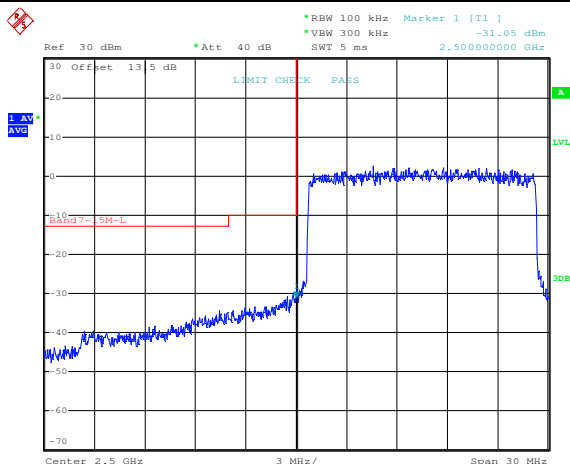

16QAM High channel-1 RB offset 0

QPSK High channel-1 RB offset max

16QAM High channel-1 RB offset max

QPSK High channel-50 RB offset 0

16QAM High channel-50 RB offset 0

LTE FDD Band 7, Nominal Bandwidth: 15MHz

QPSK Low channel-1 RB offset 0

16QAM Low channel-1 RB offset 0

QPSK Low channel-1 RB offset max

16QAM Low channel-1 RB offset max

QPSK Low channel-75 RB offset 0

16QAM Low channel-75 RB offset 0

QPSK High channel-1 RB offset 0

16QAM High channel-1 RB offset 0

QPSK High channel-1 RB offset max

16QAM High channel-1 RB offset max

QPSK High channel-75 RB offset 0

16QAM High channel-75 RB offset 0

LTE FDD Band 7, Nominal Bandwidth: 20MHz