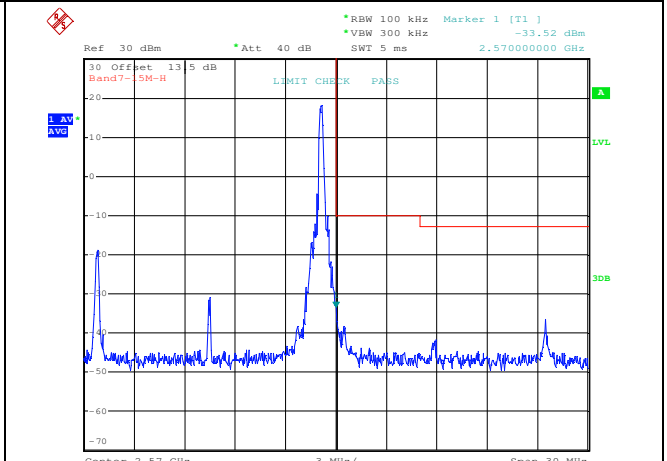

16QAM High channel-1 RB offset 0

QPSK High channel-1 RB offset max

16QAM High channel-1 RB offset max

QPSK High channel-50 RB offset 0

16QAM High channel-50 RB offset 0

LTE FDD Band 7, Nominal Bandwidth: 15MHz

QPSK Low channel-1 RB offset 0

16QAM Low channel-1 RB offset 0

QPSK Low channel-1 RB offset max

16QAM Low channel-1 RB offset max

QPSK Low channel-75 RB offset 0

16QAM Low channel-75 RB offset 0

QPSK High channel-1 RB offset 0

16QAM High channel-1 RB offset 0

QPSK High channel-1 RB offset max

16QAM High channel-1 RB offset max

QPSK High channel-75 RB offset 0

16QAM High channel-75 RB offset 0

LTE FDD Band 7, Nominal Bandwidth: 20MHz