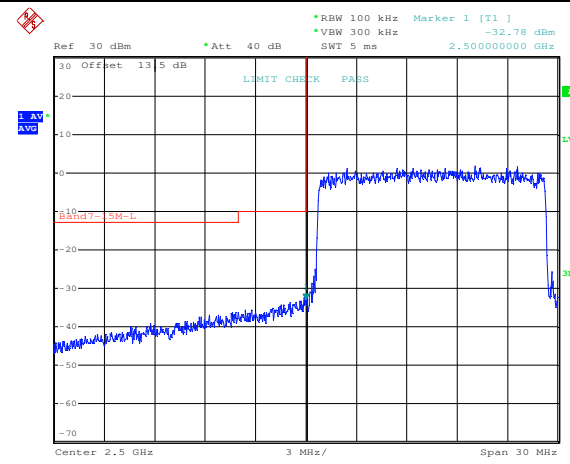

16QAM High channel-1 RB offset 0

QPSK High channel-1 RB offset max

16QAM High channel-1 RB offset max

QPSK High channel-50 RB offset 0

16QAM High channel-50 RB offset 0

LTE FDD Band 7, Nominal Bandwidth: 15MHz

QPSK Low channel-1 RB offset 0

16QAM Low channel-1 RB offset 0

QPSK Low channel-1 RB offset max

16QAM Low channel-1 RB offset max

QPSK Low channel-75 RB offset 0

16QAM Low channel-75 RB offset 0

QPSK High channel-1 RB offset 0

16QAM High channel-1 RB offset 0

QPSK High channel-1 RB offset max

16QAM High channel-1 RB offset max

QPSK High channel-75 RB offset 0

16QAM High channel-75 RB offset 0

LTE FDD Band 7, Nominal Bandwidth: 20MHz