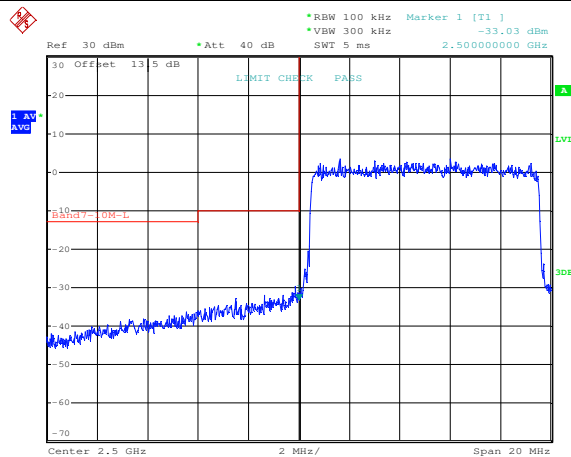

QPSK High channel-1 RB offset 0

16QAM High channel-1 RB offset 0

QPSK High channel-1 RB offset max

16QAM High channel-1 RB offset max

QPSK High channel-25 RB offset 0

16QAM High channel-25 RB offset 0

LTE FDD Band 7, Nominal Bandwidth: 10MHz

QPSK Low channel-1 RB offset 0

16QAM Low channel-1 RB offset 0

QPSK Low channel-1 RB offset max

16QAM Low channel-1 RB offset max

QPSK Low channel-50 RB offset 0

16QAM Low channel-50 RB offset 0

QPSK High channel-1 RB offset 0

16QAM High channel-1 RB offset 0

QPSK High channel-1 RB offset max

16QAM High channel-1 RB offset max

QPSK High channel-50 RB offset 0

16QAM High channel-50 RB offset 0

LTE FDD Band 7, Nominal Bandwidth: 15MHz