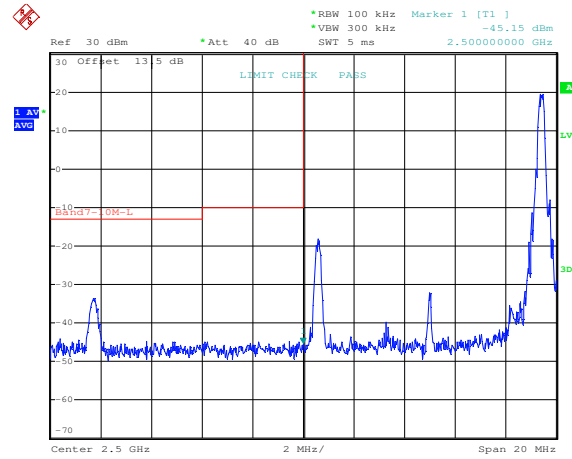

LTE FDD Band 7, Nominal Bandwidth: 5MHz

QPSK Low channel-1 RB offset 0

16QAM Low channel-1 RB offset 0

QPSK Low channel-1 RB offset max

16QAM Low channel-1 RB offset max

QPSK Low channel-25 RB offset 0

16QAM Low channel-25 RB offset 0

QPSK High channel-1 RB offset 0

16QAM High channel-1 RB offset 0

QPSK High channel-1 RB offset max

16QAM High channel-1 RB offset max

QPSK High channel-25 RB offset 0

16QAM High channel-25 RB offset 0

LTE FDD Band 7, Nominal Bandwidth: 10MHz

QPSK Low channel-1 RB offset 0

16QAM Low channel-1 RB offset 0

QPSK Low channel-1 RB offset max

16QAM Low channel-1 RB offset max

QPSK Low channel-50 RB offset 0

16QAM Low channel-50 RB offset 0

QPSK High channel-1 RB offset 0

16QAM High channel-1 RB offset 0

QPSK High channel-1 RB offset max

16QAM High channel-1 RB offset max

QPSK High channel-50 RB offset 0

16QAM High channel-50 RB offset 0

LTE FDD Band 7, Nominal Bandwidth: 15MHz