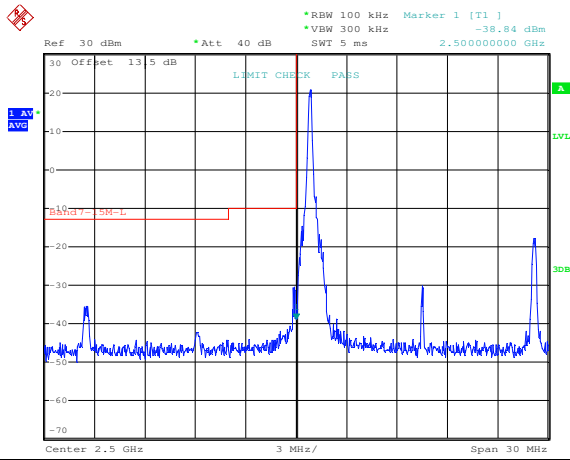

LTE FDD Band 7, Nominal Bandwidth: 15MHz

QPSK Low channel-1 RB offset 0