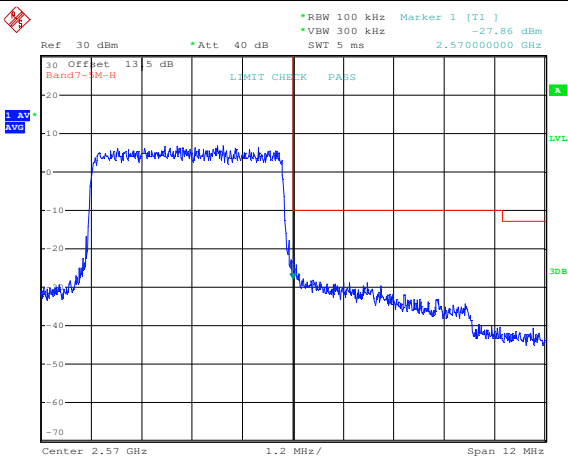

LTE FDD Band 7, Nominal Bandwidth: 5MHz

QPSK Low channel-1 RB offset 0

16QAM Low channel-1 RB offset 0

QPSK Low channel-1 RB offset max

16QAM Low channel-1 RB offset max

QPSK Low channel-25 RB offset 0

16QAM Low channel-25 RB offset 0

QPSK High channel-1 RB offset 0

16QAM High channel-1 RB offset 0

QPSK High channel-1 RB offset max

16QAM High channel-1 RB offset max

QPSK High channel-25 RB offset 0

16QAM High channel-25 RB offset 0

LTE FDD Band 7, Nominal Bandwidth: 10MHz

QPSK Low channel-1 RB offset 0

16QAM Low channel-1 RB offset 0

QPSK Low channel-1 RB offset max

16QAM Low channel-1 RB offset max

QPSK Low channel-50 RB offset 0

16QAM Low channel-50 RB offset 0

QPSK High channel-1 RB offset 0

16QAM High channel-1 RB offset 0

QPSK High channel-1 RB offset max

16QAM High channel-1 RB offset max

QPSK High channel-50 RB offset 0

16QAM High channel-50 RB offset 0

LTE FDD Band 7, Nominal Bandwidth: 15MHz