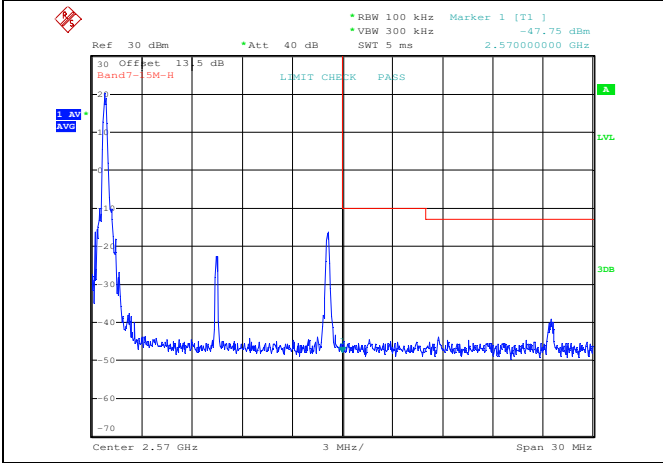

16QAM High channel-1 RB offset 0

QPSK High channel-1 RB offset max

16QAM High channel-1 RB offset max

QPSK High channel-50 RB offset 0

16QAM High channel-50 RB offset 0

LTE FDD Band 7, Nominal Bandwidth: 15MHz

QPSK Low channel-1 RB offset 0

16QAM Low channel-1 RB offset 0

QPSK Low channel-1 RB offset max

16QAM Low channel-1 RB offset max

QPSK Low channel-75 RB offset 0

16QAM Low channel-75 RB offset 0

QPSK High channel-1 RB offset 0

16QAM High channel-1 RB offset 0

QPSK High channel-1 RB offset max

16QAM High channel-1 RB offset max

QPSK High channel-75 RB offset 0

16QAM High channel-75 RB offset 0

LTE FDD Band 7, Nominal Bandwidth: 20MHz