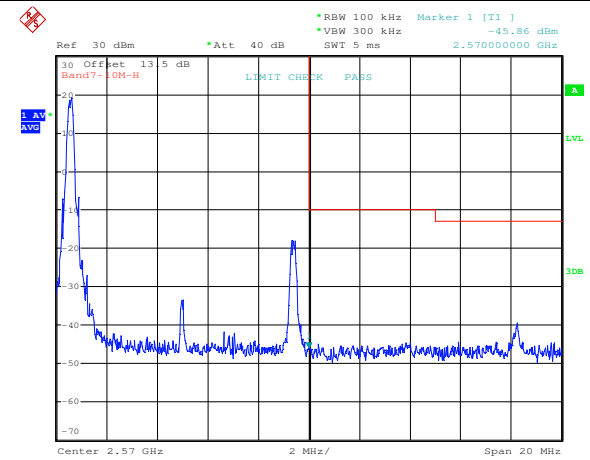

QPSK High channel-1 RB offset 0

16QAM High channel-1 RB offset 0

QPSK High channel-1 RB offset max

16QAM High channel-1 RB offset max

QPSK High channel-25 RB offset 0

16QAM High channel-25 RB offset 0

LTE FDD Band 7, Nominal Bandwidth: 10MHz

QPSK Low channel-1 RB offset 0

16QAM Low channel-1 RB offset 0

QPSK Low channel-1 RB offset max

16QAM Low channel-1 RB offset max

QPSK Low channel-50 RB offset 0

16QAM Low channel-50 RB offset 0

QPSK High channel-1 RB offset 0

16QAM High channel-1 RB offset 0

QPSK High channel-1 RB offset max

16QAM High channel-1 RB offset max

QPSK High channel-50 RB offset 0

16QAM High channel-50 RB offset 0

LTE FDD Band 7, Nominal Bandwidth: 15MHz