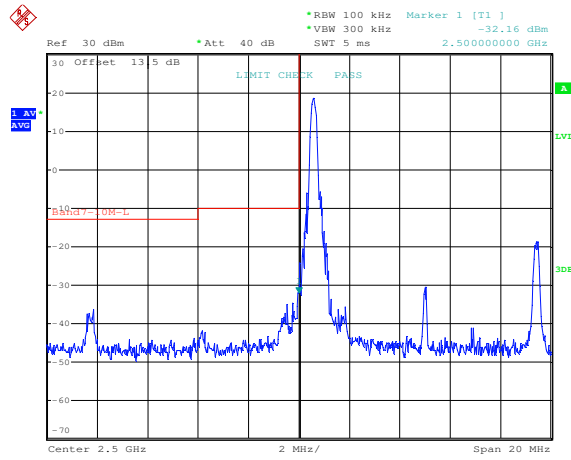

LTE FDD Band 7, Nominal Bandwidth: 5MHz

QPSK Low channel-1 RB offset 0

16QAM Low channel-1 RB offset 0

QPSK Low channel-1 RB offset max

16QAM Low channel-1 RB offset max

QPSK Low channel-25 RB offset 0

16QAM Low channel-25 RB offset 0

QPSK High channel-1 RB offset 0

16QAM High channel-1 RB offset 0

QPSK High channel-1 RB offset max

16QAM High channel-1 RB offset max

QPSK High channel-25 RB offset 0

16QAM High channel-25 RB offset 0

LTE FDD Band 7, Nominal Bandwidth: 10MHz

QPSK Low channel-1 RB offset 0

16QAM Low channel-1 RB offset 0

QPSK Low channel-1 RB offset max

16QAM Low channel-1 RB offset max

QPSK Low channel-50 RB offset 0

16QAM Low channel-50 RB offset 0

QPSK High channel-1 RB offset 0

16QAM High channel-1 RB offset 0

QPSK High channel-1 RB offset max

16QAM High channel-1 RB offset max

QPSK High channel-50 RB offset 0

16QAM High channel-50 RB offset 0

LTE FDD Band 7, Nominal Bandwidth: 15MHz