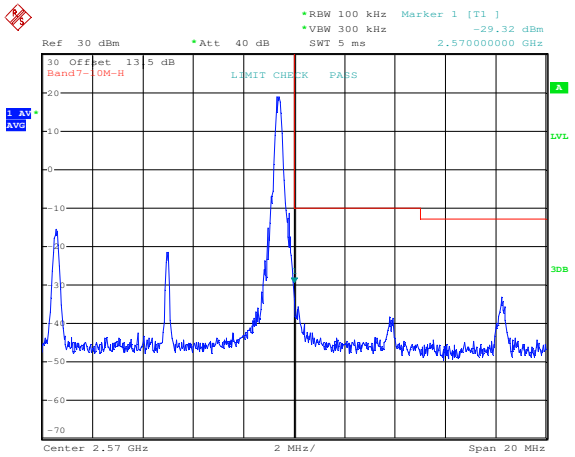

QPSK High channel-1 RB offset 0

16QAM High channel-1 RB offset 0

QPSK High channel-1 RB offset max

16QAM High channel-1 RB offset max

QPSK High channel-25 RB offset 0

16QAM High channel-25 RB offset 0

LTE FDD Band 7, Nominal Bandwidth: 10MHz

QPSK Low channel-1 RB offset 0

16QAM Low channel-1 RB offset 0

QPSK Low channel-1 RB offset max

16QAM Low channel-1 RB offset max

QPSK Low channel-50 RB offset 0

16QAM Low channel-50 RB offset 0

QPSK High channel-1 RB offset 0

16QAM High channel-1 RB offset 0

QPSK High channel-1 RB offset max

16QAM High channel-1 RB offset max

QPSK High channel-50 RB offset 0

16QAM High channel-50 RB offset 0

LTE FDD Band 7, Nominal Bandwidth: 15MHz