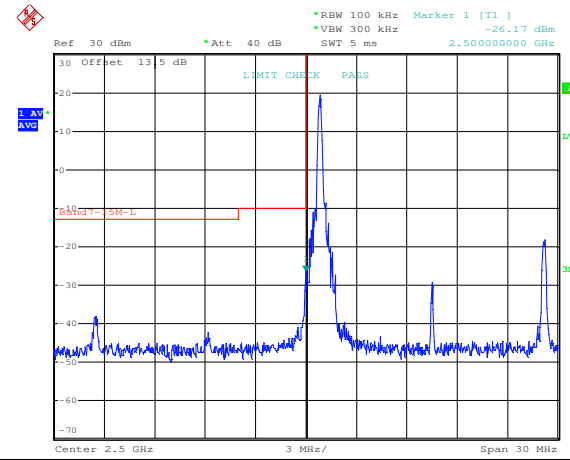

16QAM High channel-1 RB offset 0

QPSK High channel-1 RB offset max

16QAM High channel-1 RB offset max

QPSK High channel-50 RB offset 0

16QAM High channel-50 RB offset 0

LTE FDD Band 7, Nominal Bandwidth: 15MHz

QPSK Low channel-1 RB offset 0

16QAM Low channel-1 RB offset 0

QPSK Low channel-1 RB offset max

16QAM Low channel-1 RB offset max

QPSK Low channel-75 RB offset 0

16QAM Low channel-75 RB offset 0

QPSK High channel-1 RB offset 0

16QAM High channel-1 RB offset 0

QPSK High channel-1 RB offset max

16QAM High channel-1 RB offset max

QPSK High channel-75 RB offset 0

16QAM High channel-75 RB offset 0

LTE FDD Band 7, Nominal Bandwidth: 20MHz