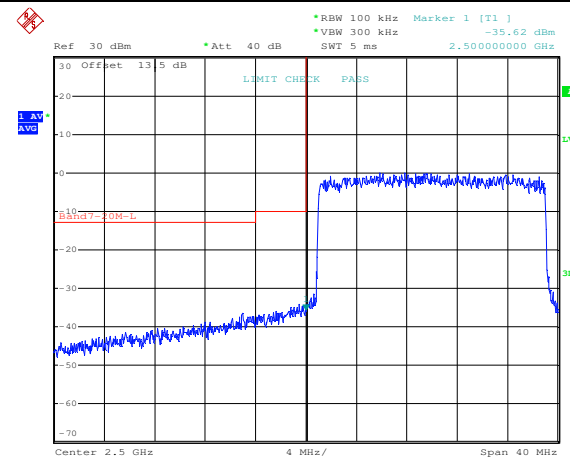

QPSK Low channel-1 RB offset 0

16QAM Low channel-1 RB offset 0

QPSK Low channel-1 RB offset max

16QAM Low channel-1 RB offset max

QPSK Low channel-100 RB offset 0

16QAM Low channel-100 RB offset 0

QPSK High channel-1 RB offset 0

16QAM High channel-1 RB offset 0

QPSK High channel-1 RB offset max

16QAM High channel-1 RB offset max

QPSK High channel-100 RB offset 0

16QAM High channel-100 RB offset 0