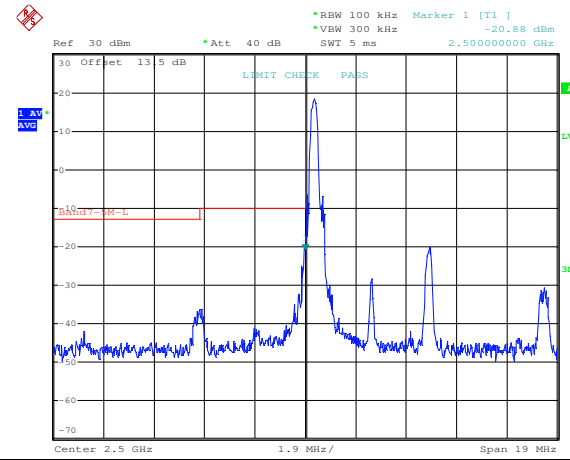

LTE FDD Band 7, Nominal Bandwidth: 5MHz

QPSK Low channel-1 RB offset 0

16QAM Low channel-1 RB offset 0

QPSK Low channel-1 RB offset max

16QAM Low channel-1 RB offset max

QPSK Low channel-25 RB offset 0

16QAM Low channel-25 RB offset 0

QPSK High channel-1 RB offset 0

16QAM High channel-1 RB offset 0

QPSK High channel-1 RB offset max

16QAM High channel-1 RB offset max

QPSK High channel-25 RB offset 0

16QAM High channel-25 RB offset 0

LTE FDD Band 7, Nominal Bandwidth: 10MHz

16QAM High channel-1 RB offset 0

QPSK High channel-1 RB offset max

16QAM High channel-1 RB offset max

QPSK High channel-50 RB offset 0

16QAM High channel-50 RB offset 0

LTE FDD Band 7, Nominal Bandwidth: 15MHz