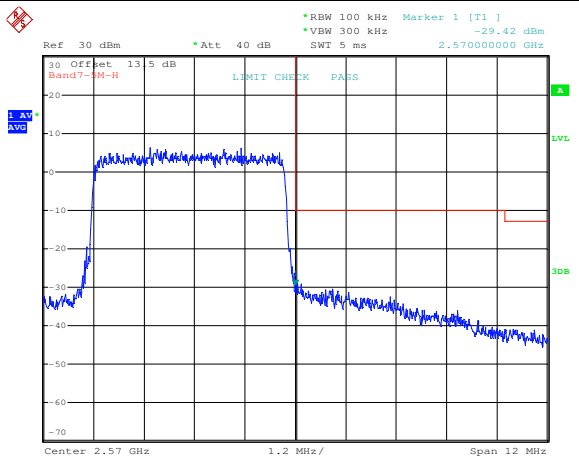

QPSK High channel-1 RB offset 0

16QAM High channel-1 RB offset 0

QPSK High channel-1 RB offset max

16QAM High channel-1 RB offset max

QPSK High channel-25 RB offset 0

16QAM High channel-25 RB offset 0

LTE FDD Band 7, Nominal Bandwidth: 10MHz

QPSK Low channel-1 RB offset 0

16QAM Low channel-1 RB offset 0

QPSK Low channel-1 RB offset max

16QAM Low channel-1 RB offset max

QPSK Low channel-50 RB offset 0

16QAM Low channel-50 RB offset 0

QPSK High channel-1 RB offset 0

16QAM High channel-1 RB offset 0

QPSK High channel-1 RB offset max

16QAM High channel-1 RB offset max

QPSK High channel-50 RB offset 0

16QAM High channel-50 RB offset 0

LTE FDD Band 7, Nominal Bandwidth: 15MHz