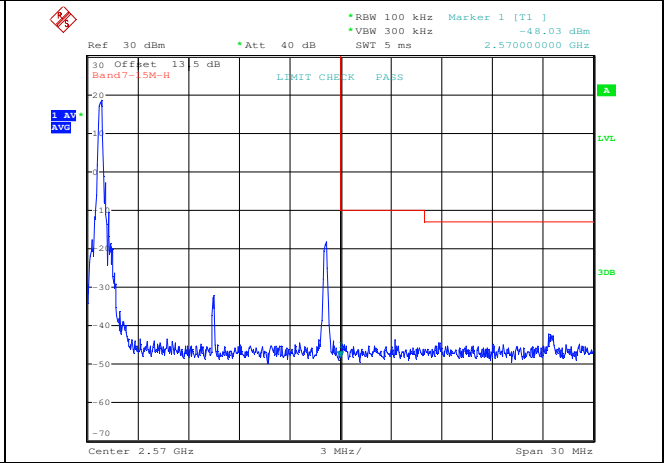

16QAM High channel-1 RB offset 0

QPSK High channel-1 RB offset max

16QAM High channel-1 RB offset max

QPSK High channel-50 RB offset 0

16QAM High channel-50 RB offset 0

LTE FDD Band 7, Nominal Bandwidth: 15MHz

QPSK Low channel-1 RB offset 0

16QAM Low channel-1 RB offset 0

QPSK Low channel-1 RB offset max

16QAM Low channel-1 RB offset max

QPSK Low channel-75 RB offset 0

16QAM Low channel-75 RB offset 0

QPSK High channel-1 RB offset 0

16QAM High channel-1 RB offset 0

QPSK High channel-1 RB offset max

16QAM High channel-1 RB offset max

QPSK High channel-75 RB offset 0

16QAM High channel-75 RB offset 0

LTE FDD Band 7, Nominal Bandwidth: 20MHz