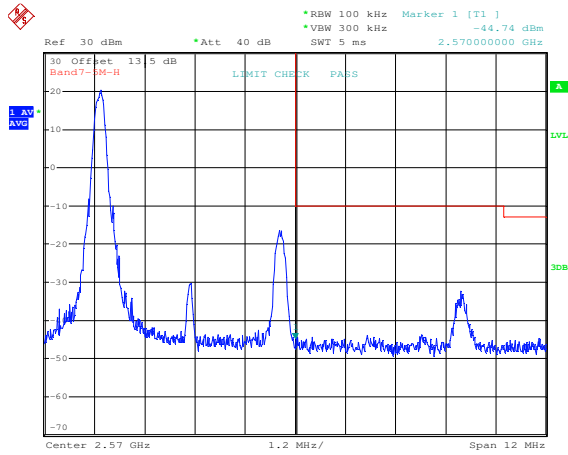

LTE FDD Band 7, Nominal Bandwidth: 5MHz

QPSK Low channel-1 RB offset 0

16QAM Low channel-1 RB offset 0

QPSK Low channel-1 RB offset max

16QAM Low channel-1 RB offset max

QPSK Low channel-25 RB offset 0

16QAM Low channel-25 RB offset 0

QPSK High channel-1 RB offset 0

16QAM High channel-1 RB offset 0

QPSK High channel-1 RB offset max

16QAM High channel-1 RB offset max

QPSK High channel-25 RB offset 0

16QAM High channel-25 RB offset 0

LTE FDD Band 7, Nominal Bandwidth: 10MHz