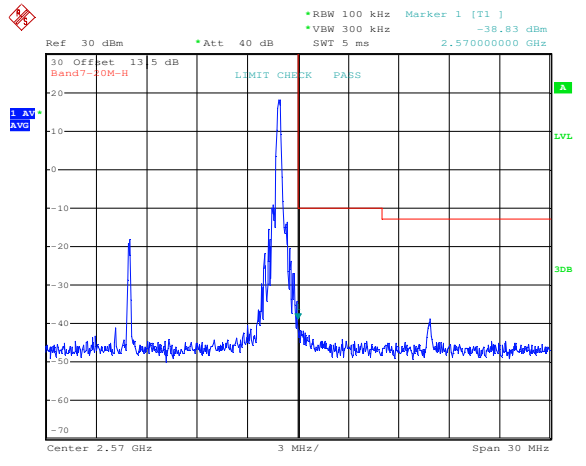

16QAM High channel-1 RB offset 0

QPSK High channel-1 RB offset max

16QAM High channel-1 RB offset max

QPSK High channel-75 RB offset 0

16QAM High channel-75 RB offset 0

LTE FDD Band 7, Nominal Bandwidth: 20MHz

QPSK Low channel-1 RB offset 0

16QAM Low channel-1 RB offset 0

QPSK Low channel-1 RB offset max

16QAM Low channel-1 RB offset max

QPSK Low channel-100 RB offset 0

16QAM Low channel-100 RB offset 0

QPSK High channel-1 RB offset 0

16QAM High channel-1 RB offset 0

QPSK High channel-1 RB offset max

16QAM High channel-1 RB offset max

QPSK High channel-100 RB offset 0

16QAM High channel-100 RB offset 0