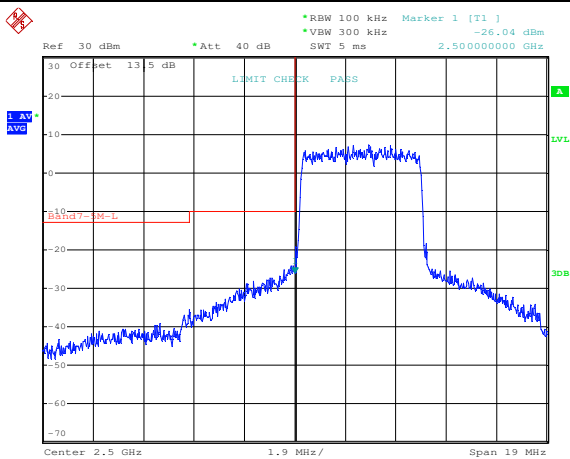

LTE FDD Band 7, Nominal Bandwidth: 5MHz

QPSK Low channel-1 RB offset 0

16QAM Low channel-1 RB offset 0

QPSK Low channel-1 RB offset max

16QAM Low channel-1 RB offset max

QPSK Low channel-25 RB offset 0

16QAM Low channel-25 RB offset 0

QPSK High channel-1 RB offset 0

16QAM High channel-1 RB offset 0

QPSK High channel-1 RB offset max

16QAM High channel-1 RB offset max

QPSK High channel-25 RB offset 0

16QAM High channel-25 RB offset 0

LTE FDD Band 7, Nominal Bandwidth: 10MHz

16QAM High channel-1 RB offset 0

QPSK High channel-1 RB offset max

16QAM High channel-1 RB offset max

QPSK High channel-50 RB offset 0

16QAM High channel-50 RB offset 0

LTE FDD Band 7, Nominal Bandwidth: 15MHz